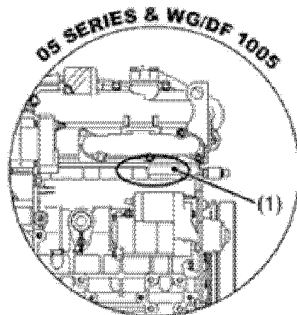

Title: DOCUMENTS  
 Heading: KUBOTA ENGINE PARTS  
 Model: NONE  
 Year: NONE  
 Assembly: GRASSHOPPER/ENGINE CROSSREFERENCE MANUAL LIST

\*KU numbers are Grasshopper part numbers  
 Other numbers are Kubota part numbers

Title: DOCUMENTS  
 Heading: KUBOTA ENGINE PARTS  
 Model: NONE  
 Year: NONE  
 Assembly: KUBOTA ENGINE MODEL IDENTIFICATION GUIDE

## Kubota Engine Model Identification Guide

Rear of block  
below exhaust manifold

On block next to  
injection pump

Head cover label