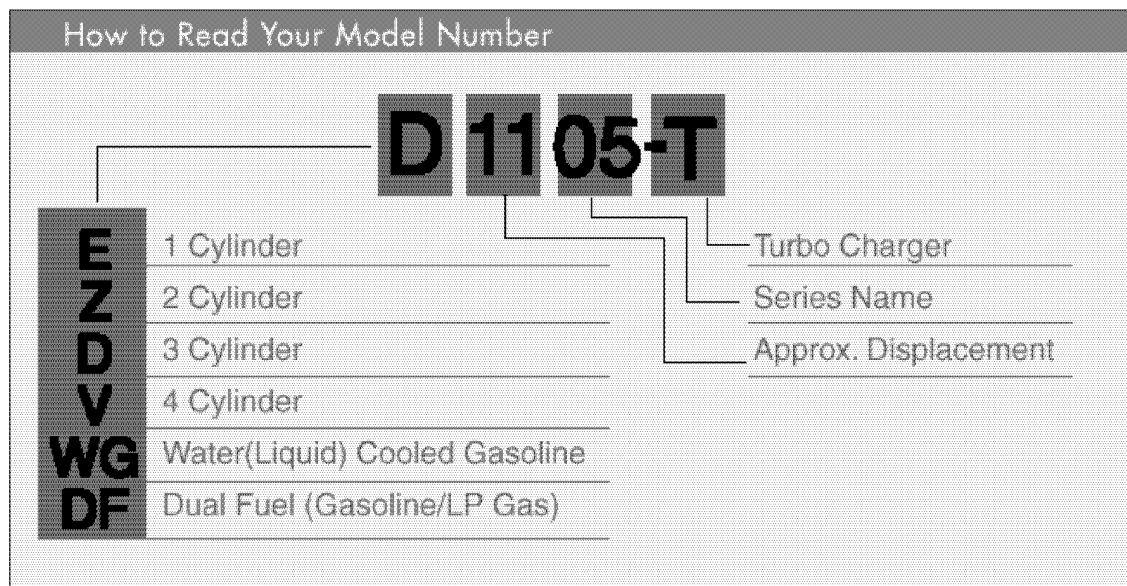

## Kubota Engine Model Identification Guide

Rear of block  
below exhaust manifold

On block next to  
injection pump

Head cover label