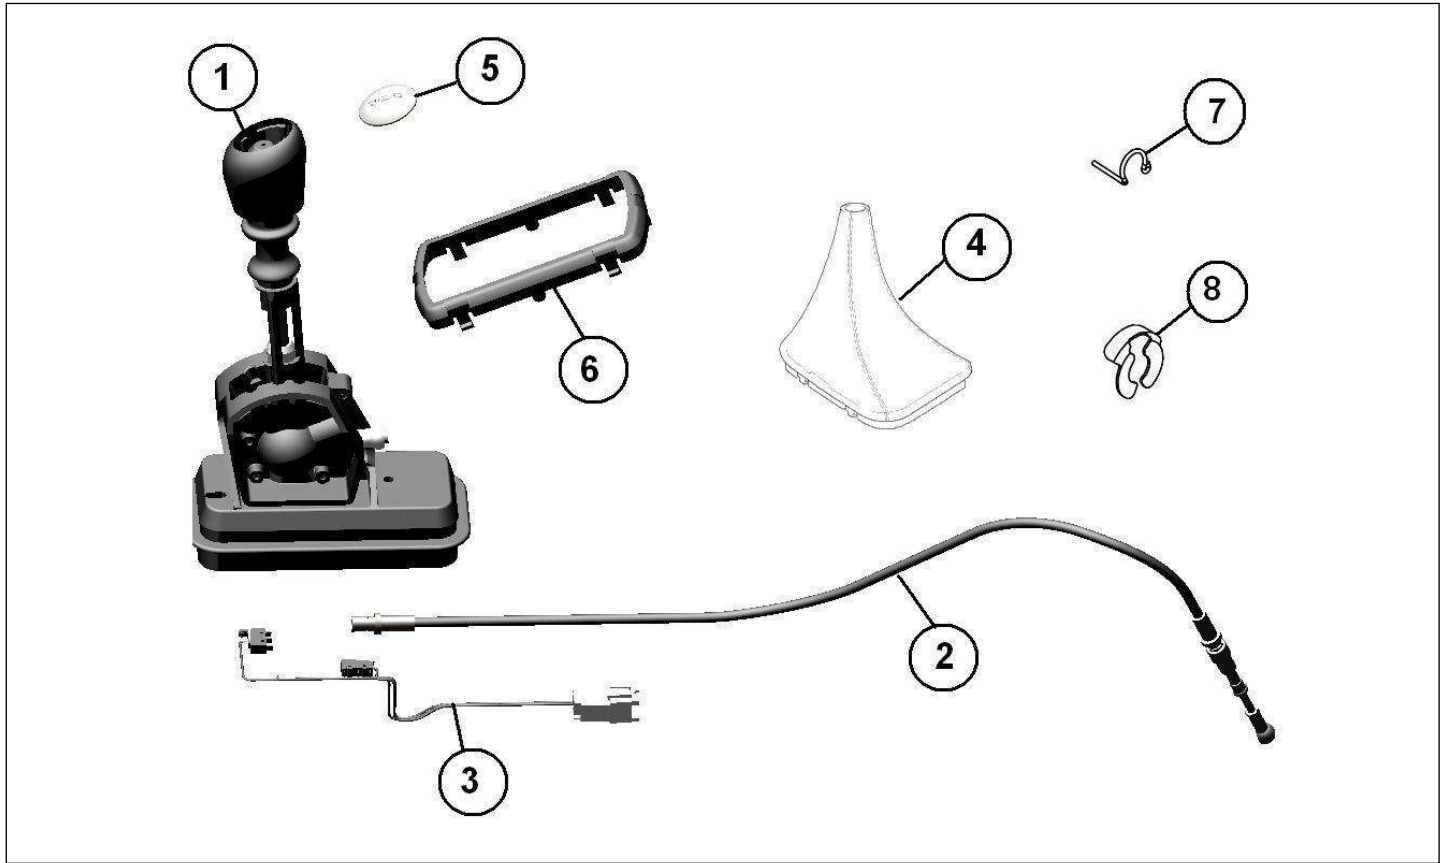

Spare parts

Transmission

Rep	Reference	Description	Qty	Remarks
1	123AJ501	INVERTER BRIDGE 2 DOGS 1/8	1	
1	123AJ501Z	INVERTER BRIDGE 2 DOGS 1/8	1	
2	123MD002	WOODRUF KEY	1	
3	123W011	PULLEY SECURING NUT	1	
4	123K034	DRIVE BELT GUIDE ROD	1	
5	121AG006	ENGINE MOUNTING 65SH milled	1	
6	123A8	ZINC PLATED BOLT M12 x 135 8/8	1	
7	123D10	WASHER D8 L3	1	
8	123A11	NYLOK NUT 12MM	2	
10	121AG005	screw head milled	1	
11	123AX036Z	BOOT OFF BRIDGE	1	

Spare parts

Transmission

Rep	Reference	Description	Qty	Remarks
1	123AT012	REVERSE LEVER	1	
2	123AS014	CABLE INVERTER UK + D TRUCK	1	
3	128AP041	BEAM REVERSE LEVER + CONTACT	1	
4	123AT015	BELLOWS	1	
5	123AT058	STICKER BLACK	1	
6	123AT016	INTERFACE CONSOLE / LEVER BOOT	1	
7	123AT018	TIP CLIP BALL	2	
8	123AT017	CLIP SAFETY	1	