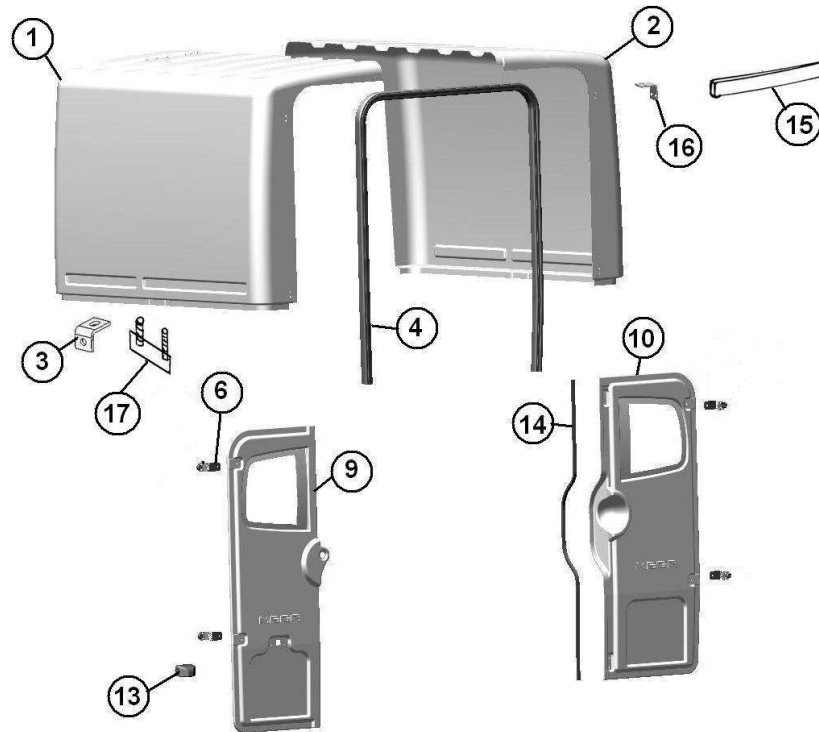

Spare parts

Body

Rep	Reference	Description	Qty	Remarks
1	127MB809	L/H VAN SIDE WITH 1/2 ROOF	1	
1	127MB809A	L/H VAN SIDE WITH 1/2 ROOF	1	
2	127MB808	R/H VAN SIDE WITH 1/2 ROOF	1	
2	127MB808A	R/H VAN SIDE WITH 1/2 ROOF	1	
3	127MT615	LINK THRESHOLD ARCH VAN	2	
4	127MB694P	REAR ARCH	1	
6	127MB800	HINDGE	4	
9	127MD811	L/H POLYESTER SLAM DOOR, NO	1	
9	127MD811D	L/H POLYESTER SLAM DOOR, WITH	1	
10	127MD810	R/H POLYESTER SLAM DOOR, NO	1	
10	127MD810D	R/H POLYESTER SLAM DOOR, WITH	1	
11	127K111V	R/H/R QUARTER GLASS TINTED	1	
12	127K110V	L/H/R QUARTER GLASS TINTED	1	
13	128MB051	NUMBER PLATE LAMP ASSY	1	
14	127MD640	R/H DOOR MAIN SEAL	1	
15	127MB095A	REAR CAP, VAN	1	
16	127MB801	HINDGE SUPPORT PLATE	4	
17	127MB738	ATTACH CELL POLYESTER	4	
18	127MT086	DOOR RUBBER STOPPER	2