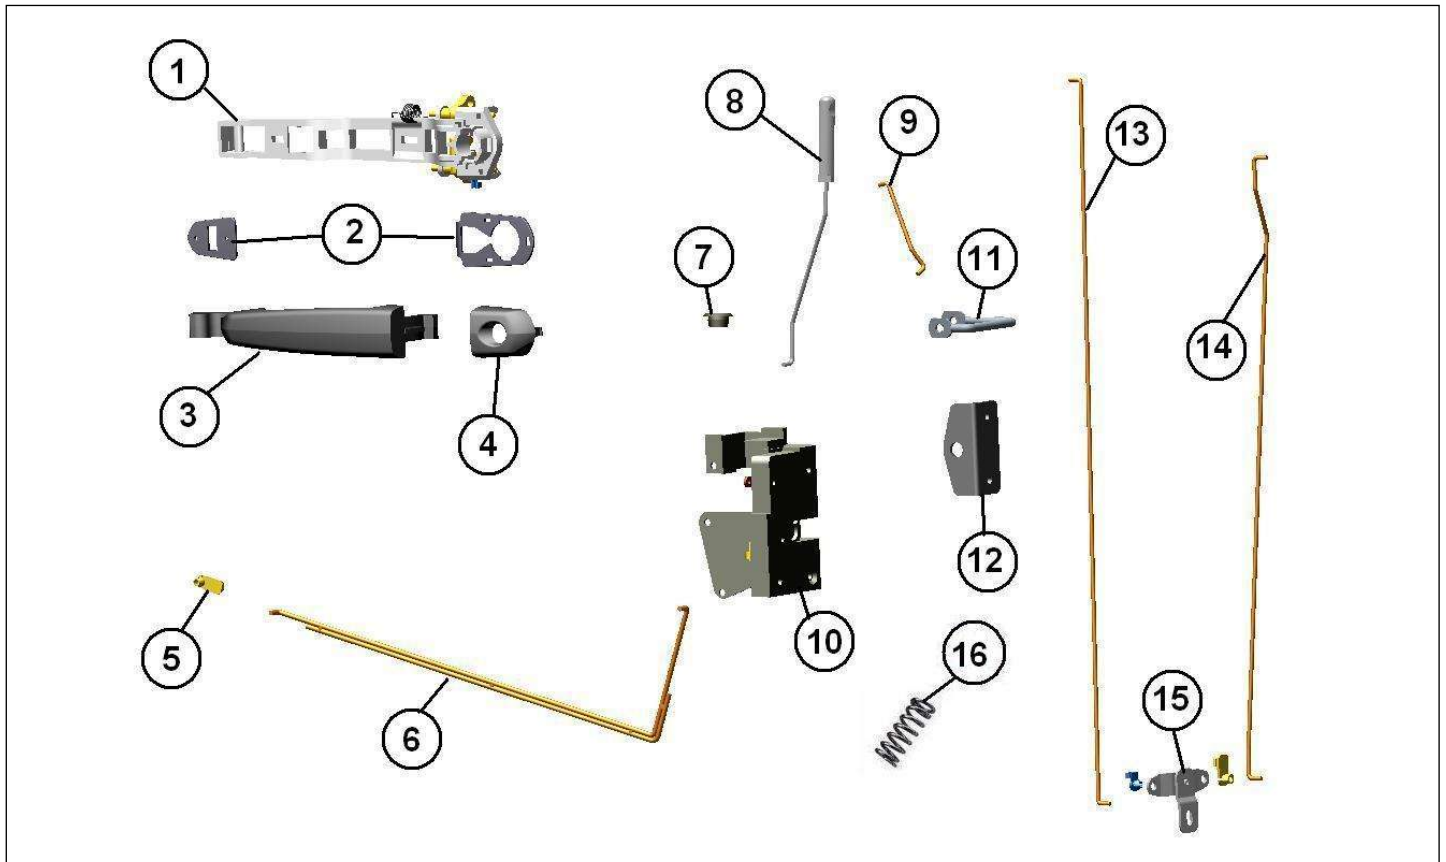

Spare parts

Body

Rep	Reference	Description	Qty	Remarks
1	127MT431	L/H DOOR MAIN SEAL	1	
2	127MT937	LEFT DOOR FRAME	1	
2	127MT938	RIGHT DOOR FRAME	1	
3	127MT045	INNER DOOR PANEL L/H	1	
3	127MT046	INNER DOOR PANEL R/H	1	
4	127A49	DOOR GLASS RUBBER SEAL. 848mm	1	
5	127MT039	LEFT DOOR EXTERNAL PANEL	1	
5	127MT040	RIGHT DOOR EXTERNAL PANEL	1	
6	127AA043A	VACUUM BAG BLACK	2	

Spare parts

Body

Rep	Reference	Description	Qty	Remarks
1	127AP105	BASE PLATE ORDERS RIGHT OPENING	1	
1	127AP106	BASE PLATE ORDERS LEFT OPENING	1	
2	127AP104	PLAY OF JOINT HANDLE	1	
3	127AP114	EXTERNAL HANDLE	2	
4	127AP112	HIDE RIGHT	1	
4	127AP113	HIDE LEFT	1	
5	127AA487	WHITE CLIPS EXTERNAL HANDLE	X	
6	127MT041	L/H LONG ROD	1	
6	127MT042	R/H LONG ROD	1	
7	127K076	WIRE-PASS	2	
8	127K074	INTERIOR DOOR LOCK BUTTON R/H	1	
8	127K075	INTERIOR DOOR LOCK BUTTON L/H	1	
9	127MT079	LEFT LOCKING LINK ROD	1	
9	127MT080	R/H DOOR BARREL TO LOCK ROD	1	
10	127K062	L/H DOOR LOCK ASSY	1	
10	127K063	R/H DOOR LOCK ASSY	1	
11	127MT069	PLATE	2	
12	127AP051	THRESHER GUIDE	2	
13	127MT077	DOOR MECH LOCK ROD	1	
14	127MT078	RIGHT LOCKING LINK ROD	1	
15	127AR076	LINK PLATE	2	
16	127AP047	SPRING LOCK RETURN	2	