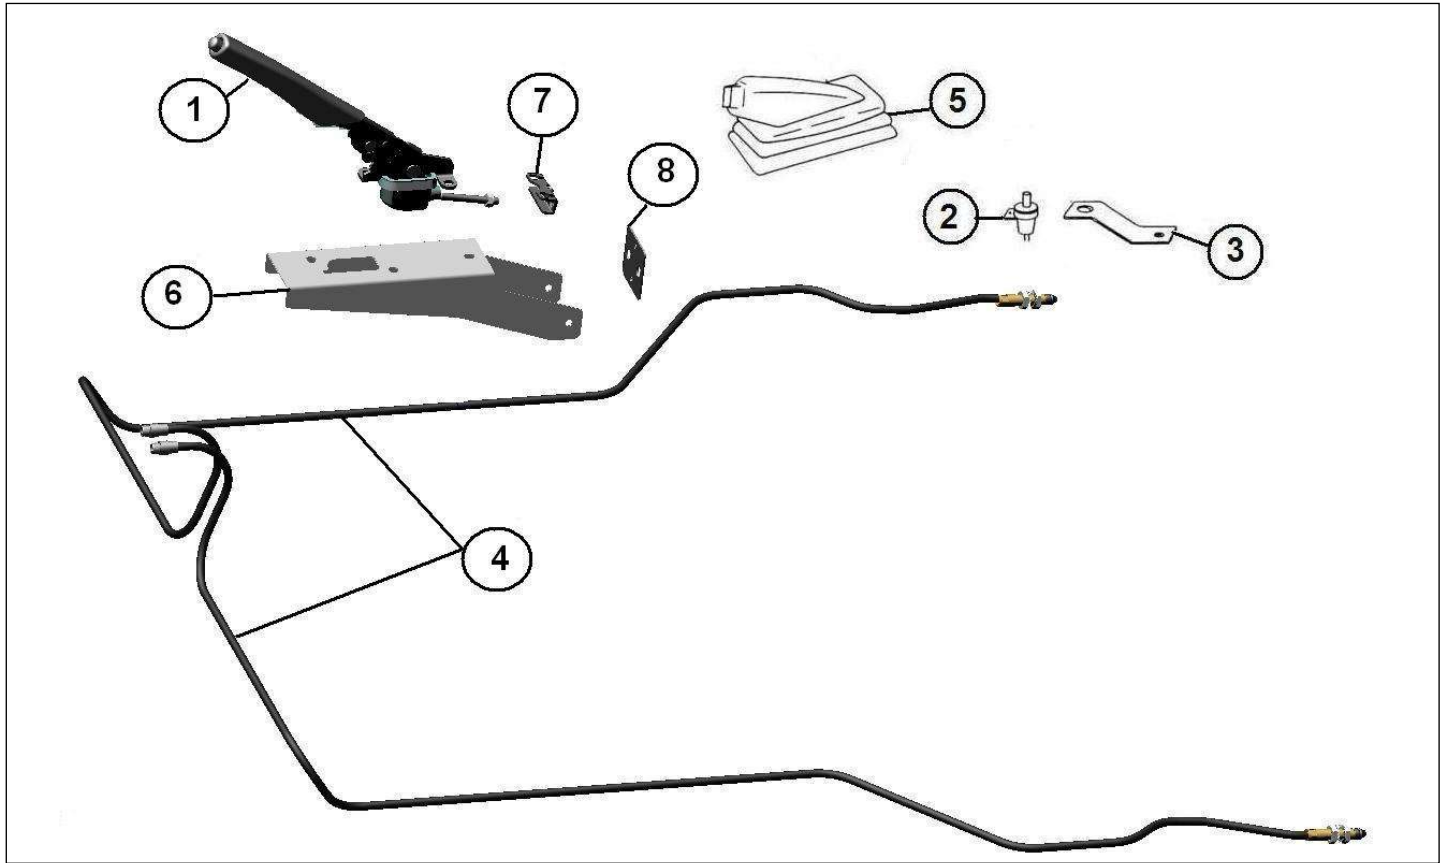

Spare parts

Brakes, Hydraulic system

Rep	Reference	Description	Qty	Remarks
1	126MB001	HANDBRAKE LEVER	1	
2	128K002A	HAND BRAKE WARNING LIGHT SWITCH	1	
3	126K004A	HANDBRAKE LIGHT SWITCH SUPPORT	1	
4	126MT002A	LONG HANDBRAKE CABLE	1	
5	126K003	HANBRAKE LEVER RUBBER GAITOR	2	
6	126MT093	HANDBRAKE PLATE	1	
7	126K903	HAND BRAKE LIFT BAR	1	
8	126MT124	HANDBRAKE CABLE OFF PLATE	1	