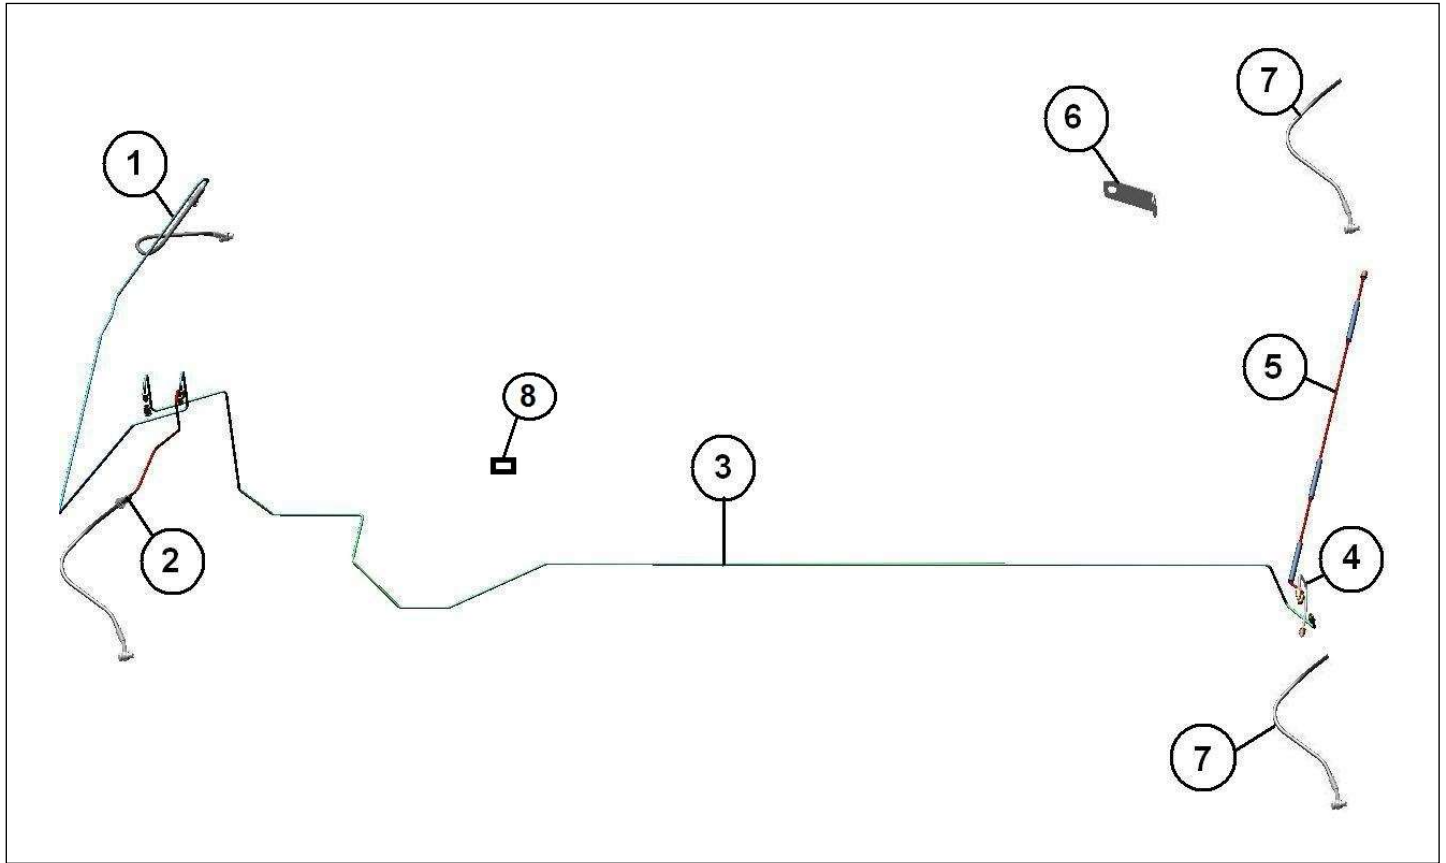

Spare parts

Brakes, Mechanical system

Rep	Reference	Description	Qty	Remarks
1	126MT019	RIGHT FRONT BRAKE PIPE	1	
1	126MT019Z	R/H FRONT BRAKE PIPE (RHD)	1	UK
2	126MT018	LEFT FRONT BRAKE PIPE	1	
2	126MT018Z	L/H FRONT BRAKE PIPE (RHD)	1	UK
3	126MT022	REAR-FRONT BRAKE PIPE	1	
3	126MT022Z	FRONT REAR BRAKE PIPE (RHD)	1	UK
4	126MB020	BRAKE PIPE L/H REAR	1	
5	126MB021	BRAKE PIPE R/H REAR	1	
6	126MT038	RIGHT REAR BRAKE PIPE HOLDER	1	
7	126MB092	REAR BRAKE HOSE	2	
8	126MT125	RACCORD M10x125	1