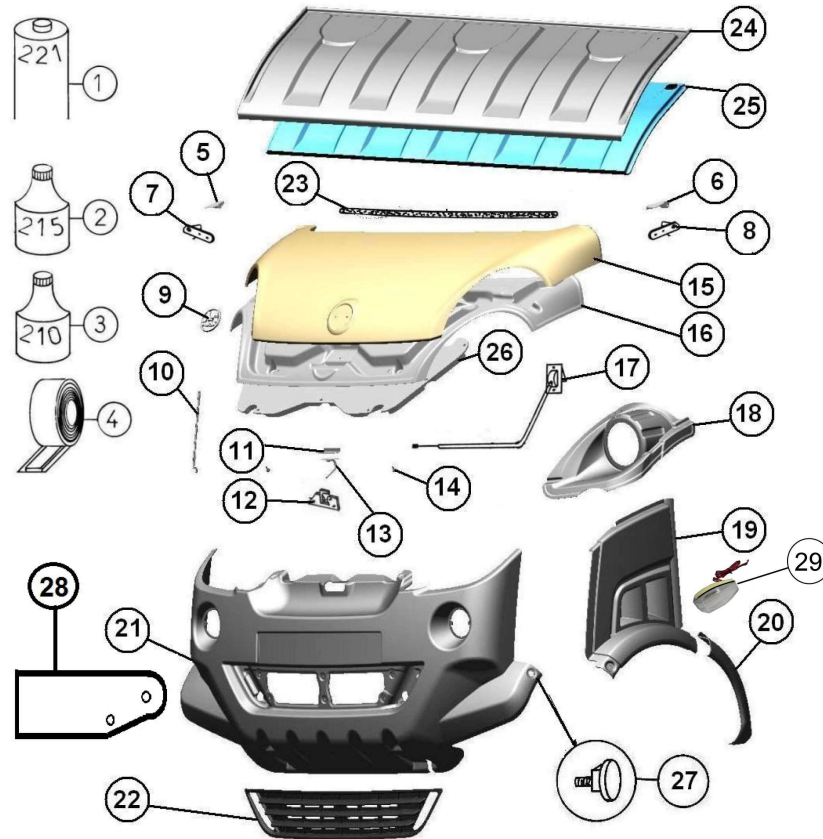

Spare parts

Body

Rep	Reference	Description	Qty	Remarks
1	127K358	BODY PANEL ADHESIVE	1	
2	127K359	PLASTIC PRIMER 215	1	
3	127K360	ALUMINIUM PRIMER 210T	1	
4	127K357	BUTYL TAPE ROLL 2X10mmX20Mtrs	1	
5	127MT930	BONNET RIGHT FRONT HINGE	1	
6	127MT929	BONNET LEFT FRONT HINGE	1	
7	127AY172	RIGHT HINGE SIDE COVER FIXING	1	
8	127AY171	LEFT HINGE SIDE COVER FIXING CASE	1	
9	127MD324	MEGA BADGE	1	
10	127AP213	HOOD ROD RETAINER	1	
11	127K403	BONNET HINDGE FIXING PLATE	1	
12	127K088	BONNET CATCH	1	
13	127AP212	BONNET LOCK HOOK	1	
14	127MD086	BONNET BUMPER	2	
15	127MT931	BONNET OUTSIDE PANEL	1	
16	127MT932	BONNET LINING	1	
17	127MP087	BONNET RELEASE HANDLE	1	
17	127AA087	BONNET RELEASE CABLE	1	UK
18	128MT015	STRAPPING PROJECTOR AVG	1	
18	128MT016	STRAPPING PROJECTOR AVD	1	
19	127MT013	FRONT LEFT WING	1	
19	127MT014	WING FRONT RIGHT	1	
20	127MT043	TRIM WHEEL ARCH LEFT	1