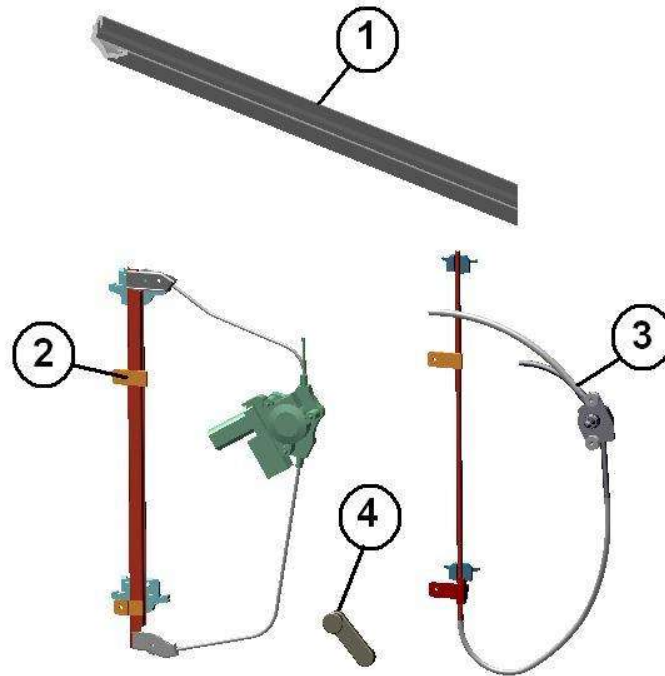

Spare parts

Body

Rep	Reference	Description	Qty	Remarks
1	127AP105	BASE PLATE ORDERS RIGHT OPENING	1	
1	127AP106	BASE PLATE ORDERS LEFT OPENING	1	
2	127AP104	PLAY OF JOINT HANDLE	1	
3	127AP114	EXTERNAL HANDLE	2	
4	127AP112	HIDE RIGHT	1	
4	127AP113	HIDE LEFT	1	
5	127AA487	WHITE CLIPS EXTERNAL HANDLE	X	
6	127MT041	L/H LONG ROD	1	
6	127MT042	R/H LONG ROD	1	
7	127K076	WIRE-PASS	2	
8	127K074	INTERIOR DOOR LOCK BUTTON R/H	1	
8	127K075	INTERIOR DOOR LOCK BUTTON L/H	1	
9	127MT079	LEFT LOCKING LINK ROD	1	
9	127MT080	R/H DOOR BARREL TO LOCK ROD	1	
10	127K062	L/H DOOR LOCK ASSY	1	
10	127K063	R/H DOOR LOCK ASSY	1	
11	127MT069	PLATE	2	
12	127AP051	THRESHER GUIDE	2	
13	127MT077	DOOR MECH LOCK ROD	1	
14	127MT078	RIGHT LOCKING LINK ROD	1	
15	127AR076	LINK PLATE	2	
16	127AP047	SPRING LOCK RETURN	2	

Spare parts

Body

Rep	Reference	Description	Qty	Remarks
1	127MT050	ICE SLIDE L.3,50 m	2	
2	127MT065E	WINDOW WINDER ASSY, ELECTRIC L/H	1	
2	127MT066E	WINDOW WINDER ASSY, ELECTRIC R/H	1	
3	127MT065	WINDOW WINDER ASSY, MANUAL L/H	1	
3	127MT066	WINDOW WINDER ASSY, MANUAL R/H	1	
4	127R067	WINDOW WINDER HANDLE	2	