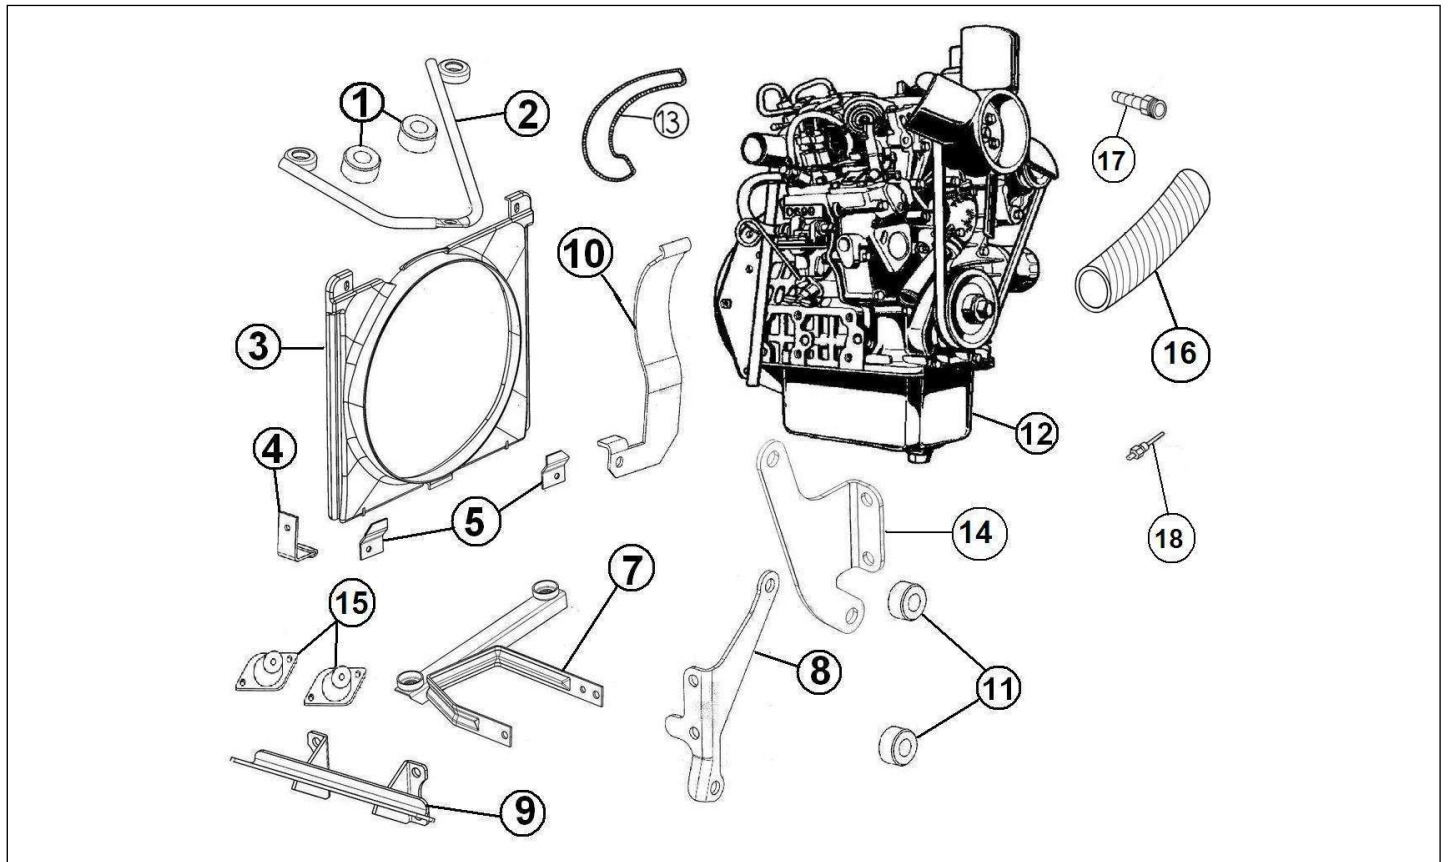

Website:

Spare parts

Engine components

Rep	Reference	Description	Qty	Remarks
1	121F43	RADIATOR MOUNTING RUBBER 50 SH	2	
2	121MD035A	RADIATOR SUPPORT	1	
3	121K058	RADIATOR COWLING	1	
4	121MD040A	RADIATOR SECURING HOOK	2	
5	121MD116A	KIT CROCHET FIXING VOLUTE	2	
7	121MD036A	RADIATOR SUPPORT	1	
8	121H002	R/H ENGINE MOUNTING BRACKET 400	1	
9	121AS004	FRONT ENGINE SUPPORT	1	
10	121MD028A	AIR CLEANER SUPPORT	1	
11	121MD029A	SPACER	2	
12	12V00600	Z602 ENGINE	1	
13	121MD075	ELASTIC STRAP	1	
14	121MD002	REINFORCEMENT	1	
15	121K006A	ENGINE MOUNTING 45SH	2	
16	121AJ008	SHEATH HOT AIR DIAMETRE 45 LG280	1	
17	121AA071	KUBOTA MOTOR SEWN BADGE	1	
18	121W070	WATER TEMPERATURE SENDER UNIT	1	

Spare parts

Engine components

Rep	Reference	Description	Qty	Remarks
1	121MV019	THROTTLE PEDAL 600D (LEFT HAND	1	
1	121MV019Z	THROTTLE PEDAL 600D (RIGHT HAND	1	
2	121MT021	THROTTLE CABLE FOR DIESEL	1	
2	121K021Z	THROTTLE CABLE	1	UK
3	121K022	THROTTLE PEDAL SPACER	1	
4	121AX020	TORSION SPRING BRACKET	1	
5	121K042	ACCELERATOR CABLE MOUNTING	1	
6	121K901	SLEEVE THROTTLE CABLE	1	
7	121AP006	ACCELERATOR PEDAL PAD	1	