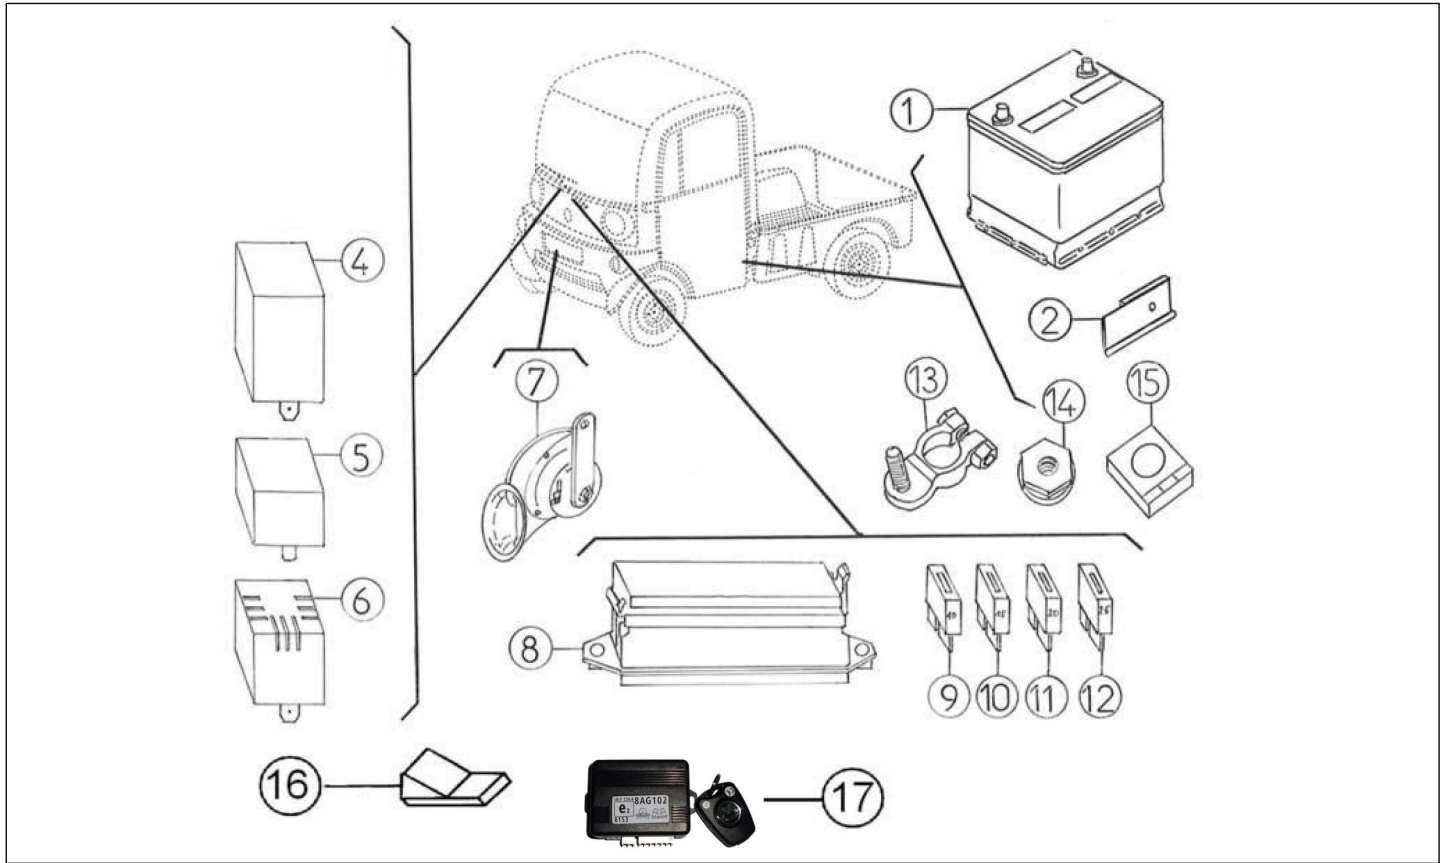

Spare parts

Electrical components

Rep	Reference	Description	Qty	Remarks
1	120W914	SET OF 10 BATTERIES	1	
1	120W924	PALLET OF 60 BATTERIES	1	
2	128AP202	STRAP BATTERY	1	
4	128AA109	PROTECTION RELAY	X	
5	128AA100	MINI RELAY	X	
6	128K108	LIGHT AUDIBLE WARNING UNIT	1	
7	128A32	HORN	1	
8	128K046	FUSE BOX 97	1	
9	128G060	10 AMP FUSE	X	
10	128G061	15 AMP FUSE	X	
11	128G062	20 AMP FUSE	X	
12	128K060	25 AMP FUSE	X	
12	128K061	50 AMP FUSE	X	
13	128R051	BATTERY MAIN FUSE LUG	1	
14	128R065	BATTERY POST/FUSE ISOLATING NUT	1	
15	128R061	MAIN FUSE CF8 50 AMP	1	
16	128AG102	CENTRAL LOCKING KIT	1	
17	128MF102	REMOTE SHUTTER MEGA CDLD4 +	1	
17	128MT102	CENTRAL LOCKING UNIT CDL5 + KEY	1