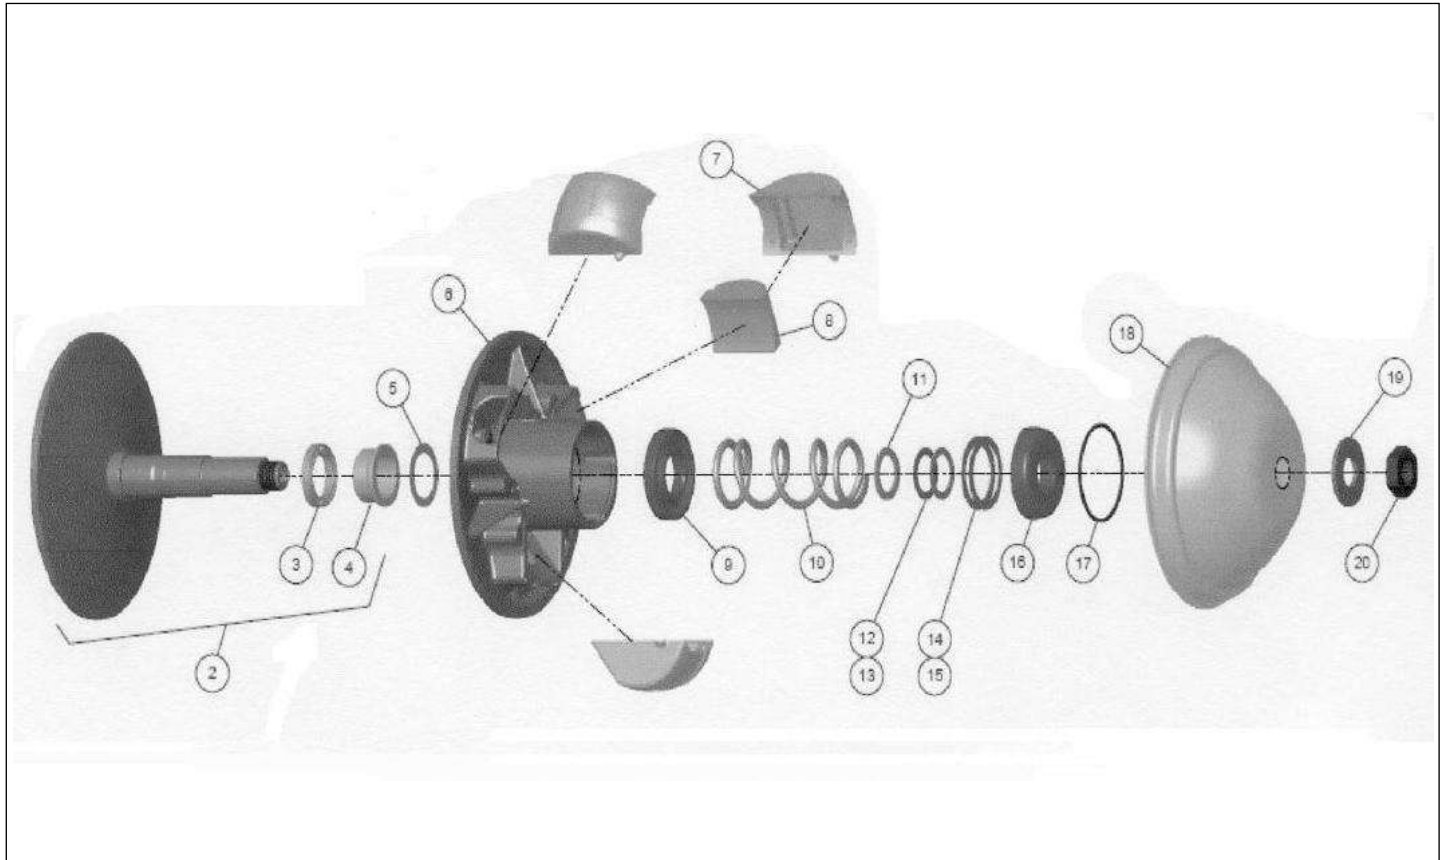

Spare parts

C.V.T. system

Rep	Reference	Description	Qty	Remarks
2	123MDP001A	PULLEY FACE FIXED	1	
3	123WP002	DRIVING PULLEY CENTRE BEARING	1	
4	123MDP002A	SPACER	1	
5	123WP004	SPACER SHIM PLATE	1	
6	123MDP005	PULLEY FACE MOVING	3	
7	123AAP008	BLOCK	3	
8	123MDP007A	BOB WEIGHT 165 GRAMMES	1	
9	123WP009	WEAR WASHER. INNER	1	
10	123MDP010A	SPING	1	
11	123WP014B	ADLUSTEMENT SHIM	1	
12	123WP014A	FRONT PULLEY SPRING ADJUSTING	1	
13	123WP014	FRONT PULLEY SPRING ADJUSTING	1	
14	123FP11	ADJUSTMENT SHIM 1.2MM	X	
15	123FP11B	ADJUSTMENT SHIM 0.6MM	X	
16	123WP012	WEAR WASHER OUTER	1	
17	123FP13	CIRCLIP	1	
18	123MDP015A	CONICAL PLATE	1	
19	123HP16	DRIVING PULLEY WASHER 20 mm DIA	1	
20	123HP17	THIN NUT M20	1