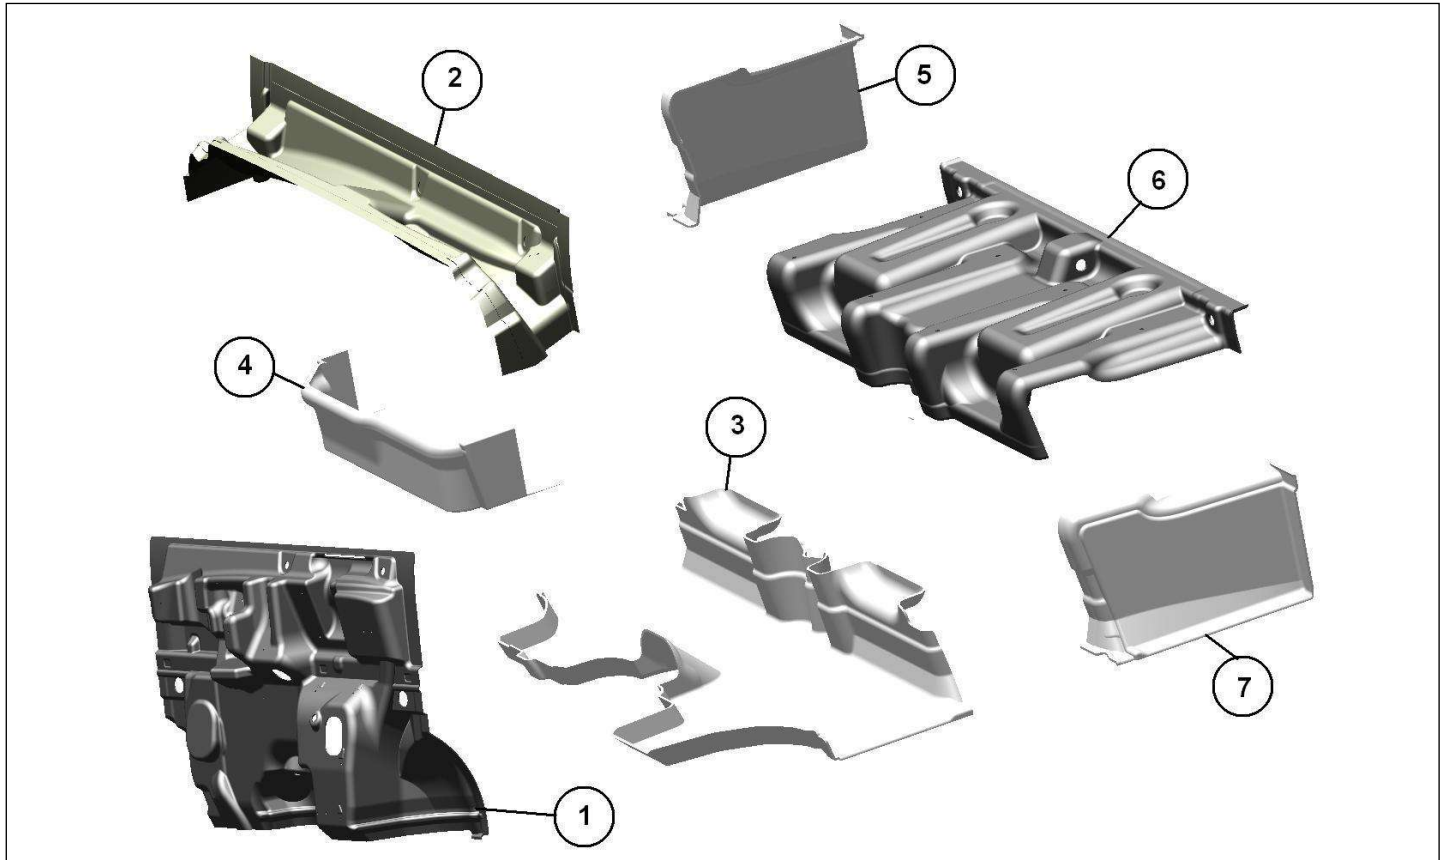

Spare parts

Body

Rep	Reference	Description	Qty	Remarks
1	127MT612	LONG SIDE MEMBER	2	
2	127MT601	CABIN SIDE MEMBER CONNECTION	2	
3	127MB607	CENTRAL AND REAR CROSSMEMBER	1	
4	127MB610	REAR SHOCKABSORBER UPPER	2	
5	127MB609	REAR ARCH SUPPORT OUTRIGGER	2	
6	127MB608	REAR SUPPORT OUTRIGGER	2	
7	127MB624	SUPPORT PLATE	1	
8	121MT513	SPARE WHEEL MOUNTING HOLDER	1	
9	127MB902	PULG	2	
10	127MT901	SPAR PLUG BEFORE	2	

Spare parts

Body

Rep	Reference	Description	Qty	Remarks
1	127MT315	BOW TIE SPOILER	2	-->VLGTV.....2018226
1	127MT315A	PULLING ARCEAU SPOILER	2	VLGTV.....2018227-->
2	127MT311	L/H/F SUPPORT TUBE	1	
3	127MT310	R/H/F SUPPORT TUBE	1	
4	127MT312	ENGINE FRAME	1	
4	127MT312Z	MAIN ENGINE FRAME (RHD)	1	UK
5	127MT317	BOW SPOILER	1	
6	127MT601	CABIN SIDE MEMBER CONNECTION	2	
7	127MT614	CABIN FRAME	1	
7	127MT614Z	CABIN STRUCTURE MW12 (RHD)	1	UK
8	127MT963D	RIGHT CABIN CAP	2	
9	127MT963G	LEFT CABIN CAP	2	
10	127MT082	CABIN SPACER D20d08L65	4	

Spare parts

Body

Rep	Reference	Description	Qty	Remarks
1	127MT007	DASH PANEL (LEFT HAND DRIVE)	1	
1	127MT007Z	DASH PANEL (RHD)	1	UK
2	127MT153	DASHBOARD FRONT PANEL	1	
2	127MT153Z	DASHBOARD FRONT PANEL (RHD)	1	UK
3	127MT005	PLATFORM FLOOR	1	
4	127MT720	BOTTLE HOLDER	1	
4	127MT720Z	BOTTLE HOLDER (RHD)	1	UK
5	127MT005D	PLATFORM RIGHT SIDE	1	
6	127MT006	PLATFORM UNDER SEAT	1	
7	127MT005G	PLATFORM LEFT SIDE	1	