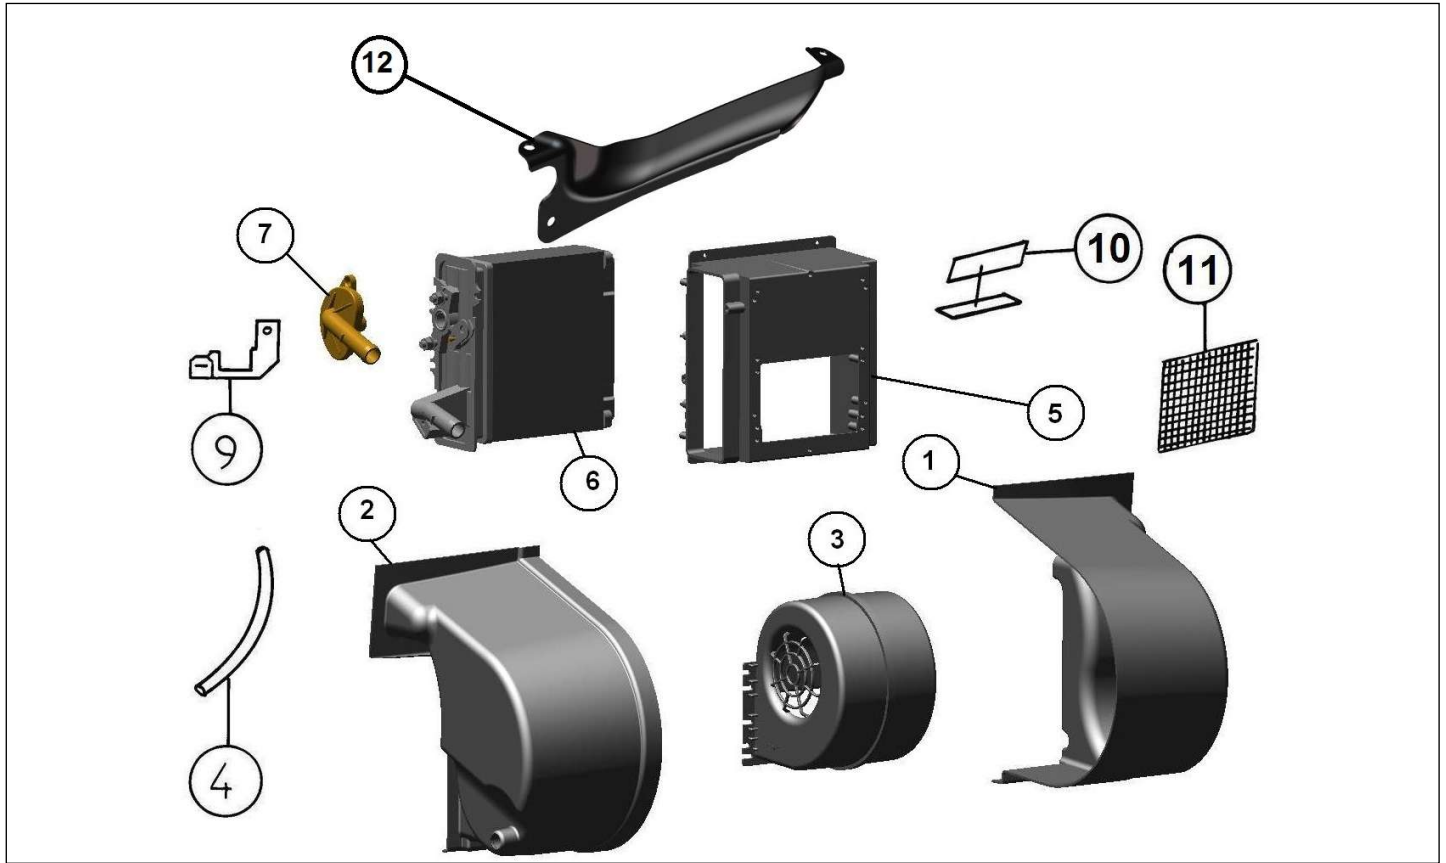

Spare parts

Heating system

Rep	Reference	Description	Qty	Remarks
1	122MD033	LEFT HEATER MOTOR	1	-->VLG.....2017641
1	122MD033A	LEFT CRANKCASE VENTILATION	1	VLG.....2017642-->
2	122MD034	RIGHT HEATER MOTOR	1	-->VLG.....2017641
2	122MD034A	RIGHT CRANKCASE VENTILATION	1	VLG.....2017642-->
3	122MB001	HEATER MOTOR	1	
4	122B16	HEATER HOSE	X	≡≡≡
5	122MB044	HEATER RADIATOR HSG	1	
6	122R005	HEATER RADIATOR MODEL 2001	1	
7	122K012	HEATER VALVE AND "O" RING	1	
9	122MD013	VALVE CABLE SUPPORT	1	
10	122AA003	VENT ASSY, 2 FLAPS	1	
11	122AA036	AIR INLET GRILL	1	
12	127MT154	AIR INTAKE DEFLECTOR	1