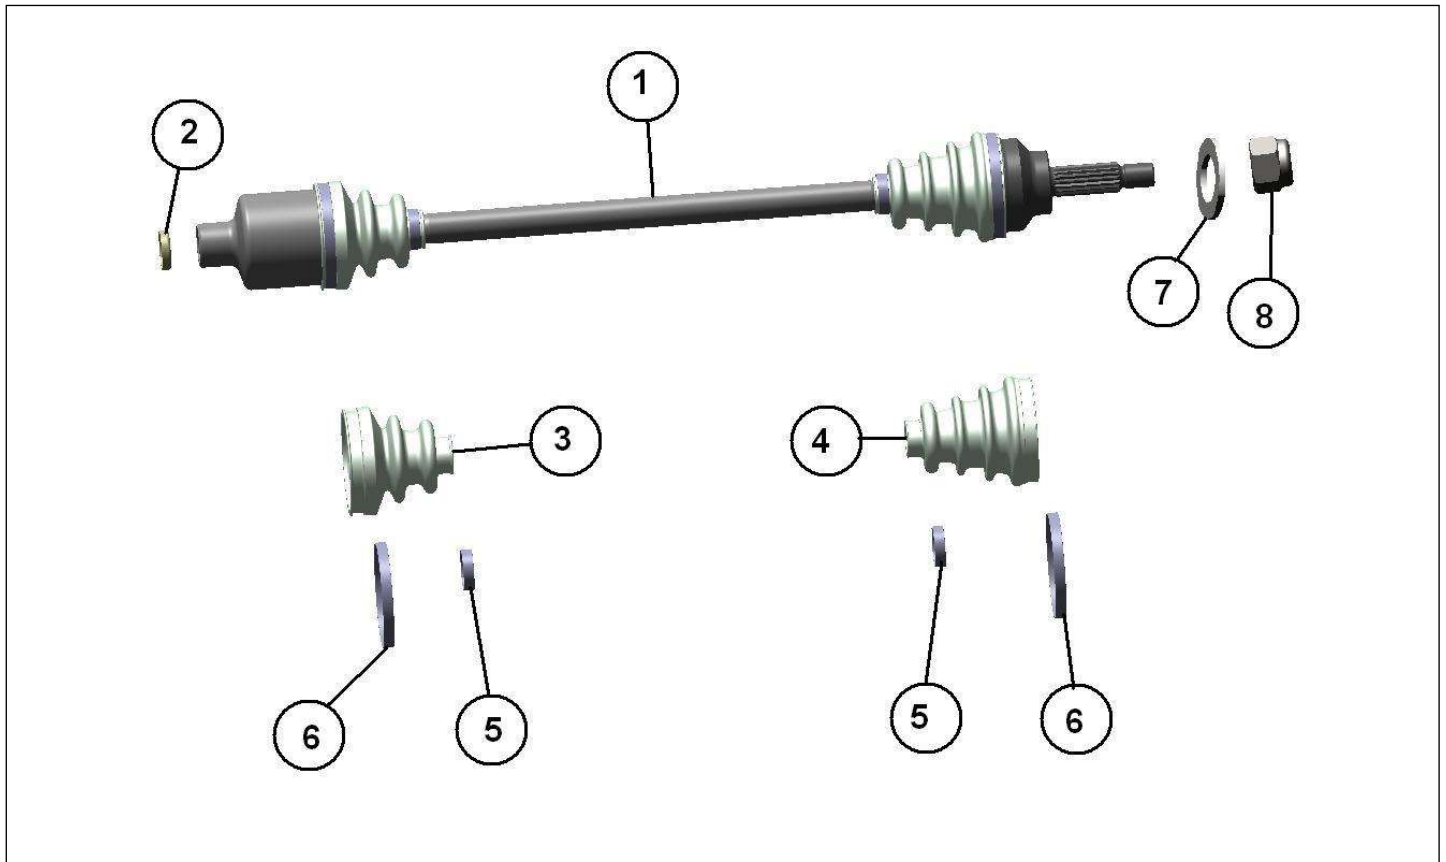

Spare parts

Drive shafts

Rep	Reference	Description	Qty	Remarks
1	123AP518	TRANSMISSION	2	
2	123A25A	CIRCLIP. DRIVESHAFT SPLINE	2	
3	123A34	DRIVESHAFT INNER RUBBER GAITOR	2	
4	123A31	DRIVESHAFT OUTER RUBBER GAITOR	2	
5	123A33	CLAMP SMALL	4	
6	123A32	CLAMP LARGE	4	
7	125A6	PLAIN WASHER 16mm DIA	2	
8	125A7	NUT 16X150 (LOCKNUT)	2