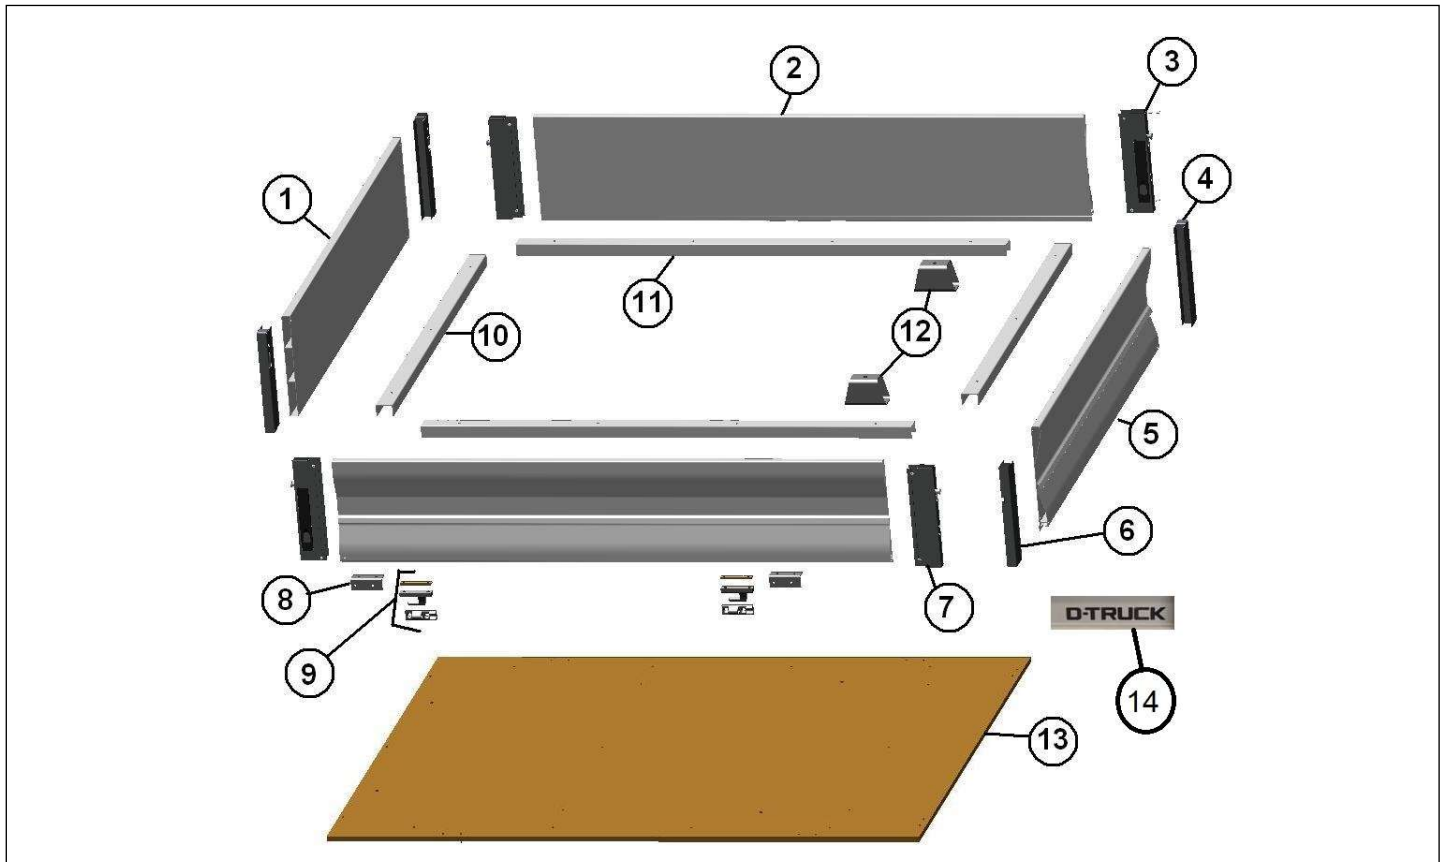

Spare parts

Body

Rep	Reference	Description	Qty	Remarks
1	127MT963	FRONT STEEL MESH SIDE	1	
2	127MT966	LONG STEEL MESH SIDE	2	
3	127MB976	RIGHT CLOSING	2	
4	127MB984	RIGHT TUMBLER SECTION	2	
5	127MT964	REAR STEEL MESH SIDE	1	
6	127MB983	LEFT LOCK INNER PROFIL	2	
7	127MB977	LEFT CLOSING	2	
8	127MT671	HINGE PLATE	2	
9	127MB669	HINDGE. DROPSIDE PANEL	6	
10	127MB675	SDROPSIDE BODY SECURING PLATE	2	
11	127MB667	FLOOR SUPPORT PLATE REAR	2	
12	127MT257	DROPSIDE HOLDER	2	
13	127MT668	LONG FLOOR	1	
14	127MT411	STICKER D-TRUCK MW12	1