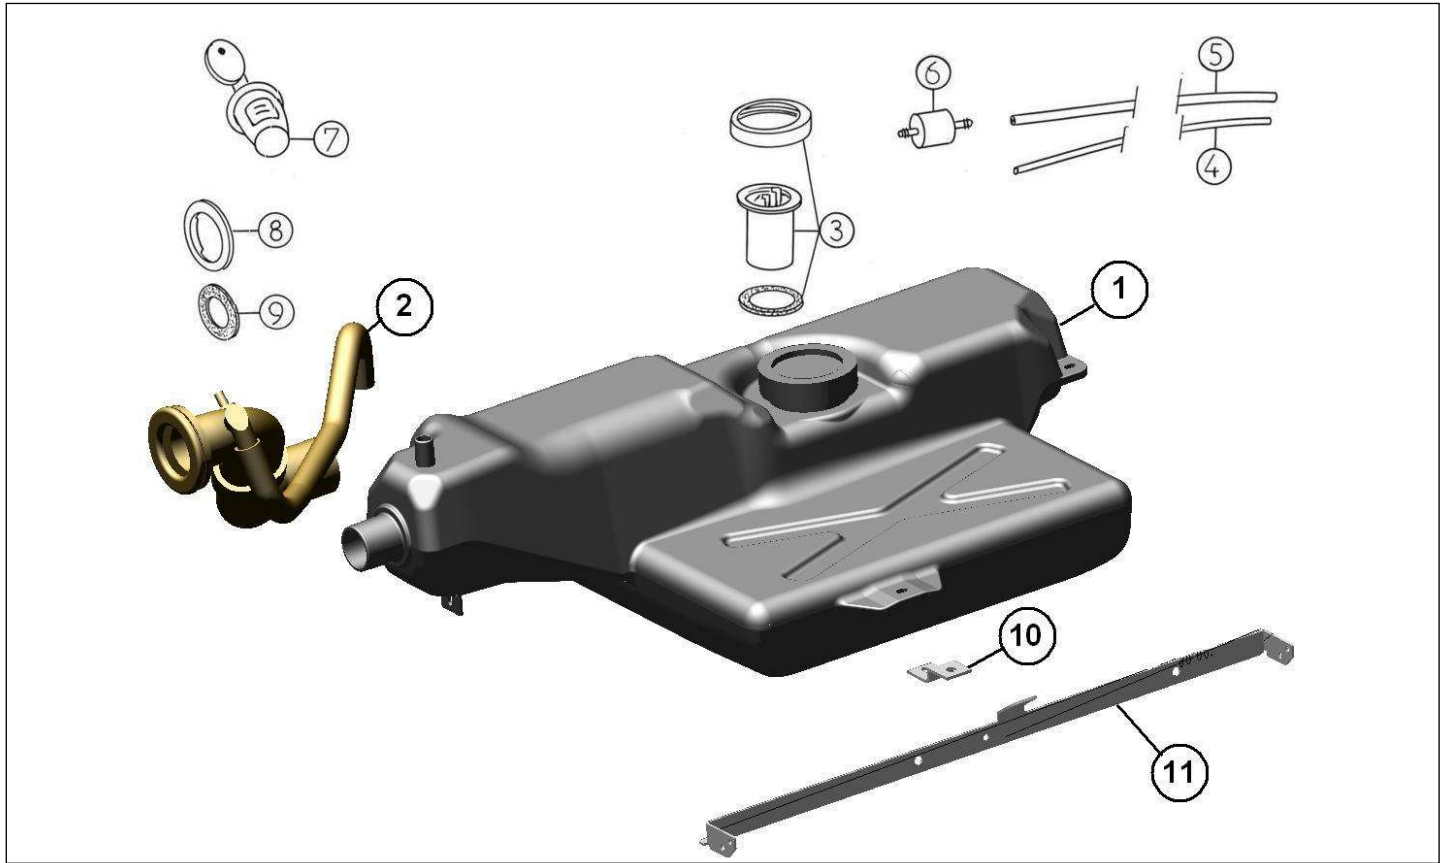

Spare parts

Energy supply

Rep	Reference	Description	Qty	Remarks
1	121MB900	RESERVOIR 25 L + JAUGE	1	
2	121MB015	FUEL FILLER NECK ASSY	1	
3	121MB011	FUEL TANK SENDER UNIT	1	
4	121A25	FUEL PIPE Dia 5/10	X	
5	121A14	FUEL PIPE Dia 7/13	X	
6	121K063	DIESEL PRE FILTER ASSY	1	
7	121K016	LOCKING FUEL FILLER CAP	1	
8	121K017	FUEL FILLER NECK LOCK RING	1	
9	121K052	SEAL. FUEL FILLER NECK	1	
10	121MD013	FUEL TANK SPACER	1	
11	121MT513	SPARE WHEEL MOUNTING HOLDER	1