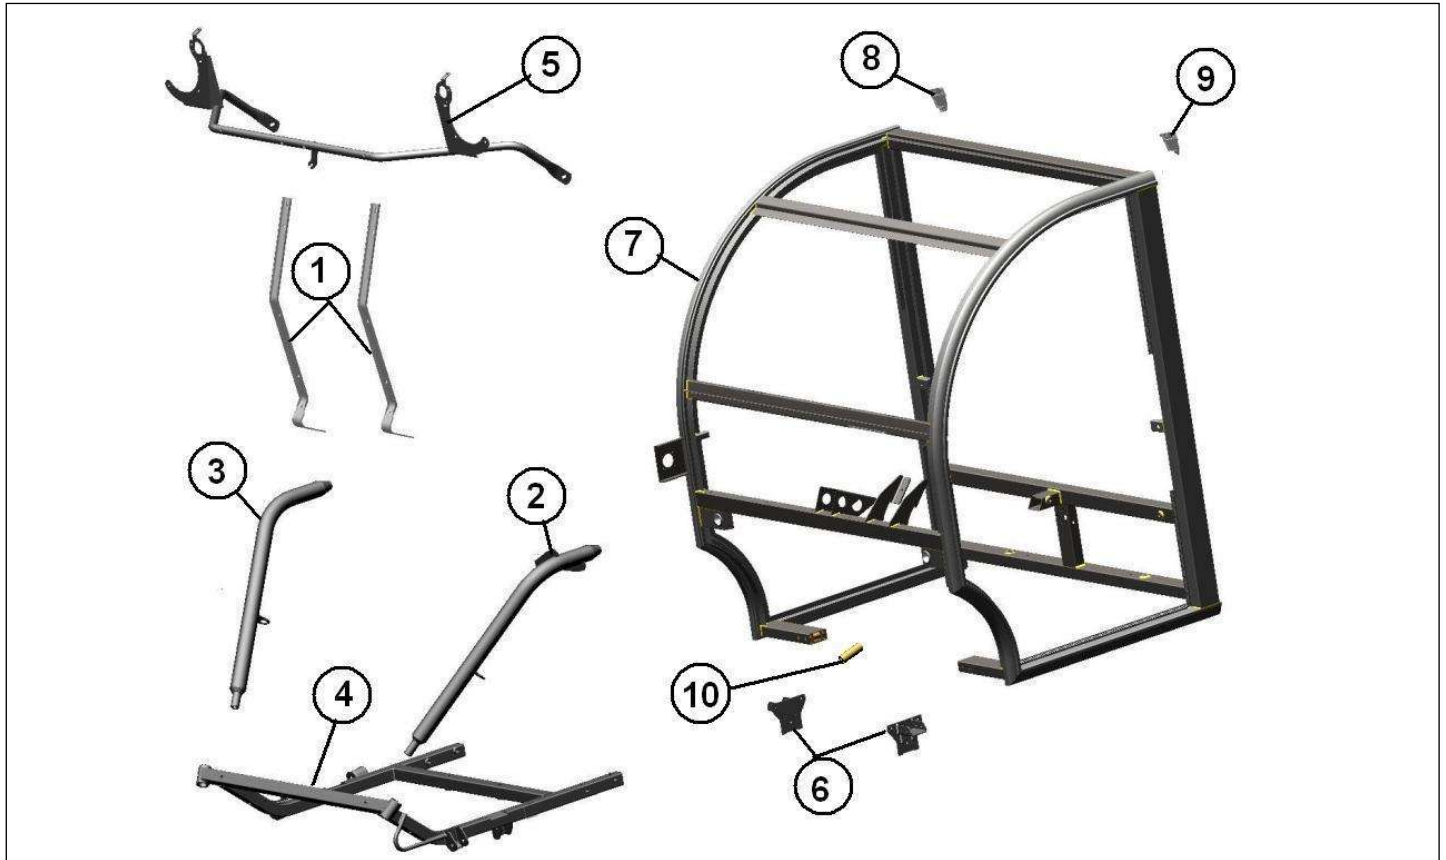

Spare parts

Body

Rep	Reference	Description	Qty	Remarks
1	127MT315	BOW TIE SPOILER	2	-->VLGTV.....2018226
1	127MT315A	PULLING ARCEAU SPOILER	2	VLGTV.....2018227-->
2	127MT311	L/H/F SUPPORT TUBE	1	
3	127MT310	R/H/F SUPPORT TUBE	1	
4	127MT312	ENGINE FRAME	1	
4	127MT312Z	MAIN ENGINE FRAME (RHD)	1	UK
5	127MT317	BOW SPOILER	1	
6	127MT601	CABIN SIDE MEMBER CONNECTION	2	
7	127MT614	CABIN FRAME	1	
7	127MT614Z	CABIN STRUCTURE MW12 (RHD)	1	UK
8	127MT963D	RIGHT CABIN CAP	2	
9	127MT963G	LEFT CABIN CAP	2	
10	127MT082	CABIN SPACER D20d08L65	4