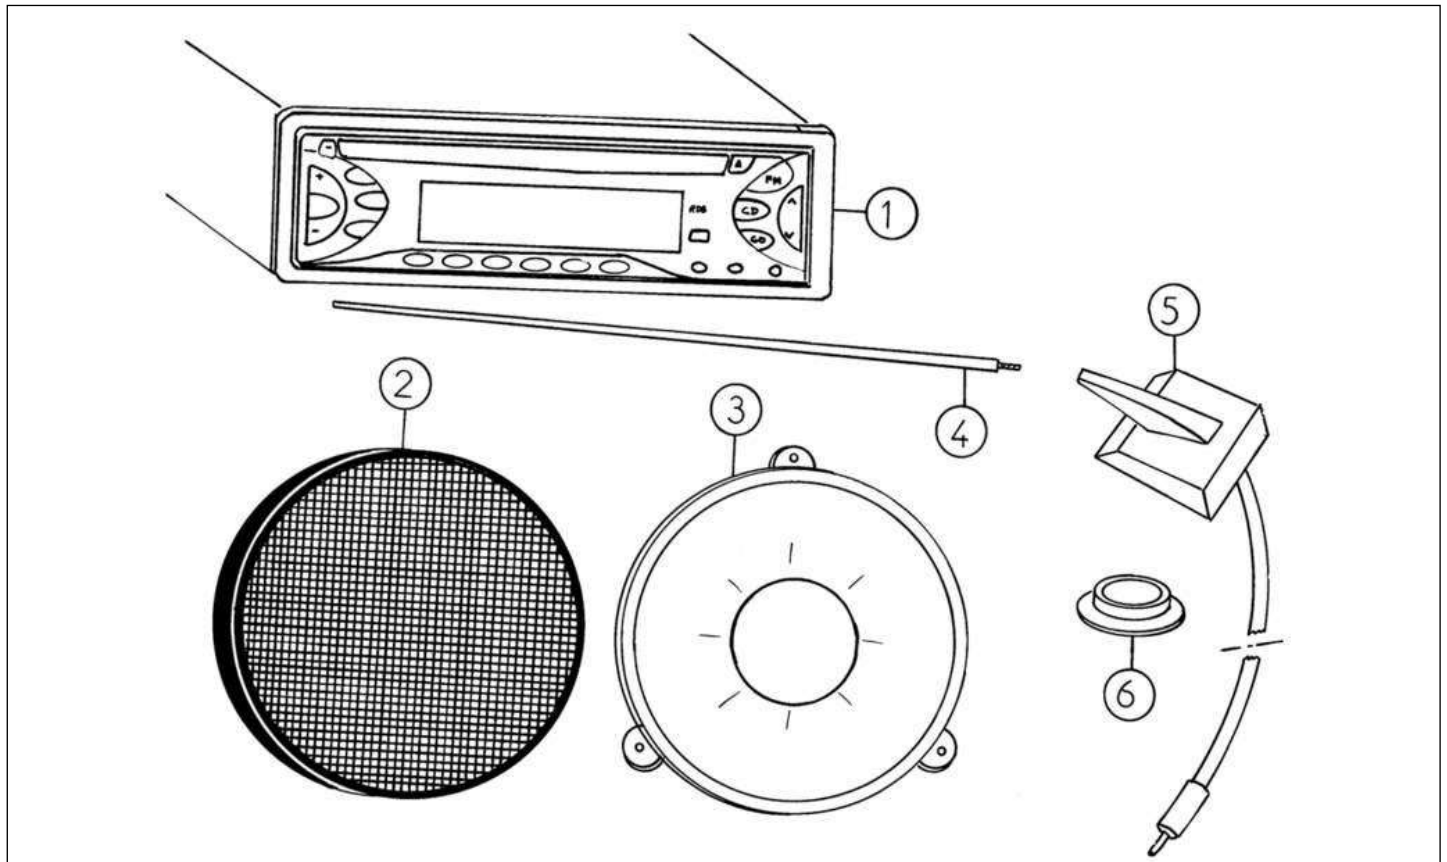

Spare parts

Electrical components

Rep	Reference	Description	Qty	Remarks
1	128AA060A	RADIO/CD PLAYER CLARION	1	
2	128MT062	LOUD SPEAKER GRID	2	
3	128MT061	SPEAKERS	2	
4	128AD070	RADIO ARIEL WHIP, SCOUTY	1	
5	128K072A	RADIO ARIEL BASE ASSY + LEAD	1	
6	128R069	BLANKING CAP ARIEL BASE	1