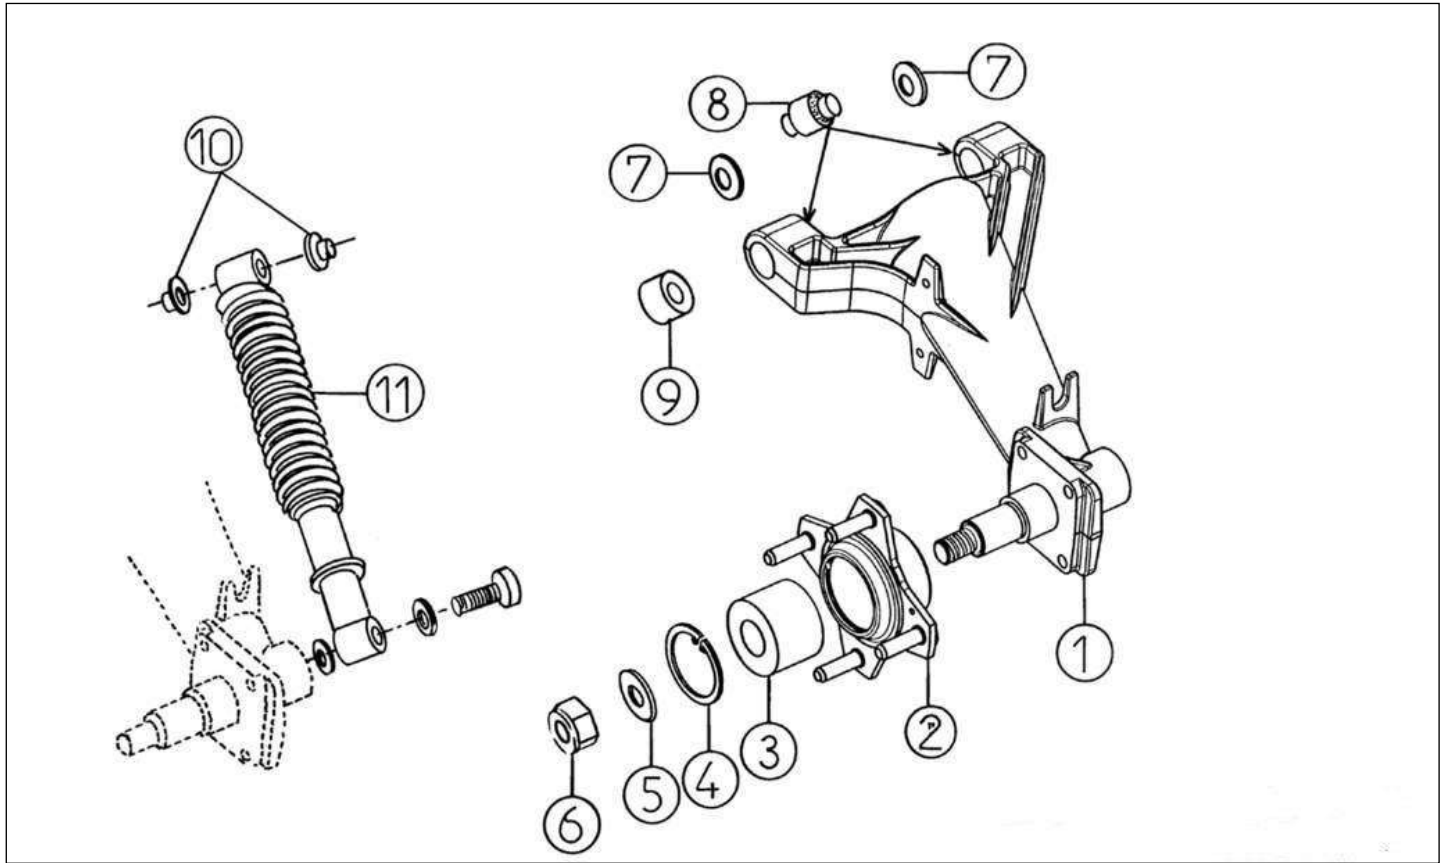

Spare parts

Rear axel

Rep	Reference	Description	Qty	Remarks
1	125MB021A	REAR TRAILING ARM ASSY COMPLETE	2	
2	125MB036	REAR HUB FLANGE	2	
3	125MB004	BEARING TWIN RACE ASSY	2	
4	125MB037	REAR WHEEL BEARING CIRCLIP	2	
5	125MB024	WASHER, FLANGE NUT	2	
6	125A7	NUT 16X150 (LOCKNUT)	2	
7	125K031	SHOULDERED WASHER, REAR	8	
8	125MB023	RUBBER BUSH	4	
9	125MB030	SPACER	2	
10	125K030	REAR SHOCKABSORBER UPPER	4	
11	125MB003	SHOCK ABSORBER REAR	2