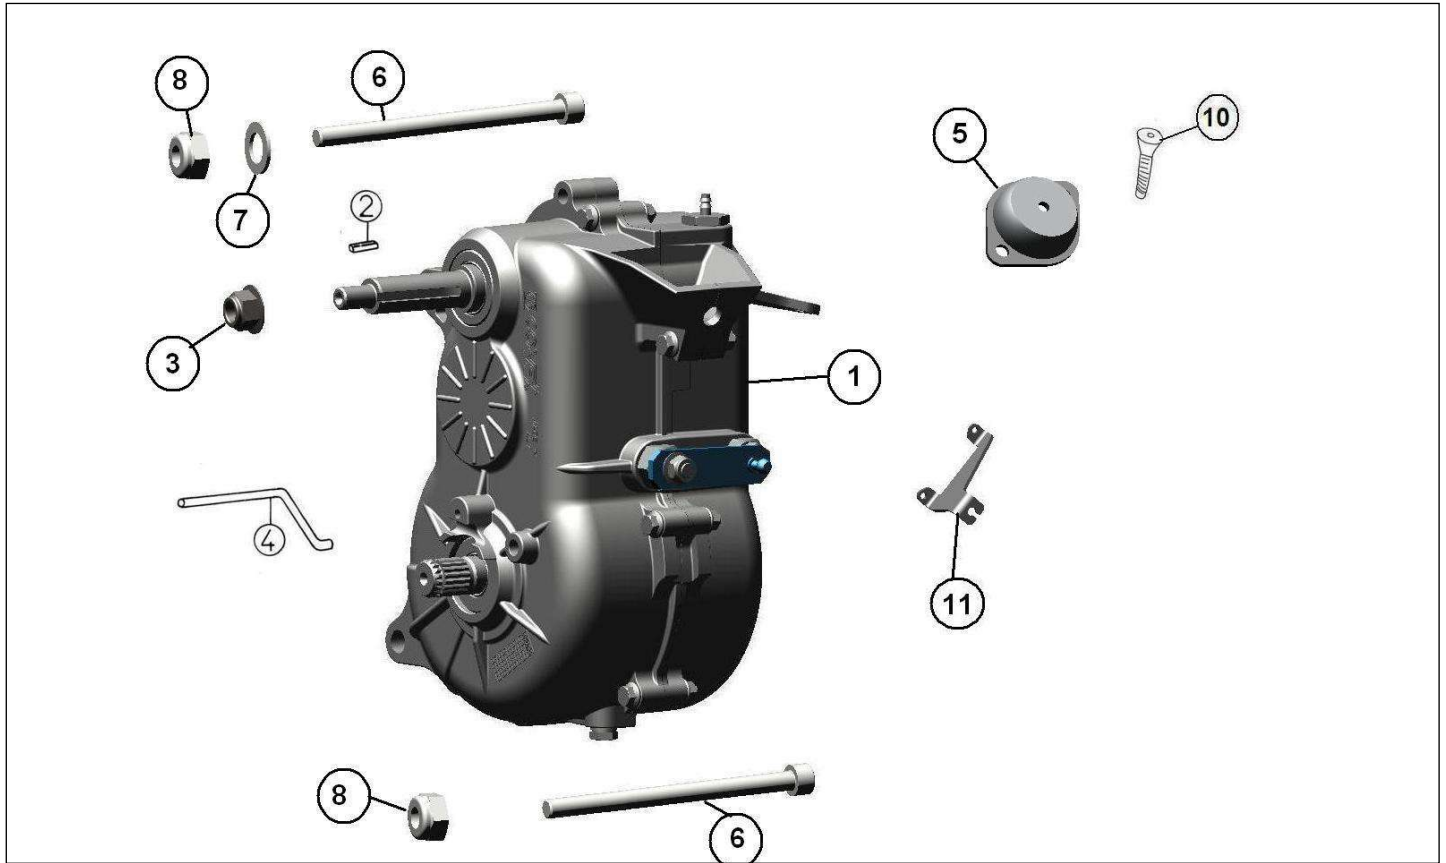

Spare parts

Transmission

Rep	Reference	Description	Qty	Remarks
1	123AJ501	INVERTER BRIDGE 2 DOGS 1/8	1	
1	123AJ501Z	INVERTER BRIDGE 2 DOGS 1/8	1	
2	123MD002	WOODRUF KEY	1	
3	123W011	PULLEY SECURING NUT	1	
4	123K034	DRIVE BELT GUIDE ROD	1	
5	121AG006	ENGINE MOUNTING 65SH milled	1	
6	123A8	ZINC PLATED BOLT M12 x 135 8/8	1	
7	123D10	WASHER D8 L3	1	
8	123A11	NYLOK NUT 12MM	2	
10	121AG005	screw head milled	1	
11	123AX036Z	BOOT OFF BRIDGE	1