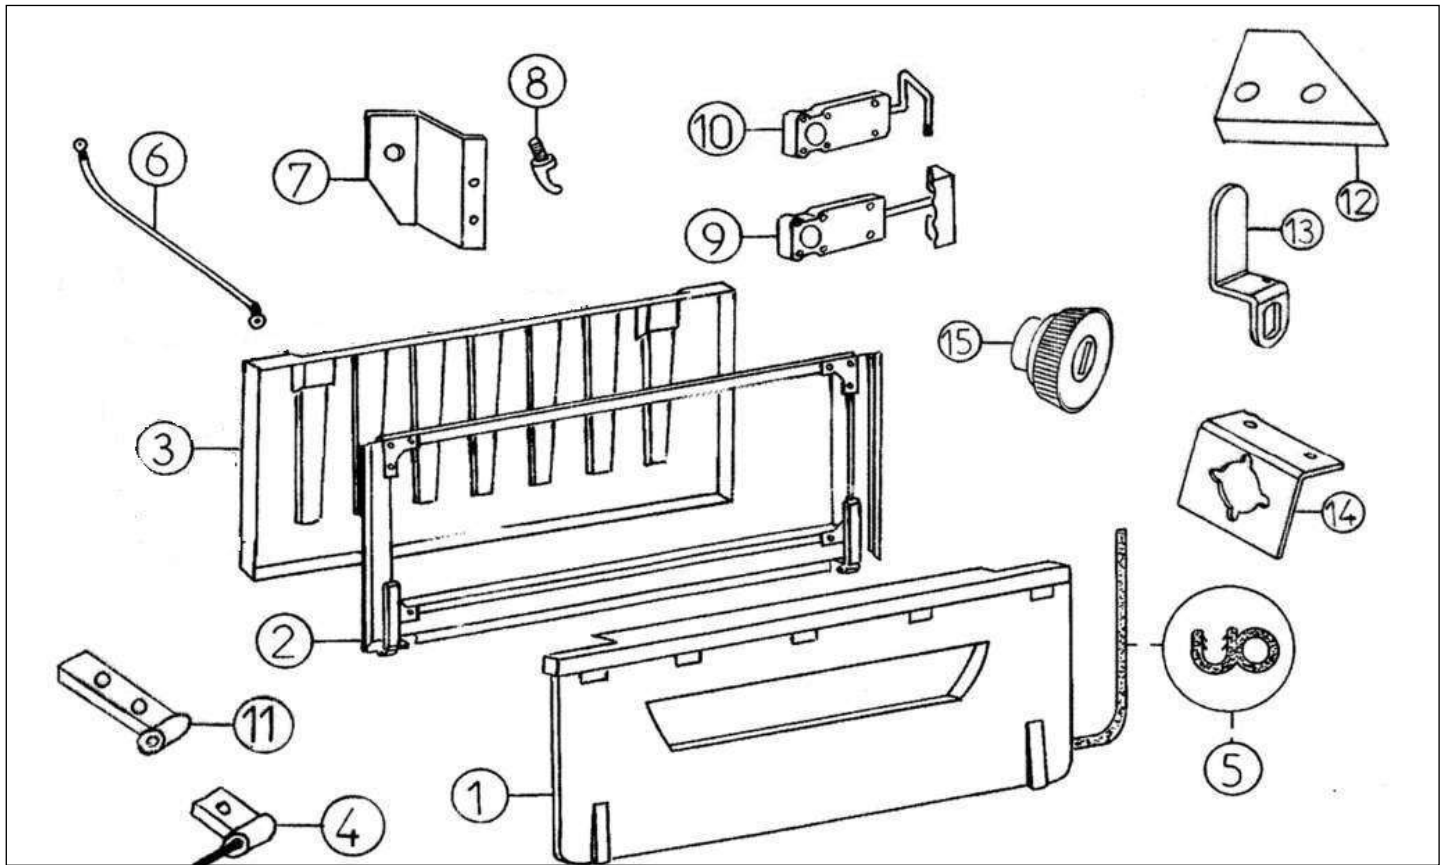

Spare parts

Body

Rep	Reference	Description	Qty	Remarks
2	127MB906	TAILGATE MAIN FRAME	1	
3	127MD503	INSIDE STEEL MESH SIDE	1	
4	127MB507	TAILGATE LOWER HINDGE FIXED	2	
5	127MB639	REAR DOOR SEAL. 1.73m	1	
6	127MB629	TAILGATE SUPPORT CABLE	2	
7	127MB534	TAILGATE LOCK PIN BRACKET	2	
8	127G217	TAILGATE CONICAL LOCK PIN	2	
9	127W187	TAILGATE RELEASE LEVER. PICK UP	2	
11	127MB506G	TAILGATE HINDGE L/H UPPER	1	
11	127MB506D	TAILGATE HINDGE R/H UPPER	1	
12	127MB099	BRACKET TAILGATE	1	
13	127MB097	LOCK OPERATING PLATE DROP SIDE	1	
13	127MB097A	LOCK OPERATING PLATE VAN	1	
14	127MB098	TAILGATE KEY BARREL MOUNTING	1	
15	127MB096	TAILGATE LOCK BARREL AND HANDLE	1