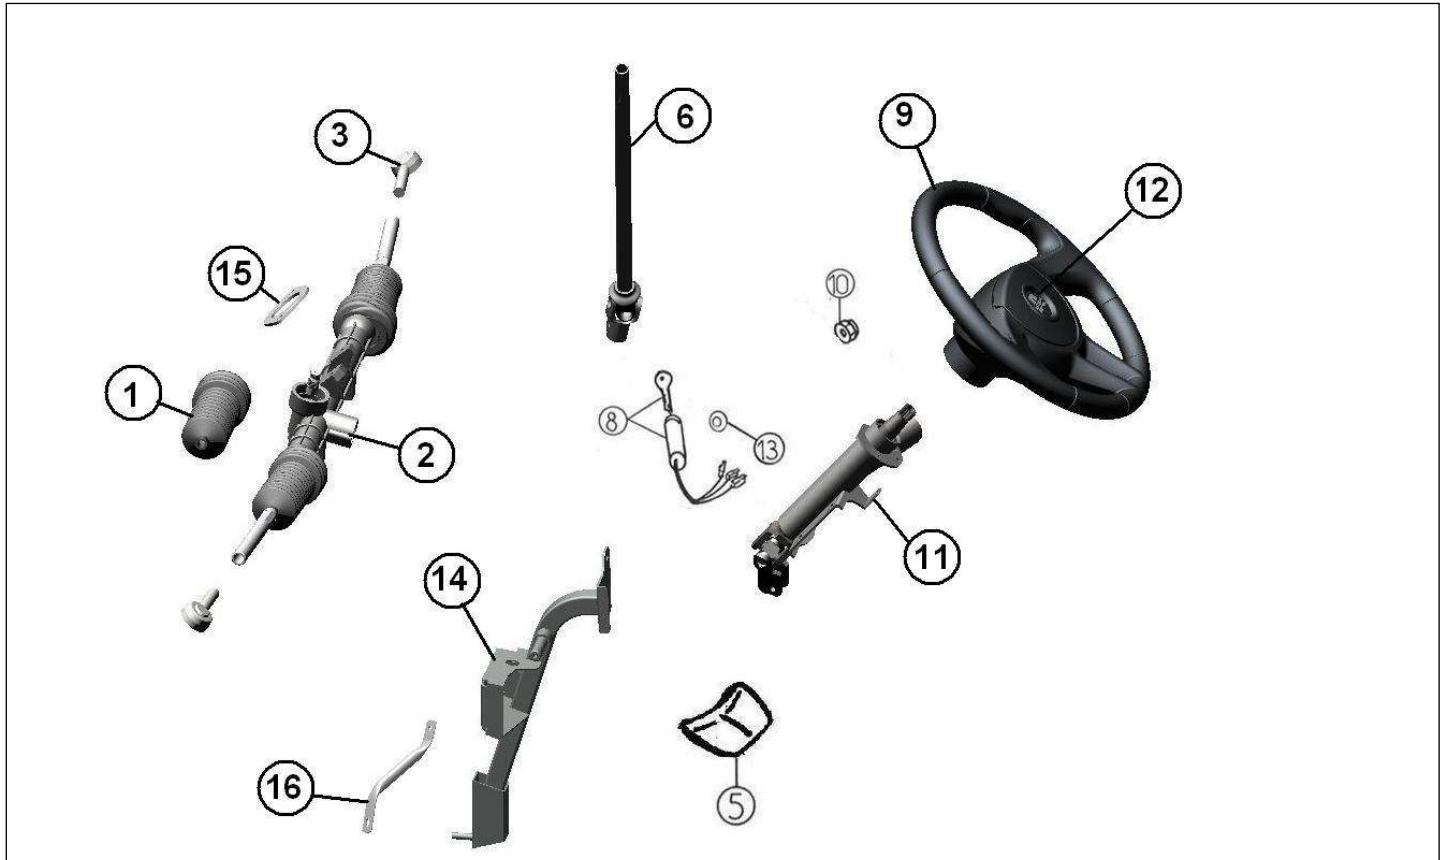

Spare parts

Front Axel / Steering

Rep	Reference	Description	Qty	Remarks
1	124A25	STEERING RACK RUBBER GAITOR	2	
2	124MI514	STEERING RACK LEFT HAND DRIVE	1	
2	124MI514Z	STEERING RACK (RHD)	1	UK
3	124K014	TRACK ROD END 97	2	
5	124G020	STEERING COLUMN SEAL	1	
6	124MT015	LOWER STEERING STEM	1	
8	124MT019	IGNITION BARREL + 2 BARREL LOCKS +	1	
8	124MB019A	IGNITION LOCK+4 BARRELS	1	
8	124MT019B	IGNITION BARREL + 4 BARREL LOCKS +	1	
9	124AP017A	STEERING WHEEL PACK VERSION	1	
10	124K023	STEERING WHEEL FIXING BOLT	1	
11	124AX022	HIGH STEERING COLUMN	1	
12	124MB030	MEGA STEERING WHEEL LOGO	1	POUR VOLANT 4AA017
12	124MH030	MEGA BLACK CENTER STEERING	1	
13	124MB042	IGNITION BARREL TRIM	1	
14	124MT033	HANGING PEDALS HOLDER (LEFT	1	
14	124MT033Z	STEERING COLUMN SUPPORT (RHD)	1	UK
15	124K041	SPACER	1	
15	124MT041Z	SHIM FOR REAR STEERING RACK	1	UK
16	124MT034	HANGING PEDALS PULLING	1	
16	124MT034Z	CRANKSET STRAP (RHD)	1	UK