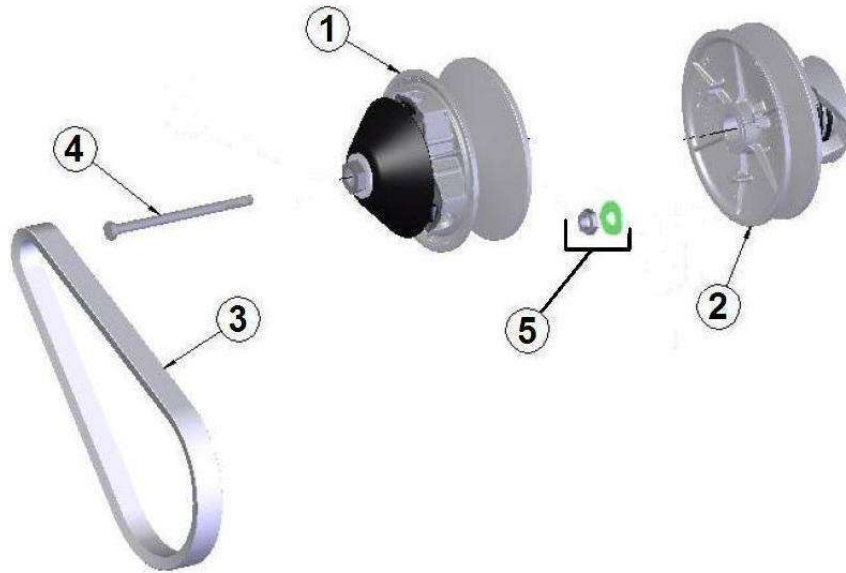

Spare parts

C.V.T. system

Rep	Reference	Description	Qty	Remarks
1	123MDP22A	DRIVING PULLEY	1	
2	123MDP24A	DRIVEN PULLEY	1	
3	123MDP23A	TRANSMISSION DRIVR BELT	1	
4	123BP13	FRONT PULLEY FIXING BOLT	1	
5	123W011	PULLEY SECURING NUT	1