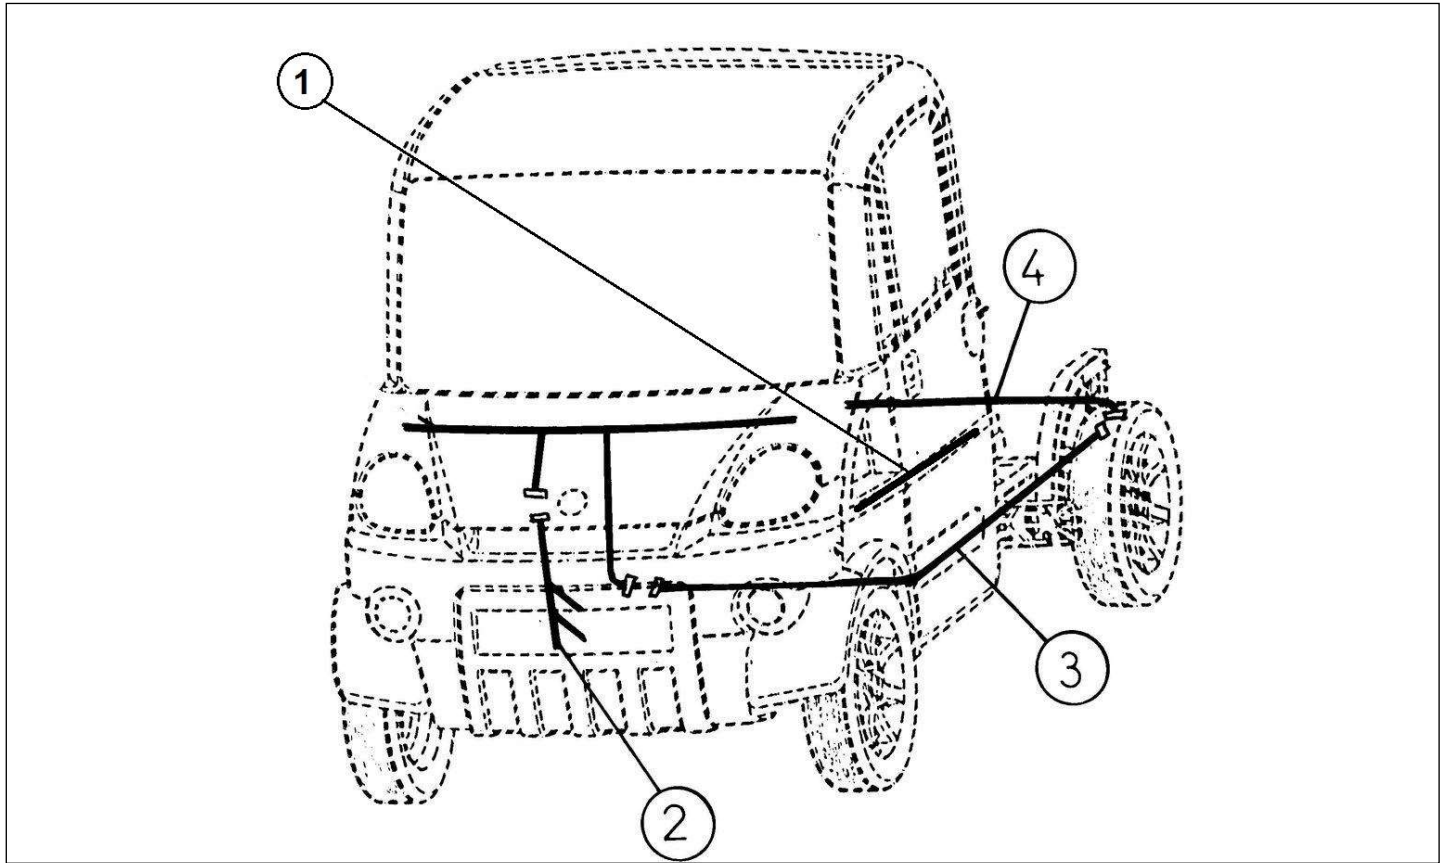

Spare parts

Electrical components

Rep	Reference	Description	Qty	Remarks
1	128AE103	HARNESS	2	
2	128MT043	DIESEL ENGINE BEAM	1	
3	128ME042	HARNESS REAR	1	
4	128MB125	BEAM CARRIES POLYESTER	1	
5	128MT020	CHASSIS GROUND HARNESS	1