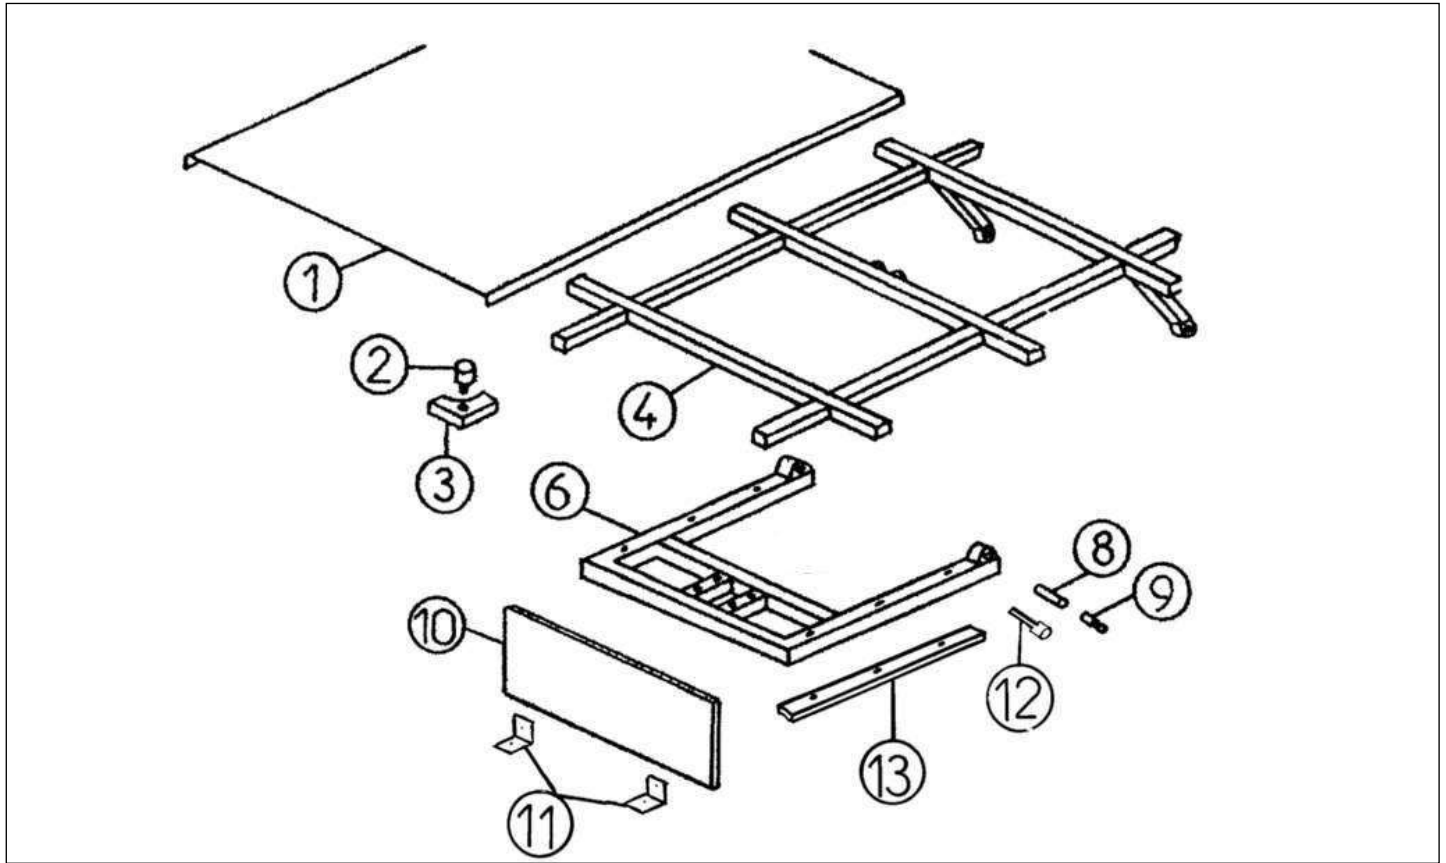

Spare parts

Body

Rep	Reference	Description	Qty	Remarks
1	127MT752A	FRONT ALUMINIUM TRAY	1	
1	127MT752B	REAR ALUMINIUM TRAY	1	
2	127MT765	STOPPER	2	
3	127MB763	BODY LANDING RUBBER SUPPORT	2	
4	127MB751	FLOOR PANEL FRAME LONG	1	
6	127MB750	TIPPER BODY. LOWER FRAME	1	
8	127MB757	SHAFT, TIPPER HINDGE	2	
9	127MB761	GREASE NIPPLE	3	
10	127MT769	THERMAL PARTITION	1	
11	127MB774	DIVIDER BOARD MOUNTING BRAKET	2	
13	127MB779	TIPPER FRAME LOWER MOUNTING	2