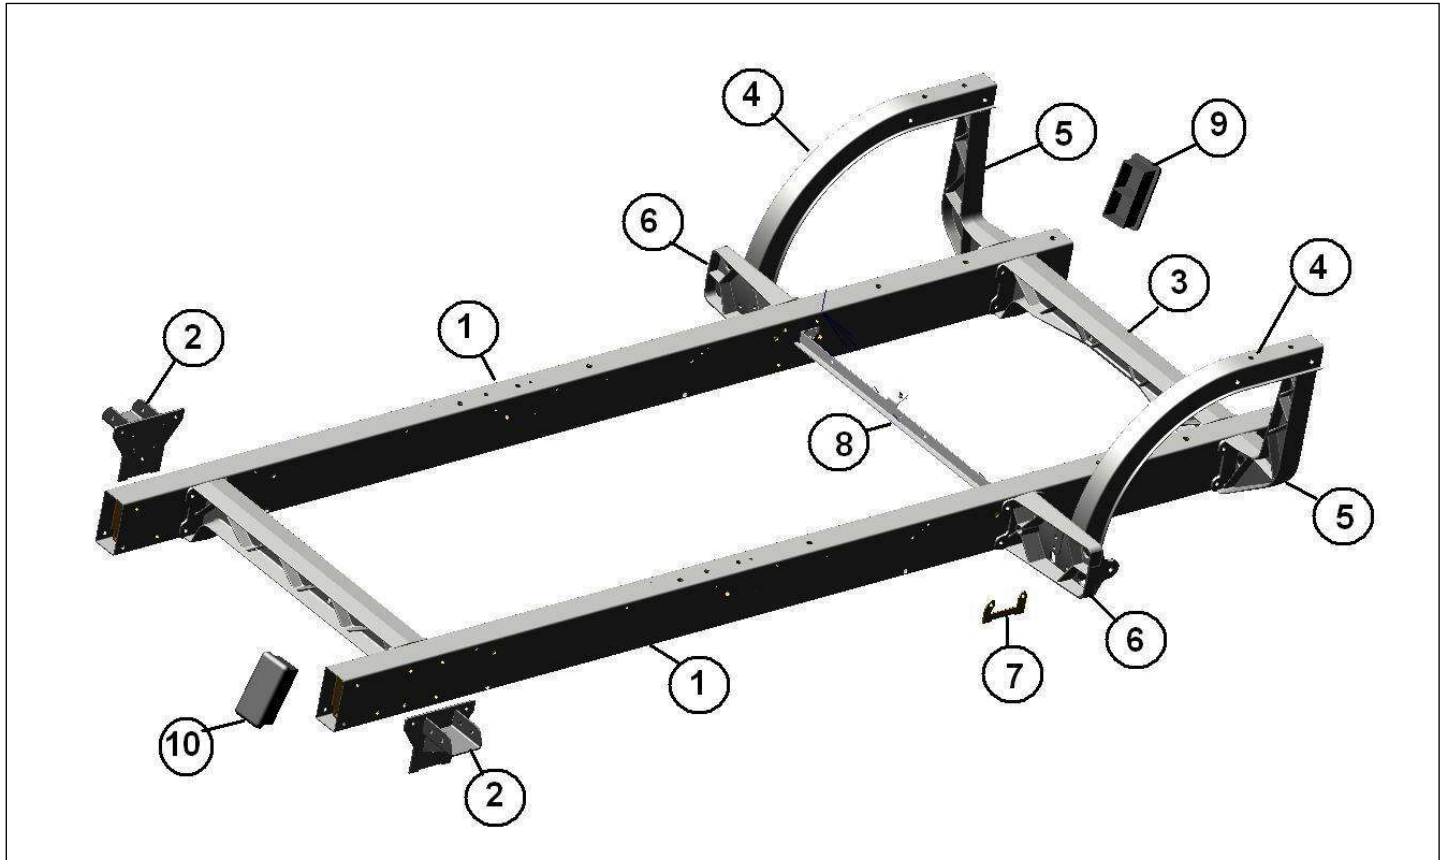

Spare parts

Body

Rep	Reference	Description	Qty	Remarks
1	127MT612	LONG SIDE MEMBER	2	
2	127MT601	CABIN SIDE MEMBER CONNECTION	2	
3	127MB607	CENTRAL AND REAR CROSSMEMBER	1	
4	127MB610	REAR SHOCKABSORBER UPPER	2	
5	127MB609	REAR ARCH SUPPORT OUTRIGGER	2	
6	127MB608	REAR SUPPORT OUTRIGGER	2	
7	127MB624	SUPPORT PLATE	1	
8	121MT513	SPARE WHEEL MOUNTING HOLDER	1	
9	127MB902	PULG	2	
10	127MT901	SPAR PLUG BEFORE	2	