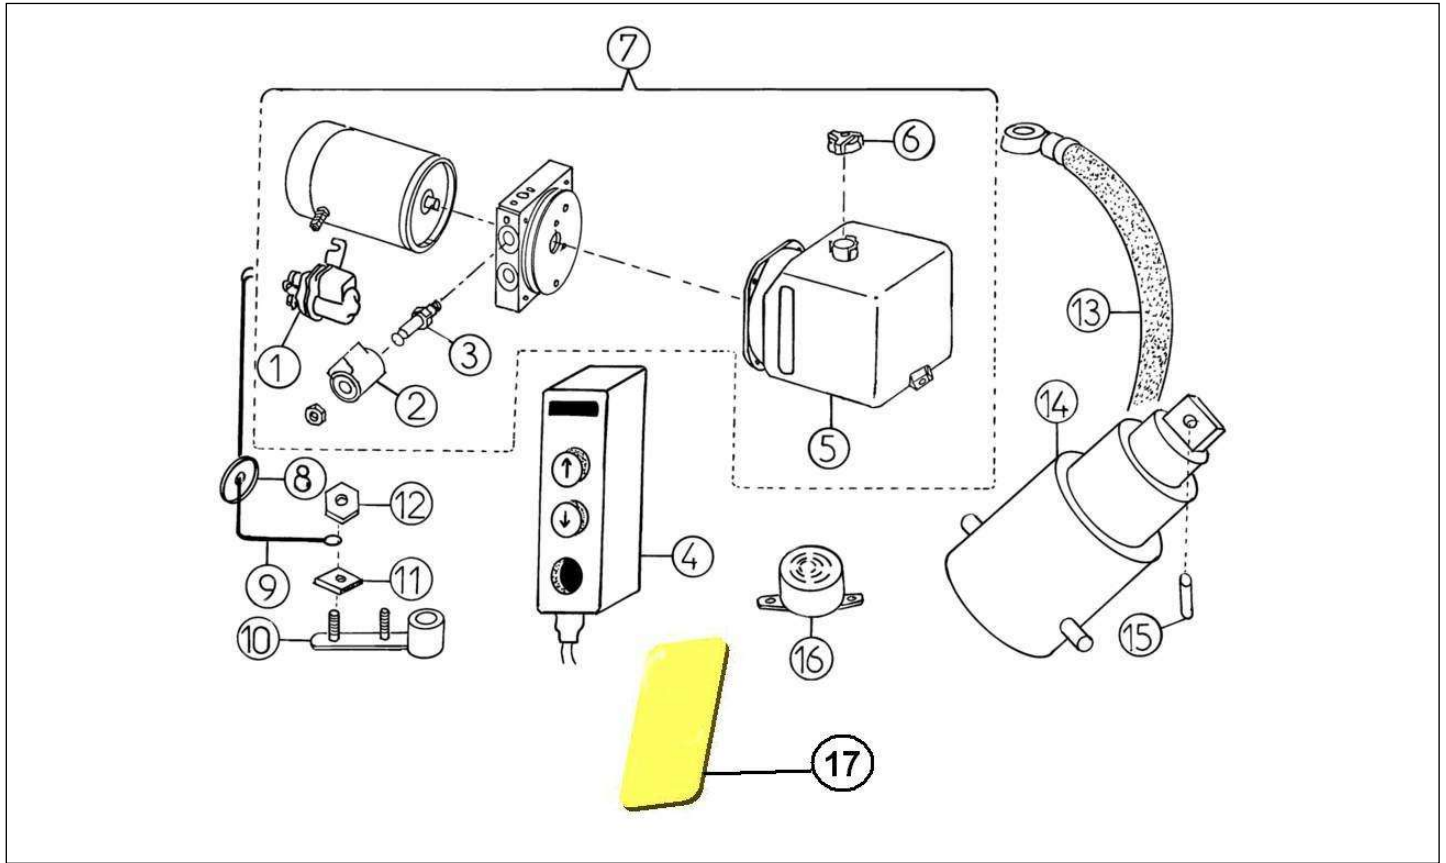

Spare parts

Body

Rep	Reference	Description	Qty	Remarks
1	127MB784	STARTER SOLENOID	1	
2	127MB785	SOLENOID BOBBIN	1	
3	127MB786	HYDRAULIC VALVE ASSY	1	
4	128MB102	LONG BODY REMOTE CONTROL	1	
5	127MB788	TIPPER, HYDRAULIC OIL TANK	1	
6	127MB787	FILLER CAP TIPPER RESERVOIR TANK	1	
7	127MB755	HYDRAULIC PUMP ASSY	1	
9	128MB055	TIPPER SYSTEM ELECTRIC HARNESS	1	
10	128MB046	FUSE POST	1	
11	128MB060	FUSE 150A	1	
12	128R065	BATTERY POST/FUSE ISOLATING NUT	1	
13	127MB760A	HIGH PRESSURE HOSE	1	
14	127MB756	HYRAULIC RAM ASSY	1	
15	127MB758	SHAFT, TIPPER RAM UPPER FIXING	1	
16	128MT114	BUZZER BACK	1	
17	127MT766	PLATE MAGNETIC TELCOMANDE	1