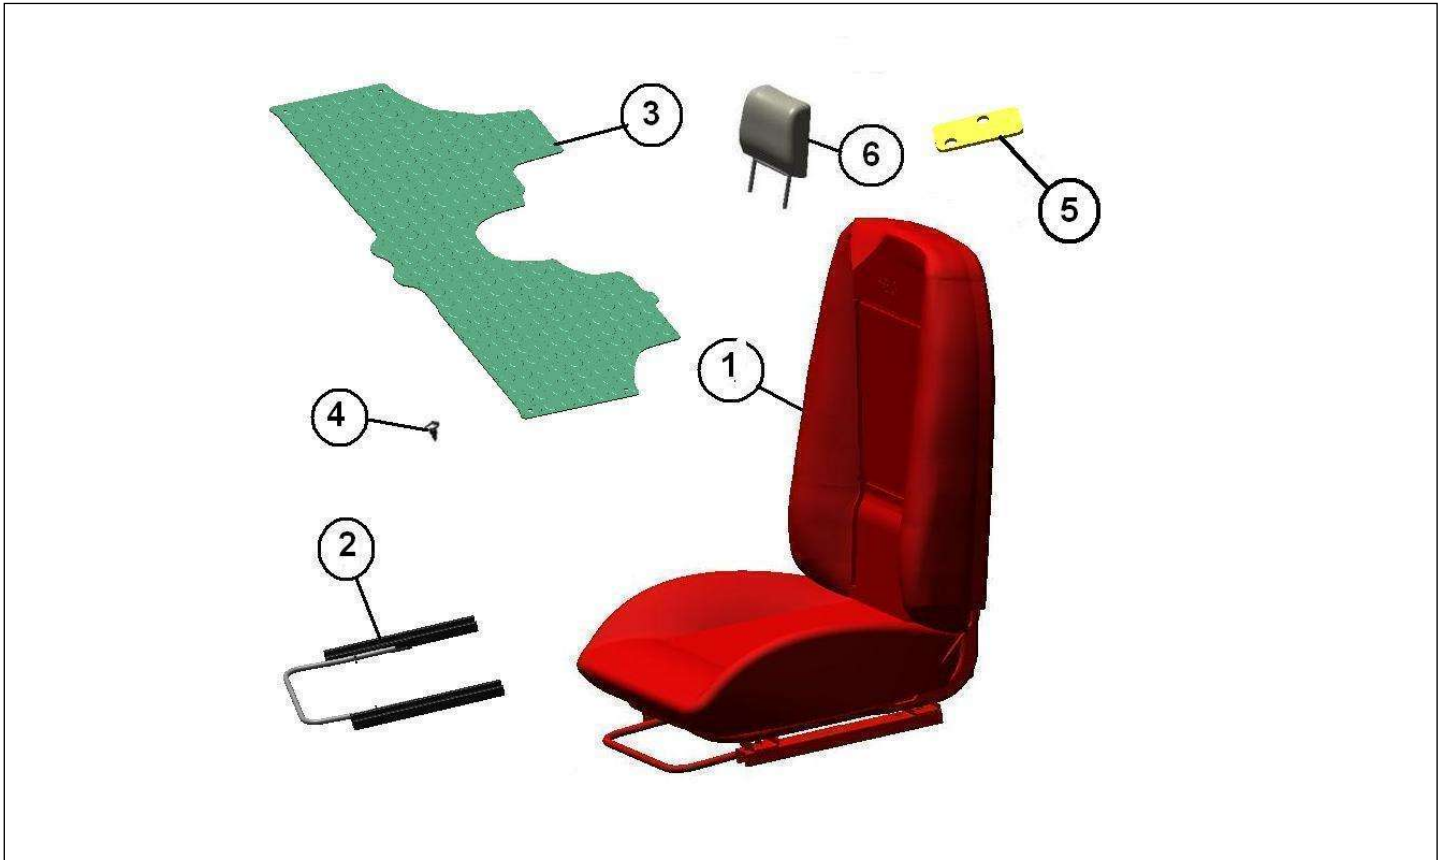

Spare parts

Body

Rep	Reference	Description	Qty	Remarks
1	127MS117	SEAT WITH CONTACTOR	2	
2	127MP121	SEAT RAIL	2	
3	127MT130	FLOOR MAT	1	
4	127MB156	FLOOR MAT FIXING CLIP	8	
5	127MT119	SEAT FIXING PLATE	4	
6	127MP168	HEADREST	2