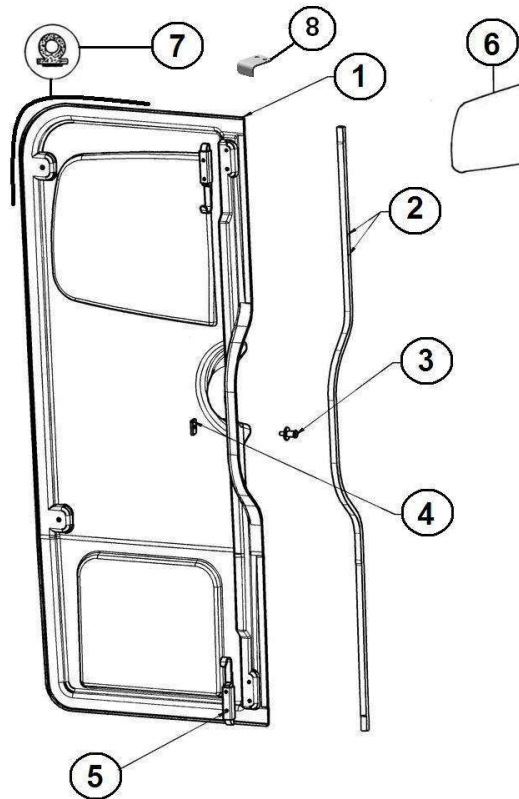

Spare parts

Body

Rep	Reference	Description	Qty	Remarks
1	127MD810	R/H POLYESTER SLAM DOOR, NO	1	
1	127MD810D	R/H POLYESTER SLAM DOOR, WITH	1	
2	127MD640	R/H DOOR MAIN SEAL	1	
3	127K064	DOOR LOCK STRIKER PIN	1	
4	127K909	NUT	1	
5	127MB803	CATCH A ZIPPER	2	
6	127K110V	L/H/R QUARTER GLASS TINTED	1	
7	127MB796	MAIN SEAL. REAR DOORS	1	
8	127MB802	UPPER BRACKET	1