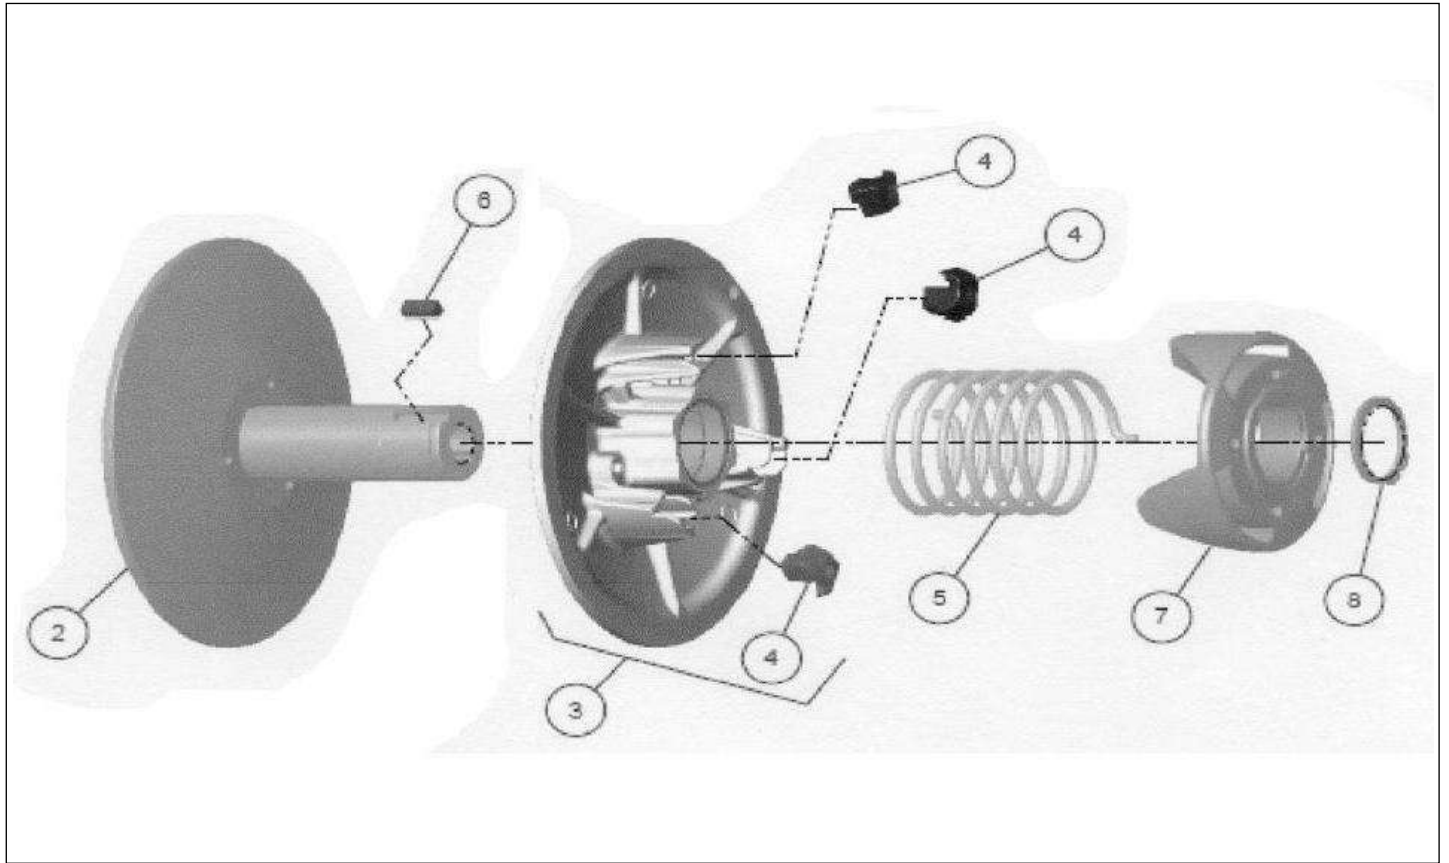

Spare parts

C.V.T. system

Rep	Reference	Description	Qty	Remarks
2	123MDP036A	PULLEY FACE FIXED	1	
3	123MDP017A	PULLEY FACE MOVING	1	
4	123WP026	NYLON WEAR PEG	3	
5	123CP18	SPRING (GREY)	1	
6	123BP20	WOODRUFF KEY	1	
7	123MDP019A	FIXED CAME PLATE	1	
8	123KP21	REAR PULLEY CIRCLIP N/M	1