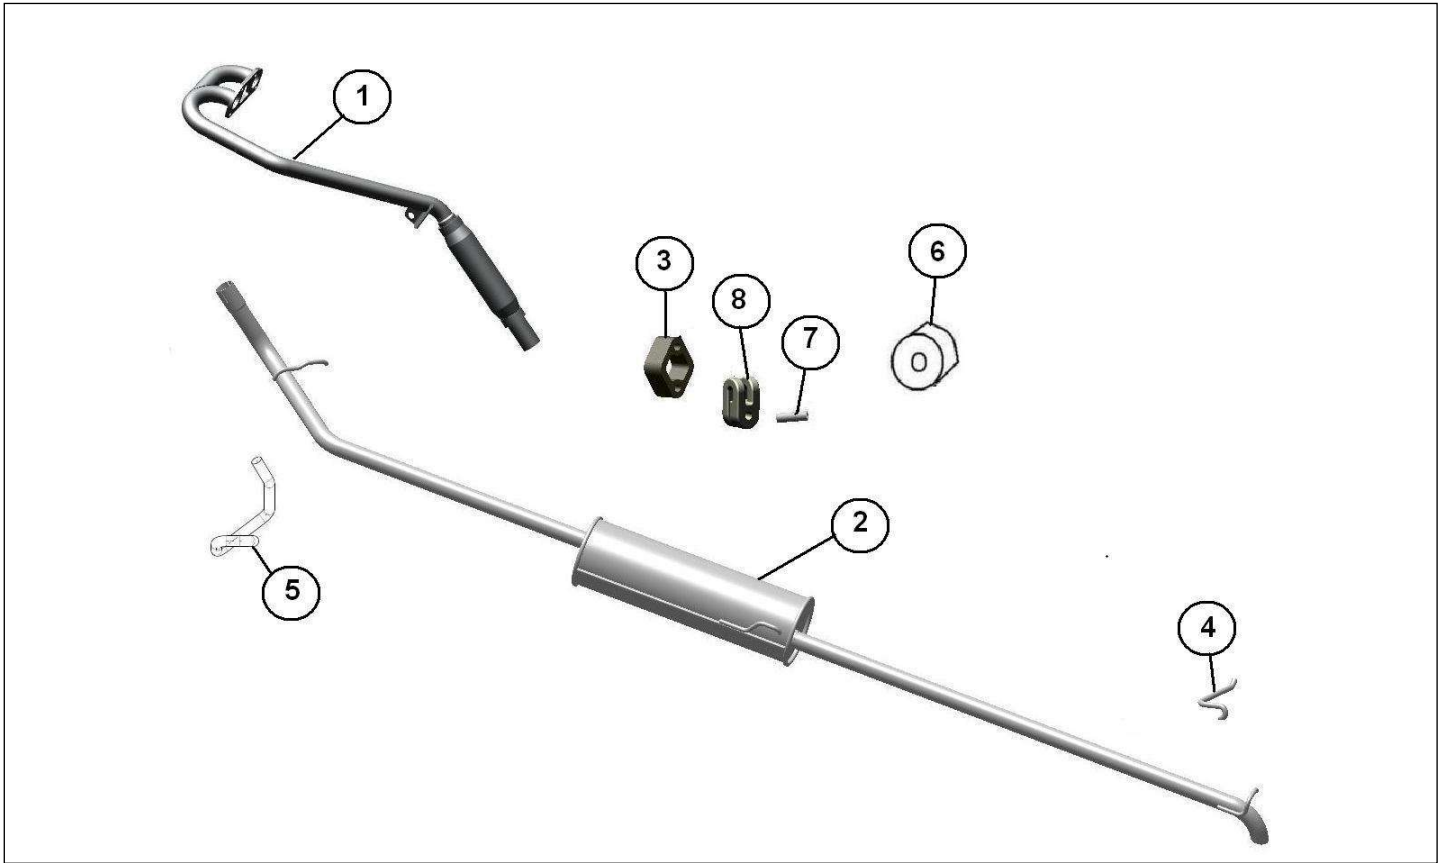

Spare parts

Exhaust

Rep	Reference	Description	Qty	Remarks
1	121AS907	EXHAUST MANIFOLD + EXHAUST	1	
2	121MD062A	EXHAUST SYSTEME	1	
3	121K037	RUBBER MOUNTING	2	
4	121MT061	EXHAUST LINE HOOK	1	
5	121MT064	EXHAUST LINE HOOK	1	
6	121MT028	SPACER D13 d6 THICKNESS 12,5	1	
7	121AA049	REAR EXHAUST ESCAPE	1	
8	121S037	RUBBER MOUNTING	1