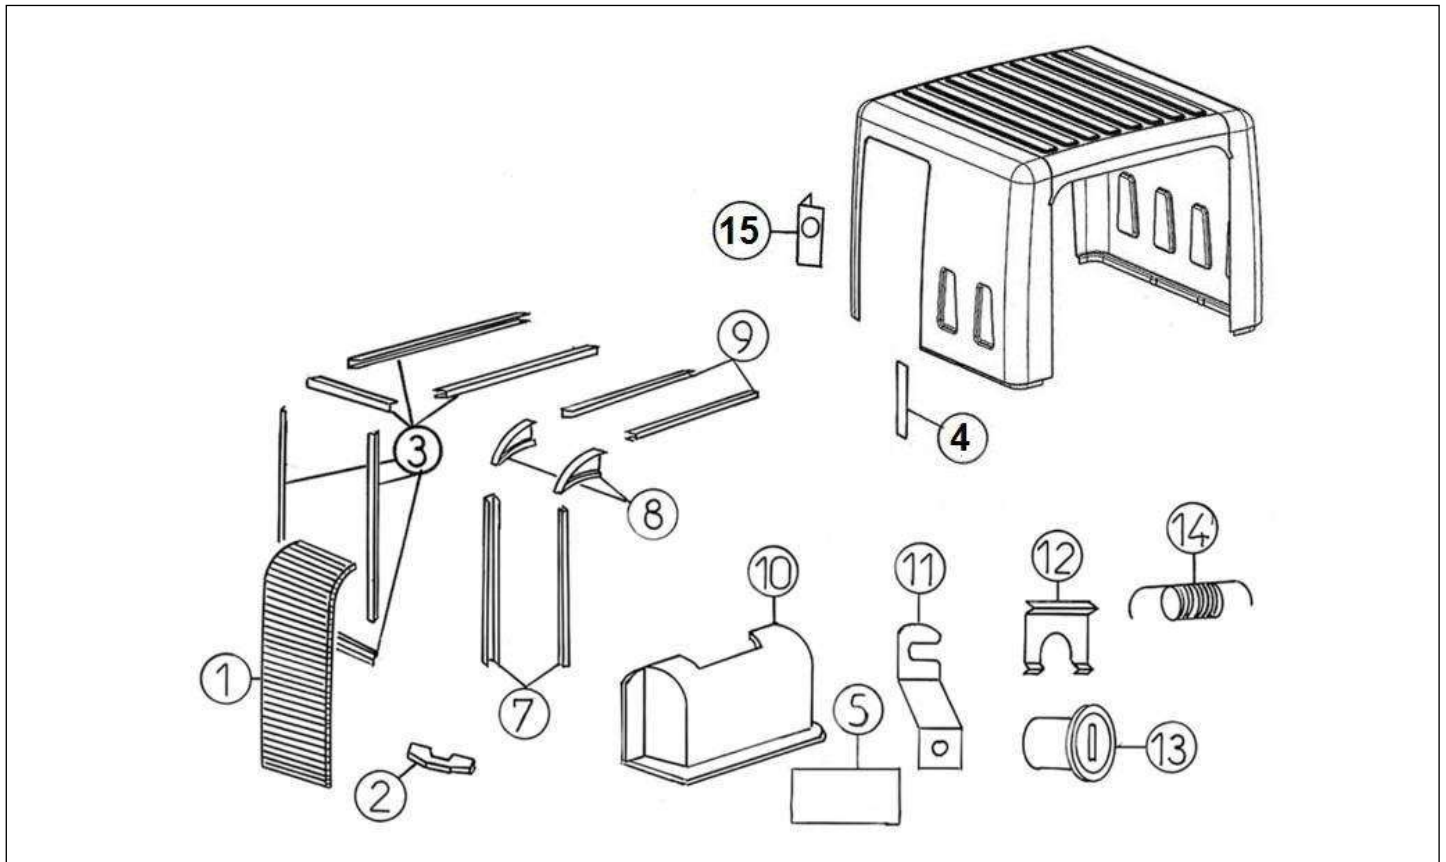

Spare parts

Body

Rep	Reference	Description	Qty	Remarks
1	127MB697	SIDE ROLLER DOOR	1	
2	127MB692	ROLLER SHUTTER DOOR HANDLE	1	
3	127MT722	SET OF SIDE COMPONENT PROFILES	1	
4	127MB732	SIDE ROLLER DOOR TRIM FOR TUB	1	
4	127MB733	SIDE ROLLER DOOR TRIM FOR TUB	1	
5	127MB735	KEY BARREL MOUNTING PLATE. SIDE	1	
7	127MB698	VERTICAL GUIDE RAIL KIT. 2 PIECES	2	
8	127MB729	CORNER. L/H SIDE ROLLER DOOR	1	
8	127MB730	CORNER . R/H SIDE ROLLER DOOR	1	
9	127MB699	HORIZONTAL GUIDE RAIL KIT 2PIECES	2	
10	127MB704	SIDE ROLLER DOOR LOCK COVER	1	
11	127MB691	LOCK OPERATING PLATE	1	
12	127K056	KEY BARREL FIXING CLIP	1	
13	124MB019A	IGNITION LOCK+4 BARRELS	1	
13	124MT019B	IGNITION BARREL + 4 BARREL LOCKS +	1	
14	127MB709	ROLLER DOOR LOCK RETURN SPRING	1	
15	127MB032A	CAB TO TUB TRIM PANEL. VAN WITH	1	
15	127MB033A	CAB TO TUB TRIM PANEL. VAN WITH	1	