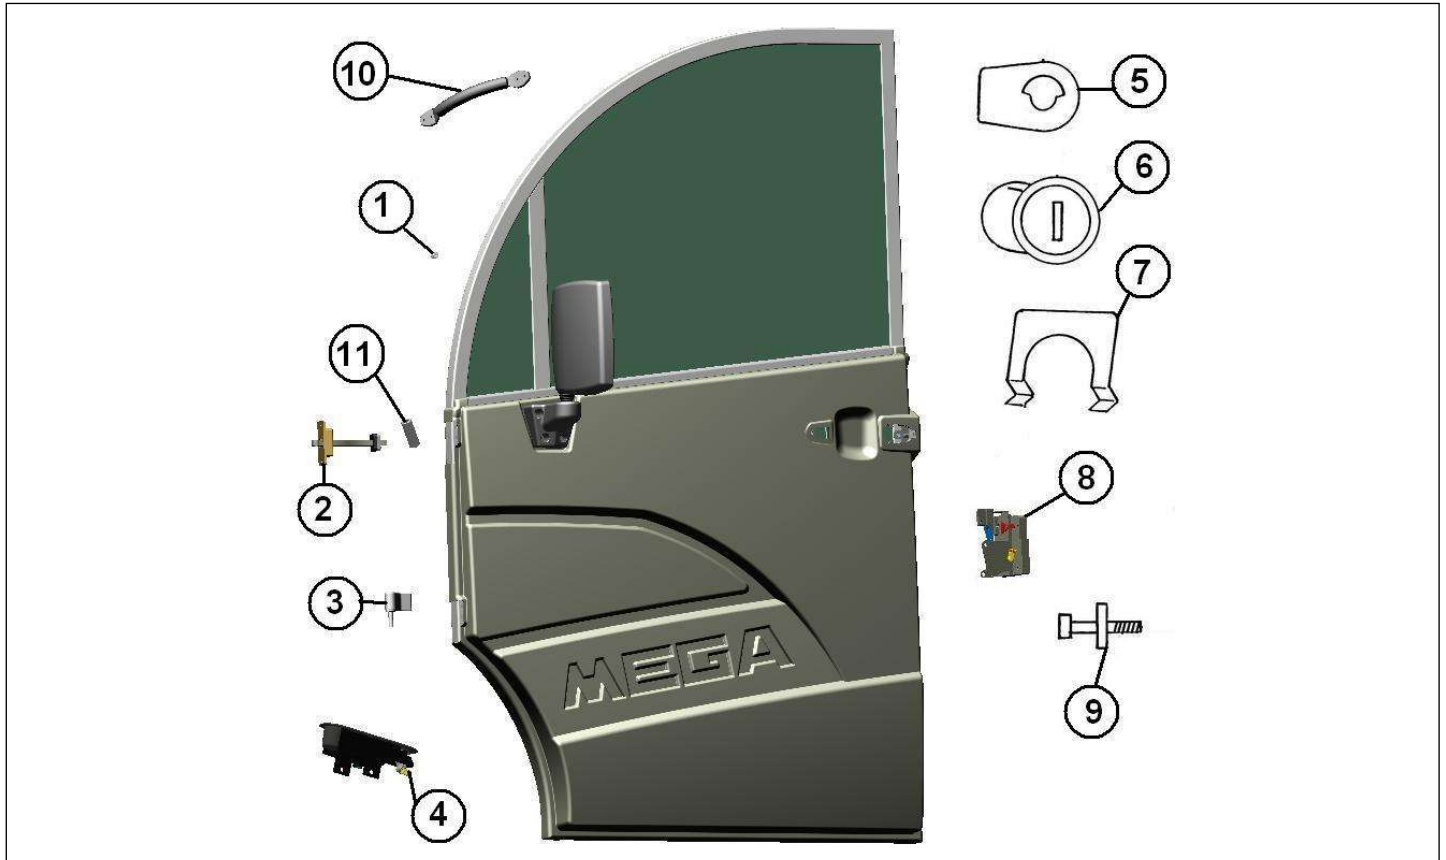

Spare parts

Body

Rep	Reference	Description	Qty	Remarks
1	127MT625	DEFLECTOR STOP	2	
2	127MT048	DOOR STOP	2	
3	127MT060	RIGHT CAB DOOR HINDGE FIXED.	1	
3	127MT061	LEFTT CAB DOOR HINDGE FIXED.	1	
4	127AA071	INNER DOOR HANDLE	2	
5	127MT069	PLATE	2	
6	124MB019A	IGNITION LOCK+4 BARRELS	1	
6	124MT019B	IGNITION BARREL + 4 BARREL LOCKS +	1	
7	127K056	KEY BARREL FIXING CLIP	1	
8	127K062	L/H DOOR LOCK ASSY	1	
8	127K063	R/H DOOR LOCK ASSY	1	
9	127K064	DOOR LOCK STRIKER PIN	2	
10	127MP071	INSIDE DOOR HANDLE	1	
11	127MT052	DOOR STOP SPACER	2