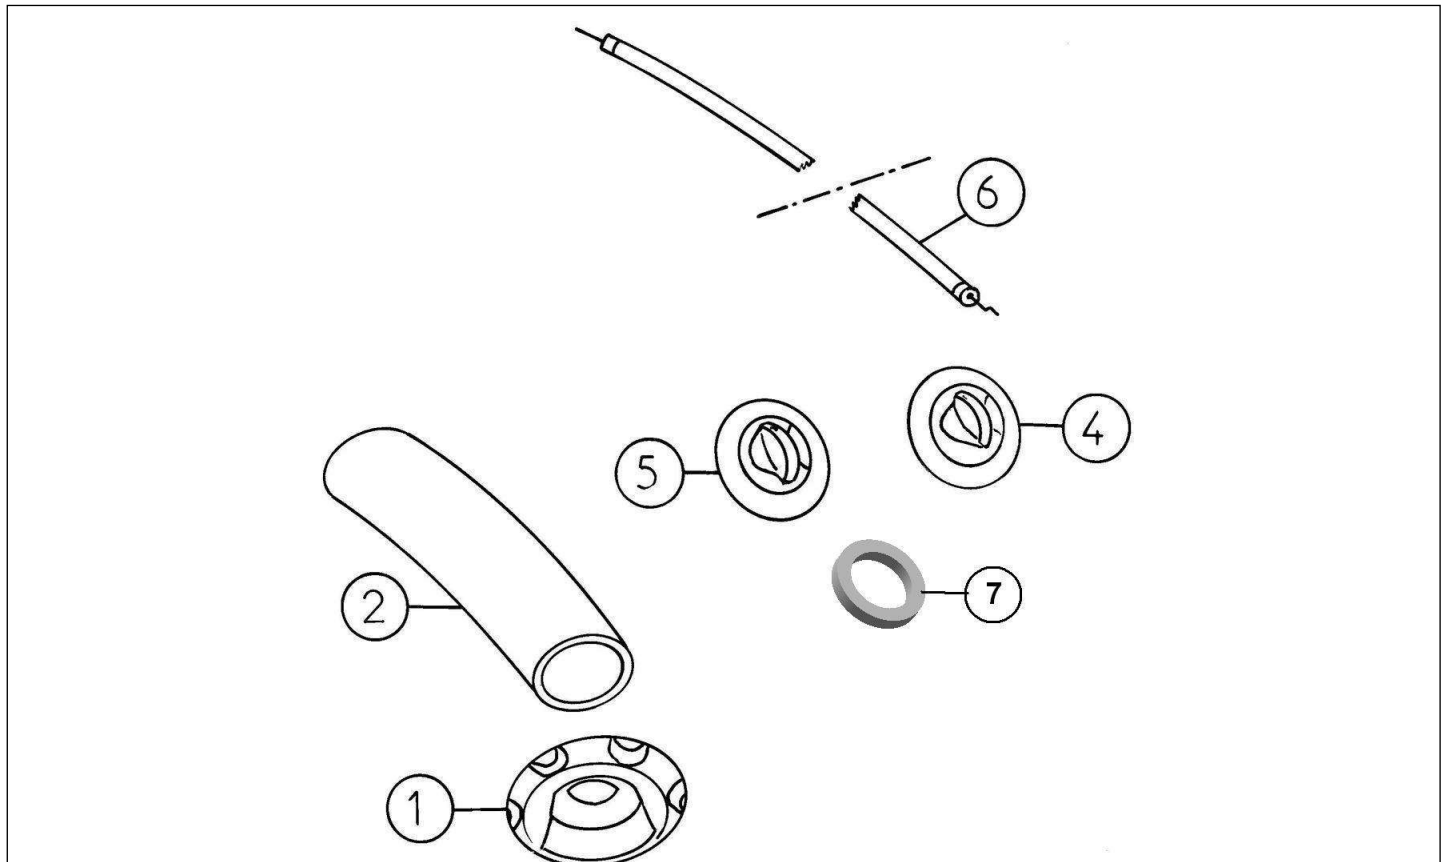

Spare parts

Heating system

Rep	Reference	Description	Qty	Remarks
1	122MP035	AIR DIFFUSER SCREEN PB	2	
2	122MT002	AIR DUCT FOR AERATEUR	2	
4	122MD032	SHAFT HEATER VALVLE CONTROL	1	
5	122MD030	HEATER FAN SWITCH	1	
6	122MT028	PULL VALVE HEATING	1	
7	122MT031	VENTILATOR FOAM	2