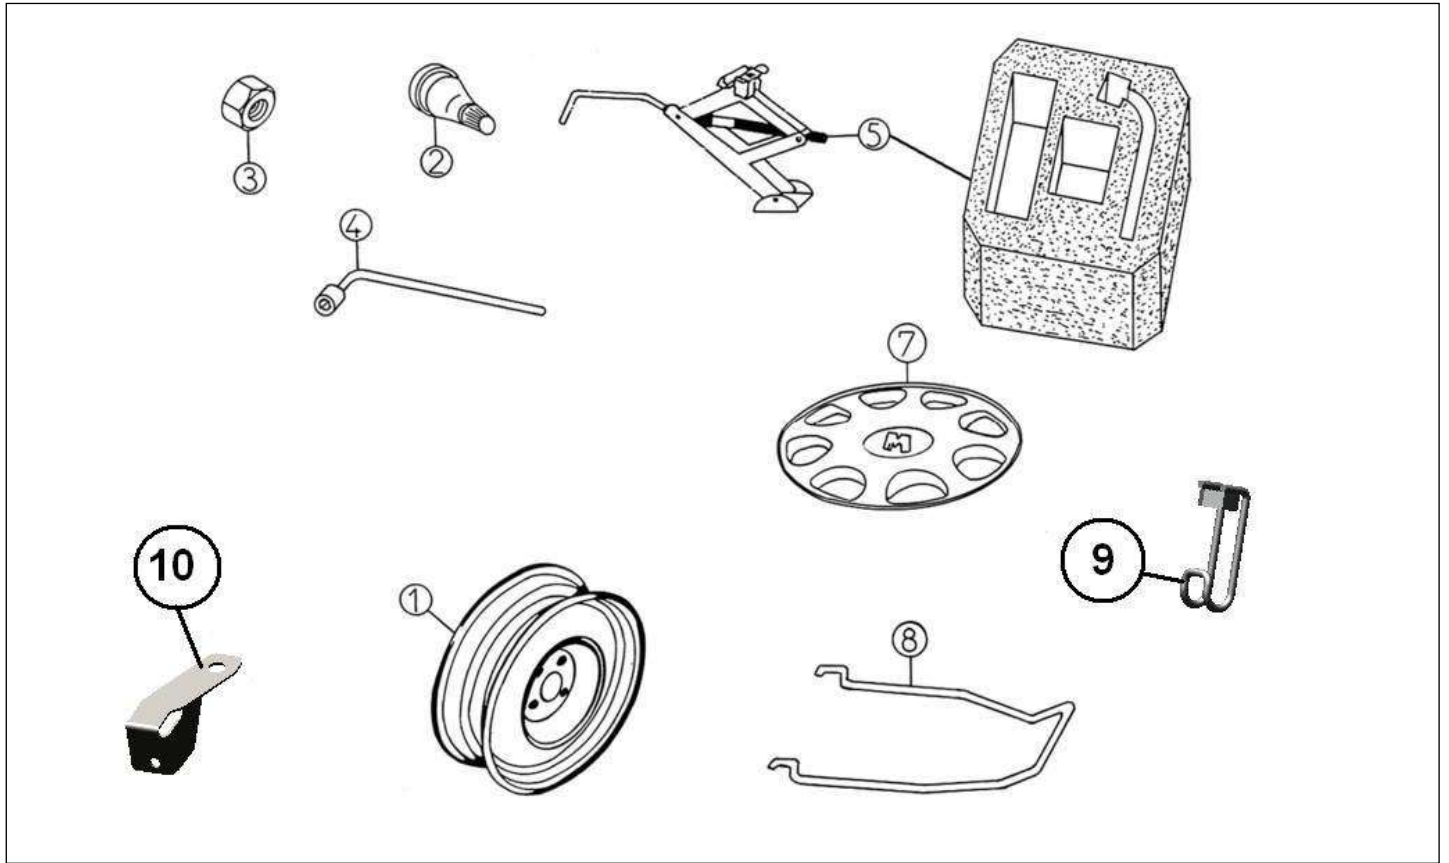

Spare parts

Wheels

Rep	Reference	Description	Qty	Remarks
1	126MB041	STEEL ROAD WHEEL 4X13	5	
2	126A43	TYRE VALVE	5	
3	126P044	WHEEL NUT 19 MM SPANNER SIZE	16	
4	126P046	WHEEL BRACE 19MM	1	
5	126MB045	VEHICLE JACK POLY BOX	1	
7	126MB049	MEGA WHEEL TRIM 13"	4	
8	126MB054A	SPARE WHEEL CARRIER. 145/70x13	1	
9	126MB055	SPARE WHEEL SECURING HOOK	1	
9	126MT055	DTRUCK SPARE WHEEL HOOK	1	CHASSIS CABINE
10	126MT056	SPARE WHEEL BASKET HOLDER	1	CHASSIS CABINE