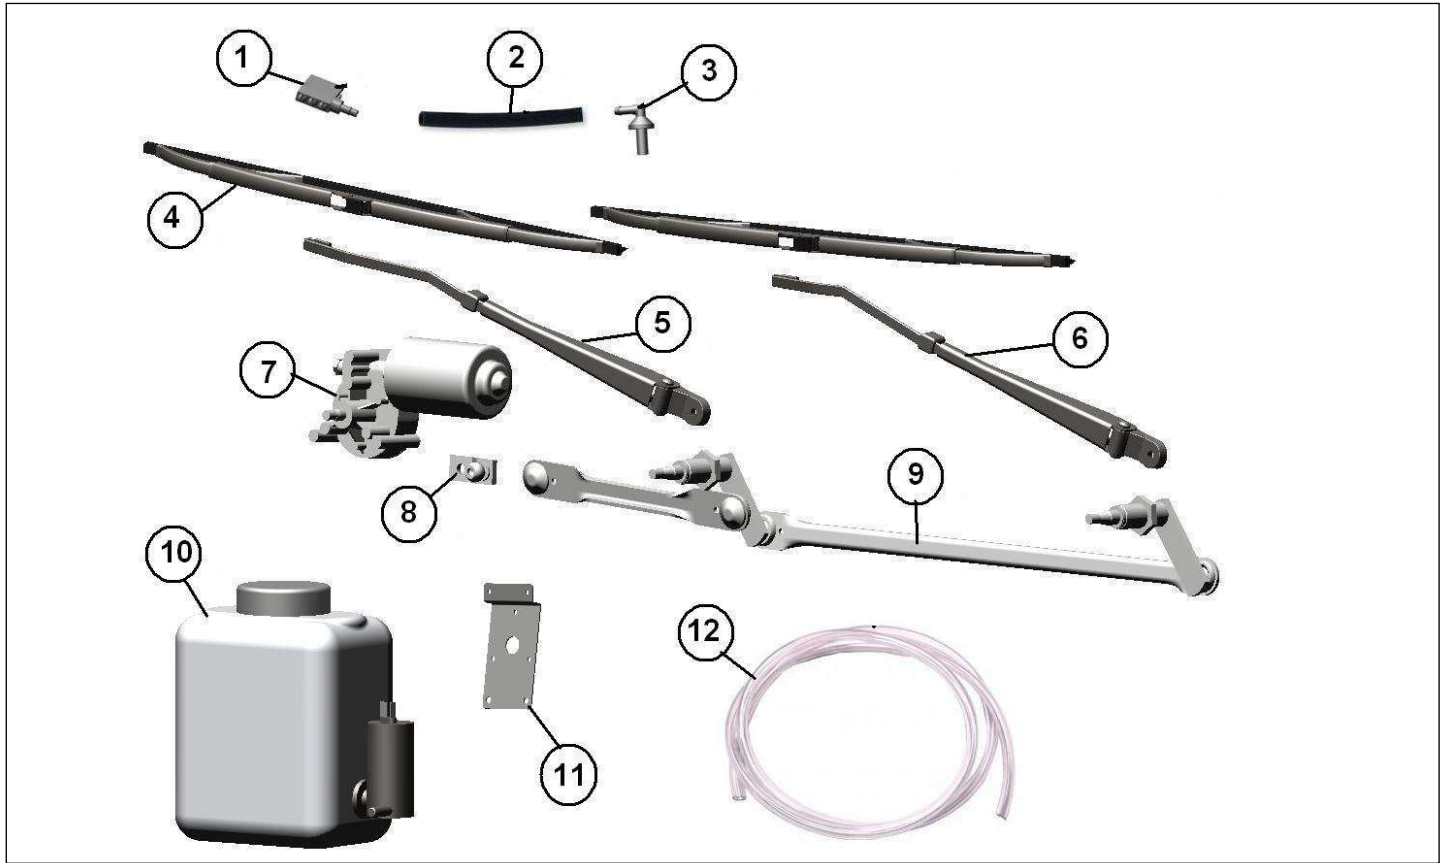

Spare parts

Electrical components

Rep	Reference	Description	Qty	Remarks
1	128R024	SCRREN WASH JET	2	
2	128R023	RUBBER SCREEN WASH HOSE LGC20	2	
3	128R114	CONNECTOR SCREENWASH HOSE	2	
4	128MT027	WIPER BLADE	2	
5	128MT030	RIGHT WIPER ARM + NOZZLE	1	
5	128MT030Z	RIGHT FRONT WIPER ARM + WASHER	1	UK
6	128MT029	LEFT WIPER ARM + NOZZLE	1	
6	128MT029Z	LEFT FRONT WIPER ARM + WASHER	1	UK
7	128MT025	WIPER MOTOR (LEFT HAND DRIVE)	1	
8	128MT136	WIPER ARM SHAFT SUPPORT	2	
9	128MT031	WIPER TRANSMISSION	1	
10	128MB022	SCREENWASH RESIVOIR 1.5 Ltr	1	
11	128MT135	FRONT WIPER ENGINE MOUNT	1	
11	128MT135Z	FRONT WIPER ENGINE MOUNT (RHD)	1	UK
12	128A23	SCREENWASH HOSE D4 / D7 LENGTH	1