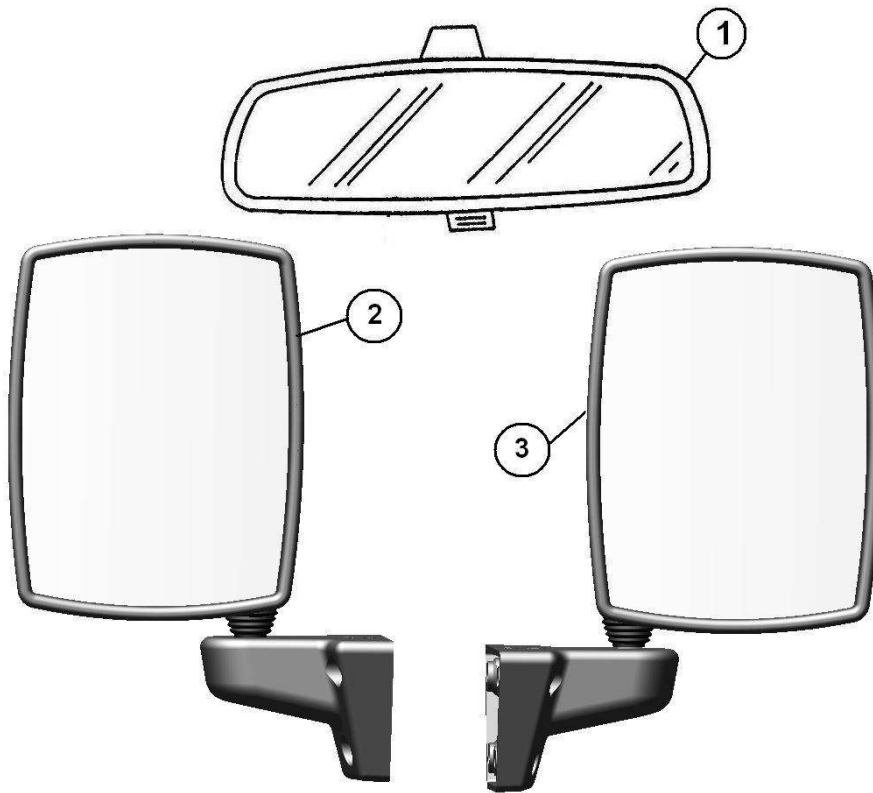

Spare parts

Body

Rep	Reference	Description	Qty	Remarks
1	127G125	INTERIOR REAR VIEW MIRROR	1	
2	127MP141	LEFT OUTER MIRROR	1	
3	127MP142	RIGHT OUTER MIRROR	1	

Spare parts

Body

Rep	Reference	Description	Qty	Remarks
1	127MS117	SEAT WITH CONTACTOR	2	
2	127MP121	SEAT RAIL	2	
3	127MT130	FLOOR MAT	1	
4	127MB156	FLOOR MAT FIXING CLIP	8	
5	127MT119	SEAT FIXING PLATE	4	
6	127MP168	HEADREST	2	