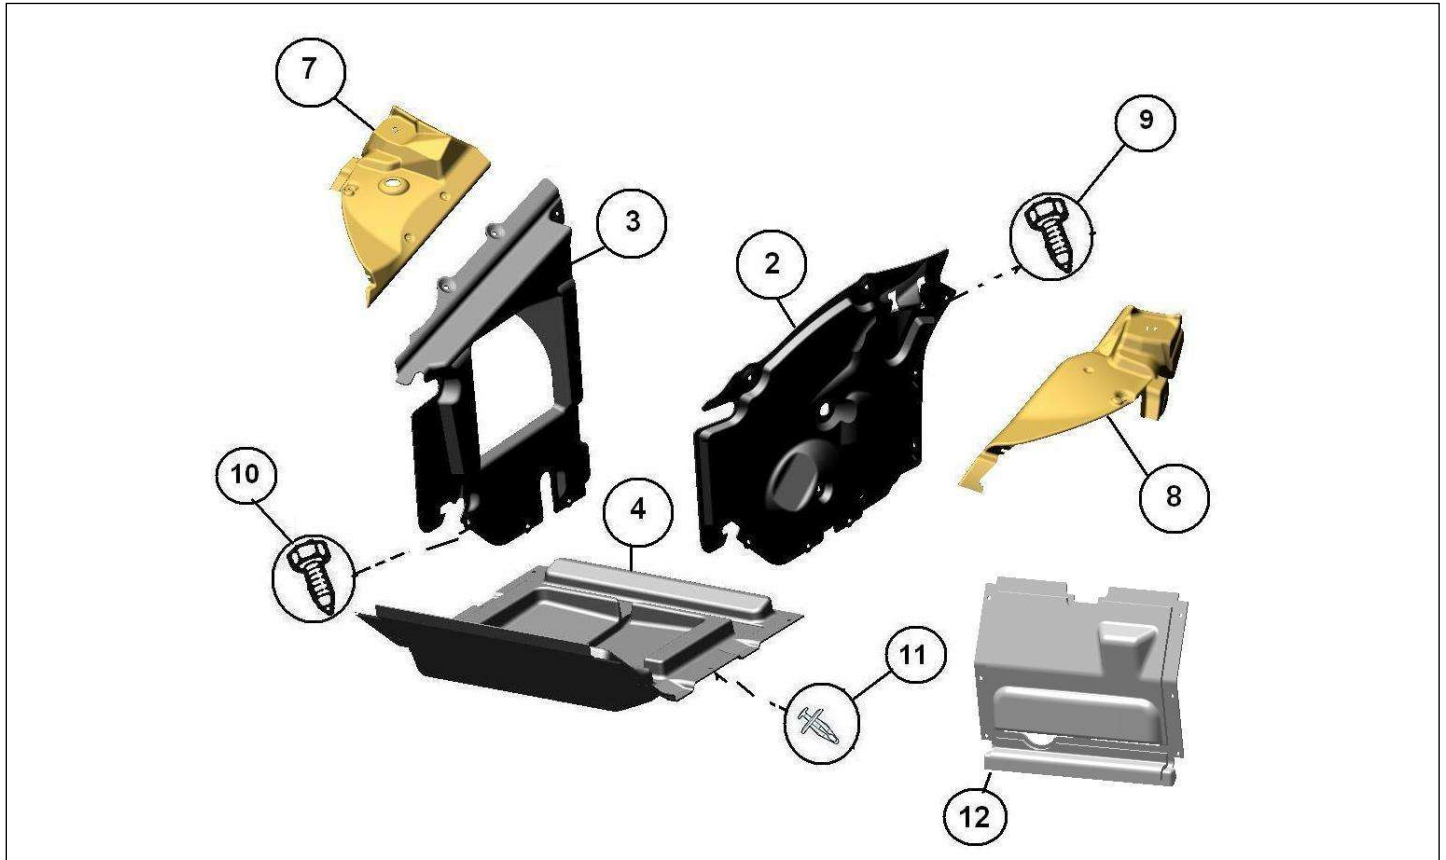

Spare parts

Body

Rep	Reference	Description	Qty	Remarks
2	127MT423	SOUND PANEL L/H INNER WING	1	
3	127MV424	SOUND PANEL R/H INNER WING	1	
3	127AS424	SOUND PANEL R/H INNER WING	1	UK
4	127AP229	ENGINE LOWER SOUND PANEL	1	
7	127MT163	R/H/F WING CAPPING PANEL	1	
8	127MT162	L/H/F WING CAPPING PANEL	1	
9	127AA482	Self-driller screw 4,8 x 22 black (by 100)	X	
10	127AA481	Self-driller screw 6,3 x 22 white (by 100)	X	
11	127AB481	RIVET PLASTIC	X	
12	127MT426	FRONT BUMPER SOUND PANEL	1