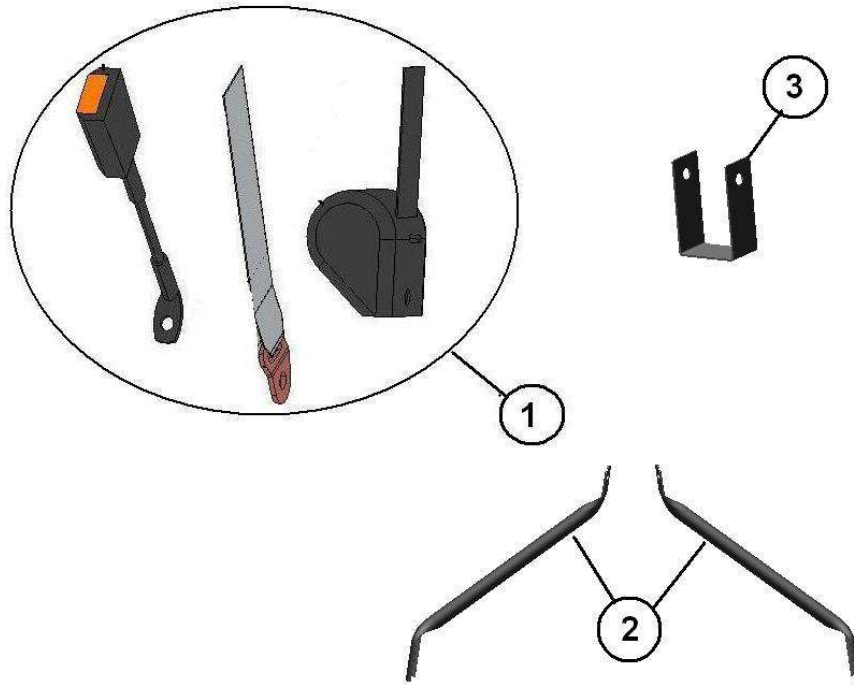

Spare parts

Body

Rep	Reference	Description	Qty	Remarks
1	127MT126	SEAT BELT KIT	2	
2	127MT641	TENSION BELT	2	
3	127MT009	TENSION BELT STRAP	1	

Spare parts

Body

Rep	Reference	Description	Qty	Remarks
1	127MT123	DASHBOARD (LEFT HAND DRIVE)	1	
1	127MT123Z	DASHBOARD (RHD)	1	UK
2	127AP179A	LATCH	1	
3	127MT125	GLOVE BOX (LEFT HAND DRIVE)	1	
3	127MT125Z	GLOVE BOX (RHD)	1	UK
4	127AP178	GLOVE BOX DOOR	1	
5	127MD124	ASHTRAY INSERT	1	
6	127MT461	DASHBOARD SUPPORT	1	
7	127MP332	CENTRAL SWITCH BKT	2	
8	127MP331	LATERAL SWITCH BKT	6	
9	127G304	RADIO APERTURE BLANKING PANEL	1	
10	127MT720	BOTTLE HOLDER	1	
11	127AP181	AXIS HINGE GLOVE	1	
12	127AP180	AGAINST BOX DOOR GLOVES	1	
13	127AP128	CORD BOX GLOVES	1	