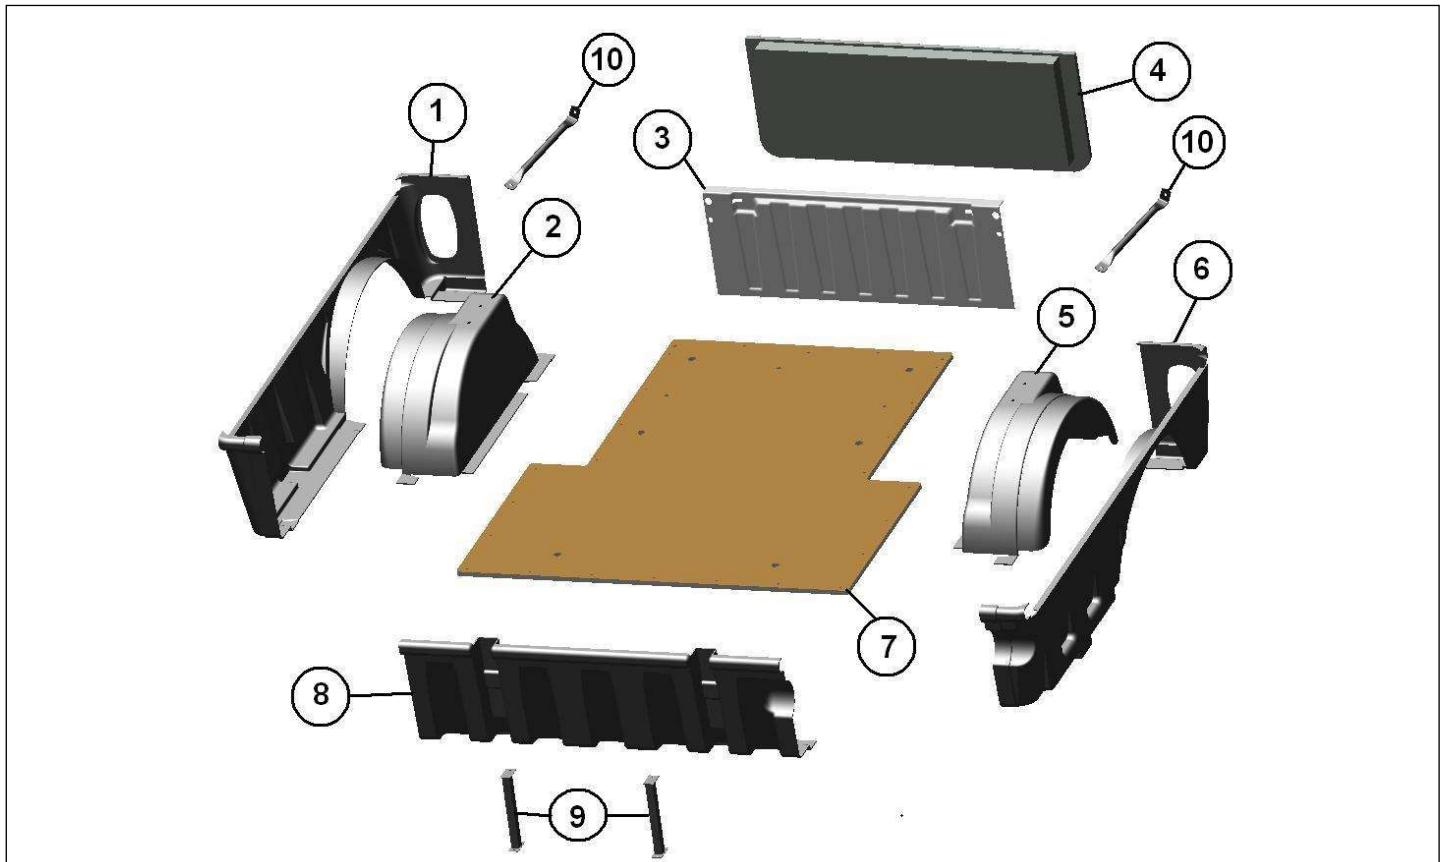

Spare parts

Body

Rep	Reference	Description	Qty	Remarks
1	127MT252	PLATFORM RIGHT SIDE	1	
2	127MT254	RIGHT WHEEL ARCH	1	
3	127MD503	INSIDE STEEL MESH SIDE	1	
4	127MB504	TAILGATE OUTER PANEL	1	
5	127MT255	LEFT WHEEL ARCH	1	
6	127MT253	PLATFORM LEFT SIDE	1	
7	127MT250	PLATFORM FLOOR	1	
8	127MT251	PLATFORM FRONT SIDE	1	
9	127MT256	REAR PLATFORM BASE	2	
10	127MT659	PLATFORM REINFORCEMENT	2	