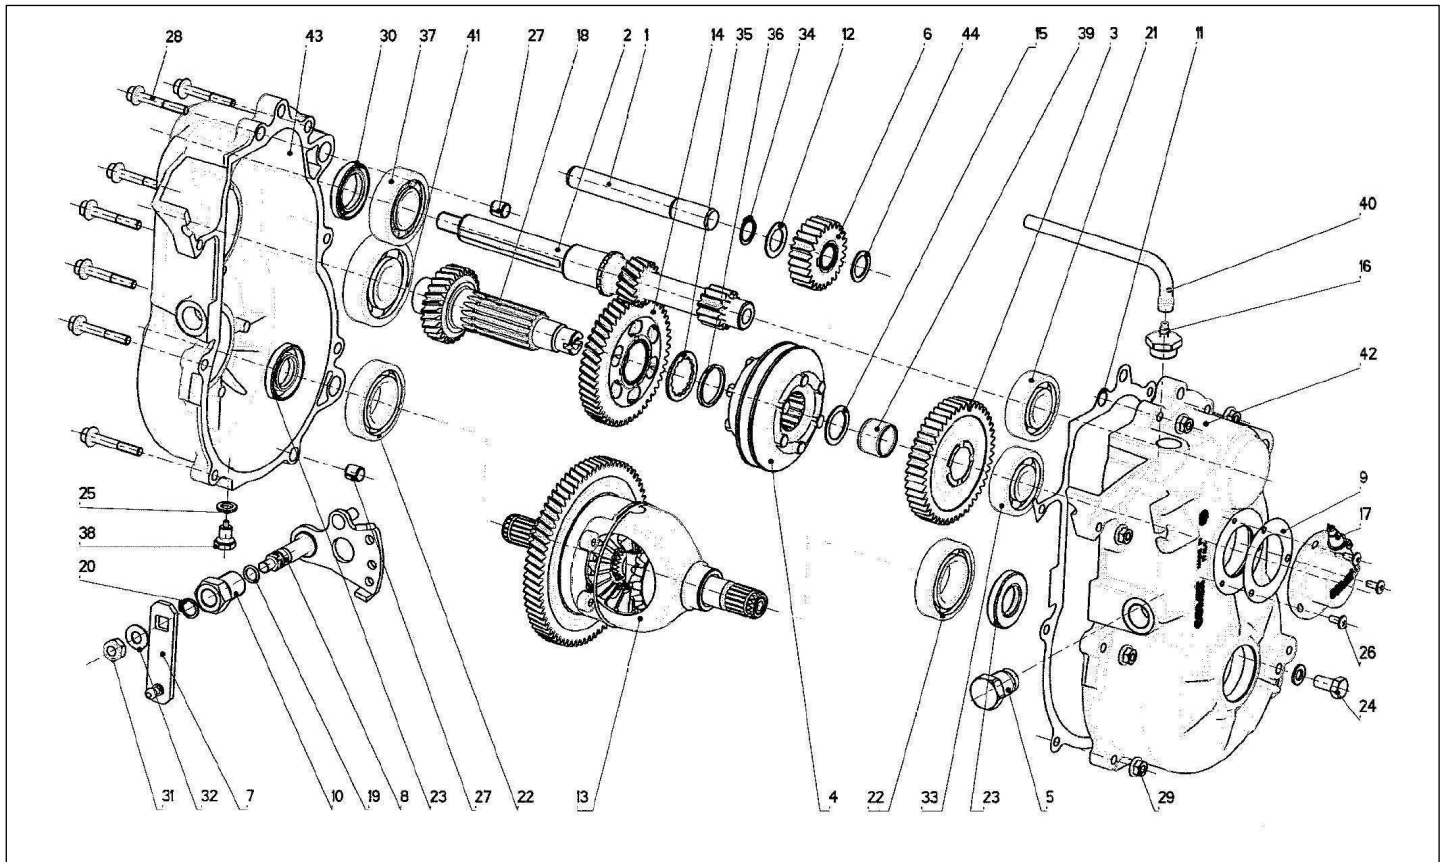

Spare parts

Engine components

Rep	Reference	Description	Qty	Remarks
1	121MV019	THROTTLE PEDAL 600D (LEFT HAND	1	
1	121MV019Z	THROTTLE PEDAL 600D (RIGHT HAND	1	
2	121MT021	THROTTLE CABLE FOR DIESEL	1	
2	121K021Z	THROTTLE CABLE	1	UK
3	121K022	THROTTLE PEDAL SPACER	1	
4	121AX020	TORSION SPRING BRACKET	1	
5	121K042	ACCELERATOR CABLE MOUNTING	1	
6	121K901	SLEEVE THROTTLE CABLE	1	
7	121AP006	ACCELERATOR PEDAL PAD	1	

Spare parts

Transmission

Rep	Reference	Description	Qty	Remarks
1	123AJ501	INVERTER BRIDGE 2 DOGS 1/8	1	
1	123AJ501Z	INVERTER BRIDGE 2 DOGS 1/8	1	
2	123MD002	WOODRUF KEY	1	
3	123W011	PULLEY SECURING NUT	1	
4	123K034	DRIVE BELT GUIDE ROD	1	
5	121AG006	ENGINE MOUNTING 65SH milled	1	
6	123A8	ZINC PLATED BOLT M12 x 135 8/8	1	
7	123D10	WASHER D8 L3	1	
8	123A11	NYLOK NUT 12MM	2	
10	121AG005	screw head milled	1	
11	123AX036Z	BOOT OFF BRIDGE	1	

Spare parts

Transmission

Rep	Reference	Description	Qty	Remarks
1	123AT012	REVERSE LEVER	1	
2	123AS014	CABLE INVERTER UK + D TRUCK	1	
3	128AP041	BEAM REVERSE LEVER + CONTACT	1	
4	123AT015	BELLOWS	1	
5	123AT058	STICKER BLACK	1	
6	123AT016	INTERFACE CONSOLE / LEVER BOOT	1	
7	123AT018	TIP CLIP BALL	2	
8	123AT017	CLIP SAFETY	1	

Spare parts

Transmission

Rep	Reference	Description	Qty	Remarks
1	123ARC5	REVERSE SHAFT	1	
2	123AJC20	ARBRE D'ENTREE 1/8	1	
3	123ARC18	REDUCTION GEAR 1st	1	
4	123ARC9	COUPLING	1	
5	123ARC24	HOUSING FOR SPRING	1	
6	123ARC7	REVERSE GEAR MOBILE	1	
7	123AJC35	LEVIER	1	
8	123ARC2	SELECTOR	1	
9	123AC50	GASKET	1	
10	123KC32	SHAFT SLEEVE	1	
11	123KC43	GASKET	1	
12	123ARC8	WASHER SHOULDER	1	
13	123MBC54	FINAL DRIVE UNIT 8:1	1	
14	123ACC21	FORWARD GEAR, ON MAINSHAFT	1	
15	123ARC22	WASHER SP 1	1	
16	123AAC12	TUBE	1	
17	123AAC48	Speed Sensor	1	
18	123AJC19	ARBRE 2ème REDUCTION 1:8	1	
19	123AC33	O RING	1	
20	123AC34	CIRCLIP	1	
21	123AC4	BEARING	1	
22	123AC45	BEARING	2	
23	123AC1	DRIVE SHAFT OIL SEAL	2	