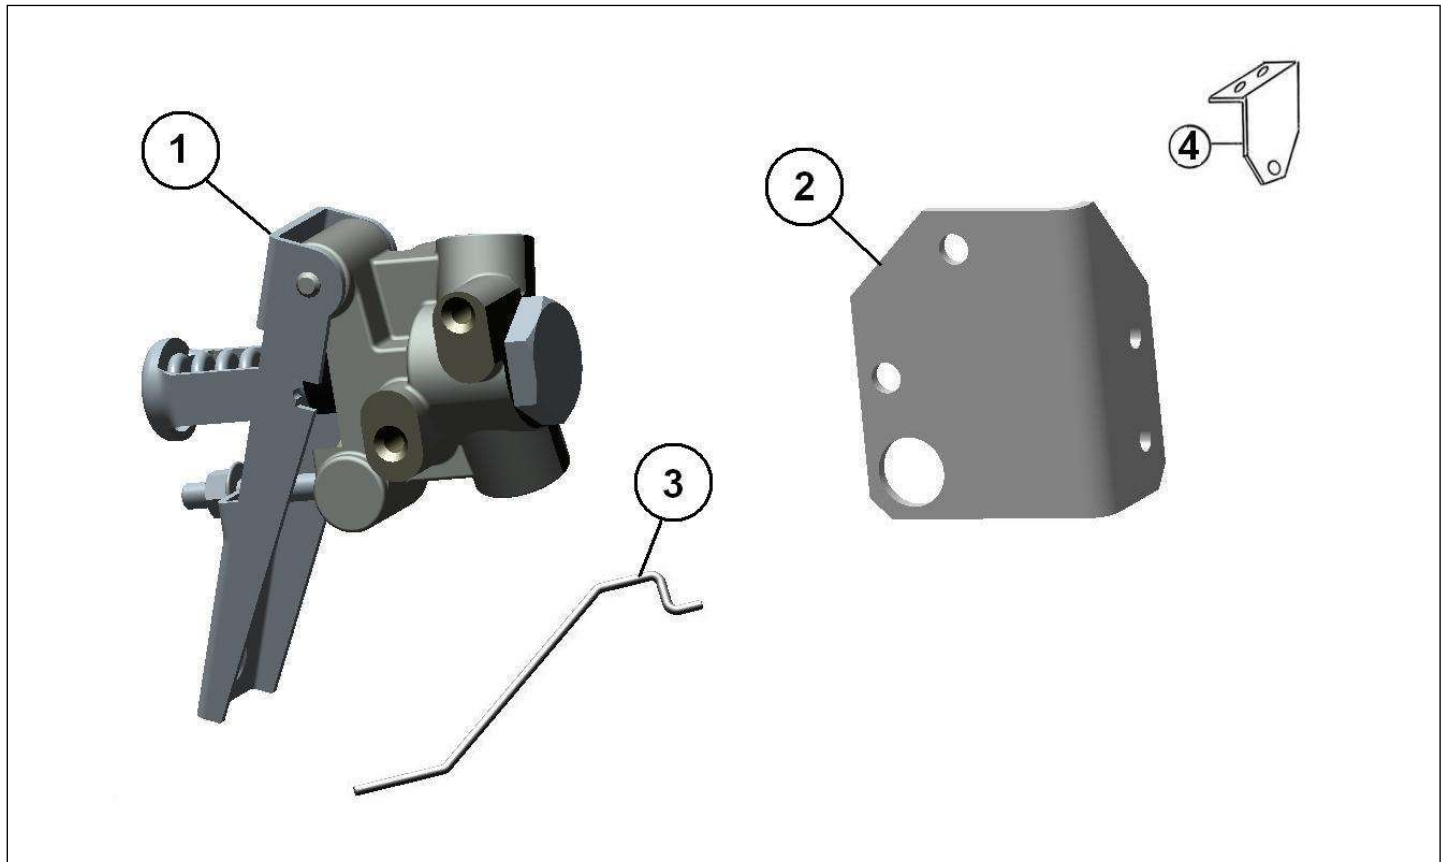

Spare parts

Brakes, Mechanical system

Rep	Reference	Description	Qty	Remarks
1	126MB016	LOAD SENSING VALVE	1	
2	126MB090	LOAD SENSING VALVE SUPPORT	1	
3	126MB050	LOAD SENSING VALVE OPERATING	1	
4	126MB091	MOUNTING BRKT. LOAD SENSING	1