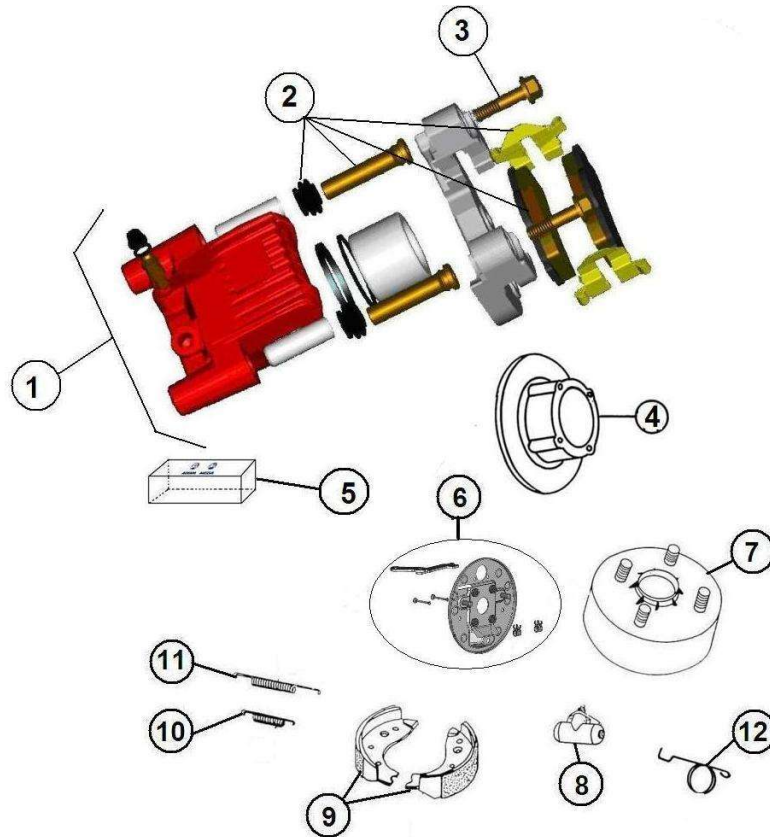

Spare parts

Brakes, Mechanical system

Rep	Reference	Description	Qty	Remarks
1	126AR063	BRACKET LEFT	1	
1	126AR064	BRACKET RIGHT	1	
2	126AR065	KIT SET OF BRAKE PADS	1	
3	126AR071	SCREW	1	
4	126AR028	DISC BRAKE 220	2	
5	126AR850	LOT DE 10KITS 6AR065	1	
6	126AX026	KIT BRAKE PANEL REAR RIGHT NU	1	
6	126AX027	KIT BRAKE PANEL REAR LEFT NU	1	
7	126MB030B	REAR BRAKE DRUM (CAST IRON)	2	
8	126A24	REAR WHEEL CYLINDER	2	
9	126AP031	SEAL BRAKE: 2 SETS	1	
10	126A35A	SPRING SHORT	2	
11	126A35B	BRAKE SHOE RETURN SPRING LONG	2	
12	126K083	SPRING L/H	1