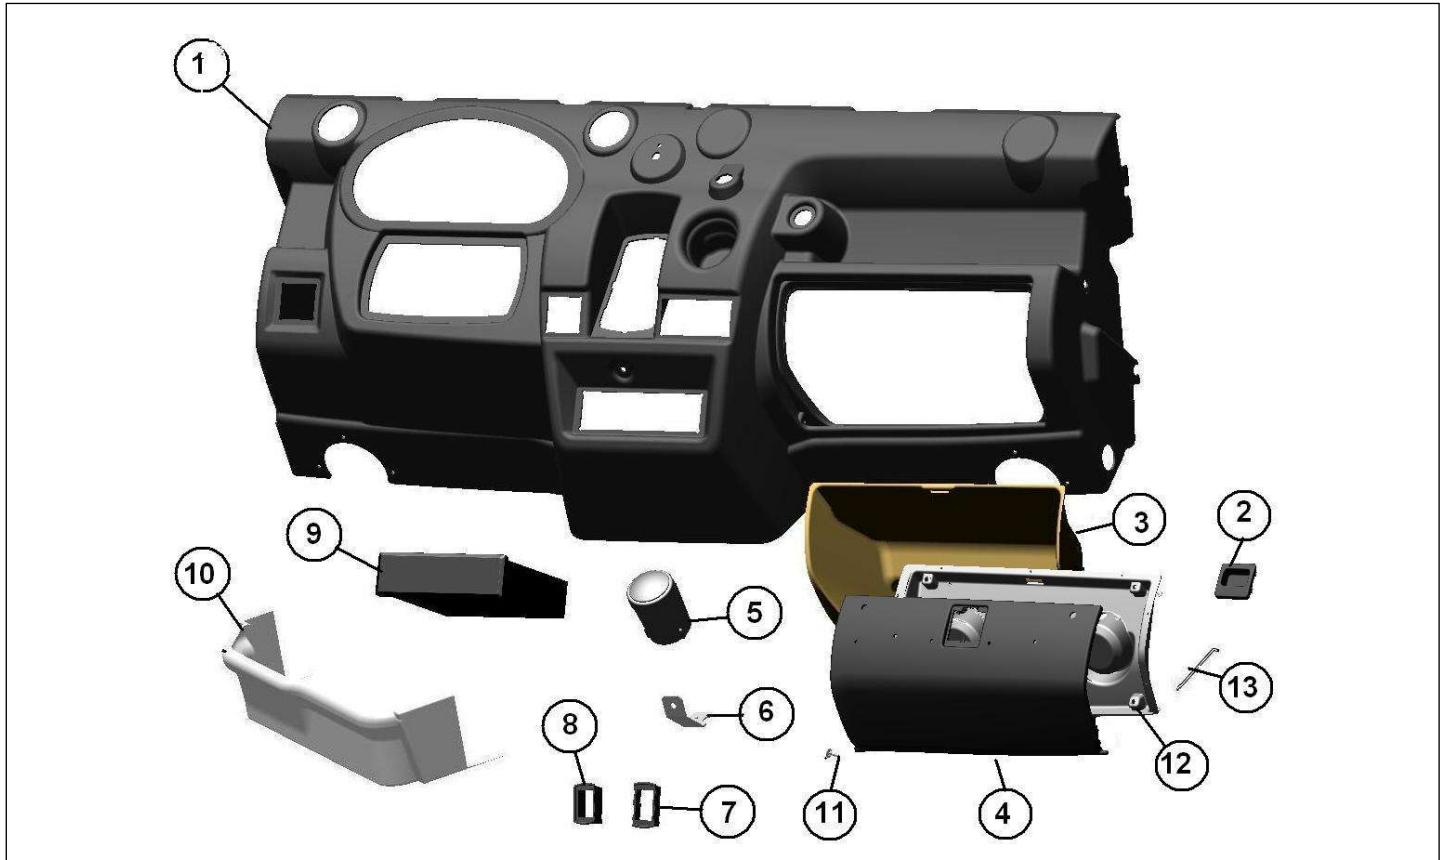

Spare parts

Body

Rep	Reference	Description	Qty	Remarks
1	127MT126	SEAT BELT KIT	2	
2	127MT641	TENSION BELT	2	
3	127MT009	TENSION BELT STRAP	1	

Spare parts

Body

Rep	Reference	Description	Qty	Remarks
1	127MT123	DASHBOARD (LEFT HAND DRIVE)	1	
1	127MT123Z	DASHBOARD (RHD)	1	UK
2	127AP179A	LATCH	1	
3	127MT125	GLOVE BOX (LEFT HAND DRIVE)	1	
3	127MT125Z	GLOVE BOX (RHD)	1	UK
4	127AP178	GLOVE BOX DOOR	1	
5	127MD124	ASHTRAY INSERT	1	
6	127MT461	DASHBOARD SUPPORT	1	
7	127MP332	CENTRAL SWITCH BKT	2	
8	127MP331	LATERAL SWITCH BKT	6	
9	127G304	RADIO APERTURE BLANKING PANEL	1	
10	127MT720	BOTTLE HOLDER	1	
11	127AP181	AXIS HINGE GLOVE	1	
12	127AP180	AGAINST BOX DOOR GLOVES	1	
13	127AP128	CORD BOX GLOVES	1	