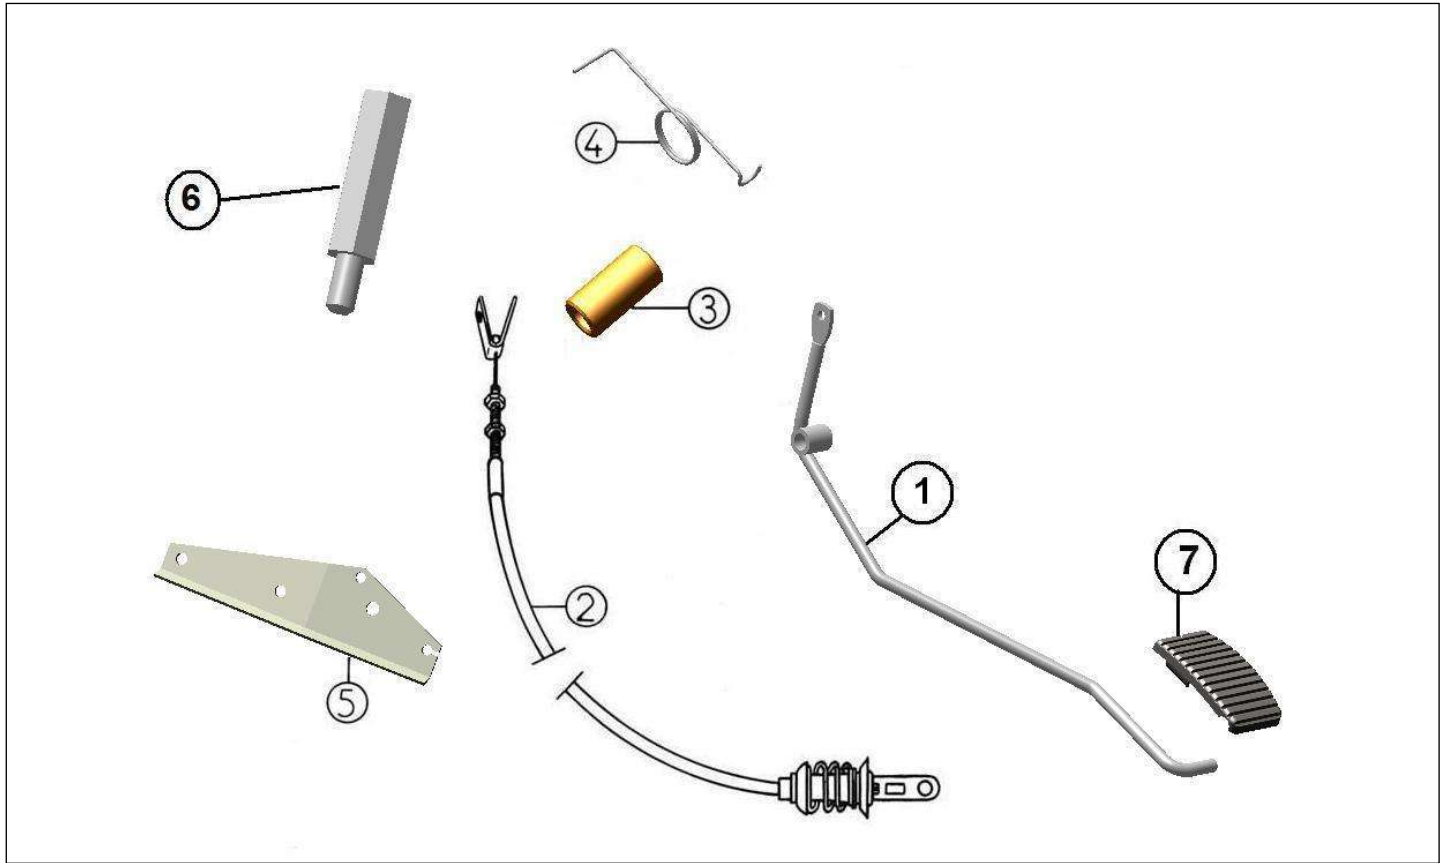

Website:

Spare parts

Engine components

Rep	Reference	Description	Qty	Remarks
1	121F43	RADIATOR MOUNTING RUBBER 50 SH	2	
2	121MD035A	RADIATOR SUPPORT	1	
3	121K058	RADIATOR COWLING	1	
4	121MD040A	RADIATOR SECURING HOOK	2	
5	121MD116A	KIT CROCHET FIXING VOLUTE	2	
7	121MD036A	RADIATOR SUPPORT	1	
8	121H002	R/H ENGINE MOUNTING BRACKET 400	1	
9	121AS004	FRONT ENGINE SUPPORT	1	
10	121MD028A	AIR CLEANER SUPPORT	1	
11	121MD029A	SPACER	2	
12	12V00600	Z602 ENGINE	1	
13	121MD075	ELASTIC STRAP	1	
14	121MD002	REINFORCEMENT	1	
15	121K006A	ENGINE MOUNTING 45SH	2	
16	121AJ008	SHEATH HOT AIR DIAMETRE 45 LG280	1	
17	121AA071	KUBOTA MOTOR SEWN BADGE	1	
18	121W070	WATER TEMPERATURE SENDER UNIT	1	

Spare parts

Engine components

Rep	Reference	Description	Qty	Remarks
1	121MV019	THROTTLE PEDAL 600D (LEFT HAND	1	
1	121MV019Z	THROTTLE PEDAL 600D (RIGHT HAND	1	
2	121MT021	THROTTLE CABLE FOR DIESEL	1	
2	121K021Z	THROTTLE CABLE	1	UK
3	121K022	THROTTLE PEDAL SPACER	1	
4	121AX020	TORSION SPRING BRACKET	1	
5	121K042	ACCELERATOR CABLE MOUNTING	1	
6	121K901	SLEEVE THROTTLE CABLE	1	
7	121AP006	ACCELERATOR PEDAL PAD	1	