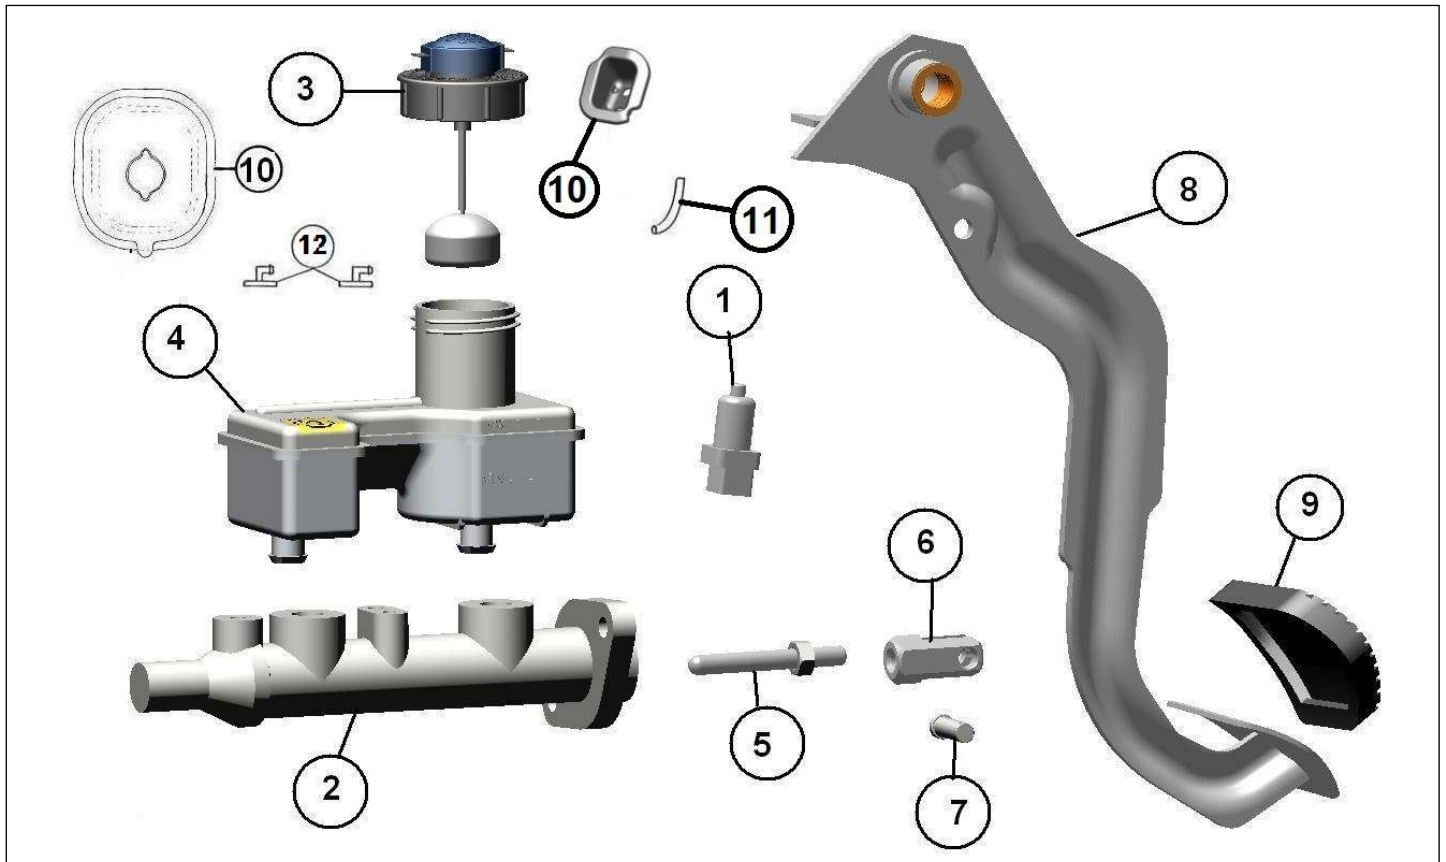

Spare parts

Brakes, Hydraulic system

Rep	Reference	Description	Qty	Remarks
1	126AP015	STOP CONTACTOR	1	
2	126MP014	MASTER CYLINDER 3 OUTPUTS	1	
3	126A13	BRAKE MASTER CYLINDER CAP, WITH	1	☒
4	126A12	BRAKE FLUID RESERVOIR	1	☒
5	126MP010	MASTER CYLINDER PUSHROD	1	
6	126AP008	CLEVIS	1	
7	126A9	CLEVIS PIN	1	
8	126MT005	BRAKE PEDAL (LEFT HAND DRIVE)	1	
8	126AS005Z	BRAKE PEDAL	1	☒ UK
9	126AP006	RUBBER PAD	1	
10	126AS096AZ	BOWL BRACKET BRAKE	1	UK
11	126AS997	HOSE BRAKE FLUID 8mm	1	☐ UK
12	126AP092Z	PIPET HOSE FITTING	2	UK