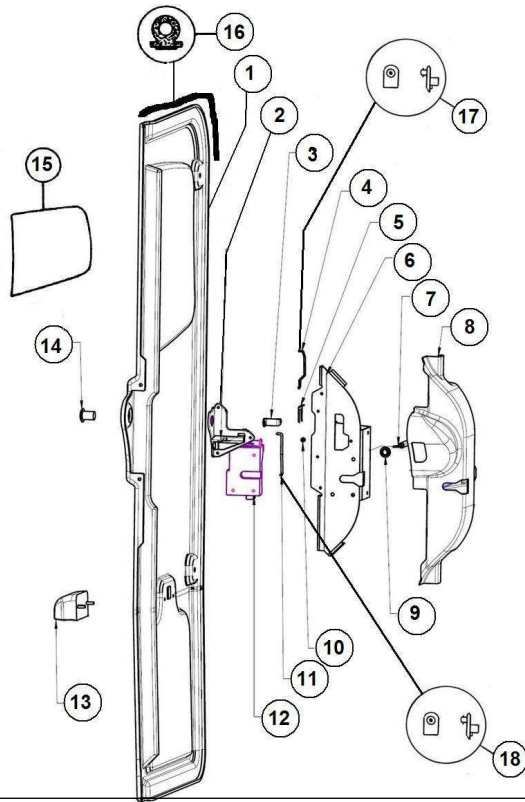

Spare parts

Body

Rep	Reference	Description	Qty	Remarks
1	127MD811	L/H POLYESTER SLAM DOOR, NO	1	
1	127MD811D	L/H POLYESTER SLAM DOOR, WITH	1	
2	127AA106	L/H OUTER DOOR HANDLE	1	
3	127AA069	PLATE L/H	1	
4	127K079	L/H DOOR BARREL TO LOCK ROD	1	
5	127K056	KEY BARREL FIXING CLIP	1	
6	127MD188	TAILGATE KEY BARREL MOUNTING	1	
7	127K074	INTERIOR DOOR LOCK BUTTON R/H	1	
8	127MD189A	COVER PLATE LOCK	1	
9	127K076	WIRE-PASS	1	
10	127MD338	SLEEVE	1	
11	127MD077	L/H DOOR MECH LOCK ROD	1	
12	127K062	L/H DOOR LOCK ASSY	1	
13	128MB051	NUMBER PLATE LAMP ASSY	1	
14	124MB019A	IGNITION LOCK+4 BARRELS	1	
14	124MT019B	IGNITION BARREL + 4 BARREL LOCKS +	1	
15	127K111V	R/H/R QUARTER GLASS TINTED	1	
16	127MB796	MAIN SEAL. REAR DOORS	1	
17	127AA488	BLUE CLIPS DOOR CYLINDER	1	
18	127AA487	WHITE CLIPS EXTERNAL HANDLE	1