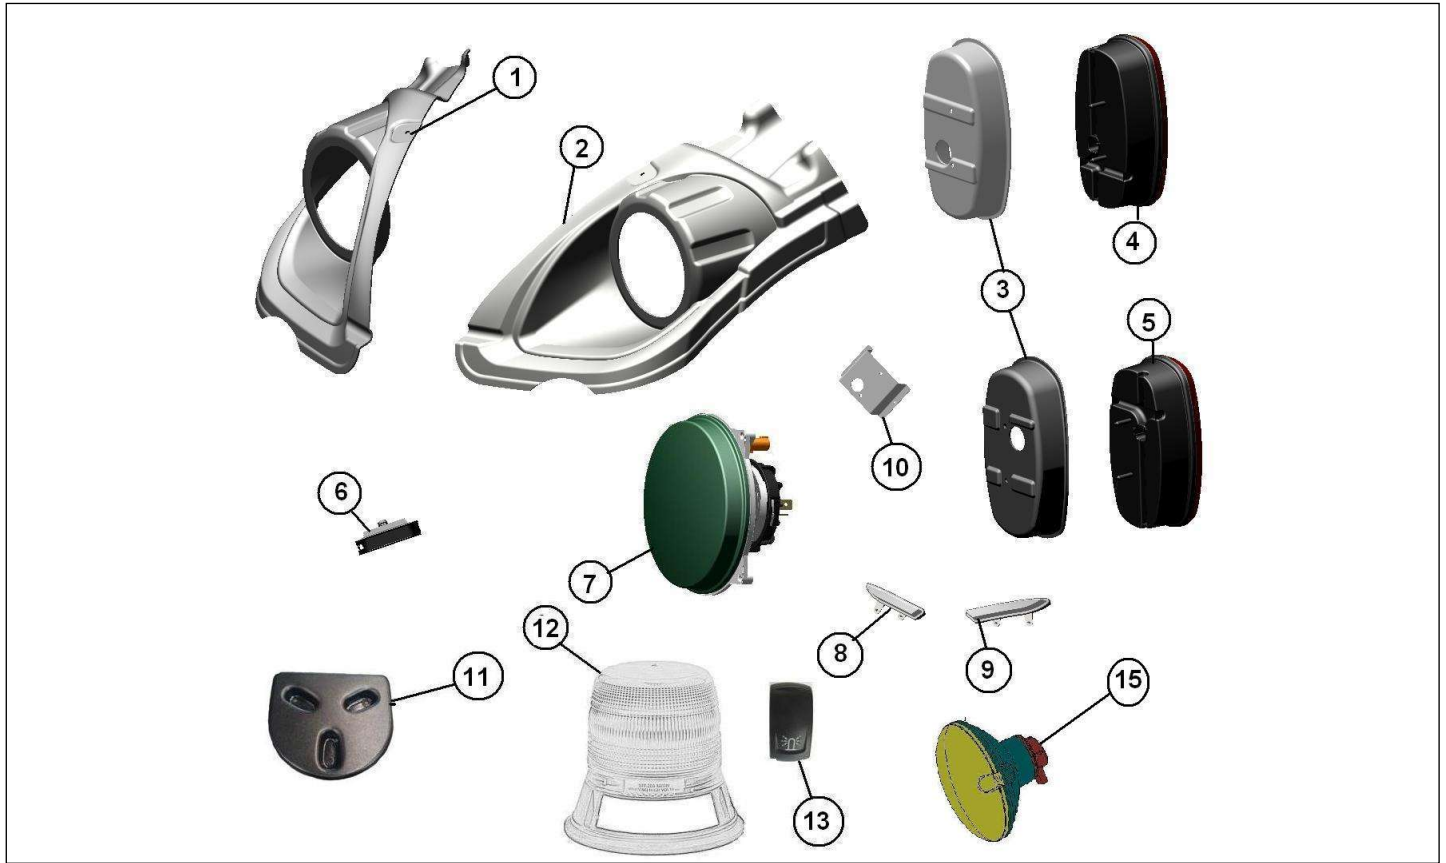

Spare parts

Body

Rep	Reference	Description	Qty	Remarks
1	127MT710	BEFORE RAISING	1	
2	127MT711	ENHANCING SIDE	2	
3	127MP669	HINGE FRONT	4	
4	127MT775	PLYWOOD THREAD	2	
5	127MT717	CROSS ENHANCER	1	
6	127MB803	CATCH A ZIPPER	4	
7	127MP804	BASE LATCH	4	
8	127MP726	NET ENHANCES LONG	1	

Spare parts

Electrical components

Rep	Reference	Description	Qty	Remarks
1	128MT016	STRAPPING PROJECTOR AVD	1	
2	128MT015	STRAPPING PROJECTOR AVG	1	
4	128MD008	TAIL LIGHT RIGHT BACK WITH	1	
4	128MS008	REAR LIGHT WITH BACKUP LIGHT	1	CHASSIS CABINE
5	128MD009	LEFT REAR FOG	1	
5	128MS009	REAR LIGHT WITH FOG LIGHT	1	CHASSIS CABINE
6	128AA051	NUMBER PLATE LAMP ASSY	1	
6	128MB051	NUMBER PLATE LAMP ASSY	1	
7	128MP003	HEADLIGHT	2	-->VLGTV690MF.....2018419
7	128MP003Z	HEADLAMP (RHD)	2	UK -->VLGTV690MF.....2018419
7	128MT003	HEADLAMP	2	VLGTV690MF.....2018420-->
7	128MT003Z	HEADLAMP (RHD)	2	UK VLGTV690MF.....2018420-->
8	128AP152	DIURNAL FIRE RIGHT	1	
9	128AP153	DIURNAL FIRE LEFT	1	
10	128MS017	TAILLIGHT MOUNTING	2	
11	128MT005	HEADLAMP SETTING SCREW	6	
12	128MP122	REVOLVING LIGHT SUPPORT	1	
13	128MP120	FEUX FLASH LED	1	
14	128MP123	BEACON SWITCH	1	
15	128MP006	FRONT SIDE INDICATOR	2	