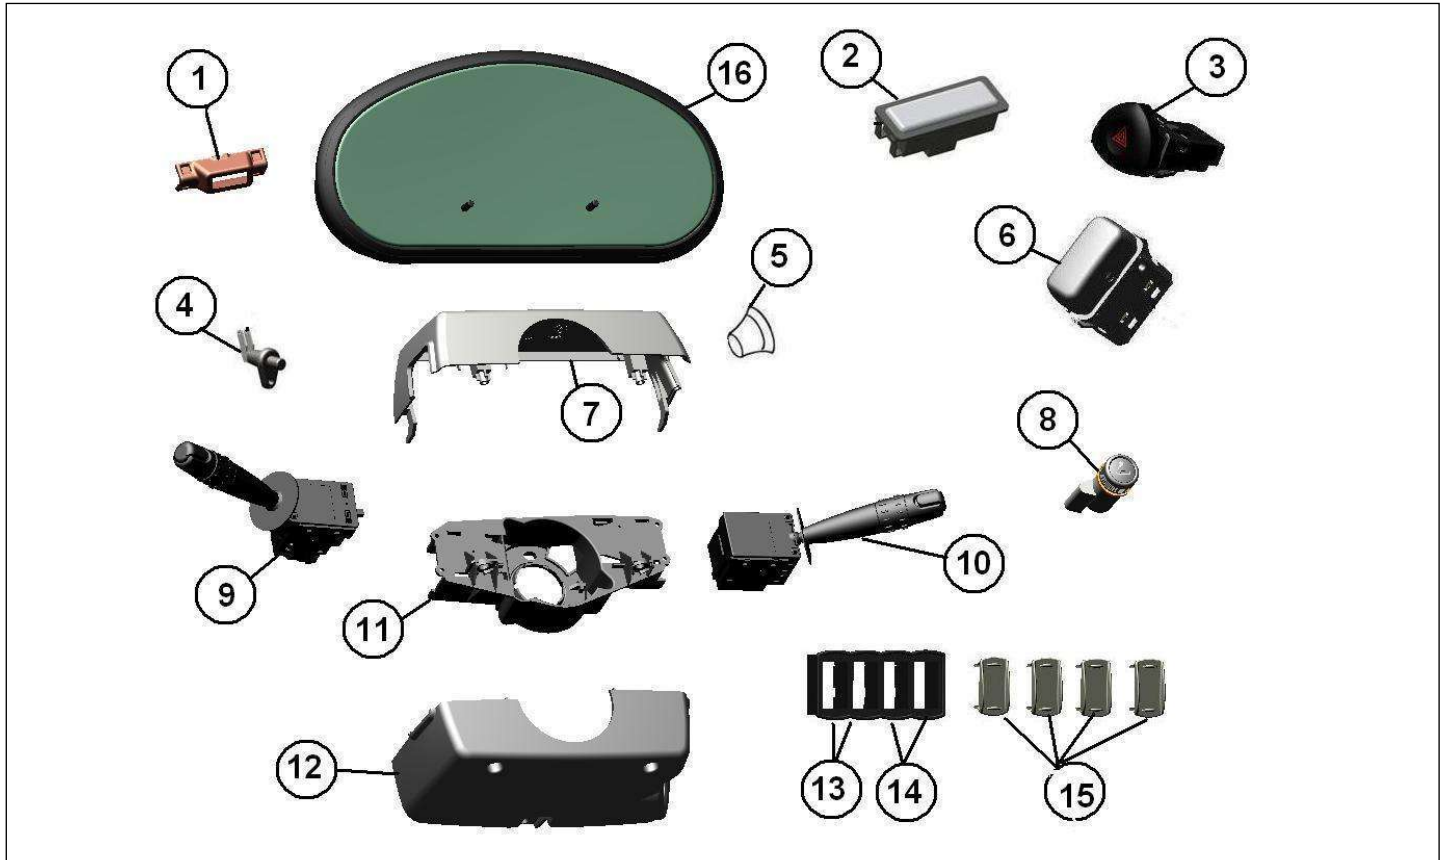

Spare parts

Electrical components

Rep	Reference	Description	Qty	Remarks
1	128MT018	INTERIOR LAMP HOUSING	1	
2	128K001	INTERIOR LIGHT ASSY	1	
3	128MP037	WARNING SWITCH	1	
4	128K002	CONTACT SWITCH	1	
5	128K074	IGNITION LOCK SHROUD	1	
6	128MT035	WINDOW SWITCH	2	
7	128AP121	STEERING COLUMN UPPER COVER	1	
8	128AA080	CIGAR LIGHTER COMPLETE	1	
9	128MB039	LIGHT SWITCH ASSY	1	
11	128K071	SWITCH SUPPORT BRACKET	1	
12	128AP120	STEERING COLUMN LOWER COVER	1	
13	127MP332	CENTRAL SWITCH BKT	6	
14	127MP331	LATERAL SWITCH BKT	2	
15	128MP034	SWITCH HOUSING CAP	x	
16	128MV033	INSTRUMENT HEAD ASSY 80KM/H 600D	1