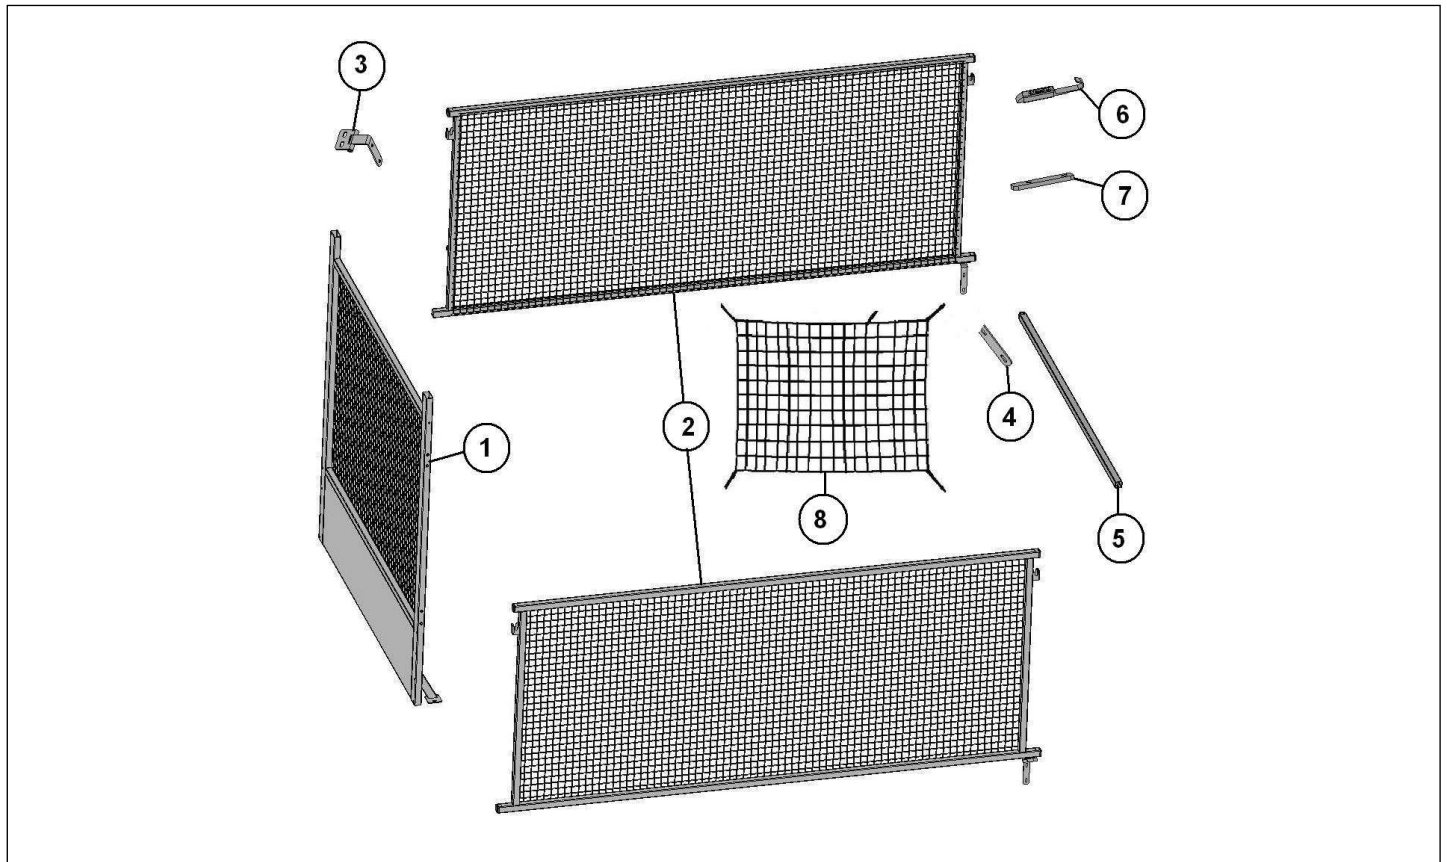

Spare parts

Body

Rep	Reference	Description	Qty	Remarks
1	127MT710	BEFORE RAISING	1	
2	127MT711	ENHANCING SIDE	2	
3	127MP669	HINGE FRONT	4	
4	127MT775	PLYWOOD THREAD	2	
5	127MT717	CROSS ENHANCER	1	
6	127MB803	CATCH A ZIPPER	4	
7	127MP804	BASE LATCH	4	
8	127MP726	NET ENHANCES LONG	1	