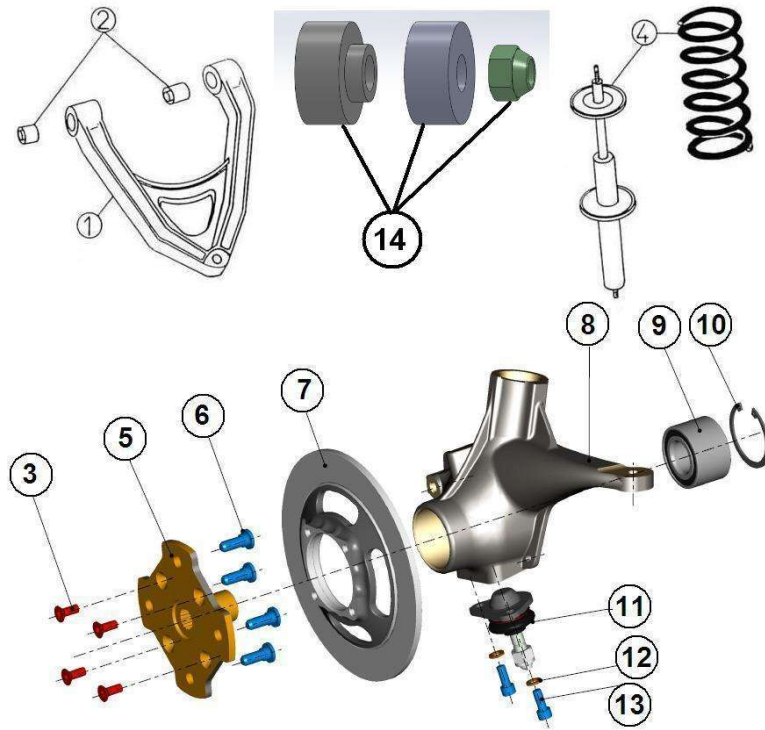

Spare parts

Front Suspension

Rep	Reference	Description	Qty	Remarks
1	124L005	FRONT WISHBONE	2	
2	124A7	RUBBER BUSH	4	
3	126K029	COUNTERSUNK SCREW, BRAKE DISC	8	
4	124L009	FRONT SHOCK ABSORBER	2	
5	124AP038	HUB	2	
6	126K028A	FRONT WHEEL STUD	8	
7	126AR028	DISC BRAKE 220	2	
8	124AR010	HUB CARRIER LEFT	1	
8	124AR011	HUB CARRIER RIGHT	1	
9	124G002	FRONT WHEEL BEARING	2	
10	124G006	CIRCLIP	2	
11	124K008	BALLJOINT	2	
12	123AC36	WASHER	4	
13	126AP125	VIS HEX 8x20	4	
14	124AP012	SILENT BLOCK 2 STOSSDÄMPFER KIT.	2