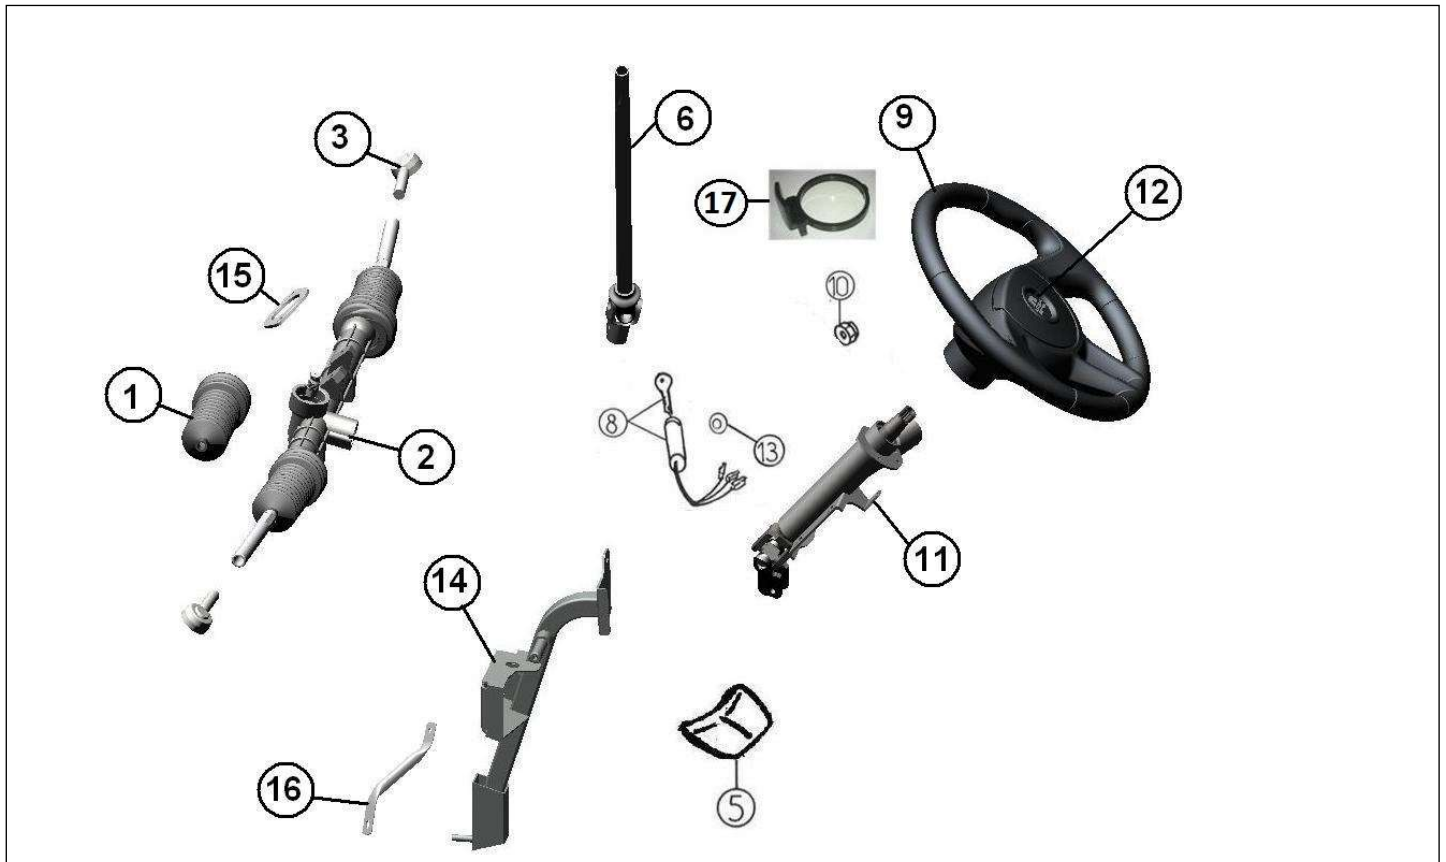

Spare parts

Front Axel / Steering

Rep	Reference	Description	Qty	Remarks
1	124A25	STEERING RACK RUBBER GAITOR	2	
2	124MI514	STEERING RACK LEFT HAND DRIVE	1	
3	124K014	TRACK ROD END 97	2	
5	124MD020	SEALING COLUMN	1	
6	124MT015	LOWER STEERING STEM	1	
8	124MB019A	IGNITION LOCK+4 BARRELS	1	
8	124MT019	IGNITION BARREL + 2 BARREL LOCKS +	1	
8	124MT019B	IGNITION BARREL + 4 BARREL LOCKS +	1	
9	124AP017A	STEERING WHEEL PACK VERSION	1	
10	124K023	STEERING WHEEL FIXING BOLT	1	
11	124AX022	HIGH STEERING COLUMN	1	
12	124MT030	WHEEL CENTER eTRUCK N1	1	
13	124MB042	IGNITION BARREL TRIM	1	
14	124MT033	HANGING PEDALS HOLDER (LEFT	1	
15	124K041	SPACER	1	
16	124MT034	HANGING PEDALS PULLING	1	
17	124AY016	Ring for blinker return	1