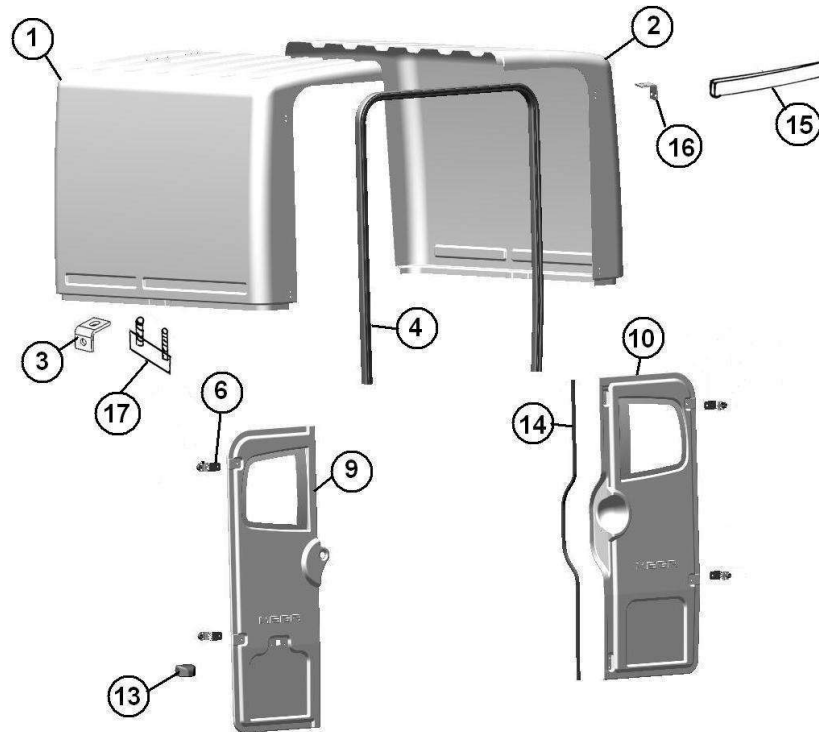

Spare parts

Body

Rep	Reference	Description	Qty	Remarks
1	127MB809	L/H VAN SIDE WITH 1/2 ROOF	1	
1	127MB809A	L/H VAN SIDE WITH 1/2 ROOF	1	
2	127MB808	R/H VAN SIDE WITH 1/2 ROOF	1	
2	127MB808A	R/H VAN SIDE WITH 1/2 ROOF	1	
3	127MB739	SQUARE OF CONNECTION	2	
4	127MB694P	REAR ARCH	1	
6	127MB800	HINDGE	4	
9	127MD811	L/H POLYESTER SLAM DOOR, NO	1	
10	127MD810	R/H POLYESTER SLAM DOOR, NO	1	
13	128MB051	NUMBER PLATE LAMP ASSY	1	
14	127MD640	R/H DOOR MAIN SEAL	1	
15	127MB095A	REAR CAP, VAN	1	
16	127MB801	HINDGE SUPPORT PLATE	4	
17	127MB738	ATTACH CELL POLYESTER	4	
18	127MT086	DOOR RUBBER STOPPER	2