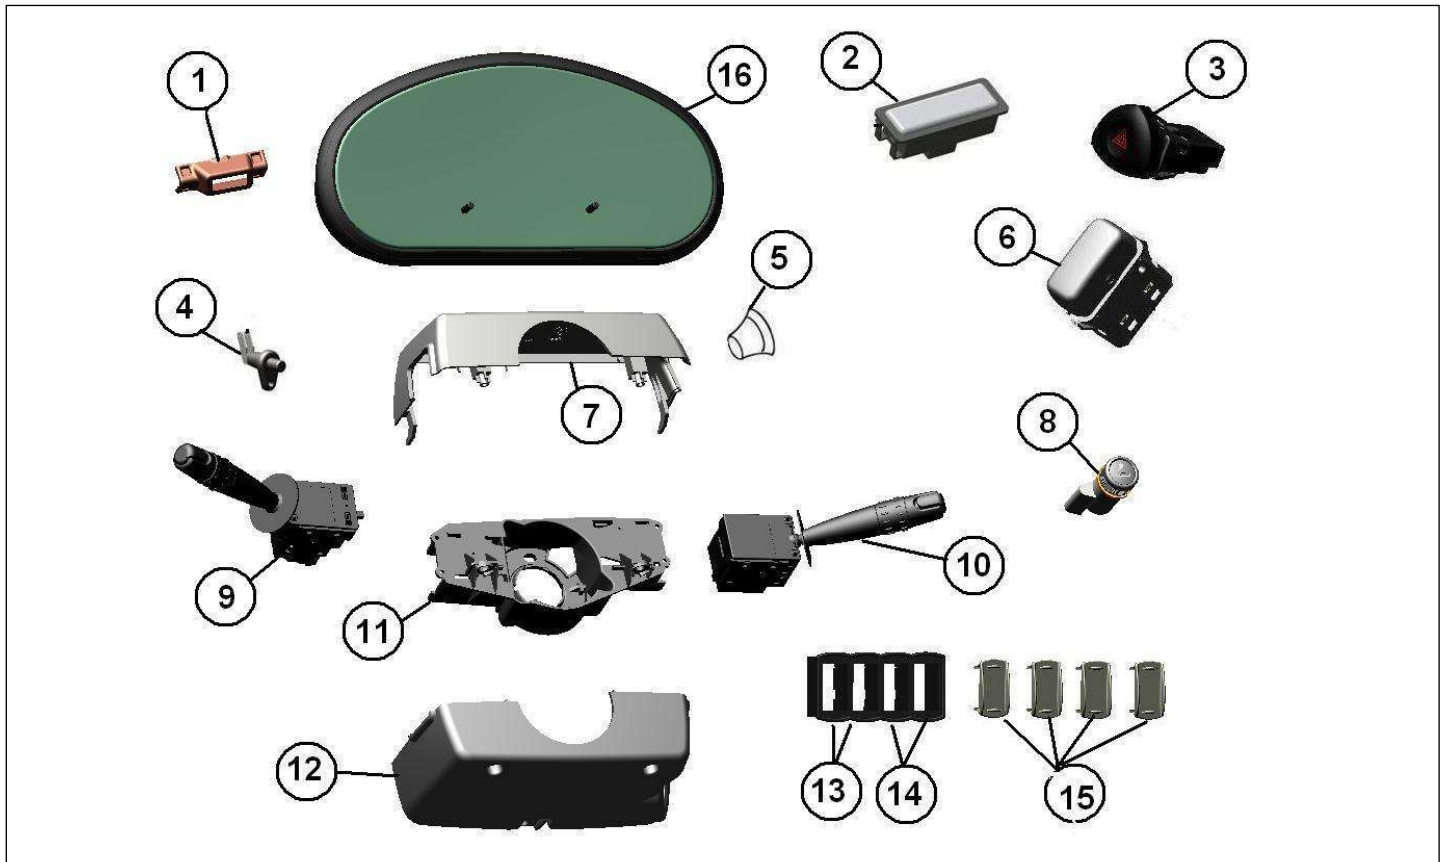

Spare parts

Electrical components

Rep	Reference	Description	Qty	Remarks
1	128MT018	INTERIOR LAMP HOUSING	1	
2	128K001	INTERIOR LIGHT ASSY	1	
3	128MP037	WARNING SWITCH	1	
4	128K002	CONTACT SWITCH	1	
5	128K074	IGNITION LOCK SHROUD	1	
6	128MT035	WINDOW SWITCH	2	
7	128AP121	STEERING COLUMN UPPER COVER	1	
8	128AA080	CIGAR LIGHTER COMPLETE	1	
9	128AA039	INDICATOR/LIGHT STALK ASSY	1	
10	128AA038A	WIPER STALK FRONT	1	
11	128K071	SWITCH SUPPORT BRACKET	1	
12	128AP120	STEERING COLUMN LOWER COVER	1	
13	127MP332	CENTRAL SWITCH BKT	6	
14	127MP331	LATERAL SWITCH BKT	2	
15	128MP034	SWITCH HOUSING CAP	x	
16	128MW033	INSTRUMENT HEAD ASSY 80KM/H	1