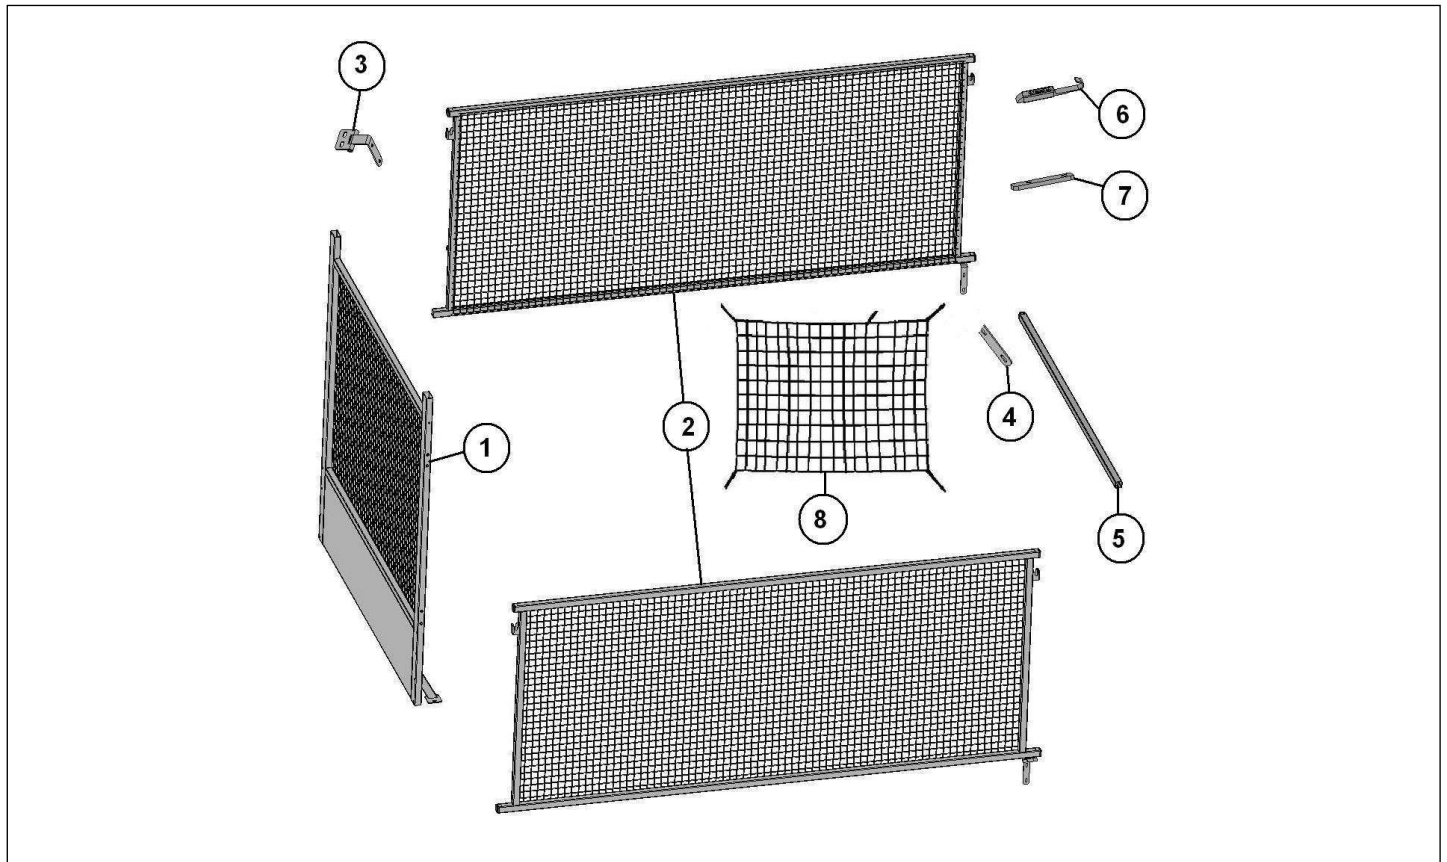

Spare parts

Body

Rep	Reference	Description	Qty	Remarks
1	127MT710	BEFORE RAISING	1	
2	127MT711	ENHANCING SIDE	2	
3	127MP669	HINGE FRONT	4	
4	127MT775	PLYWOOD THREAD	2	
5	127MT717	CROSS ENHANCER	1	
6	127MB803	CATCH A ZIPPER	4	
7	127MP804	BASE LATCH	4	
8	127MP726	NET ENHANCES LONG	1	