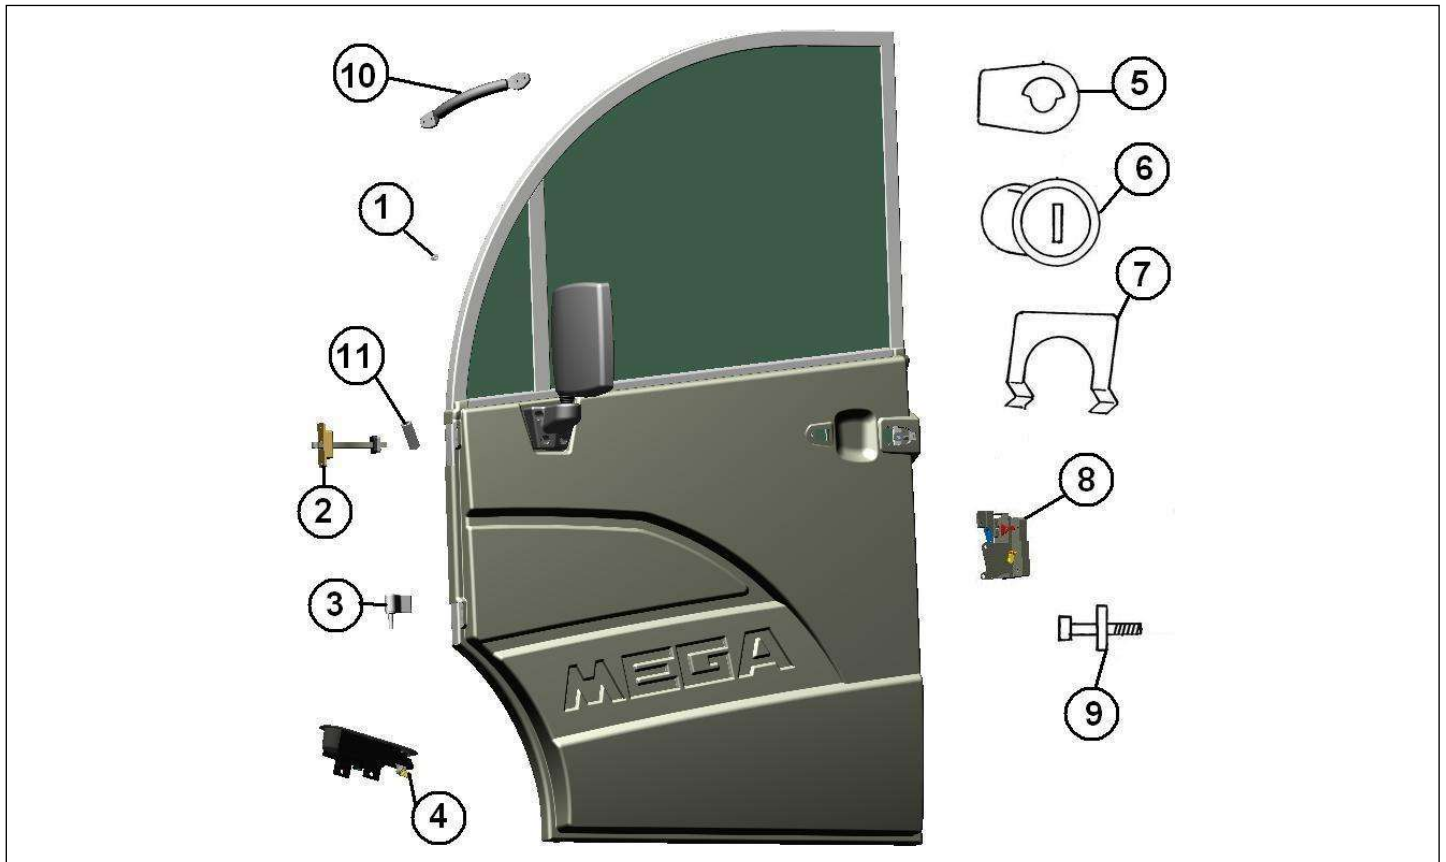

Spare parts

Body

Rep	Reference	Description	Qty	Remarks
1	127MT625	DEFLECTOR STOP	2	
2	127MT048	DOOR STOP	2	
3	127MT060	RIGHT CAB DOOR HINDGE FIXED.	1	
3	127MT061	LEFTT CAB DOOR HINDGE FIXED.	1	
4	127AA071	INNER DOOR HANDLE	2	
5	127MT069	PLATE	2	
6	124MB019A	IGNITION LOCK+4 BARRELS	1	
6	124MT019B	IGNITION BARREL + 4 BARREL LOCKS +	1	
7	127K056	KEY BARREL FIXING CLIP	1	
8	127K062	L/H DOOR LOCK ASSY	1	
8	127K063	R/H DOOR LOCK ASSY	1	
9	127K064	DOOR LOCK STRIKER PIN	2	
10	127MP071	INSIDE DOOR HANDLE	1	
11	127MT052	DOOR STOP SPACER	2	
12	127K909	NUT	2