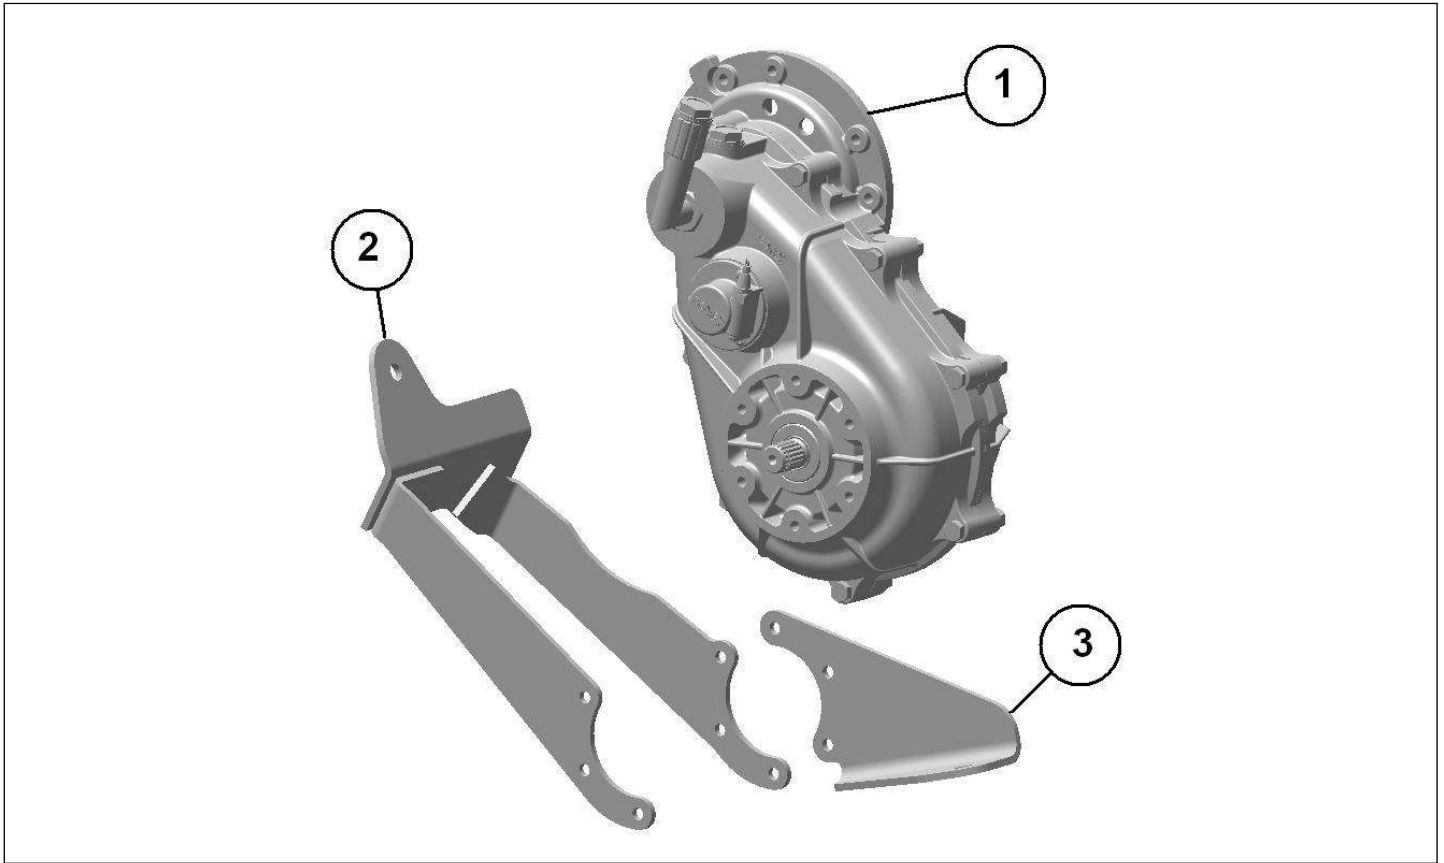

Spare parts

Transmission

Rep	Reference	Description	Qty	Remarks
1	123MW501	ELECTRIC SENSOR GEAR UNIT 1:9,22	1	
2	123MH003	MEDIUM REDUCER AV	1	
3	123MH016	GEAR REAR SUPPORT	1	

Spare parts

Transmission

Rep	Reference	Description	Qty	Remarks
1	123MH012	POWER LEVER INVERTER	1	
3	128AP041	BEAM REVERSE LEVER + CONTACT	1	
4	123AT015	BELLOWS	1	
5	123AT058	STICKER BLACK	1	
5	123AT059	STICKER CHROME	1	
6	123AT016	INTERFACE CONSOLE / LEVER BOOT	1	
7	123AT018	TIP CLIP BALL	2	
8	123AT017	CLIP SAFETY	1	