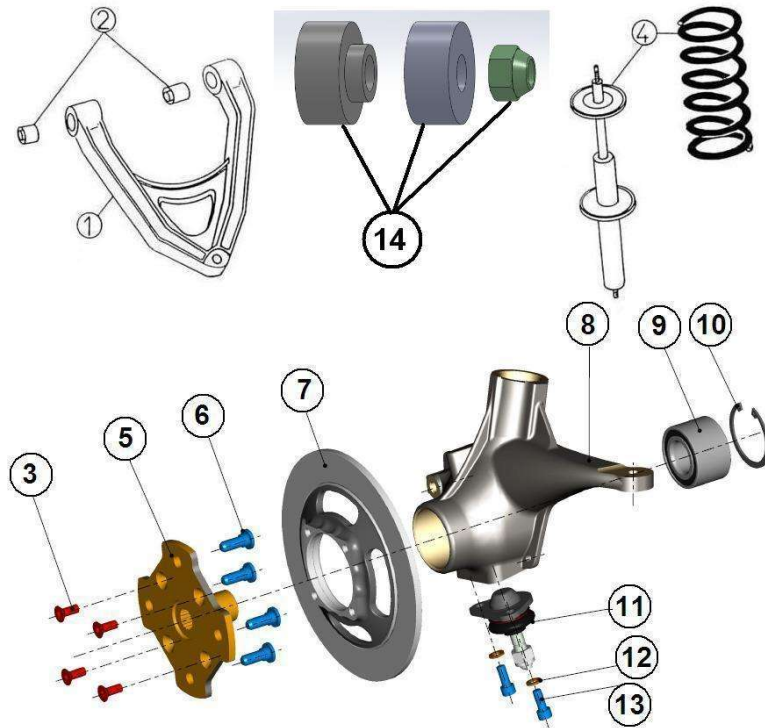

Spare parts

Transmission

Rep	Reference	Description	Qty	Remarks
1	123MWC46	HALF RIGHT CARTER	1	
2	123MW501	ELECTRIC SENSOR GEAR UNIT 1:9,22	1	
3	123AC50	GASKET	1	
4	123MCC43	GASKET	1	
5	123MCC02	OIL FILLER TUBE ELBOW	1	
6	123MPC20	INPUT SHAFT	1	
7	123MCC54	FINAL DRIVE UNIT 8:1	1	
8	123AAC48	Speed Sensor	1	
9	123MWC21	INTERMEDIATE SHAFT ASSEMBLY	1	
10	123AC4	BEARING	2	
11	123AC45	BEARING	1	
12	123AC1	DRIVE SHAFT OIL SEAL	2	
13	123AC30	WASHER	2	
14	123MBC40	DOWEL	2	
15	123MPC45	BREATHER PLUG	1	
16	123MBC47	PLUG	1	
17	123AC51	SCREW	3	
18	123AC1N	INPUT SHAFT OIL SEAL	1	
19	123AC4N	BEARING	2	
20	123MCC22	NUT	1	
21	123MCC15	SCREW	1	
22	123MPC16	FLANGE NUT	9	
23	123MCC45	BEARING	1	

Spare parts

Front Axel / Steering

Rep	Reference	Description	Qty	Remarks
1	124A25	STEERING RACK RUBBER GAITOR	2	
2	124MI514	STEERING RACK LEFT HAND DRIVE	1	
3	124K014	TRACK ROD END 97	2	
5	124MD020	SEALING COLUMN	1	
6	124MT015	LOWER STEERING STEM	1	
8	124MB019A	IGNITION LOCK+4 BARRELS	1	
8	124MT019	IGNITION BARREL + 2 BARREL LOCKS +	1	
8	124MT019B	IGNITION BARREL + 4 BARREL LOCKS +	1	
9	124AP017A	STEERING WHEEL PACK VERSION	1	
10	124K023	STEERING WHEEL FIXING BOLT	1	
11	124AX022	HIGH STEERING COLUMN	1	
12	124MT030	WHEEL CENTER eTRUCK N1	1	
13	124MB042	IGNITION BARREL TRIM	1	
14	124MT033	HANGING PEDALS HOLDER (LEFT	1	
15	124K041	SPACER	1	
16	124MT034	HANGING PEDALS PULLING	1	
17	124AY016	Ring for blinker return	1	

Spare parts

Front Suspension

Rep	Reference	Description	Qty	Remarks
1	124L005	FRONT WISHBONE	2	
2	124A7	RUBBER BUSH	4	
3	126K029	COUNTERSUNK SCREW, BRAKE DISC	8	
4	124L009	FRONT SHOCK ABSORBER	2	
5	124AP038	HUB	2	
6	126K028A	FRONT WHEEL STUD	8	
7	126AR028	DISC BRAKE 220	2	
8	124AR010	HUB CARRIER LEFT	1	
8	124AR011	HUB CARRIER RIGHT	1	
9	124G002	FRONT WHEEL BEARING	2	
10	124G006	CIRCLIP	2	
11	124K008	BALLJOINT	2	
12	123AC36	WASHER	4	
13	126AP125	VIS HEX 8x20	4	
14	124AP012	SILENT BLOCK 2 STOSSDÄMPFER KIT.	2	