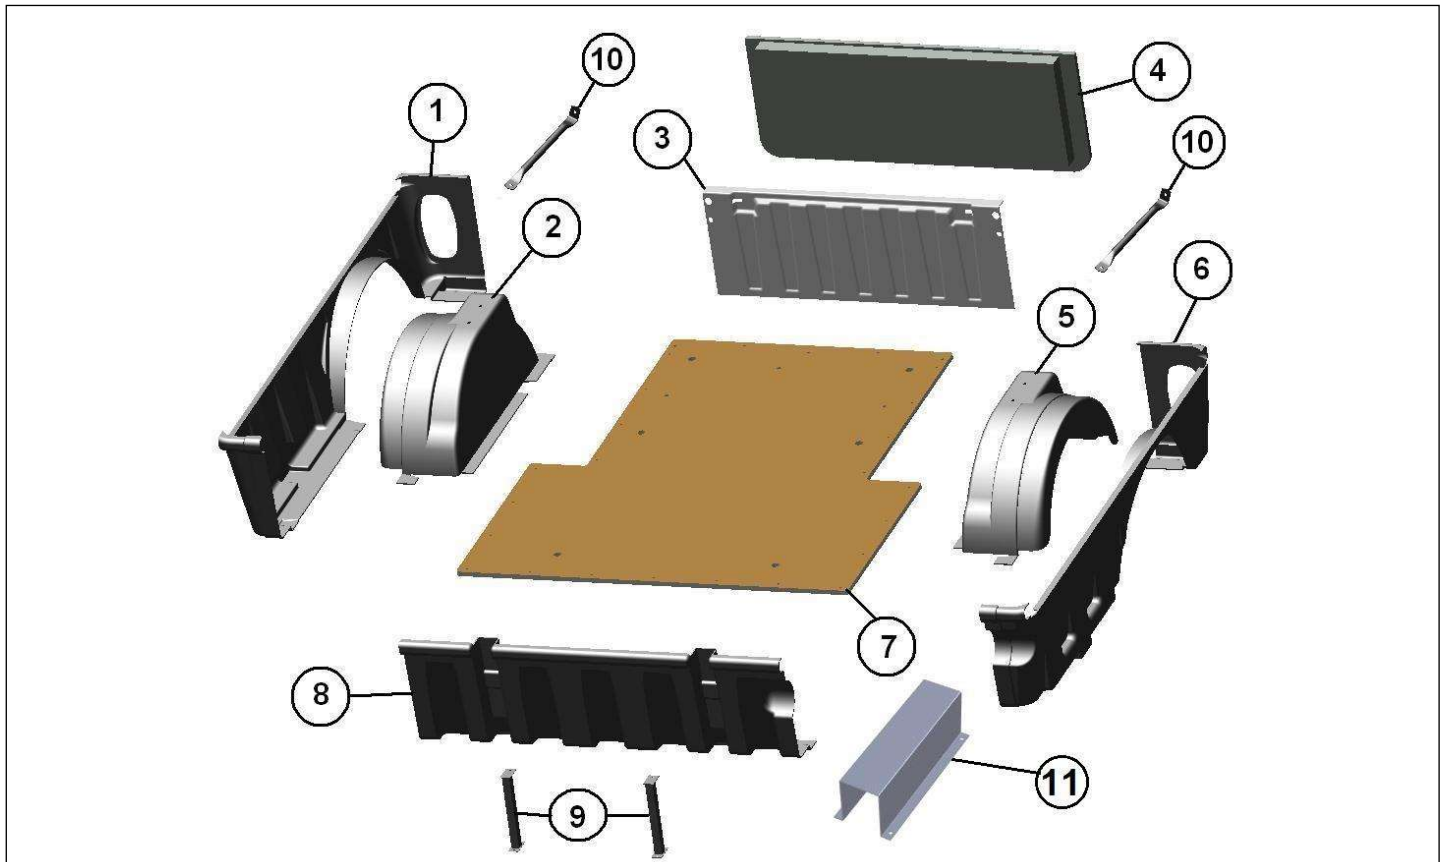

Spare parts

Body

Rep	Reference	Description	Qty	Remarks
1	127MT252	PLATFORM RIGHT SIDE	1	
2	127MT254	RIGHT WHEEL ARCH	1	
3	127MD503	INSIDE STEEL MESH SIDE	1	
4	127MB504	TAILGATE OUTER PANEL	1	
5	127MT255	LEFT WHEEL ARCH	1	
6	127MT253	PLATFORM LEFT SIDE	1	
7	127MW250	FLOOR	1	
7	127MW681	PLATFORM SUBFLOOR	1	
7	127MW681A	PLATFORM SUBFLOOR FOR TILTING	1	
8	127MT251	PLATFORM FRONT SIDE	1	
9	127MT256	REAR PLATFORM BASE	2	
10	127MT659	PLATFORM REINFORCEMENT	2	
11	127MW689	SHORT OMEGA PROFILE	4	
11	127MW684	LONG OMEGA PROFILE	2	