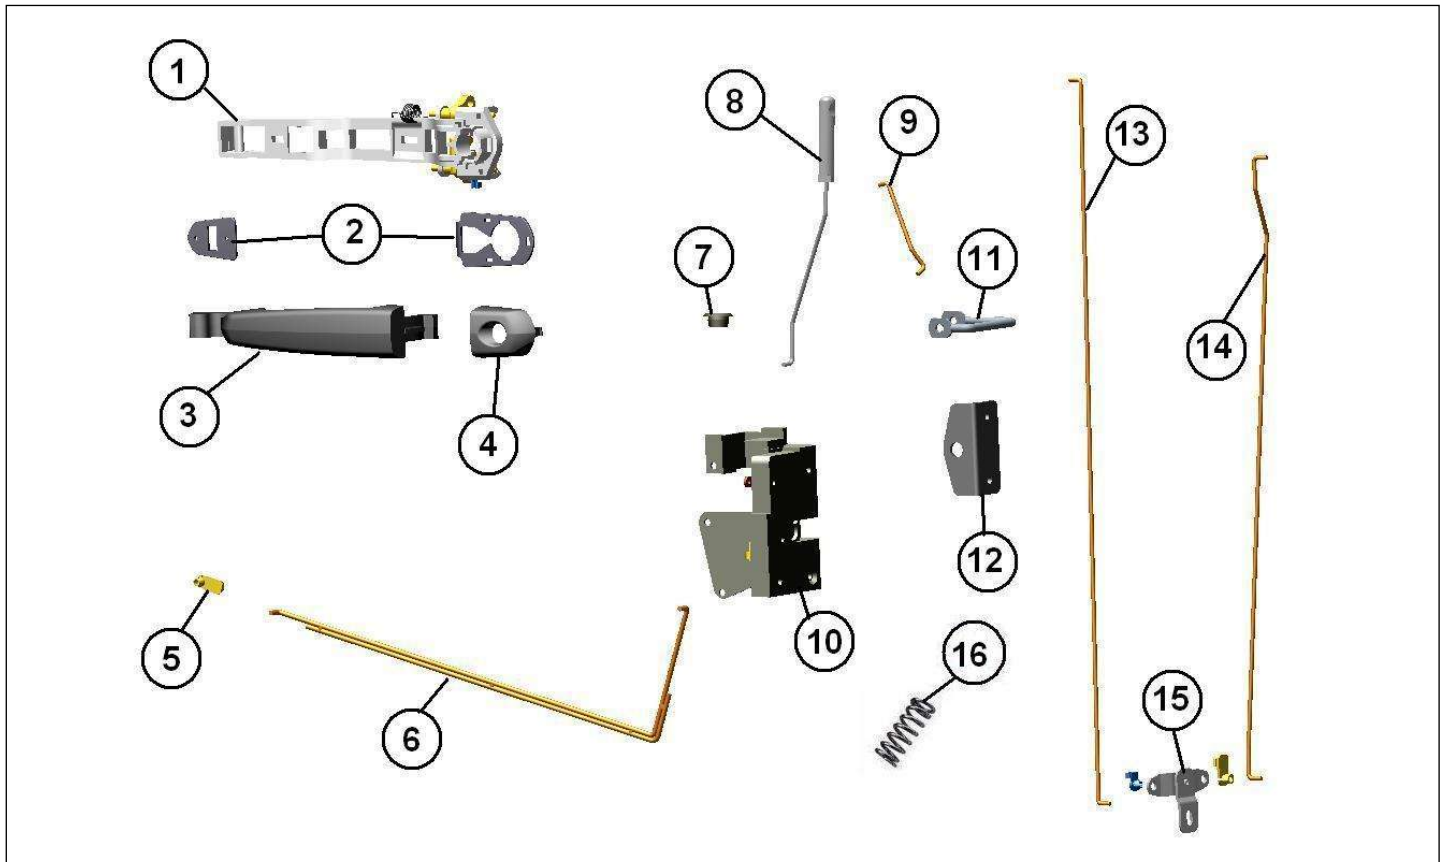

Spare parts

Body

Rep	Reference	Description	Qty	Remarks
1	127MT431	L/H DOOR MAIN SEAL	1	
1	127MT432	R/H DOOR MAIN SEAL	1	
2	127MT937	LEFT DOOR FRAME	1	
2	127MT938	RIGHT DOOR FRAME	1	
3	127MT045	INNER DOOR PANEL L/H	1	
3	127MT046	INNER DOOR PANEL R/H	1	
4	127A49	DOOR GLASS RUBBER SEAL. 848mm	1	
5	127MT039	LEFT DOOR EXTERNAL PANEL	1	
5	127MT040	RIGHT DOOR EXTERNAL PANEL	1	
6	127AA043A	VACUUM BAG BLACK	2	

Spare parts

Body

Rep	Reference	Description	Qty	Remarks
1	127AP105	BASE PLATE ORDERS RIGHT OPENING	1	
1	127AP106	BASE PLATE ORDERS LEFT OPENING	1	
2	127AP104	PLAY OF JOINT HANDLE	2	
3	127AP114	EXTERNAL HANDLE	2	
4	127AP113	HIDE LEFT	2	
5	127AA487	WHITE CLIPS EXTERNAL HANDLE	X	
6	127MT041	L/H LONG ROD	1	
6	127MT042	R/H LONG ROD	1	
7	127K076	WIRE-PASS	2	
8	127K074	INTERIOR DOOR LOCK BUTTON R/H	1	
8	127K075	INTERIOR DOOR LOCK BUTTON L/H	1	
9	127AP079	LINE OUT LEFT BOLT	1	
9	127MT080	R/H DOOR BARREL TO LOCK ROD	1	
10	127K062	L/H DOOR LOCK ASSY	1	
10	127K063	R/H DOOR LOCK ASSY	1	
11	127MT069	PLATE	2	
12	127AP051	THRESHER GUIDE	2	
13	127MT077	DOOR MECH LOCK ROD	1	
14	127MT078	RIGHT LOCKING LINK ROD	1	
14	127MT079	LEFT LOCKING LINK ROD	1	
15	127AR076	LINK PLATE	2	
16	127AP047	SPRING LOCK RETURN	2	