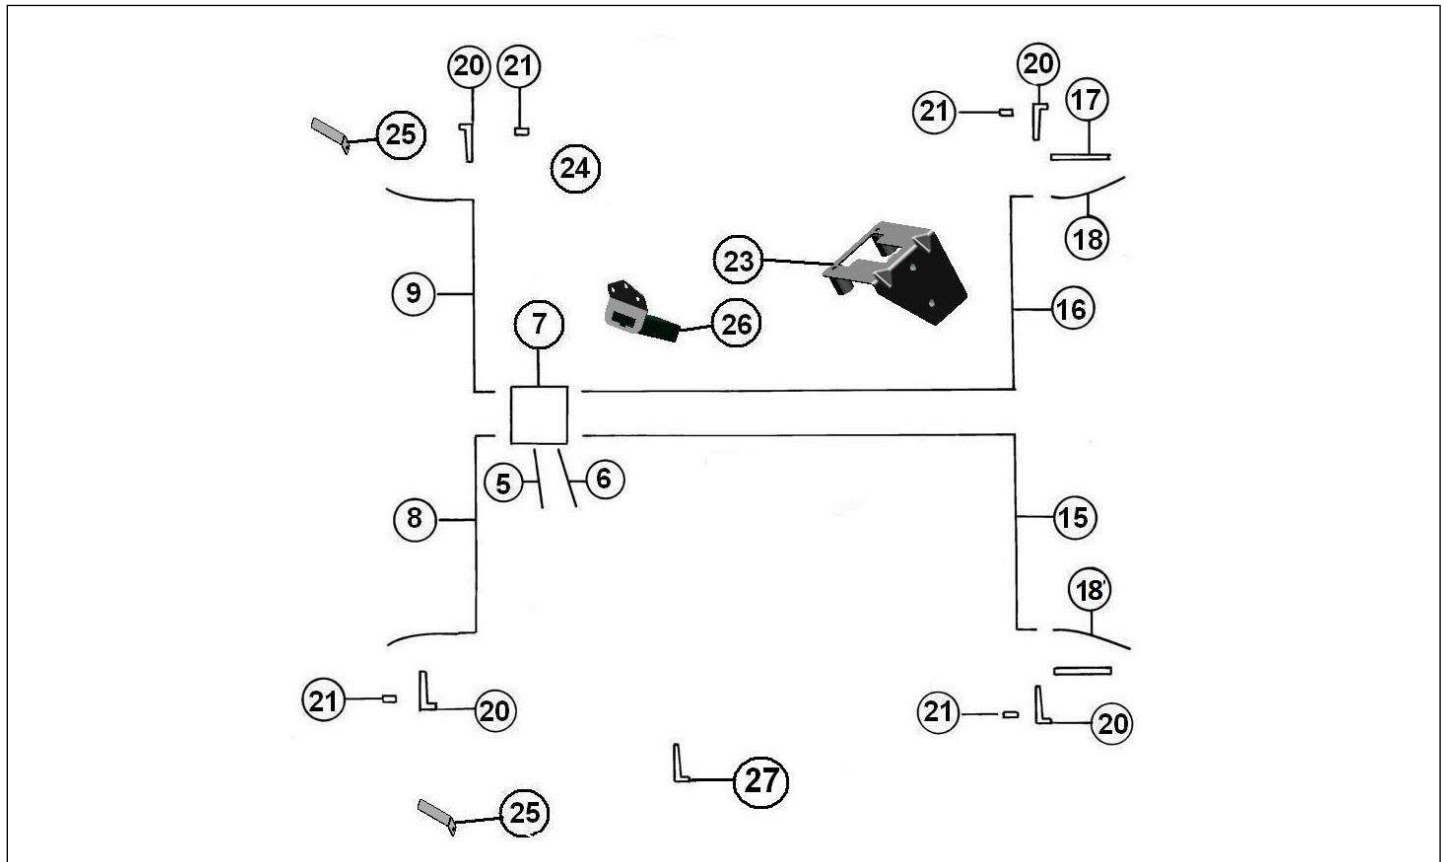

Spare parts

Brakes, Hydraulic system

Rep	Reference	Description	Qty	Remarks
5	126MW122	MASTER CYL/MODULE FRONT BRAKE	1	
6	126MW123	MASTER CYL/MODULE REAR BRAKE	1	
7	126AR125	ABS MODULE	1	
8	126MW018	L/H FRONT BRAKE PIPE ELECTRIC VEH	1	
9	126MW019	R/H FRONT BRAKE PIPE ELECTRIC VEH	1	
15	126MW022	LEFT REAR-FRONT BRAKE PIPE	1	
16	126MW023	REAR RIGHT BRAKE PIPE REAR PART	1	
17	126MW129	MULTI-DISC REAR	2	
18	126AR020	BRAKE HOSE	2	
20	126AR127	ABS SENSOR	4	
21	126AR131	ABS SENSOR SPACER	4	
23	126AR126	SUPPORT MODULE ABS	1	
24	126AR130	DEMULPLEXER	1	
25	126AP151	SHEET GUIDE CABLE FRONT ABS	2	
26	121MH238	DIAGNOSTIC PLUG HOLDER	1	
27	127AP739	ABS CONNECTOR SUPPORT	2	
28	126MW025	REAR RIGHT BRAKE PIPE FRONT PART	1