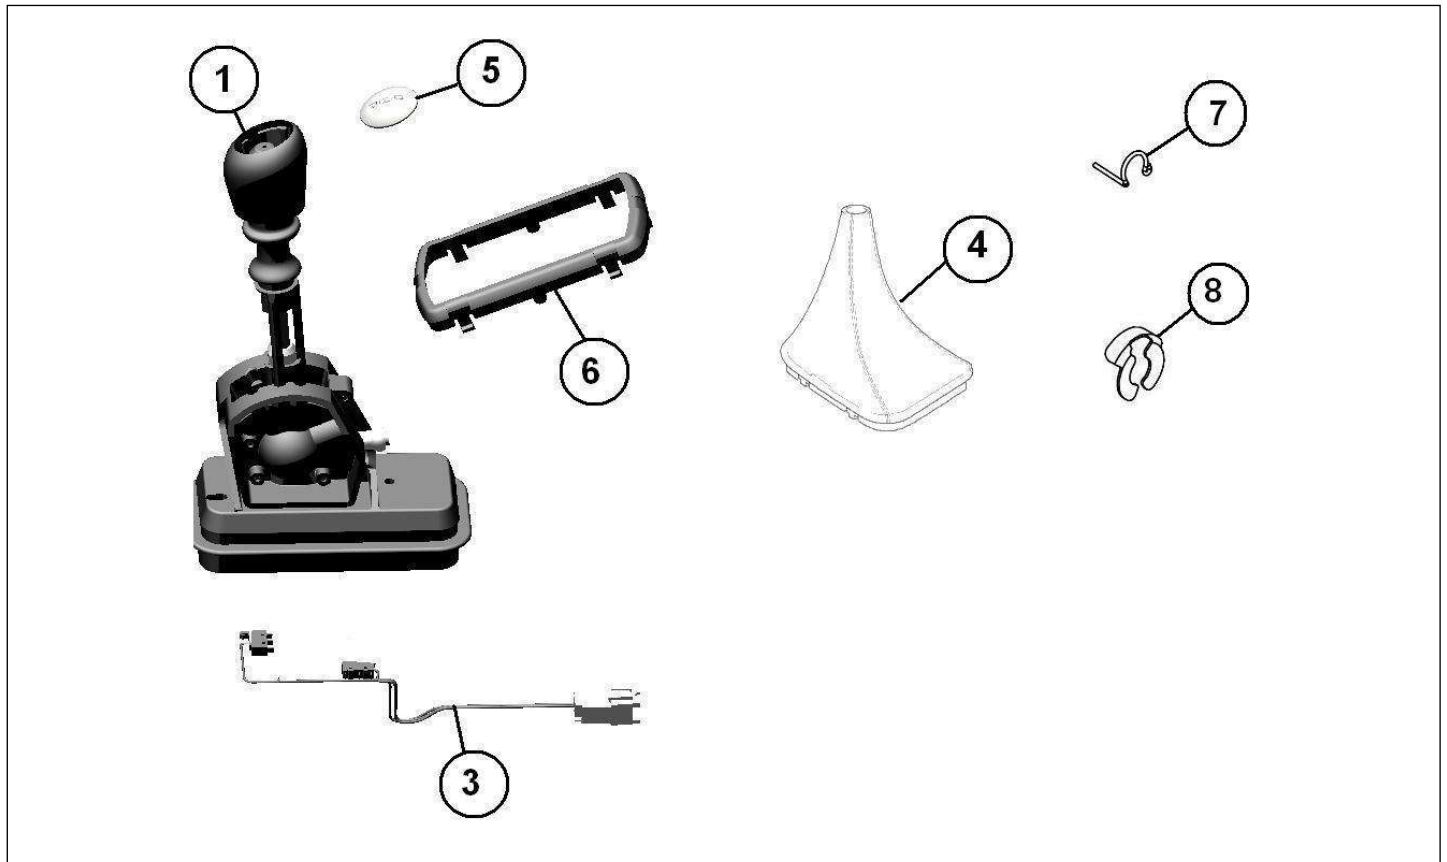

Spare parts

Transmission

Rep	Reference	Description	Qty	Remarks
1	123MW501	ELECTRIC SENSOR GEAR UNIT 1:9,22	1	
2	123MH003	MEDIUM REDUCER AV	1	
3	123MH016	GEAR REAR SUPPORT	1	

Spare parts

Transmission

Rep	Reference	Description	Qty	Remarks
1	123MH012	POWER LEVER INVERTER	1	
3	128AP041	BEAM REVERSE LEVER + CONTACT	1	
4	123AT015	BELLOWS	1	
5	123AT058	STICKER BLACK	1	
5	123AT059	STICKER CHROME	1	
6	123AT016	INTERFACE CONSOLE / LEVER BOOT	1	
7	123AT018	TIP CLIP BALL	2	
8	123AT017	CLIP SAFETY	1	

Spare parts

Transmission

Rep	Reference	Description	Qty	Remarks
1	123MWC46	HALF RIGHT CARTER	1	
2	123MW501	ELECTRIC SENSOR GEAR UNIT 1:9,22	1	
3	123AC50	GASKET	1	
4	123MCC43	GASKET	1	
5	123MCC02	OIL FILLER TUBE ELBOW	1	
6	123MPC20	INPUT SHAFT	1	
7	123MCC54	FINAL DRIVE UNIT 8:1	1	
8	123AAC48	Speed Sensor	1	
9	123MWC21	INTERMEDIATE SHAFT ASSEMBLY	1	
10	123AC4	BEARING	2	
11	123AC45	BEARING	1	
12	123AC1	DRIVE SHAFT OIL SEAL	2	
13	123AC30	WASHER	2	
14	123MBC40	DOWEL	2	
15	123MPC45	BREATHER PLUG	1	
16	123MBC47	PLUG	1	
17	123AC51	SCREW	3	
18	123AC1N	INPUT SHAFT OIL SEAL	1	
19	123AC4N	BEARING	2	
20	123MCC22	NUT	1	
21	123MCC15	SCREW	1	
22	123MPC16	FLANGE NUT	9	
23	123MCC45	BEARING	1	