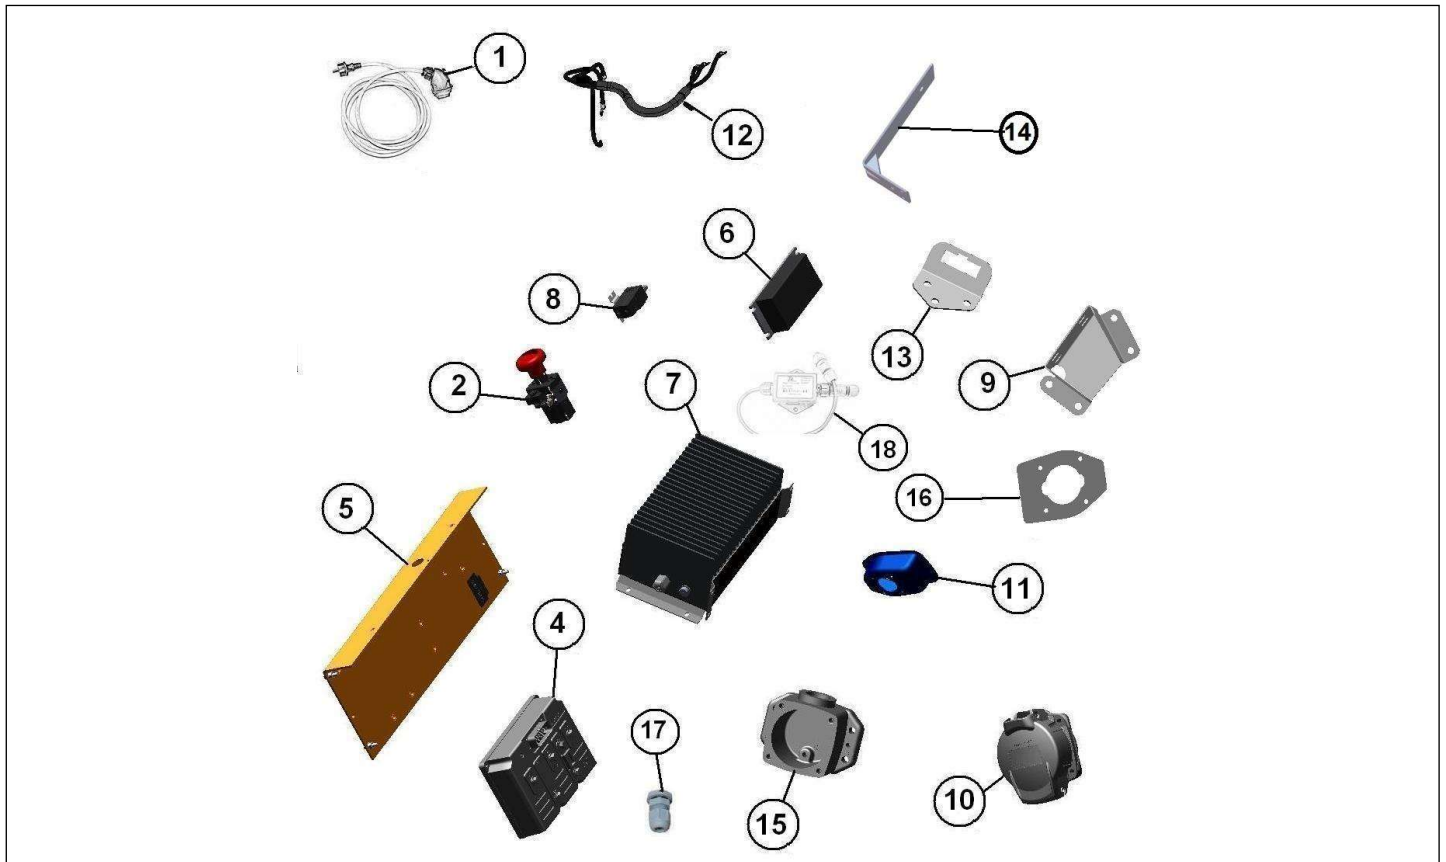

Website:

Spare parts

Engine components

Rep	Reference	Description	Qty	Remarks
1	121MP700	ASYNCHRONOUS ELECTRIC ENGINE	1	
2	121AX020	TORSION SPRING BRACKET	1	
3	121K022	THROTTLE PEDAL SPACER	1	
4	121MV019	THROTTLE PEDAL 600D (LEFT HAND	1	
5	121AP006	ACCELERATOR PEDAL PAD	1	
6	121K006A	ENGINE MOUNTING 45SH	3	
7	121K021	THROTTLE CABLE	1	
8	121MC208A	POTENTIOMETER CONTROL BOX	1	
9	121ME064	SUPPORT POTENTIOMETER	1	
10	121MI003A	LEROY SOMER MOTOR HOLDER	1	
11	121AP041	MOTOR COVER	1	
12	121MP254	MOTOR PROTECTION CONNECTION	1	
13	127MB912	JOINT	1	

Spare parts

*Energy supply*

Rep	Reference	Description	Qty	Remarks
1	121MP217	AC POWER CABLE	1	
2	121MH709	72V LINE CONTACTOR CIRCUIT	1	
4	121MW701	ELECTRIC SPEED CONTROLLER	1	
5	121MW704	ELECTRONIC MANAGEMENT PLATE	1	
6	128MH121	CONVERTER 72V/12V 300W	3	
7	121MH221	CHARGER 72V CAN	1	
8	121MH724	AUXILLARY CONTACT BOB/14V 72V	1	
9	121MI017A	SUPPORT TAKE CHARGE	1	
10	121MP241	BASE LOAD	1	
11	121MW016	PLUG COVER eTRUCK	1	
12	121MW710	LONG POWER BEAM E4V	1	
13	121MH238	DIAGNOSTIC PLUG HOLDER	1	
14	121MW204	CHARGER HOLDER	1	
15	121MP242	CHARGING INTERFACE	1	
16	121MI017	REINFORCEMENT TAKEN TRIM	1	
17	121MS016	CABLE SEAL	1	
18	121MH225	MODULE CAN	1	