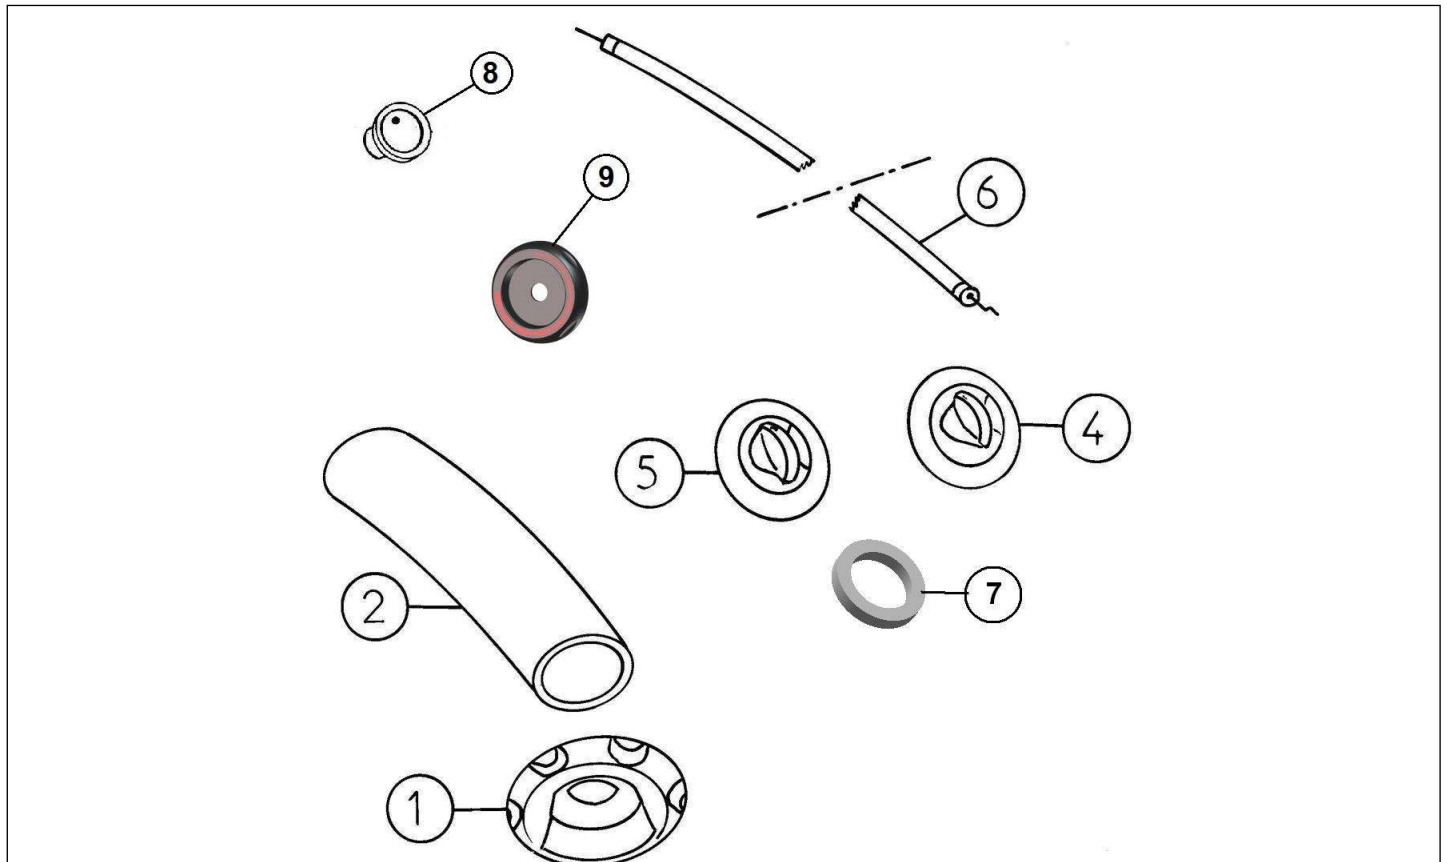

Spare parts

Heating system

Rep	Reference	Description	Qty	Remarks
1	122MP035	AIR DIFFUSER SCREEN PB	2	
2	122MT002	AIR DUCT FOR AERATEUR	2	
4	122MD032	SHAFT HEATER VALVLE CONTROL	1	
5	122MP030	FAN SWITCH	1	
6	122MT028	PULL VALVE HEATING	1	
7	122MT031	VENTILATOR FOAM	2	
8	122MC047	CAB HEATER SWITCH (ELECTRIC)	1	
9	122ME015	HEATER SYMBOL PLATE ELECTRIC	1