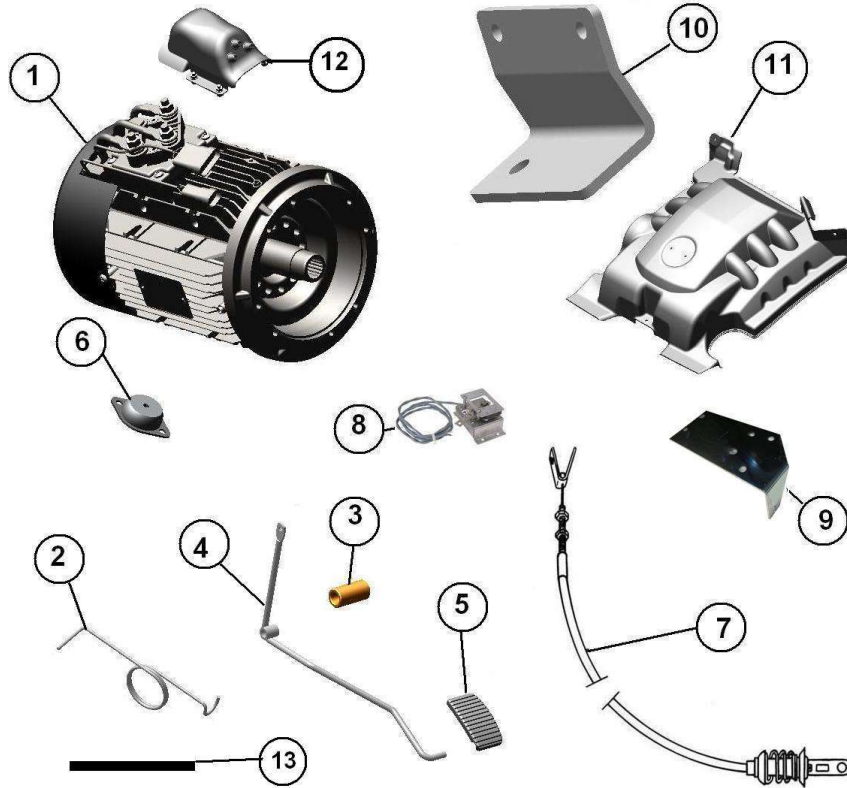

Website:

Spare parts

Engine components

Rep	Reference	Description	Qty	Remarks
1	121MP700	ASYNCHRONOUS ELECTRIC ENGINE	1	
2	121AX020	TORSION SPRING BRACKET	1	
3	121K022	THROTTLE PEDAL SPACER	1	
4	121MV019	THROTTLE PEDAL 600D (LEFT HAND	1	
5	121AP006	ACCELERATOR PEDAL PAD	1	
6	121K006A	ENGINE MOUNTING 45SH	3	
7	121K021	THROTTLE CABLE	1	
8	121MC208A	POTENTIOMETER CONTROL BOX	1	
9	121ME064	SUPPORT POTENTIOMETER	1	
10	121MI003A	LEROY SOMER MOTOR HOLDER	1	
11	121AP041	MOTOR COVER	1	
12	121MP254	MOTOR PROTECTION CONNECTION	1	
13	127MB912	JOINT	1	

Spare parts

*Energy supply*

Rep	Reference	Description	Qty	Remarks
1	121MP217	AC POWER CABLE	1	
2	121MH709	72V LINE CONTACTOR CIRCUIT	1	
4	121MW701	ELECTRIC SPEED CONTROLLER	1	
5	121MW704	ELECTRONIC MANAGEMENT PLATE	1	
6	128MH121	CONVERTER 72V/12V 300W	3	
7	121MH221	CHARGER 72V CAN	1	
8	121MH724	AUXILLARY CONTACT BOB/14V 72V	1	
9	121MI017A	SUPPORT TAKE CHARGE	1	
10	121MP241	BASE LOAD	1	
11	121MW016	PLUG COVER eTRUCK	1	
12	121MW710	LONG POWER BEAM E4V	1	
13	121MH238	DIAGNOSTIC PLUG HOLDER	1	
14	121MW204	CHARGER HOLDER	1	
15	121MP242	CHARGING INTERFACE	1	
16	121MI017	REINFORCEMENT TAKEN TRIM	1	
17	121MS016	CABLE SEAL	1	
18	121MH225	MODULE CAN	1	

Spare parts

Transmission

Rep	Reference	Description	Qty	Remarks
1	123MWC46	HALF RIGHT CARTER	1	
2	123MW501	ELECTRIC SENSOR GEAR UNIT 1:9,22	1	
3	123AC50	GASKET	1	
4	123MCC43	GASKET	1	
5	123MCC02	OIL FILLER TUBE ELBOW	1	
6	123MPC20	INPUT SHAFT	1	
7	123MCC54	FINAL DRIVE UNIT 8:1	1	
8	123AAC48	Speed Sensor	1	
9	123MWC21	INTERMEDIATE SHAFT ASSEMBLY	1	
10	123AC4	BEARING	2	
11	123AC45	BEARING	1	
12	123AC1	DRIVE SHAFT OIL SEAL	2	
13	123AC30	WASHER	2	
14	123MBC40	DOWEL	2	
15	123MPC45	BREATHER PLUG	1	
16	123MBC47	PLUG	1	
17	123AC51	SCREW	3	
18	123AC1N	INPUT SHAFT OIL SEAL	1	
19	123AC4N	BEARING	2	
20	123MCC22	NUT	1	
21	123MCC15	SCREW	1	
22	123MPC16	FLANGE NUT	9	
23	123MCC45	BEARING	1	