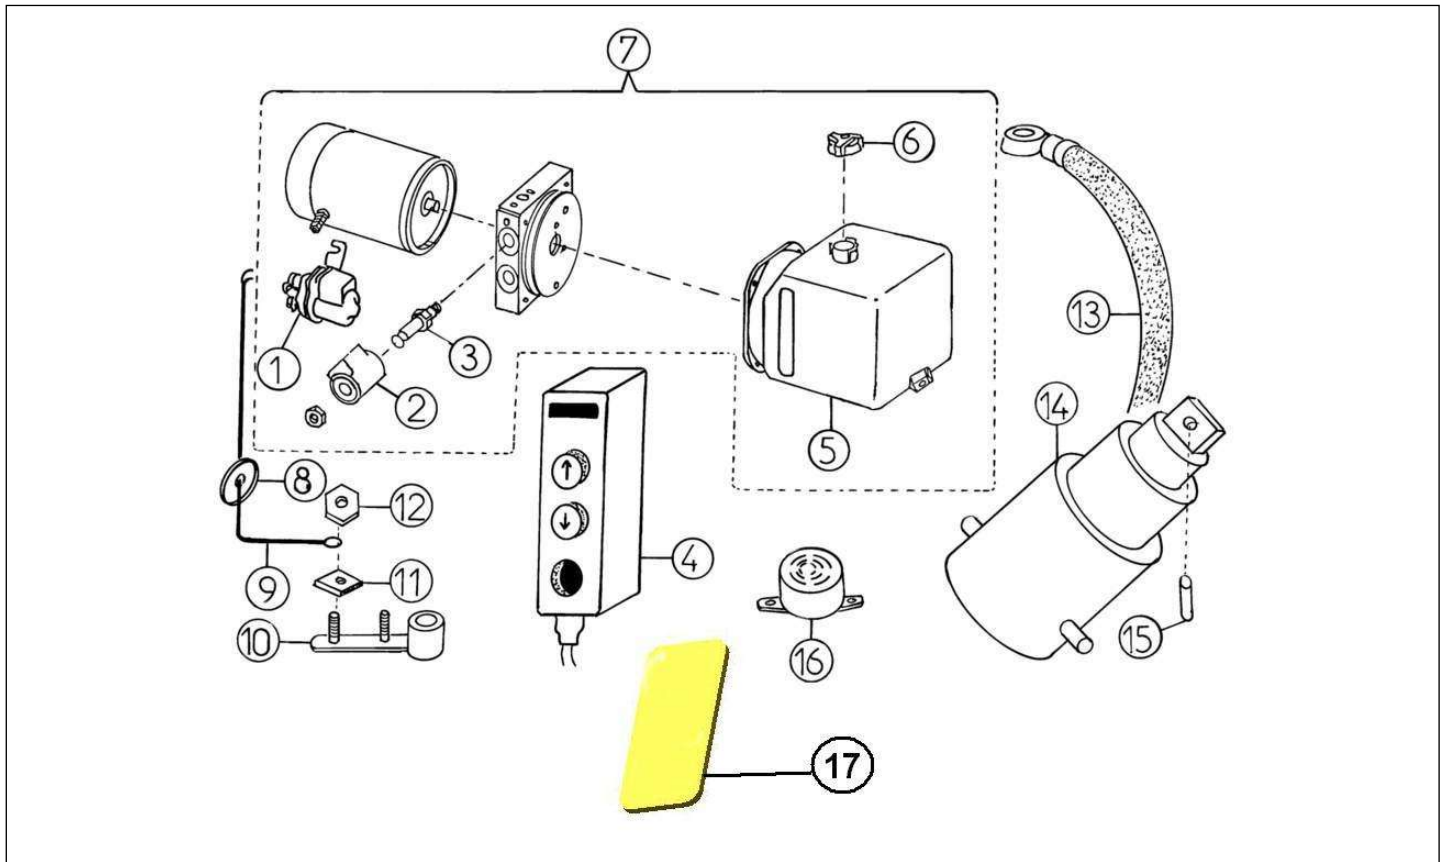

Spare parts

Body

Rep	Reference	Description	Qty	Remarks
1	127MB784	STARTER SOLENOID	1	
2	127MB785	SOLENOID BOBBIN	1	
3	127MB786	HYDRAULIC VALVE ASSY	1	
4	128MB101	REMOTE CONTROL PAD	1	
5	127MB788	TIPPER, HYDRAULIC OIL TANK	1	
6	127MB787	FILLER CAP TIPPER RESERVOIR TANK	1	
7	127MB755	HYDRAULIC PUMP ASSY	1	
9	128MB055	TIPPER SYSTEM ELECTRIC HARNESS	1	
10	128MB046	FUSE POST	1	
11	128MB060	FUSE 150A	1	
12	128R065	BATTERY POST/FUSE ISOLATING NUT	1	
13	127MB760A	HIGH PRESSURE HOSE	1	
14	127MB756	HYRAULIC RAM ASSY	1	
15	127MB758	SHAFT, TIPPER RAM UPPER FIXING	1	
16	128MC114	REVERSING BLEEPER	1	
17	127MT766	PLATE MAGNETIC TELCOMANDE	1