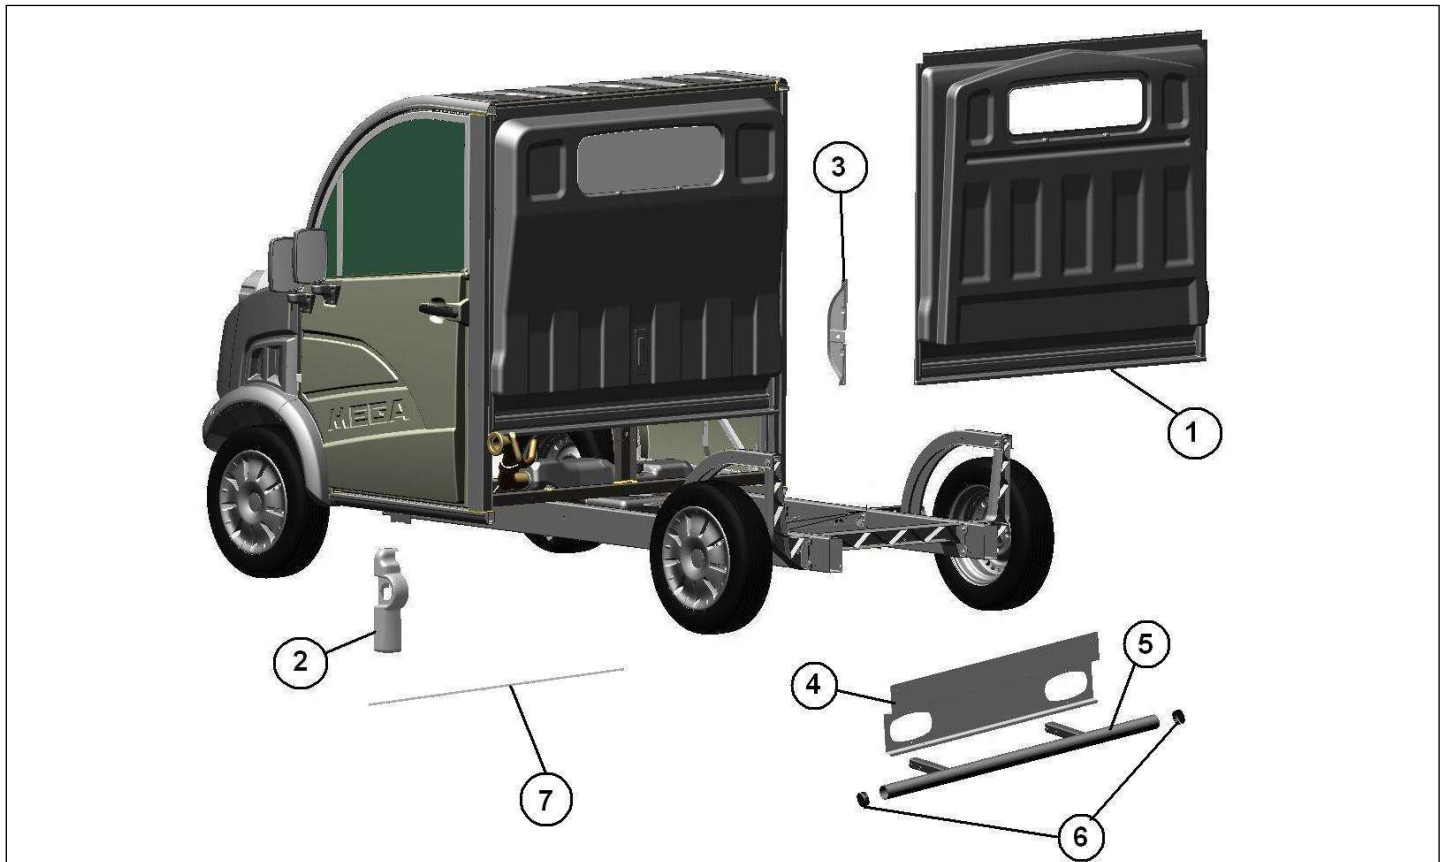

Spare parts

Body

Rep	Reference	Description	Qty	Remarks
1	127MT517	REAR CAB	1	
1	127MT517A	REAR CAB VAN	1	
2	127MT032	DRESSING CABIN RIGHT	1	
2	127MT033	DRESSING CABIN LEFT	1	
3	127MT661	EXTENSION RABBET LEFT	1	
3	127MT662	EXTENSION RABBET RIGHT	1	
4	127MS780	REAR REGISTRATION PLATE HOLDER	1	CHASSIS CABINE
5	127MB724	REAR UNDER RUN BAR	1	
6	127MB789	CAP FOR LATERAL SIDE PROTECTION	2	
7	127AR100	TAILGATE SEAL	1	FOURGON