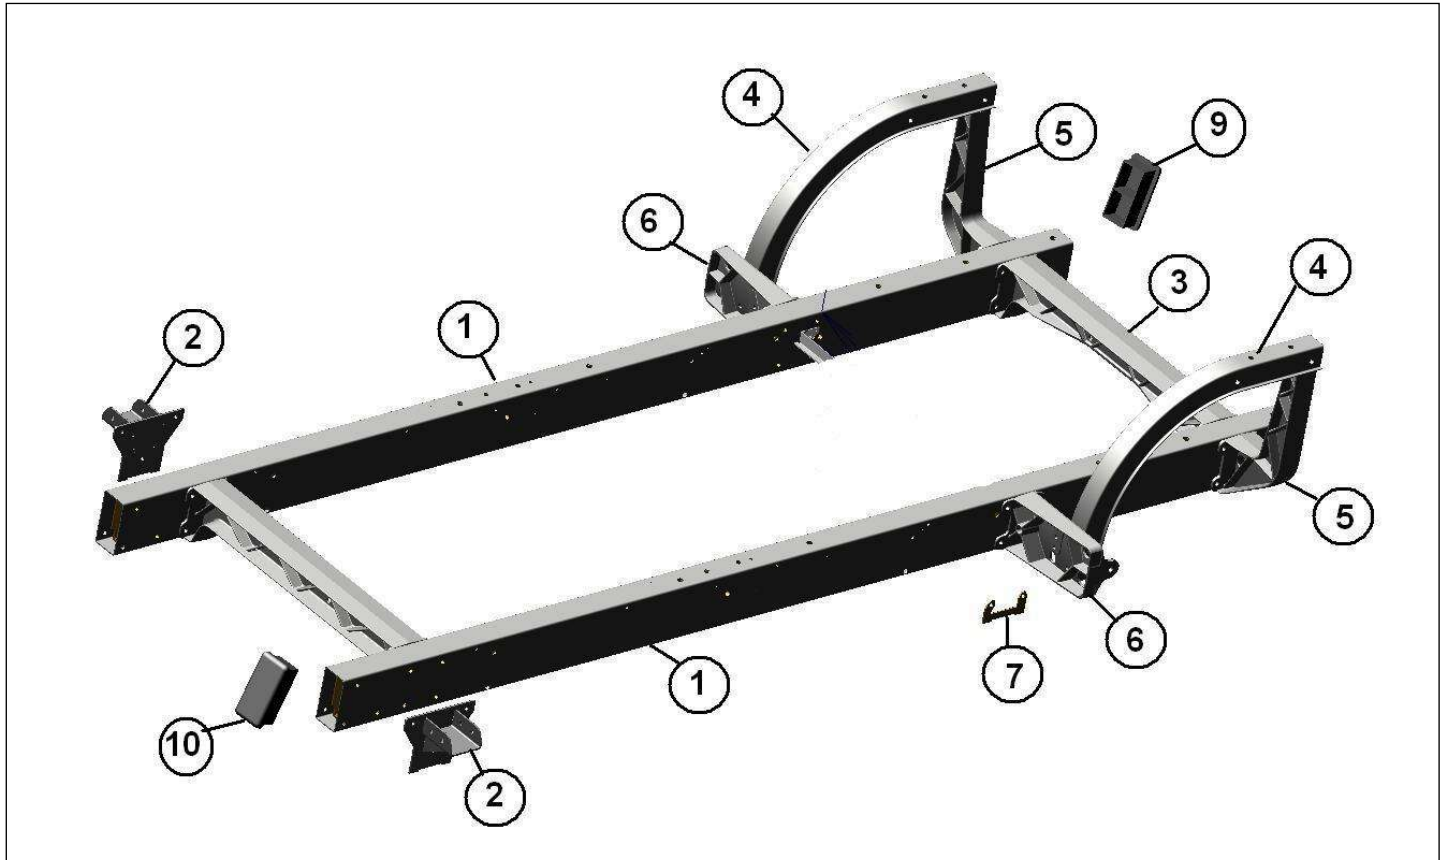

Spare parts

Body

Rep	Reference	Description	Qty	Remarks
1	127MW612	LONG CHASSIS LEG	2	
2	127MT601	CABIN SIDE MEMBER CONNECTION	2	
3	127MB607	CENTRAL AND REAR CROSSMEMBER	2	
4	127MB610	REAR SHOCKABSORBER UPPER	2	
5	127MB609	REAR ARCH SUPPORT OUTRIGGER	2	
6	127MB608	REAR SUPPORT OUTRIGGER	2	
7	127MB624	SUPPORT PLATE	1	
9	127MT902	REAR SPAR CAP	2	
10	127MT901	SPAR PLUG BEFORE	2