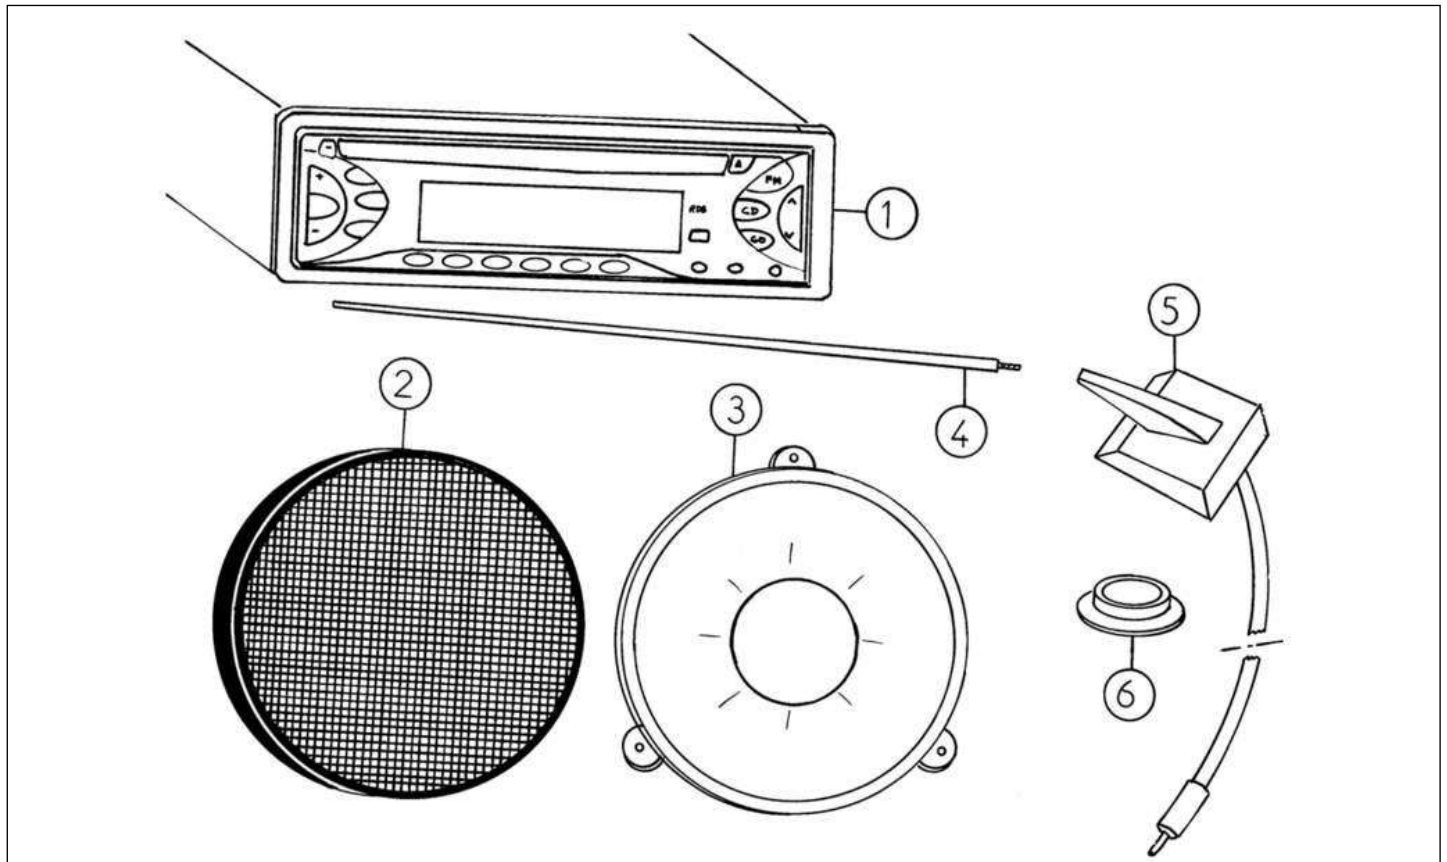

Spare parts

Electrical components

Rep	Reference	Description	Qty	Remarks
1	128MT060	RADIO	1	
2	128MT062	LOUD SPEAKER GRID	2	
3	128MT061	SPEAKERS	2	
4	128AD070	RADIO ARIEL WHIP, SCOUTY	1	
5	128MT072	RADIO ARIEL BASE PLATE	1	
6	128R069	BLANKING CAP ARIEL BASE	1