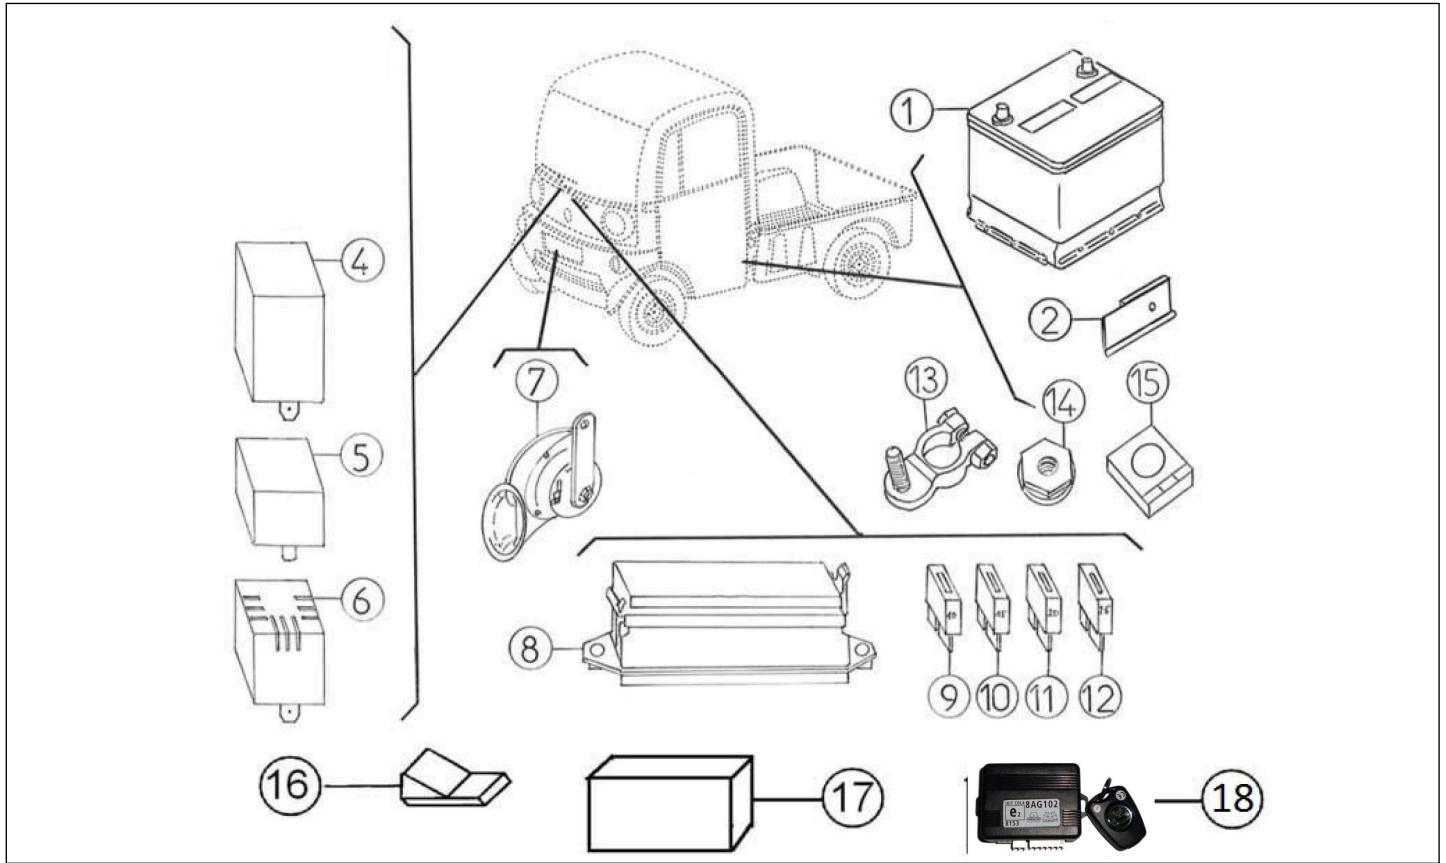

Spare parts

Electrical components

Rep	Reference	Description	Qty	Remarks
1	120W914	SET OF 10 BATTERIES	1	DELIVERY ONLY IN FRANCE
1	120W924	PALLET OF 60 BATTERIES	1	
2	128AP202	STRAP BATTERY	1	
5	128MI100	TIME RELAY	X	
6	128K108	LIGHT AUDIBLE WARNING UNIT	1	
7	128A32	HORN	1	
8	128K046	FUSE BOX 97	1	
9	128G060	10 AMP FUSE	X	
10	128G061	15 AMP FUSE	X	
11	128G062	20 AMP FUSE	X	
12	128K060	25 AMP FUSE	X	
12	128K061	50 AMP FUSE	X	
13	128R051	BATTERY MAIN FUSE LUG	1	
14	128R065	BATTERY POST/FUSE ISOLATING NUT	1	
15	128R061	MAIN FUSE CF8 50 AMP	1	
16	120MP246	PRESENCE HORN	1	
17	128MC108	LIGHT AUDIBLE WARNING UNIT	1	
18	128MF102	REMOTE SHUTTER MEGA CDLD4 +	1	
18	128MT102	CENTRAL LOCKING UNIT CDL5 + KEY	1