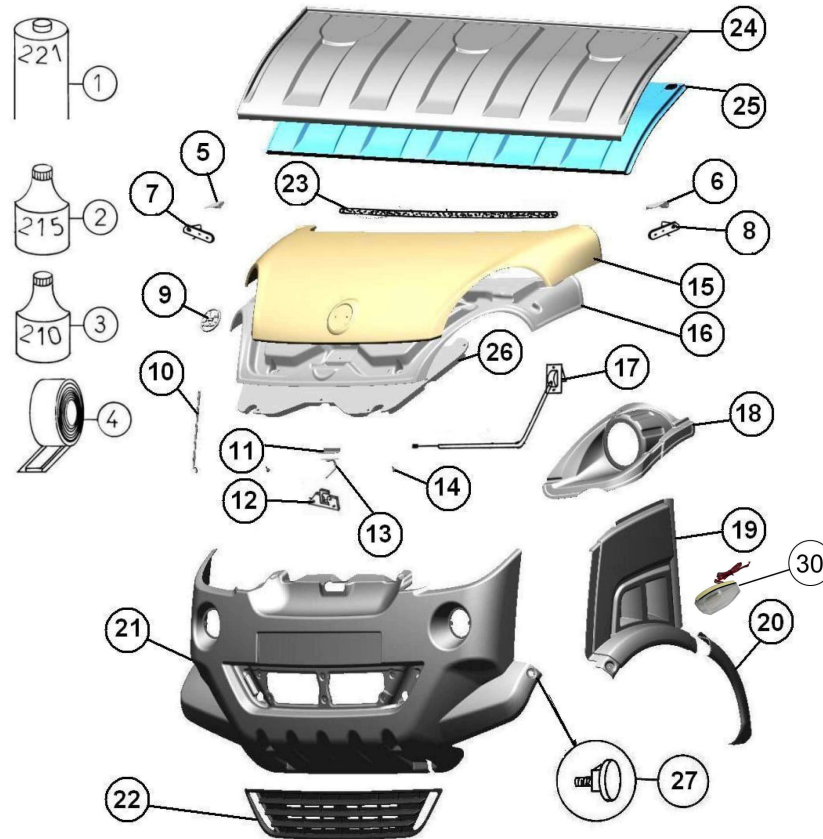

Spare parts

Body

Rep	Reference	Description	Qty	Remarks
1	127K358	BODY PANEL ADHESIVE	1	
2	127K359	PLASTIC PRIMER 215	1	
3	127K360	ALUMINIUM PRIMER 210T	1	
4	127K357	BUTYL TAPE ROLL 2X10mmX20Mtrs	1	
5	127MT930	BONNET RIGHT FRONT HINGE	1	
6	127MT929	BONNET LEFT FRONT HINGE	1	
7	127AY172	RIGHT HINGE SIDE COVER FIXING	1	
8	127AY171	LEFT HINGE SIDE COVER FIXING CASE	1	
9	127MD324	MEGA BADGE	1	
10	127MT213	BONNET STAY	1	
11	127K403	BONNET HINDGE FIXING PLATE	1	
12	127K088	BONNET CATCH	1	
13	127AP212	BONNET LOCK HOOK	1	
14	127MD086	BONNET BUMPER	2	
15	127MT931	BONNET OUTSIDE PANEL	1	
16	127MT932	BONNET LINING	1	
17	127MP087	BONNET RELEASE HANDLE	1	
18	128MT015	STRAPPING PROJECTOR AVG	1	
18	128MT016	STRAPPING PROJECTOR AVD	1	
19	127MT013	FRONT LEFT WING	1	
19	127MT014	WING FRONT RIGHT	1	
20	127MT043	TRIM WHEEL ARCH LEFT	1	
20	127MT044	TRIM WHEEL ARCH RIGHT	1