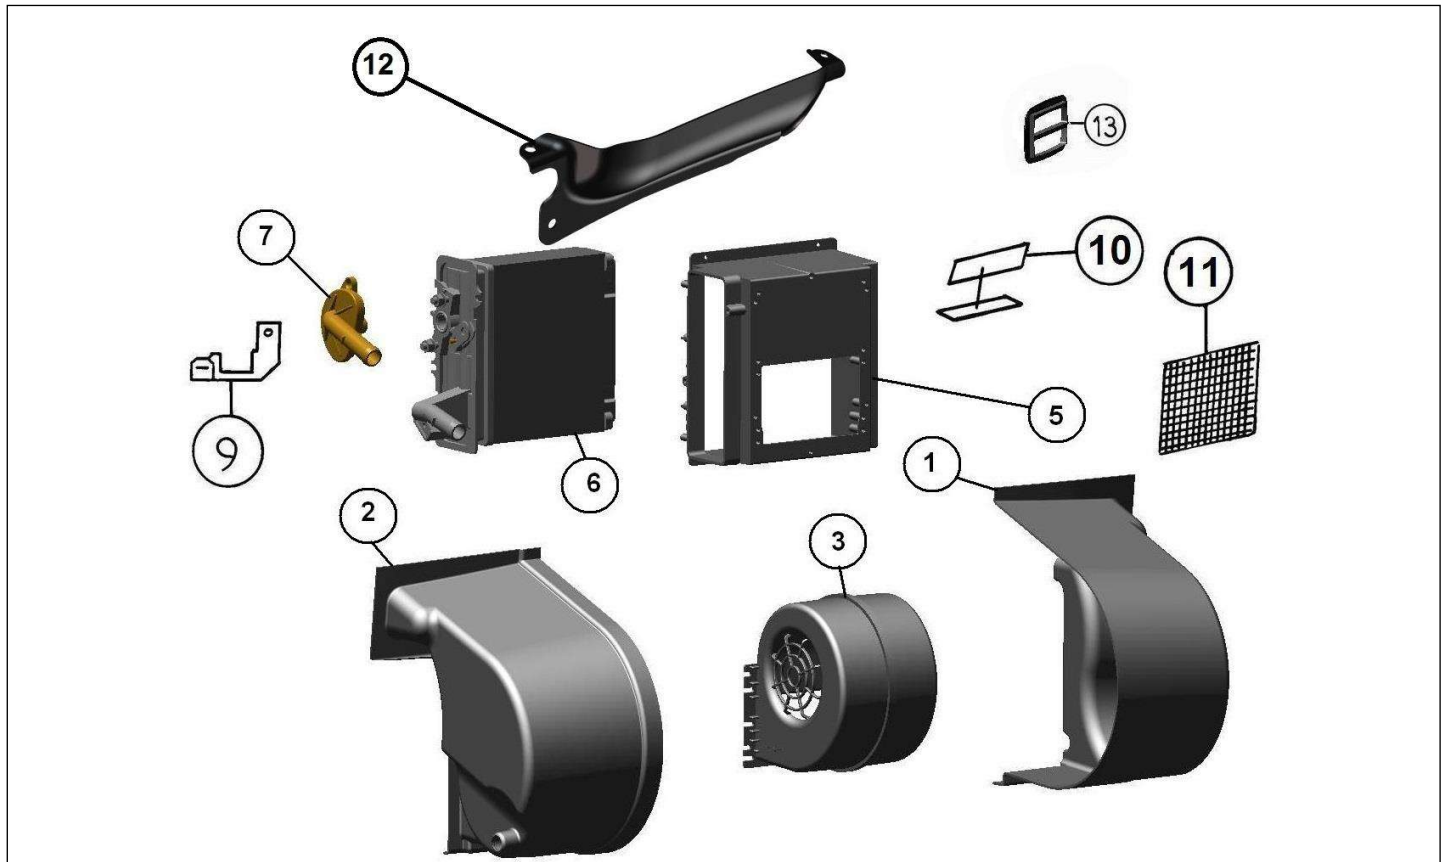

Spare parts

Heating system

Rep	Reference	Description	Qty	Remarks
1	122MD033A	LEFT CRANKCASE VENTILATION	1	
2	122MD034A	RIGHT CRANKCASE VENTILATION	1	
3	122MB001	HEATER MOTOR	1	
5	122MB044	HEATER RADIATOR HSG	1	
6	122MP005	electric radiator	1	
7	122K012	HEATER VALVE AND "O" RING	1	
9	122MD013	VALVE CABLE SUPPORT	1	
10	122AA003	VENT ASSY, 2 FLAPS	1	
11	122AA036	AIR INLET GRILL	1	
12	127MT154	AIR INTAKE DEFLECTOR	1	
13	122AP038	DE-COMPRESSION FLAP / TAILGATE	1