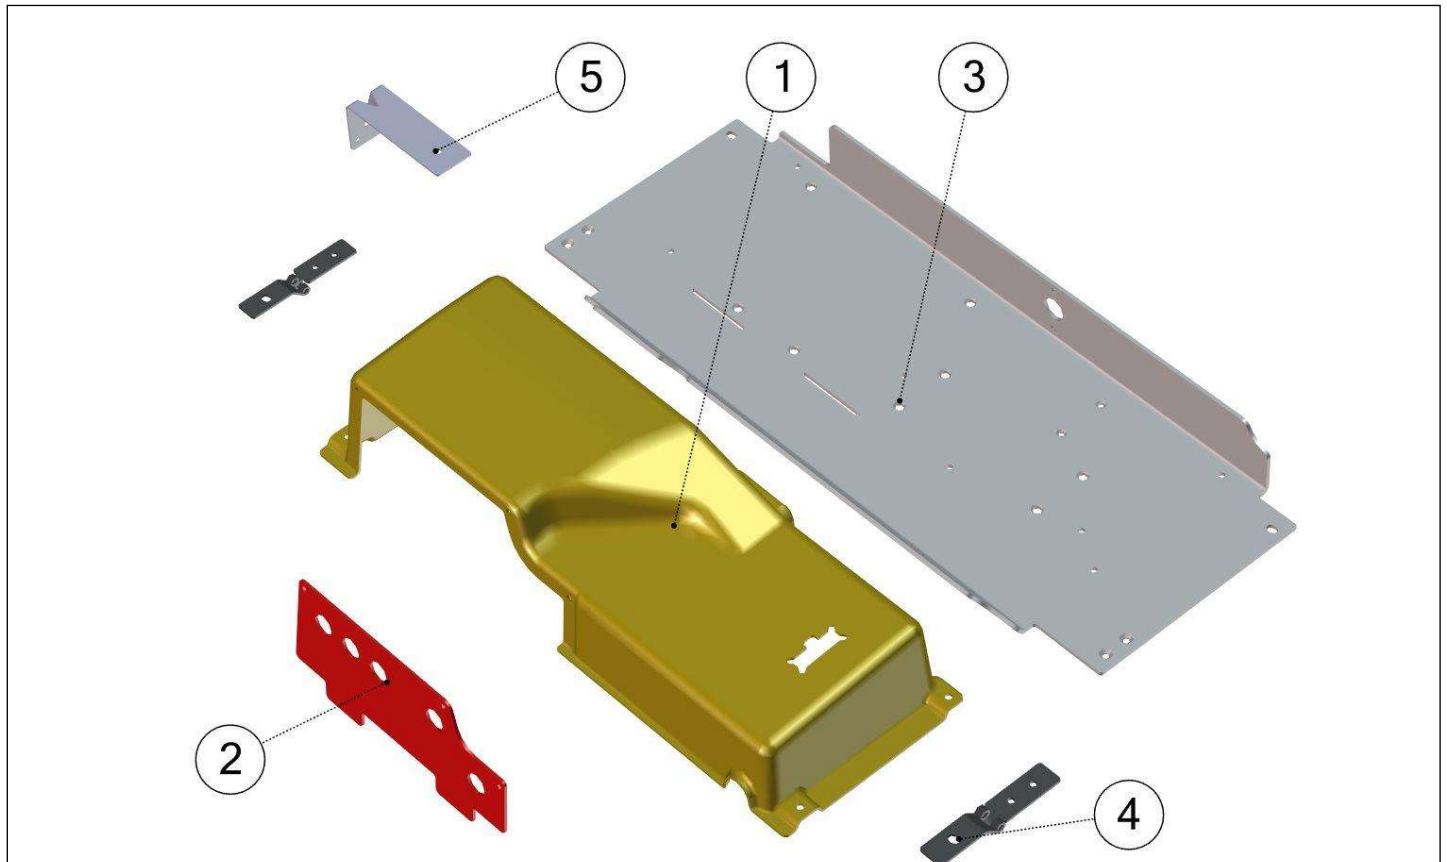

Website:

Spare parts

Engine components

Rep	Reference	Description	Qty	Remarks
1	121MP700	ASYNCHRONOUS ELECTRIC ENGINE	1	
2	121AX020	TORSION SPRING BRACKET	1	
3	121K022	THROTTLE PEDAL SPACER	1	
4	121MV019	THROTTLE PEDAL 600D (LEFT HAND	1	
5	121AP006	ACCELERATOR PEDAL PAD	1	
6	121K006A	ENGINE MOUNTING 45SH	3	
7	121K021	THROTTLE CABLE	1	
8	121MC208A	POTENTIOMETER CONTROL BOX	1	
9	121ME064	SUPPORT POTENTIOMETER	1	
10	121MI003A	LEROY SOMER MOTOR HOLDER	1	
11	121AP041	MOTOR COVER	1	
12	121MP254	MOTOR PROTECTION CONNECTION	1	
13	127MB912	JOINT	1	

Spare parts

*Energy supply*

Rep	Reference	Description	Qty	Remarks
1	121MP217	AC POWER CABLE	1	
2	121MH709	72V LINE CONTACTOR CIRCUIT	1	
4	121MW701	ELECTRIC SPEED CONTROLLER	1	
5	121MW704	ELECTRONIC MANAGEMENT PLATE	1	
6	128MH121	CONVERTER 72V/12V 300W	3	
7	121MH221	CHARGER 72V CAN	1	
8	121MH724	AUXILLARY CONTACT BOB/14V 72V	1	
9	121MI017A	SUPPORT TAKE CHARGE	1	
10	121MP241	BASE LOAD	1	
11	121MW016	PLUG COVER eTRUCK	1	
12	121MW710	LONG POWER BEAM E4V	1	
13	121MH238	DIAGNOSTIC PLUG HOLDER	1	
14	121MW204	CHARGER HOLDER	1	
15	121MP242	CHARGING INTERFACE	1	
16	121MI017	REINFORCEMENT TAKEN TRIM	1	
17	121MS016	CABLE SEAL	1	
18	121MH225	MODULE CAN	1	

Spare parts

Energy supply

Rep	Reference	Description	Qty	Remarks
2	127MI731B	BEAM SUPPORT FOR PLATE COVER	1	
3	121MW704	ELECTRONIC MANAGEMENT PLATE	1	
4	127MW683	ELECTRONIC UNIT HINGE PLATE	2	
5	121MW204	CHARGER HOLDER	1	