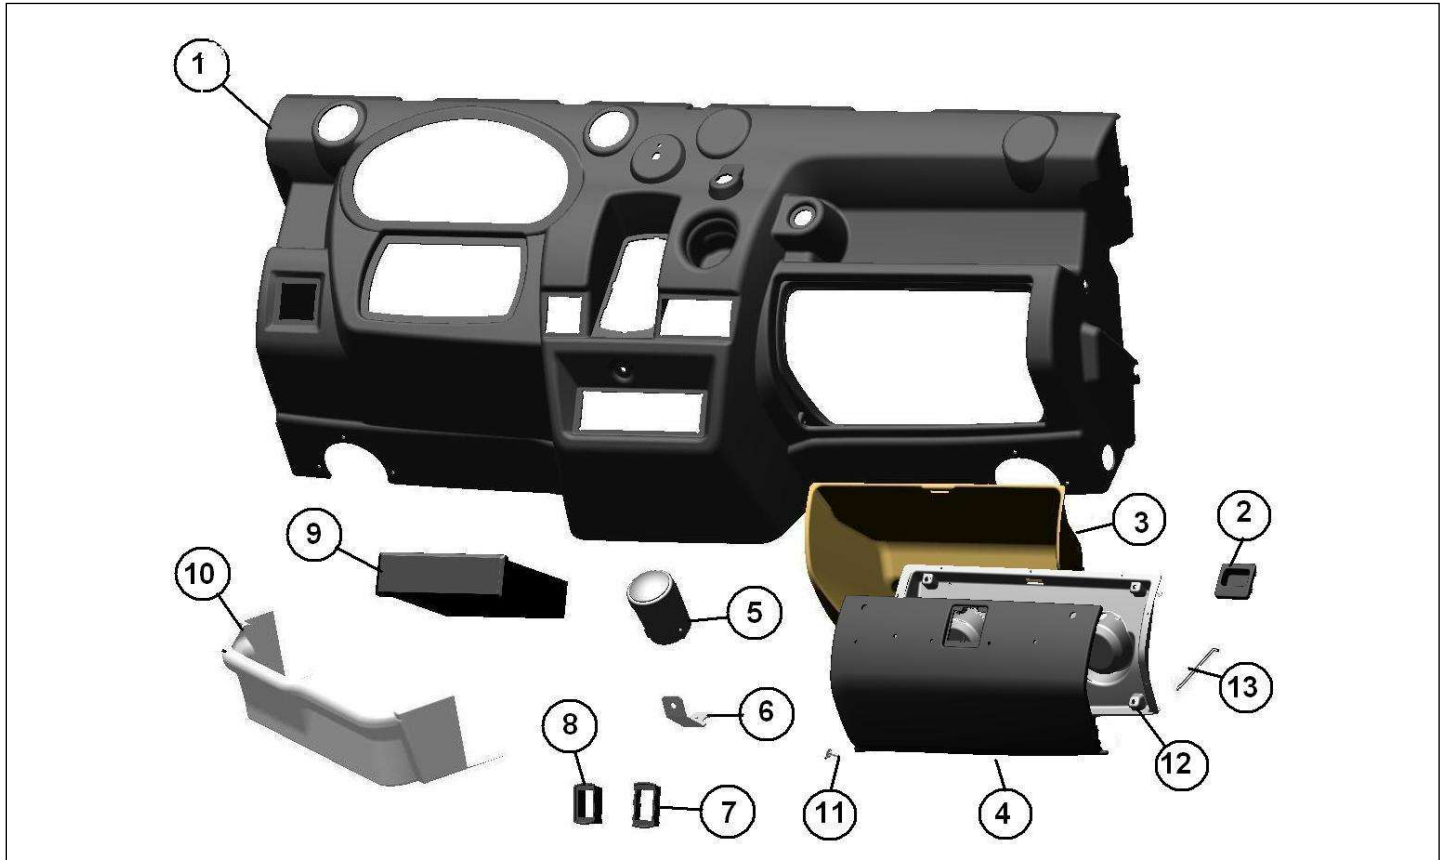

Spare parts

Body

Rep	Reference	Description	Qty	Remarks
1	127MT126	SEAT BELT KIT	2	
2	127MT641	TENSION BELT	2	
3	127MT009	TENSION BELT STRAP	1	

Spare parts

Body

Rep	Reference	Description	Qty	Remarks
1	127MT123	DASHBOARD (LEFT HAND DRIVE)	1	
2	127AP179A	LATCH	1	
3	127MT125	GLOVE BOX (LEFT HAND DRIVE)	1	
4	127AP178	GLOVE BOX DOOR	1	
5	127MD124	ASHTRAY INSERT	1	
6	127MT461	DASHBOARD SUPPORT	1	
7	127MP332	CENTRAL SWITCH BKT	1	
8	127MP331	LATERAL SWITCH BKT	4	
9	127G304	RADIO APERTURE BLANKING PANEL	1	
10	127MT720	BOTTLE HOLDER	1	
11	127AP181	AXIS HINGE GLOVE	1	
12	127AP180	AGAINST BOX DOOR GLOVES	1	
13	127AP128	CORD BOX GLOVES	1	
14	127AG185	GLOVE BOX LOCK SPRING	1	