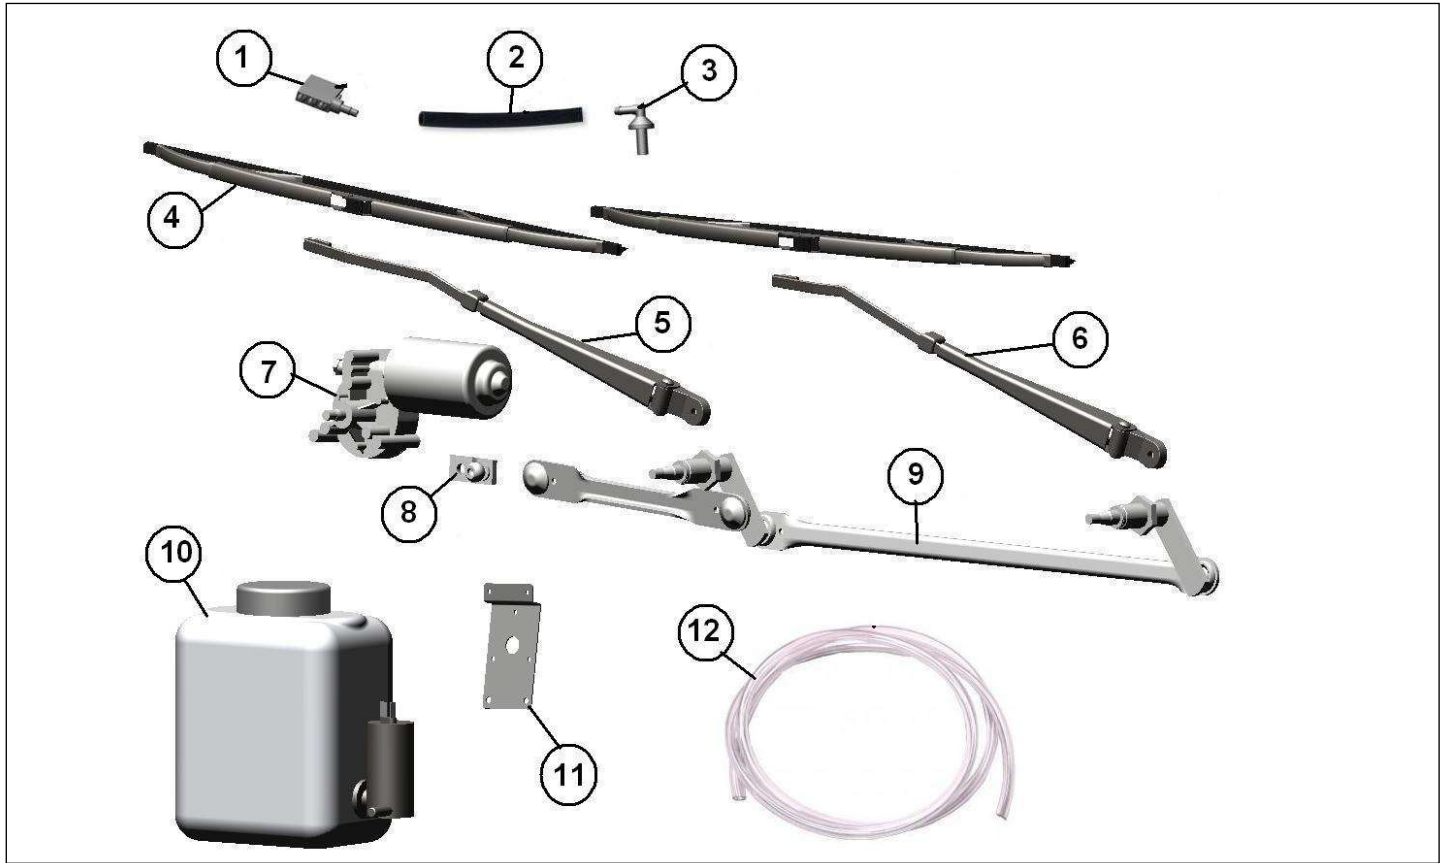

Spare parts

Electrical components

Rep	Reference	Description	Qty	Remarks
1	128R024	SCRREN WASH JET	2	
2	128R023	RUBBER SCREEN WASH HOSE LGC20	2	
3	128R114	CONNECTOR SCREENWASH HOSE	2	
4	128MT027	WIPER BLADE	2	
5	128MT030	RIGHT WIPER ARM + NOZZLE	1	
6	128MT029	LEFT WIPER ARM + NOZZLE	1	
7	128MT025	WIPER MOTOR (LEFT HAND DRIVE)	1	
8	128MT136	WIPER ARM SHAFT SUPPORT	2	
9	128MT031	WIPER TRANSMISSION	1	
10	128MB022	SCREENWASH RESIVOIR 1.5 Ltr	1	
11	128MT135	FRONT WIPER ENGINE MOUNT	1	
12	128A23	SCREENWASH HOSE D4 / D7 LENGTH	1	≡
13	128MT028	T BYPASS FOR WASHER	1