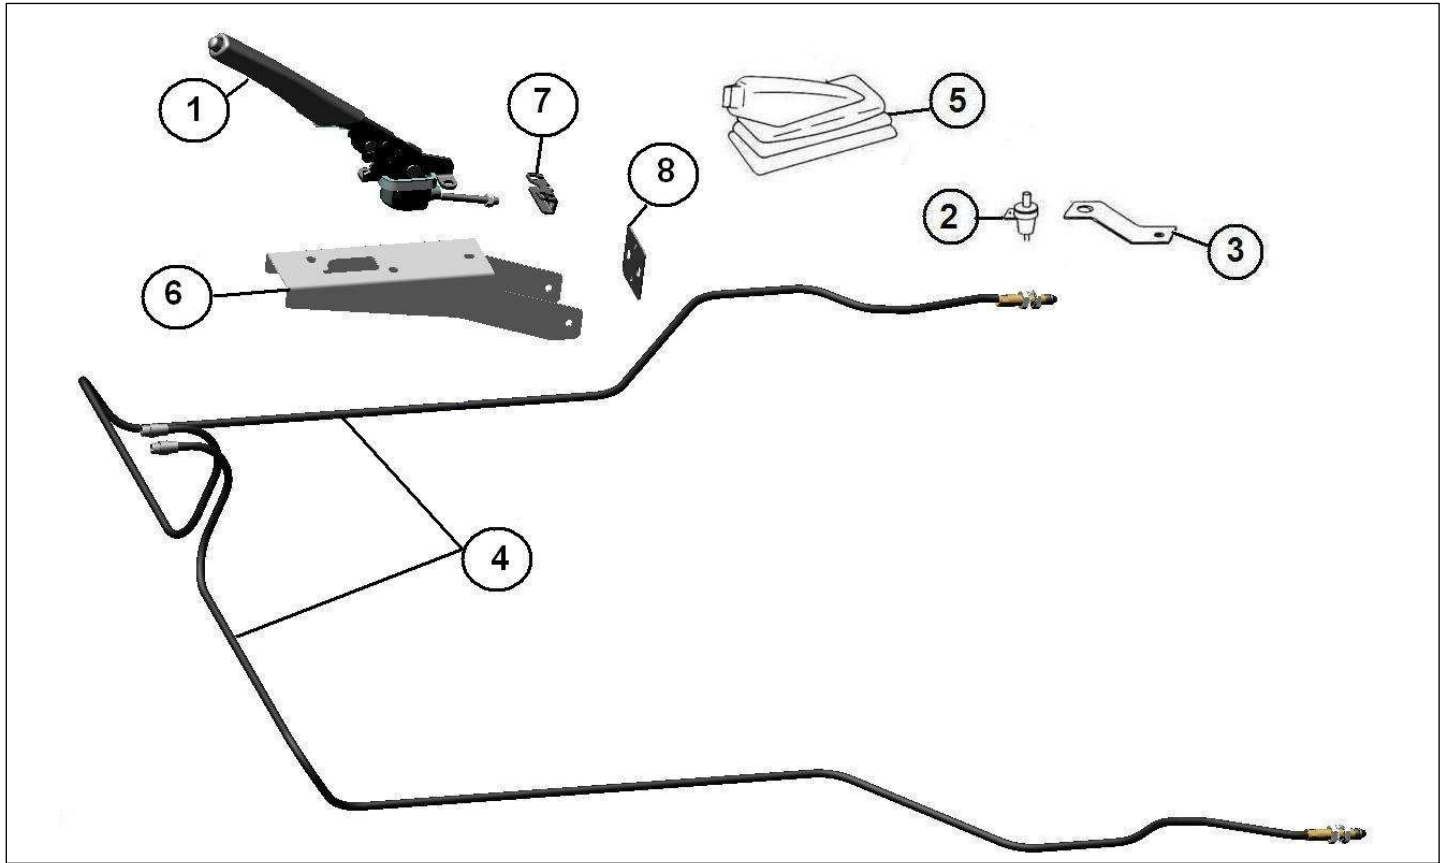

Spare parts

Brakes, Hydraulic system

Rep	Reference	Description	Qty	Remarks
1	126MB001	HANDBRAKE LEVER	1	
2	128K002A	HAND BRAKE WARNING LIGHT SWITCH	1	
3	126K004A	HANDBRAKE LIGHT SWITCH SUPPORT	1	
4	126MT002A	LONG HANDBRAKE CABLE	1	
5	126K003	HANBRAKE LEVER RUBBER GAITOR	2	
6	126MT093	HANDBRAKE PLATE	1	
7	126K903	HAND BRAKE LIFT BAR	1	
8	126MT124	HANDBRAKE CABLE OFF PLATE	1	