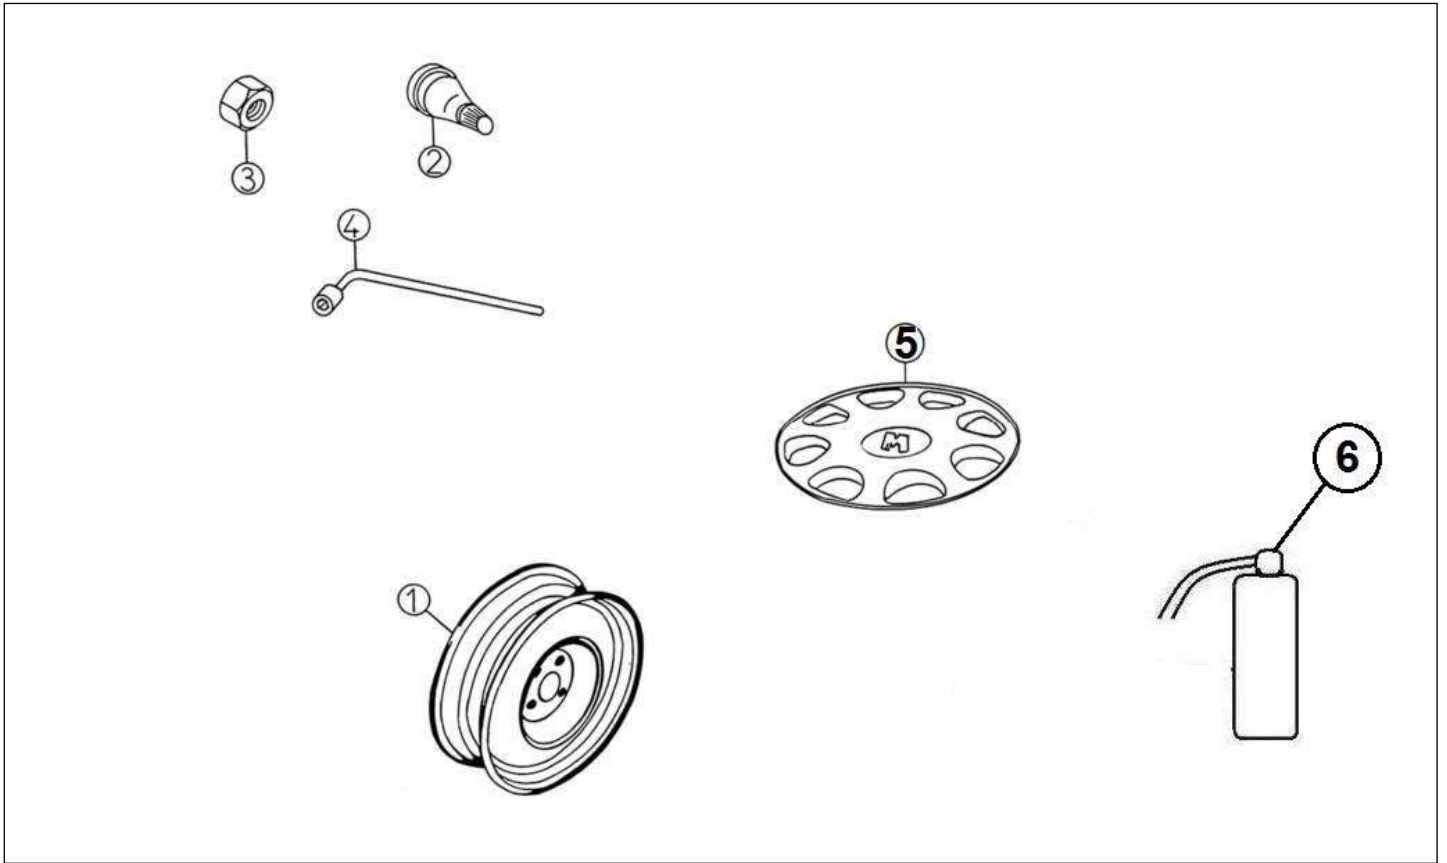

Spare parts

Wheels

Rep	Reference	Description	Qty	Remarks
1	126MB041	STEEL ROAD WHEEL 4X13	5	
2	126A43	TYRE VALVE	5	
3	126P044	WHEEL NUT 19 MM SPANNER SIZE	16	
4	126P046	WHEEL BRACE 19MM	1	
5	126MB049	MEGA WHEEL TRIM 13"	4	
6	126MF121	ANTI PUNCTURE BOMB	1