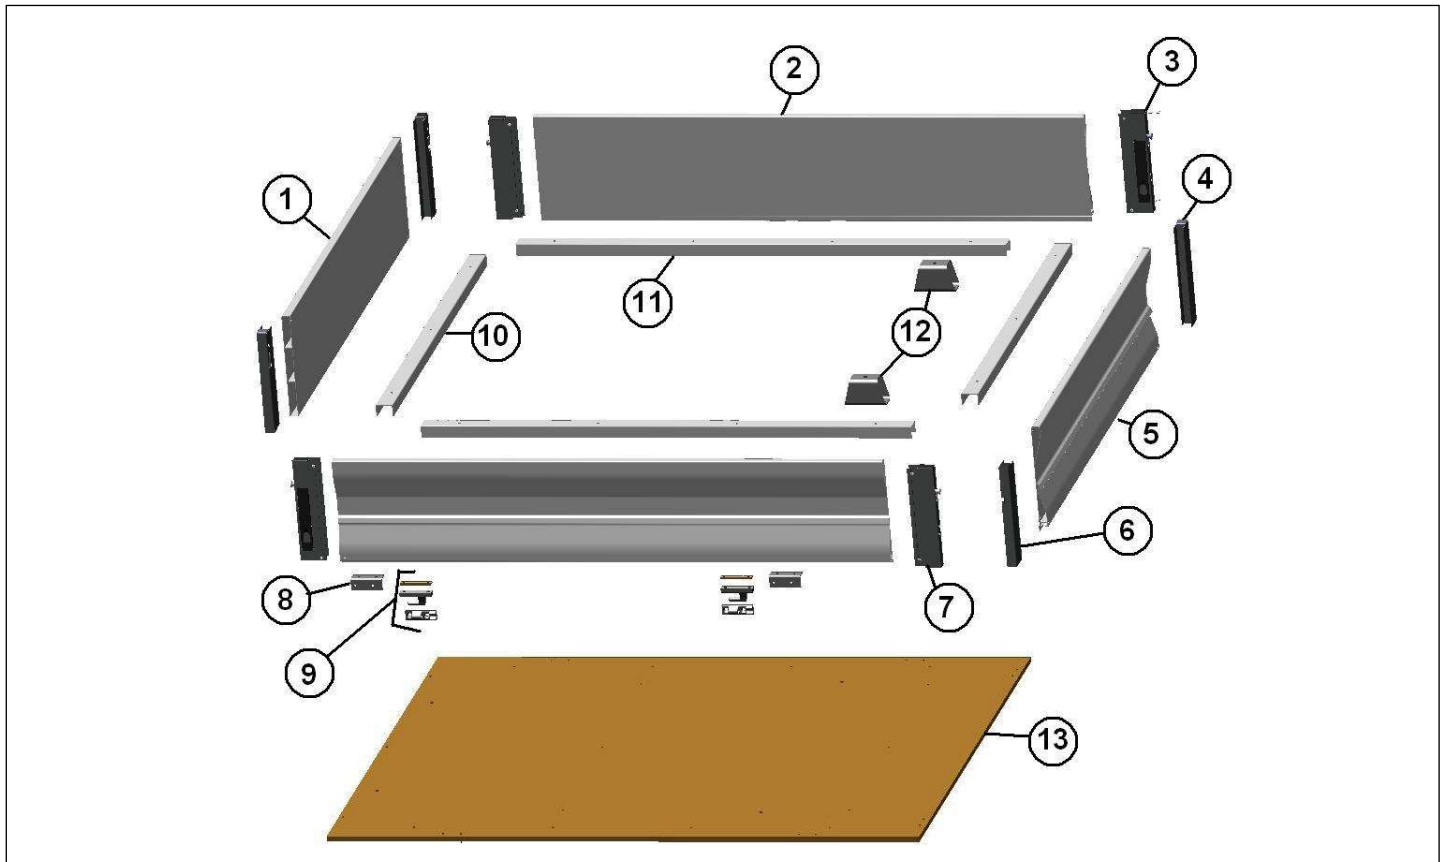

Spare parts

Body

Rep	Reference	Description	Qty	Remarks
1	127MT963	FRONT STEEL MESH SIDE	1	
2	127MT966	LONG STEEL MESH SIDE	2	
3	127MB976	RIGHT CLOSING	2	
4	127MB984	RIGHT TUMBLER SECTION	2	
5	127MT964	REAR STEEL MESH SIDE	1	
6	127MB983	LEFT LOCK INNER PROFIL	2	
7	127MB977	LEFT CLOSING	2	
8	127MT672	REAR DOOR LIFT BAR	2	
8	127MT671	HINGE PLATE	2	
9	127MB669	HINDGE. DROPSIDE PANEL	6	
10	127MB675	SDROPSIDE BODY SECURING PLATE	2	
11	127MB667	FLOOR SUPPORT PLATE REAR	2	
12	127MT257	DROPSIDE HOLDER	2	
13	127MT668	LONG FLOOR	1