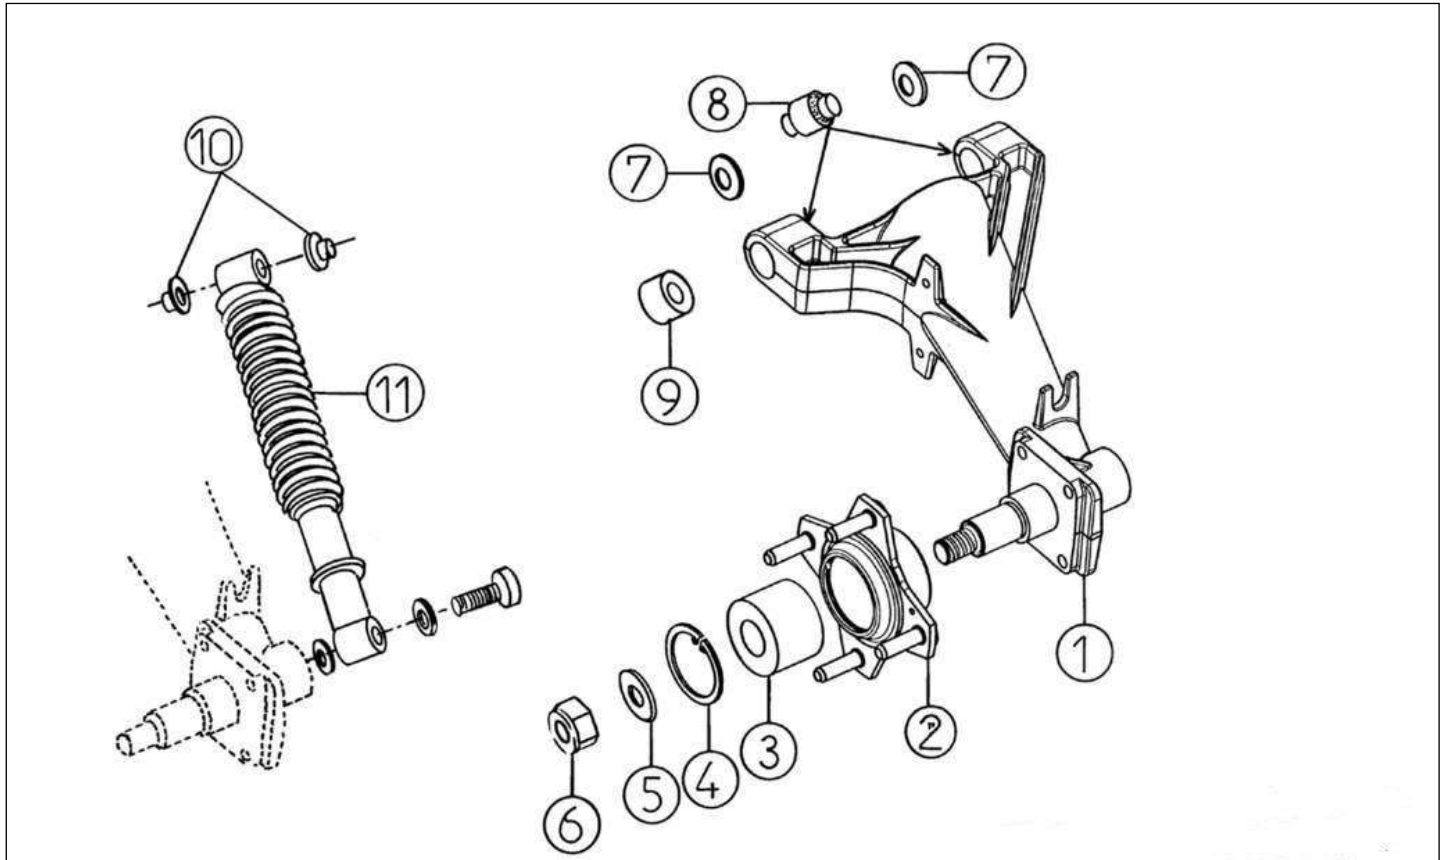

Spare parts

Rear axel

Rep	Reference	Description	Qty	Remarks
1	125MW021A	REAR TRAILING ARM ABS	2	
2	125MW036A	REAR HUB FLANGE ABS	2	
3	125MB004	BEARING TWIN RACE ASSY	2	
4	125MB037	REAR WHEEL BEARING CIRCLIP	2	
5	125MB024	WASHER, FLANGE NUT	2	
6	125A7	NUT 16X150 (LOCKNUT)	2	
7	125K031	SHOULDERED WASHER, REAR	8	
8	125MB023	RUBBER BUSH	4	
9	125MB030	SPACER	2	
10	125K030	REAR SHOCKABSORBER UPPER	4	
11	125MB003	SHOCK ABSORBER REAR	2