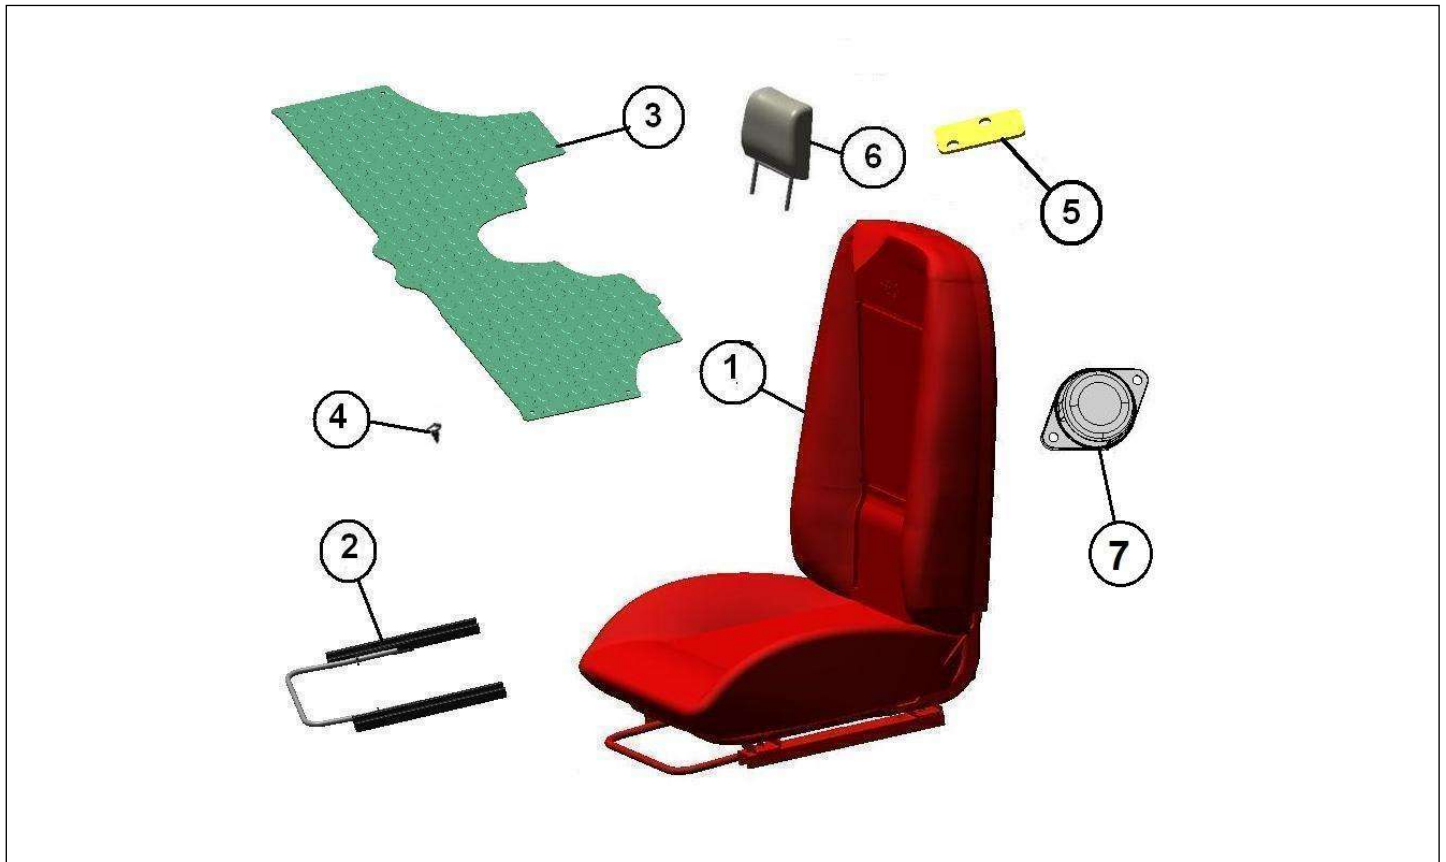

Spare parts

Body

Rep	Reference	Description	Qty	Remarks
1	127MS117	SEAT WITH CONTACTOR	2	
1	127MS118	SEAT WITH HEATER CONTACTOR	2	
2	127MP121	SEAT RAIL	2	
3	127MT130	FLOOR MAT	1	
4	127MB156	FLOOR MAT FIXING CLIP	8	
5	127MT119	SEAT FIXING PLATE	4	
6	127MP168	HEADREST	2	
7	128MP141	SEAT CONTACTOR	1