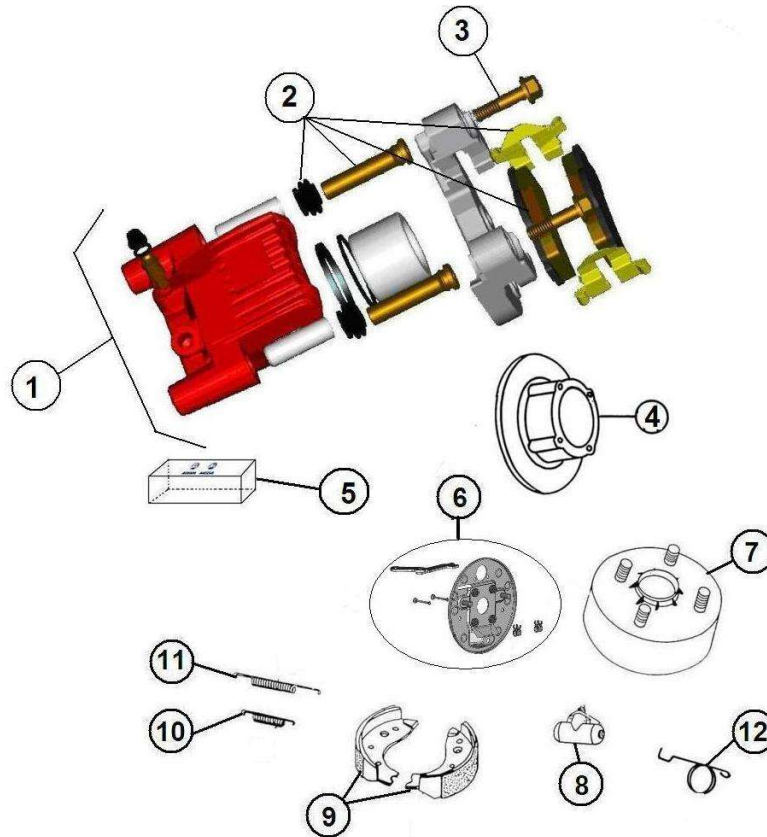

Spare parts

Brakes, Mechanical system

Rep	Reference	Description	Qty	Remarks
1	126AR063	BRACKET LEFT	1	
1	126AR064	BRACKET RIGHT	1	
2	126AR065	KIT SET OF BRAKE PADS	1	
3	126AR071	SCREW	1	
4	126AR028	DISC BRAKE 220	2	
5	126AR850	LOT DE 10KITS 6AR065	1	
6	126AX026	KIT BRAKE PANEL REAR RIGHT NU	1	
6	126AX027	KIT BRAKE PANEL REAR LEFT NU	1	
7	126MB030B	REAR BRAKE DRUM (CAST IRON)	2	
8	126A24	REAR WHEEL CYLINDER	2	
9	126AP031	SEAL BRAKE: 2 SETS	1	
10	126A35A	SPRING SHORT	2	
11	126A35B	BRAKE SHOE RETURN SPRING LONG	2	
12	126K083	SPRING L/H	1