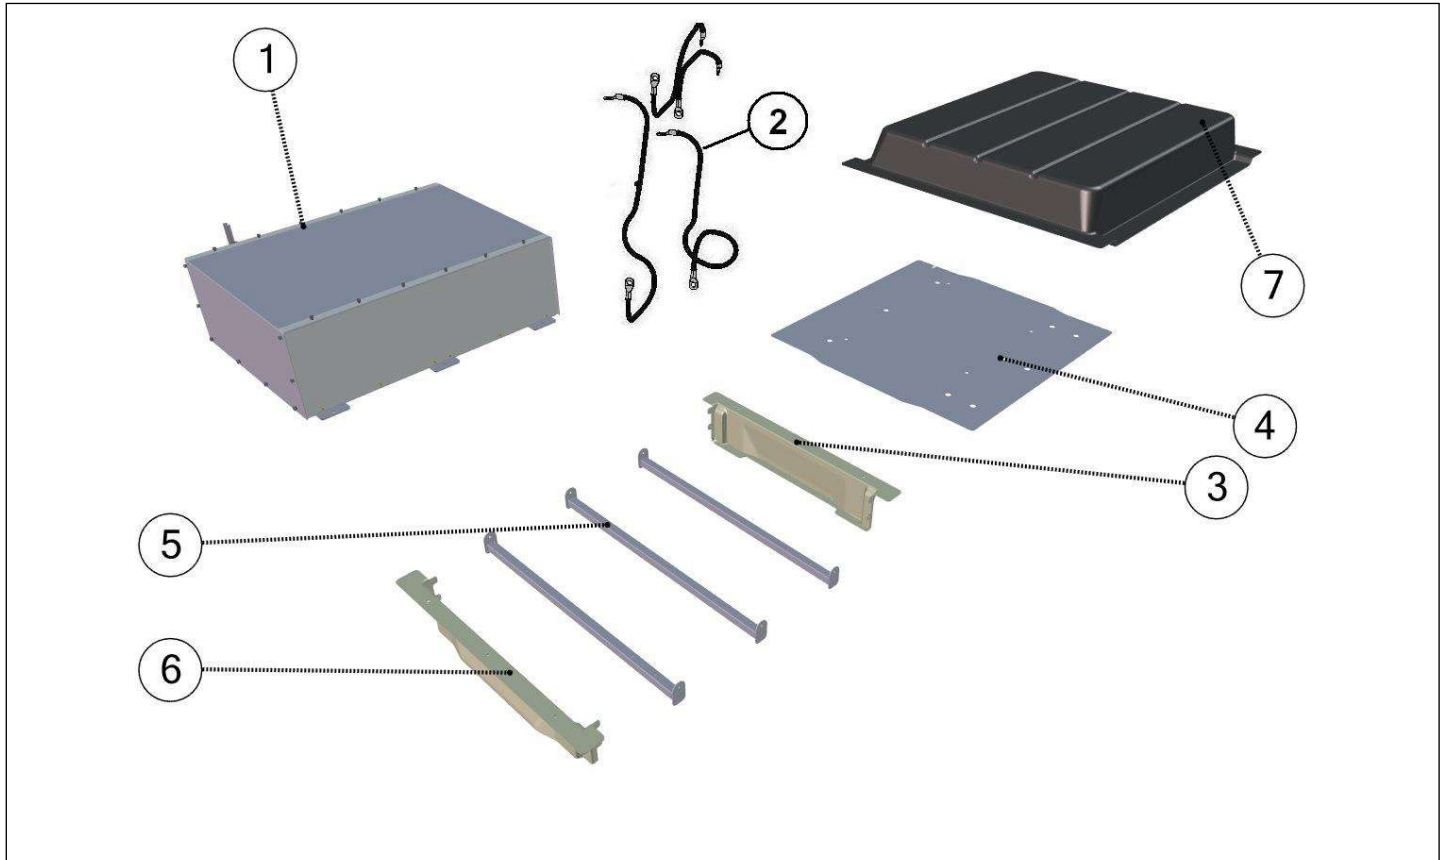

Spare parts

Energy supply

Rep	Reference	Description	Qty	Remarks
1	120MW001	TRACTION BATTERY E4V 9.2 KWH	1	
2	121MW210	POWER BEAM PLATE/ENGINE	1	
3	127MW688	REAR WALL BATTERY TRAY	1	
4	127MW685	BATTERY HOLDER FRAME	1	
5	127MW680	BATTERY HOLDER BAR	3	
6	127MW686	FRONT WALL BATTERY TRAY	1	
7	127MW682	BATTERY COVER	1