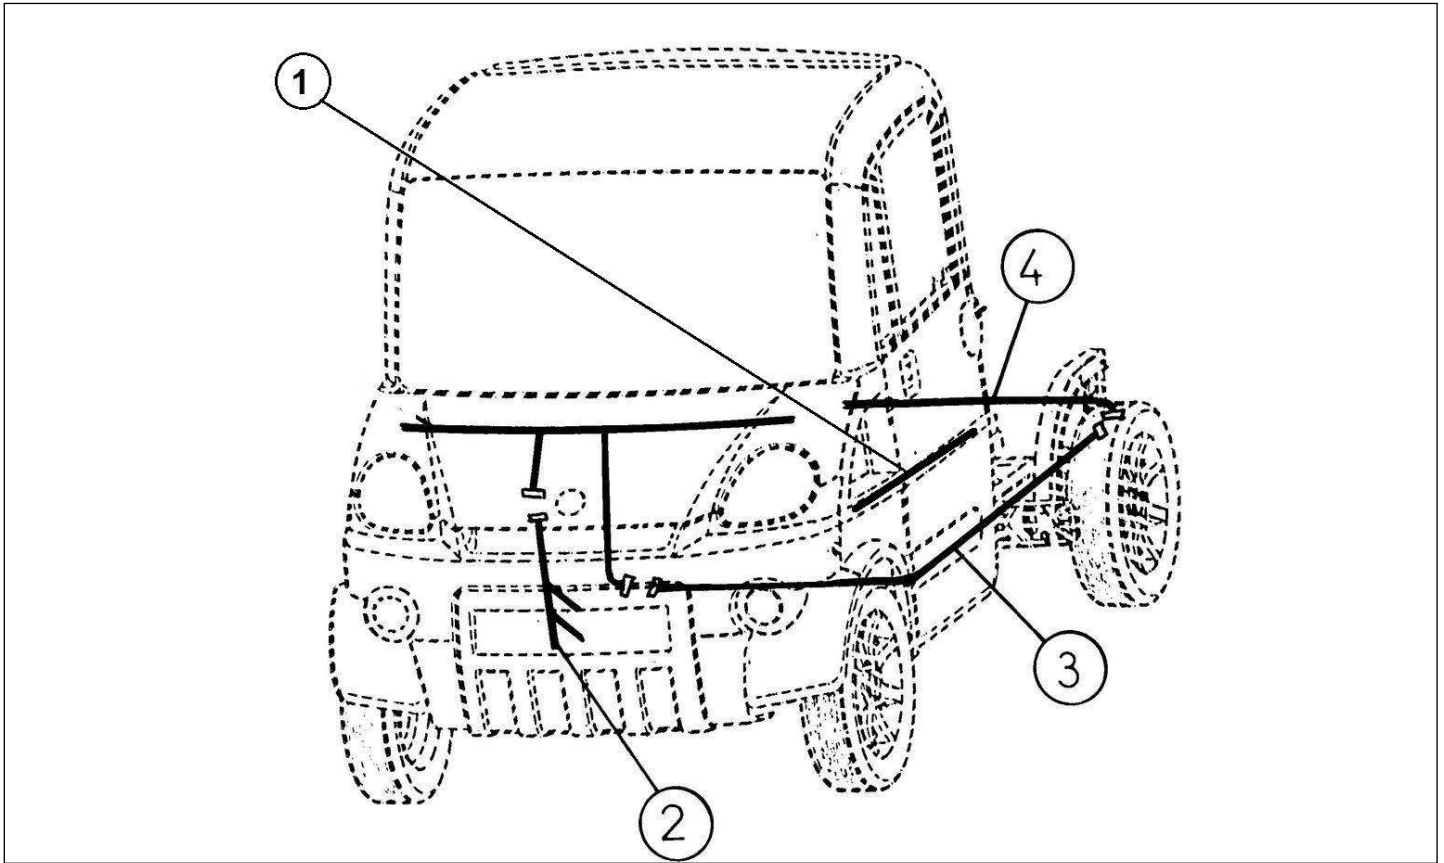

Spare parts

Electrical components

Rep	Reference	Description	Qty	Remarks
2	128MW043	ABS VEHICLE HARNESS eTRUCK	1	
3	128ME042	HARNESS REAR	1	
4	128MB125	BEAM CARRIES POLYESTER	1	
5	128MT020	CHASSIS GROUND HARNESS	1