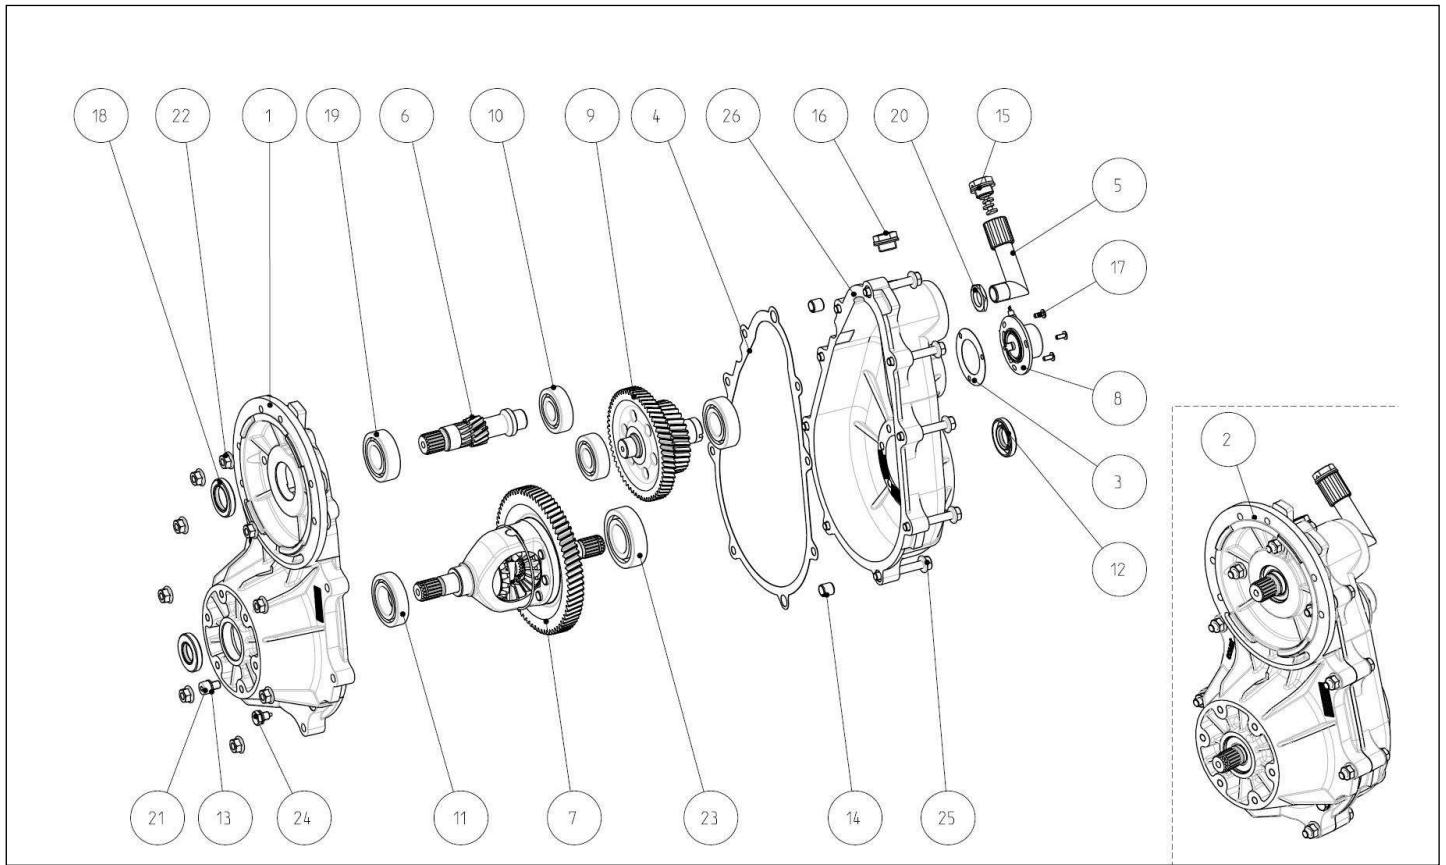

Spare parts

Transmission

Rep	Reference	Description	Qty	Remarks
1	123MW501	ELECTRIC SENSOR GEAR UNIT 1:9,22	1	
2	123MH003	MEDIUM REDUCER AV	1	
3	123MH016	GEAR REAR SUPPORT	1	

Spare parts

Transmission

Rep	Reference	Description	Qty	Remarks
1	123MH012	POWER LEVER INVERTER	1	
3	128AP041	BEAM REVERSE LEVER + CONTACT	1	
4	123AT015	BELLOWS	1	
5	123AT058	STICKER BLACK	1	
5	123AT059	STICKER CHROME	1	
6	123AT016	INTERFACE CONSOLE / LEVER BOOT	1	
7	123AT018	TIP CLIP BALL	2	
8	123AT017	CLIP SAFETY	1	

Spare parts

Transmission

Rep	Reference	Description	Qty	Remarks
1	123MWC46	HALF RIGHT CARTER	1	
2	123MW501	ELECTRIC SENSOR GEAR UNIT 1:9,22	1	
3	123AC50	GASKET	1	
4	123MCC43	GASKET	1	
5	123MCC02	OIL FILLER TUBE ELBOW	1	
6	123MPC20	INPUT SHAFT	1	
7	123MCC54	FINAL DRIVE UNIT 8:1	1	
8	123AAC48	Speed Sensor	1	
9	123MWC21	INTERMEDIATE SHAFT ASSEMBLY	1	
10	123AC4	BEARING	2	
11	123AC45	BEARING	1	
12	123AC1	DRIVE SHAFT OIL SEAL	2	
13	123AC30	WASHER	2	
14	123MBC40	DOWEL	2	
15	123MPC45	BREATHER PLUG	1	
16	123MBC47	PLUG	1	
17	123AC51	SCREW	3	
18	123AC1N	INPUT SHAFT OIL SEAL	1	
19	123AC4N	BEARING	2	
20	123MCC22	NUT	1	
21	123MCC15	SCREW	1	
22	123MPC16	FLANGE NUT	9	
23	123MCC45	BEARING	1	