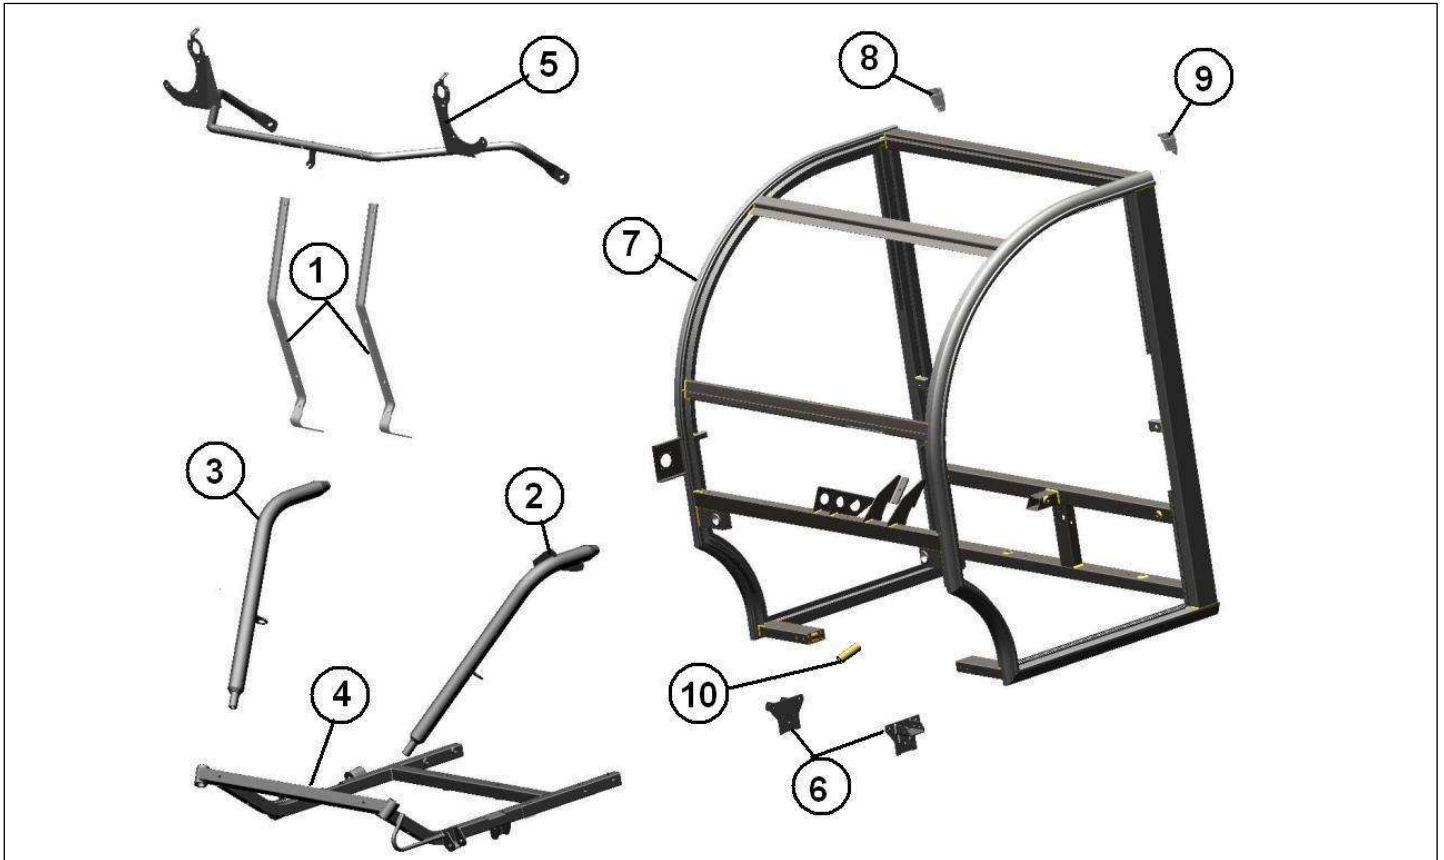

Spare parts

Body

Rep	Reference	Description	Qty	Remarks
1	127MW612	LONG CHASSIS LEG	2	
2	127MT601	CABIN SIDE MEMBER CONNECTION	2	
3	127MB607	CENTRAL AND REAR CROSSMEMBER	2	
4	127MB610	REAR SHOCKABSORBER UPPER	2	
5	127MB609	REAR ARCH SUPPORT OUTRIGGER	2	
6	127MB608	REAR SUPPORT OUTRIGGER	2	
7	127MB624	SUPPORT PLATE	1	
9	127MT902	REAR SPAR CAP	2	
10	127MT901	SPAR PLUG BEFORE	2	

Spare parts

Body

Rep	Reference	Description	Qty	Remarks
1	127MT315A	PULLING ARCEAU SPOILER	2	
2	127MT311	L/H/F SUPPORT TUBE	1	
3	127MT310	R/H/F SUPPORT TUBE	1	
4	127MW312	MAIN ELECTRIC ENGINE FRAME	1	
5	127MT317	BOW SPOILER	1	
6	127MT601	CABIN SIDE MEMBER CONNECTION	2	
7	127MW614	CABIN FRAME eTRUCK	1	
8	127MT963D	RIGHT CABIN CAP	2	
9	127MT963G	LEFT CABIN CAP	2	
10	127MT082	CABIN SPACER D20d08L65	4	