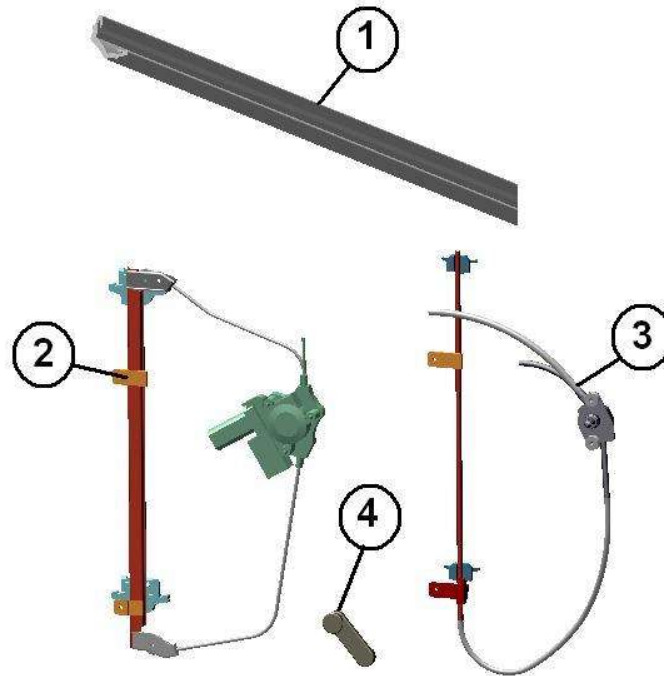

Spare parts

Body

Rep	Reference	Description	Qty	Remarks
1	127AP105	BASE PLATE ORDERS RIGHT OPENING	1	
1	127AP106	BASE PLATE ORDERS LEFT OPENING	1	
2	127AP104	PLAY OF JOINT HANDLE	2	
3	127AP114	EXTERNAL HANDLE	2	
4	127AP113	HIDE LEFT	2	
5	127AA487	WHITE CLIPS EXTERNAL HANDLE	X	
6	127MT041	L/H LONG ROD	1	
6	127MT042	R/H LONG ROD	1	
7	127K076	WIRE-PASS	2	
8	127K074	INTERIOR DOOR LOCK BUTTON R/H	1	
8	127K075	INTERIOR DOOR LOCK BUTTON L/H	1	
9	127AP079	LINE OUT LEFT BOLT	1	
9	127MT080	R/H DOOR BARREL TO LOCK ROD	1	
10	127K062	L/H DOOR LOCK ASSY	1	
10	127K063	R/H DOOR LOCK ASSY	1	
11	127MT069	PLATE	2	
12	127AP051	THRESHER GUIDE	2	
13	127MT077	DOOR MECH LOCK ROD	1	
14	127MT078	RIGHT LOCKING LINK ROD	1	
14	127MT079	LEFT LOCKING LINK ROD	1	
15	127AR076	LINK PLATE	2	
16	127AP047	SPRING LOCK RETURN	2	

Spare parts

Body

Rep	Reference	Description	Qty	Remarks
1	127MT050	ICE SLIDE L.3,50 m	2	
2	127MT065E	WINDOW WINDER ASSY, ELECTRIC L/H	1	
2	127MT066E	WINDOW WINDER ASSY, ELECTRIC R/H	1	
3	127MT065	WINDOW WINDER ASSY, MANUAL L/H	1	
3	127MT066	WINDOW WINDER ASSY, MANUAL R/H	1	
4	127R067	WINDOW WINDER HANDLE	2	