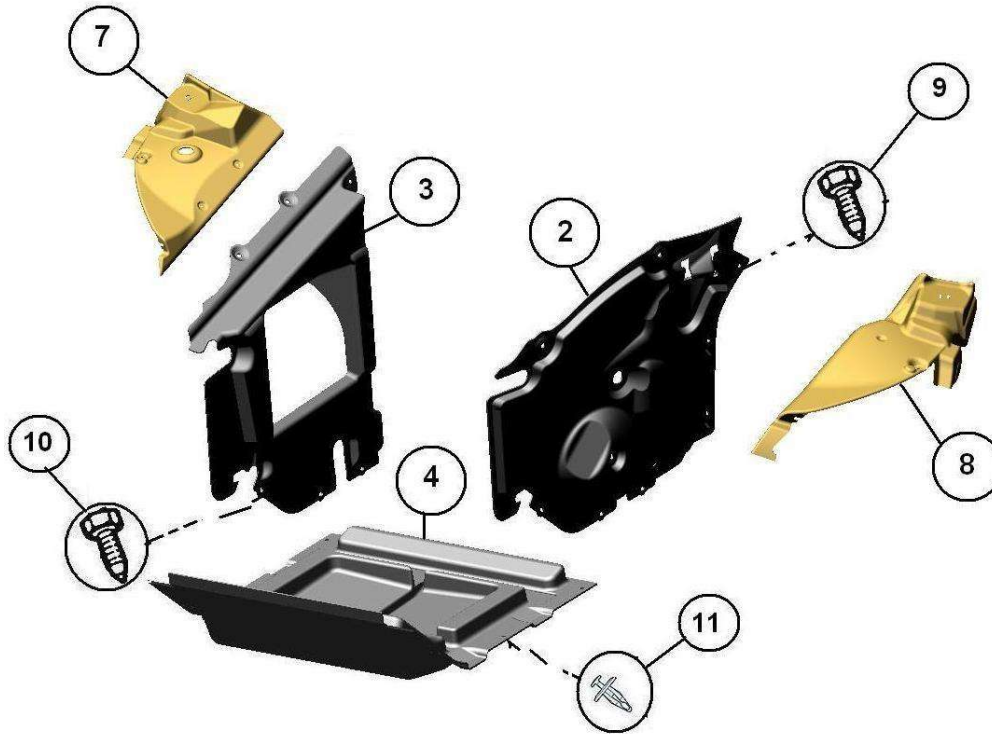

Spare parts

Body

Rep	Reference	Description	Qty	Remarks
2	127MT423	SOUND PANEL L/H INNER WING	1	
3	127MV424	SOUND PANEL R/H INNER WING	1	
4	127AP229	ENGINE LOWER SOUND PANEL	1	
7	127MT163	R/H/F WING CAPPING PANEL	1	
8	127MT162	L/H/F WING CAPPING PANEL	1	
9	127AA482	Self-driller screw 4,8 x 22 black (by 100)	X	
10	127AA481	Self-driller screw 6,3 x 22 white (by 100)	X	
11	127AB481	RIVET PLASTIC	X