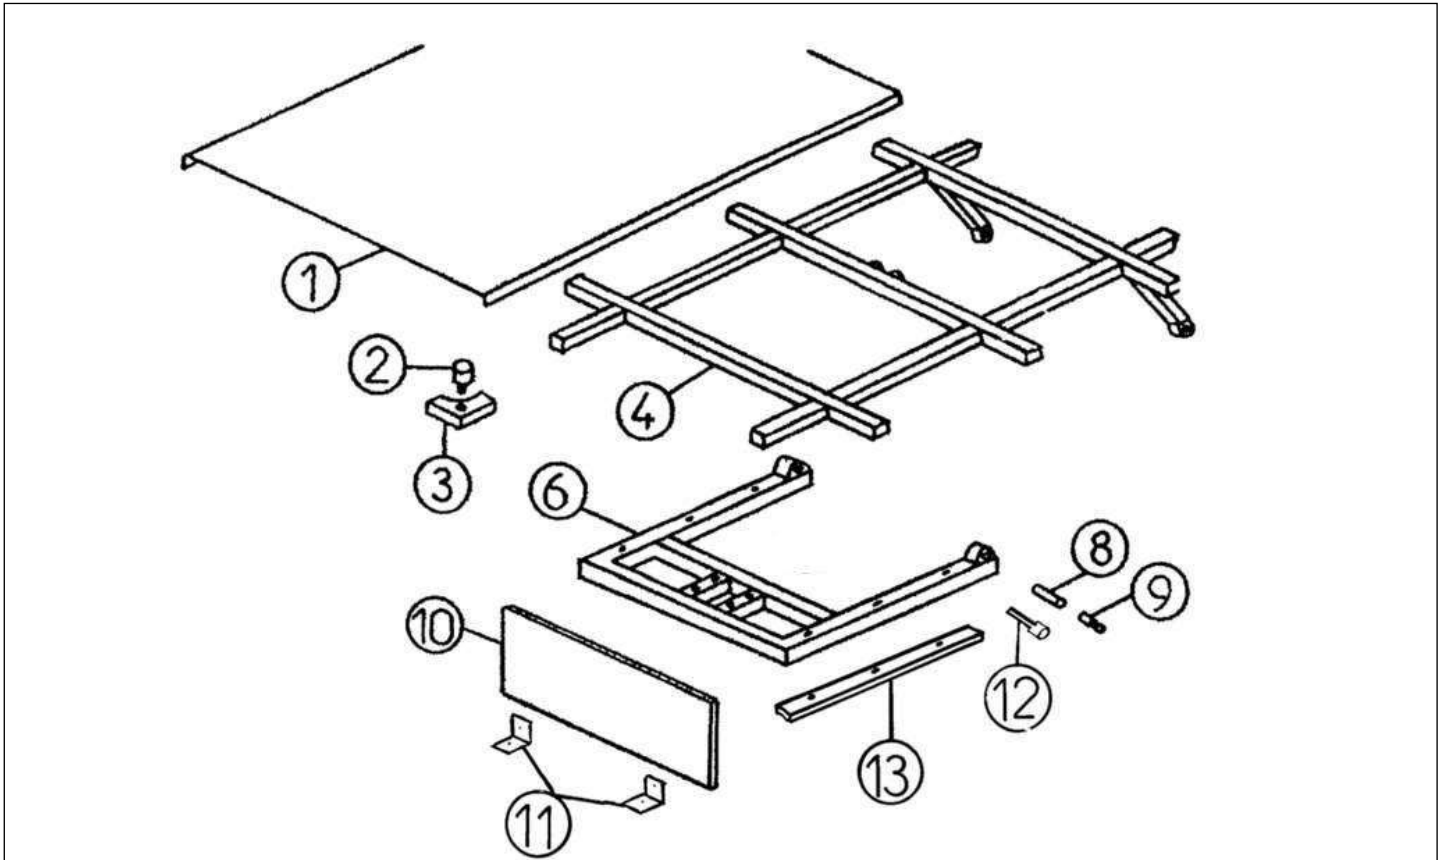

Spare parts

Body

Rep	Reference	Description	Qty	Remarks
1	127MT752A	FRONT ALUMINIUM TRAY	1	
1	127MT752B	REAR ALUMINIUM TRAY	1	
2	127MT765	STOPPER	2	
3	127MB763	BODY LANDING RUBBER SUPPORT	2	
4	127MB751	FLOOR PANEL FRAME LONG	1	
6	127MB750	TIPPER BODY. LOWER FRAME	1	
8	127MB757	SHAFT, TIPPER HINDGE	2	
9	127MB761	GREASE NIPPLE	3	
10	127MW769	VERTICAL WALL	1	
11	127MB774	DIVIDER BOARD MOUNTING BRAKET	2	
13	127MB779	TIPPER FRAME LOWER MOUNTING	2