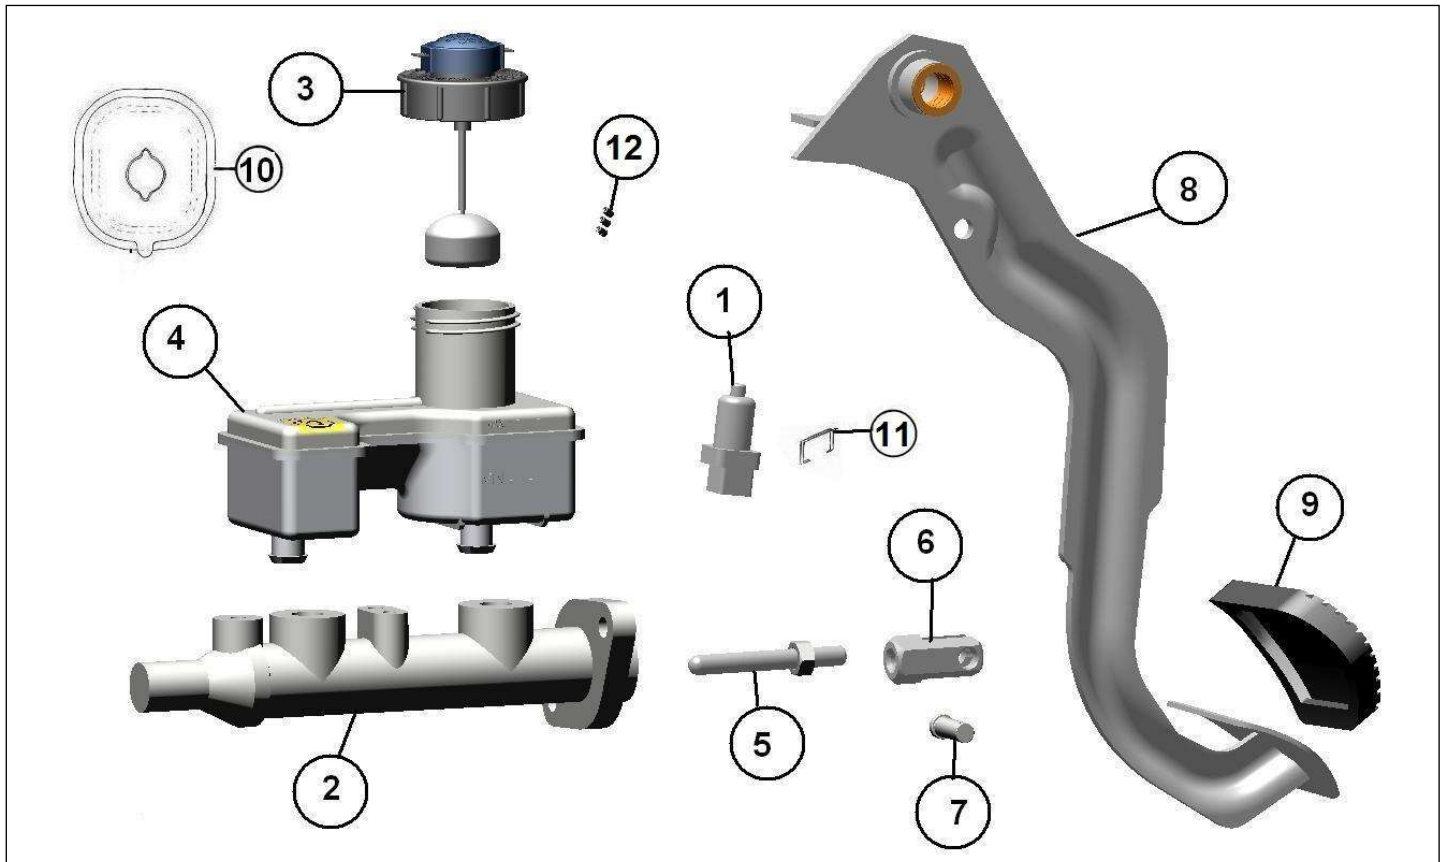

Spare parts

Brakes, Hydraulic system

Rep	Reference	Description	Qty	Remarks
1	126AP015	STOP CONTACTOR	1	
2	126AP014A	MASTER CYLINDER OUTPUT 2	1	
3	126A13	BRAKE MASTER CYLINDER CAP, WITH	1	☒
4	126AP012	BRAKE FLUID RESERVOIR	1	
5	126MW010	MASTER CYLINDER PUSH ROD	1	
6	126AP008	CLEVIS	1	
7	126A9	CLEVIS PIN	1	
8	126MT005	BRAKE PEDAL (LEFT HAND DRIVE)	1	
9	126AP006	RUBBER PAD	1	
10	127K959	MASTER CYLINDER SEELING CAP	1	
11	126AP099	CLIPS STOP SWITCH	1	
12	126MP100	CONNECTING PIPE TO MASTER	1