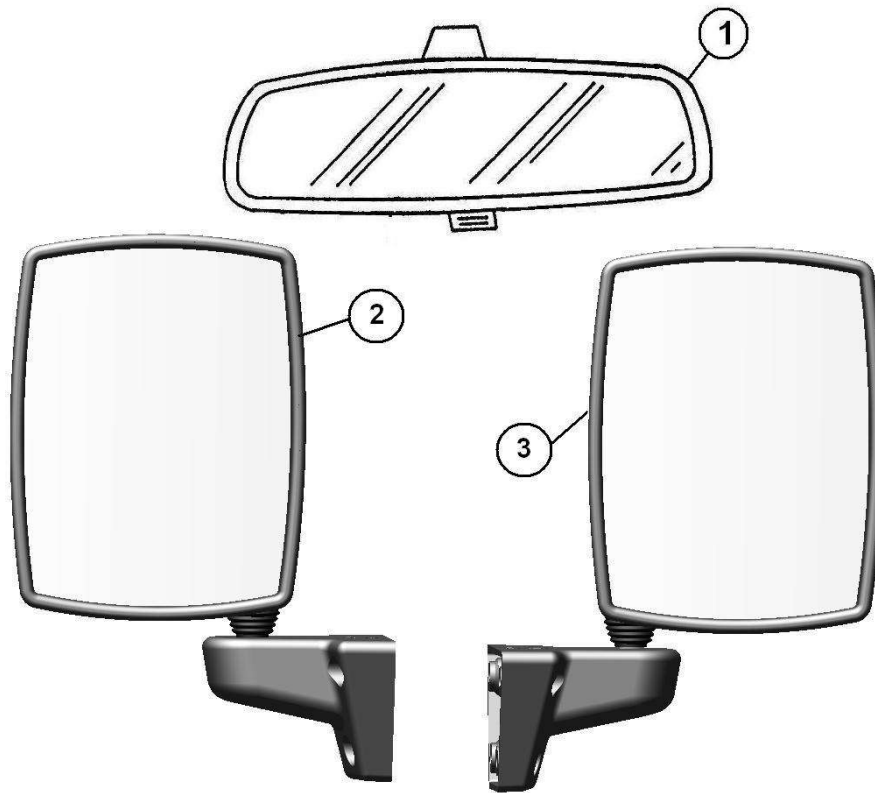

Spare parts

Body

Rep	Reference	Description	Qty	Remarks
1	127G125	INTERIOR REAR VIEW MIRROR	1	
2	127MP141	LEFT OUTER MIRROR	1	
3	127MP142	RIGHT OUTER MIRROR	1	

Spare parts

Body

Rep	Reference	Description	Qty	Remarks
1	127MS117	SEAT WITH CONTACTOR	2	
1	127MS118	SEAT WITH HEATER CONTACTOR	2	
2	127MP121	SEAT RAIL	2	
3	127MT130	FLOOR MAT	1	
4	127MB156	FLOOR MAT FIXING CLIP	8	
5	127MT119	SEAT FIXING PLATE	4	
6	127MP168	HEADREST	2	
7	128MP141	SEAT CONTACTOR	1	