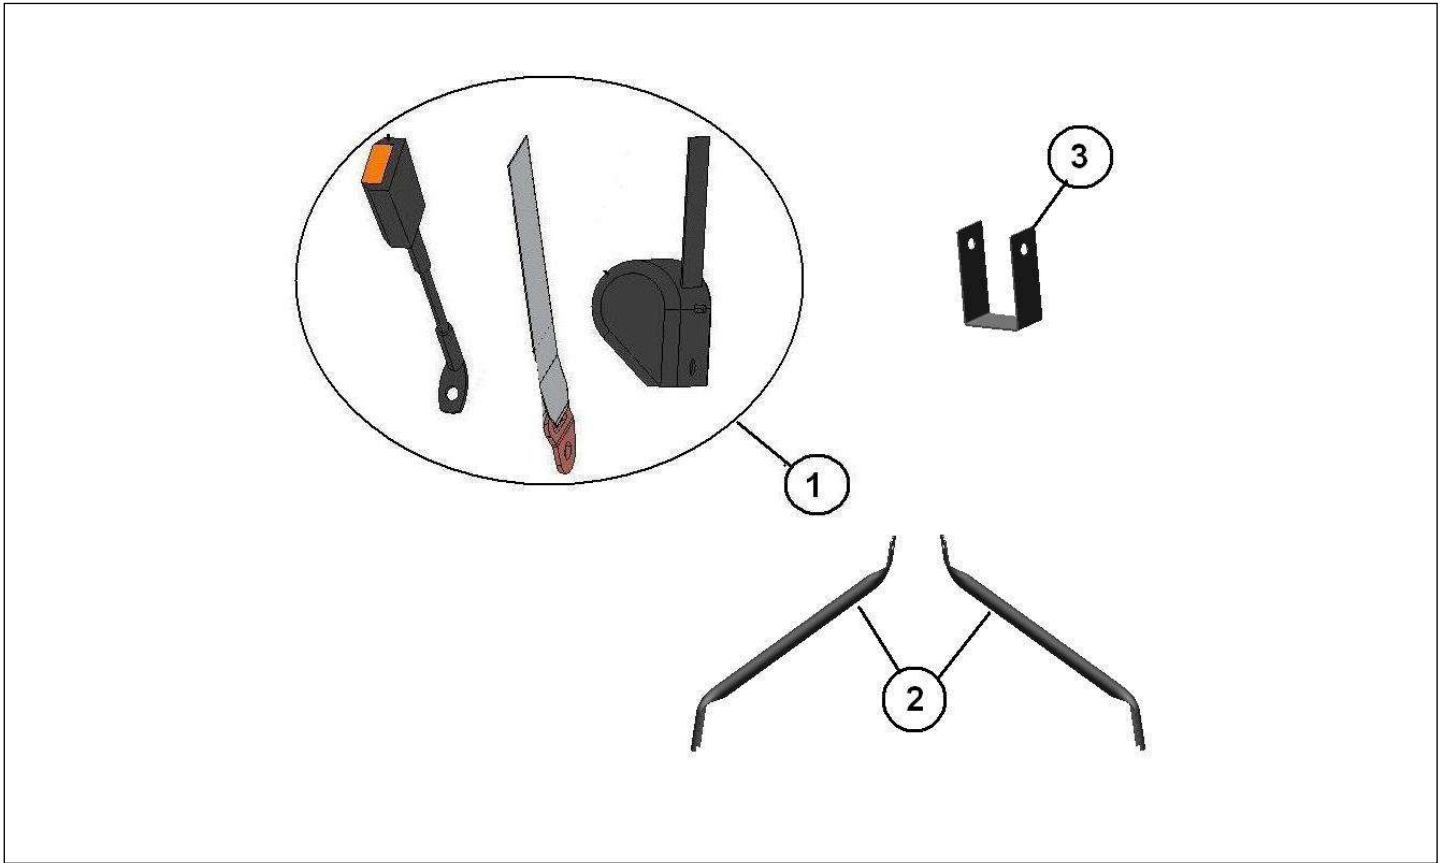

Spare parts

Body

Rep	Reference	Description	Qty	Remarks
1	127MT126	SEAT BELT KIT	2	
2	127MT641	TENSION BELT	2	
3	127MT009	TENSION BELT STRAP	1	

Spare parts

Body

Rep	Reference	Description	Qty	Remarks
1	127MT123	DASHBOARD (LEFT HAND DRIVE)	1	
2	127AP179A	LATCH	1	
3	127MT125	GLOVE BOX (LEFT HAND DRIVE)	1	
4	127AP178	GLOVE BOX DOOR	1	
5	127MD124	ASHTRAY INSERT	1	
6	127MT461	DASHBOARD SUPPORT	1	
7	127MP332	CENTRAL SWITCH BKT	1	
8	127MP331	LATERAL SWITCH BKT	4	
9	127G304	RADIO APERTURE BLANKING PANEL	1	
10	127MT720	BOTTLE HOLDER	1	
11	127AP181	AXIS HINGE GLOVE	1	
12	127AP180	AGAINST BOX DOOR GLOVES	1	
13	127AP128	CORD BOX GLOVES	1	
14	127AG185	GLOVE BOX LOCK SPRING	1	