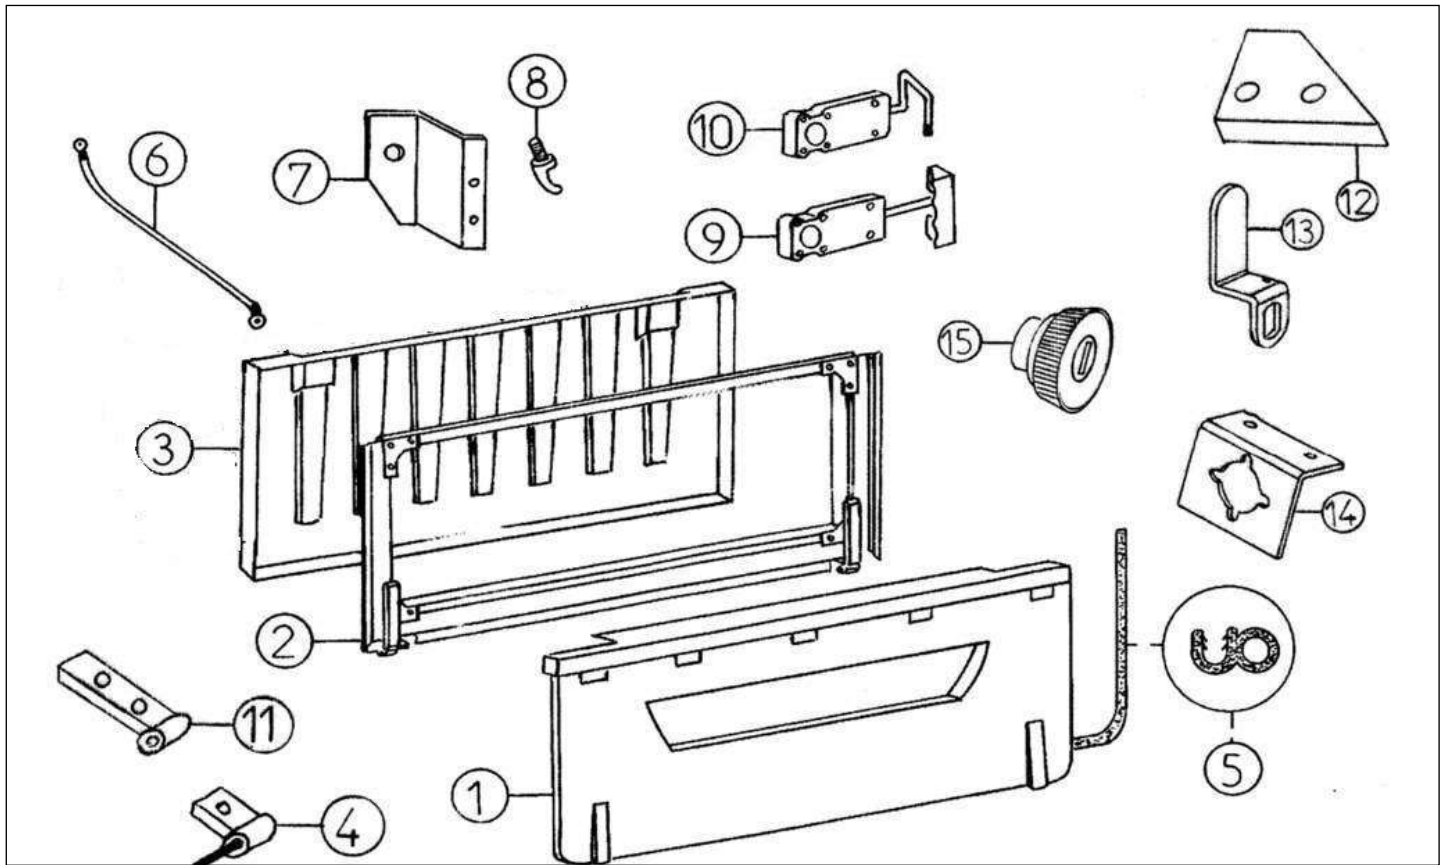

Spare parts

Body

Rep	Reference	Description	Qty	Remarks
1	127MT126	SEAT BELT KIT	2	
2	127MT641	TENSION BELT	2	
3	127MT009	TENSION BELT STRAP	1	

Spare parts

Body

Rep	Reference	Description	Qty	Remarks
1	127MT123	DASHBOARD (LEFT HAND DRIVE)	1	
2	127AP179A	LATCH	1	
3	127MT125	GLOVE BOX (LEFT HAND DRIVE)	1	
4	127AP178	GLOVE BOX DOOR	1	
5	127MD124	ASHTRAY INSERT	1	
6	127MT461	DASHBOARD SUPPORT	1	
7	127MP332	CENTRAL SWITCH BKT	1	
8	127MP331	LATERAL SWITCH BKT	4	
9	127G304	RADIO APERTURE BLANKING PANEL	1	
10	127MT720	BOTTLE HOLDER	1	
11	127AP181	AXIS HINGE GLOVE	1	
12	127AP180	AGAINST BOX DOOR GLOVES	1	
13	127AP128	CORD BOX GLOVES	1	
14	127AG185	GLOVE BOX LOCK SPRING	1	

Spare parts

Body

Rep	Reference	Description	Qty	Remarks
2	127MB906	TAILGATE MAIN FRAME	1	
3	127MD503	INSIDE STEEL MESH SIDE	1	
4	127MB507	TAILGATE LOWER HINDGE FIXED	2	
5	127MB639	REAR DOOR SEAL. 1.73m	1	
6	127MB629	TAILGATE SUPPORT CABLE	2	
7	127MB534	TAILGATE LOCK PIN BRACKET	2	
8	127G217	TAILGATE CONICAL LOCK PIN	2	
9	127W187	TAILGATE RELEASE LEVER. PICK UP	2	
10	127MB187	TAILGATE RELEASE LEVER.	1	BENNE BASCULANTE
10	127MB188	TAILGATE RELEASE LEVER.	1	BENNE BASCULANTE
11	127MB506G	TAILGATE HINDGE L/H UPPER	1	
11	127MB506D	TAILGATE HINDGE R/H UPPER	1	
12	127MB099	BRACKET TAILGATE	1	
13	127MB097	LOCK OPERATING PLATE DROP SIDE	1	
13	127MB097A	LOCK OPERATING PLATE VAN	1	
14	127MB098	TAILGATE KEY BARREL MOUNTING	1	
15	127MB096	TAILGATE LOCK BARREL AND HANDLE	1	