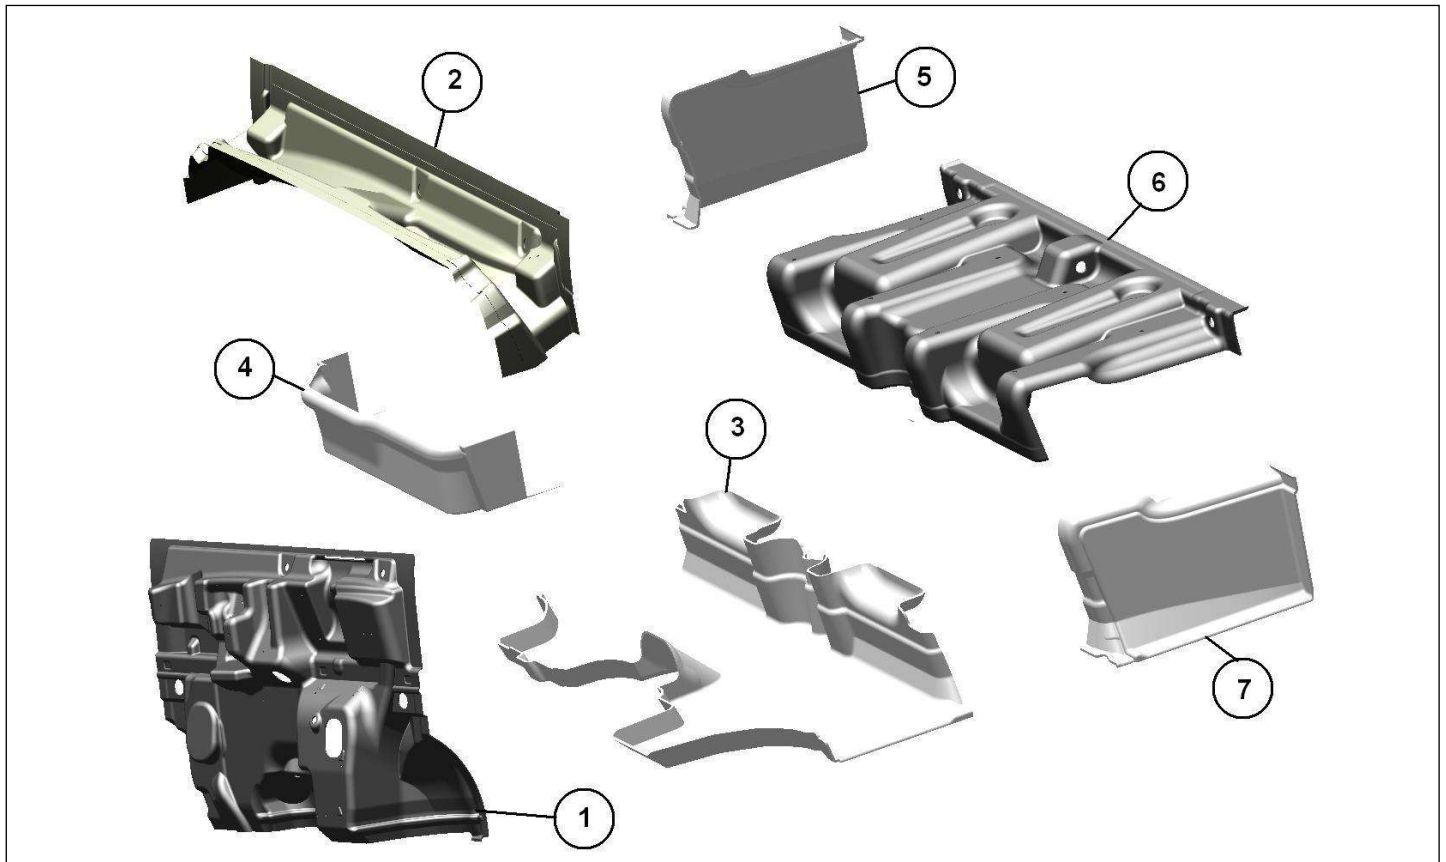

Spare parts

Body

Rep	Reference	Description	Qty	Remarks
1	127MT315A	PULLING ARCEAU SPOILER	2	
2	127MT311	L/H/F SUPPORT TUBE	1	
3	127MT310	R/H/F SUPPORT TUBE	1	
4	127MW312	MAIN ELECTRIC ENGINE FRAME	1	
5	127MT317	BOW SPOILER	1	
6	127MT601	CABIN SIDE MEMBER CONNECTION	2	
7	127MW614	CABIN FRAME eTRUCK	1	
8	127MT963D	RIGHT CABIN CAP	2	
9	127MT963G	LEFT CABIN CAP	2	
10	127MT082	CABIN SPACER D20d08L65	4	

Spare parts

Body

Rep	Reference	Description	Qty	Remarks
1	127MT153	DASHBOARD FRONT PANEL	1	
2	127MT007	DASH PANEL (LEFT HAND DRIVE)	1	
3	127MT005	PLATFORM FLOOR	1	
4	127MT720	BOTTLE HOLDER	1	
5	127MT005D	PLATFORM RIGHT SIDE	1	
6	127MT006	PLATFORM UNDER SEAT	1	
7	127MT005G	PLATFORM LEFT SIDE	1	