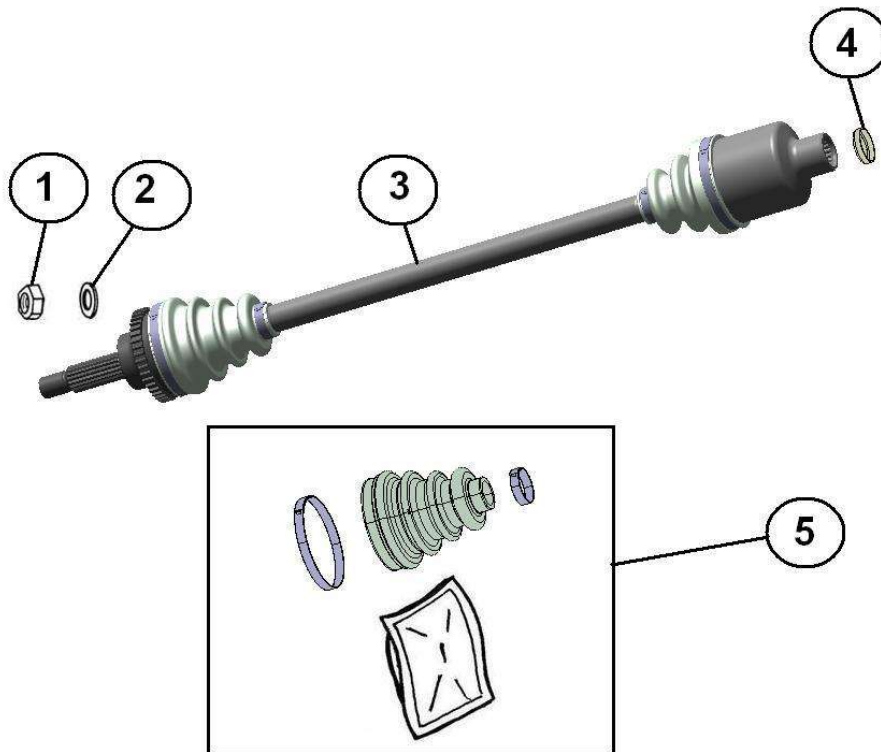

## e-TRUCK MEGA v1.3

24	123AAC60	DRAIN PLUG (MAGNETIC)	1
25	123MWC23	SCREW	9
26	123MCC29	GEARBOX CASING L/H	1

Spare parts

Drive shafts

Rep	Reference	Description	Qty	Remarks
1	125A7	NUT 16X150 ( LOCKNUT)	2	
2	125A6	PLAIN WASHER 16mm DIA	2	
3	123MH518A	RIGHT TRANSMISSION	1	ABS
3	123MH519A	LEFT TRANSMISSION	1	ABS
4	123A25A	CIRCLIP. DRIVESHAFT SPLINE	2	
5	123ME031	KIT DRIVESHAFT WHEEL	2	