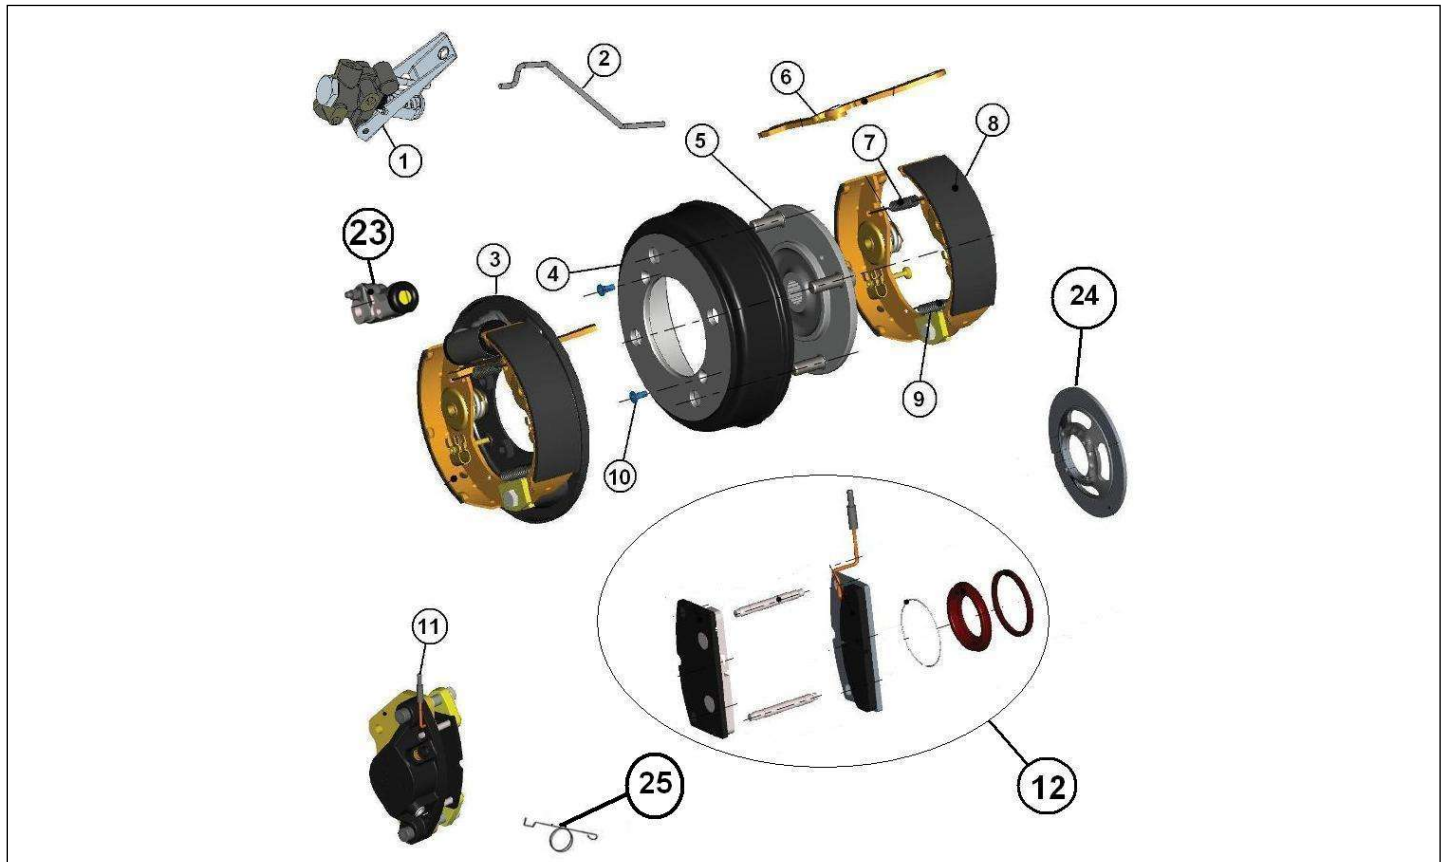

Spare parts

Brakes, Hydraulic system

Rep	Reference	Description	Qty	Remarks
1	126A9	CLEVIS PIN	1	
2	126AP006	RUBBER PAD	1	
3	126AP008	CLEVIS	1	
4	126AP015	STOP CONTACTOR	1	
5	126MB012	BRAKE FLUID RESERVOIR N/M VAN	1	
6	126MB013	BRAKE RESERVOIR CAP	1	
7	126MB094	MASTER CYLINDER INLET PIPE	2	
8	126MB095	BRAKE RESERVOIR HOSE CLIP	2	
9	126MP005	BRAKE PEDAL	1	
10	126MP010	MASTER CYLINDER PUSHROD	1	
11	126MP014	MASTER CYLINDER 3 OUTPUTS	1	
12	126MP096	DISPLACED BRAKE FLUID RESERVOIR	1	
13	126AS997	HOSE BRAKE FLUID 8mm	1	

Spare parts

Brakes, Hydraulic system

Rep	Reference	Description	Qty	Remarks
1	126MB016	LOAD SENSING VALVE	1	
2	126MP050	STEM CORRECTOR	1	
3	126MP026	COMPLETE PLATE LEFT	1	
3	126MP027	COMPLETE PLATE RIGHT	1	
4	126MP030	BRAKE DRUM	2	
5	123MPC38	HUB-DRUM WITH STUD	2	
6	126MP102	RIGHT SIDE BRAKE LEVER	1	
6	126MP103	LEFT SIDE BRAKE LEVER	1	
7	126A35B	BRAKE SHOE RETURN SPRING LONG	2	
8	126A31	BRAKE SHOES ONLY MEGA E WORKER	2	
9	126A35A	SPRING SHORT	2	
10	125MPC7	SCREW	4	
11	126MR063	LEFT BRAKE CALIPER Ø40	1	
11	126MR064	RIGHT BRAKE CALIPER Ø40	1	
12	126MR065	BRAKE PADS KIT SET AV	1	
23	126A23	WHEEL CYLINDER	2	
24	126AR028	DISC BRAKE 220	2	
25	126K083	SPRING L/H	2	
25	126K084	SPRING R/H	2	