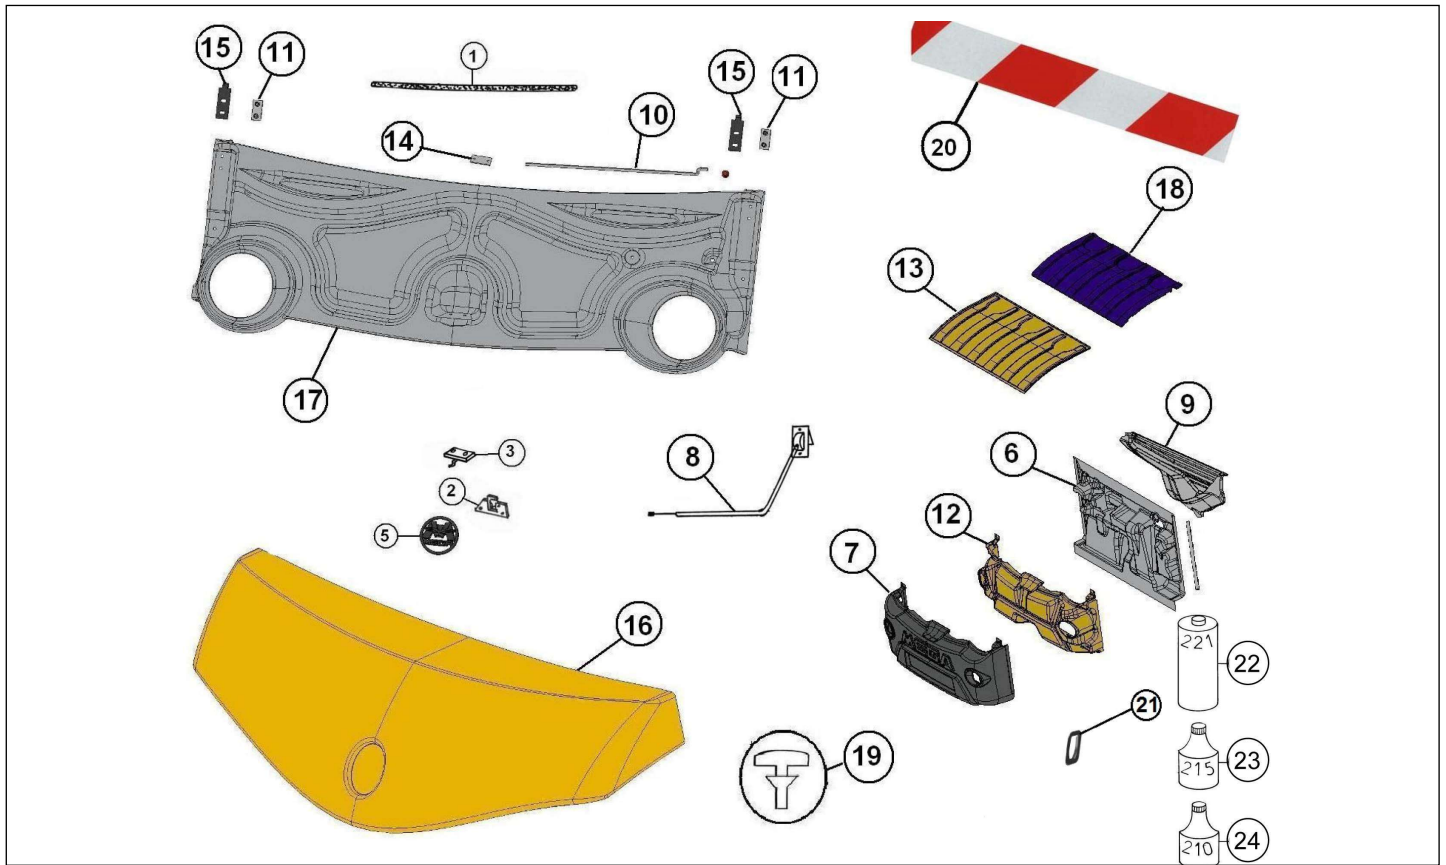

Spare parts

Body front

Rep	Reference	Description	Qty	Remarks
1	127AP160	SEAL, BONNET TO DASH PANEL	1	
2	127K088	BONNET CATCH	1	
3	127K212	BONNET LOCK HOOK	1	
5	127MD324	MEGA BADGE	1	
6	127MP007	DASH PANEL	1	
7	127MP019	FRONT SPOILER	1	
8	127MP087	BONNET RELEASE HANDLE	1	
9	127MP153	WINDSHIELD APERTURE	1	
10	127MP213	TIGE RETENUE CAPOT	1	
11	127MP403	BONNET HINGE BACKING PLATE	2	
12	127MP426	INNER BUMPER SHIELD SPOILER	1	
13	127MP903	ROOF REINFORCEMENT	1	
14	127MP919	HOOD LATCH BKT FIXING PLATE	1	
15	127MP929	FRONT LEFT HOOD HINGE	2	
16	127MP931	HOOD PANEL	1	
17	127MP932	INNER HOOD	1	
18	127MP954	Roof	1	
19	127MD086	BONNET BUMPER	2	
20	127MP907	REFLECTIVE TAPE PLAY D + G	X	
22	127K358	BODY PANEL ADHESIVE	1	
23	127K359	PLASTIC PRIMER 215	1	
24	127K360	ALUMINIUM PRIMER 210T	1	