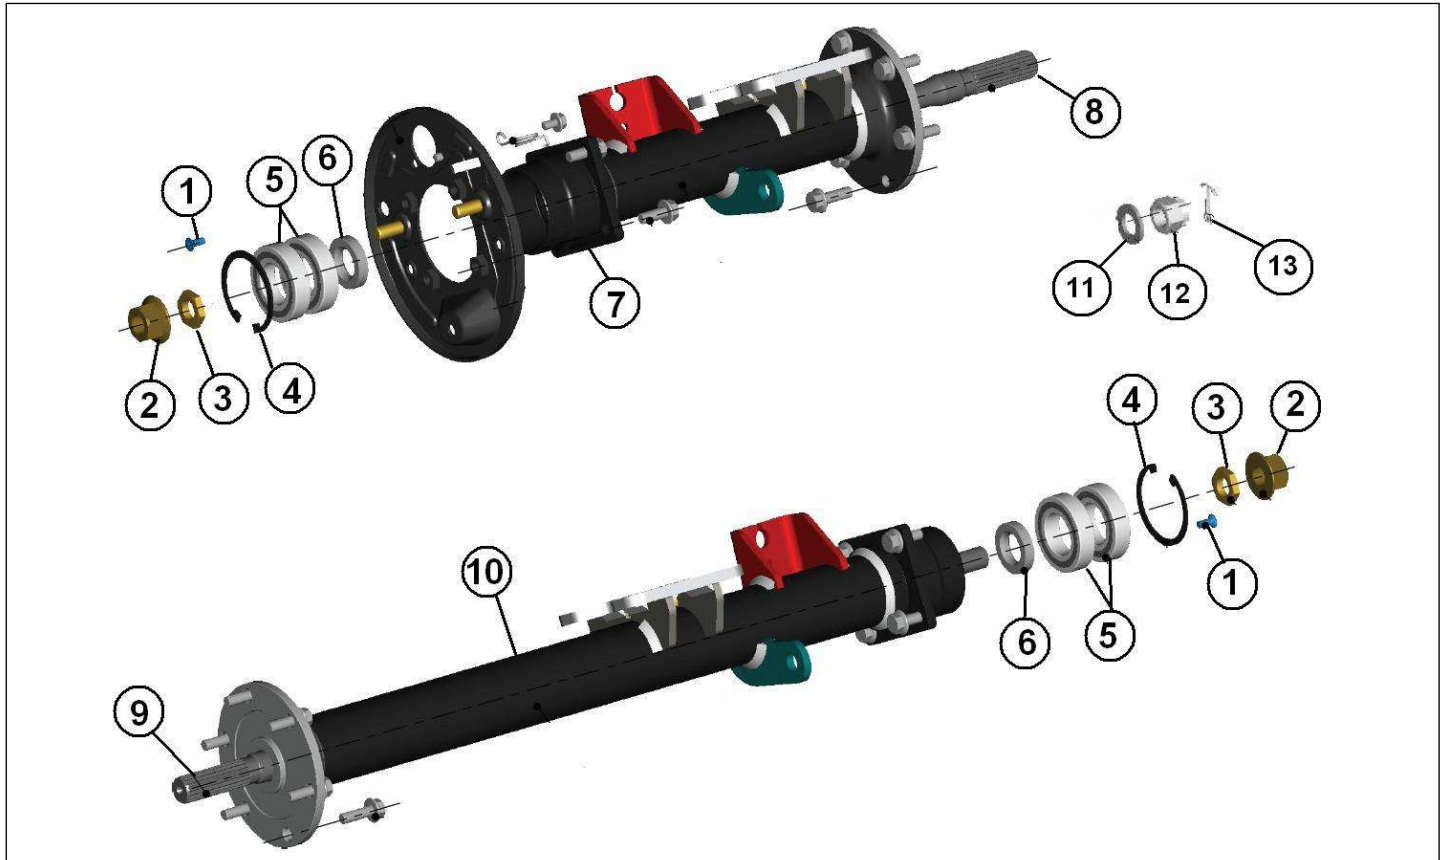

Spare parts

Rear axel

Rep	Reference	Description	Qty	Remarks
1	125MPC7	SCREW	4	
2	125MPC5	FLANGE NUT	2	-->VLG.....2016444
3	125MPC4	NUT HEX	2	-->VLG.....2016444
4	125MPC8	SEEGER RING	2	
5	125MPC6	BEARING	4	
6	125MPC1	RING	2	
7	125MP001	LEFT TUBE AXLE	1	
8	125MPC3	AXLE SHAFT-LEFT	1	
9	125MPC2	AXLE SHAFT-RIGHT	1	
10	125MP002	RIGHT TUBE AXLE	1	
11	125MPC11	WASHER SHOULDER	2	VLG.....2016445-->
12	125MPC9	NUT HEX	2	VLG.....2016445-->
13	125MPC10	PIN	1	VLG.....2016445-->