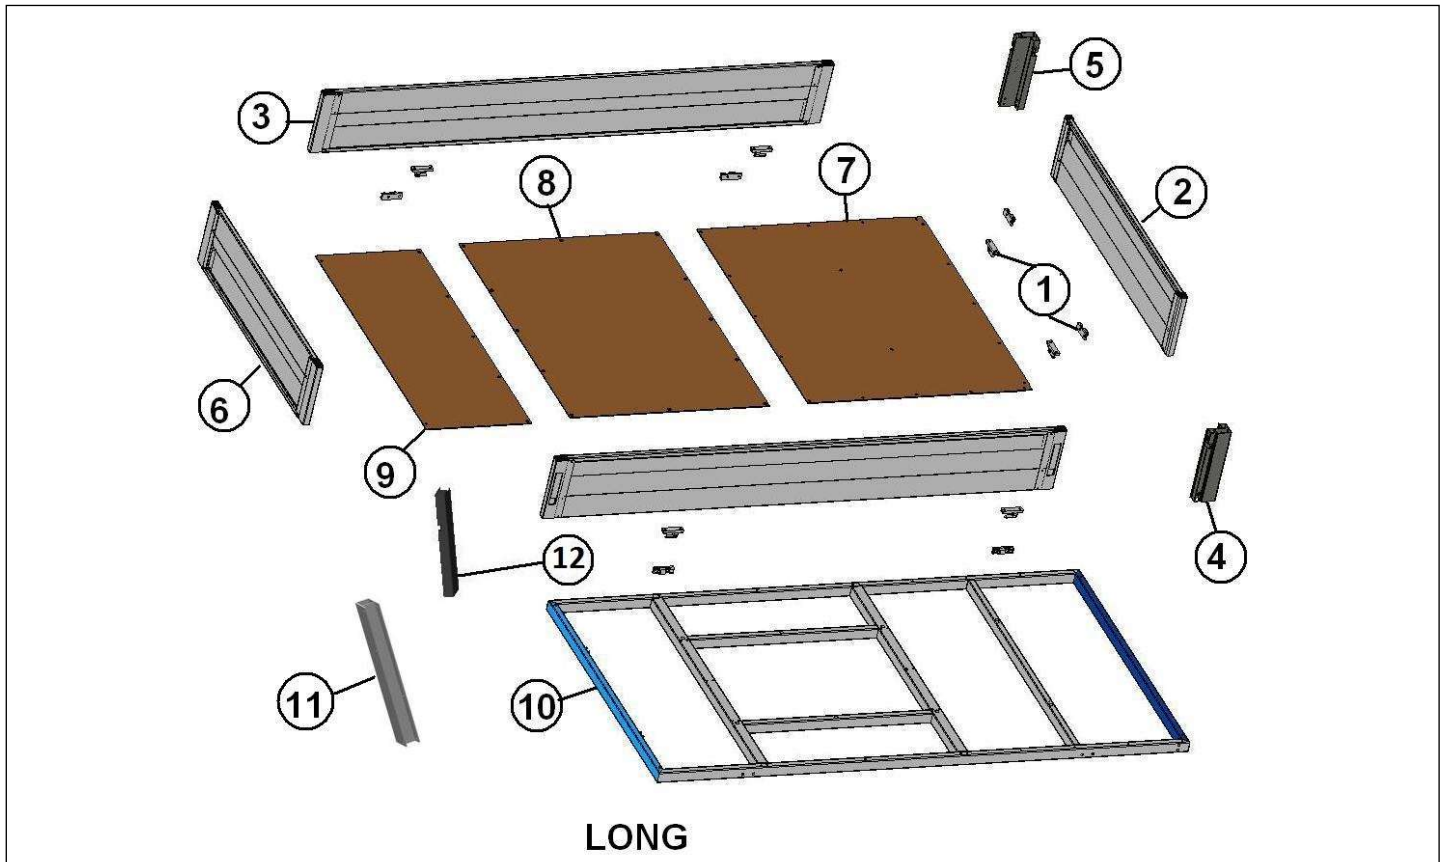

Spare parts

Dropside bodies

Rep	Reference	Description	Qty	Remarks
1	127MB669	HINDGE. DROPSIDE PANEL	8	
2	127MP664	TAIL GATE M10	1	
2	127MP664A	RIDELLE REAR HINGE N / M	1	-->VLGR.....2018402
2	127MP664B	RIDELLE REAR N/M	1	VLGR.....2018403-->
3	127MP665	RIDELLE LONG M10	1	
3	127MP665A	RIDELLE LONG WITH HINGE N / M	2	-->VLGR.....2018402
3	127MP665B	RIDELLE LONG WITH HINGE N / M	2	VLGR.....2018403-->
4	127MP675	REAR LEFT ENDPOST	1	
5	127MP676	REAR RIGHT ENDPOST	1	
6	127MP677	FRONT STATIONARY RACK	1	
6	127MP677A	RIDELLE FIXED BEFORE N / M	1	-->VLGR.....2018402
6	127MP677B	RIDELLE FIXED BEFORE N / M	1	VLGR.....2018403-->
7	127MP748	REAR PLATFORM	1	
8	127MP749	CENTRAL PLATFORM	1	
9	127MP752	LONG FRONT PLATFORM	1	
10	127MP771	LONG STATIONARY PLATFORM FRAME	1	
11	127MB976	RIGHT CLOSING	3	-->VLGR.....2018402
11	127MP978	CLOSE RIGHT RIDELLE	3	VLGR.....2018403-->
11	127MB977	LEFT CLOSING	3	-->VLGR.....2018402
11	127MP977	CLOSE LEFT RIDELLE	3	VLGR.....2018403-->
12	127MB983	LEFT LOCK INNER PROFIL	1	-->VLGR.....2018402
12	127MP983	STRIKE BACK LEFT RIDELLE	1	VLGR.....2018403-->
12	127MB984	RIGHT TUMBLER SECTION	1	-->VLGR.....2018402