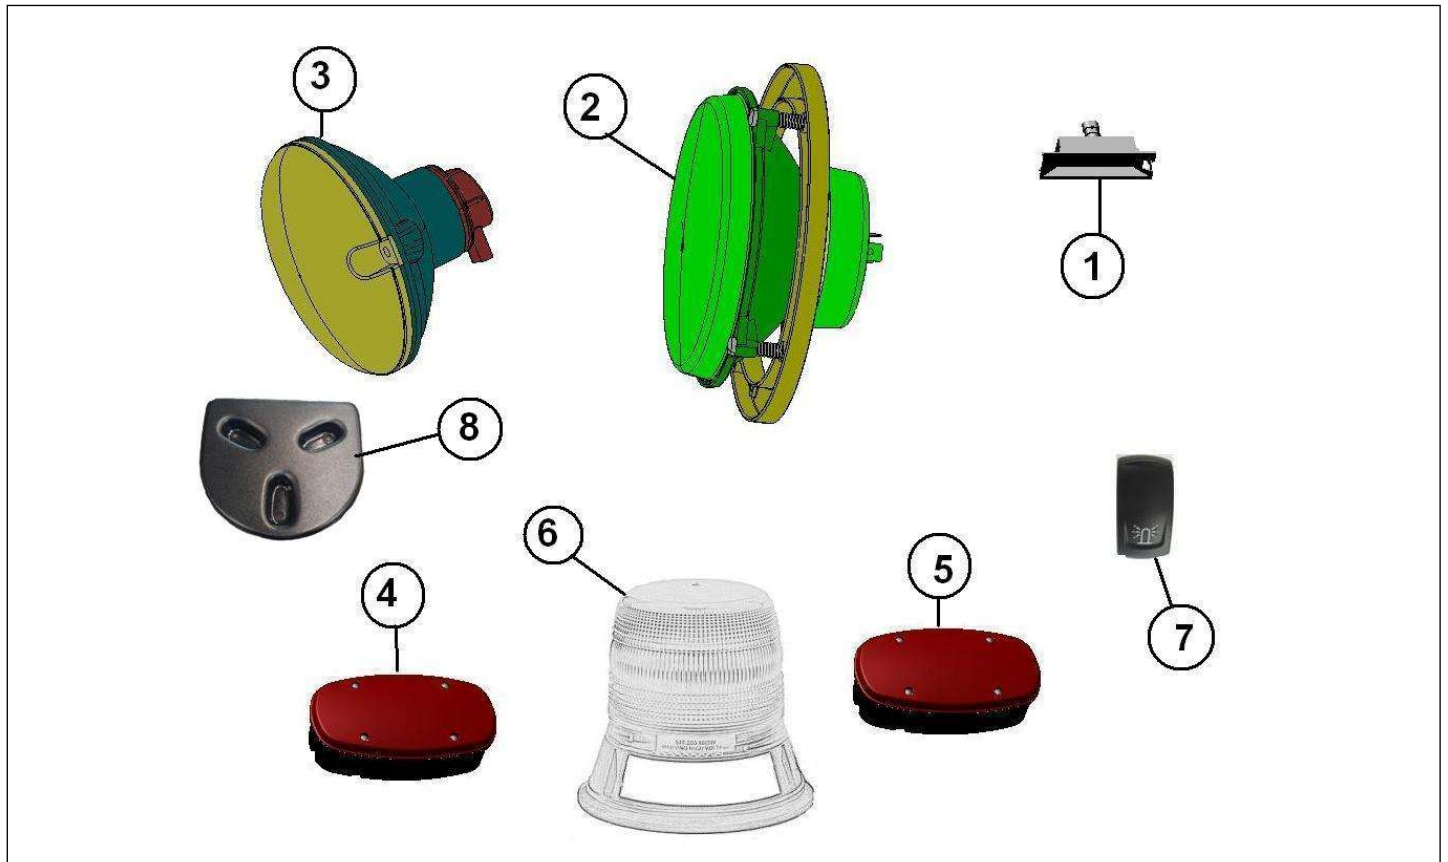

Spare parts

Lights

Rep	Reference	Description	Qty	Remarks
1	128AA051	NUMBER PLATE LAMP ASSY	1	
2	128MP003	HEADLIGHT	2	
3	128MP006	FRONT SIDE INDICATOR	2	
4	128MS008	REAR LIGHT WITH BACKUP LIGHT	1	
5	128MS009	REAR LIGHT WITH FOG LIGHT	1	
6	128MP120	FEUX FLASH LED	1	
7	128MP123	BEACON SWITCH	1	
8	128MP122	REVOLVING LIGHT SUPPORT	1	
9	128MP096	SIDE FLASHING LIGHT	2