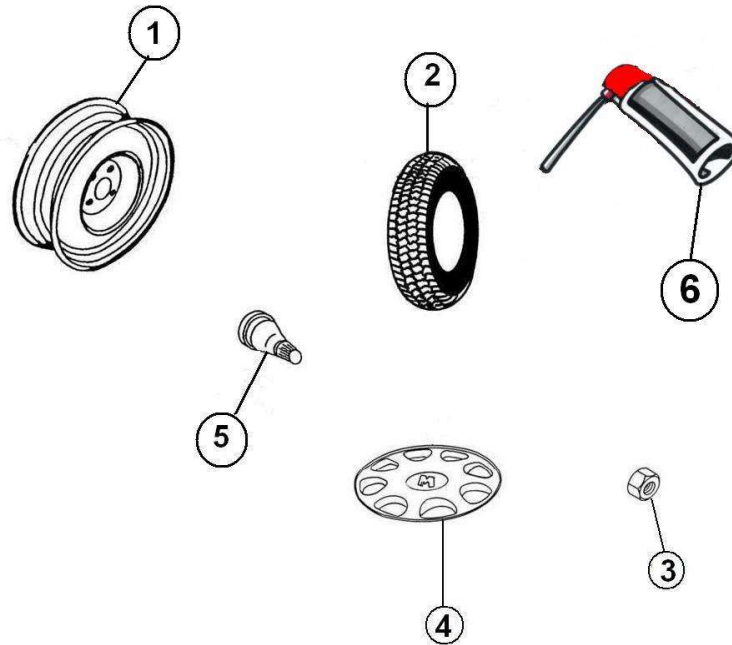

Spare parts

Wheels

Rep	Reference	Description	Qty	Remarks
1	126MP041	REINFORCED STEEL RIM 4x13	4	
2	120MP042	155/80R13 TYRE	4	
3	126P044	WHEEL NUT 19 MM SPANNER SIZE	16	
4	126MB049	MEGA WHEEL TRIM 13"	4	
5	126A43	TYRE VALVE	4	
6	126MF121	ANTI PUNCTURE BOMB	1