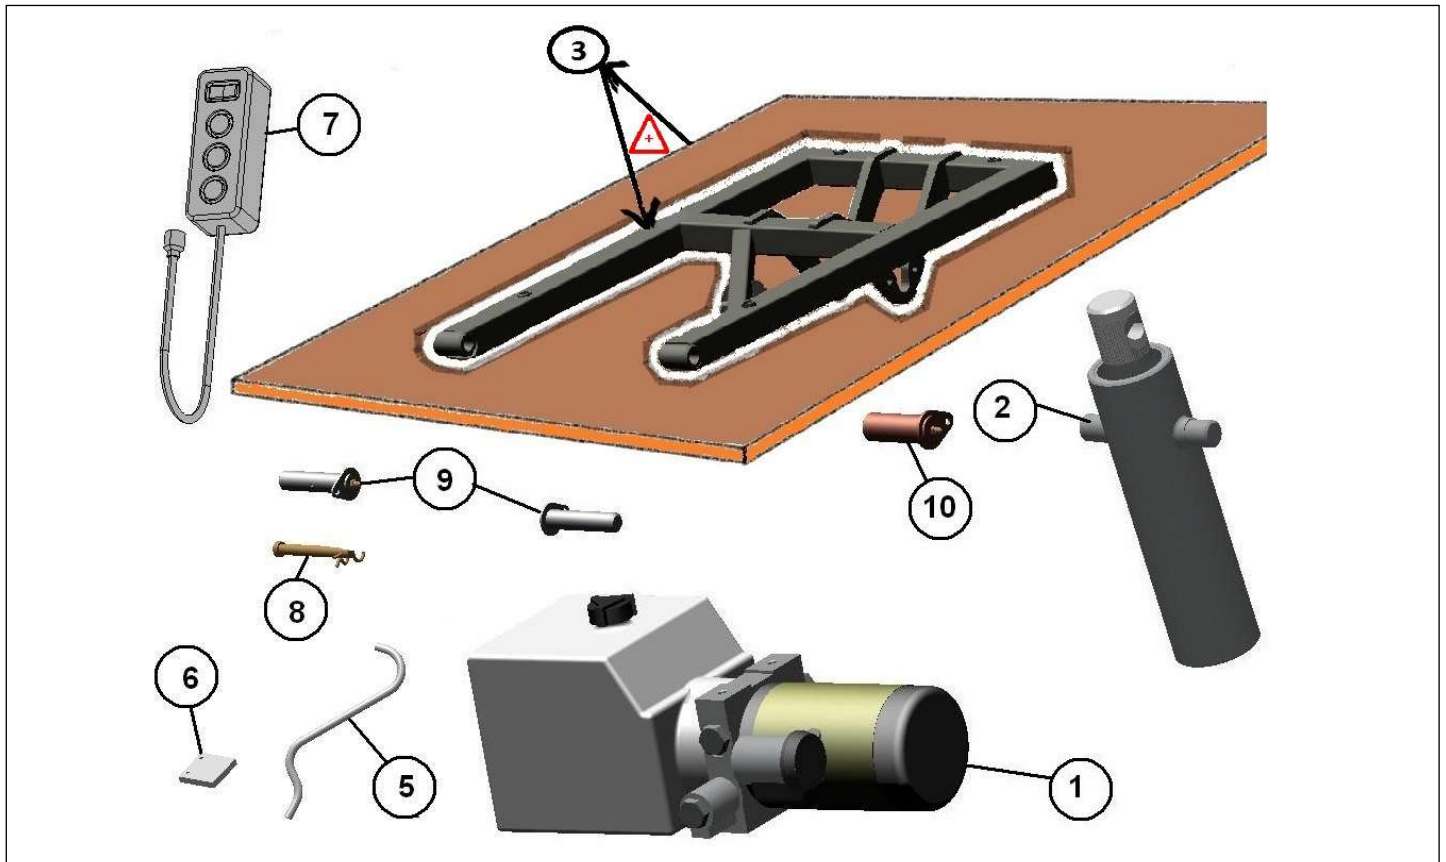

Spare parts

Tipper body

Rep	Reference	Description	Qty	Remarks
1	127MB755	HYDRAULIC PUMP ASSY	1	
2	127MR756	SHORT TILTING PLATFORM JACK	1	
3	127MP751	LONG TILTING PLATFORM FRAME	1	
3	127MR751	SHORT TILTING PLATFORM FRAME	1	
5	127MR760	HYDRAULIC HOSES KIT	1	
6	127MP765	TILTING PLATFORM RUBBER STOP	2	
7	128MB101	REMOTE CONTROL PAD	1	
7	128MB102	LONG BODY REMOTE CONTROL	1	
8	127MP758	PIN SAFETY	1	
9	127MP759	REAR AXLE DIAMETER 18	2	
10	127MP761	CENTRAL AXLE DIAMETER 26	1	