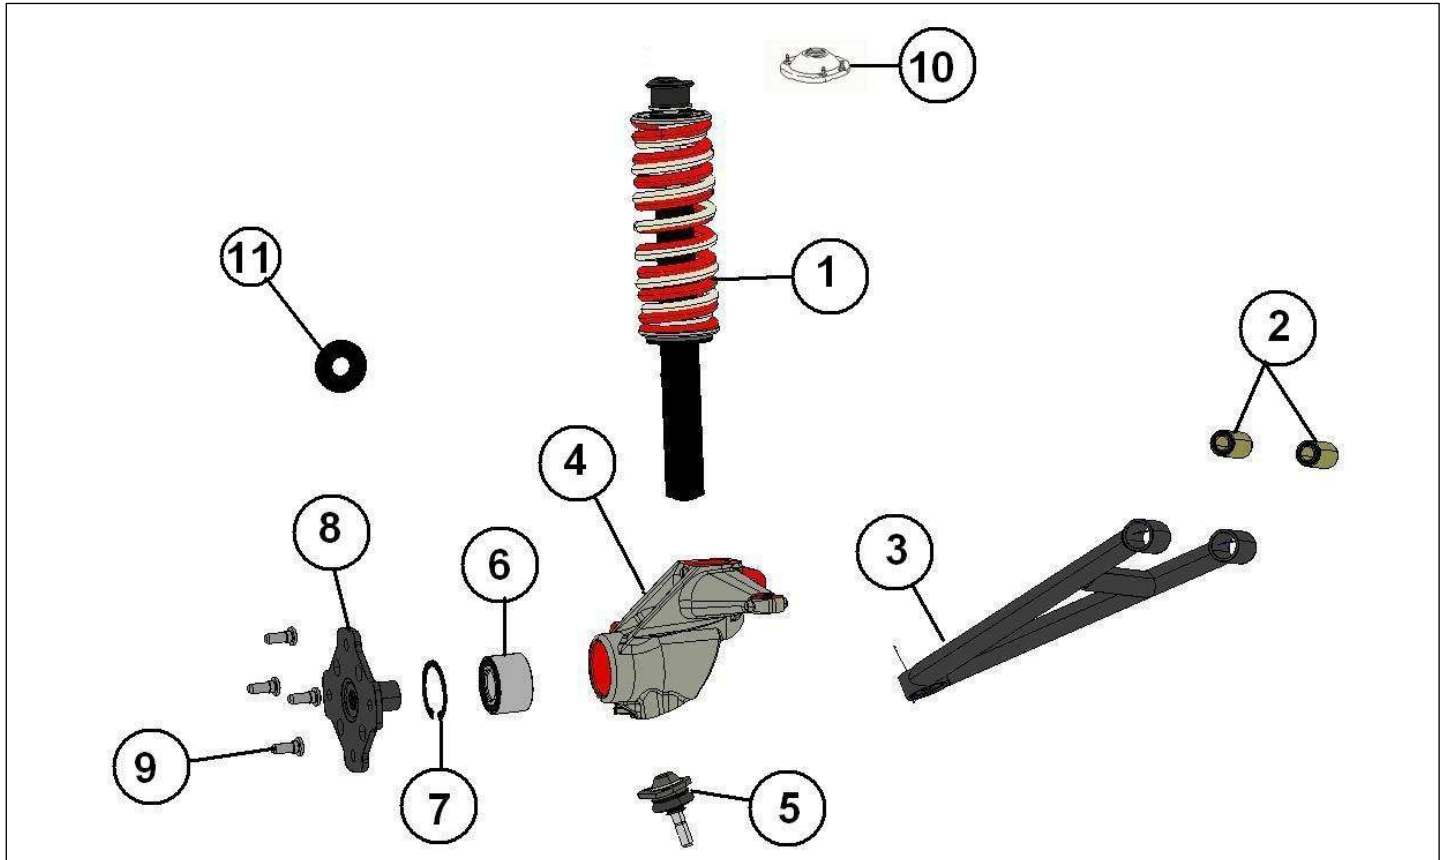

E-WORKER

303

E-WORKER N1_V1.0

18	123MPC29	LEFT HALF CARTER	1
19	123AC51	SCREW	3
20	123AAC48	Speed Sensor	1
21	123AC50	GASKET	1
22	123MCC15	SCREW	1

Spare parts

Front Axel / Steering

Rep	Reference	Description	Qty	Remarks
1	124MP509	FRONT SIDE SHOCK ABSORBER	2	
2	124MP007	WISHBONE RUBBER MOUNTING	4	
3	124MP005	FRONT WISHBONE	2	
4	124MP010	LEFT HUB HOLDER	1	
4	124MP011	RIGHT HUB HOLDER	1	
5	124K008	BALLJOINT	2	
6	124G002	FRONT WHEEL BEARING	2	
7	124G006	CIRCLIP	2	
8	124AP038	HUB	2	
9	126K028A	FRONT WHEEL STUD	8	
10	124MP510	SCHOCK ABSORBER HEAD	2	
11	125MP006	WASHER	2	