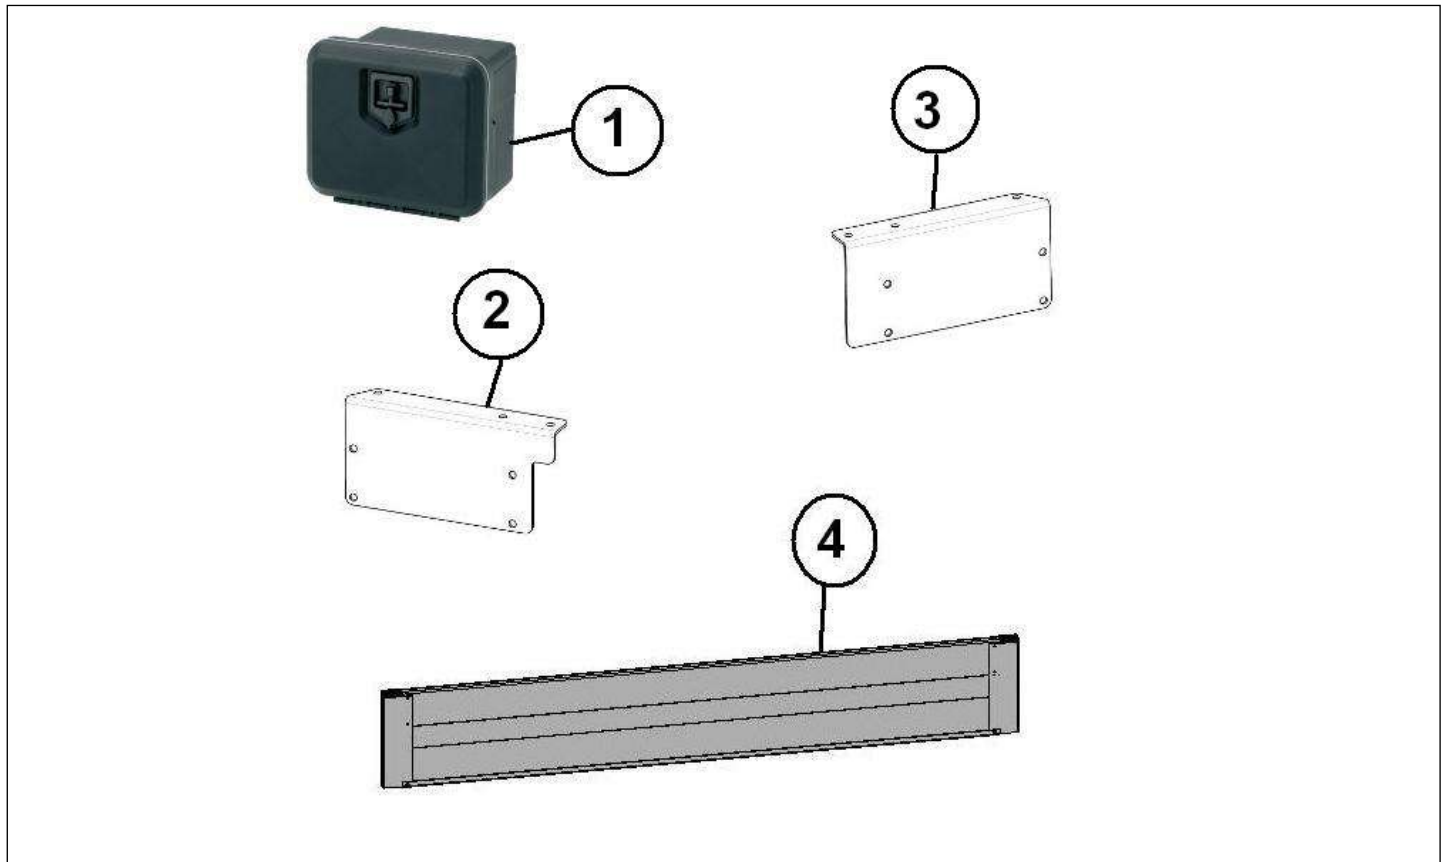

Spare parts

Cages

Rep	Reference	Description	Qty	Remarks
1	127MP776	TOOL BOX	2	
2	127MP779	LEFT TOOL BOX BRACKET	2	
3	127MP778	TOOL BOX ANGLE BKT	2	
4	127MR665	SHORT SIDE RACK	2	
4	127MP665A	RIDELLE LONG WITH HINGE N / M	2	
5	127MR677	40x20x4D9 SPACER	3