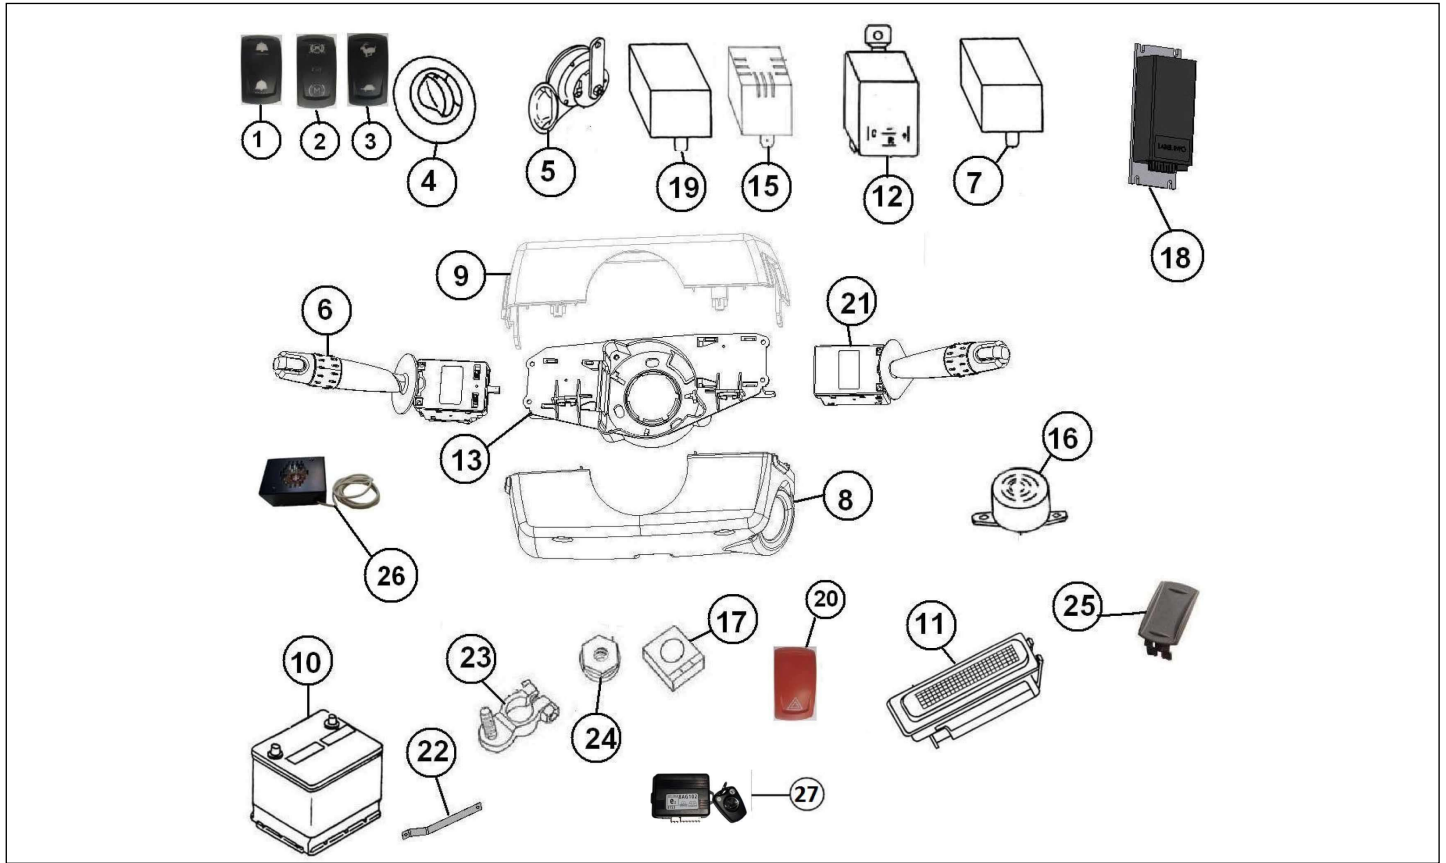

Spare parts

Electrical components

Rep	Reference	Description	Qty	Remarks
1	120MP246	PRESENCE HORN	1	
2	121MP195	INTER ENGINE BRAKE	1	
3	121MP230	HIGH/LOW SWITCH	1	
4	122MP030	FAN SWITCH	1	
5	128A32	HORN	1	
6	128AA039	INDICATOR/LIGHT STALK ASSY	1	
6	128AA039A	INDICATOR STACK AND ANTI FOG	1	
7	128AA100	MINI RELAY	3	
8	128AP120	STEERING COLUMN LOWER COVER	1	
9	128AP121	STEERING COLUMN UPPER COVER	1	
10	120W914	SET OF 10 BATTERIES	1	
11	128K001	INTERIOR LIGHT ASSY	1	
12	128K040	FLASHER UNIT	1	
13	128K071	SWITCH SUPPORT BRACKET	1	
15	128MC108	LIGHT AUDIBLE WARNING UNIT	1	
16	128MC114	REVERSING BLEEPER	2	
17	128MP061	CARTRIDGE FUSE 250A	1	
17	128MB060	FUSE 150A	1	
18	128MH121	CONVERTER 72V/12V 300W	1	
19	128MM109	48V CUBE RELAY WITH RESISTANCE	1	
20	128MP037	WARNING SWITCH	1	
21	128MP038	WIPER STALK SWITCH	1	
22	128MP202	BATTERY STRAP	1