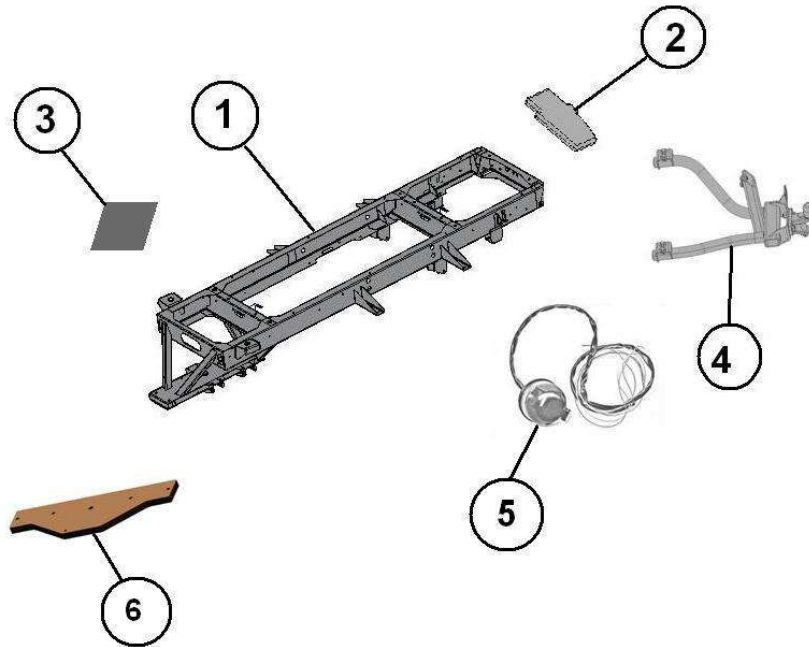

Spare parts

Chassis

Rep	Reference	Description	Qty	Remarks
1	127MP612	CHASSIS LONG	1	
1	127MR612	SHORT CHASSIS	1	
2	127MP963D	RIGHT LOWER BEAM PLUG	2	
2	127MP963G	LEFT LOWER BEAM PLUG	2	
3	127MP780	HORIZONTAL CLOSING FRAME	1	
4	120MP043	E-WORKER TRAILER HOCK order	1	
5	120MB044	BEAM	1	
6	127MP200	BASIC PIG 19kg EP25	X	
6	127MP201	PIG 15KG BASE EP25	X	
6	127MP202	BASIC PIG 7.2kg EP12	X	
6	127MP203	BASIC PIG 3.4kg EP25	X	
6	127MP204	BASIC PIG 8.1kg EP25	X