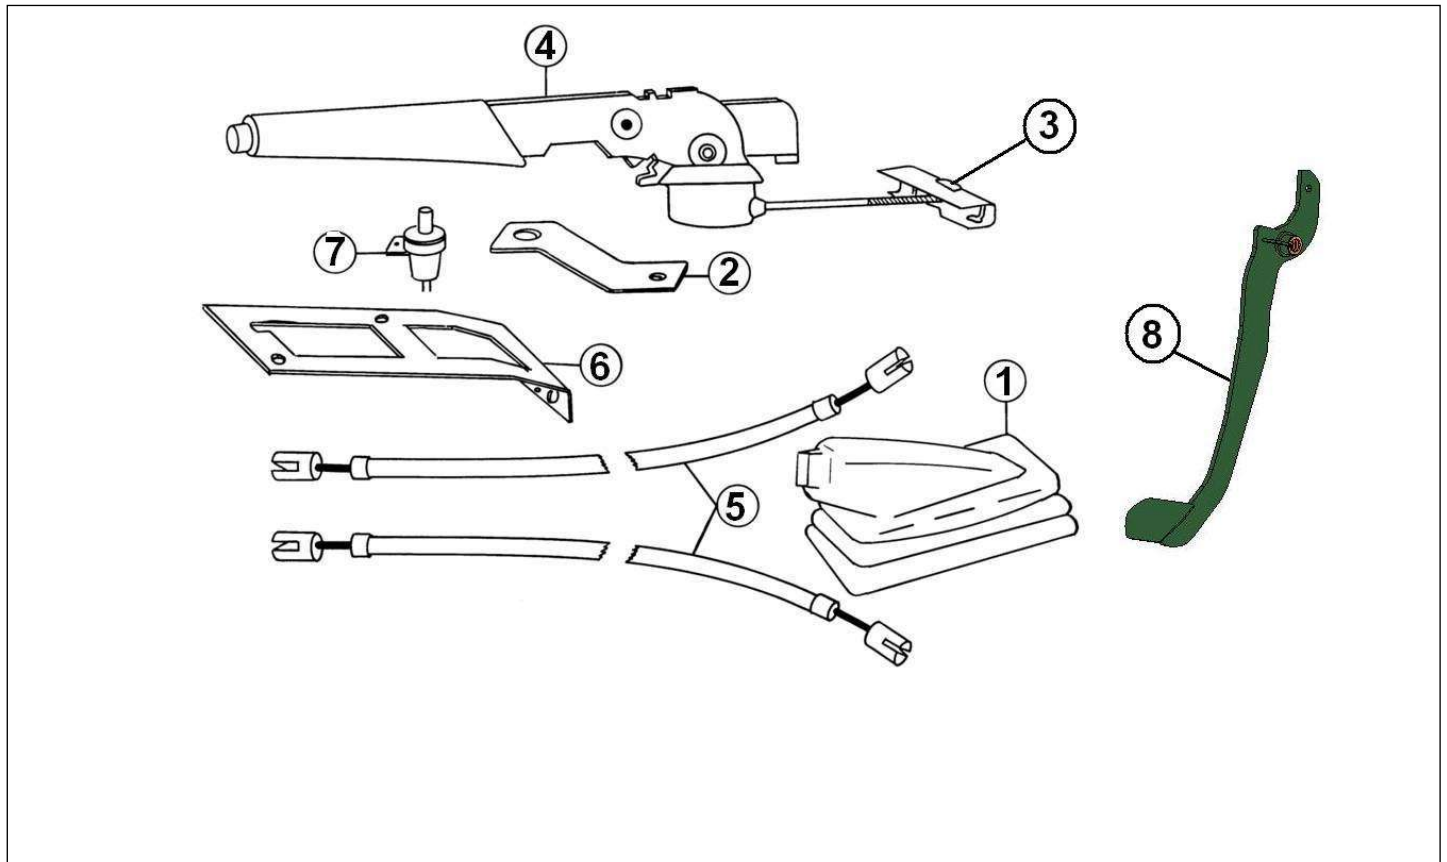

Spare parts

Brakes, Mechanical system

Rep	Reference	Description	Qty	Remarks
1	126K003	HANBRAKE LEVER RUBBER GAITOR	1	
2	126K004A	HANDBRAKE LIGHT SWITCH SUPPORT	1	
3	126K903	HAND BRAKE LIFT BAR	1	
4	126MB001	HANDBRAKE LEVER	1	
5	126MP002	LONG HAND BRAKE CABLE	2	
5	126MR002	SHORT HAND BRAKE CABLE	2	
6	126MP093	HAND BRAKE FIXING PLATE	1	
7	128K002A	HAND BRAKE WARNING LIGHT SWITCH	1	
8	126MP005	BRAKE PEDAL	1	