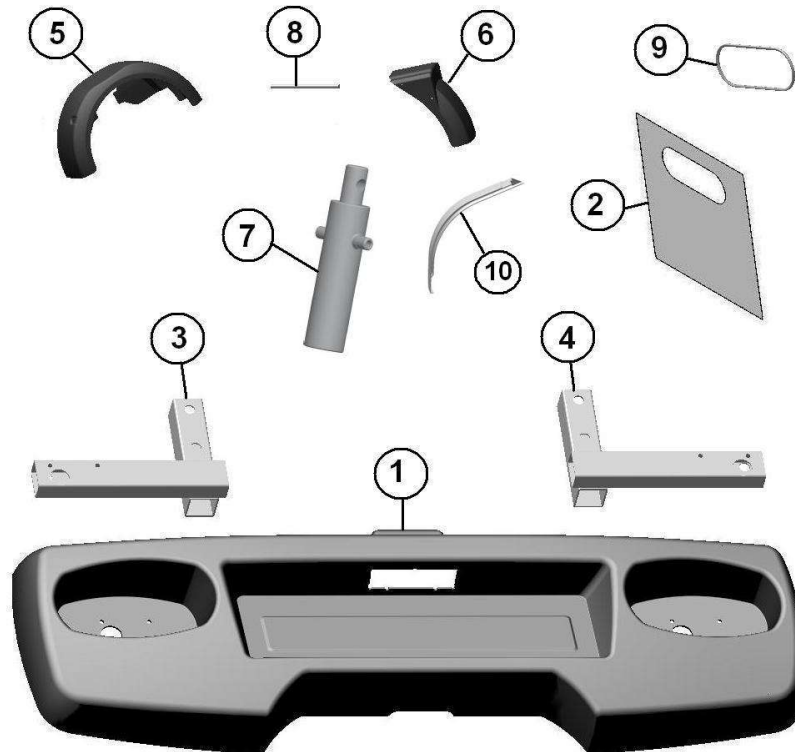

Spare parts

Body front

Rep	Reference	Description	Qty	Remarks
1	127AP160	SEAL, BONNET TO DASH PANEL	1	
2	127K088	BONNET CATCH	1	
3	127K212	BONNET LOCK HOOK	1	
5	127MD324	MEGA BADGE	1	
6	127MP007	DASH PANEL	1	
7	127MP019	FRONT SPOILER	1	
8	127MP087	BONNET RELEASE HANDLE	1	
9	127MP153	WINDSHIELD APERTURE	1	
10	127MP213	TIGE RETENUE CAPOT	1	
11	127MP403	BONNET HINGE BACKING PLATE	2	
12	127MP426	INNER BUMPER SHIELD SPOILER	1	
13	127MP903	ROOF REINFORCEMENT	1	
14	127MP919	HOOD LATCH BKT FIXING PLATE	1	
15	127MP929	FRONT LEFT HOOD HINGE	2	
16	127MP931	HOOD PANEL	1	
17	127MP932	INNER HOOD	1	
18	127MP954	Roof	1	
19	127MD086	BONNET BUMPER	2	
20	127MP907	REFLECTIVE TAPE PLAY D + G	X	
22	127K358	BODY PANEL ADHESIVE	1	
23	127K359	PLASTIC PRIMER 215	1	
24	127K360	ALUMINIUM PRIMER 210T	1	

Spare parts

Body front

Rep	Reference	Description	Qty	Remarks
1	127MP029	SPOILER	1	
2	127MR517	REAR CAB	1	FOR ALL VEHICLES PRODUCED BEFORE VIN 2017491 YOU SHOULD ORDER ALSO PART NUMBER 7MB501V
3	127MP541	LEFT SPOILER BKT	1	
4	127MP542	RIGHT SPOILER BKT	1	
5	127MP753	REAR WHEEL ARCH	2	
5	127MR753	INTER PASS KIT REAR WHEEL. 2	2	
5	127MR753A	TRANSITION KIT REAR WHEEL PARTS	2	
6	127MP754	FRONT RIGHT SPLASH GUARD	1	
6	127MR754	RIGHT FRONT FLAP INSIDE	1	
6	127MR754A	BIB FRONT RIGHT OUTSIDE	1	
6	127MP755	FRONT LEFT SPLASH GUARD	1	
6	127MR755	BIB FRONT LEFT INSIDE	1	
6	127MR755A	BIB FRONT LEFT OUTSIDE	1	
7	127MR756	SHORT TILTING PLATFORM JACK	1	
8	127MP757	WHEEL ARCH BKT	2	
8	127MR758	RIGHT WHEEL EXTENSION	1	
8	127MR757	LEFT WHEEL EXTENSION	1	
9	127W502	CAB REAR WINDOW SEAL(SOLD BY	2	≡
10	127MR757	LEFT WHEEL EXTENSION	1	
10	127MR758	RIGHT WHEEL EXTENSION	1	