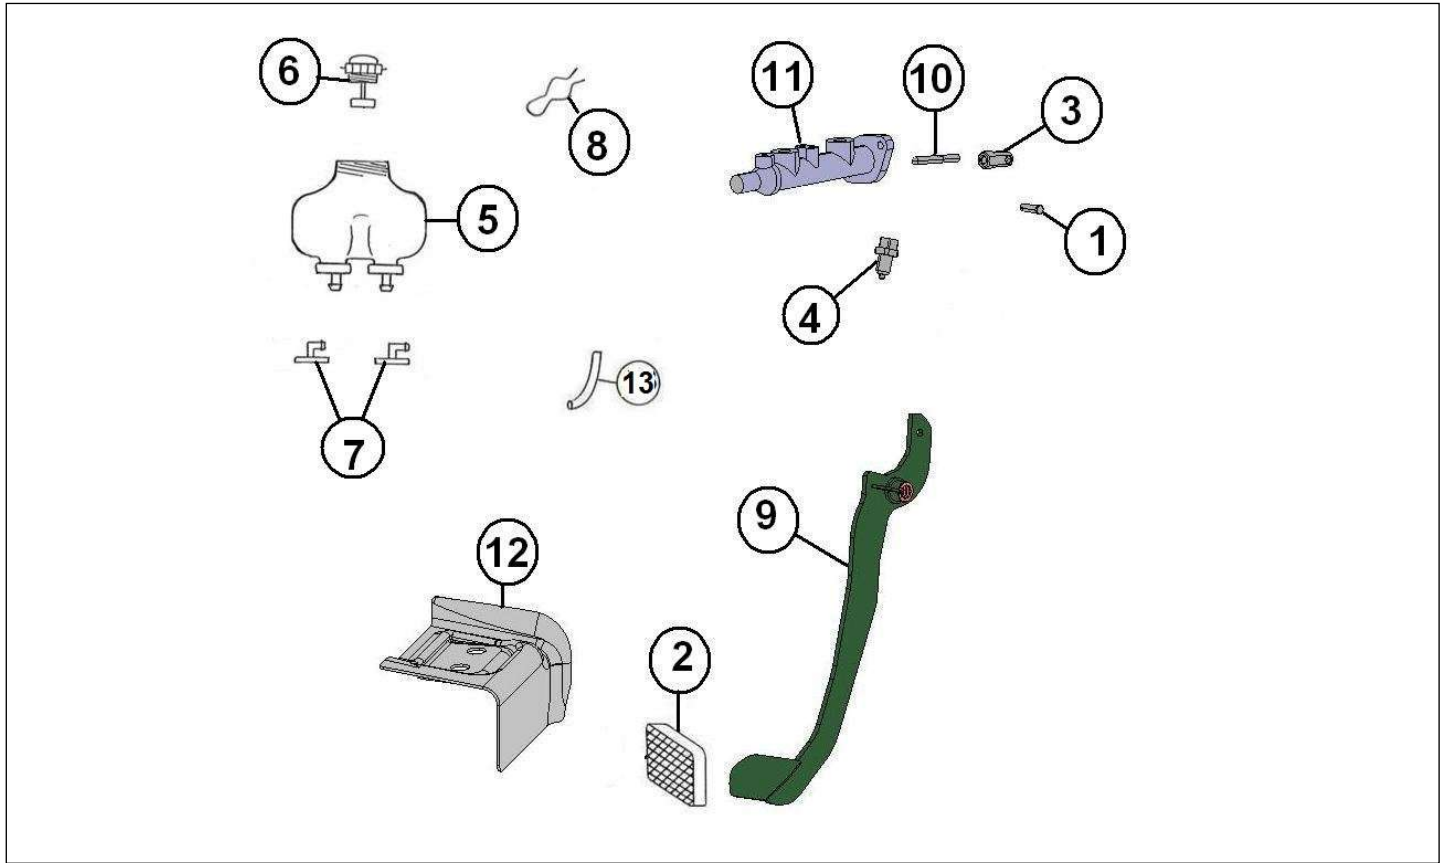

Spare parts

Brakes, Hydraulic system

Rep	Reference	Description	Qty	Remarks
1	126A9	CLEVIS PIN	1	
2	126AP006	RUBBER PAD	1	
3	126AP008	CLEVIS	1	
4	126AP015	STOP CONTACTOR	1	
5	126MB012	BRAKE FLUID RESERVOIR N/M VAN	1	
6	126MB013	BRAKE RESERVOIR CAP	1	
7	126MB094	MASTER CYLINDER INLET PIPE	2	
8	126MB095	BRAKE RESERVOIR HOSE CLIP	2	
9	126MP005	BRAKE PEDAL	1	
10	126MP010	MASTER CYLINDER PUSHROD	1	
11	126MP014	MASTER CYLINDER 3 OUTPUTS	1	
12	126MP096	DISPLACED BRAKE FLUID RESERVOIR	1	
13	126AS997	HOSE BRAKE FLUID 8mm	1