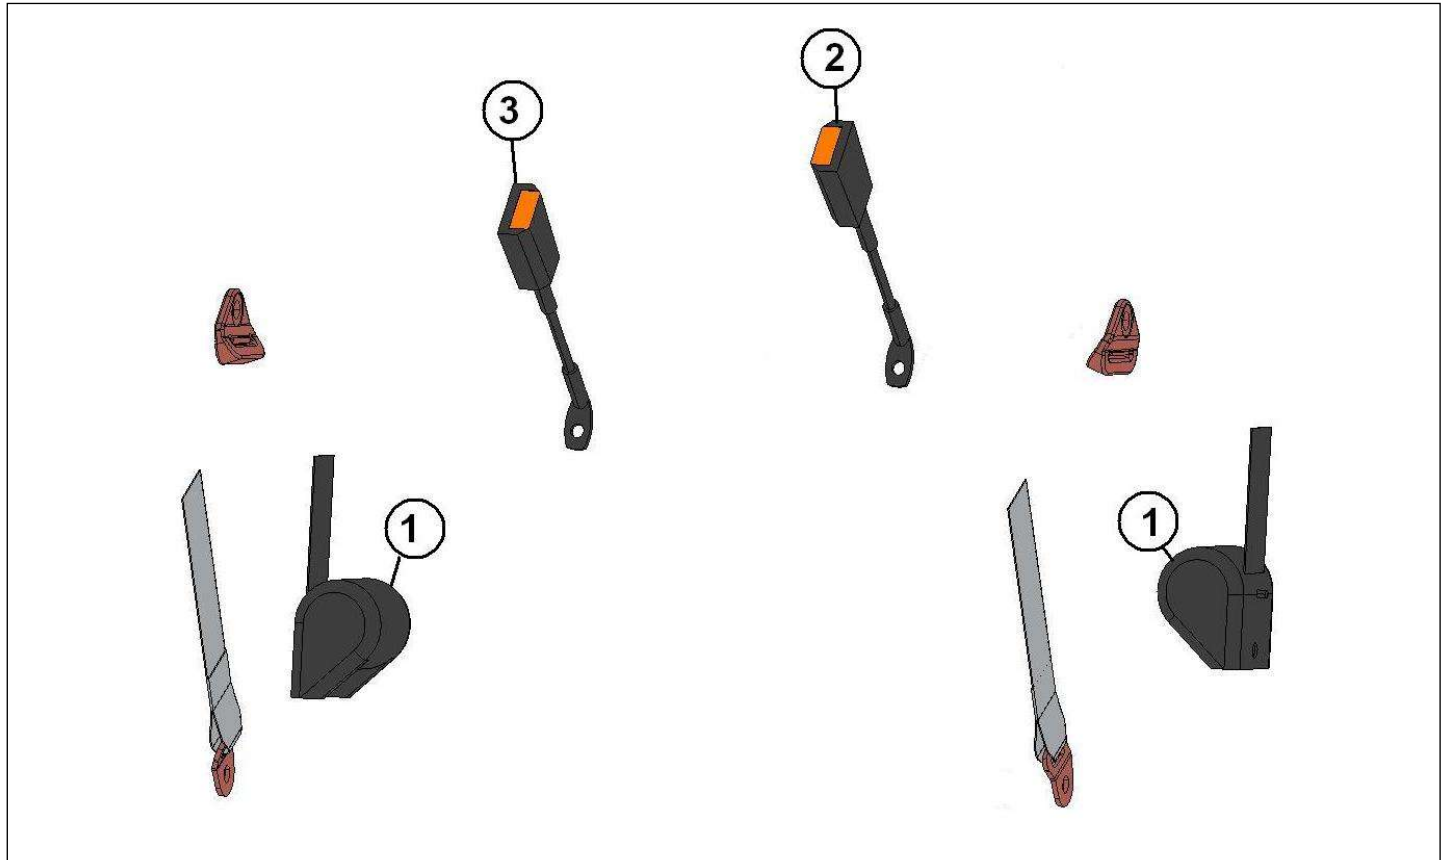

Spare parts

Interior

Rep	Reference	Description	Qty	Remarks
1	127MP126	INERTIA REEL SAFETY BELT	2	
2	127MP157D	FRONT RIGHT BUCKLE (SAFETY BELT)	1	
3	127MP157G	FRONT LEFT BUCKLE (SAFETY BELT)	1