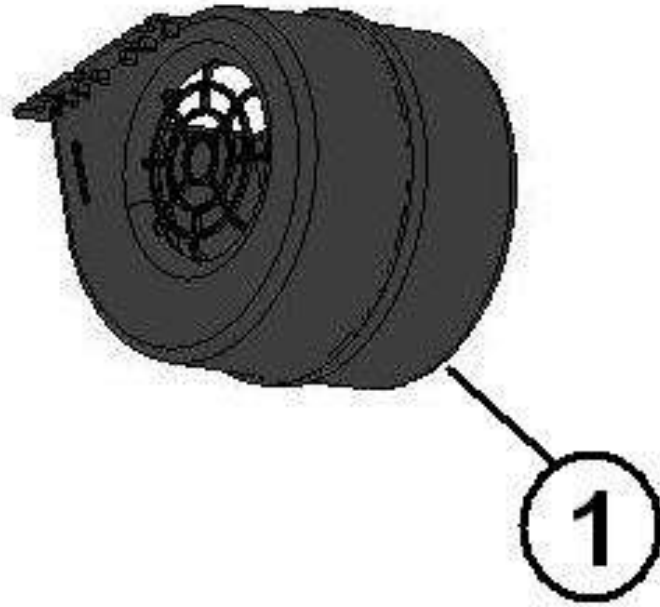

Spare parts

Heating system

Rep	Reference	Description	Qty	Remarks
1	122MB001	HEATER MOTOR	1