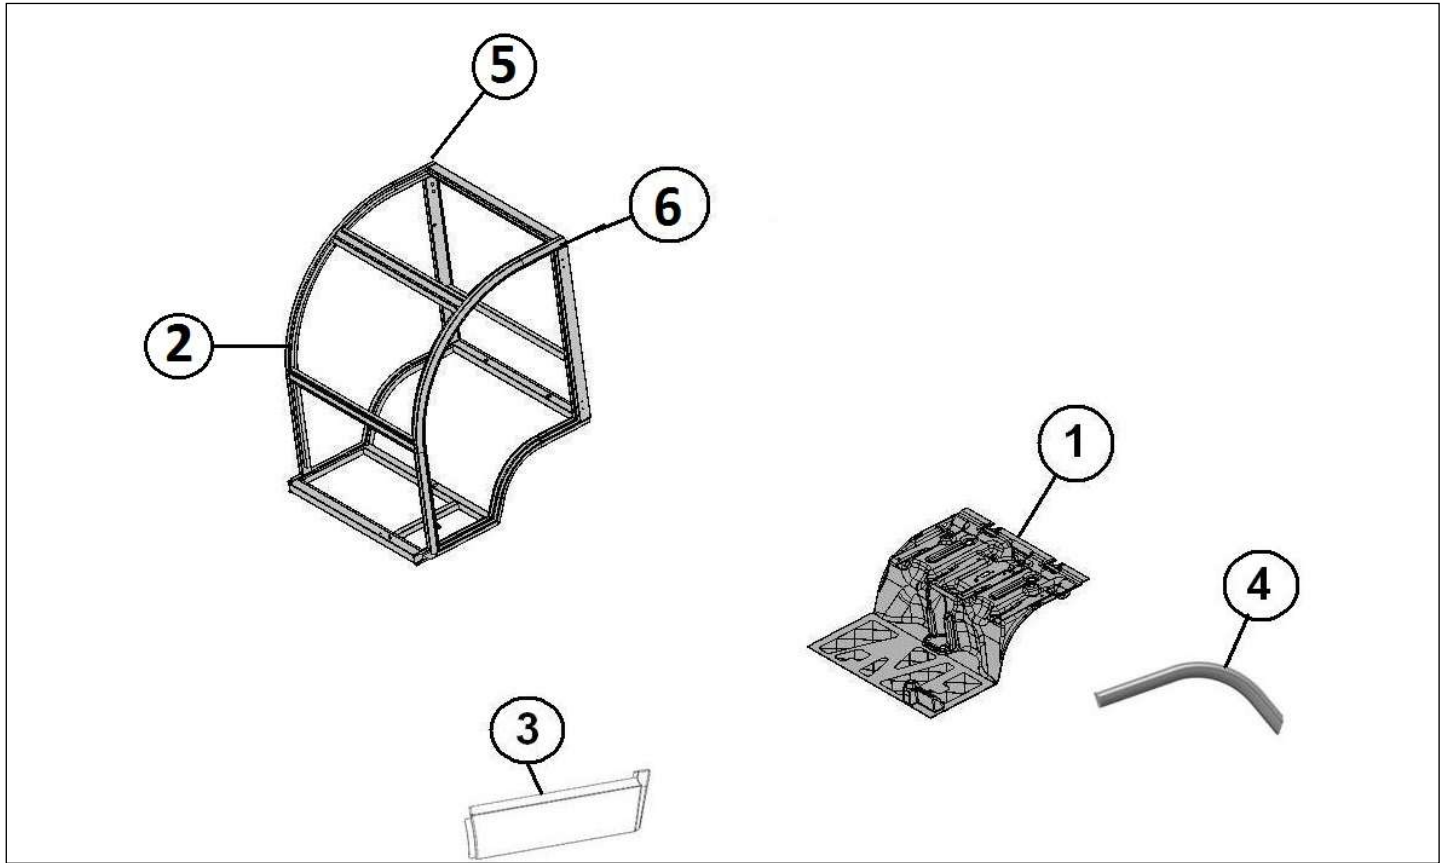

Spare parts

Chassis

Rep	Reference	Description	Qty	Remarks
1	127MP346	CAB PLATFORM	1	
2	127MP614	CABIN STRUCTURE	1	
3	127MP043	BOTTOM DOOR Left	1	
3	127MP044	BOTTOM DOOR Right	1	
4	127MP044A	TRIM THRESHOLD RIGHT	1	
4	127MP043A	COVERING LEFT THRESHOLD	1	
5	127MP963D	RIGHT LOWER BEAM PLUG	1	
6	127MP963G	LEFT LOWER BEAM PLUG	1