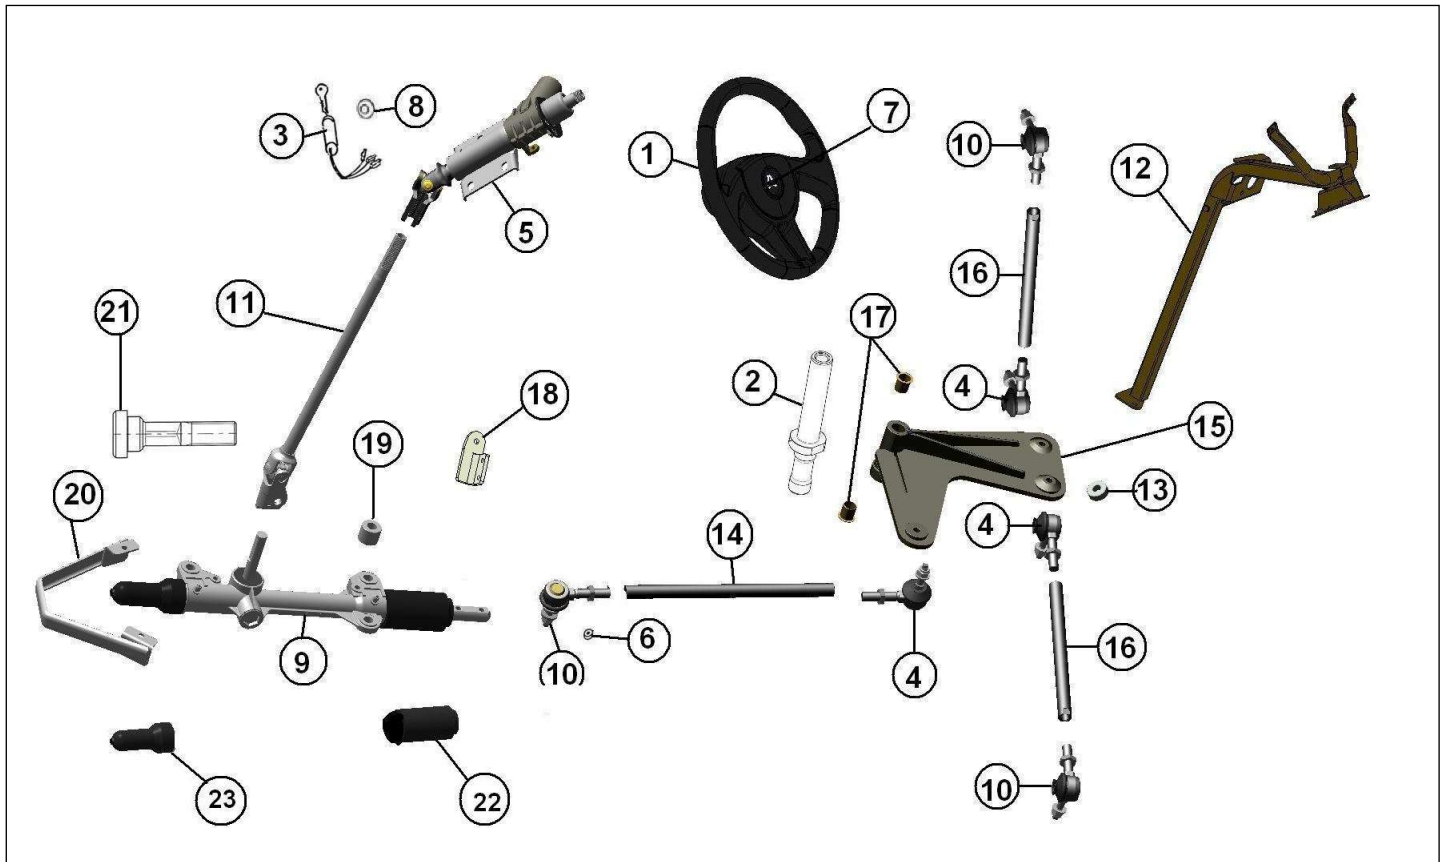

Spare parts

Transmission

Rep	Reference	Description	Qty	Remarks
1	123MP001	COMPLETE GEAR	1	-->VLGR.....2017533
1	123MP001A	GEAR N / M 1:15.7	1	VLGR.....2017534-->

Spare parts

Transmission

Rep	Reference	Description	Qty	Remarks
1	123MP012	REVERSER LEVER	1	
2	123MP078	GEAR LEVER SUPPORT PLATE	1	

E-WORKER

303

E-WORKER N1_V1.0

18	123MPC29	LEFT HALF CARTER	1
19	123AC51	SCREW	3
20	123AAC48	Speed Sensor	1
21	123AC50	GASKET	1
22	123MCC15	SCREW	1

Spare parts

Front Axel / Steering

Rep	Reference	Description	Qty	Remarks
1	124MP509	FRONT SIDE SHOCK ABSORBER	2	
2	124MP007	WISHBONE RUBBER MOUNTING	4	
3	124MP005	FRONT WISHBONE	2	
4	124MP010	LEFT HUB HOLDER	1	
4	124MP011	RIGHT HUB HOLDER	1	
5	124K008	BALLJOINT	2	
6	124G002	FRONT WHEEL BEARING	2	
7	124G006	CIRCLIP	2	
8	124AP038	HUB	2	
9	126K028A	FRONT WHEEL STUD	8	
10	124MP510	SCHOCK ABSORBER HEAD	2	
11	125MP006	WASHER	2	

Spare parts

Front Axle / Steering

Rep	Reference	Description	Qty	Remarks
1	124AP017A	STEERING WHEEL PACK VERSION	1	
2	124AP112	ROCKER ARM ROD	1	
3	124AG019	LOCK BARREL AND KEY KIT	1	
4	124K014	TRACK ROD END 97	3	
5	124MR022	STEERING COLUMN UPPER N / M	1	
6	124K040	SPACER, TRACK ROD	2	
7	124MB030	MEGA STEERING WHEEL LOGO	1	POUR VOLANT 4AA017
7	124MH030	MEGA BLACK CENTER STEERING	1	
8	124MB042	IGNITION BARREL TRIM	1	
9	124MP013	STEERING RACK FR/UK	1	
10	124MP014	BALL JOINT CCW THREAD	3	
11	124MR015	LOWER STEERING SHAFT FR	1	
12	124MP033	3 POINTS STEERING COLUMN	1	
12	124MP033Z	SUPPORT COLONNE 3PTS UK	1	
13	124MP040	BALL JOINT SPACER	3	
14	124MP048	DRIVESHAFT	1	
14	124MP048Z	ROD RACK / ROCKER UK	1	
15	124MP049	ROCKER ARM	1	
16	124MP050	PITMAN ARM	2	
17	124MP051	ROCKER ARM RING	2	
18	124MP060	STEERING RACK PANEL BAR END	1	
19	124MP070	BRACE D30/D15/H25	1	
20	124MP111	STEERING RACK PROTECTION	1	