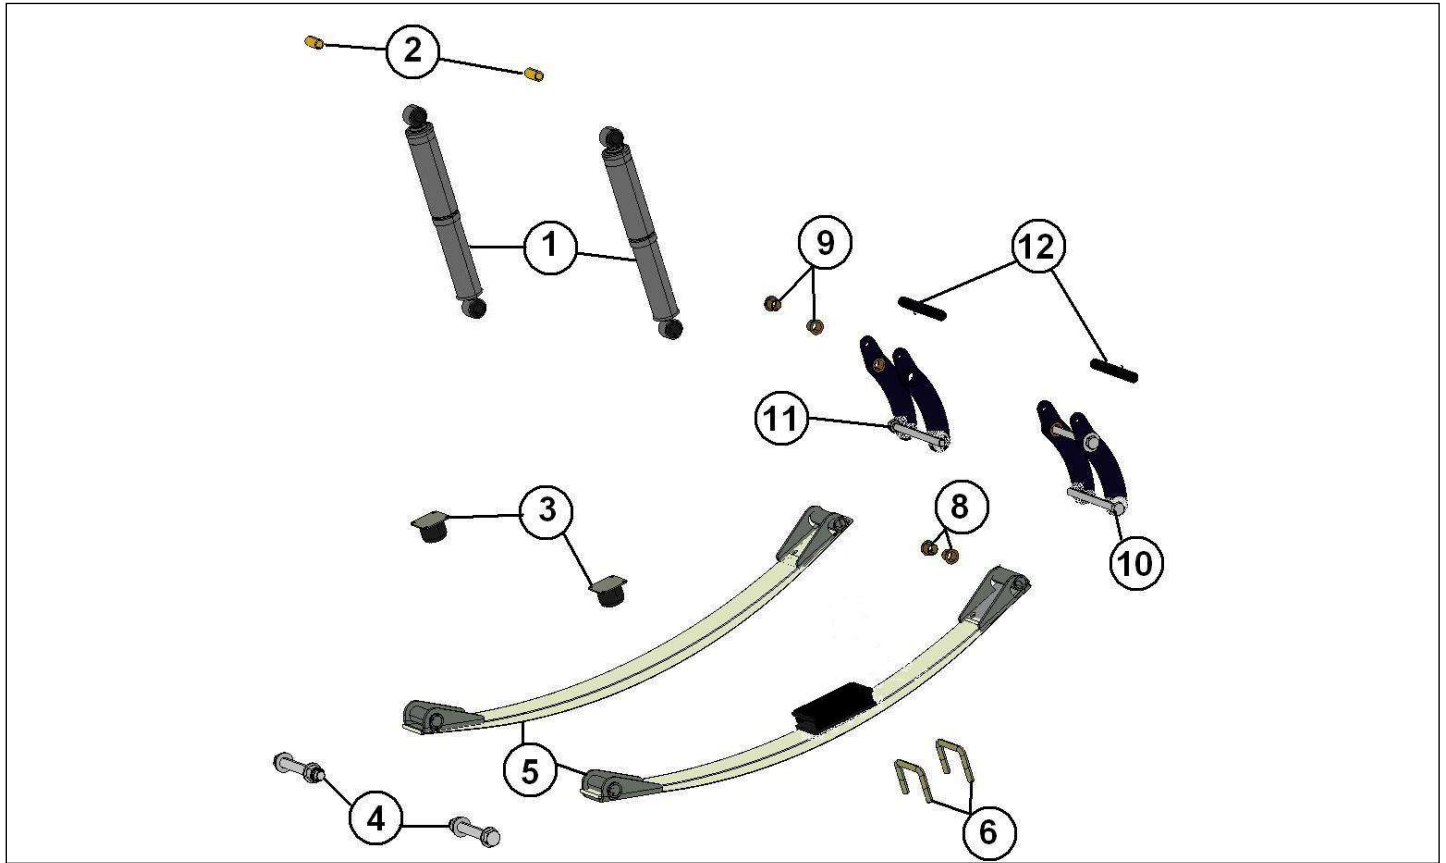

Spare parts

Rear axel

Rep	Reference	Description	Qty	Remarks
1	125MP003	REAR SHOCK ABSORBER	2	
2	125MP030	REAR SIDE SHOCK ABSORBER BRACE	2	
3	125MP063	REAR BLADE STOP	2	
5	125MP021	REAR SPRING BLADE SET	2	
6	125MP068	STIRRUP BOLT	4	
8	125MP065	LOWER BRACE D12,2/D16 LG78	2	
9	125MP066	UPPER BRACE D12,2/D16 LG127,4	2	
10	125MP060G	REAR LH TWIN BLADE	1	
11	125MP060D	REAR RH TWIN BLADE	1	
12	125MP064	REAR AXLE RING	4