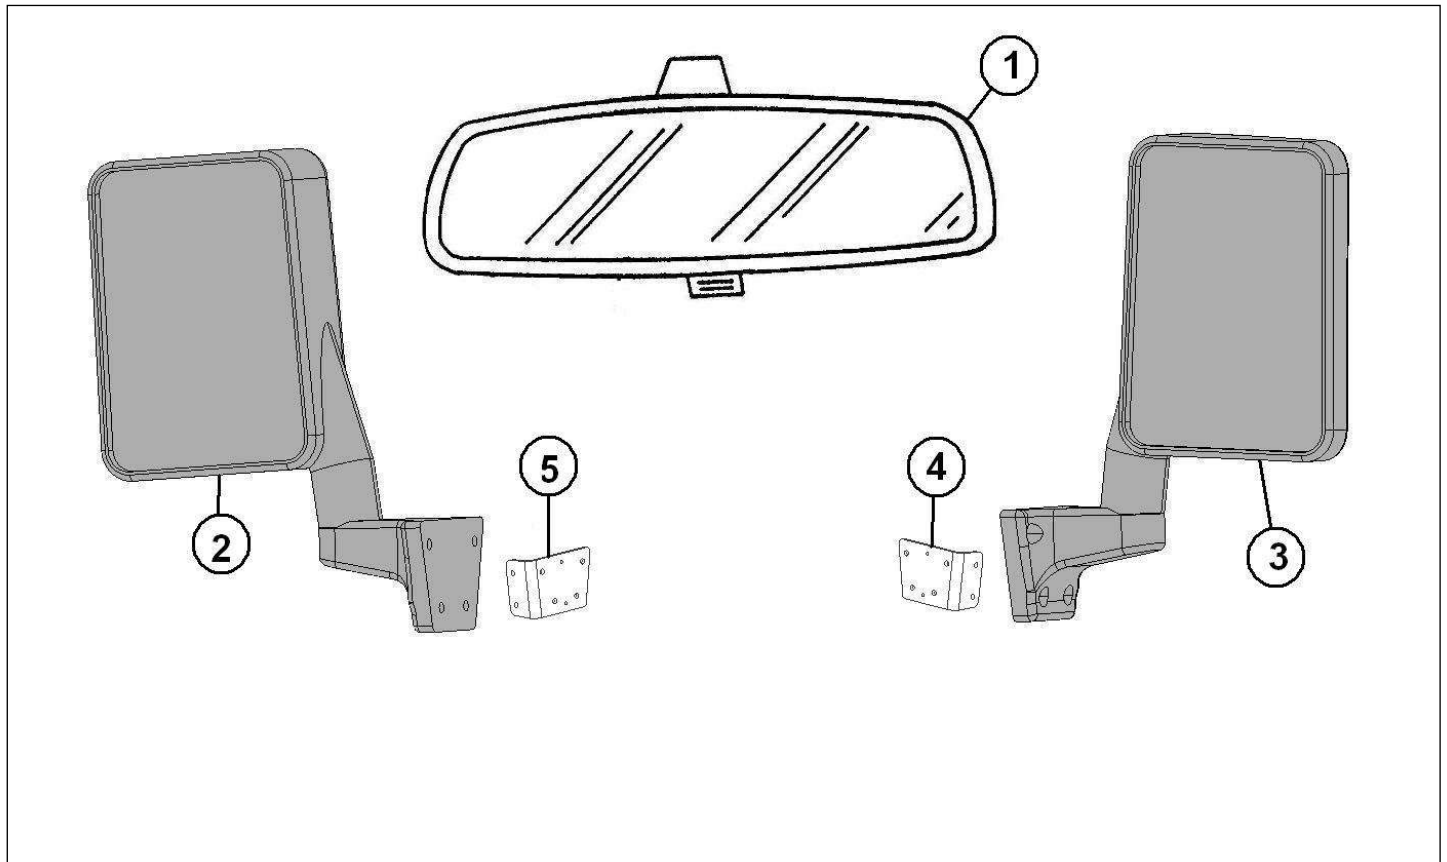

Spare parts

Glazing

Rep	Reference	Description	Qty	Remarks
1	127G125	INTERIOR REAR VIEW MIRROR	1	
2	127MP141	LEFT OUTER MIRROR	1	VLG....2016838-->
2	127MB141	REAR VIEW MIRROR L/H	1	-->VLG.....2016837
3	127MP142	RIGHT OUTER MIRROR	1	VLG....2016838-->
3	127MB142	REAR VIEW MIRROR R/H	1	-->VLG.....2016837
4	127MP060D	RETRO SUPPORT RIGHT	1	
5	127MP060G	RETRO SUPPORT LEFT	1