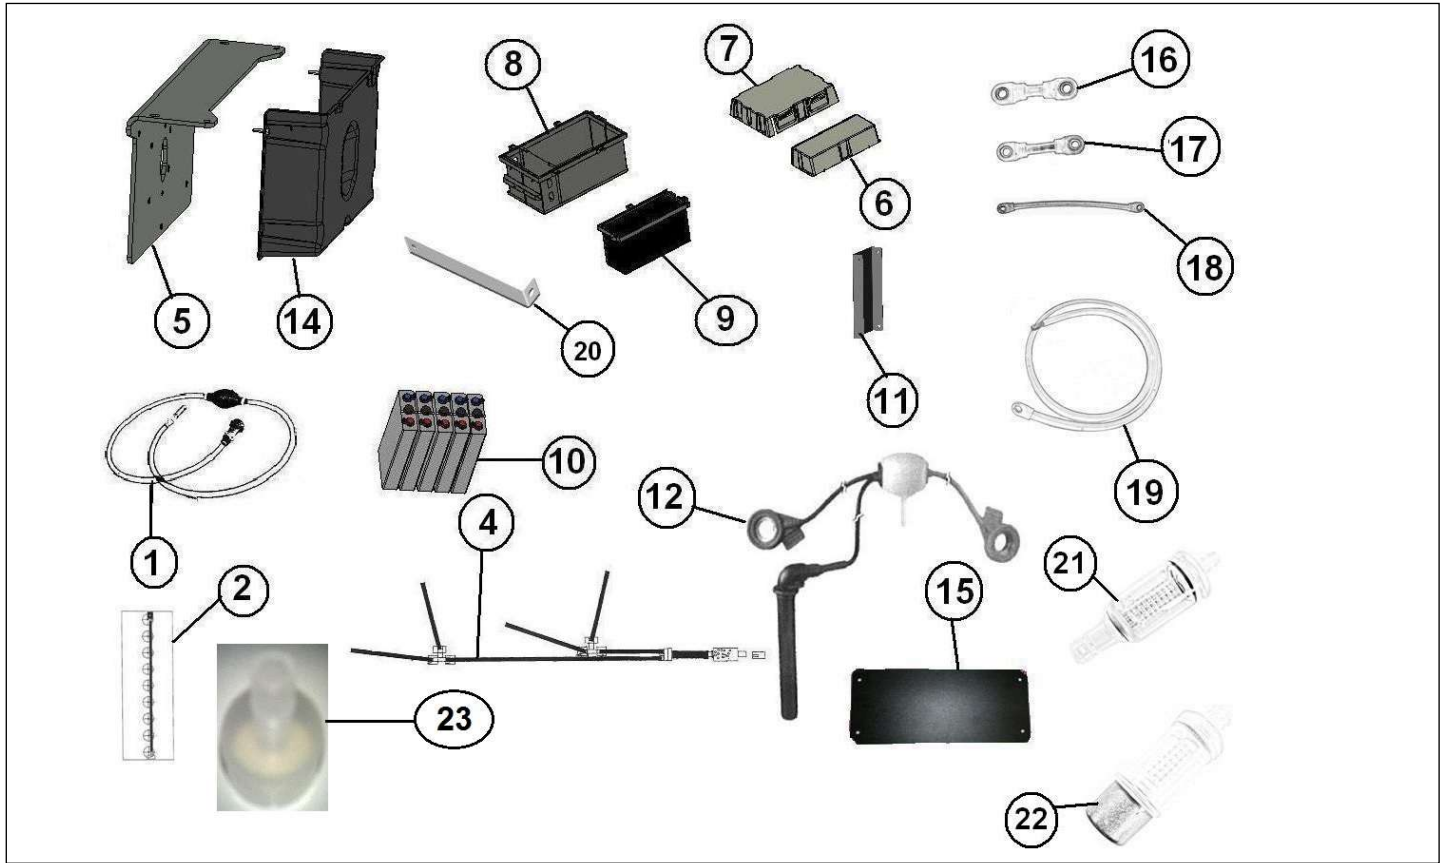

Spare parts

Engine components

Rep	Reference	Description	Qty	Remarks
1	121MH724	AUXILLARY CONTACT BOB/14V 72V	1	
2	121MP019	GAS PEDAL	1	
3	121MP213	BATTERY CLAMPING	8	
4	121MP217	AC POWER CABLE	1	
5	121MP221	72V CHARGER	1	
6	121MP223	CABIN CIRCUIT BREAKER	1	-->VLG....2016913
6	121MR223	CIRCUIT BREAKER COCKPIT	1	VLG...2016914-->
7	121MP224	CC WASHER	2	
8	121MP241	BASE LOAD	1	
9	121MP242	CHARGING INTERFACE	1	
10	121MP251	SCAN INTERFACE MODULE	1	
11	121MP709	CONTACTOR RELAY + CURRENT	1	
12	121MP731	COVER PLATE	1	
13	121MS016	CABLE SEAL	1	
14	128MP205	BATTERY CHARGING INDICATOR LAMP	1	
15	121MP519	GAS PEDAL HOLDER	1	
16	128MP206	SWITCH HOUSING	1	
17	121MP225	INDEXING EMERGENCY STOP	1	-->VLG....2016913
17	121MR225	INDEX EMERGENCY STOP	1	VLG...2016914-->
18	120MP020	MEGA PROVISTA CHARGER CABLE	1	
19	121MP218	METAL HOUSING PLUG	1	
20	128MP305	FIL MASSE CONV. ANTI PARASITES	1	
21	121MP219	RING CLIPS M 10	1	

E-WORKER

103

E-WORKER N1_V1.0

22	121MP226	METAL VEHICLE PLUS	1
----	----------	--------------------	---

Spare parts

Energy supply

Rep	Reference	Description	Qty	Remarks
1	121MM212	HAND PUMP CENTRAL FILLING +TANK	1	
1	121MM212A	CASING AND CAN FILLING BY GRAVITY	1	
2	121MP252	WATER BATTERY DI HOSE 2EPzS	4	
23	121MP258	FLOAT	36	
2	121MP253	WATER BATTERY DI HOSE 3EPzS	4	
4	121MP255	MAIN WATER BATTERY DI HOSE	1	
4	121MP255A	MAIN WATER BATTERY DI HOSE	1	
5	121MP704	PANEL	1	
6	127MP680	LATERAL BATTERY TRAY COVER	2	
7	127MP682	CENTRAL BATTERY TRAY COVER	1	
8	127MH681	CENTRAL TANK FOR BATTERIES	1	
9	127MH681A	LATERAL TANK FOR BATTERIES	2	
10	121MP001	BATTERY ELEMENT 2EPzS 120AH	36	
10	121MP002	BATTERY ELEMENT 2EPzS 160AH	36	
10	121MP003	BATTERY ELEMENT 3EPzS 240AH	36	
10	120MP100	PACK OF 36 BATTERY 120AH 2EPzS	1	
10	120MP101	PACK OF 36 BATTERY 160AH 2EPzS	1	
10	120MP102	PACK OF 36 BATTERY 240AH 2EPzS	1	
11	121MP213	BATTERY CLAMPING	8	
12	121MP260	BATTERY LEVEL CONTROL SYSTEM	1	
14	121MP731	COVER PLATE	1	
15	127MP682A	FLAP	1	
16	121MP005	CABLE L75-35 ²	32	