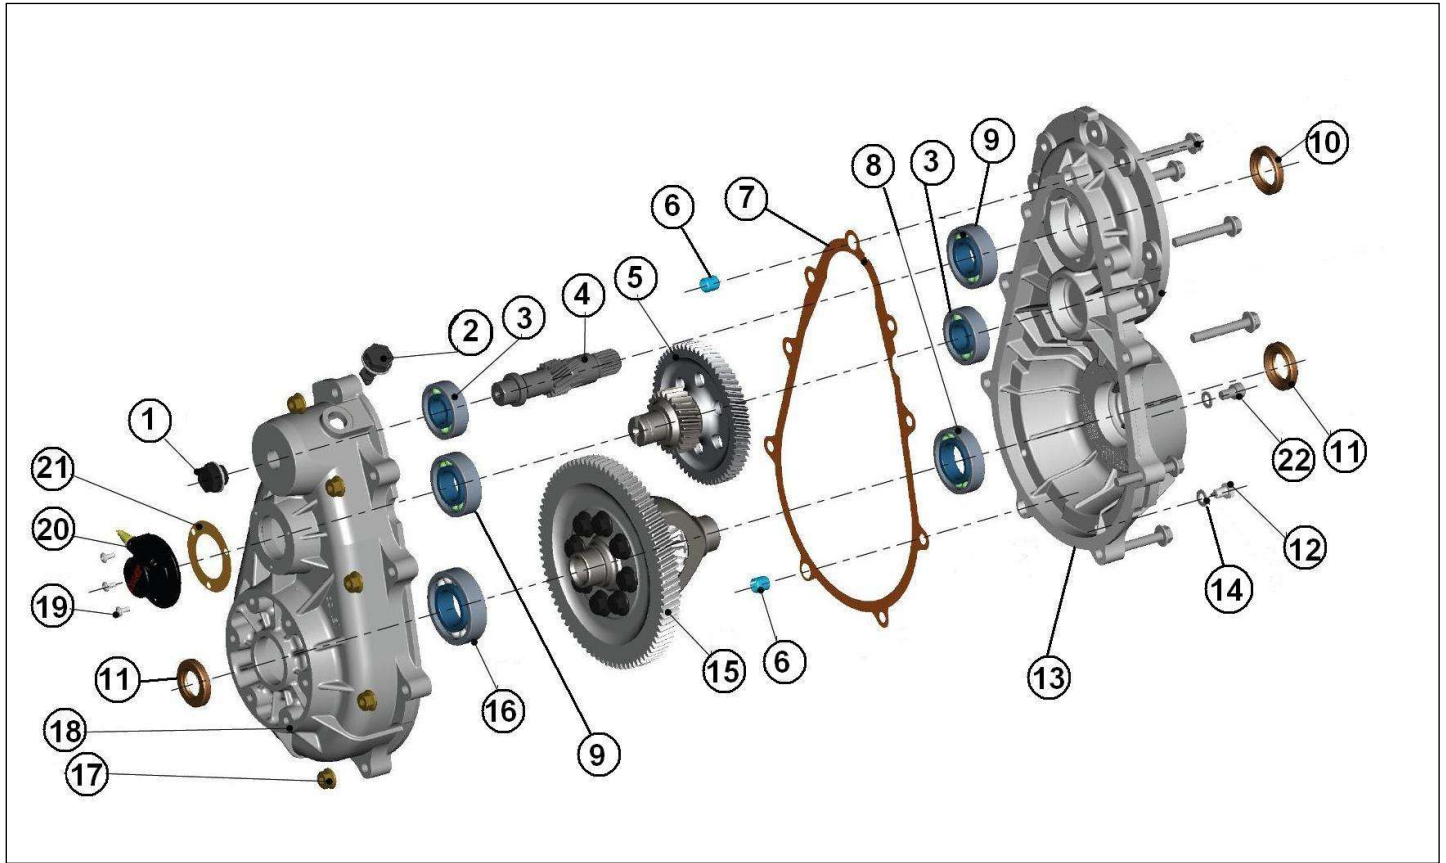

Spare parts

Transmission

Rep	Reference	Description	Qty	Remarks
1	123MBC47	PLUG	1	
1	123MPC47	BREATHER	1	
2	123MPC45	BREATHER PLUG	1	
3	123AC4	BEARING	2	
4	123MPC20	INPUT SHAFT	1	
5	123MPC21	DRIVE PINION	1	
6	123MBC40	DOWEL	2	
7	123MCC43	GASKET	1	
7	123MPC43	SEAL CARTER	1	
8	123AC45	BEARING	1	
9	123AC4N	BEARING	2	
10	123AC1N	INPUT SHAFT OIL SEAL	1	
11	123MPC4	LIP SEAL	2	
12	123AAC60	DRAIN PLUG (MAGNETIC)	1	
12	123MPC60	PLUG MAGNETIC	1	
13	123MPC46	RIGHT SIDE GEAR BOX 1/2 HOUSING	1	
13	123MPC46A	HALF RIGHT CRANKCASE	1	
14	123AC30	WASHER	2	
14	123MPC30	WASHER	2	
15	123MPC54	DIFFERENTIAL	1	
16	123MCC45	BEARING	1	
17	123MPC16	FLANGE NUT	9	
18	123MCC29	GEARBOX CASING L/H	1