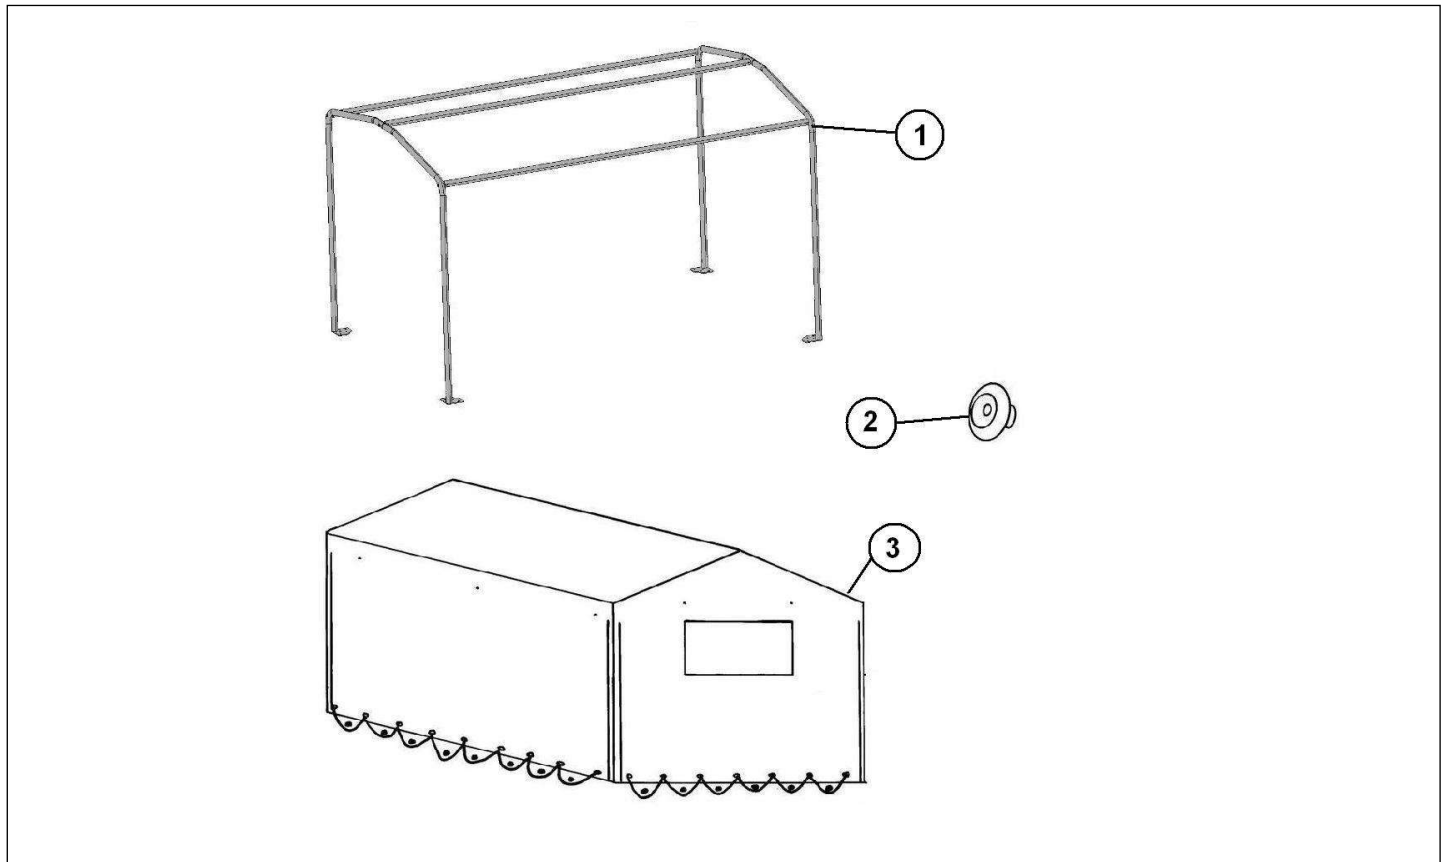

Spare parts

Tarp

Rep	Reference	Description	Qty	Remarks
1	120MR251	BOW COVER KIT SHORT WHEELBASE	1	
1	120MP251	BOW COVER KIT LONG WHEELBASE	1	
2	127K412	CLIP DASHBOARD FIXING	X	
3	127MR252	BACHE HIGH SHORT WHEELBASE	1	
3	127MP252	BACHE HIGH LONG WHEELBASE	1