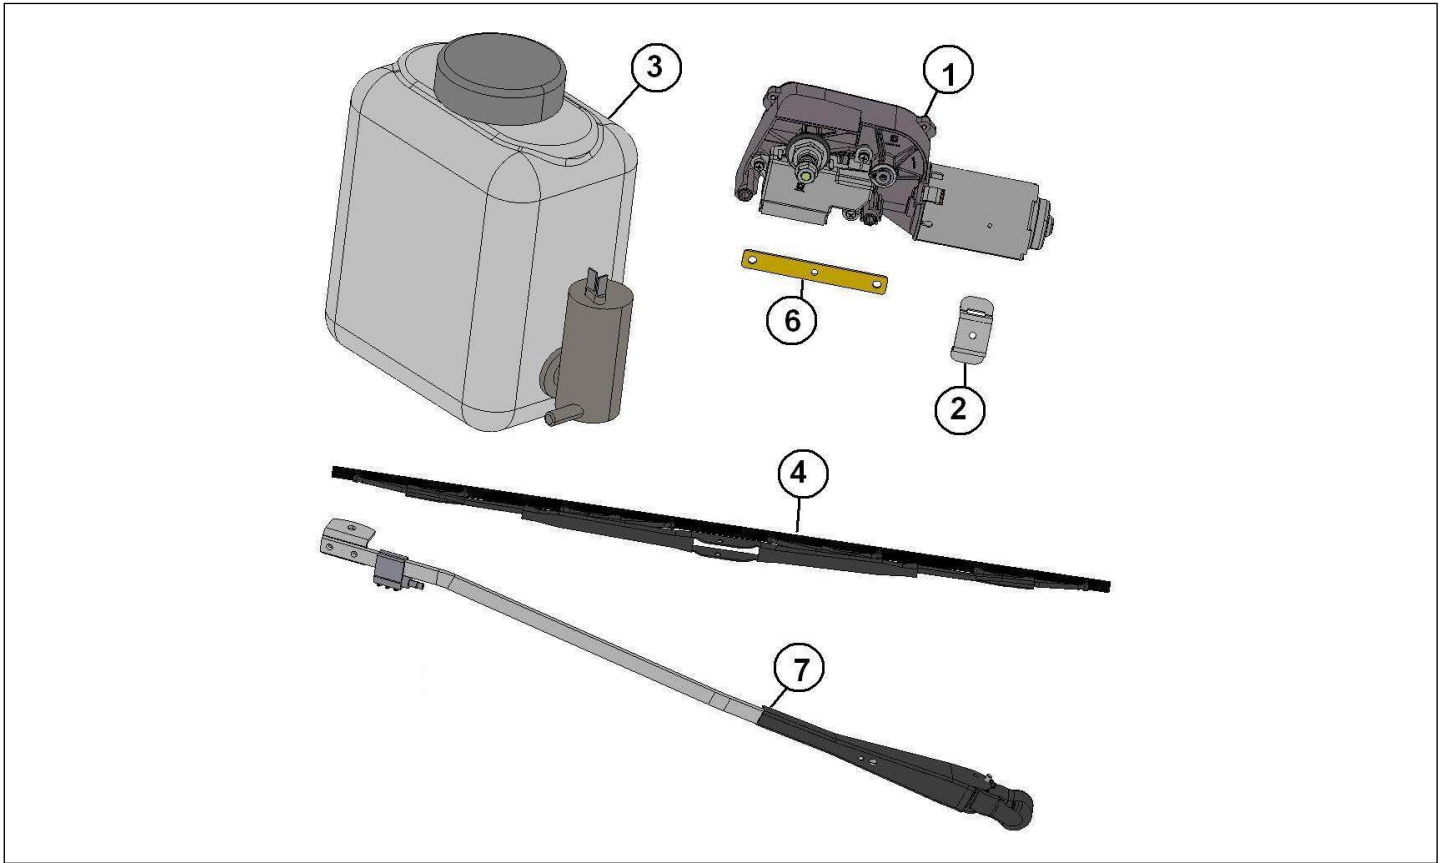

Spare parts

Windscreen wiper

Rep	Reference	Description	Qty	Remarks
1	128AP025	FRONT WIPER MOTOR	1	☞
2	128AP135	SUPPORT FRONT WIPER MOTOR	1	
3	128MB022	SCREENWASH RESIVOIR 1.5 Ltr	1	
4	128MP027	LG600 WIPER BLADE	1	
6	128MP135	WINDSHIELD BKT	1	
7	128MP926	WIPER ARM & BLADE	1