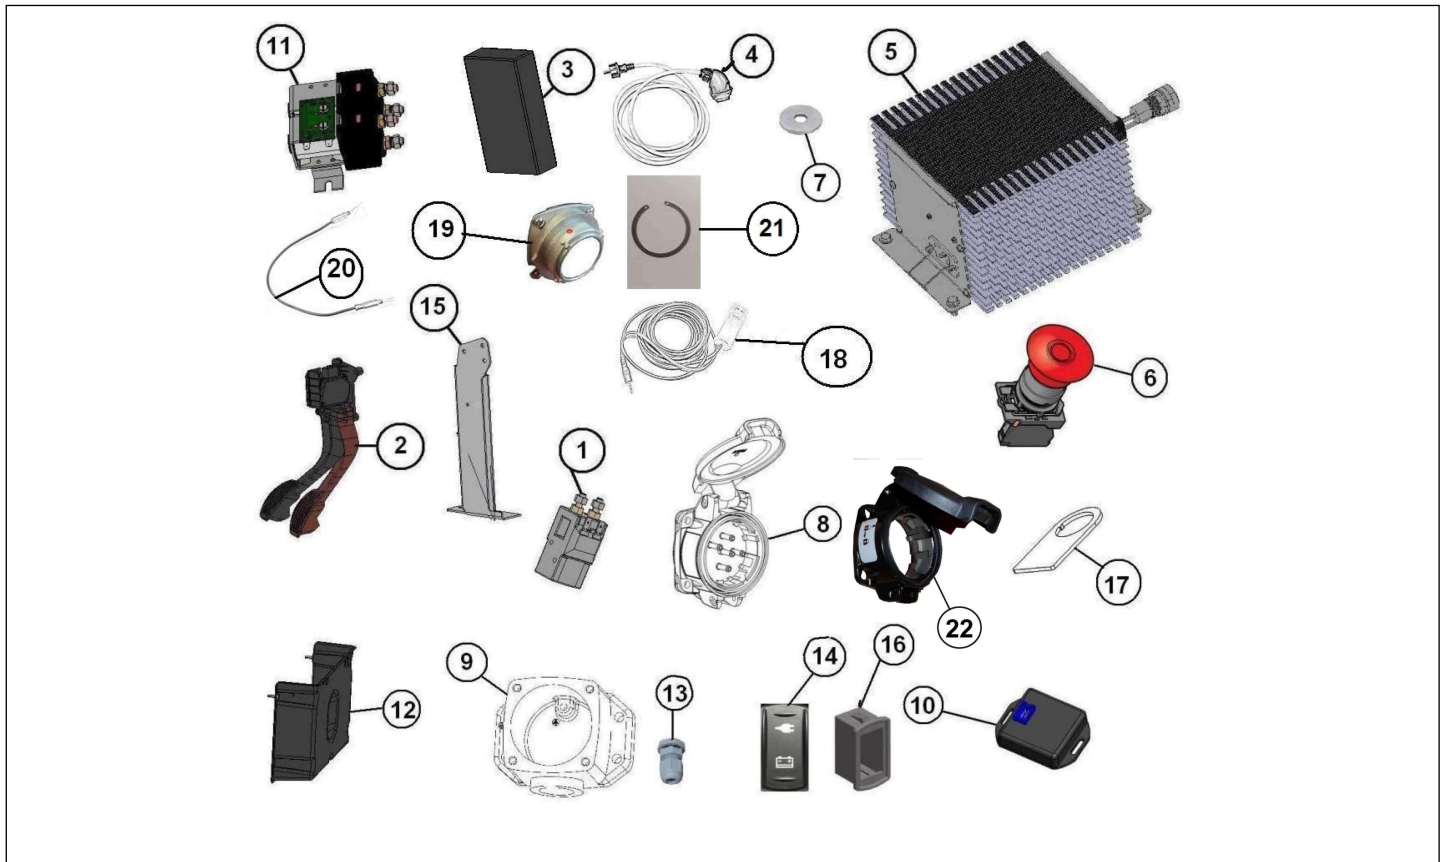

Website:

Spare parts

Engine components

Rep	Reference	Description	Qty	Remarks
1	121MP210	POWER CABLE HARNESS	1	
2	121MP254	MOTOR PROTECTION CONNECTION	1	
3	121MP700	ASYNCHRONOUS ELECTRIC ENGINE	1	
4	121MP701A	ELECTRIC DRIVE (variator) N1	1	
5	121MP710	ENGINE POWER CABLE HARNESS	1	
6	121MP711	355A FUSE	1	

Spare parts

Engine components

Rep	Reference	Description	Qty	Remarks
1	121MH724	AUXILLARY CONTACT BOB/14V 72V	1	
2	121MP019	GAS PEDAL	1	
3	121MP213	BATTERY CLAMPING	8	
4	121MP217	AC POWER CABLE	1	
5	121MP221	72V CHARGER	1	
6	121MP223	CABIN CIRCUIT BREAKER	1	-->VLG....2016913
6	121MR223	CIRCUIT BREAKER COCKPIT	1	VLG...2016914-->
7	121MP224	CC WASHER	2	
8	121MP241	BASE LOAD	1	
9	121MP242	CHARGING INTERFACE	1	
10	121MP251	SCAN INTERFACE MODULE	1	
11	121MP709	CONTACTOR RELAY + CURRENT	1	
12	121MP731	COVER PLATE	1	
13	121MS016	CABLE SEAL	1	
14	128MP205	BATTERY CHARGING INDICATOR LAMP	1	
15	121MP519	GAS PEDAL HOLDER	1	
16	128MP206	SWITCH HOUSING	1	
17	121MP225	INDEXING EMERGENCY STOP	1	-->VLG....2016913
17	121MR225	INDEX EMERGENCY STOP	1	VLG...2016914-->
18	120MP020	MEGA PROVISTA CHARGER CABLE	1	
19	121MP218	METAL HOUSING PLUG	1	
20	128MP305	FIL MASSE CONV. ANTI PARASITES	1	
21	121MP219	RING CLIPS M 10	1	