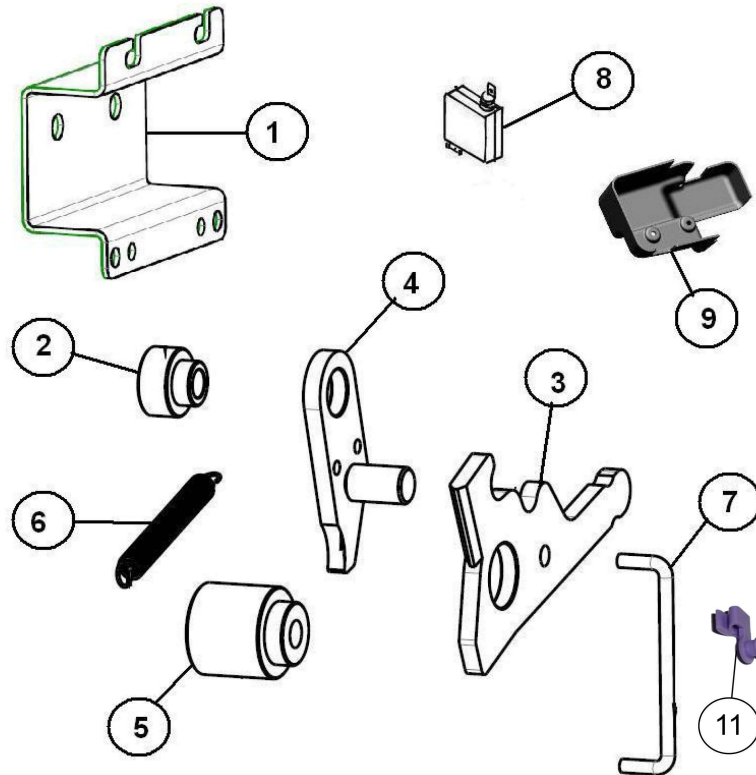

Spare parts

Doors

Rep	Reference	Description	Qty	Remarks
1	127MP051	MOTOR CARRIER LOCK	2	
2	127MP049	CAM LOCK SPACER	2	
3	127MP075	INNER CONVICTION	2	
5	127MP074	LEVER LOCKING RING	2	
4	127MP041	CAM LOCK LEFT	2	
6	127MP047	SPRING LOCK REMINDER	2	
7	127MP079	ROD LOCK	2	
8	128K105	ENGINE LOCK	2	
9	127MP045	G LOCK MOTOR COVER	1	
9	127MP046	ENGINE COVER LOCK	1	
11	127MP078	CLIP	2