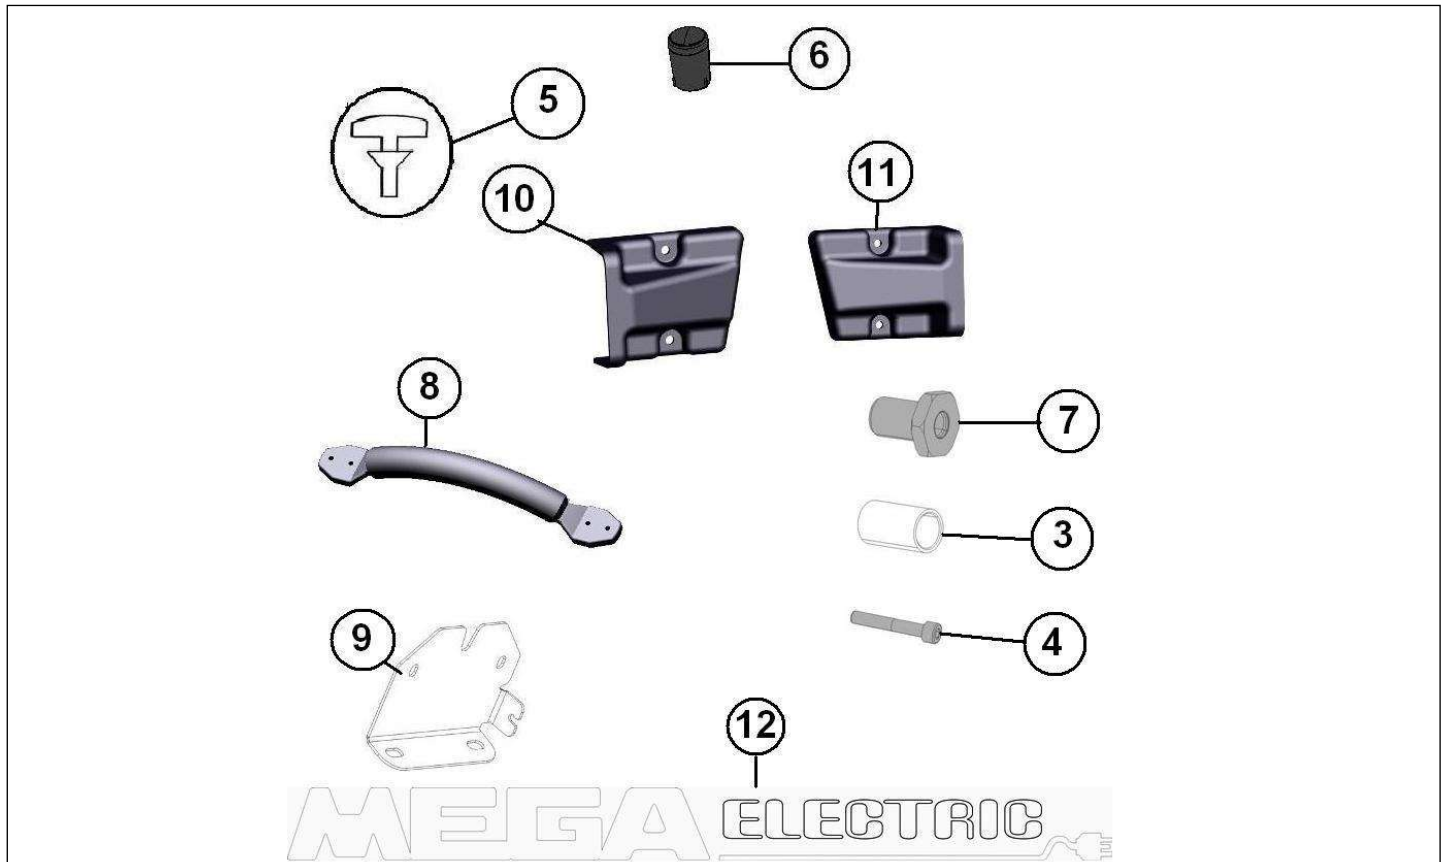

Spare parts

Doors

Rep	Reference	Description	Qty	Remarks
3	127MP065	RING	2	
4	127MP066	VIS M8x50 CHC	2	
5	127MD086	BONNET BUMPER	2	
6	127MD124	ASHTRAY INSERT	1	
7	127MP064A	DOOR LOCK	2	
8	127MP071	INSIDE DOOR HANDLE	2	
9	127MP084	LOCK BKT	1	
10	127MP058D	INNER COVER FIXTURE RIGHT DOOR	1	
11	127MP058G	INNER COVER FIXTURE LEFT DOOR	1	
12	127MP900	MEGA ELECTRIC STICKER	2