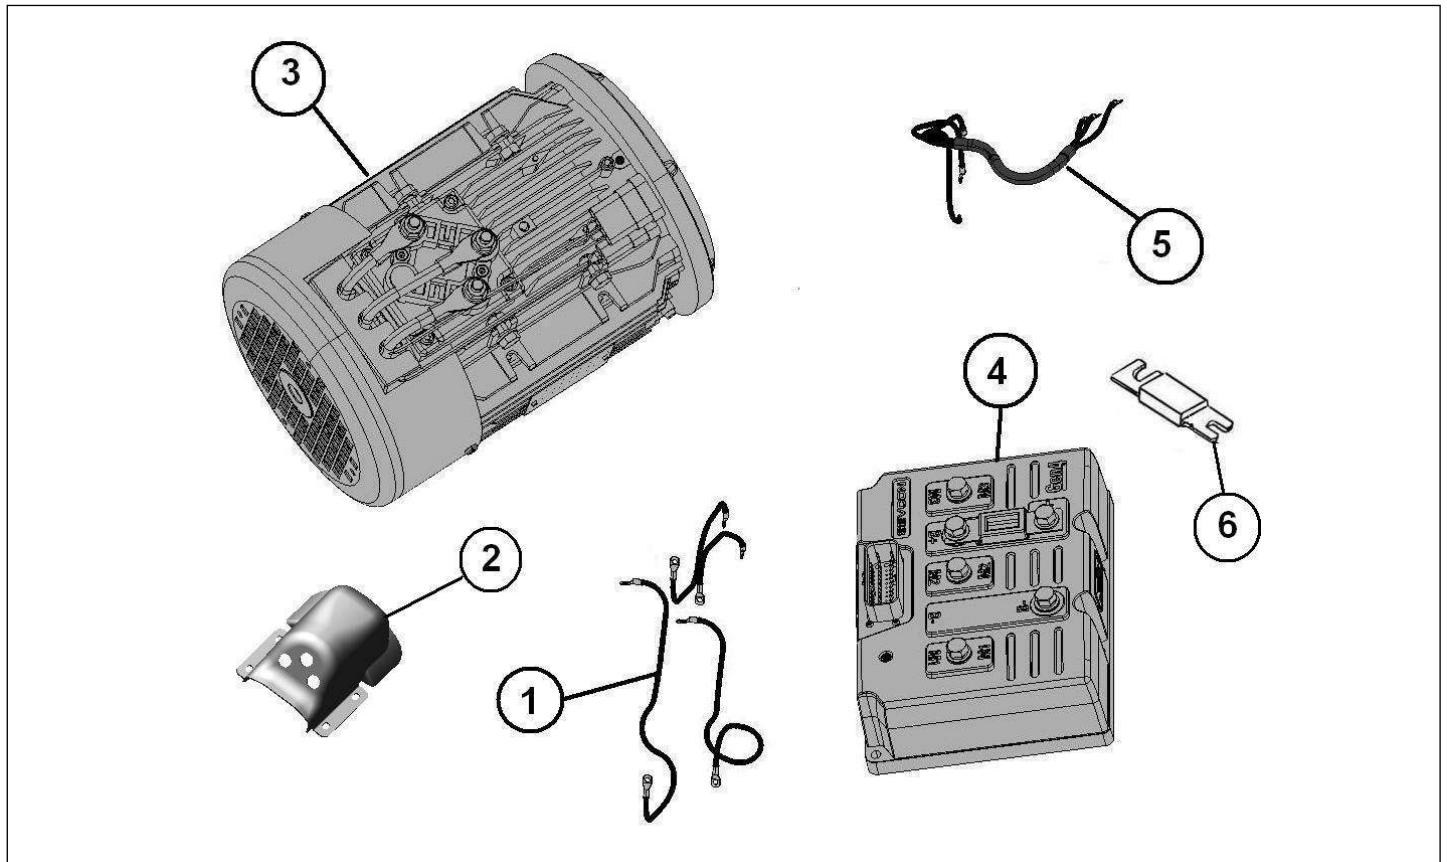

Spare parts

Engine components

Rep	Reference	Description	Qty	Remarks
1	121MP210	POWER CABLE HARNESS	1	
2	121MP254	MOTOR PROTECTION CONNECTION	1	
3	121MP700	ASYNCHRONOUS ELECTRIC ENGINE	1	
4	121MP701A	ELECTRIC DRIVE (variator) N1	1	
5	121MP710	ENGINE POWER CABLE HARNESS	1	
6	121MP711	355A FUSE	1