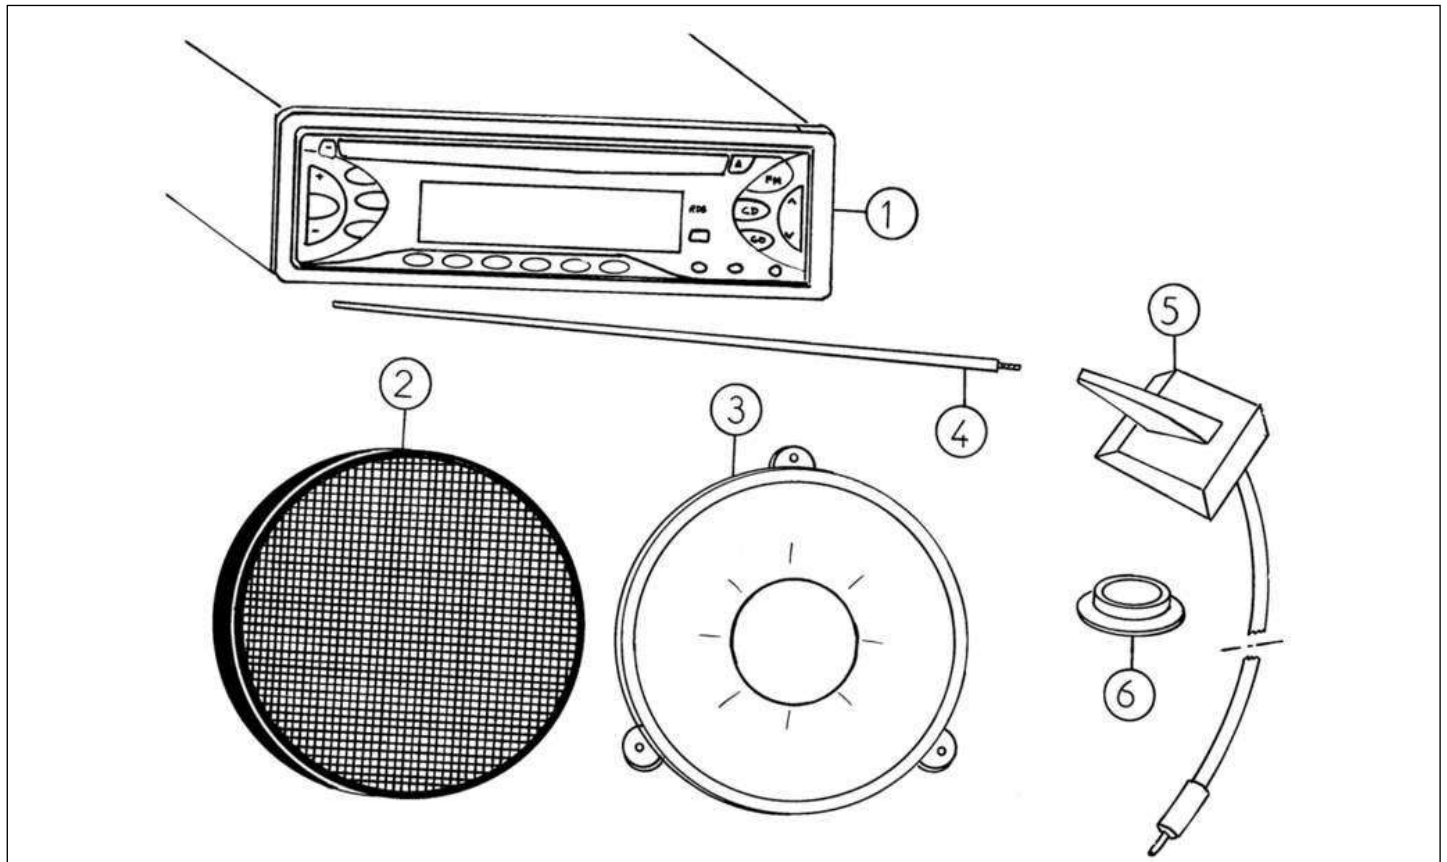

Spare parts

Electrical components

Rep	Reference	Description	Qty	Remarks
1	128AA060A	RADIO/CD PLAYER CLARION	1	
2	128AA062	GRILL HP	2	
3	128AA061	SPEAKER	2	
4	128AD070	RADIO ARIEL WHIP, SCOUTY	1	
5	128K072A	RADIO ARIEL BASE ASSY + LEAD	1	
6	128R069	BLANKING CAP ARIEL BASE	1