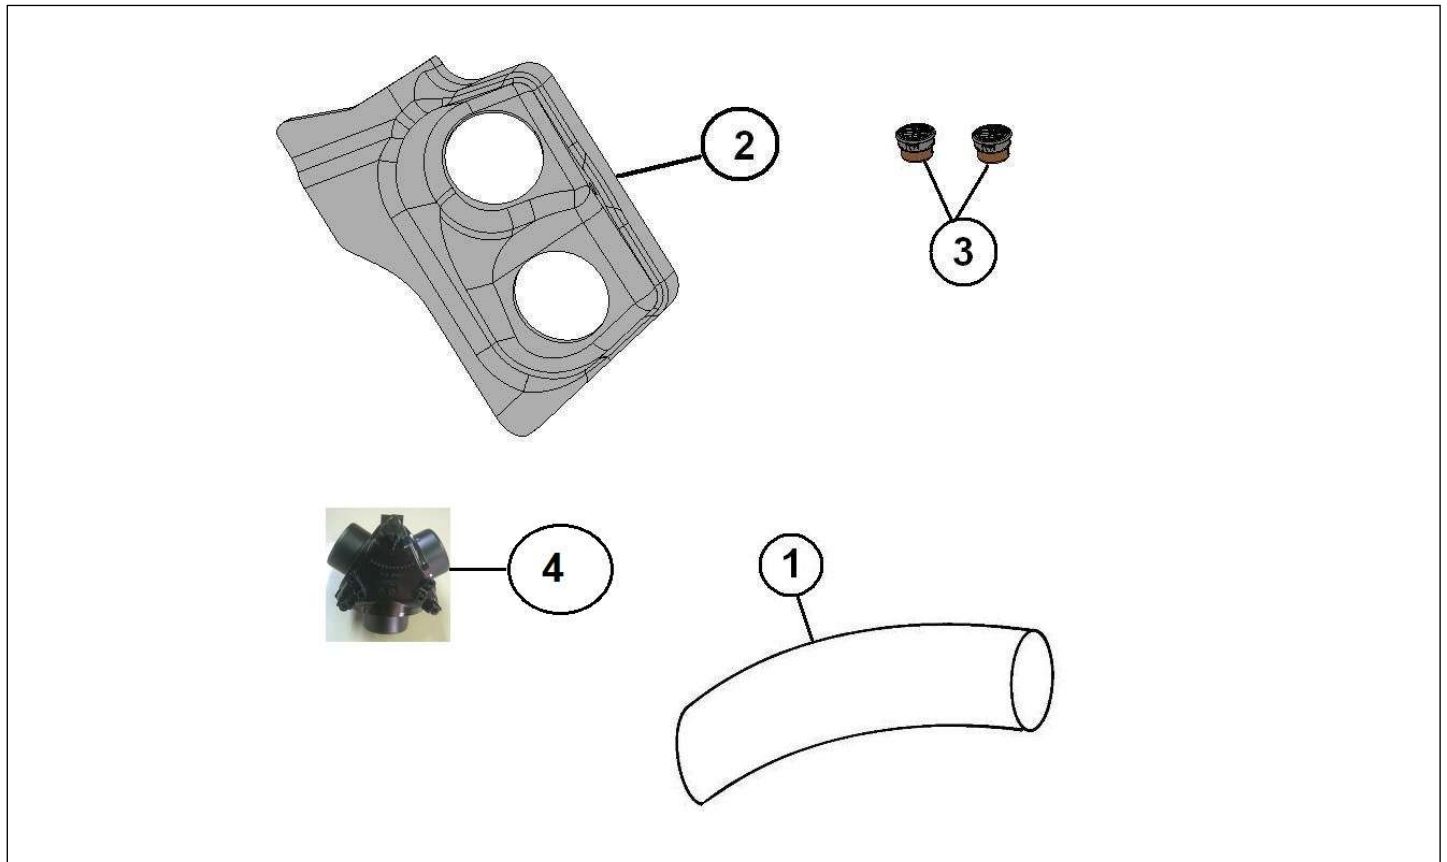

Spare parts

Heating system

Rep	Reference	Description	Qty	Remarks
1	122MP003	FLEXIBLE HEATING	2	
2	122MP033	BLOWER/HOSE CONNECTING	1	
3	122MP035	AIR DIFFUSER SCREEN PB	2	
4	122MP018	Y connector ventilation	1