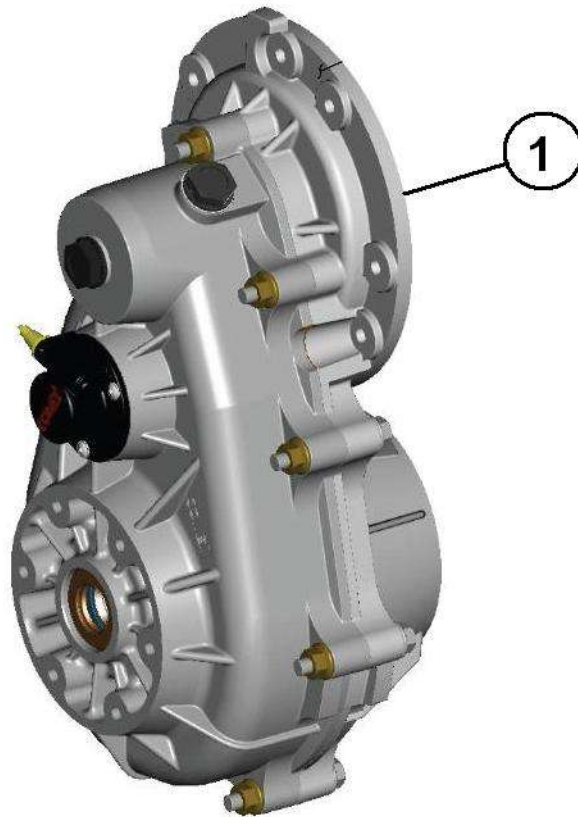

Spare parts

Engine components

Rep	Reference	Description	Qty	Remarks
1	121MH724	AUXILLARY CONTACT BOB/14V 72V	1	
2	121MP019	GAS PEDAL	1	
3	121MP213	BATTERY CLAMPING	8	
4	121MP217	AC POWER CABLE	1	
5	121MP221	72V CHARGER	1	
6	121MP223	CABIN CIRCUIT BREAKER	1	-->VLG....2016913
6	121MR223	CIRCUIT BREAKER COCKPIT	1	VLG...2016914-->
7	121MP224	CC WASHER	2	
8	121MP241	BASE LOAD	1	
9	121MP242	CHARGING INTERFACE	1	
10	121MP251	SCAN INTERFACE MODULE	1	
11	121MP709	CONTACTOR RELAY + CURRENT	1	
12	121MP731	COVER PLATE	1	
13	121MS016	CABLE SEAL	1	
14	128MP205	BATTERY CHARGING INDICATOR LAMP	1	
15	121MP519	GAS PEDAL HOLDER	1	
16	128MP206	SWITCH HOUSING	1	
17	121MP225	INDEXING EMERGENCY STOP	1	-->VLG....2016913
17	121MR225	INDEX EMERGENCY STOP	1	VLG...2016914-->
18	120MP020	MEGA PROVISTA CHARGER CABLE	1	
19	121MP218	METAL HOUSING PLUG	1	
20	128MP305	FIL MASSE CONV. ANTI PARASITES	1	
21	121MP219	RING CLIPS M 10	1	

Spare parts

Transmission

Rep	Reference	Description	Qty	Remarks
1	123MP001	COMPLETE GEAR	1	-->VLGR.....2017533
1	123MP001A	GEAR N / M 1:15.7	1	VLGR.....2017534-->

Spare parts

Transmission

Rep	Reference	Description	Qty	Remarks
1	123MP012	REVERSER LEVER	1	
2	123MP078	GEAR LEVER SUPPORT PLATE	1	

Spare parts

Transmission

Rep	Reference	Description	Qty	Remarks
1	123MBC47	PLUG	1	
1	123MPC47	BREATHER	1	
2	123MPC45	BREATHER PLUG	1	
3	123AC4	BEARING	2	
4	123MPC20	INPUT SHAFT	1	
5	123MPC21	DRIVE PINION	1	
6	123MBC40	DOWEL	2	
7	123MCC43	GASKET	1	
7	123MPC43	SEAL CARTER	1	
8	123AC45	BEARING	1	
9	123AC4N	BEARING	2	
10	123AC1N	INPUT SHAFT OIL SEAL	1	
11	123MPC4	LIP SEAL	2	
12	123AAC60	DRAIN PLUG (MAGNETIC)	1	
12	123MPC60	PLUG MAGNETIC	1	
13	123MPC46	RIGHT SIDE GEAR BOX 1/2 HOUSING	1	
13	123MPC46A	HALF RIGHT CRANKCASE	1	
14	123AC30	WASHER	2	
14	123MPC30	WASHER	2	
15	123MPC54	DIFFERENTIAL	1	
16	123MCC45	BEARING	1	
17	123MPC16	FLANGE NUT	9	
18	123MCC29	GEARBOX CASING L/H	1	