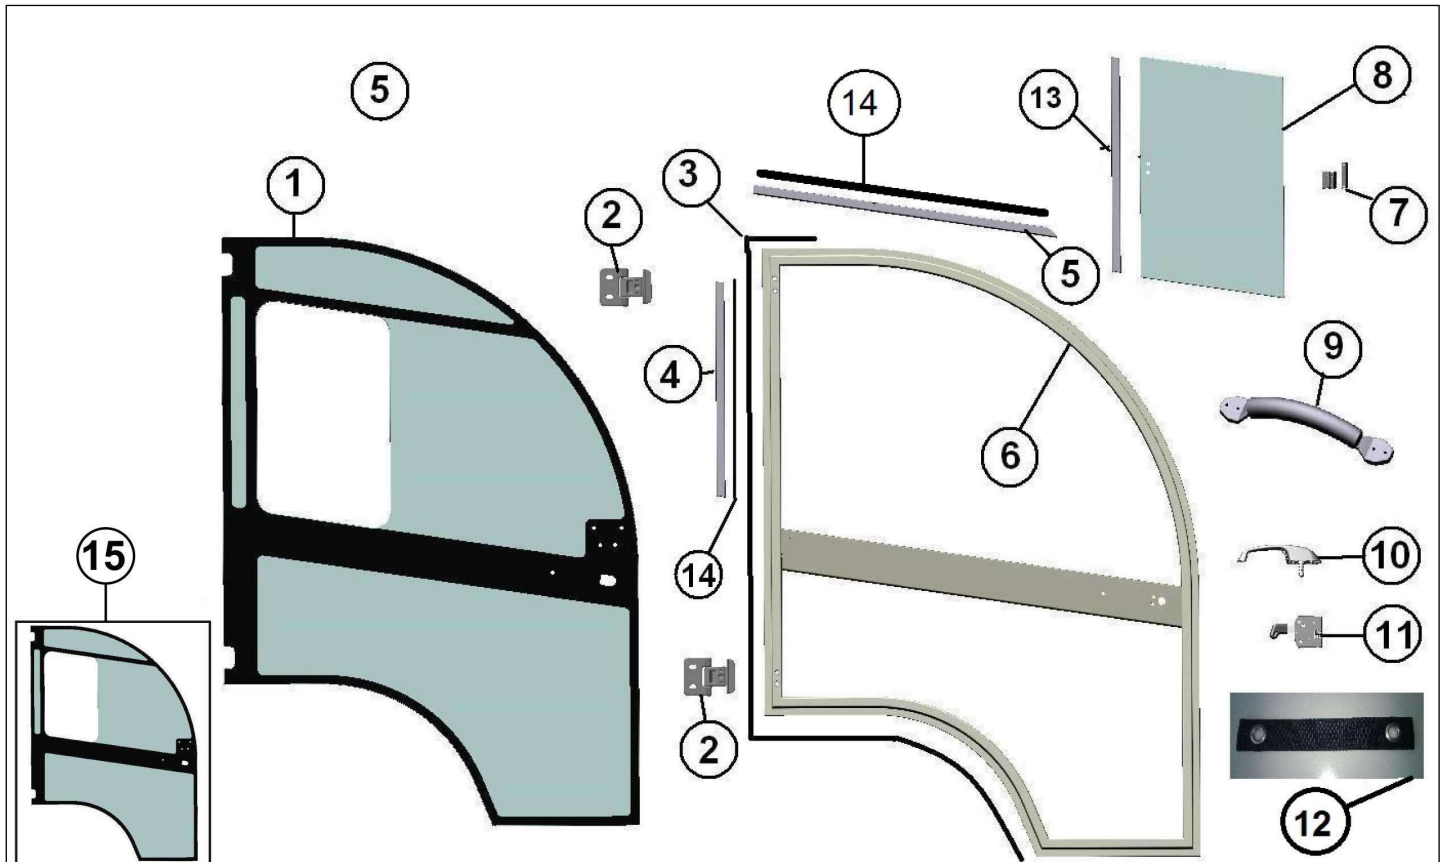

Spare parts

Doors

Rep	Reference	Description	Qty	Remarks
1	127MP110V	LEFT DOOR STATIONARY GLASS	1	
1	127MP111V	RIGHT DOOR STATIONARY GLASS	1	
2	127MP960	HINGE	4	
3	127MP431	ADHESIVE DOOR SEAL	2	
4	127MP823	LEFT DOOR WINDOW REAR GUIDE	1	
4	127MP822	RIGHT DOOR WINDOW REAR GUIDE	1	
5	127MP821	LEFT DOOR WINDOW UPPER GUIDE	1	
5	127MP820	RIGHT DOOR WINDOW UPPER GUIDE	1	
6	127MP037	LEFT DOOR FRAME	1	
6	127MP038	RIGHT DOOR FRAME	1	
7	127MP190	DOOR GLASS LATCH	2	
8	127MP108V	LEFT DOOR TINTED GLASS	1	
8	127MP109V	RIGHT DOOR TINTED GLASS	1	
9	127MP071	INSIDE DOOR HANDLE	2	
10	127MP105	EXT DOOR HANDLE + barrel + key	2	
11	127MP062	RIGHT DOOR LOCK	1	
11	127MP063	LEFT DOOR LOCK	1	
12	127MP048	DOOR STOP	2	
13	127MP976	WINDOW WIPER GROUT AVDG VER	1	
14	127AP050	DROP GLASS RUBBER SEAL	1	
15	127MP999	RIGHT HAND SIDE DOOR ASSEMBLY	1	
15	127MP998	LEFT HAND DOOR ASSEMBLY	1