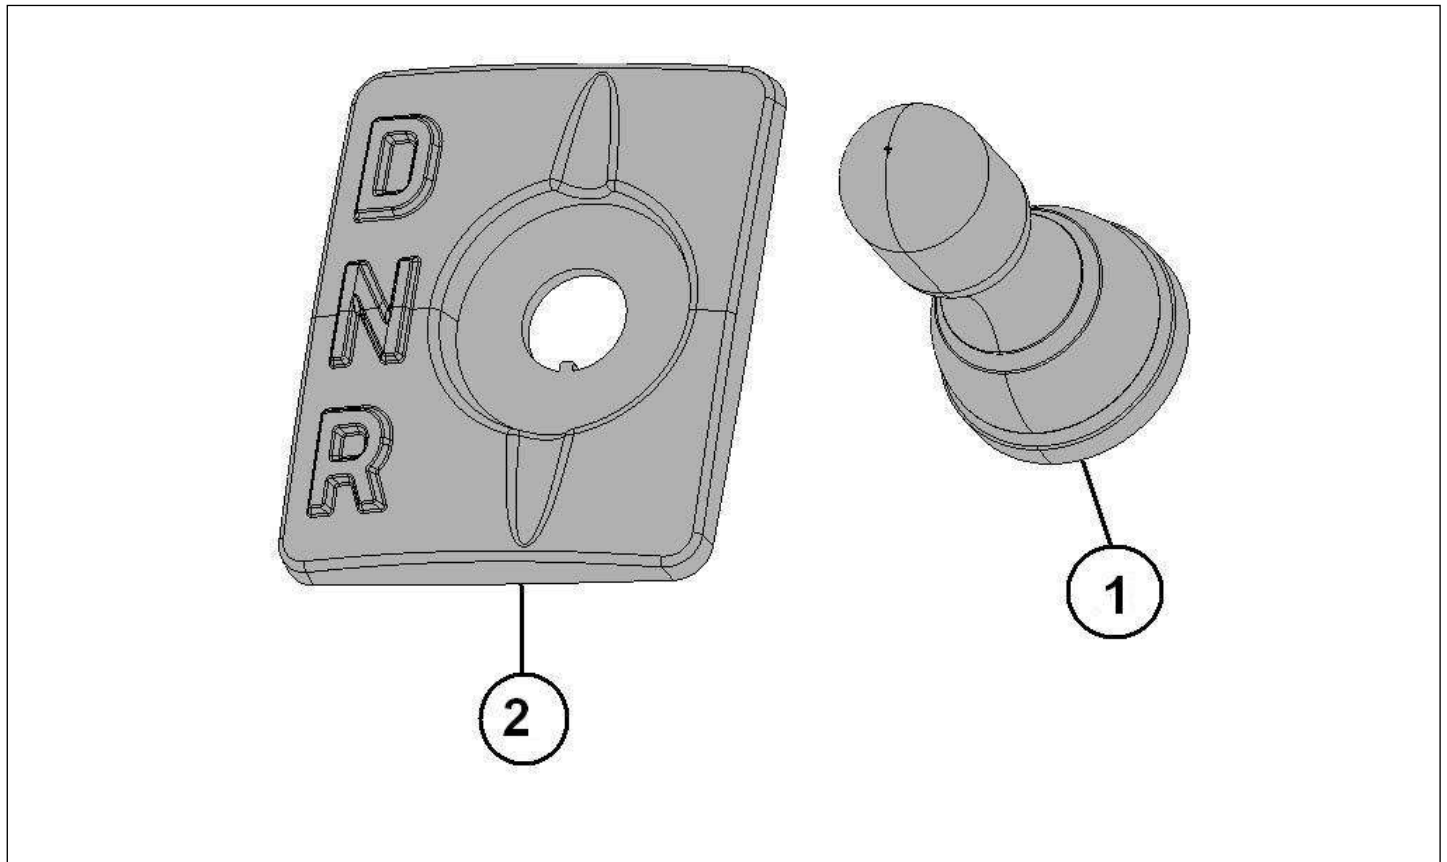

Spare parts

Transmission

Rep	Reference	Description	Qty	Remarks
1	123MP001	COMPLETE GEAR	1	-->VLGR.....2017533
1	123MP001A	GEAR N / M 1:15.7	1	VLGR.....2017534-->

Spare parts

Transmission

Rep	Reference	Description	Qty	Remarks
1	123MP012	REVERSER LEVER	1	
2	123MP078	GEAR LEVER SUPPORT PLATE	1	