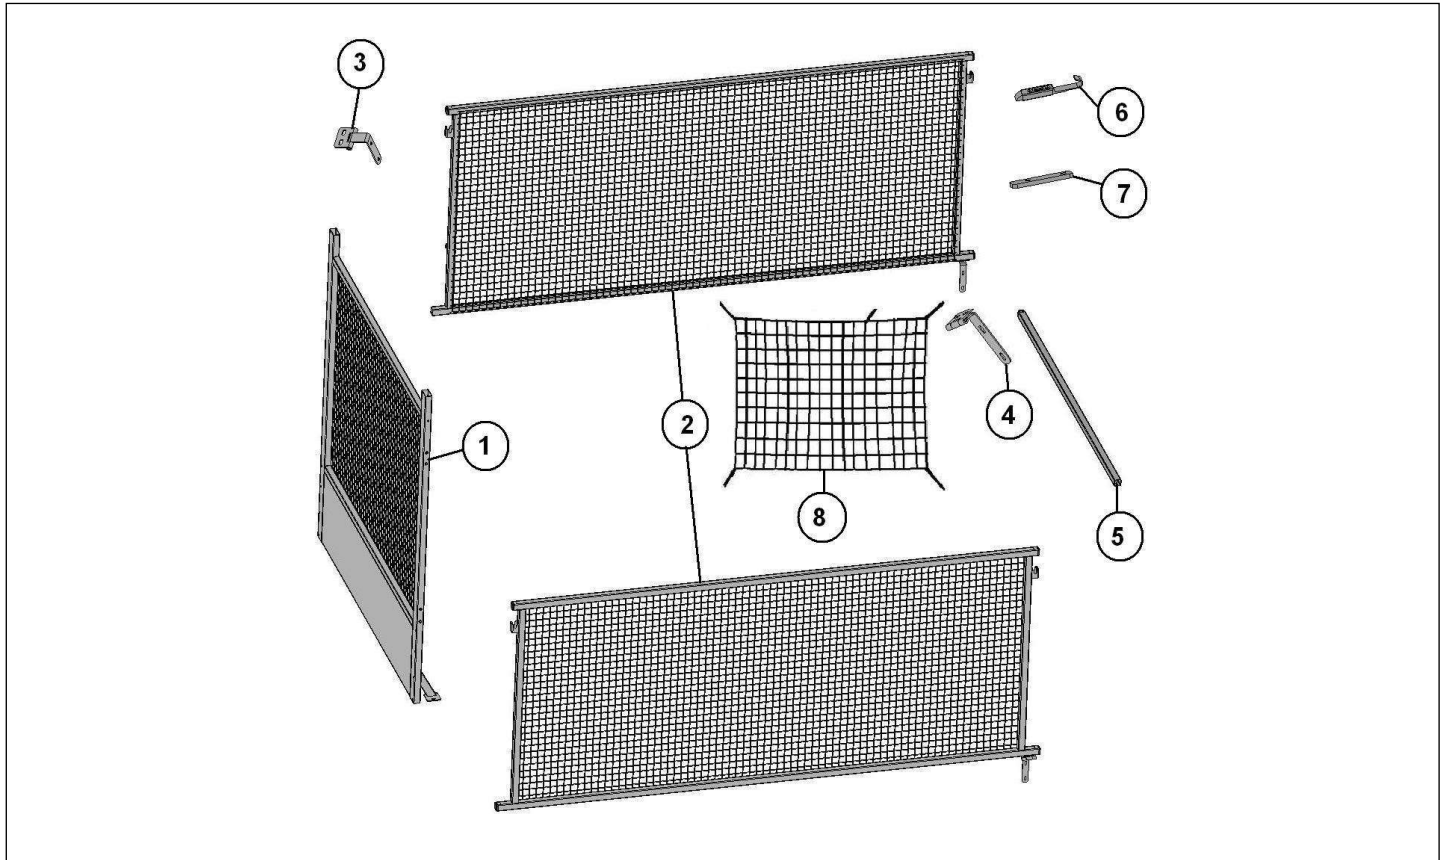

E-WORKER
E-WORKER N1_V1.0

716A

Spare parts

Cages

Rep	Reference	Description	Qty	Remarks
1	127MP995	GRID CABIN	1	
2	127MR985	ENHANCER OF SHORT RIDELLE	2	-->VLG.....2017047
2	127MR985A	ENHANCER OF SHORT LEFT RIDELLE	1	VLG.....2017148-->
2	127MR986A	ENHANCING THE COURT RIGHT	1	VLG.....2017148-->
2	127MP985	ENHANCER OF LONG RIDELLE	2	-->VLG.....2017047
2	127MP985A	ENHANCER OF LONG LEFT RIDELLE	1	VLG.....2017148-->
2	127MP986A	ENHANCING THE LONG STRAIGHT	1	VLG.....2017148-->
3	127MP669	HINGE FRONT	2	
4	127MP670	HINGE REAR	2	
5	127MP717	CROSSING ENHANCES	1	
6	127MB803	CATCH A ZIPPER	4	
7	127MP804	BASE LATCH	4	
8	127MB726	DROPSIDE NET	1	
8	127MP726	NET ENHANCES LONG	1	