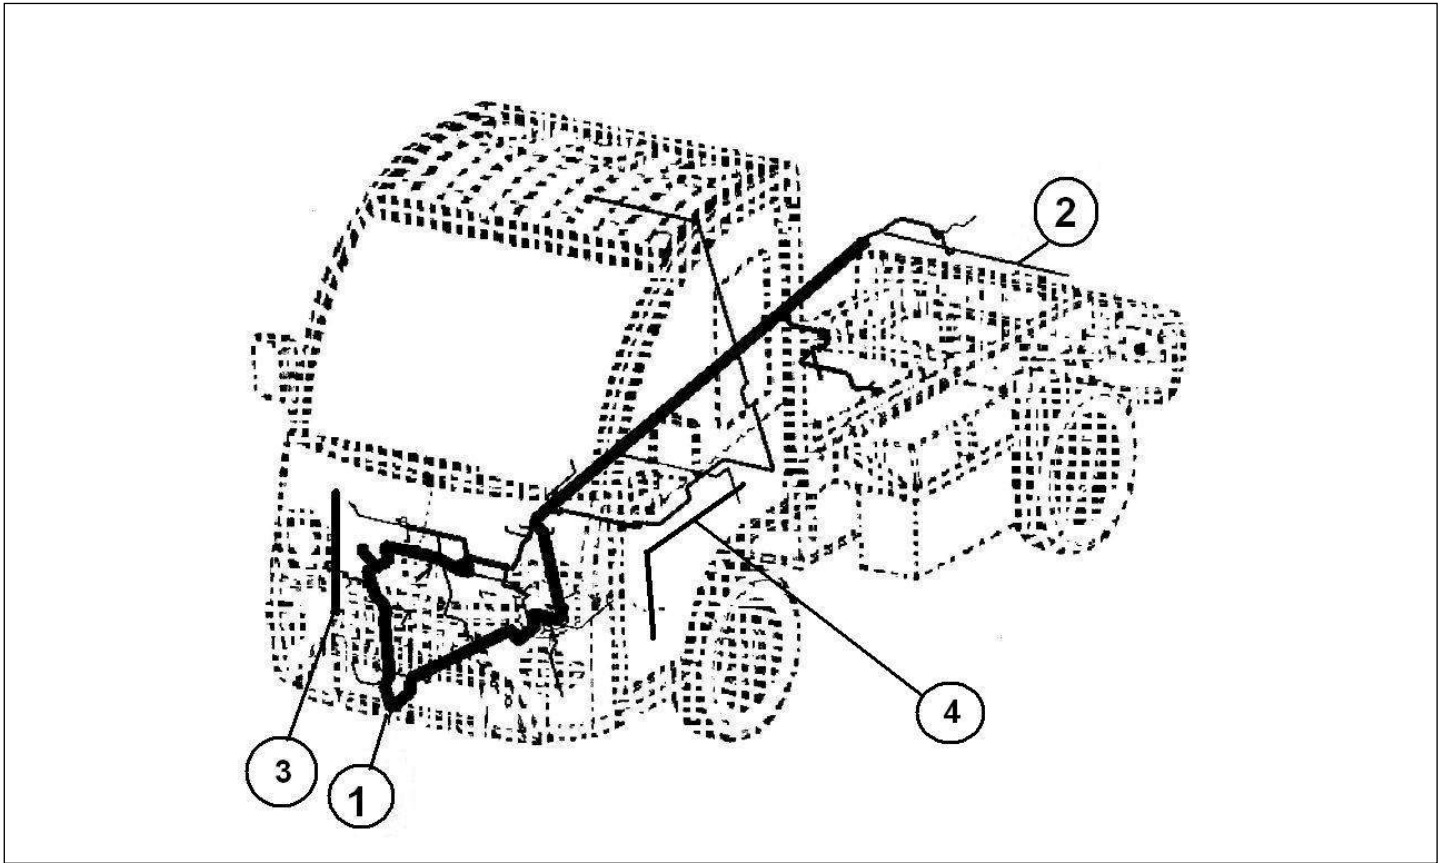

Spare parts

Electrical systems

Rep	Reference	Description	Qty	Remarks
1	128MP200	LONG CAB WIRE HARNESS	1	
1	128MP200A	LONG TILTING CAB WIRE HARNESS	1	
1	128MR200	SHORT CAB WIRE HARNESS	1	
1	128MR200A	SHORT TILTING CAB WIRE HARNESS	1	
2	128MP042	REAR WIRE HARNESS	1	
5	121MP214	SECOND CONVERTER BEAM	1	
6	128MP103	DOOR BEAM	1	