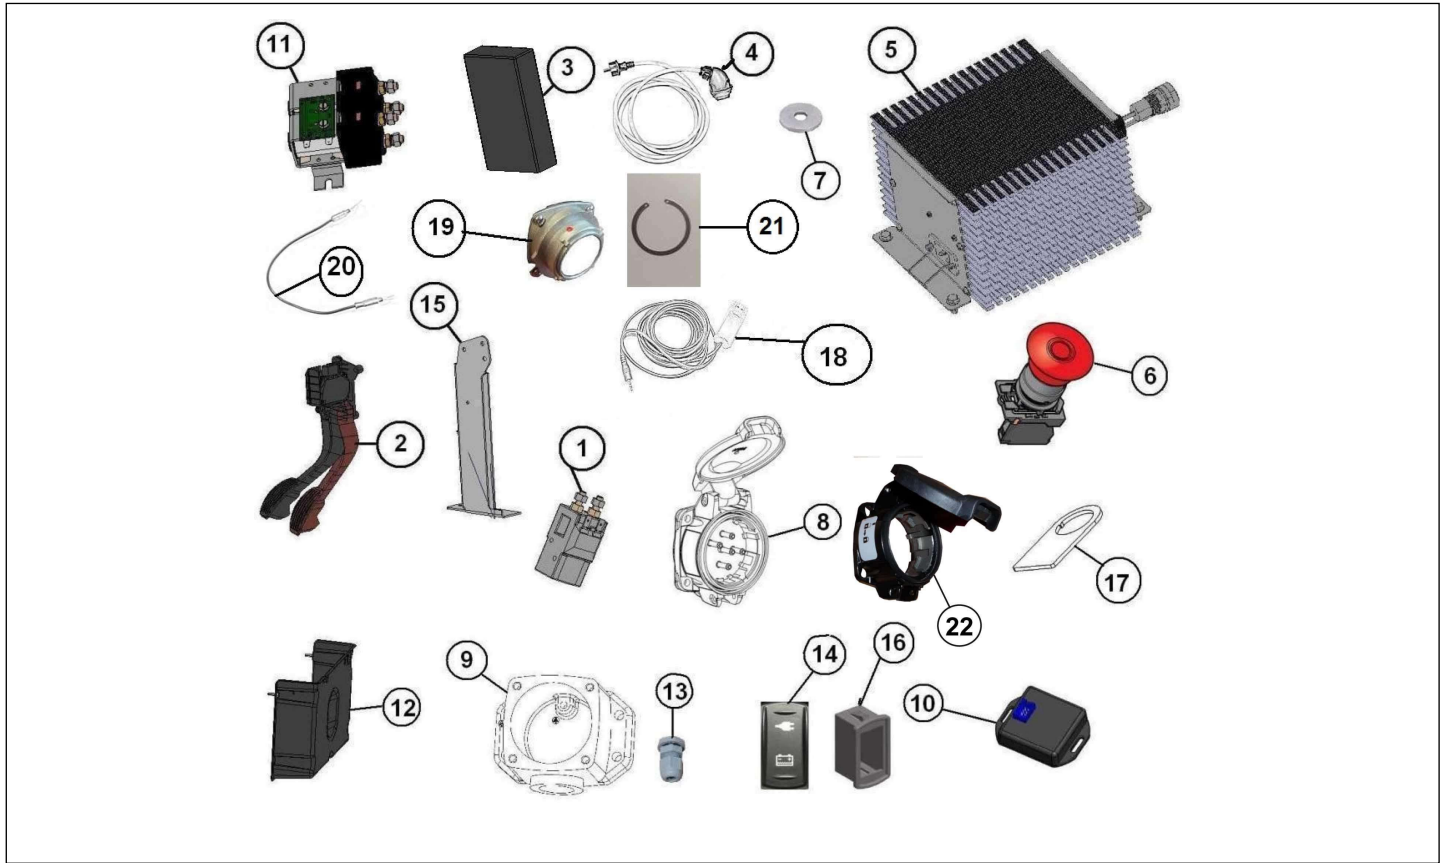

Spare parts

Engine components

Rep	Reference	Description	Qty	Remarks
1	121MP210	POWER CABLE HARNESS	1	
2	121MP254	MOTOR PROTECTION CONNECTION	1	
3	121MP700	ASYNCHRONOUS ELECTRIC ENGINE	1	
4	121MP701	ELECTRIC DRIVE (variator) MACHINE	1	
4	121MR701	ELECTRIC DRIVE (variator) L7e	1	
5	121MP710	ENGINE POWER CABLE HARNESS	1	
6	121MP711	355A FUSE	1	

Spare parts

Engine components

Rep	Reference	Description	Qty	Remarks
1	121MH724	AUXILLARY CONTACT BOB/14V 72V	1,00	
2	121MP019	GAS PEDAL	1,00	
3	121MP213	BATTERY CLAMPING	8,00	
4	121MP217	AC POWER CABLE	1,00	
5	121MP221	72V CHARGER	1,00	
6	121MP223	CABIN CIRCUIT BREAKER	1,00	-->VLG....2016913
6	121MR223	CIRCUIT BREAKER COCKPIT	1	VLG....2016914-->
7	121MP224	CC WASHER	2,00	
8	121MP241	BASE LOAD	1,00	
9	121MP242	CHARGING INTERFACE	1,00	
10	121MP251	SCAN INTERFACE MODULE	1,00	
11	121MP709	CONTACTOR RELAY + CURRENT	1,00	
12	121MP731	COVER PLATE	1,00	
13	121MS016	CABLE SEAL	1,00	
14	128MP205	BATTERY CHARGING INDICATOR LAMP	1,00	
15	121MP519	GAS PEDAL HOLDER	1,00	
16	128MP206	SWITCH HOUSING	1	
17	121MP225	INDEXING EMERGENCY STOP	1	-->VLG....2016913
17	121MR225	INDEX EMERGENCY STOP	1	VLG....2016914-->
18	120MP020	MEGA PROVISTA CHARGER CABLE	1	
19	121MP218	METAL HOUSING PLUG	1	
20	128MP305	FIL MASSE CONV. ANTI PARASITES	1	
21	121MP219	RING CLIPS M 10	1	