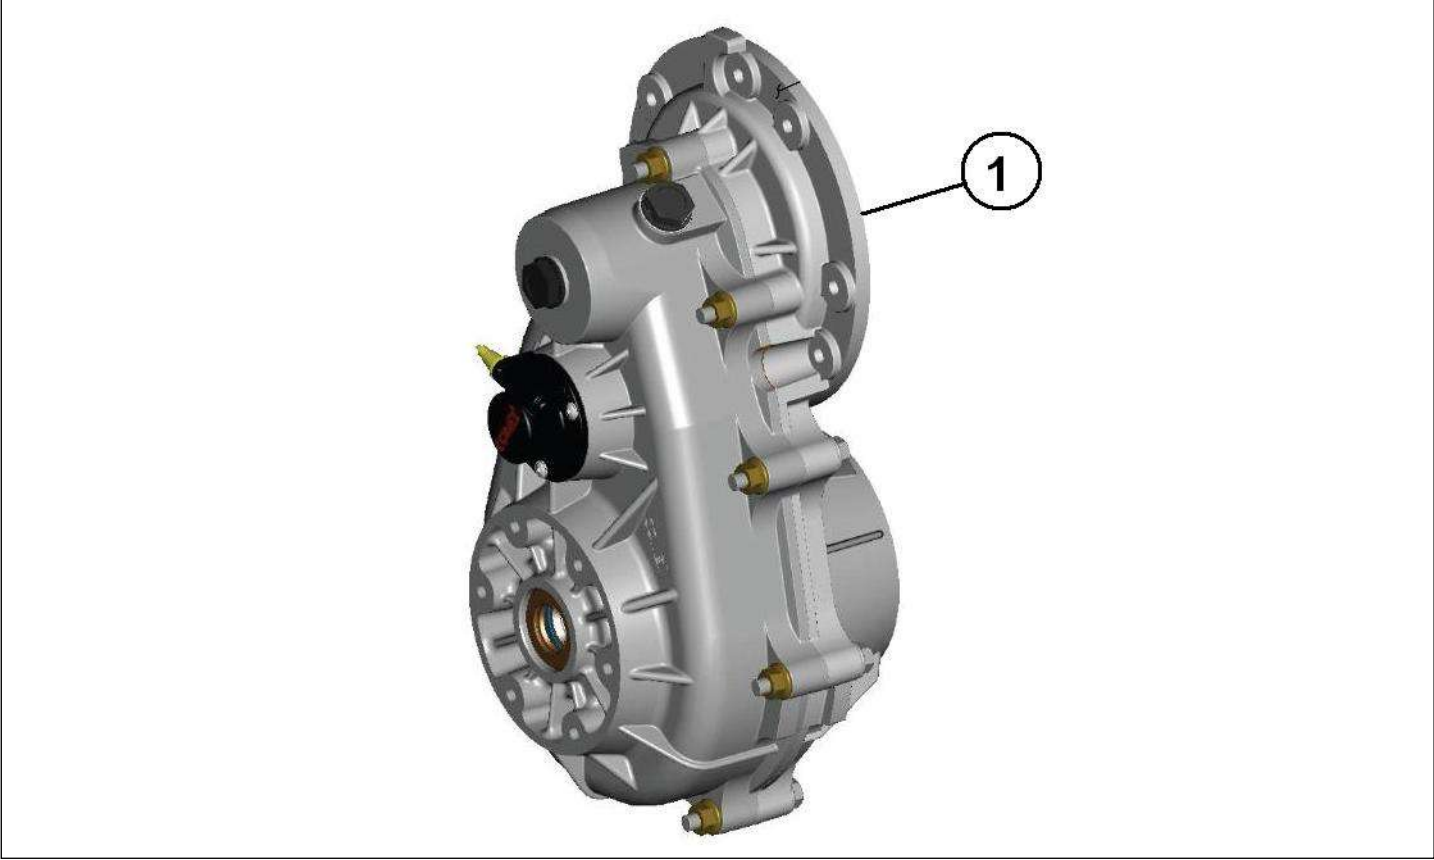

Spare parts

Transmission

Rep	Reference	Description	Qty	Remarks
1	123MP001	COMPLETE GEAR	1	-->VLGR.....2017533
1	123MP001A	GEAR N / M 1:15.7	1	VLGR.....2017534-->

Spare parts

Transmission

Rep	Reference	Description	Qty	Remarks
1	123MP012	REVERSER LEVER	1	
2	123MP078	GEAR LEVER SUPPORT PLATE	1	