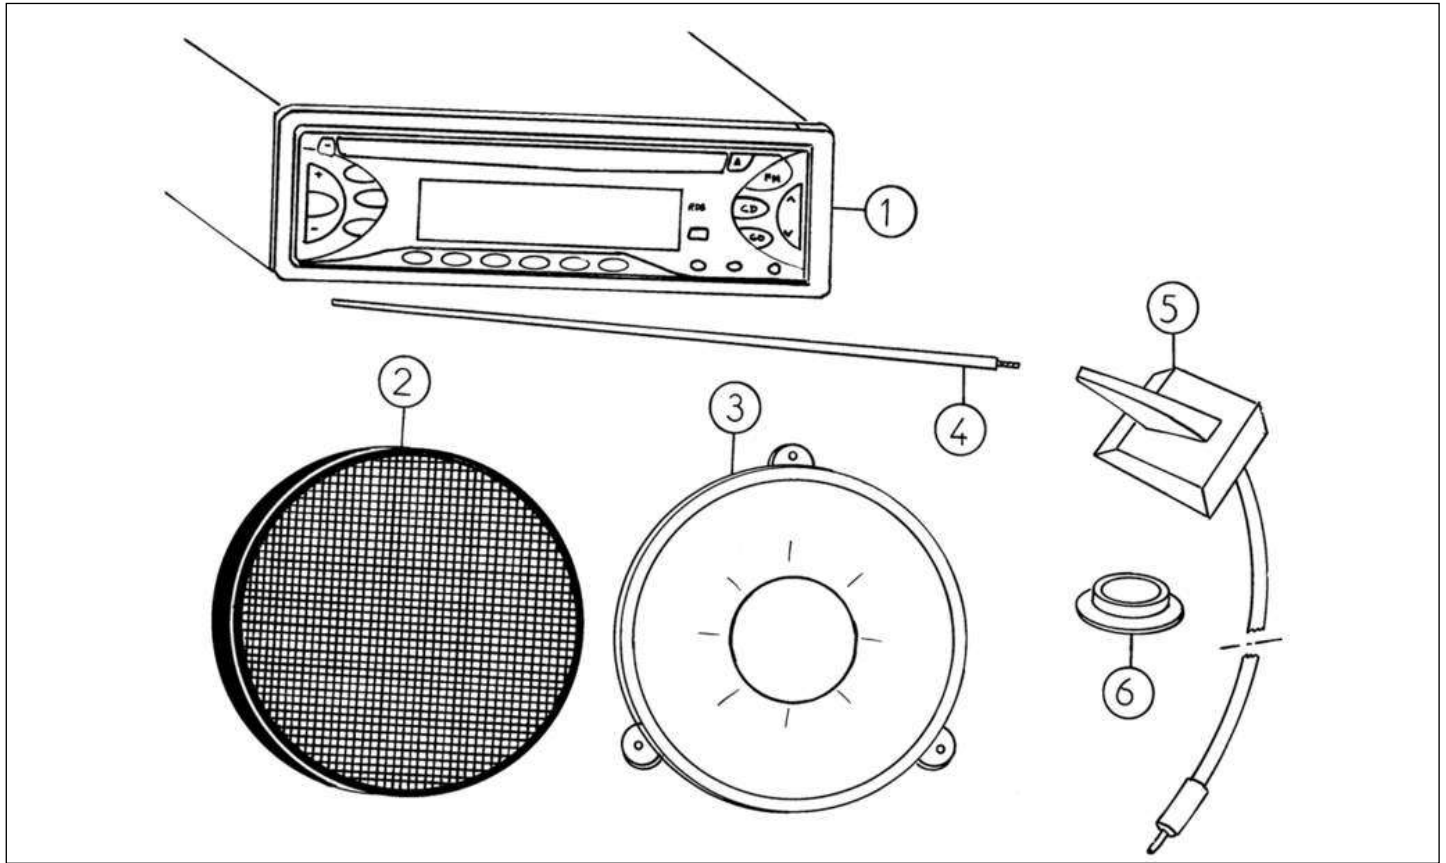

Spare parts

Electrical components

Rep	Reference	Description	Qty	Remarks
1	128AA060A	RADIO/CD PLAYER CLARION	1	
2	128AA062	GRILL HP	2	
3	128AA061	SPEAKER	2	
4	128AD070	RADIO ARIEL WHIP, SCOUTY	1	
5	128K072A	RADIO ARIEL BASE ASSY + LEAD	1	
6	128R069	BLANKING CAP ARIEL BASE	1