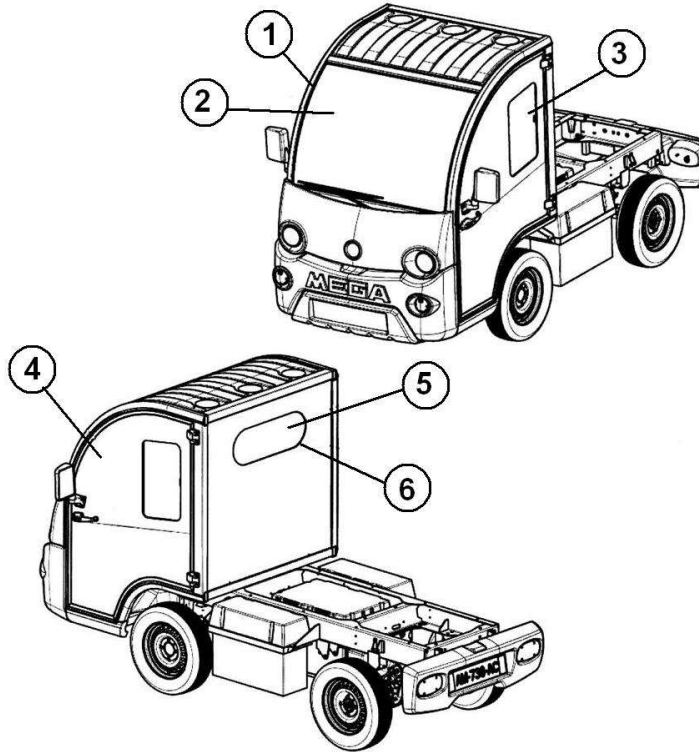

Spare parts

Glazing

Rep	Reference	Description	Qty	Remarks
1	127MP015	WIND SHIELD FINISHING	1	
2	127MP107V	TINTED WINDSHIELD	1	
3	127MP108V	LEFT DOOR TINTED GLASS	1	
3	127MP109V	RIGHT DOOR TINTED GLASS	1	
4	127MP110V	LEFT DOOR STATIONARY GLASS	1	
4	127MP111V	RIGHT DOOR STATIONARY GLASS	1	
5	127MP501V	TINTED REAR WINDOW	1	-->VLG.....2017490
5	127MB501V	CAB REAR WINDOW, TINTED	1	VLG.....2017491-->
6	127W502	CAB REAR WINDOW SEAL(SOLD BY	1