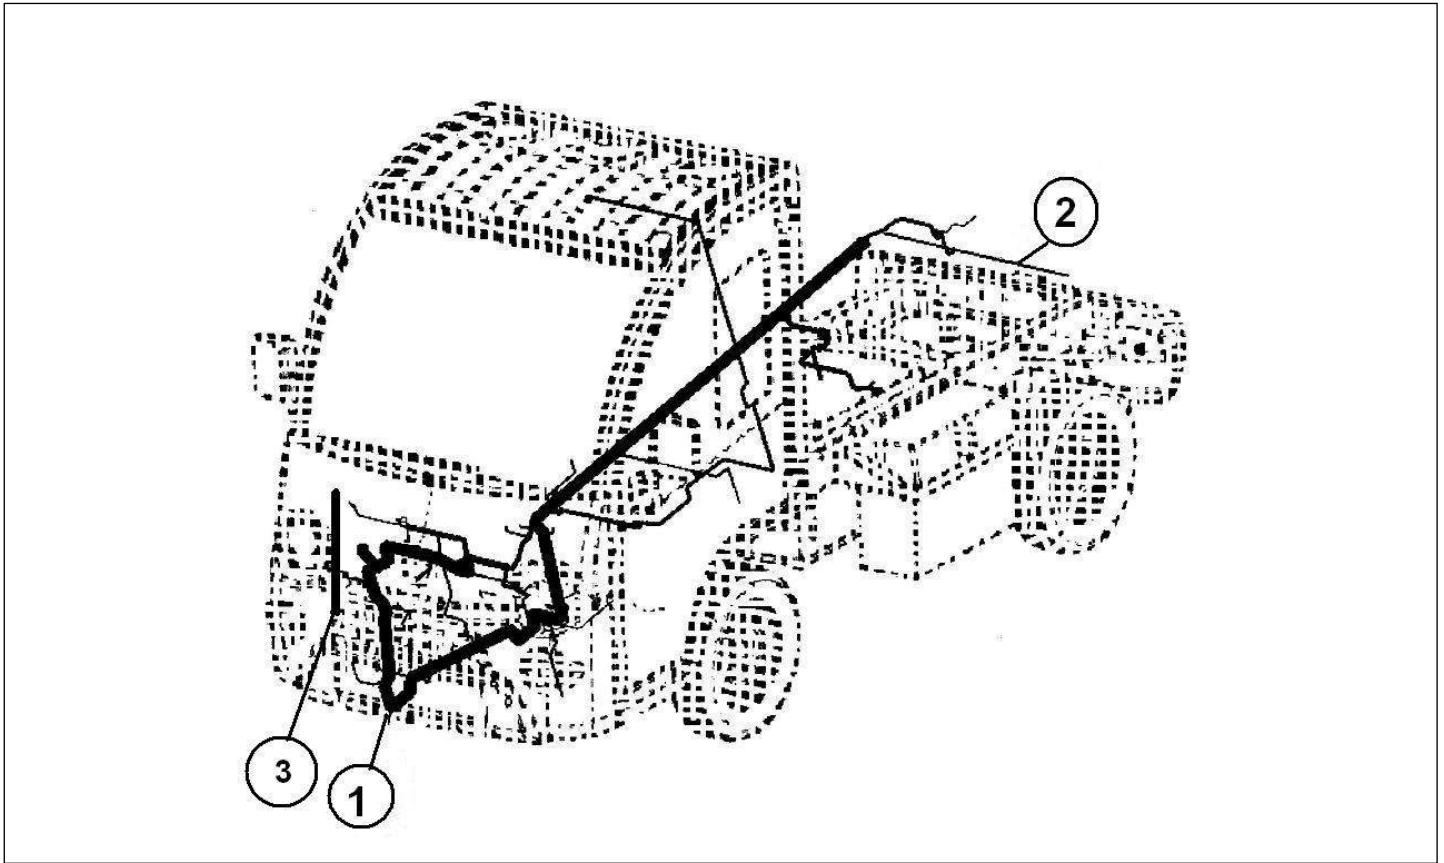

Spare parts

Electrical systems

Rep	Reference	Description	Qty	Remarks
1	128MP200	LONG CAB WIRE HARNESS	1	
1	128MP200A	LONG TILTING CAB WIRE HARNESS	1	
1	128MR200	SHORT CAB WIRE HARNESS	1	
1	128MR200A	SHORT TILTING CAB WIRE HARNESS	1	
2	128MP042	REAR WIRE HARNESS	1	
5	121MP214	SECOND CONVERTER BEAM	1	