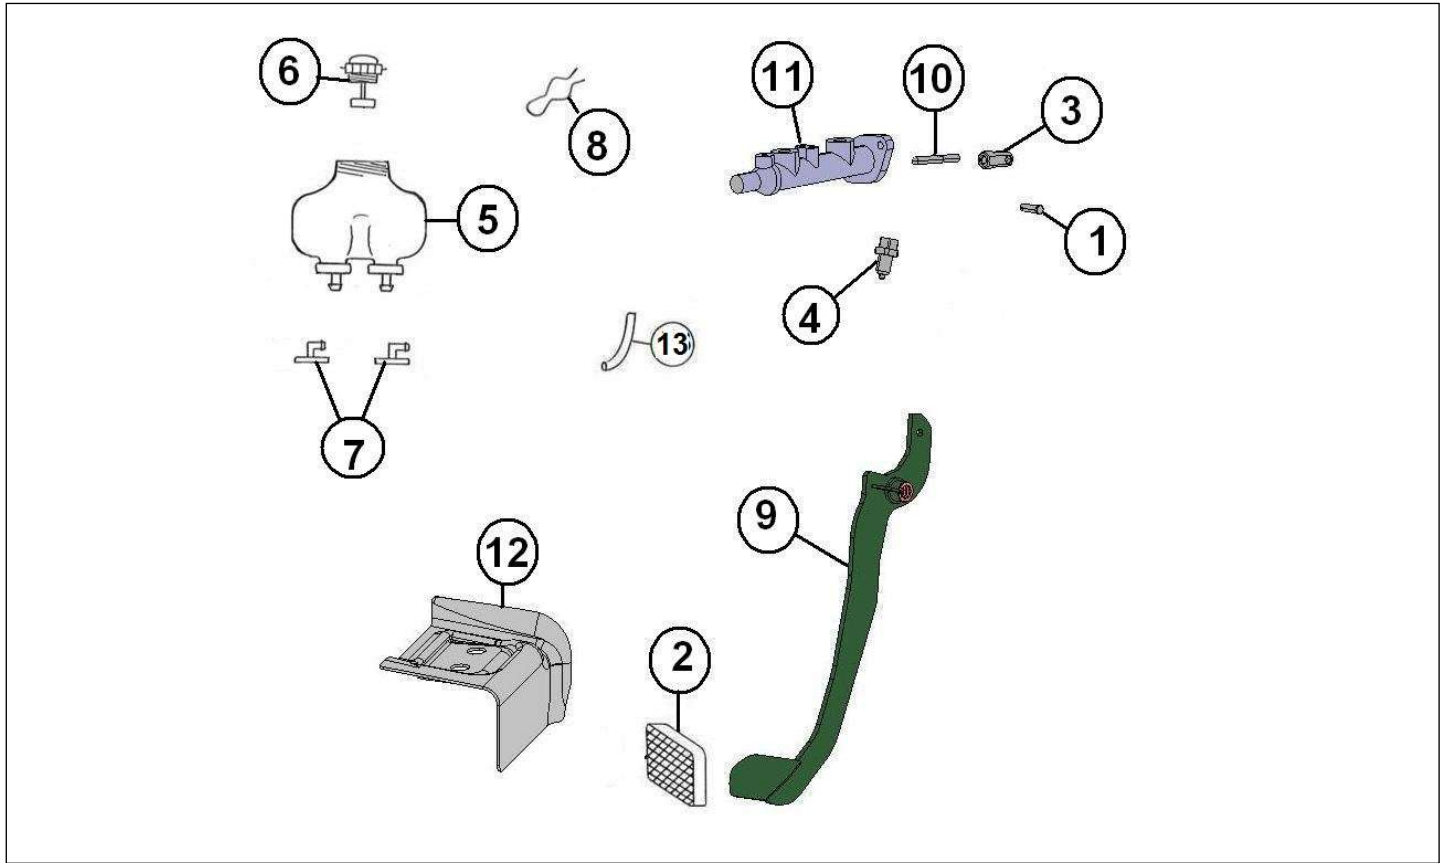

Spare parts

Brakes, Hydraulic system

Rep	Reference	Description	Qty	Remarks
1	126A9	CLEVIS PIN	1	
2	126AP006	RUBBER PAD	1	
3	126AP008	CLEVIS	1	
4	126AP015	STOP CONTACTOR	1	
5	126MB012	BRAKE FLUID RESERVOIR N/M VAN	1	
6	126MB013	BRAKE RESERVOIR CAP	1	
7	126MB094	MASTER CYLINDER INLET PIPE	2	
8	126MB095	BRAKE RESERVOIR HOSE CLIP	2	
9	126MP005	BRAKE PEDAL	1	
10	126MP010	MASTER CYLINDER PUSHROD	1	
11	126MP014	MASTER CYLINDER 3 OUTPUTS	1	
12	126MP096	DISPLACED BRAKE FLUID RESERVOIR	1	
13	126AS997	HOSE BRAKE FLUID 8mm	1