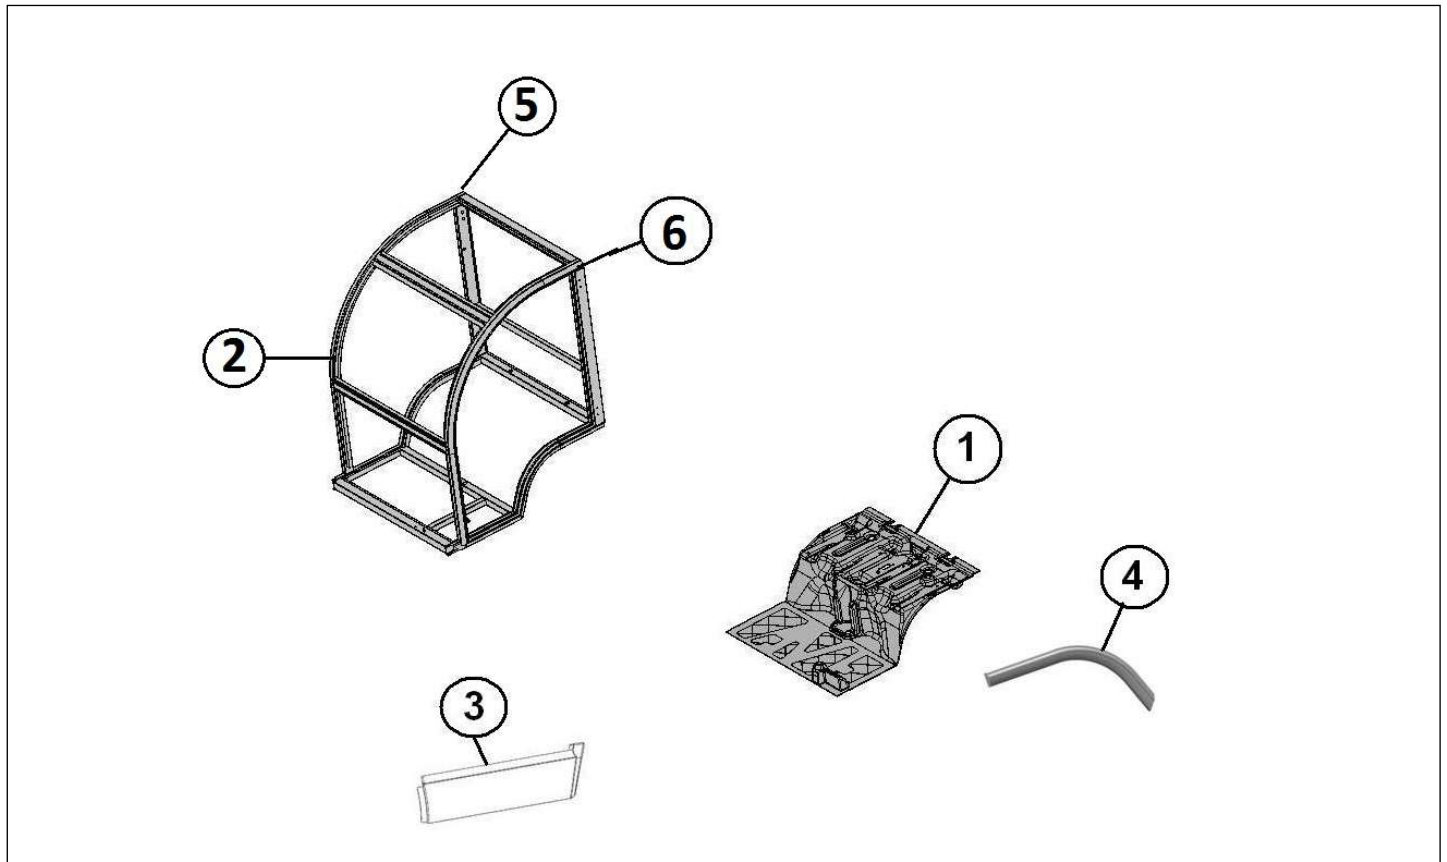

Spare parts

Chassis

Rep	Reference	Description	Qty	Remarks
1	127MP346	CAB PLATFORM	1	
2	127MP614	CABIN STRUCTURE	1	
3	127MP043	BOTTOM DOOR Left	1	
3	127MP044	BOTTOM DOOR Right	1	
4	127MP043A	COVERING LEFT THRESHOLD	1	
4	127MP044A	TRIM THRESHOLD RIGHT	1	
5	127MP963D	RIGHT LOWER BEAM PLUG	1	
6	127MP963G	LEFT LOWER BEAM PLUG	1