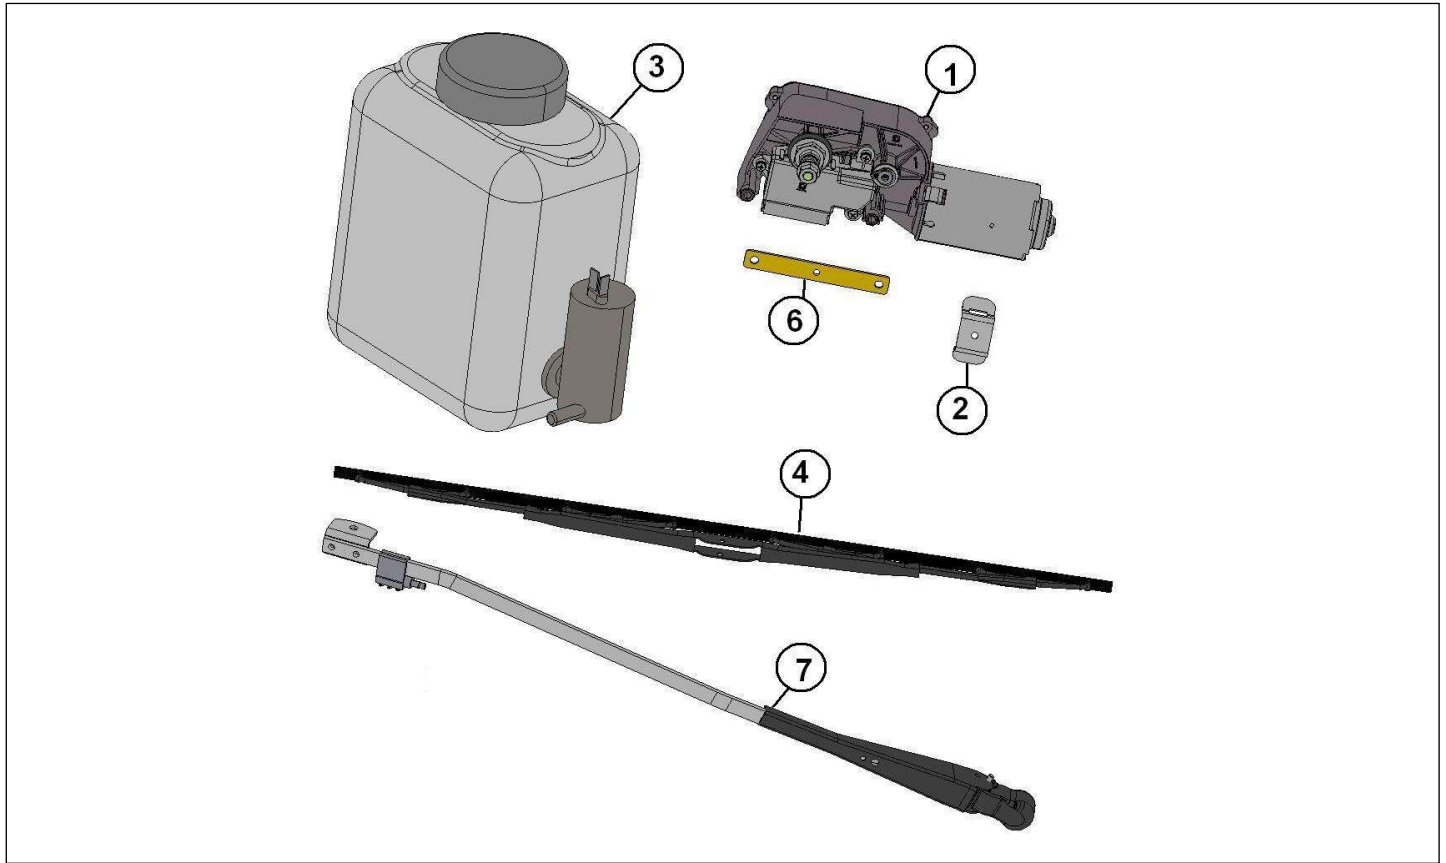

Spare parts

Windscreen wiper

Rep	Reference	Description	Qty	Remarks
1	128AP025	FRONT WIPER MOTOR	1	
2	128AP135	SUPPORT FRONT WIPER MOTOR	1	
3	128MB022	SCREENWASH RESIVOIR 1.5 Ltr	1	
4	128MP027	LG600 WIPER BLADE	1	
6	128MP135	WINDSHIELD BKT	1	
7	128MP926	WIPER ARM & BLADE	1