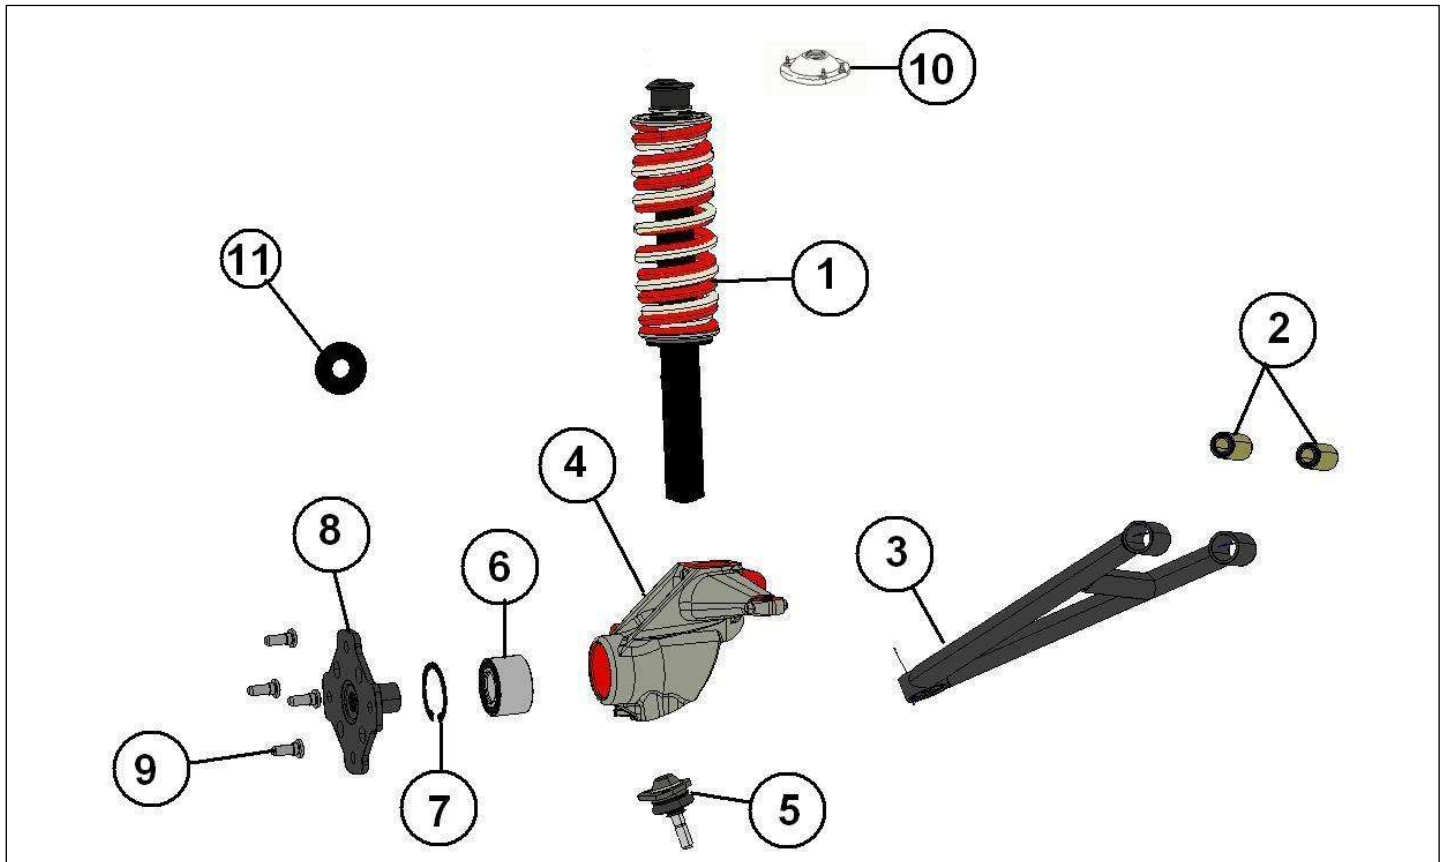

E-WORKER

303

E-WORKER_V.1.2

18	123MPC29	LEFT HALF CARTER	1
19	123AC51	SCREW	3
20	123AAC48	Speed Sensor	1
21	123AC50	GASKET	1
22	123MCC15	SCREW	1

Spare parts

Front Axel / Steering

Rep	Reference	Description	Qty	Remarks
1	124MP509	FRONT SIDE SHOCK ABSORBER	2	
1	124MR509	AMORTIS.AV.COURSE REDUCED	2	POUR VEHICULE EQUIPE DU SYSTEME ARROSAGE
2	124MP007	WISHBONE RUBBER MOUNTING	4	
3	124MP005	FRONT WISHBONE	2	
4	124MP010	LEFT HUB HOLDER	1	
4	124MP011	RIGHT HUB HOLDER	1	
5	124K008	BALLJOINT	2	
6	124G002	FRONT WHEEL BEARING	2	
7	124G006	CIRCLIP	2	
8	124AP038	HUB	2	
9	126K028A	FRONT WHEEL STUD	8	
10	124MP510	SCHOCK ABSORBER HEAD	2	
11	125MP006	WASHER	2	