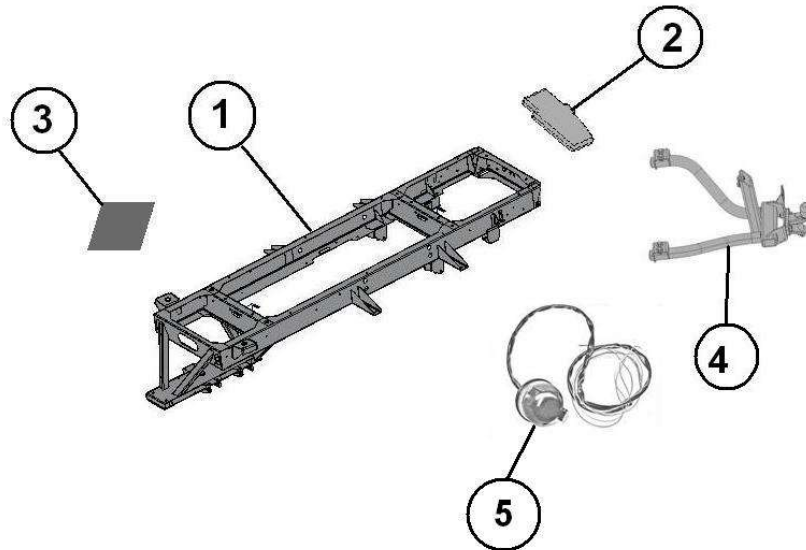

Spare parts

Chassis

Rep	Reference	Description	Qty	Remarks
1	127MP612	CHASSIS LONG	1	
1	127MR612	SHORT CHASSIS	1	
2	127MP963D	RIGHT LOWER BEAM PLUG	2	
2	127MP963G	LEFT LOWER BEAM PLUG	2	
3	127MP780	HORIZONTAL CLOSING FRAME	1	
4	120MP043	E-WORKER TRAILER HOCK order	1	
5	120MB044	BEAM	1	
5	120MB044	BEAM	1