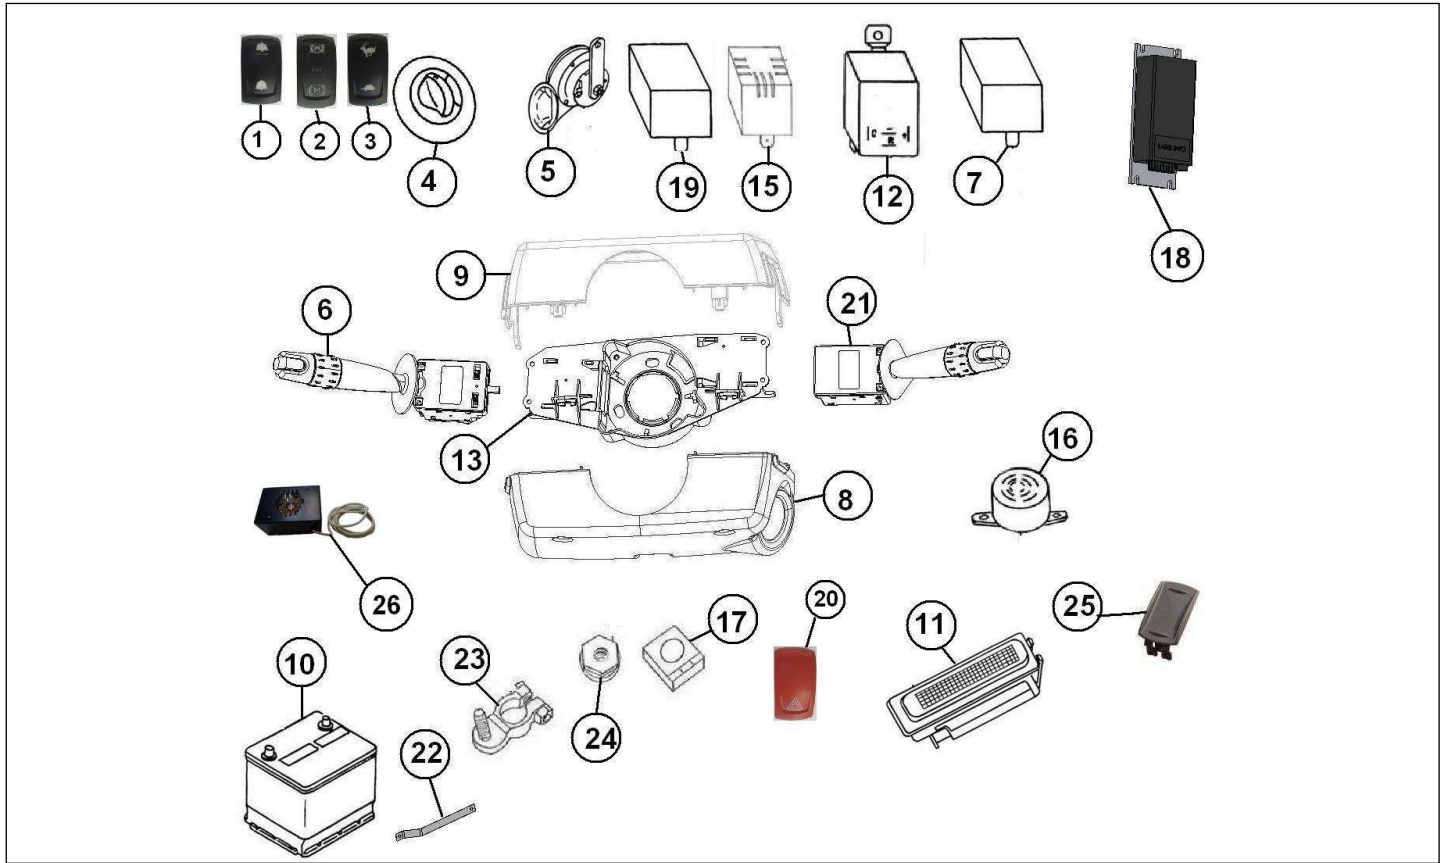

Spare parts

Electrical components

Rep	Reference	Description	Qty	Remarks
1	120MP246	PRESENCE HORN	1	
2	121MP195	INTER ENGINE BRAKE	1	
3	121MP230	HIGH/LOW SWITCH	1	
4	122MP030	FAN SWITCH	1	
5	128A32	HORN	1	
6	128AA039	INDICATOR/LIGHT STALK ASSY	1	
6	128AA039A	INDICATOR STACK AND ANTI FOG	1	
7	128AA100	MINI RELAY	2	
8	128AP120	STEERING COLUMN LOWER COVER	1	
9	128AP121	STEERING COLUMN UPPER COVER	1	
10	120W914	SET OF 10 BATTERIES	1	
11	128K001	INTERIOR LIGHT ASSY	1	
12	128K040	FLASHER UNIT	1	
13	128K071	SWITCH SUPPORT BRACKET	1	
15	128K110	HEATED REAR WINDOW RELAY	1	
16	128MC114	REVERSING BLEEPER	2	
17	128MD061	CARTRIDGE FUSE 100A	1	
17	128MP061	CARTRIDGE FUSE 250A	1	
17	128MB060	FUSE 150A	1	
18	128MH121	CONVERTER 72V/12V 300W	1	
19	128MM109	48V CUBE RELAY WITH RESISTANCE	1	
20	128MP037	WARNING SWITCH	1	
21	128MP038	WIPER STALK SWITCH	1