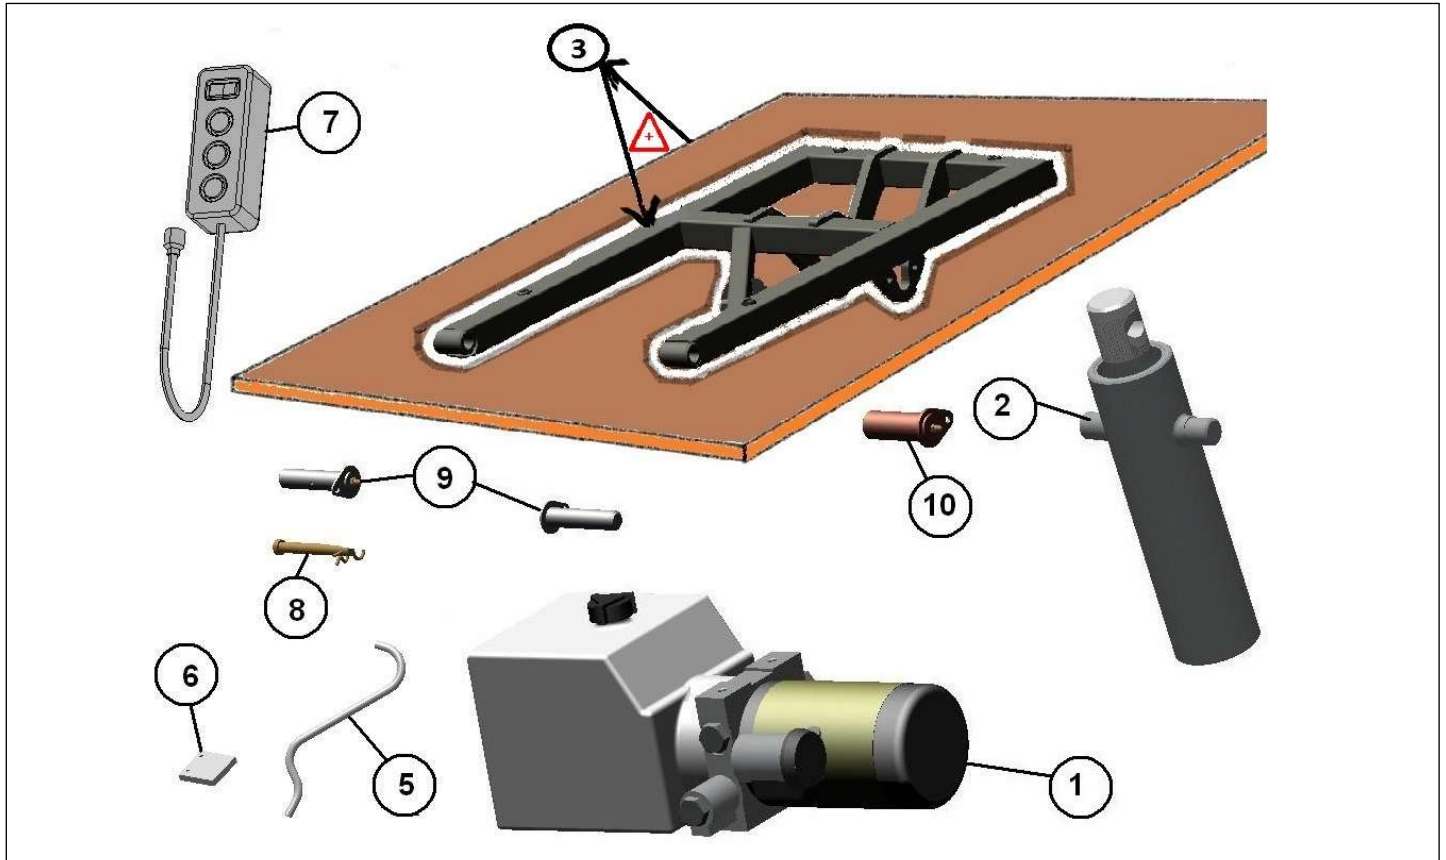

Spare parts

Tipper body

Rep	Reference	Description	Qty	Remarks
1	127MB755	HYDRAULIC PUMP ASSY	1	
2	127MR756	SHORT TILTING PLATFORM JACK	1	
3	127MP751	LONG TILTING PLATFORM FRAME	1	
3	127MR751	SHORT TILTING PLATFORM FRAME	1	
5	127MR760	HYDRAULIC HOSES KIT	1	
6	127MP765	TILTING PLATFORM RUBBER STOP	2	
7	128MB101	REMOTE CONTROL PAD	1	
7	128MB102	LONG BODY REMOTE CONTROL	1	
8	127MP758	PIN SAFETY	1	
9	127MP759	REAR AXLE DIAMETER 18	2	
10	127MP761	CENTRAL AXLE DIAMETER 26	1	