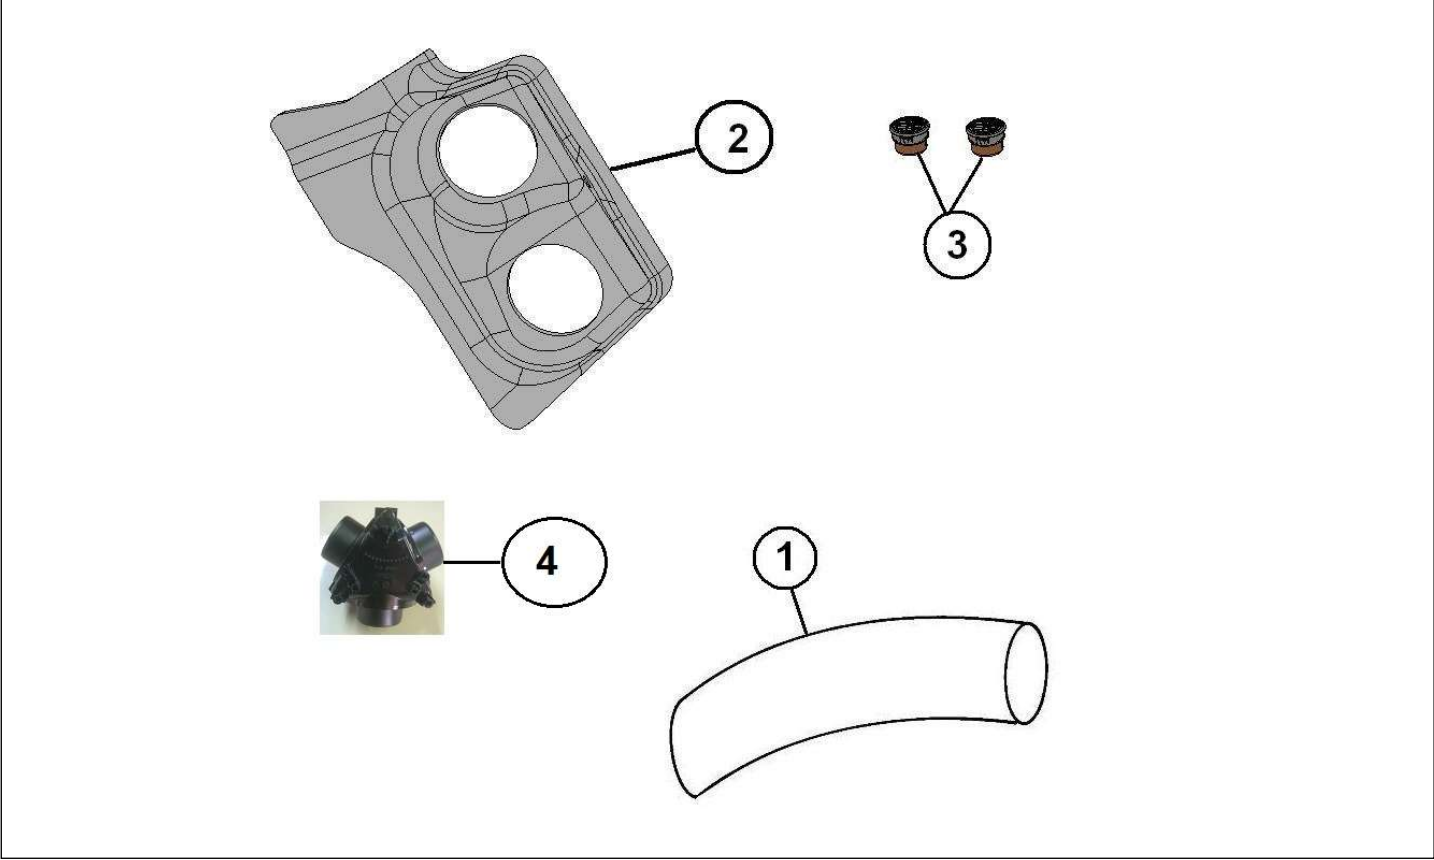

Spare parts

Heating system

Rep	Reference	Description	Qty	Remarks
1	122MP003	FLEXIBLE HEATING	2	
2	122MP033	BLOWER/HOSE CONNECTING	1	
3	122MP035	AIR DIFFUSER SCREEN PB	2	
4	122MP018	Y connector ventilation	1