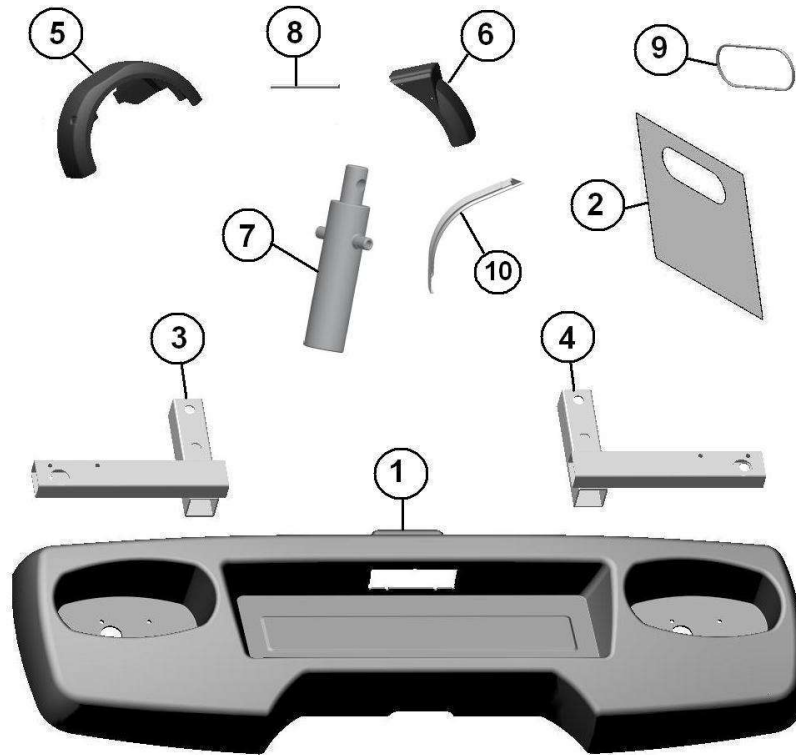

Spare parts

Body front

Rep	Reference	Description	Qty	Remarks
1	127MP029-0002	SAND-BLACK SPOILER	1	
2	127MR517	REAR CAB	1	FOR ALL VEHICLES PRODUCED BEFORE VIN 2017491 YOU SHOULD ORDER ALSO PART NUMBER 7MB501V
3	127MP541	LEFT SPOILER BKT	1	
4	127MP542	RIGHT SPOILER BKT	1	
5	127MP753-0002	REAR WHEEL ARCH SAND-BLACK	2	
5	127MR753	INTER PASS KIT REAR WHEEL. 2	2	
5	127MR753A	TRANSITION KIT REAR WHEEL PARTS	2	
6	127MP754	FRONT RIGHT SPLASH GUARD	1	
6	127MR754	RIGHT FRONT FLAP INSIDE	1	
6	127MR754A	BIB FRONT RIGHT OUTSIDE	1	
6	127MP755	FRONT LEFT SPLASH GUARD	1	
6	127MR755	BIB FRONT LEFT INSIDE	1	
6	127MR755A	BIB FRONT LEFT OUTSIDE	1	
7	127MR756	SHORT TILTING PLATFORM JACK	1	
8	127MP757	WHEEL ARCH BKT	2	
8	127MR758	RIGHT WHEEL EXTENSION	1	
8	127MR757	LEFT WHEEL EXTENSION	1	
9	127W502	CAB REAR WINDOW SEAL(SOLD BY	2	≡
10	127MR757	LEFT WHEEL EXTENSION	1	
10	127MR758	RIGHT WHEEL EXTENSION	1