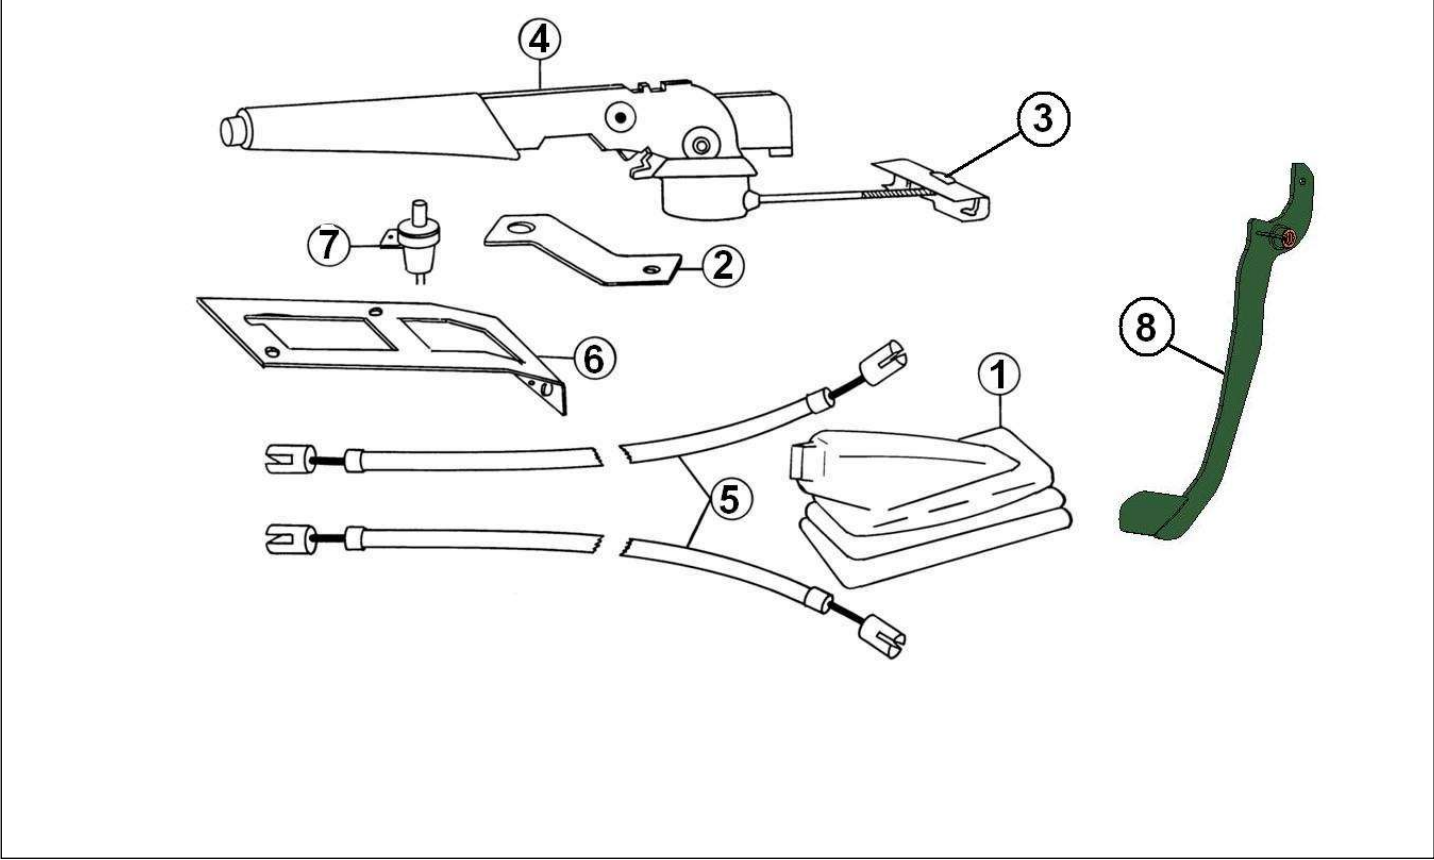

Spare parts

Brakes, Mechanical system

Rep	Reference	Description	Qty	Remarks
1	126K003	HANBRAKE LEVER RUBBER GAITOR	1	
2	126K004A	HANDBRAKE LIGHT SWITCH SUPPORT	1	
3	126K903	HAND BRAKE LIFT BAR	1	
4	126MB001	HANDBRAKE LEVER	1	
5	126MP002	LONG HAND BRAKE CABLE	2	
5	126MR002	SHORT HAND BRAKE CABLE	2	
6	126MP093	HAND BRAKE FIXING PLATE	1	
7	128K002A	HAND BRAKE WARNING LIGHT SWITCH	1	
8	126MP005	BRAKE PEDAL	1	