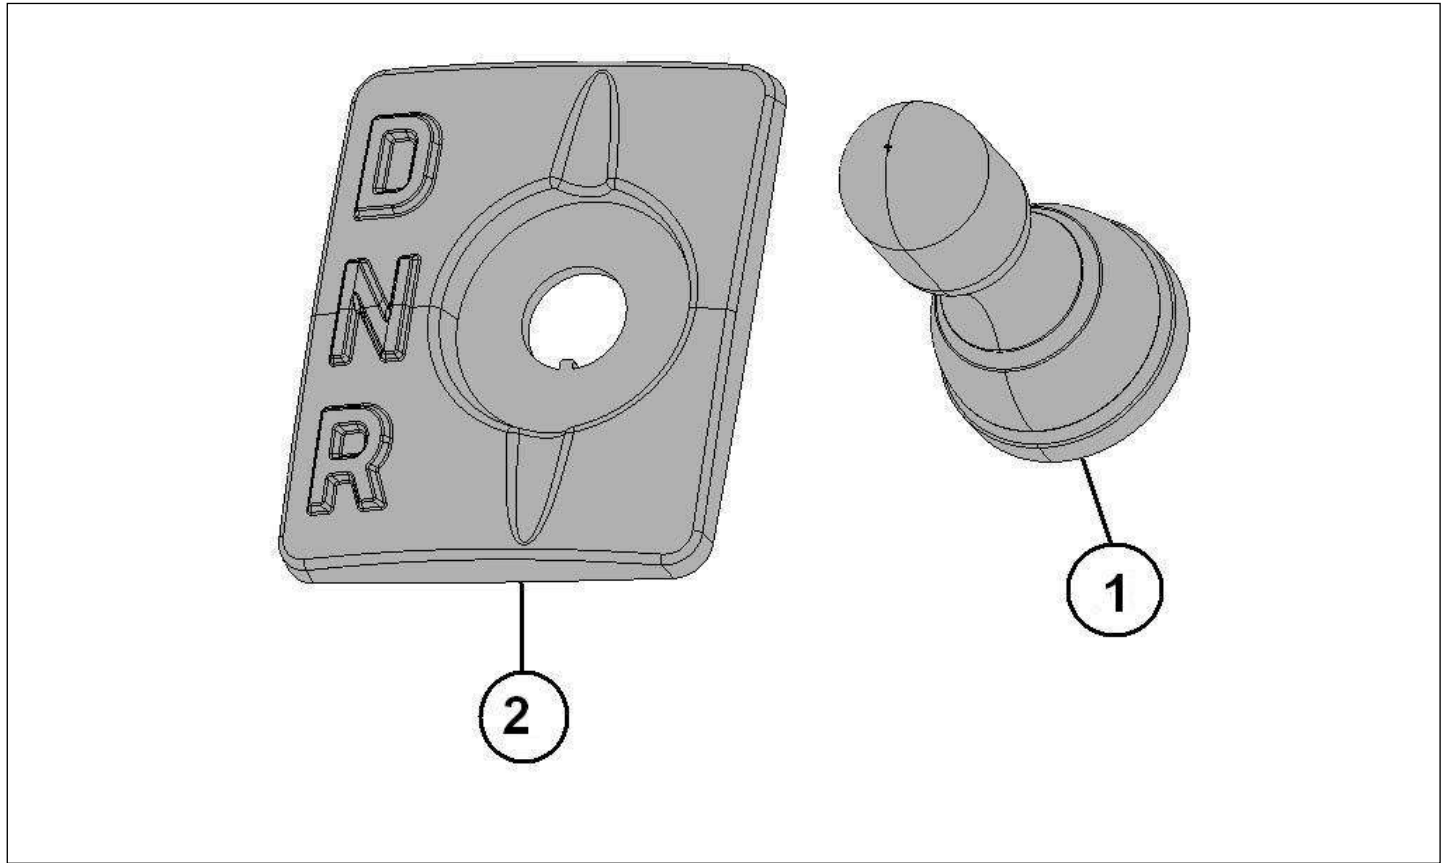

Spare parts

Transmission

Rep	Reference	Description	Qty	Remarks
1	123MP001	COMPLETE GEAR	1	-->VLGR.....2017533
1	123MP001A	GEAR N / M 1:15.7	1	VLGR.....2017534-->

Spare parts

Transmission

Rep	Reference	Description	Qty	Remarks
1	123MP012	REVERSER LEVER	1	
2	123MP078	GEAR LEVER SUPPORT PLATE	1	