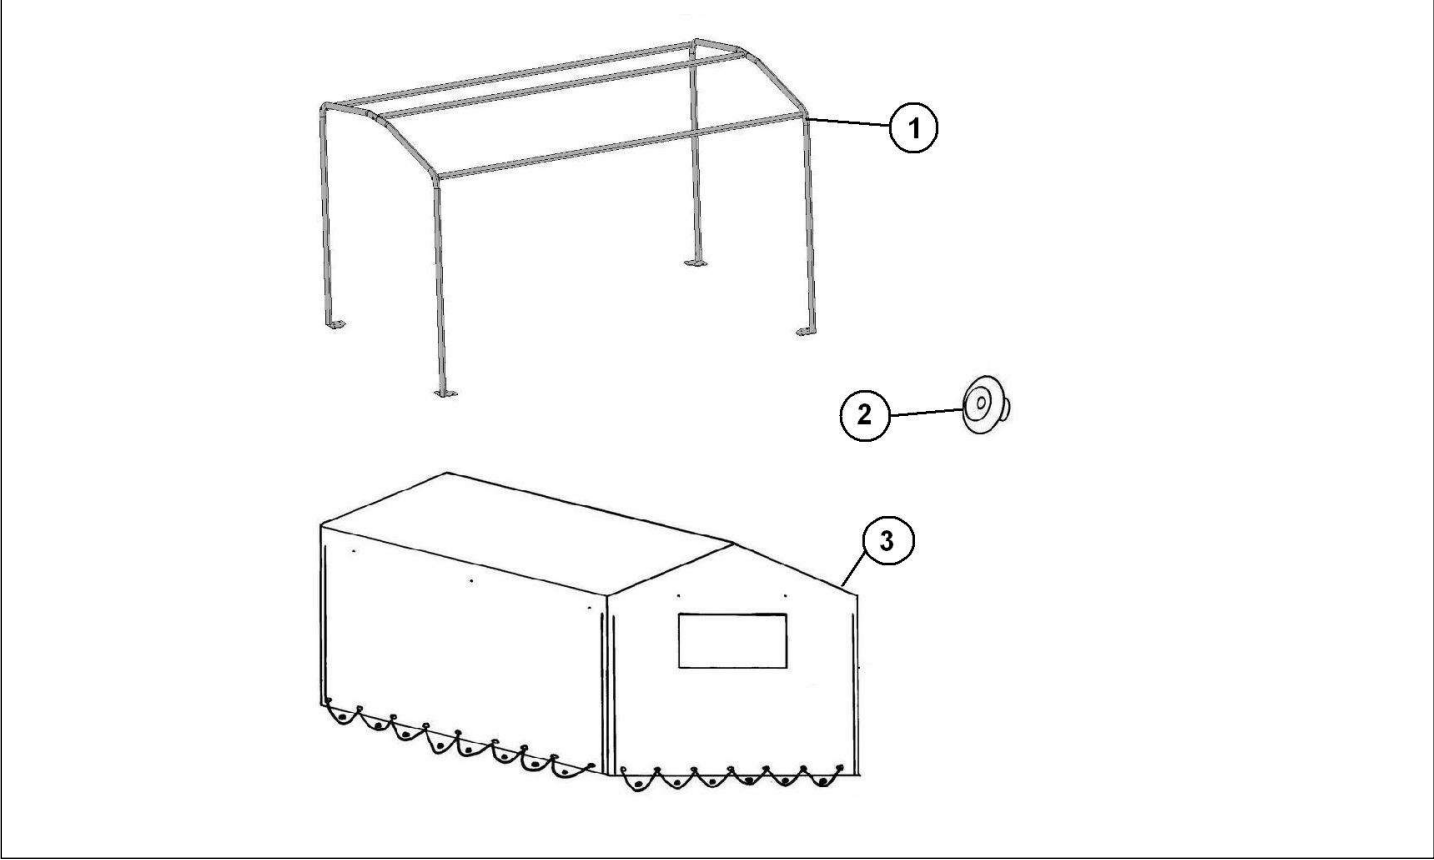

Spare parts

Tarp

Rep	Reference	Description	Qty	Remarks
1	120MR251	BOW COVER KIT SHORT WHEELBASE	1	
1	120MP251	BOW COVER KIT LONG WHEELBASE	1	
2	127K412	CLIP DASHBOARD FIXING	X	
3	127MR252	BACHE HIGH SHORT WHEELBASE	1	
3	127MP252	BACHE HIGH LONG WHEELBASE	1