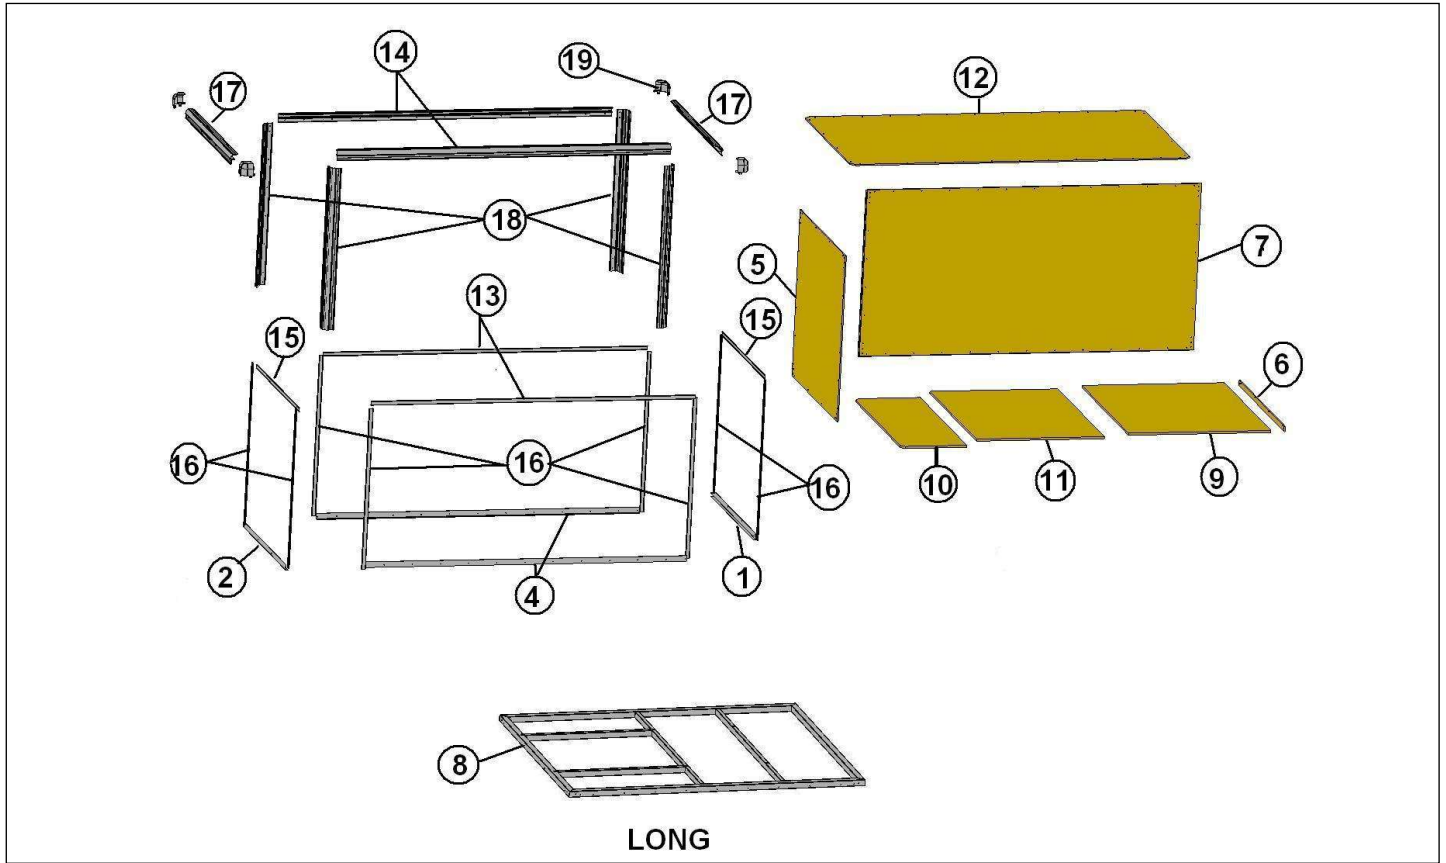

Spare parts

Van body

Rep	Reference	Description	Qty	Remarks
1	127MP709	REAR L PROFIL TRANSVERSAL (top)	1	
2	127MP708	FRONT L PROFIL TRANSVERSAL	1	
4	127MP711	LONG L PROFIL LONGITUDINAL	2	
5	127MP020	FRONT PANEL VAN	1	
6	127MP710	REAR FLAT SECTION TRANSVERSAL	1	
7	127MP649	LONG VAN SIDE PANEL	2	
8	127MP770	LONG VAN PLATFORM FRAME	1	
9	127MP005	LONG VAN FLOOR	1	
10	127MP005A	LONG VAN FLOOR EXTENSION	1	
11	127MP707	LONG VAN FLOOR FLAP	1	
12	127MP651	LONG VAN ROOF	1	
13	127MP704	LONG L PROFIL LONGITUDINAL	2	
14	127MP700	LONG LONGITUDINAL ALUMINIUM	2	
15	127MS705	TRANSVERSAL FINISHING	2	
16	127MP706	L PROFIL VERTICAL	8	
17	127MS701	TRANSVERSAL ALUMINIUM	2	
18	127MP702	VERTICAL ALUMINIUM EXTRUSION	4	
19	127MS703	FINISHING CORNER	4