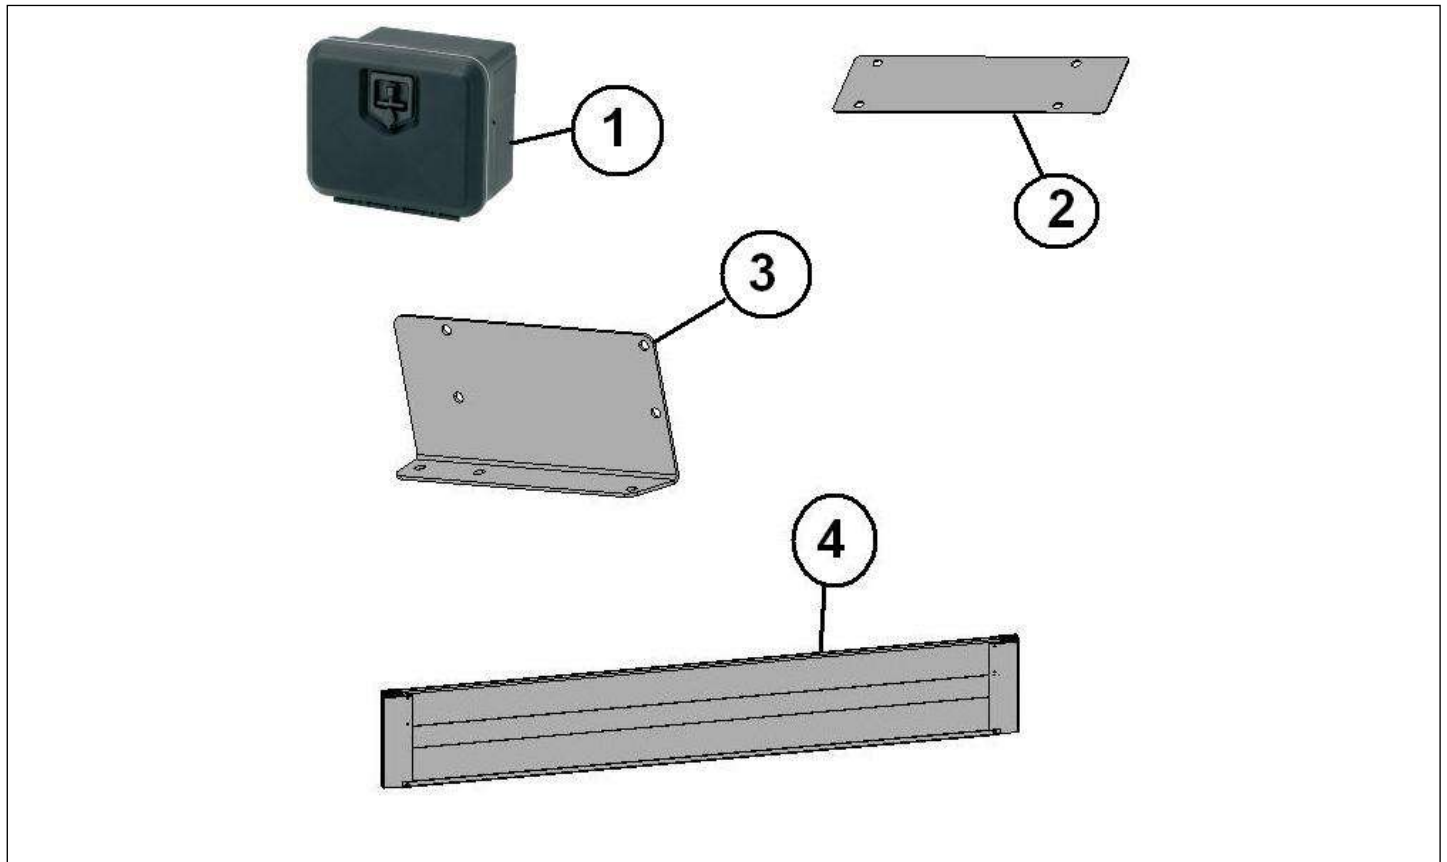

Spare parts

Cages

Rep	Reference	Description	Qty	Remarks
1	127MP776	TOOL BOX	2	
2	127MP779	LEFT TOOL BOX BRACKET	2	
3	127MP778	TOOL BOX ANGLE BKT	2	
4	127MR665	SHORT SIDE RACK	2	
4	127MP665A	RIDELLE LONG WITH HINGE N / M	2	
5	127MR677	40x20x4D9 SPACER	3