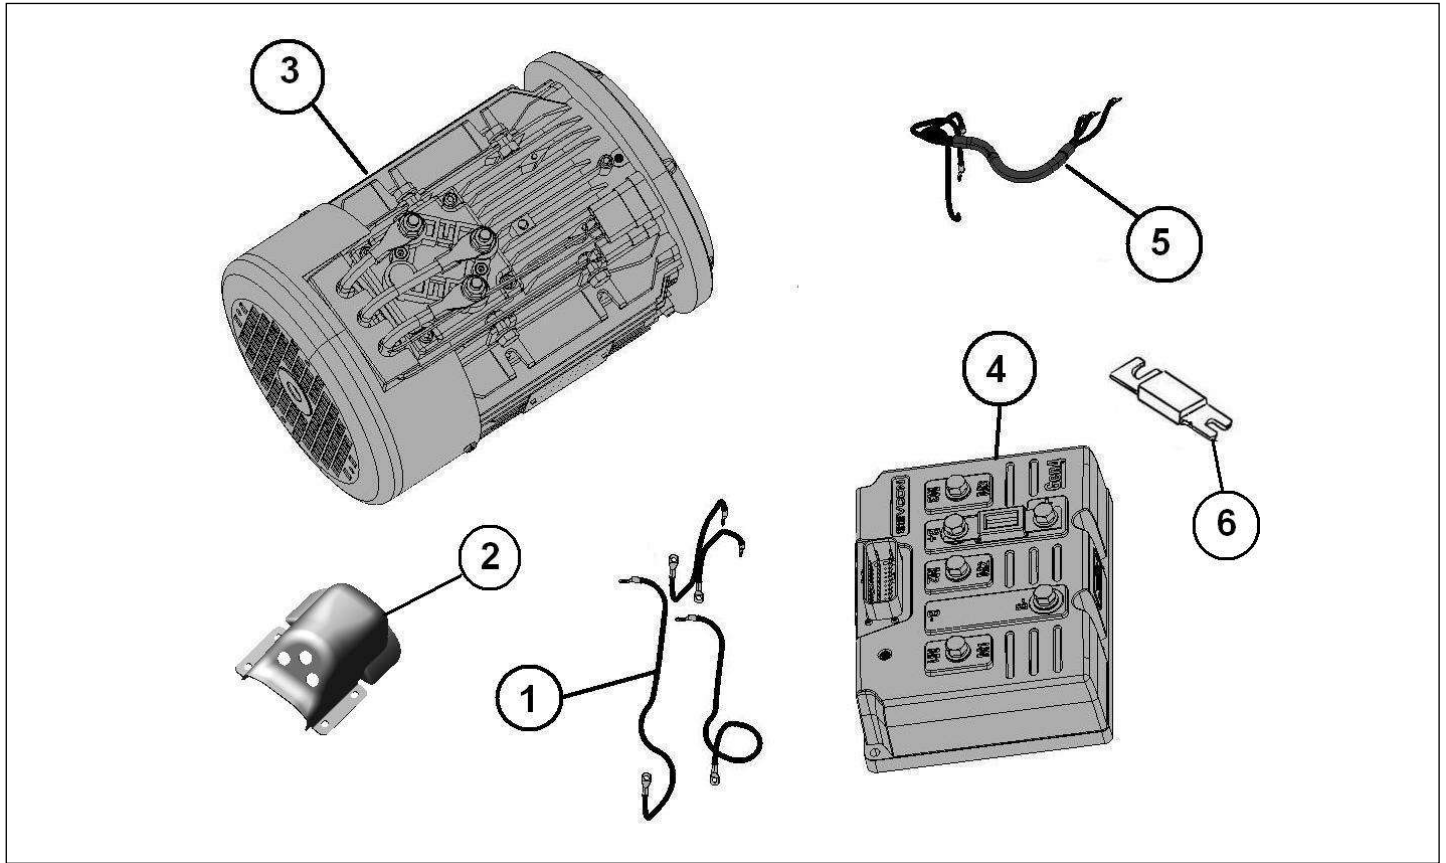

Spare parts

Engine components

Rep	Reference	Description	Qty	Remarks
1	121MP210	POWER CABLE HARNESS	1	
2	121MP254	MOTOR PROTECTION CONNECTION	1	
3	121MP700	ASYNCHRONOUS ELECTRIC ENGINE	1	
4	121MP701	ELECTRIC DRIVE (variator) MACHINE	1	
4	121MR701	ELECTRIC DRIVE (variator) L7e	1	
5	121MP710	ENGINE POWER CABLE HARNESS	1	
6	121MP711	355A FUSE	1