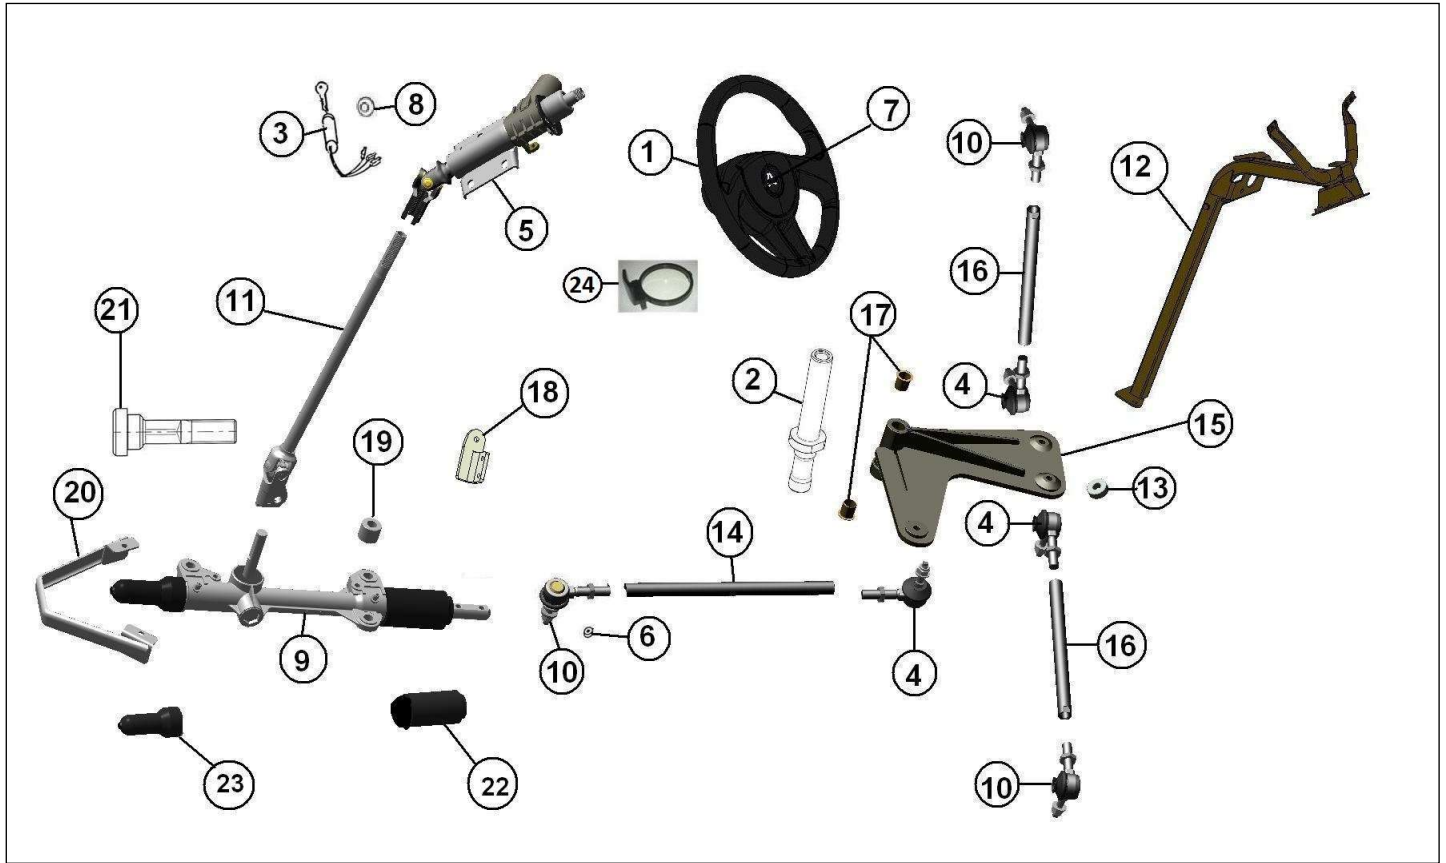

Spare parts

Transmission

Rep	Reference	Description	Qty	Remarks
1	123MP001	COMPLETE GEAR	1	-->VLGR.....2017533
1	123MP001A	GEAR N / M 1:15.7	1	VLGR.....2017534-->

Spare parts

Transmission

Rep	Reference	Description	Qty	Remarks
1	123MP012	REVERSER LEVER	1	
2	123MP078	GEAR LEVER SUPPORT PLATE	1	

E-WORKER

303

E-WORKER_V.1.2

18	123MPC29	LEFT HALF CARTER	1
19	123AC51	SCREW	3
20	123AAC48	Speed Sensor	1
21	123AC50	GASKET	1
22	123MCC15	SCREW	1

Spare parts

Front Axel / Steering

Rep	Reference	Description	Qty	Remarks
1	124MP509	FRONT SIDE SHOCK ABSORBER	2	
1	124MR509	AMORTIS.AV.COURSE REDUCED	2	POUR VEHICULE EQUIPE DU SYSTEME ARROSAGE
2	124MP007	WISHBONE RUBBER MOUNTING	4	
3	124MP005	FRONT WISHBONE	2	
4	124MP010	LEFT HUB HOLDER	1	
4	124MP011	RIGHT HUB HOLDER	1	
5	124K008	BALLJOINT	2	
6	124G002	FRONT WHEEL BEARING	2	
7	124G006	CIRCLIP	2	
8	124AP038	HUB	2	
9	126K028A	FRONT WHEEL STUD	8	
10	124MP510	SCHOCK ABSORBER HEAD	2	
11	125MP006	WASHER	2	

Spare parts

Front Axel / Steering

Rep	Reference	Description	Qty	Remarks
1	124AP017A	STEERING WHEEL PACK VERSION	1	VLGRMH80F2018493 -->
2	124AP112	ROCKER ARM ROD	1	
3	124AG019	LOCK BARREL AND KEY KIT	1	
4	124K014	TRACK ROD END 97	3	
5	124K022A	UPPER STEERING COLUMN ASSY	1	
6	124K040	SPACER, TRACK ROD	2	
7	124MB030	MEGA STEERING WHEEL LOGO	1	
7	124MH030	MEGA BLACK CENTER STEERING	1	VLGRMH80F2018493 -->
8	124MB042	IGNITION BARREL TRIM	1	
9	124MP013	STEERING RACK FR/UK	1	
10	124MP014	BALL JOINT CCW THREAD	3	
11	124MP015	INTERMEDIATE SHAFT	1	
12	124MP033	3 POINTS STEERING COLUMN	1	
12	124MP033Z	SUPPORT COLONNE 3PTS UK	1	
13	124MP040	BALL JOINT SPACER	3	
14	124MP048	DRIVESHAFT	1	
14	124MP048Z	ROD RACK / ROCKER UK	1	
15	124MP049	ROCKER ARM	1	
16	124MP050	PITMAN ARM	2	
17	124MP051	ROCKER ARM RING	2	
18	124MP060	STEERING RACK PANEL BAR END	1	
19	124MP070	BRACE D30/D15/H25	1	
20	124MP111	STEERING RACK PROTECTION	1	