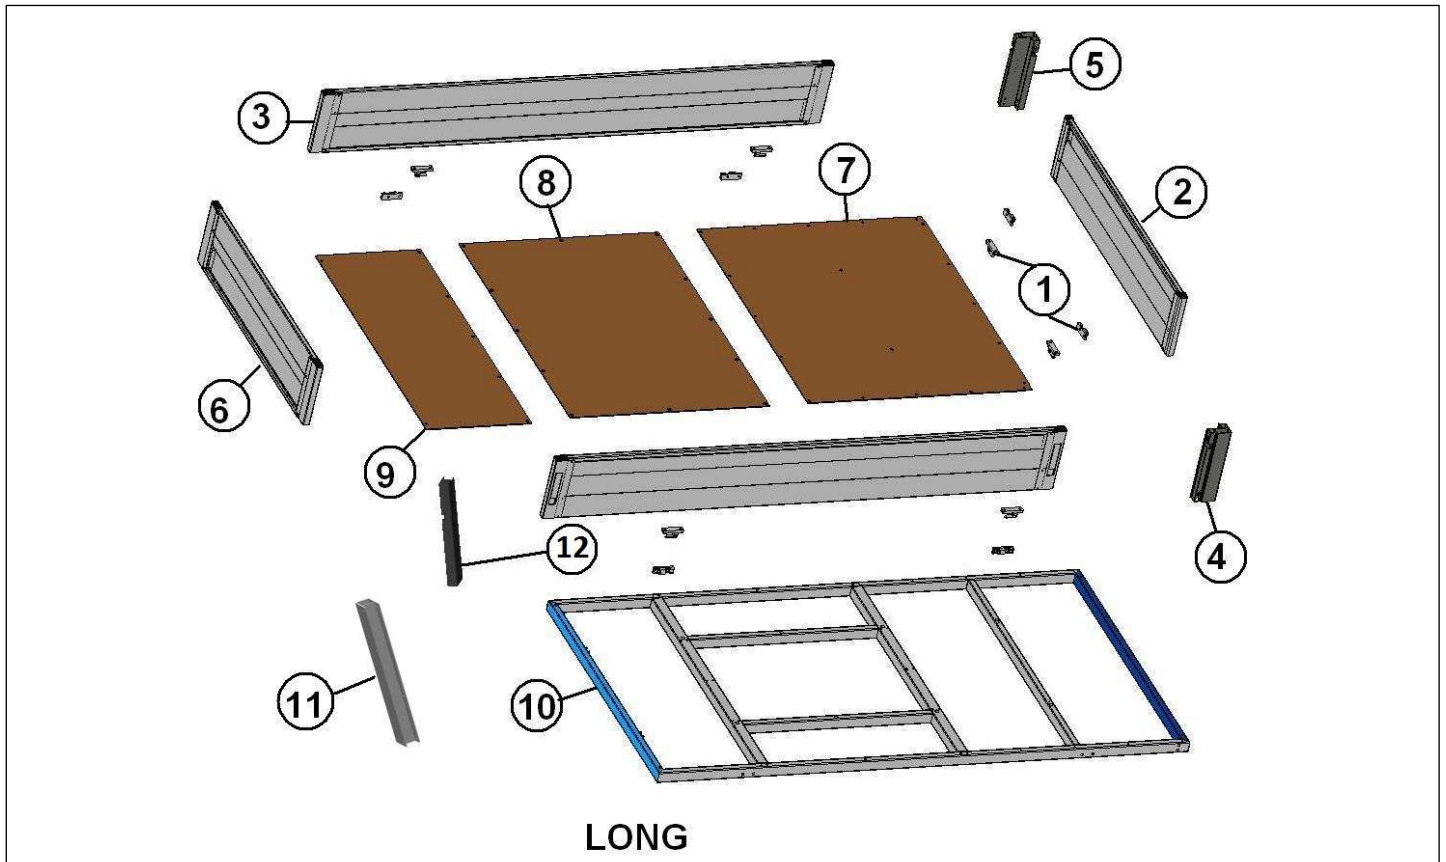

Spare parts

Dropside bodies

Rep	Reference	Description	Qty	Remarks
1	127MB669	HINDGE. DROPSIDE PANEL	8	
2	127MP664	TAIL GATE M10	1	
2	127MP664A	RIDELLE REAR HINGE N / M	1	-->VLGR.....2018402
2	127MP664B	RIDELLE REAR N/M	1	VLGR.....2018403-->
3	127MP665	RIDELLE LONG M10	1	
3	127MP665A	RIDELLE LONG WITH HINGE N / M	2	-->VLGR.....2018402
3	127MP665B	RIDELLE LONG WITH HINGE N / M	2	VLGR.....2018403-->
4	127MP675	REAR LEFT ENDPOST	1	
5	127MP676	REAR RIGHT ENDPOST	1	
6	127MP677	FRONT STATIONARY RACK	1	
6	127MP677A	RIDELLE FIXED BEFORE N / M	1	-->VLGR.....2018402
6	127MP677B	RIDELLE FIXED BEFORE N / M	1	VLGR.....2018403-->
7	127MP748	REAR PLATFORM	1	
8	127MP749	CENTRAL PLATFORM	1	
9	127MP752	LONG FRONT PLATFORM	1	
10	127MP771	LONG STATIONARY PLATFORM FRAME	1	
11	127MB976	RIGHT CLOSING	3	-->VLGR.....2018402
11	127MP978	CLOSE RIGHT RIDELLE	3	VLGR.....2018403-->
11	127MB977	LEFT CLOSING	3	-->VLGR.....2018402
11	127MP977	CLOSE LEFT RIDELLE	3	VLGR.....2018403-->
12	127MB983	LEFT LOCK INNER PROFIL	1	-->VLGR.....2018402
12	127MP983	STRIKE BACK LEFT RIDELLE	1	VLGR.....2018403-->
12	127MB984	RIGHT TUMBLER SECTION	1	-->VLGR.....2018402