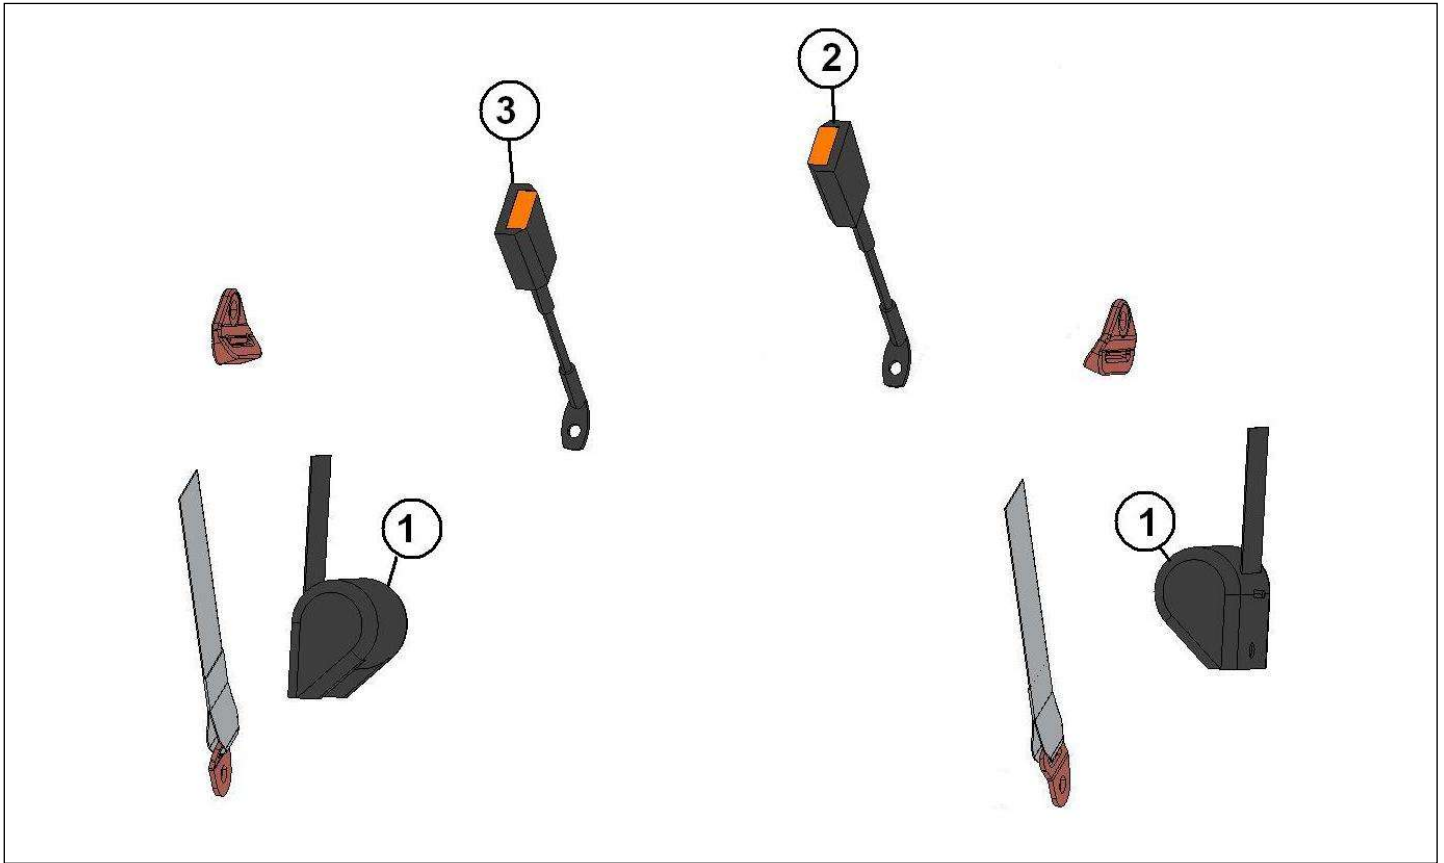

Spare parts

Interior

Rep	Reference	Description	Qty	Remarks
1	127MP126	INERTIA REEL SAFETY BELT	2	
2	127MP157D	FRONT RIGHT BUCKLE (SAFETY BELT)	1	
3	127MP157G	FRONT LEFT BUCKLE (SAFETY BELT)	1	

Spare parts