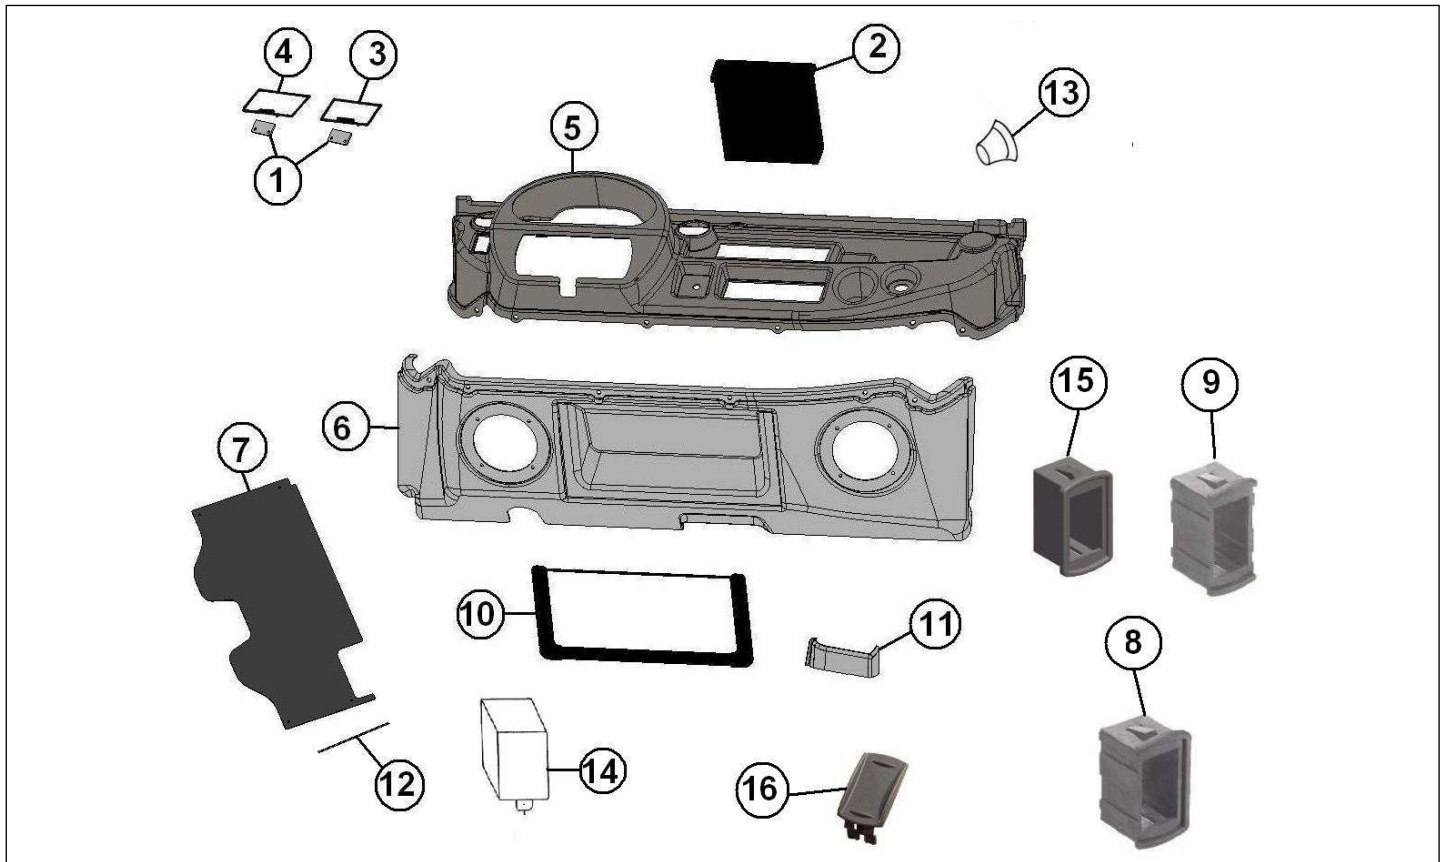

Spare parts

Body front

Rep	Reference	Description	Qty	Remarks
1	127AA965	SUN VISOR SHIM	2	
2	127G304	RADIO APERTURE BLANKING PANEL	1	
3	127K129A	SUN VISOR L/H WITH MAP POUCH	1	
4	127K129B	SUN VISOR R/H WITH MIRROR	1	
5	127MP123	UPPER DASHBOARD	1	
6	127MP123A	LOWER DASHBOARD	1	
7	127MP130	FLOOR COVERING	1	
8	127MP331	LATERAL SWITCH BKT	2	
9	127MP332	CENTRAL SWITCH BKT	6	
10	127MP621	CUBBY NET	1	
11	127MP720	BOTTLE HOLDER	1	
12	127MR130	NON SKID SILL	2	
13	128K074	IGNITION LOCK SHROUD	1	
14	128K110	HEATED REAR WINDOW RELAY	1	
15	128MP206	SWITCH HOUSING	1	
16	128MP034	SWITCH HOUSING CAP	x