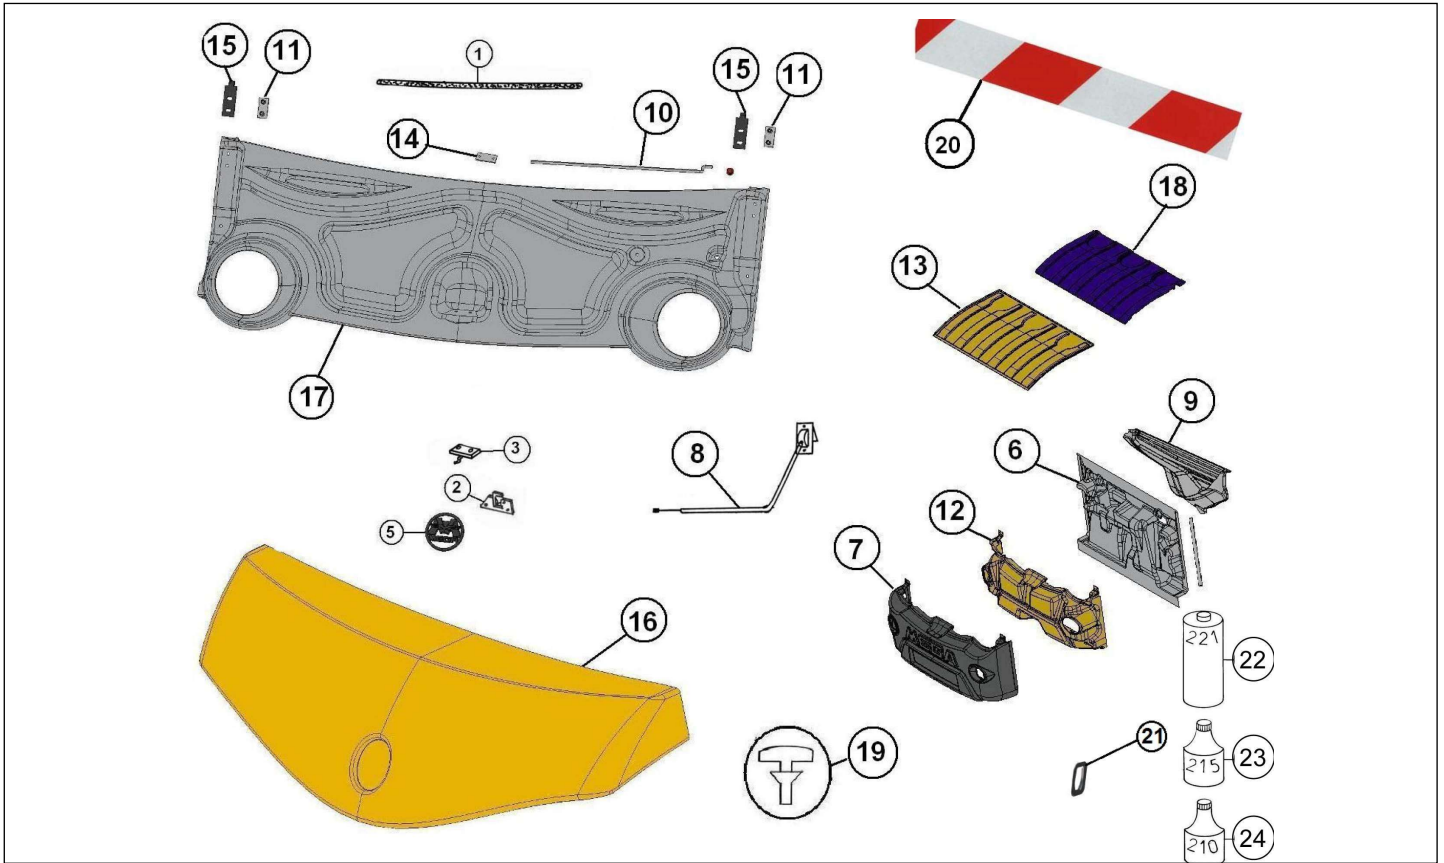

Spare parts

Body front

Rep	Reference	Description	Qty	Remarks
1	127AP160	SEAL, BONNET TO DASH PANEL	1	
2	127K088	BONNET CATCH	1	
3	127K212	BONNET LOCK HOOK	1	
5	127MD324	MEGA BADGE	1	
6	127MP007	DASH PANEL	1	
7	127MP019	FRONT SPOILER	1	
8	127MP087	BONNET RELEASE HANDLE	1	
9	127MP153	WINDSHIELD APERTURE	1	
10	127MP213	TIGE RETENUE CAPOT	1	
11	127MP403	BONNET HINGE BACKING PLATE	2	
12	127MP426	INNER BUMPER SHIELD SPOILER	1	
13	127MP903	ROOF REINFORCEMENT	1	
14	127MP919	HOOD LATCH BKT FIXING PLATE	1	
15	127MP929	FRONT LEFT HOOD HINGE	2	
16	127MP931	HOOD PANEL	1	
17	127MP932	INNER HOOD	1	
18	127MP954	Roof	1	
19	127MD086	BONNET BUMPER	2	
20	127MP907	REFLECTIVE TAPE PLAY D + G	X	
22	127K358	BODY PANEL ADHESIVE	1	
23	127K359	PLASTIC PRIMER 215	1	
24	127K360	ALUMINIUM PRIMER 210T	1	