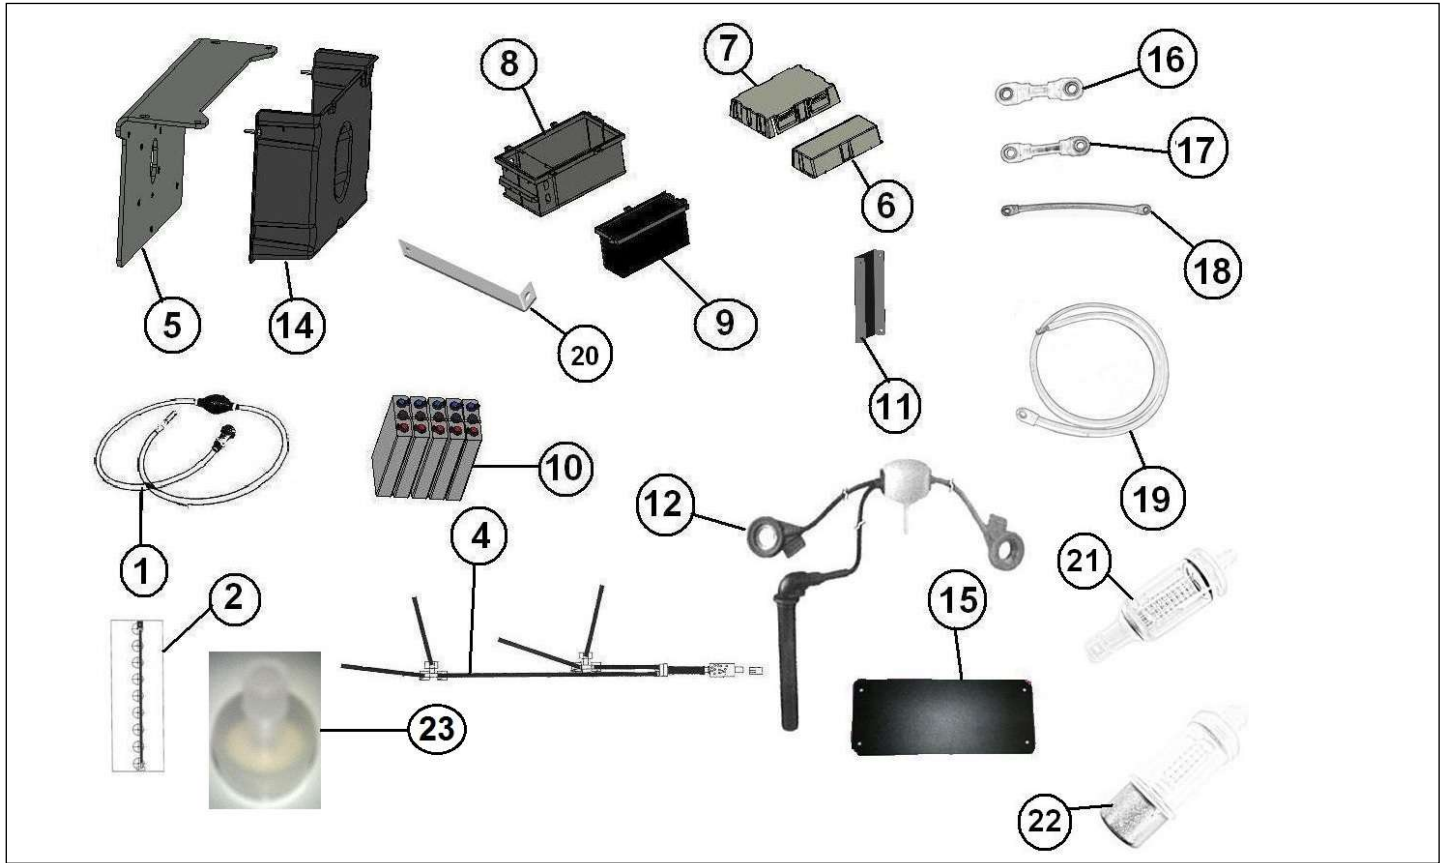

E-WORKER

103

E-WORKER_V.1.2

22	121MP226	METAL VEHICLE PLUS	1
----	----------	--------------------	---

Spare parts

Energy supply

Rep	Reference	Description	Qty	Remarks
1	121MM212	HAND PUMP CENTRAL FILLING +TANK	1	
1	121MM212A	CASING AND CAN FILLING BY GRAVITY	1	
2	121MP252	WATER BATTERY DI HOSE 2EPzS	4	
23	121MP258	FLOAT	36	
2	121MP253	WATER BATTERY DI HOSE 3EPzS	4	
4	121MP255	MAIN WATER BATTERY DI HOSE	1	
4	121MP255A	MAIN WATER BATTERY DI HOSE	1	
5	121MP704	PANEL	1	
6	127MP680	LATERAL BATTERY TRAY COVER	2	
7	127MP682	CENTRAL BATTERY TRAY COVER	1	
8	127MH681	CENTRAL TANK FOR BATTERIES	1	
9	127MH681A	LATERAL TANK FOR BATTERIES	2	
10	121MP001	BATTERY ELEMENT 2EPzS 120AH	36	
10	121MP002	BATTERY ELEMENT 2EPzS 160AH	36	
10	121MP003	BATTERY ELEMENT 3EPzS 240AH	36	
10	120MP100	PACK OF 36 BATTERY 120AH 2EPzS	1	
10	120MP101	PACK OF 36 BATTERY 160AH 2EPzS	1	
10	120MP102	PACK OF 36 BATTERY 240AH 2EPzS	1	
11	121MP213	BATTERY CLAMPING	8	
12	121MP260	BATTERY LEVEL CONTROL SYSTEM	1	
14	121MP731	COVER PLATE	1	
15	127MP682A	FLAP	1	
16	121MP005	CABLE L75-35²	32	