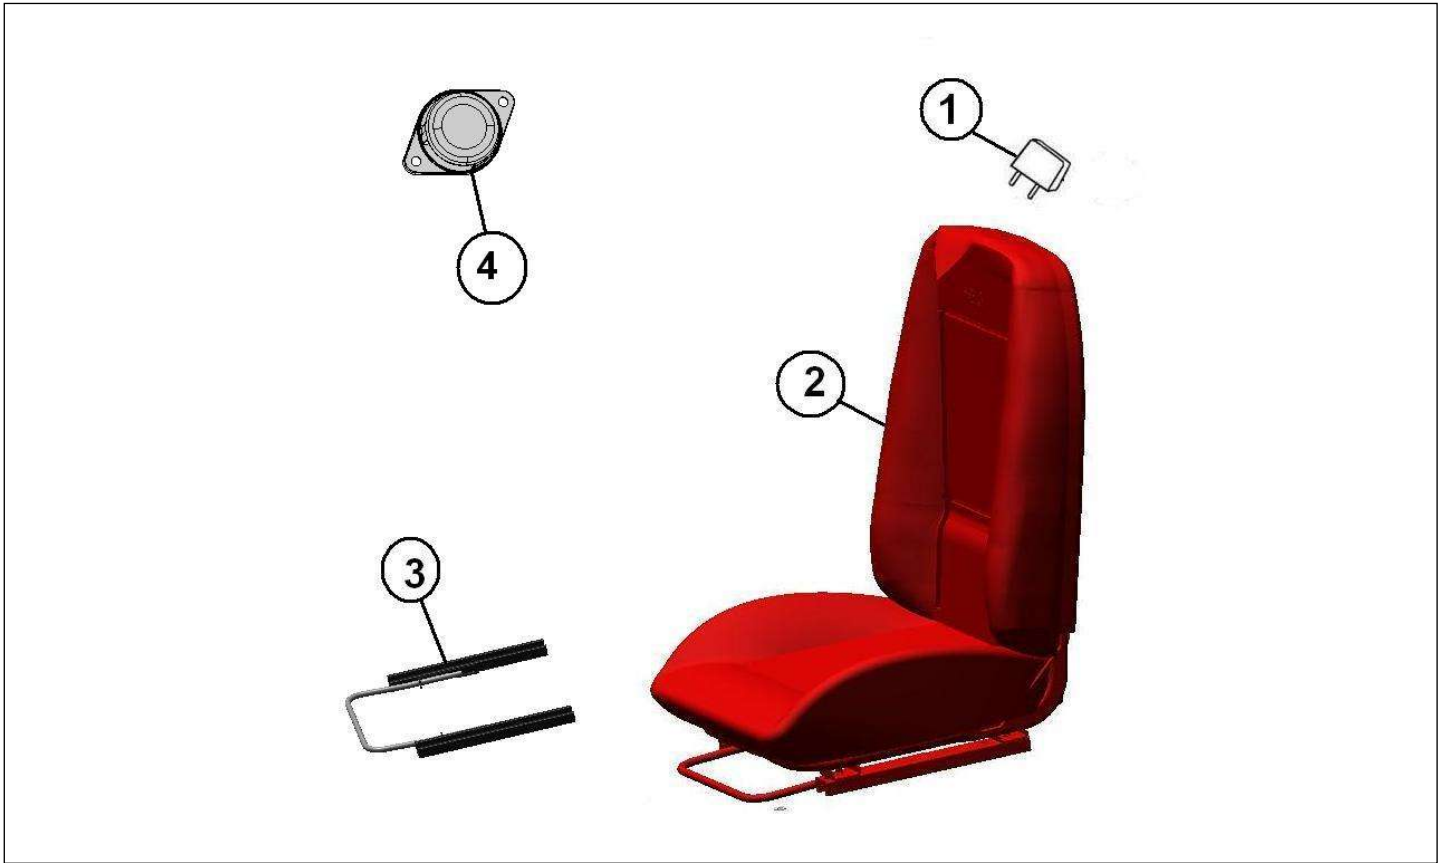

Spare parts

Interior

Rep	Reference	Description	Qty	Remarks
1	127MP168	HEADREST	2	
2	127MS117	SEAT WITH CONTACTOR	1	
2	127MS118	SEAT WITH HEATER CONTACTOR	1	
3	127MP121	SEAT RAIL	2	
4	128MP141	SEAT CONTACTOR	1