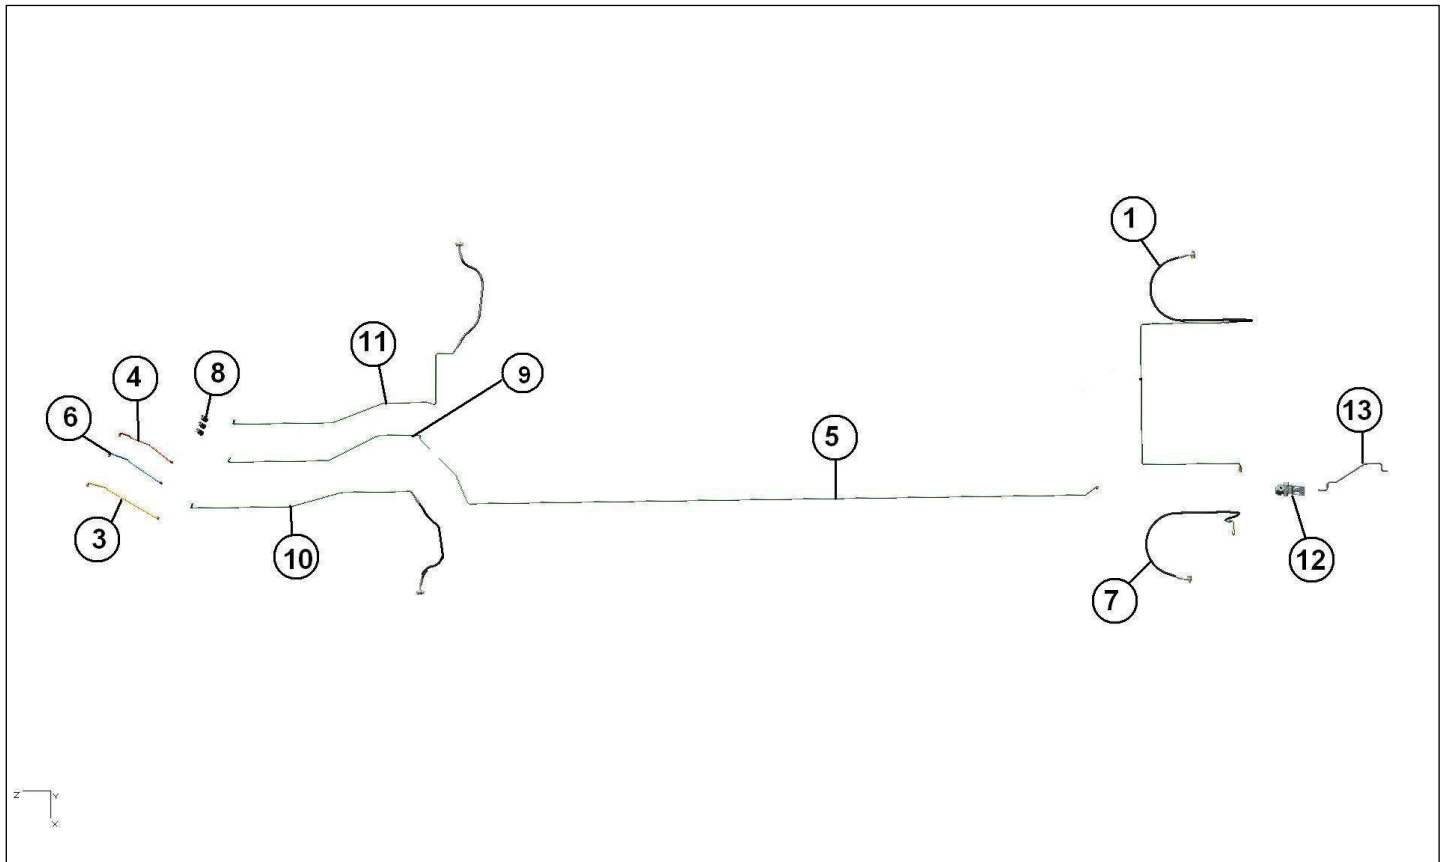

Spare parts

Brakes, Hydraulic system

Rep	Reference	Description	Qty	Remarks
1	126AS022	RR BRAKE LINE	1	
3	126MP018	LEFT BRAKE LINE	1	
4	126MP019	RIGHT BRAKE LINE	1	
5	126MP022	LONG MAIN BRAKE LINE FRONT TO	1	
5	126MR022	SHORT MAIN BRAKE LINE FRONT TO	1	
6	126MP101	REAR BRAKE LINE	1	
7	126MP023	RL BRAKE LINE	1	
8	126MP100	CONNECTING PIPE TO MASTER	4	
9	126MP022A	CENTRAL BRAKE LINE FRONT PART	1	
10	126MP918	FL BRAKE LINE	1	
11	126MP919	FR BRAKE LINE	1	
12	126MB016	LOAD SENSING VALVE	1	
13	126MP050	STEM CORRECTOR	1