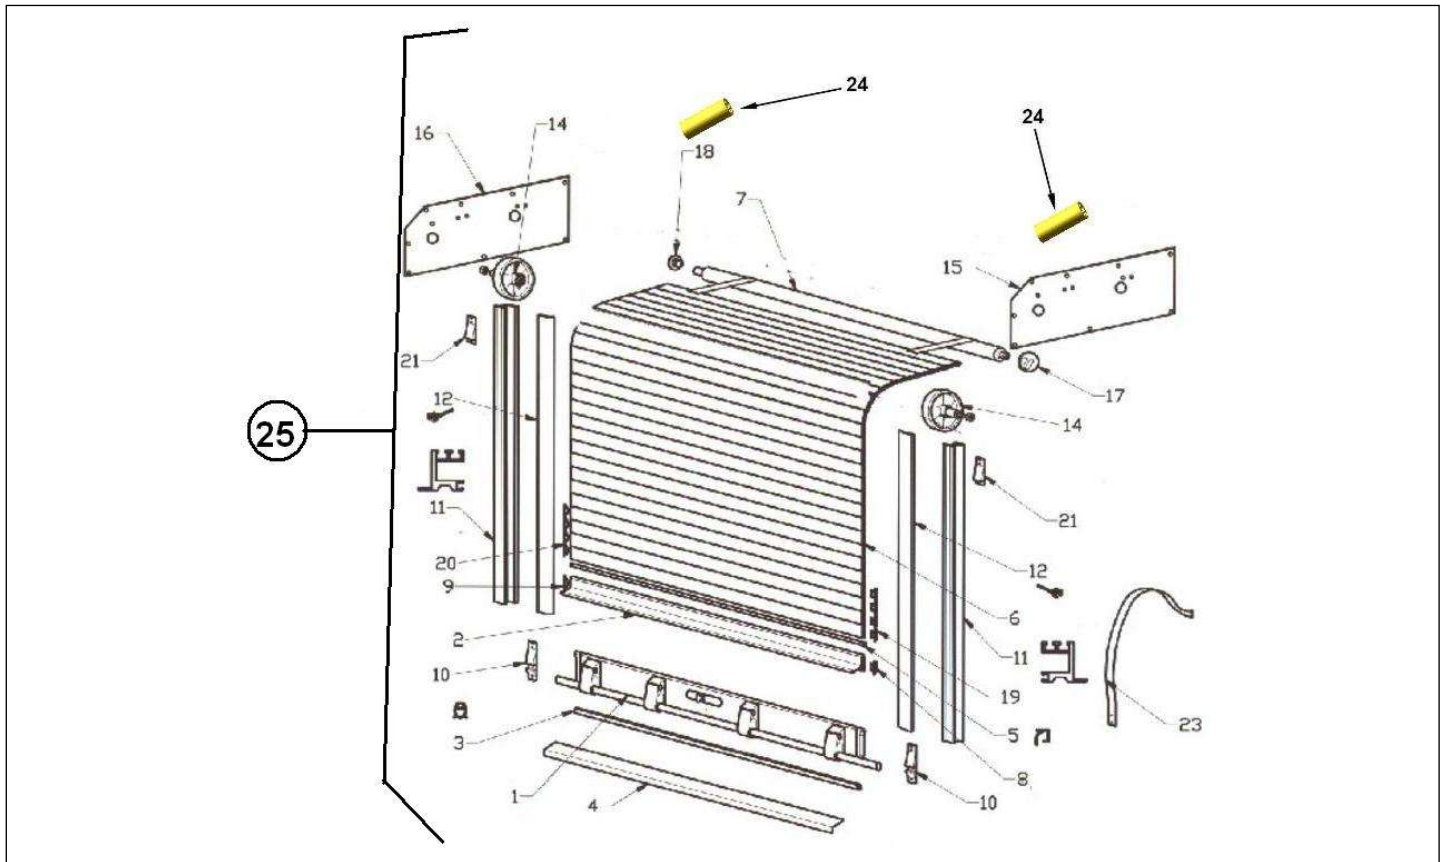

Spare parts

Van body

Rep	Reference	Description	Qty	Remarks
1	127MP781	TERMINAL CLOSE FULL + KEY	5	
1	127MR781	TERMINAL CLOSE FULL + KEY	1	
2	127MP782A	MAKING PROFILE	6	
3	127MP783A	SEAL BATTUE	8	
4	127MP784A	BATTERED LITTLE PROFILE	6	
4	127MP785A	PROFILE BIG BEAT	6	
5	127MP786A	INTERMEDIATE SEAL	8	
6	127MP787A	BLADE COLOR CURTAIN 38 ALU.	8	
7	127MP788	DRUM ROLL	5	
8	127MP789	SKATE BLADE RIGHT H38	8	
9	127MP790	SKATE BLADE LEFT H38	8	
10	127MP791	LOWER STOP BAR	8	
11	127MP792A	RIGHT SIDE GUIDE BLADES H38	6	
11	127MP792B	GUIDE FOR LEFT SIDE BLADES H38	6	
12	127MP793A	SIDE SEAL GUIDE	8	
13	127MP794A	ANGLE FINISH	6	
14	127MP795	SET OF 2 WHEELS OF REFERENCE	6	
15	127MP796	PLATE RIGHT	6	
16	127MP797	PLATE LEFT	6	
17	127MP798	SUPPORT ROLL RIGHT	6	
18	127MP799	SUPPORT ROLL LEFT	6	
21	127MP800	TOP STOP BAR	8	
23	127MP801	CURTAIN BELT REMINDER	8