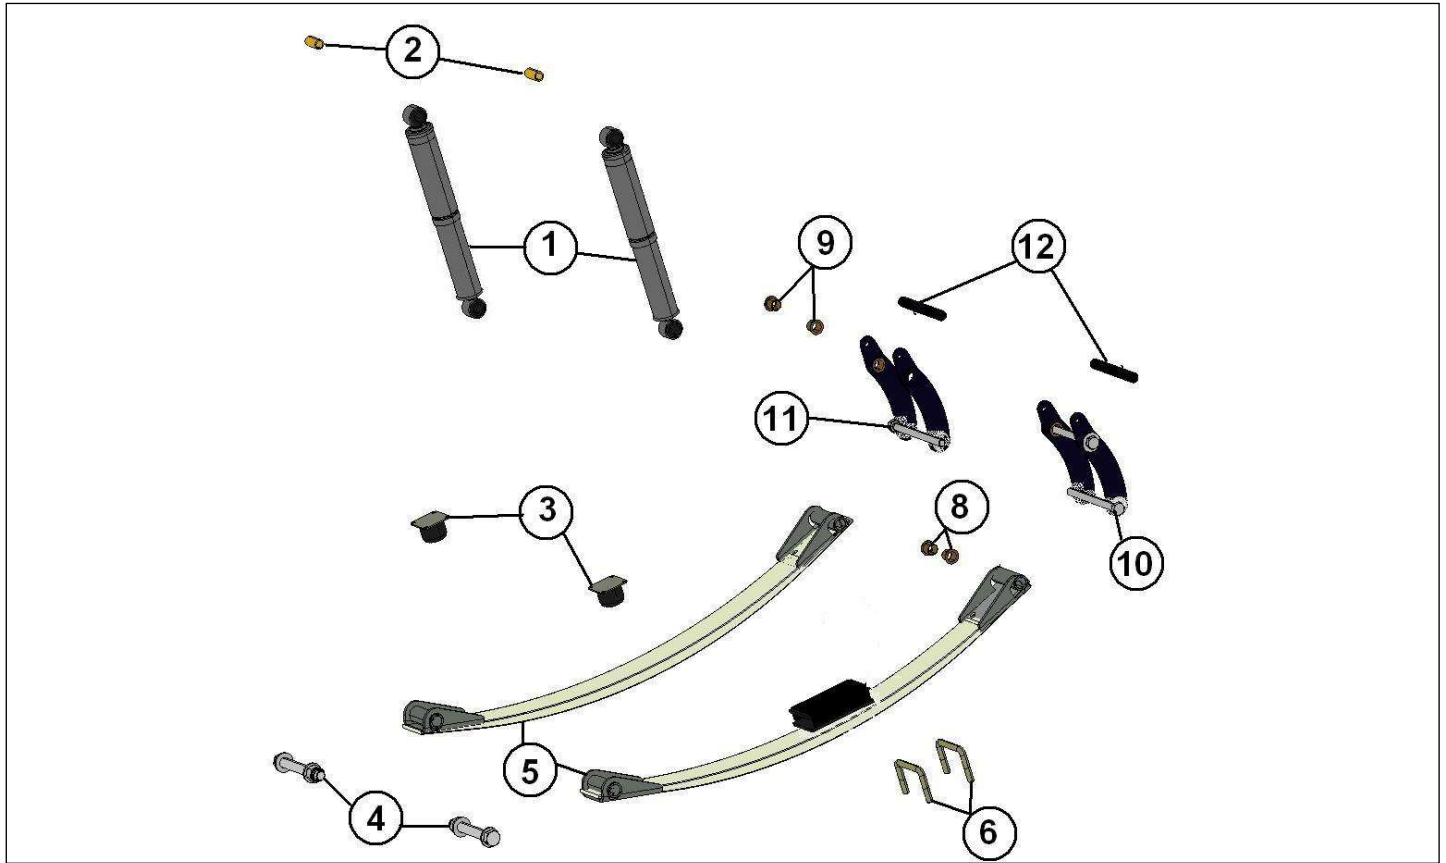

Spare parts

Rear axel

Rep	Reference	Description	Qty	Remarks
1	125MP003	REAR SHOCK ABSORBER	2	
2	125MP030	REAR SIDE SHOCK ABSORBER BRACE	2	
3	125MP063	REAR BLADE STOP	2	
5	125MP021	REAR SPRING BLADE SET	2	
6	125MP068	STIRRUP BOLT	4	
8	125MP065	LOWER BRACE D12,2/D16 LG78	2	
9	125MP066	UPPER BRACE D12,2/D16 LG127,4	2	
10	125MP060G	REAR LH TWIN BLADE	1	
11	125MP060D	REAR RH TWIN BLADE	1	
12	125MP064	REAR AXLE RING	4