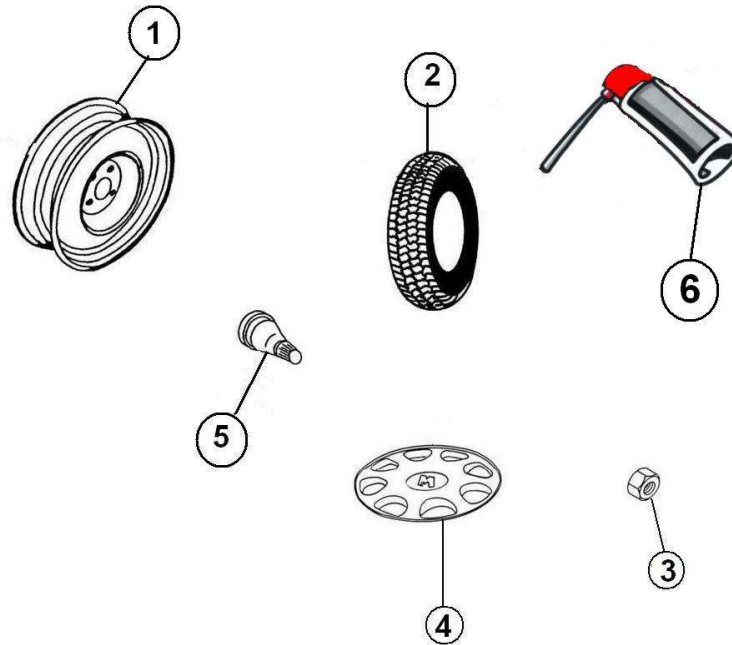

Spare parts

Wheels

Rep	Reference	Description	Qty	Remarks
1	126MP041	REINFORCED STEEL RIM 4x13	4	
2	120MP042	155/80R13 TYRE	4	
3	126P044	WHEEL NUT 19 MM SPANNER SIZE	16	
4	126MB049	MEGA WHEEL TRIM 13"	4	
5	126A43	TYRE VALVE	4	
6	126MF121	ANTI PUNCTURE BOMB	1