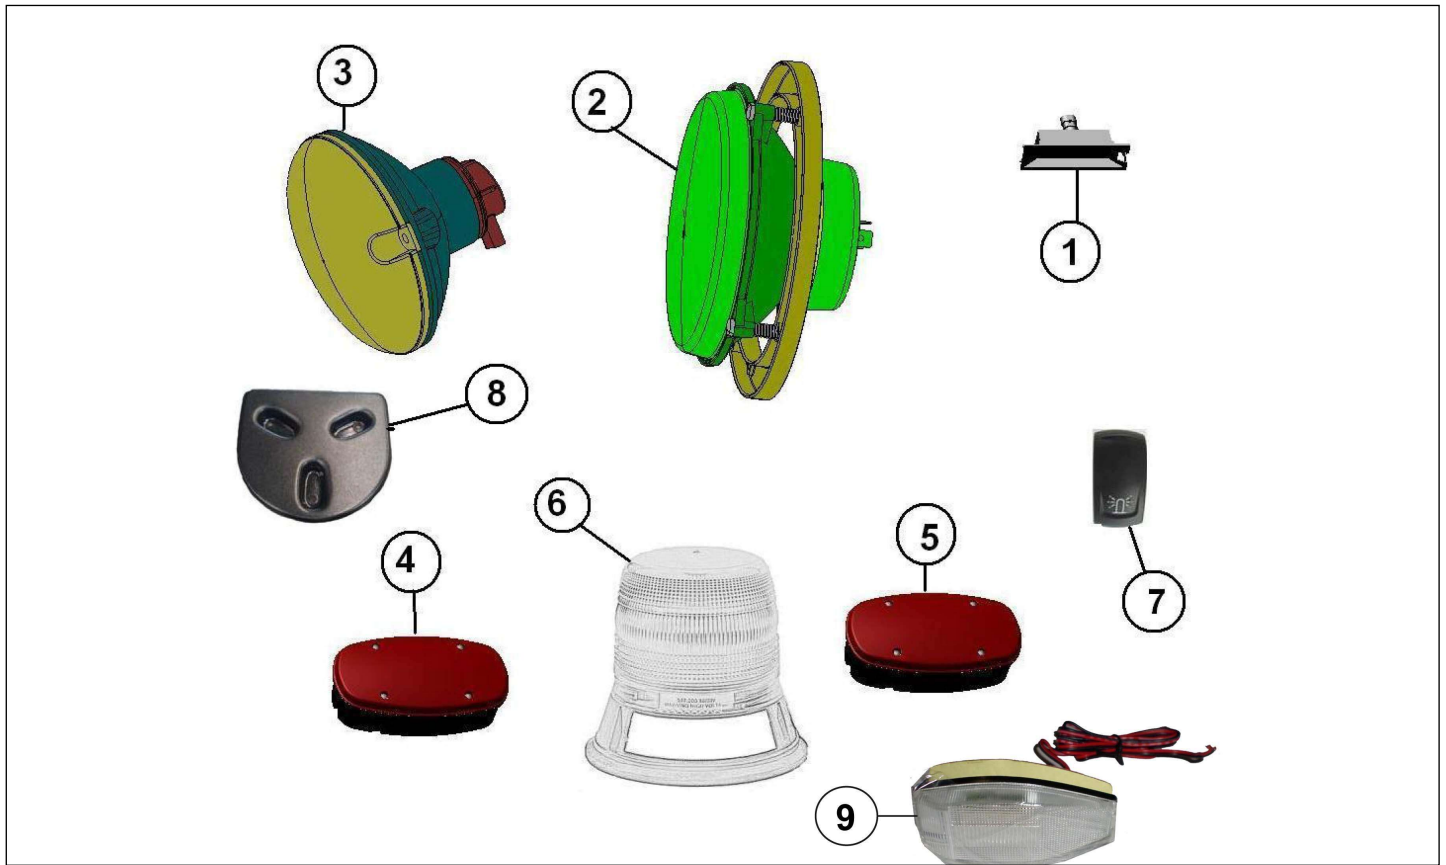

Spare parts

Lights

Rep	Reference	Description	Qty	Remarks
1	128AA051	NUMBER PLATE LAMP ASSY	1	
2	128MP003	HEADLIGHT	2	
3	128MP006	FRONT SIDE INDICATOR	2	
4	128MS008	REAR LIGHT WITH BACKUP LIGHT	1	
5	128MS009	REAR LIGHT WITH FOG LIGHT	1	
6	128MP120	FEUX FLASH LED	1	
7	128MP123	BEACON SWITCH	1	
8	128MP122	REVOLVING LIGHT SUPPORT	1	
9	128MP096	SIDE FLASHING LIGHT	2