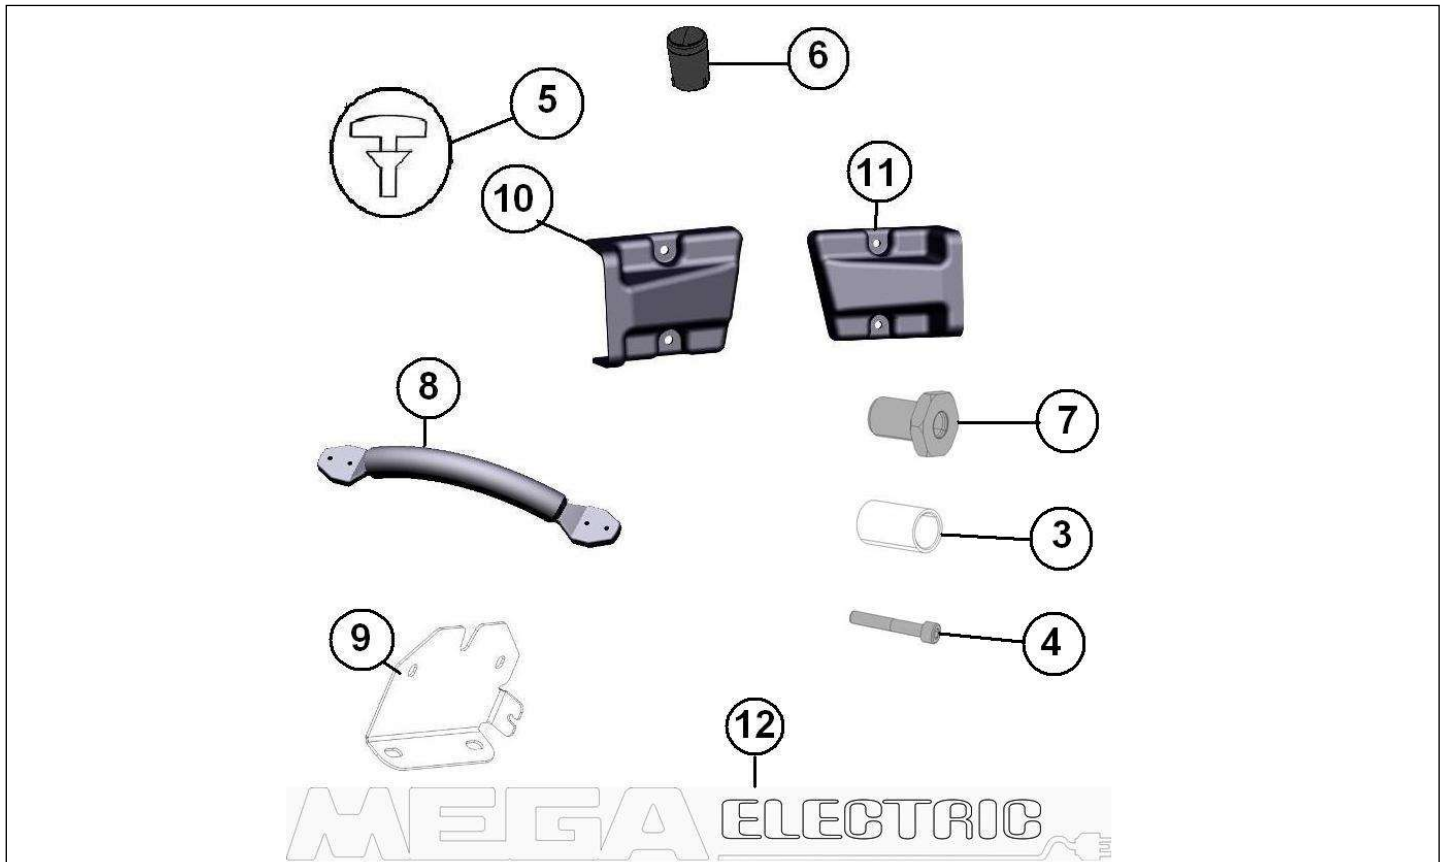

Spare parts

Doors

Rep	Reference	Description	Qty	Remarks
3	127MP065	RING	2	
4	127MP066	VIS M8x50 CHC	2	
5	127MD086	BONNET BUMPER	2	
6	127MD124	ASHTRAY INSERT	1	
7	127MP064	STRIKING PLATE	2	-->VLGRMH90FM2015769
7	127MP064A	DOOR LOCK	2	VLGRMH90FM2015770-->
8	127MP071	INSIDE DOOR HANDLE	2	
9	127MP084	LOCK BKT	1	
10	127MP058D	INNER COVER FIXTURE RIGHT DOOR	1	
11	127MP058G	INNER COVER FIXTURE LEFT DOOR	1	
12	127MP900	MEGA ELECTRIC STICKER	2