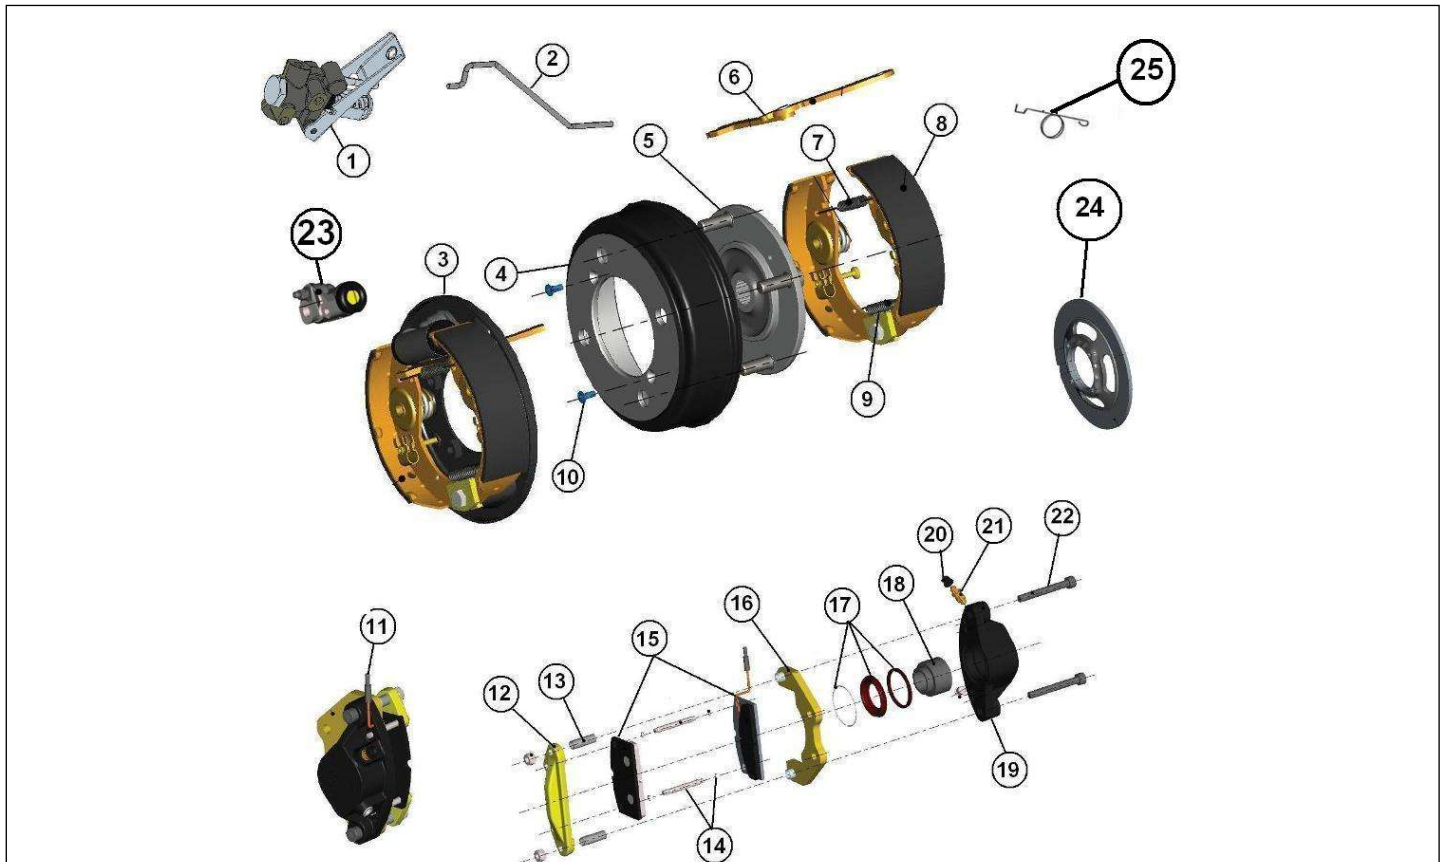

Spare parts

Brakes, Hydraulic system

Rep	Reference	Description	Qty	Remarks
1	126MB016	LOAD SENSING VALVE	1	
2	126MP050	STEM CORRECTOR	1	
3	126MP026	COMPLETE PLATE LEFT	1	
3	126MP027	COMPLETE PLATE RIGHT	1	
4	126MP030	BRAKE DRUM	2	
5	123MPC38	HUB-DRUM WITH STUD	2	
6	126MP102	RIGHT SIDE BRAKE LEVER	1	
6	126MP103	LEFT SIDE BRAKE LEVER	1	
7	126A35B	BRAKE SHOE RETURN SPRING LONG	2	
8	126A31	BRAKE SHOES ONLY MEGA E WORKER	2	
9	126A35A	SPRING SHORT	2	
10	125MPC7	SCREW	4	
11	126MP063	LEFT BRAKE CALIPER	1	
11	126MP064	RIGHT BRAKE CALIPER	1	
12	126G067	CALIPER PLATE	2	
13	126G075	SPACER	4	
14	126G070	BRAKE PAD RETAINING PINS	4	
15	126MD065	BRAKE PADS KIT (includes 4 pads)	1	
16	126MP076	FIXING PLATE CLAMP	2	
17	126G074	BRAKE CALIPER SEAL KIT	2	
18	126G073	BRAKE CALIPER PISTON	2	
19	126G066	BRAKE CALIPER BODY	2	
20	126G068	BLEED VALVE DUST CAP	2	