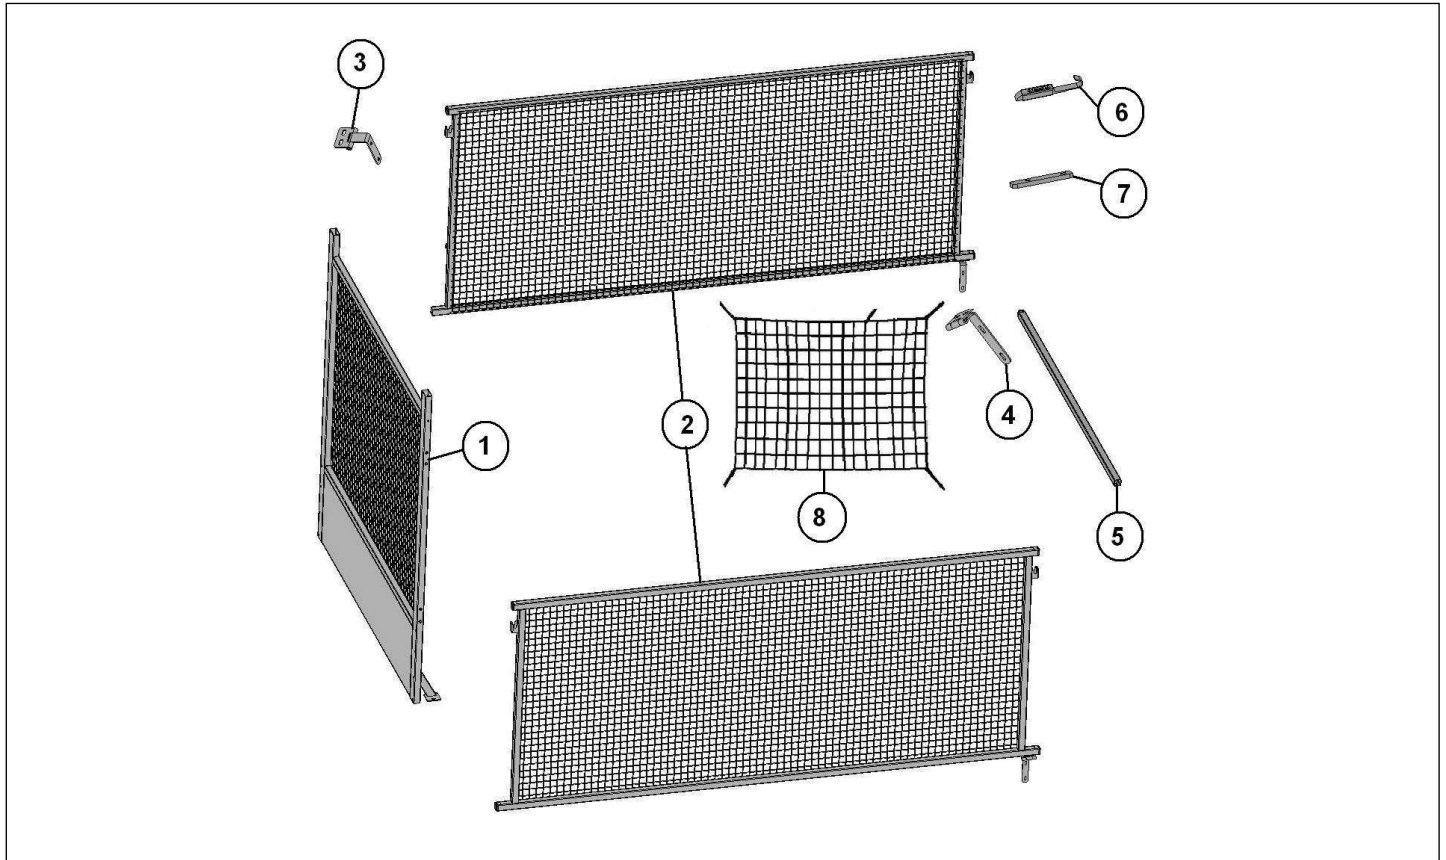

E-WORKER
E-WORKER_V.1.2

716A

Spare parts

Cages

Rep	Reference	Description	Qty	Remarks
1	127MP995	GRID CABIN	1	
2	127MR985	ENHANCER OF SHORT RIDELLE	2	-->VLG.....2017047
2	127MR985A	ENHANCER OF SHORT LEFT RIDELLE	1	VLG.....2017148-->
2	127MR986A	ENHANCING THE COURT RIGHT	1	VLG.....2017148-->
2	127MP985	ENHANCER OF LONG RIDELLE	2	-->VLG.....2017047
2	127MP985A	ENHANCER OF LONG LEFT RIDELLE	1	VLG.....2017148-->
2	127MP986A	ENHANCING THE LONG STRAIGHT	1	VLG.....2017148-->
3	127MP669	HINGE FRONT	2	
4	127MP670	HINGE REAR	2	
5	127MP717	CROSSING ENHANCES	1	
6	127MB803	CATCH A ZIPPER	4	
7	127MP804	BASE LATCH	4	
8	127MB726	DROPSIDE NET	1	
8	127MP726	NET ENHANCES LONG	1	