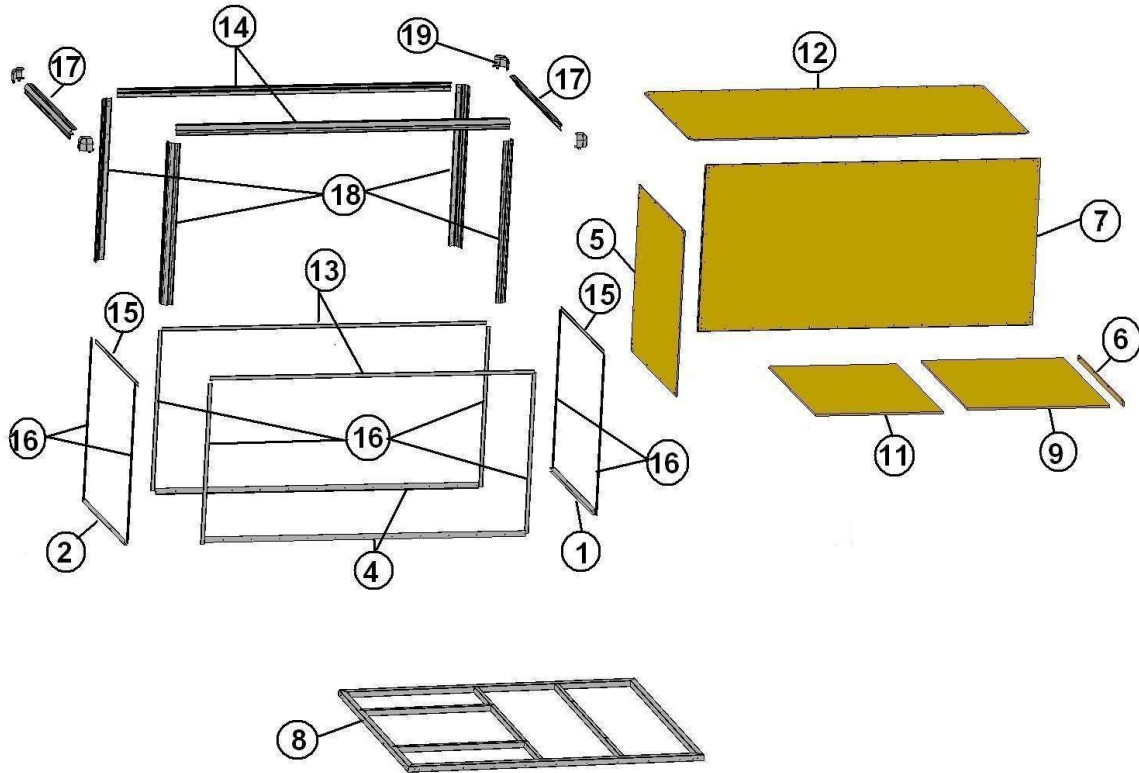

Spare parts

Van body

COURT

Rep	Reference	Description	Qty	Remarks
1	127MP709	REAR L PROFIL TRANSVERSAL (top)	1	
2	127MP708	FRONT L PROFIL TRANSVERSAL	1	
4	127MR711	SHORT L PROFIL LONGITUDINAL	2	
5	127MP020	FRONT PANEL VAN	1	
6	127MP710	REAR FLAT SECTION TRANSVERSAL	1	
7	127MR649	SIDE PANEL SHORT VAN	2	
8	127MR770	SHORT PLATFORM FRAME	1	
9	127MP005	LONG VAN FLOOR	1	
11	127MR707	SHORT VAN FLOOR FLAP	1	
12	127MR651	SHORT VAN ROOF	1	
13	127MR704	SHORT U SECTION LONGITUDINAL	2	
14	127MR700	SHORT LONGITUDINAL ALUMINIUM	2	
15	127MS705	TRANSVERSAL FINISHING	2	
16	127MP706	L PROFIL VERTICAL	8	
17	127MS701	TRANSVERSAL ALUMINIUM	2	
18	127MP702	VERTICAL ALUMINIUM EXTRUSION	4	
19	127MS703	FINISHING CORNER	4