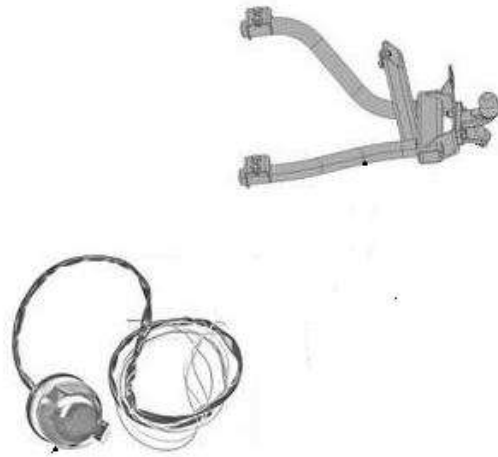

Spare parts

ACCESSORIES

Rep	Reference	Description	Qty	Remarks
1	120MP1005	Attache remorque + faisceau	1