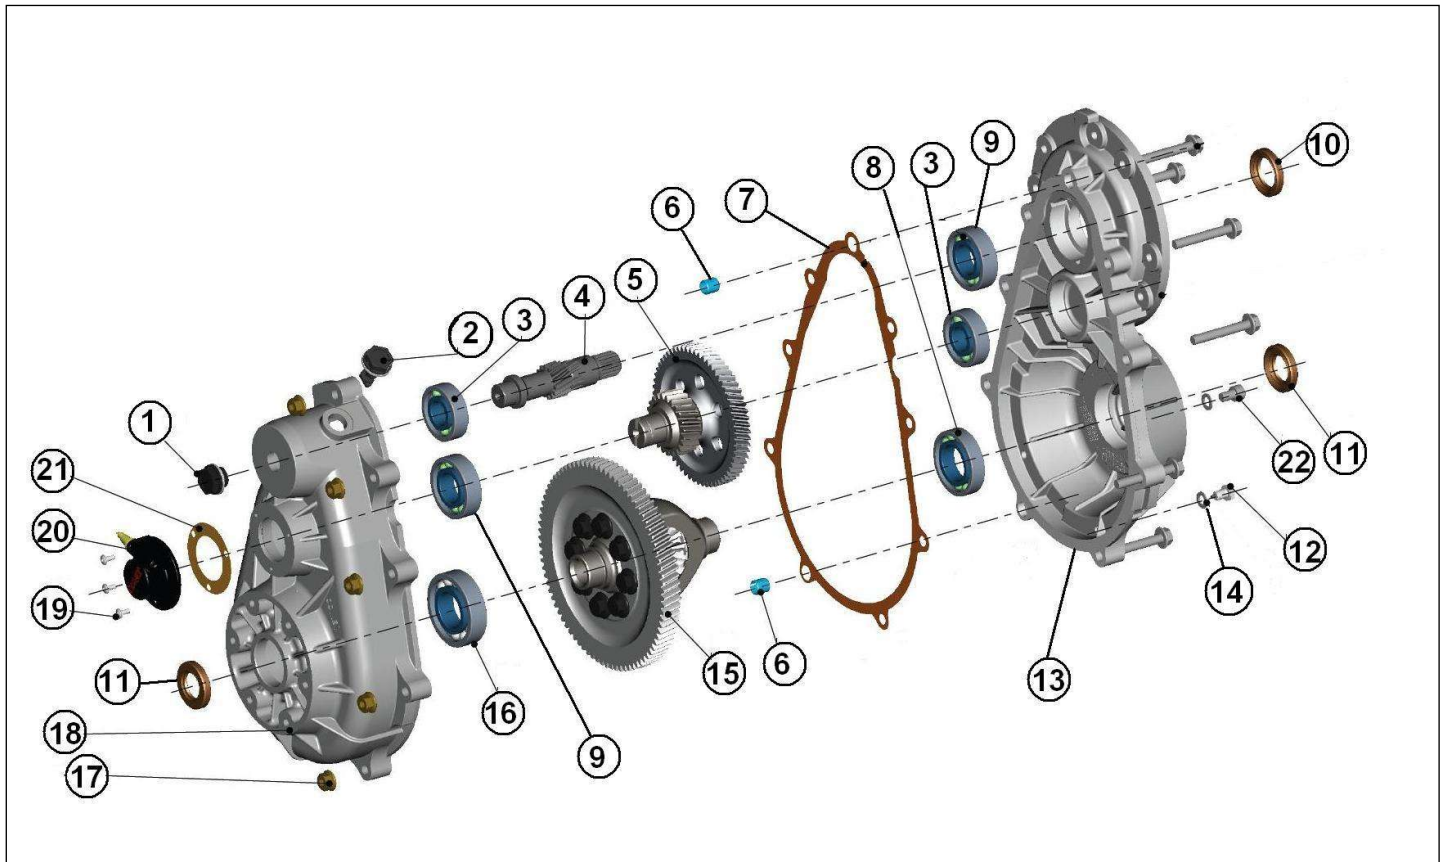

Spare parts

Transmission

Rep	Reference	Description	Qty	Remarks
1	123MBC47	PLUG	1	
1	123MPC47	BREATHER	1	
2	123MPC45	BREATHER PLUG	1	
3	123AC4	BEARING	2	
4	123MPC20	INPUT SHAFT	1	
5	123MPC21	DRIVE PINION	1	
6	123MBC40	DOWEL	2	
7	123MCC43	GASKET	1	
7	123MPC43	SEAL CARTER	1	
8	123AC45	BEARING	1	
9	123AC4N	BEARING	2	
10	123AC1N	INPUT SHAFT OIL SEAL	1	
11	123MPC4	LIP SEAL	2	
12	123AAC60	DRAIN PLUG (MAGNETIC)	1	
12	123MPC60	PLUG MAGNETIC	1	
13	123MPC46	RIGHT SIDE GEAR BOX 1/2 HOUSING	1	
13	123MPC46A	HALF RIGHT CRANKCASE	1	
14	123AC30	WASHER	2	
14	123MPC30	WASHER	2	
15	123MPC54	DIFFERENTIAL	1	
16	123MCC45	BEARING	1	
17	123MPC16	FLANGE NUT	9	
18	123MCC29	GEARBOX CASING L/H	1