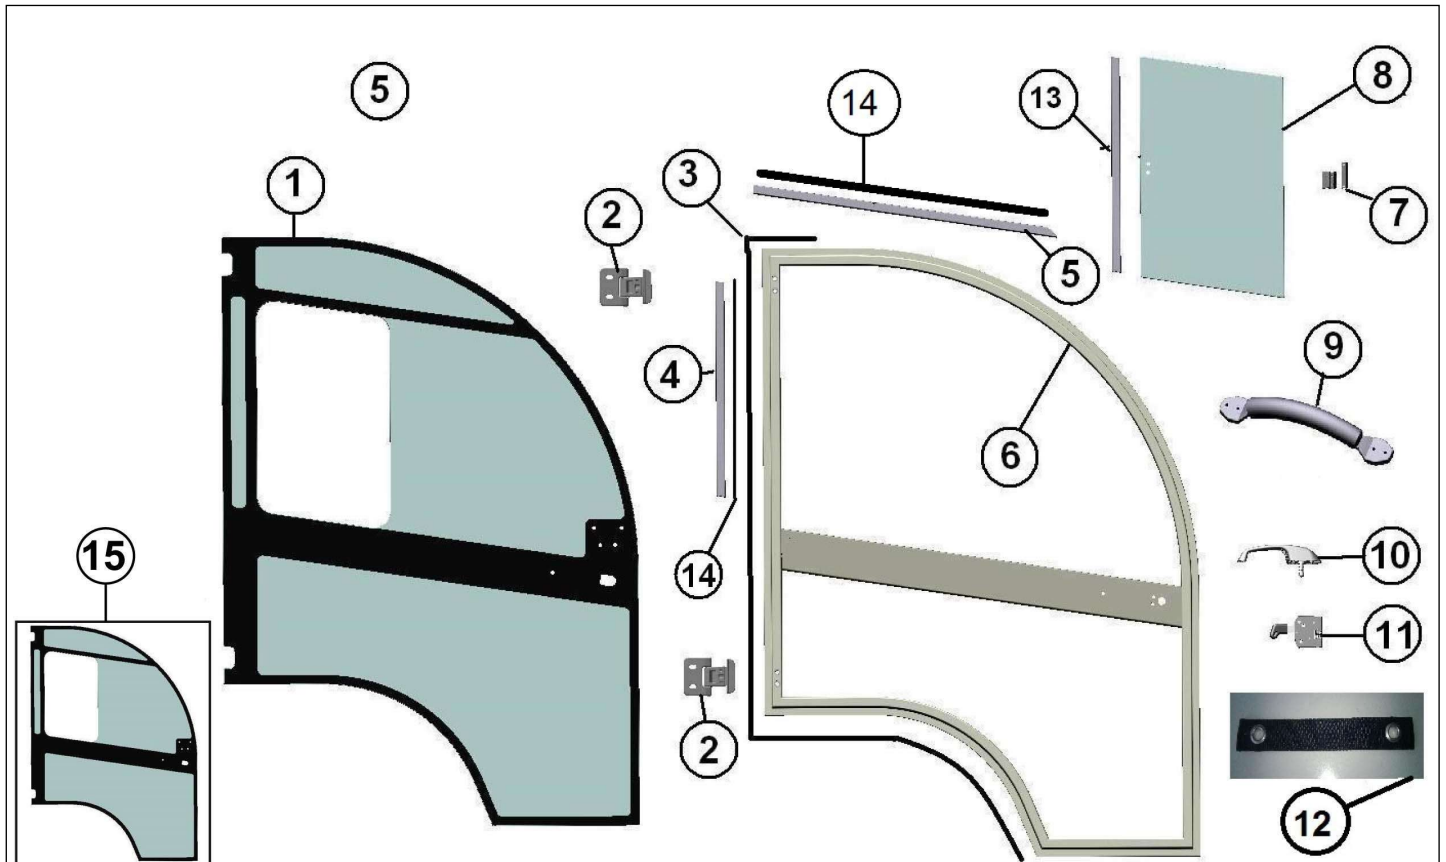

Spare parts

Doors

Rep	Reference	Description	Qty	Remarks
1	127MP110V	LEFT DOOR STATIONARY GLASS	1	
1	127MP111V	RIGHT DOOR STATIONARY GLASS	1	
2	127MP960	HINGE	4	
3	127MP431	ADHESIVE DOOR SEAL	2	
4	127MP823	LEFT DOOR WINDOW REAR GUIDE	1	
4	127MP822	RIGHT DOOR WINDOW REAR GUIDE	1	
5	127MP821	LEFT DOOR WINDOW UPPER GUIDE	1	
5	127MP820	RIGHT DOOR WINDOW UPPER GUIDE	1	
6	127MP037	LEFT DOOR FRAME	1	
6	127MP038	RIGHT DOOR FRAME	1	
7	127MP190	DOOR GLASS LATCH	2	
8	127MP108V	LEFT DOOR TINTED GLASS	1	
8	127MP109V	RIGHT DOOR TINTED GLASS	1	
9	127MP071	INSIDE DOOR HANDLE	2	
10	127MP105	EXT DOOR HANDLE + barrel + key	2	
11	127MP062	RIGHT DOOR LOCK	1	
11	127MP063	LEFT DOOR LOCK	1	
12	127MP048	DOOR STOP	2	
13	127MP976	WINDOW WIPER GROUT AVDG VER	1	
14	127AP050	DROP GLASS RUBBER SEAL	1	
15	127MP999	RIGHT HAND SIDE DOOR ASSEMBLY	1	
15	127MP998	LEFT HAND DOOR ASSEMBLY	1	