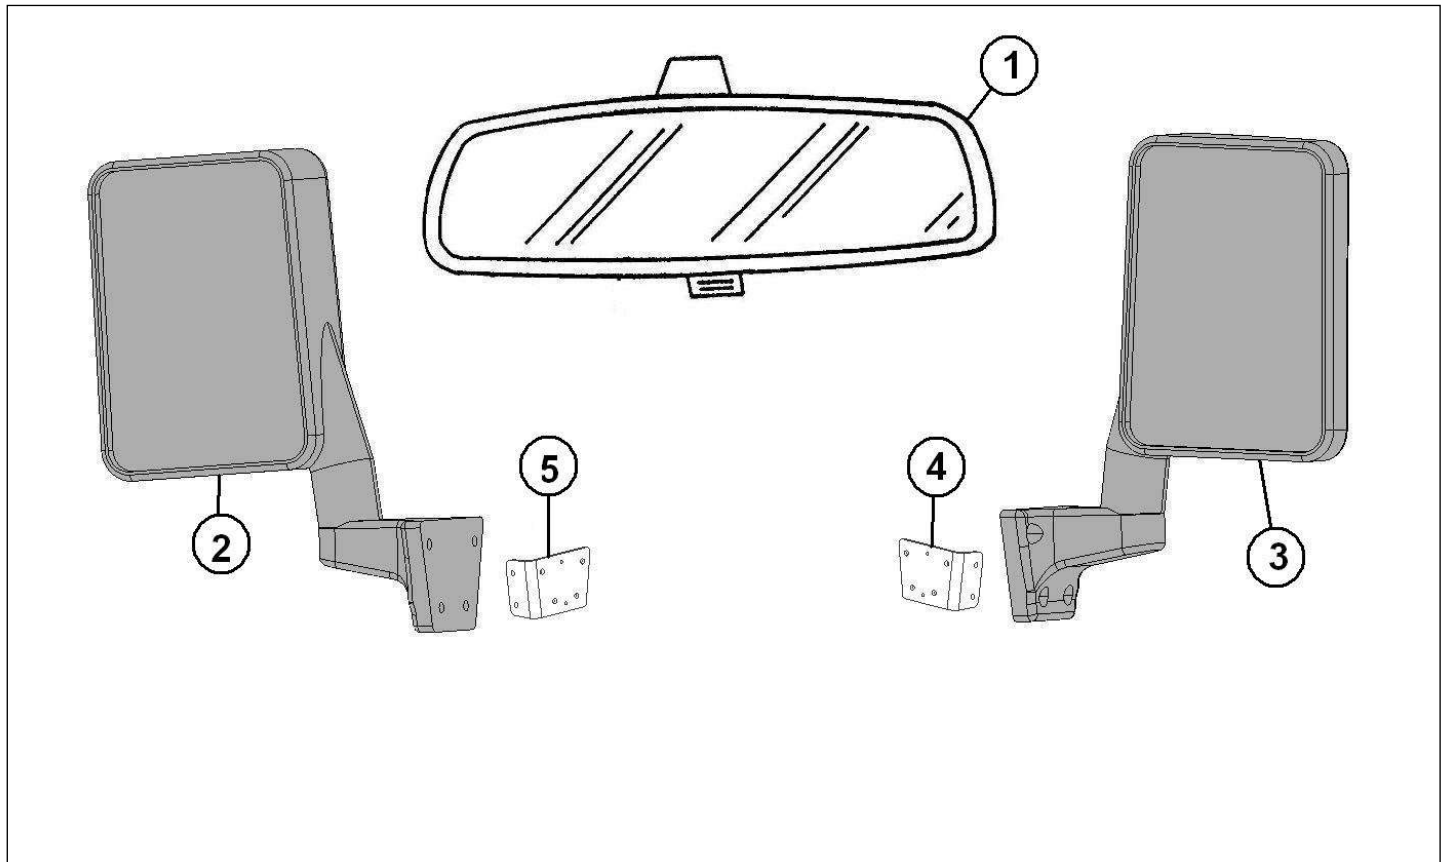

Spare parts

Glazing

Rep	Reference	Description	Qty	Remarks
1	127G125	INTERIOR REAR VIEW MIRROR	1	
2	127MB141	REAR VIEW MIRROR L/H	1	-->VLG.....2016782
2	127MP141	LEFT OUTER MIRROR	1	VLG.....2016783-->
3	127MB142	REAR VIEW MIRROR R/H	1	-->VLG.....2016782
3	127MP142	RIGHT OUTER MIRROR	1	VLG.....2016783-->
4	127MP060D	RETRO SUPPORT RIGHT	1	
5	127MP060G	RETRO SUPPORT LEFT	1