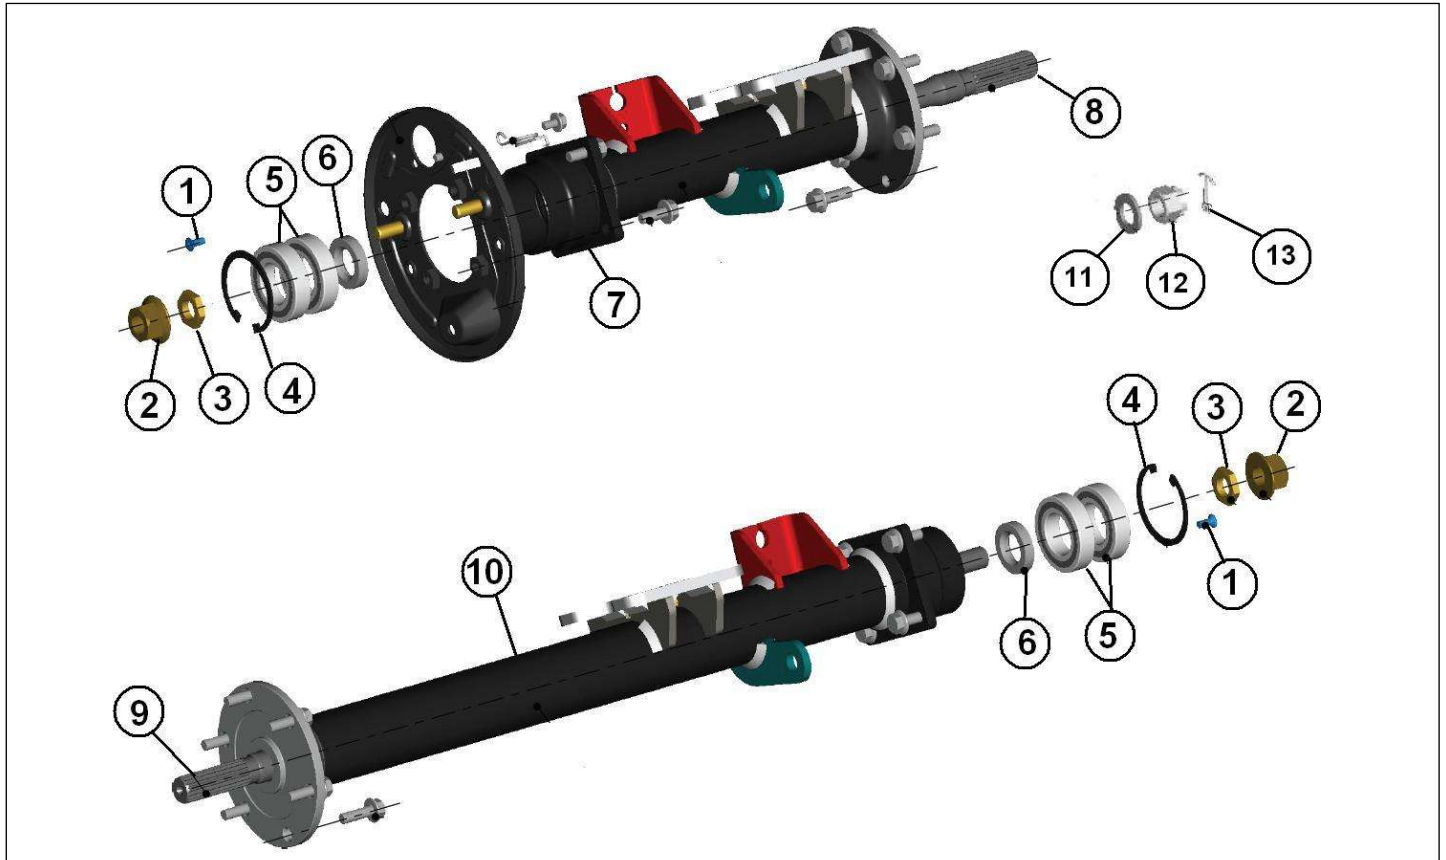

Spare parts

Rear axel

Rep	Reference	Description	Qty	Remarks
1	125MPC7	SCREW	4	
2	125MPC5	FLANGE NUT	2	-->VLG.....2016444
3	125MPC4	NUT HEX	2	-->VLG.....2016444
4	125MPC8	SEEGER RING	2	
5	125MPC6	BEARING	4	
6	125MPC1	RING	2	
7	125MP001	LEFT TUBE AXLE	1	
8	125MPC3	AXLE SHAFT-LEFT	1	
9	125MPC2	AXLE SHAFT-RIGHT	1	
10	125MP002	RIGHT TUBE AXLE	1	
11	125MPC11	WASHER SHOULDER	2	VLG.....2016445-->
12	125MPC9	NUT HEX	2	VLG.....2016445-->
13	125MPC10	PIN	2	VLG.....2016445-->