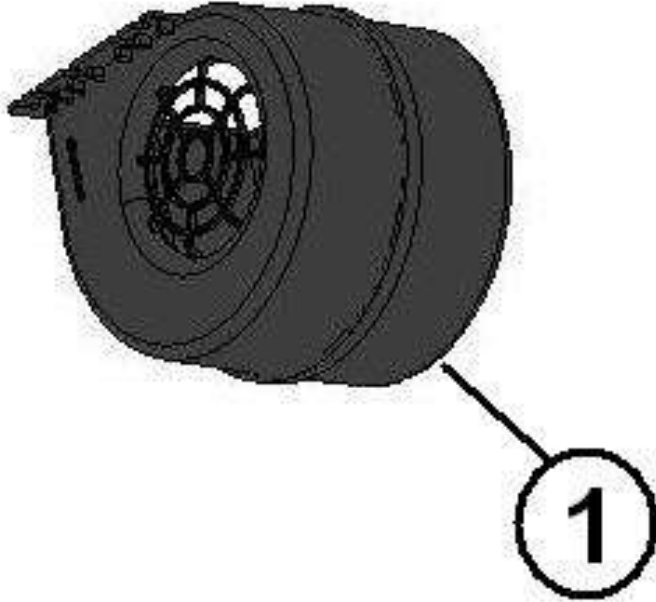

Spare parts

Heating system

Rep	Reference	Description	Qty	Remarks
1	122MB001	HEATER MOTOR	1