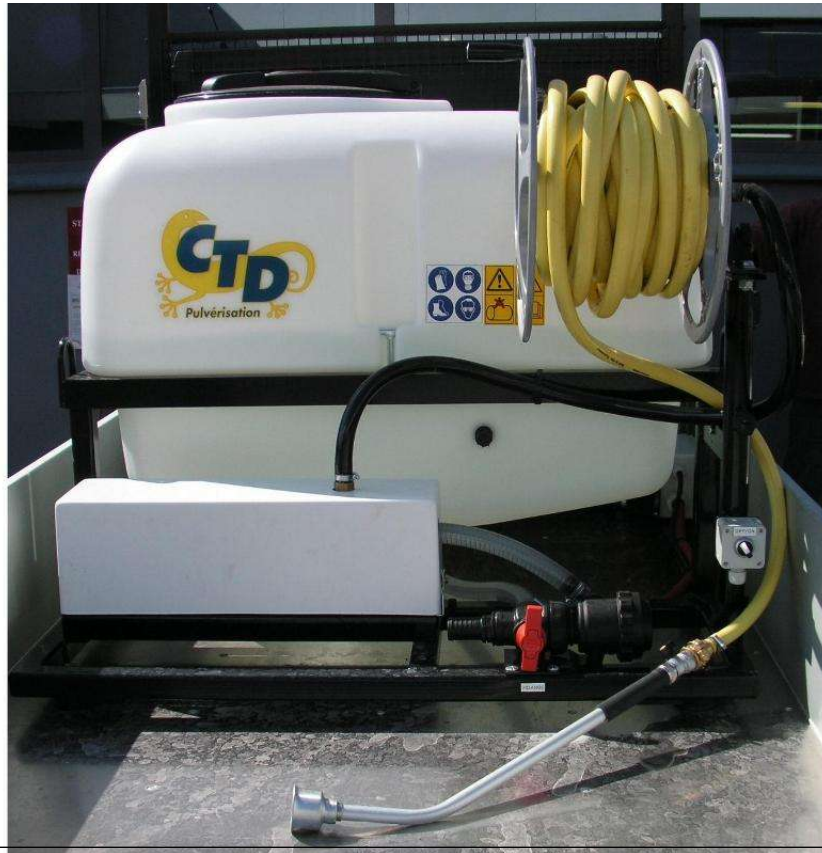

Spare parts

ACCESSORIES

Rep	Reference	Description	Qty	Remarks
1	120MP1083	Low pressure watering system	1