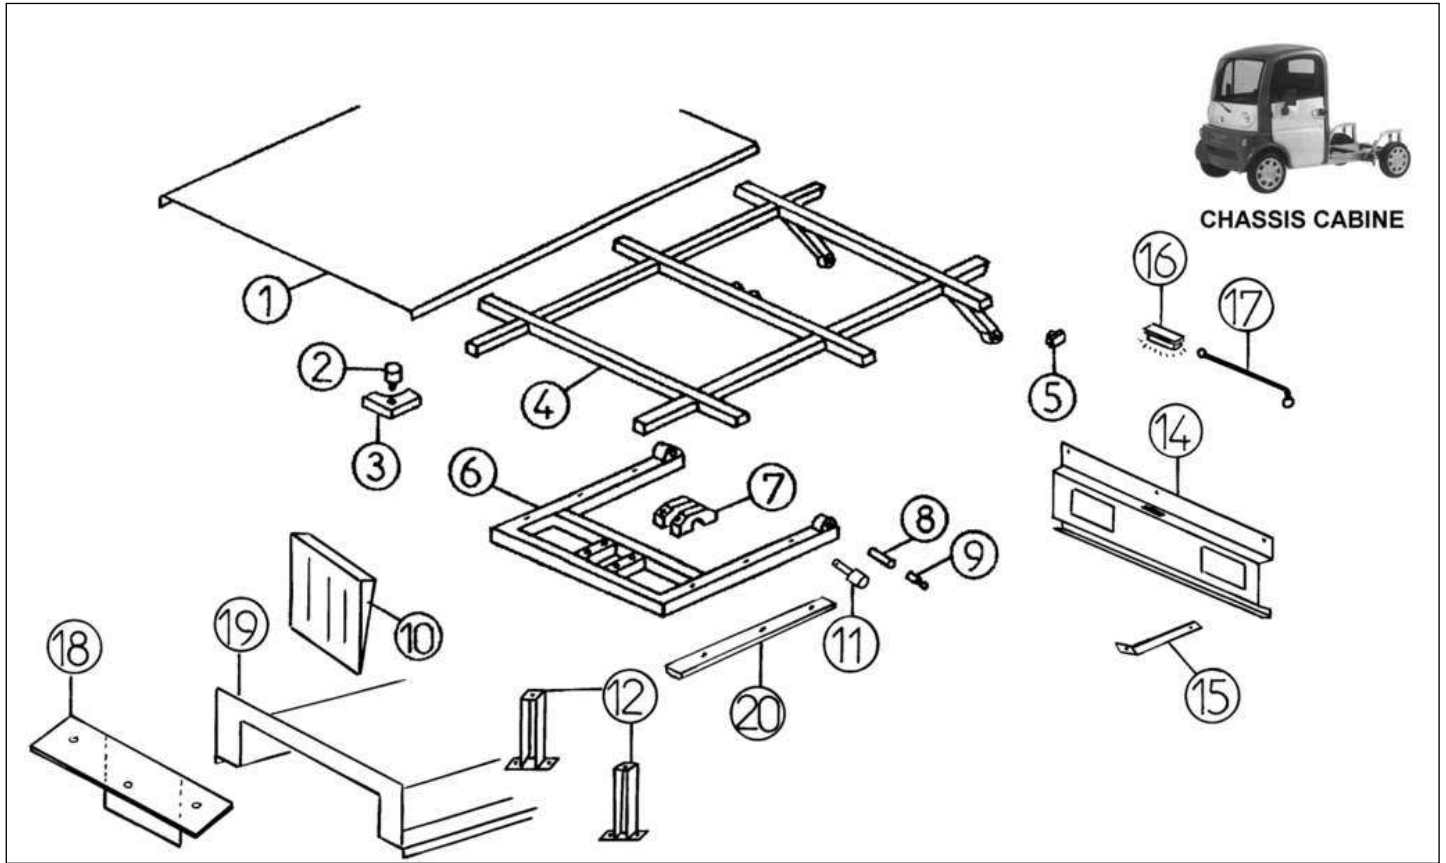

Spare parts

Tipper body

Rep	Reference	Description	Qty	Remarks
1	127MB752	TIPPER BODY FLOOR PLATE.	1	
2	127MB765	PLATE	2	
3	127MB763	BODY LANDING RUBBER SUPPORT	2	
4	127MB751	FLOOR PANEL FRAME LONG	1	
6	127MB750	TIPPER BODY. LOWER FRAME	1	
8	127MB757	SHAFT, TIPPER HINDGE	2	
9	127MB761	GREASE NIPPLE	3	
10	127MB753	MUD GUARD	4	
12	127MB777	TIPPER BODY LANDING LEGS	2	
14	127MB780	TIPPER BODY REAR LIGHTING BOARD	1	
15	127MB781	RADIATOR	2	
16	128AA051	NUMBER PLATE LAMP ASSY	1	
17	128MB121	HARNES NUMBER PLATE LAMPS	1	
19	127MB783	MEGA ELECTRIC BATTERY COVER	1	
20	127MB779	TIPPER FRAME LOWER MOUNTING	2