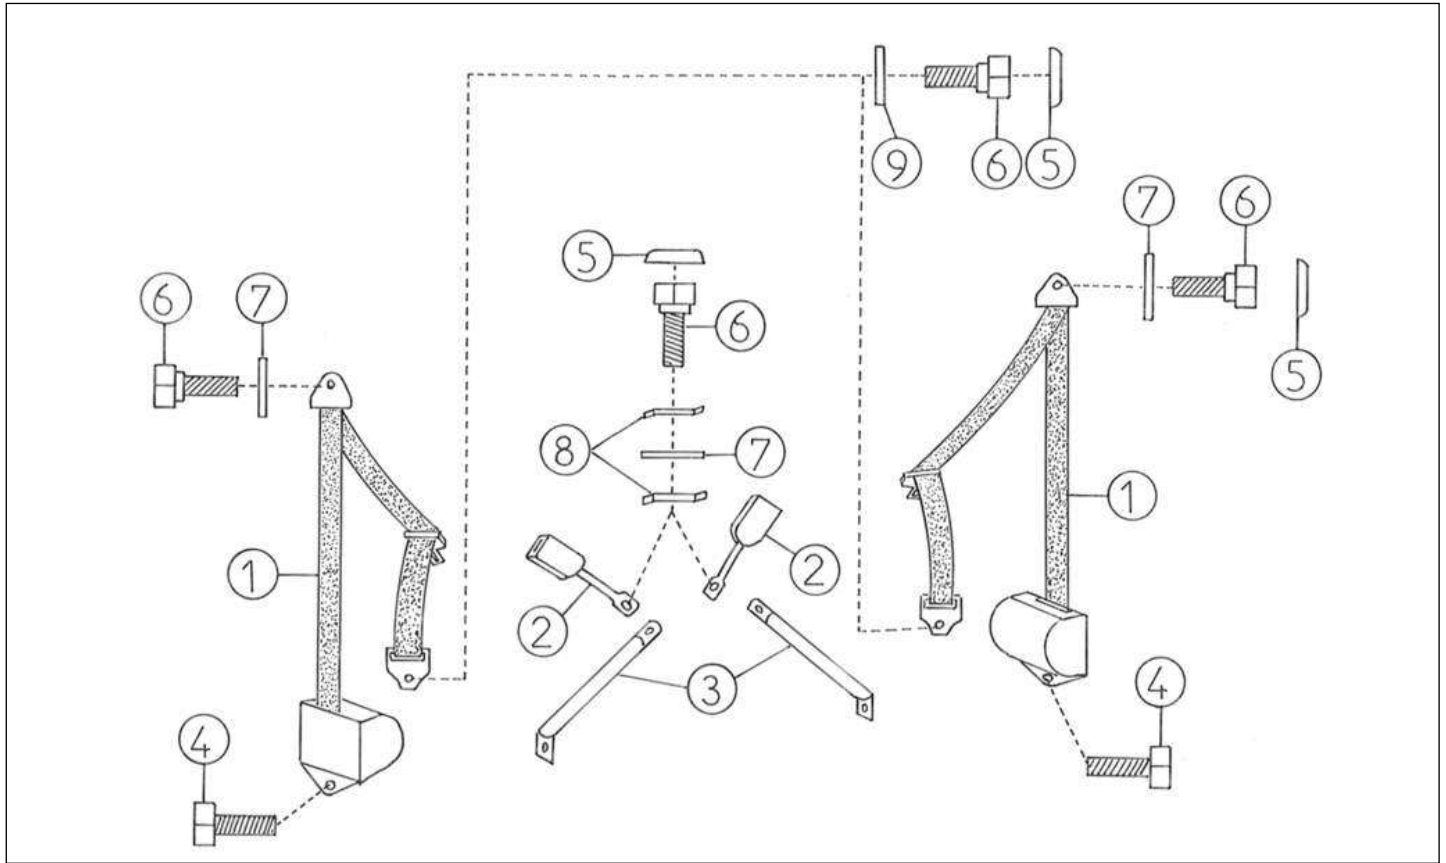

Spare parts

Interior

Rep	Reference	Description	Qty	Remarks
1	127MD126	SEAT BELT KIT	2	
2	127MB647	SEAT BELT BUCKLE	2	
3	127MD641D	R/H SEAT BELT BRKT ELECTRIC	1	
3	127MD641G	L/H SEAT BELT BRKT ELECTRIC	1	
4	127K334	SEAT BELT REEL FIXING BOLT 35mm	2	
5	127K339	BLACK COVER 7920070298	6	
6	127K335	SEAT BELT FIXING BOLT (STEPPED) 32	6	
7	127MB632	SEAT BELT WASHER	4	
8	127K337	WAVEY WASHER 7903057047	4	
9	127K336	WASHER SEAT BELT FIXING	2