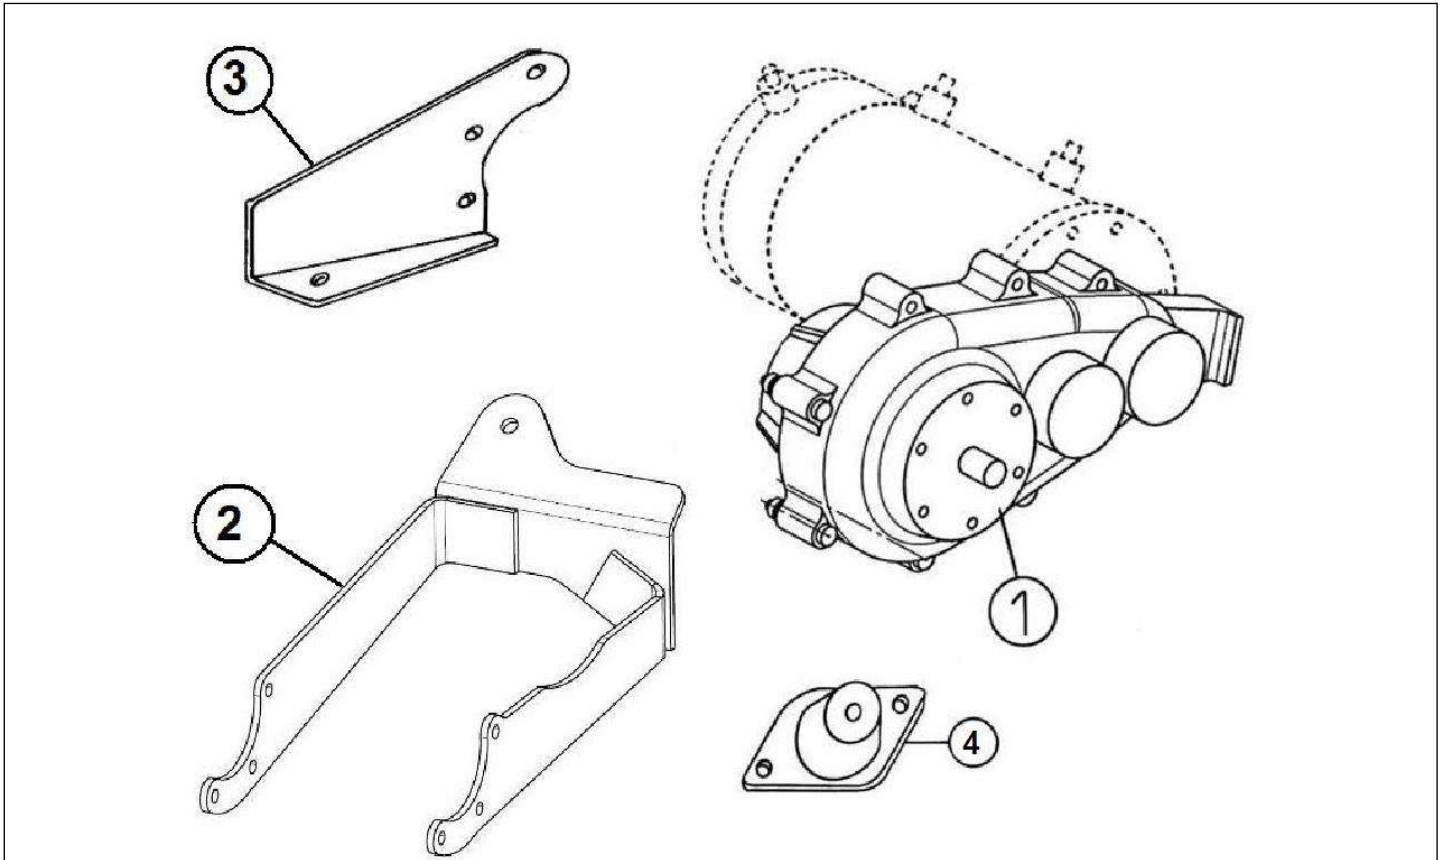

Spare parts

Transmission

Rep	Reference	Description	Qty	Remarks
1	123ME501	REDUCTION UNIT 1:12	1	
2	123MF003	SUPPORT FRONT REDUCTION	1	
3	123MF016	SUPPORT REAR REDUCTION	1	
4	121MG006	ENGINE MOUNTING 80SCH	1