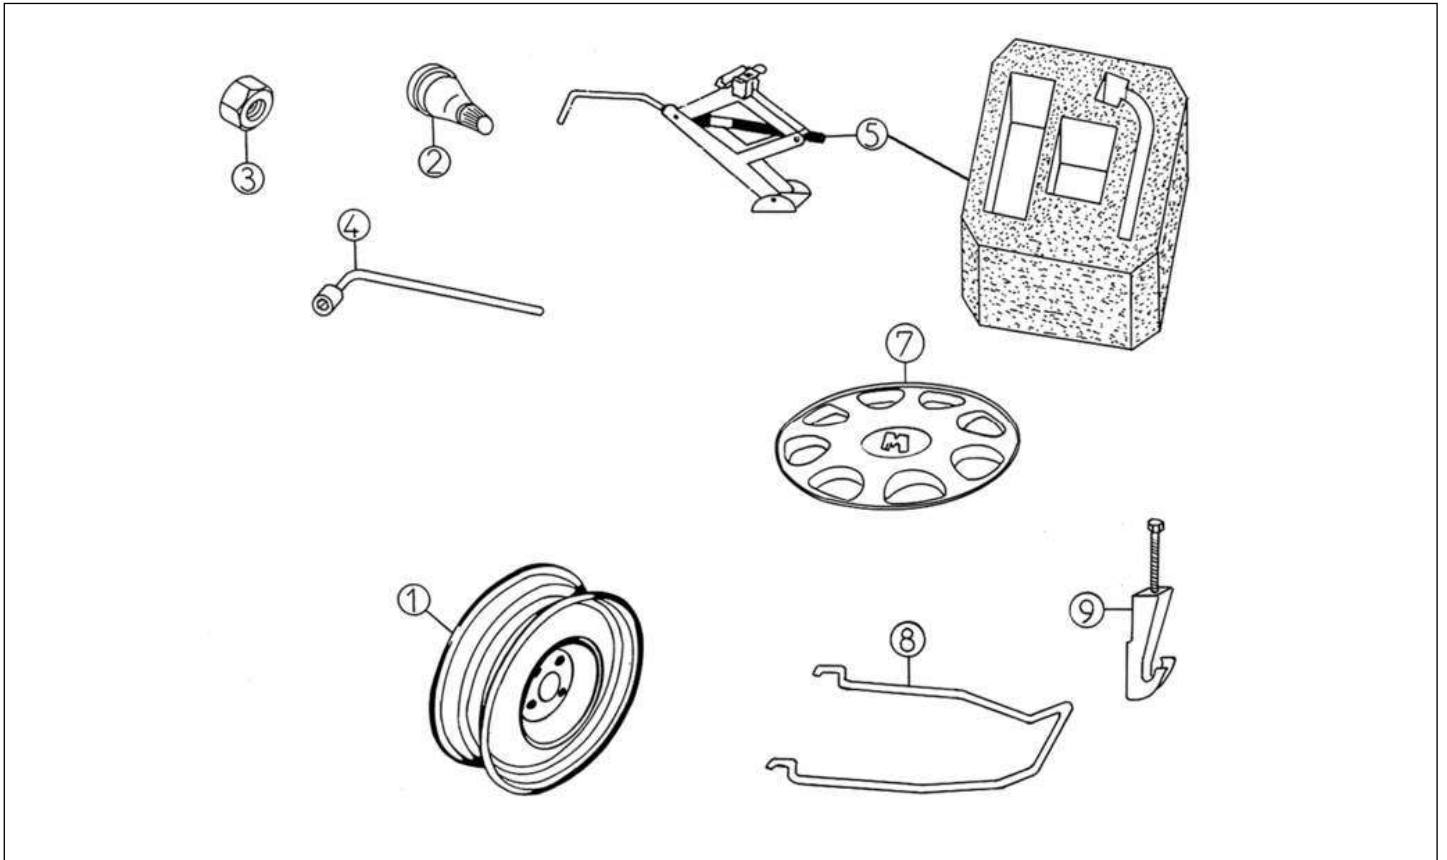

Spare parts

Wheels

Rep	Reference	Description	Qty	Remarks
1	126MB041	STEEL ROAD WHEEL 4X13	5	
2	126A43	TYRE VALVE	5	
3	126P044	WHEEL NUT 19 MM SPANNER SIZE	16	
4	126P046	WHEEL BRACE 19MM	1	
5	126MB045	VEHICLE JACK POLY BOX	1	
7	126MB049	MEGA WHEEL TRIM 13"	4	
8	126MB054A	SPARE WHEEL CARRIER. 145/70x13	1	FOR WHEEL 145/70X13
9	126MB055	SPARE WHEEL SECURING HOOK	1