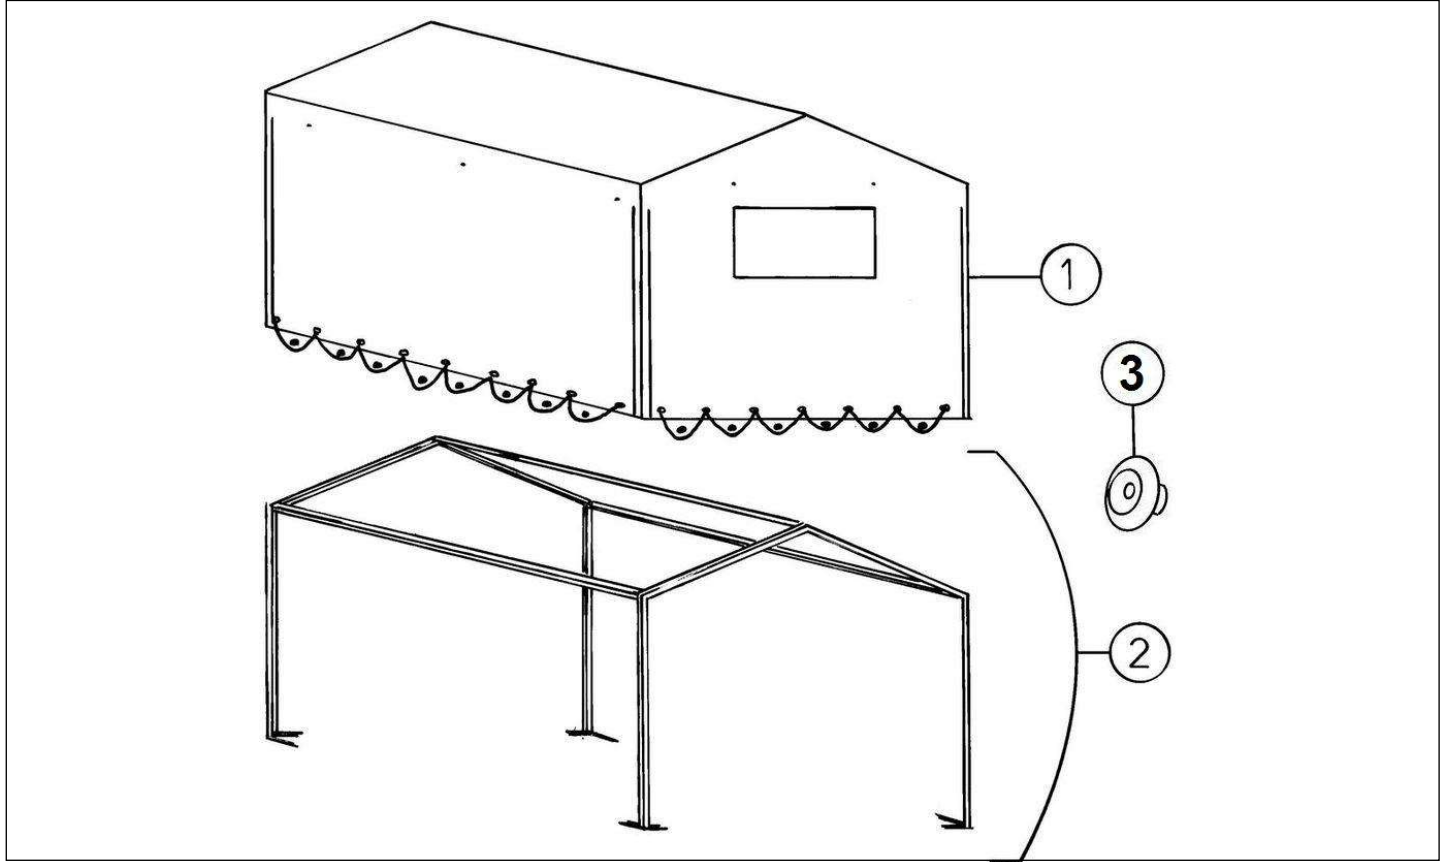

# MULTITRUCK ELECTRIC

25	120MB230	PUSH BUTTON	1
----	----------	-------------	---

Spare parts

Tarp

Rep	Reference	Description	Qty	Remarks
1	120MB250	COVER WITH ACCESSORIES	1	
2	120MB251	ROP SET	1	
3	127K412	CLIP DASHBOARD FIXING	X	