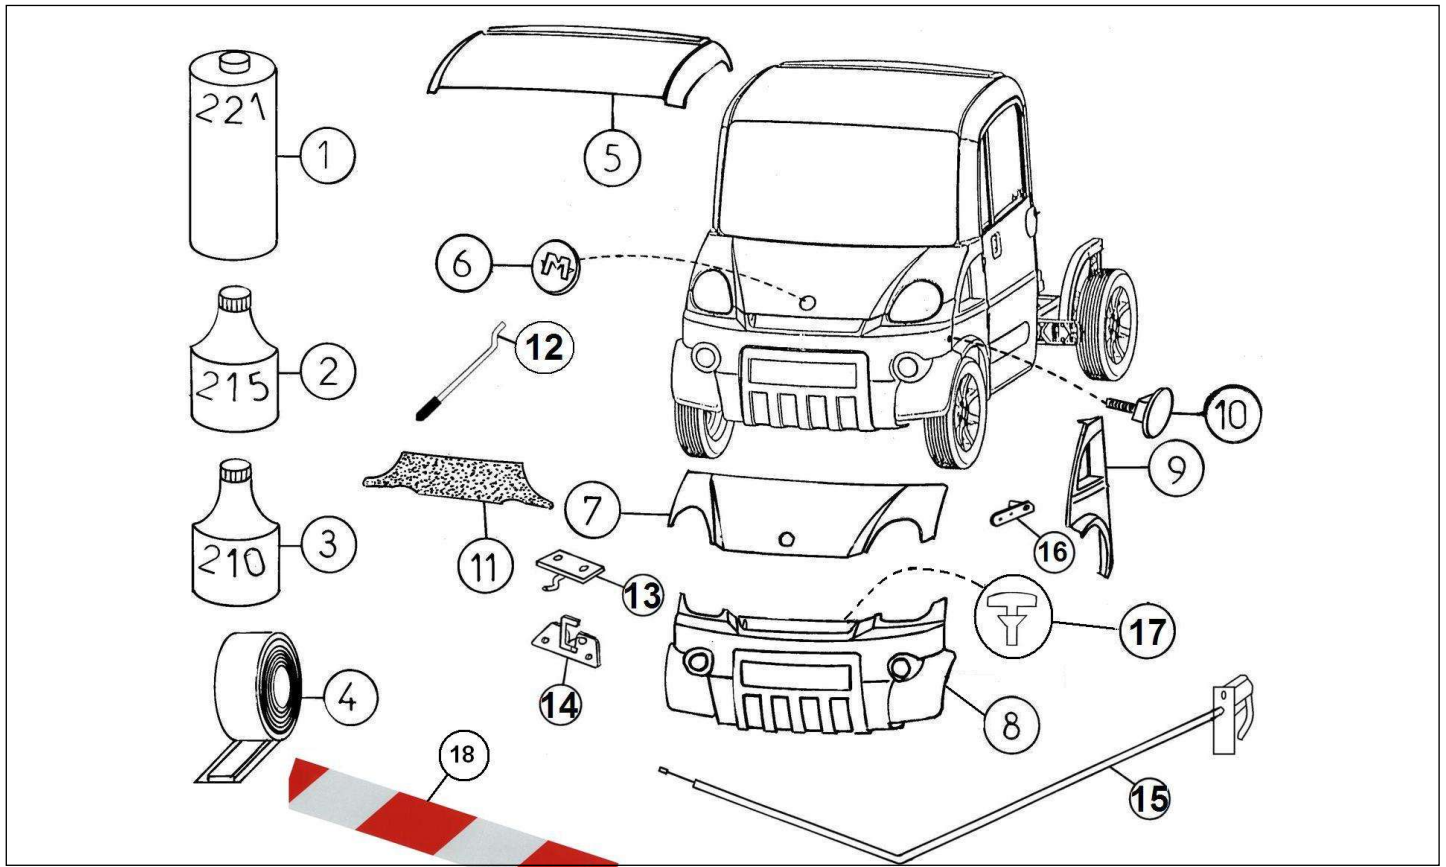

Spare parts

Body front

Rep	Reference	Description	Qty	Remarks
1	127K358	BODY PANEL ADHESIVE	X	
2	127K359	PLASTIC PRIMER 215	X	
3	127K360	ALUMINIUM PRIMER 210T	X	
4	127K357	BUTYL TAPE ROLL 2X10mmX20Mtrs	X	
5	127MD004	CAB ROOF ASSY	1	
6	127MB324	MEGA BONNET BADGE. DIA 70 mm	1	
7	127MD085	BONNET FRONT	1	
8	127MD019	FRONT BUMPER	1	
9	127MD013	L/H FRONT WING	1	
9	127MD014	R/H FRONT WING	1	
10	127AE349	FIXING STUD, FRONT BUMPER	2	
11	127MD081	BONNET SOUND PANEL	1	
12	127MD213	STAY BAR BONNET FRONT	1	
13	127K212	BONNET LOCK HOOK	1	
14	127K088	BONNET CATCH	1	
15	127AA087	BONNET RELEASE CABLE	1	
16	127R171	BONNET HINDGE L/H	1	
16	127R172	BONNET HINDGE R/H	1	
17	127MD086	BONNET BUMPER	2	
18	127MB907	REFLECTIVE TAPE	X	≡≡≡