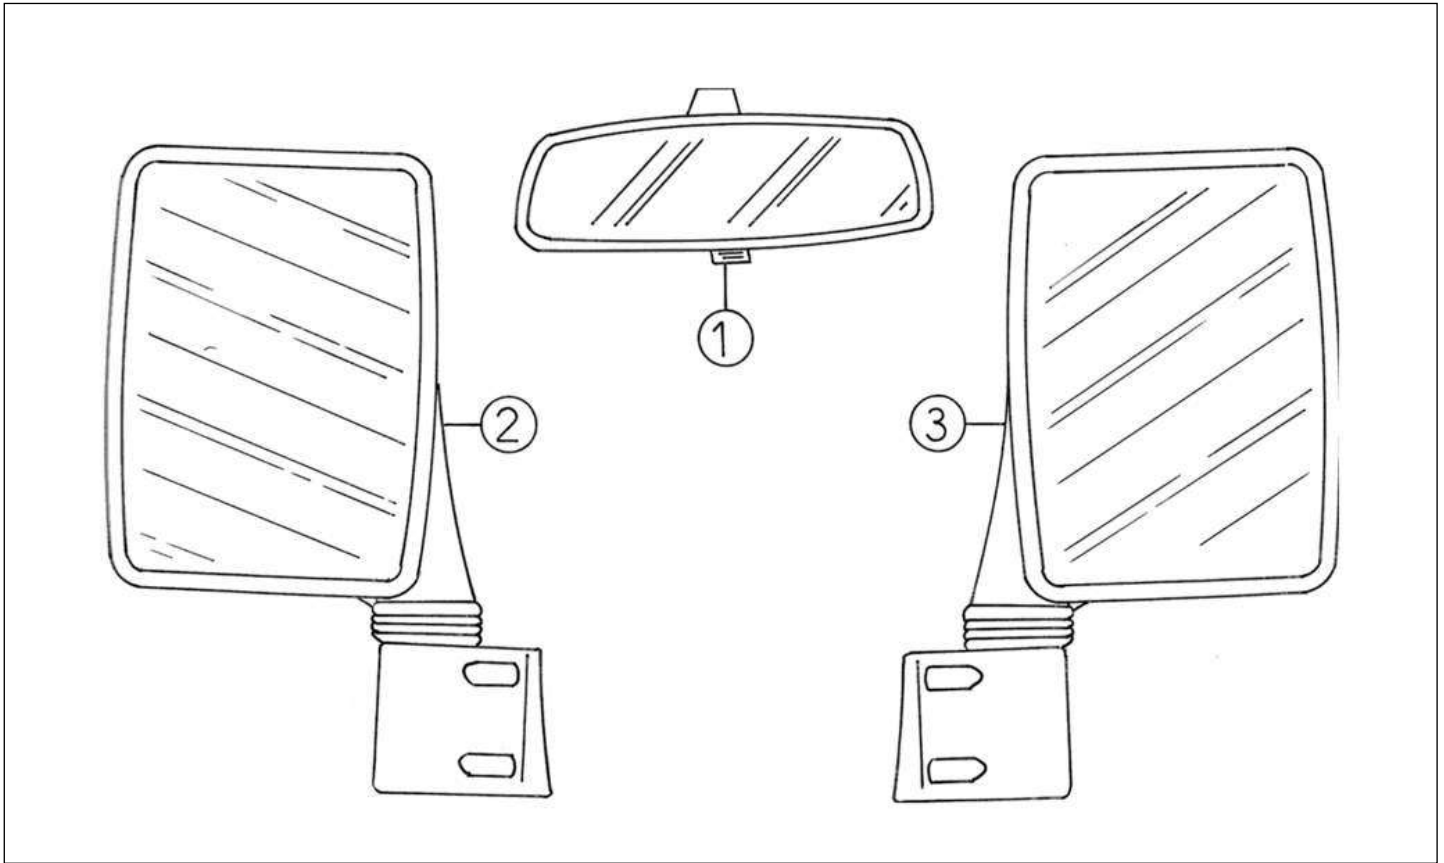

Spare parts

Glazing

Rep	Reference	Description	Qty	Remarks
1	127G125	INTERIOR REAR VIEW MIRROR	1	
2	127MB141	REAR VIEW MIRROR L/H	1	
2	127MB142	REAR VIEW MIRROR R/H	1