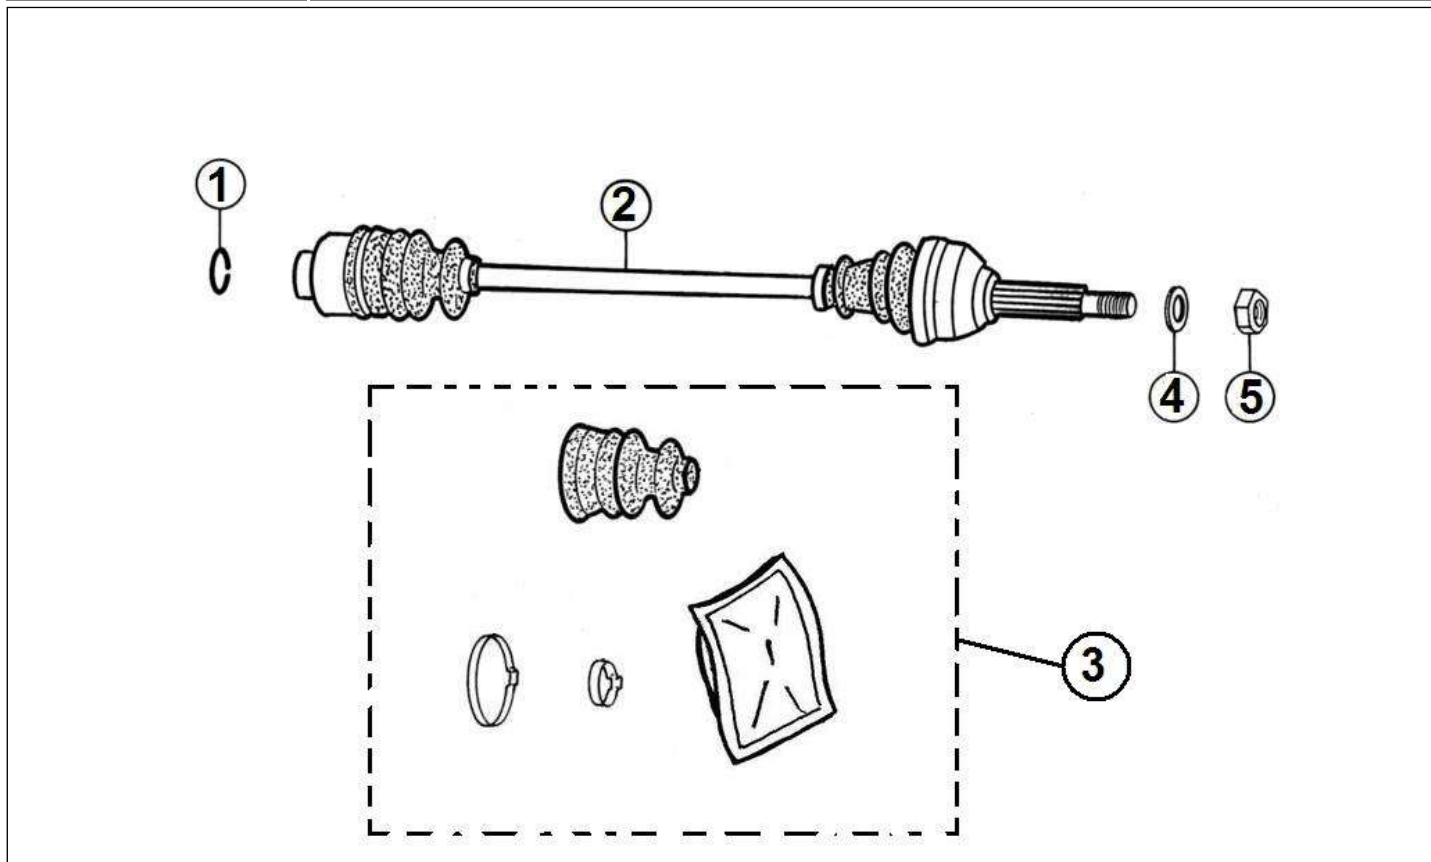

## MULTITRUCK ELECTRIC

24	123MCC45	BEARING	1
25	123MCC29	GEARBOX CASING L/H	1
26	123MEC46A	GEARBOX CASING R/H	1

Spare parts

Drive shafts

Rep	Reference	Description	Qty	Remarks
1	123A25A	CIRCLIP. DRIVESHAFT SPLINE	2	
2	123MF518	DRIVESHAFT RIGHT	1	
2	123MF519	DRIVESHAFT LEFT	1	
3	123ME031	KIT DRIVESHAFT WHEEL	1	
3	123ME034	KIT DRIVESHAFT GAITOR	1	
4	125A6	PLAIN WASHER 16mm DIA	2	
5	125A7	NUT 16X150 ( LOCKNUT)	2	