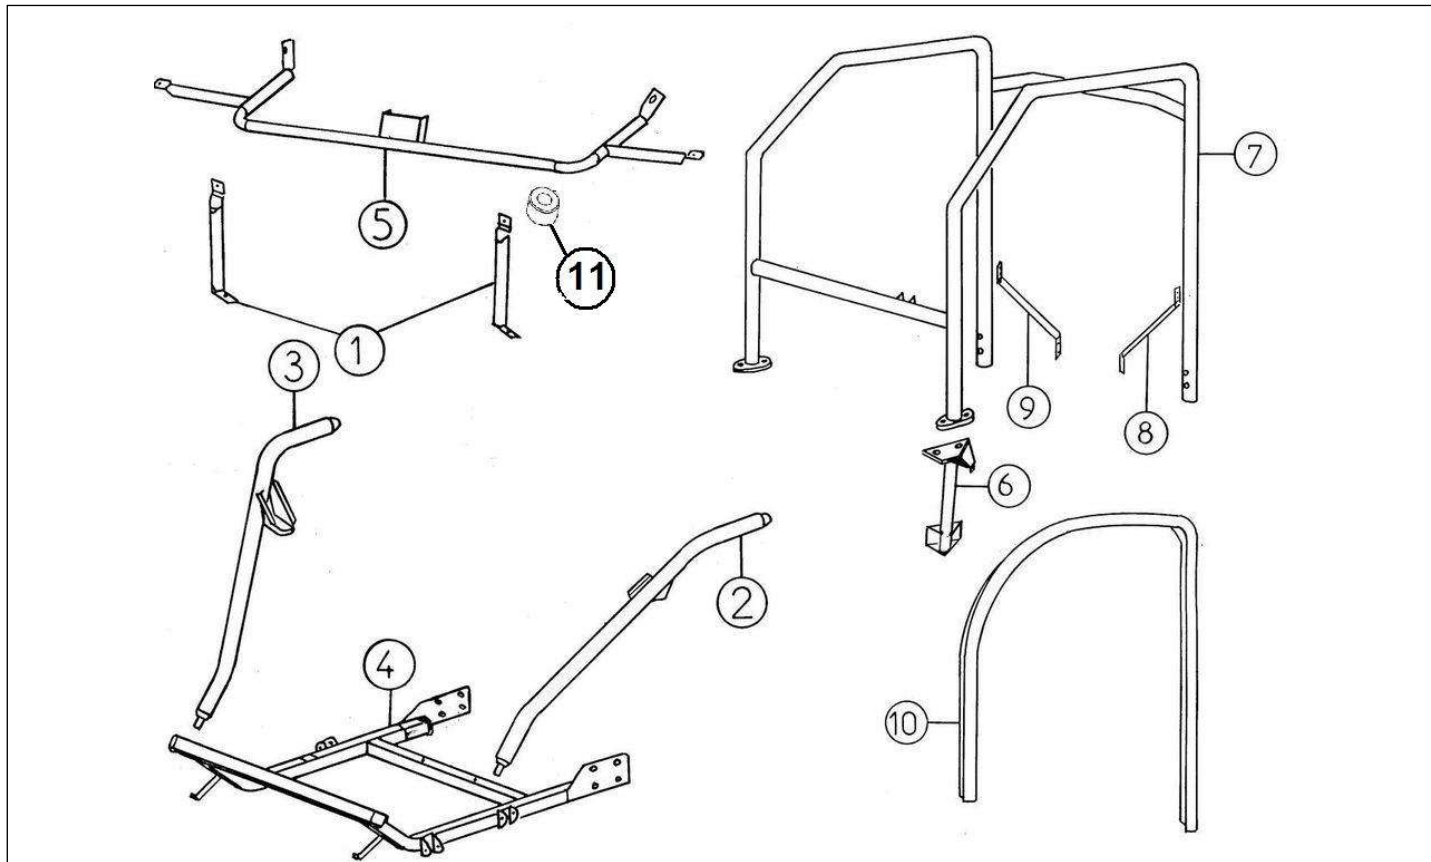

Spare parts

Chassis

Rep	Reference	Description	Qty	Remarks
1	127MD315	BRACKER	2	
2	127MD311	L/H/F SUPPORT TUBE	1	
3	127MD310	R/H/F SUPPORT TUBE	1	
4	127ME812	ENGINE FRAME	1	
5	127MD317	BUMPER SUPPORT BAR	1	
6	127MD601	L/H CONNECTION MEMBER ARCH	1	
6	127MD602	R/H CONNECTION MEMBER ARCH	1	
7	127MD614	ROLL CAGE	1	☒
7	127MD614Z	ROLL CAGE	1	☒
8	127MB643	ROLL CAGE SUPPORT BAR L/H	1	
9	127MB642	ROLL CAGE SUPPORT BAR R/H	1	
10	127MD623	CAB DOOR FRAME LEFT	1	
10	127MD622	CAB DOOR FRAME RIGHT	1	
11	127MD167	SPACER	2