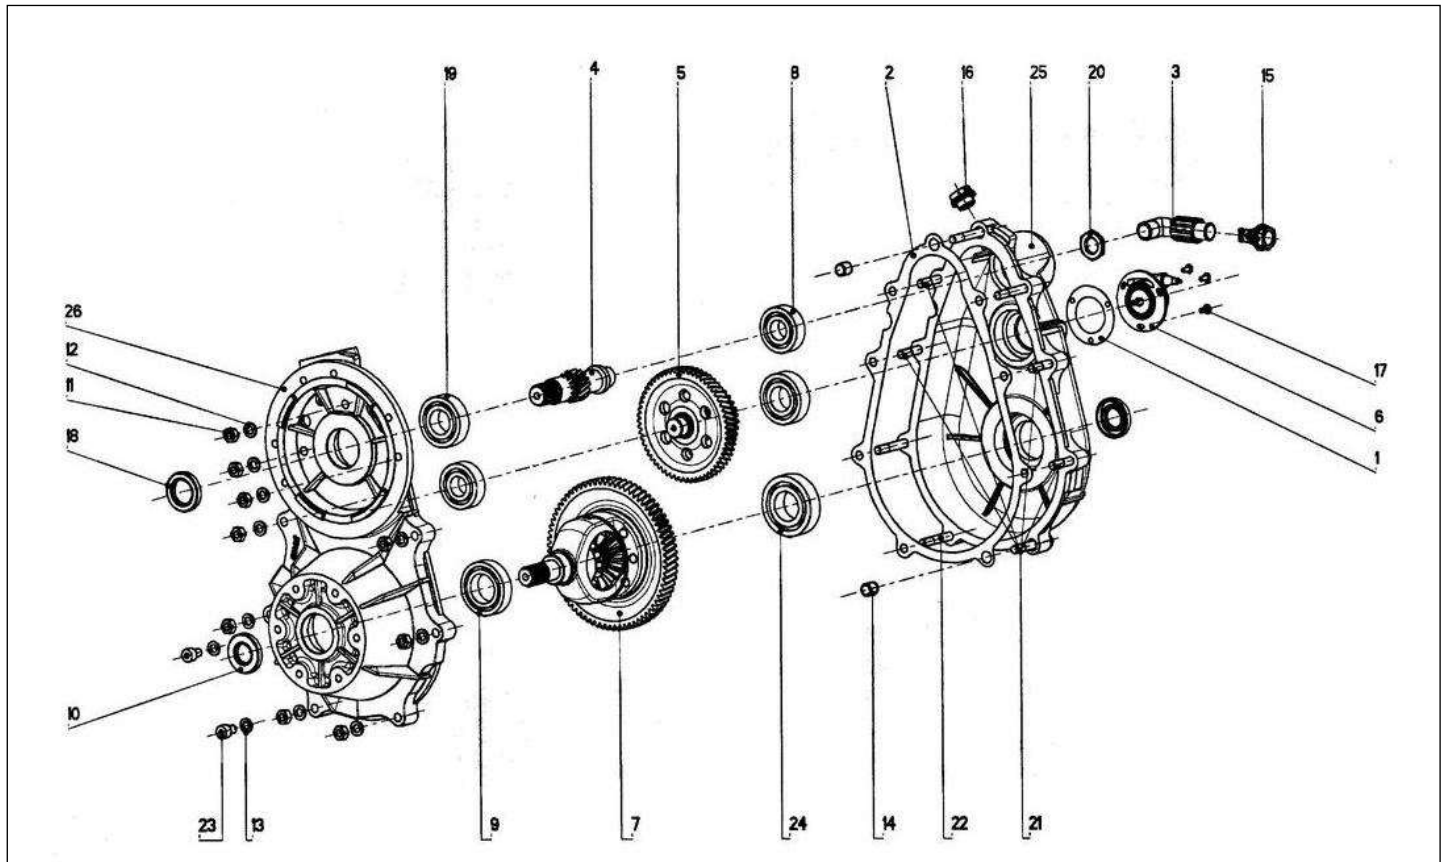

Spare parts

Transmission

Rep	Reference	Description	Qty	Remarks
1	123MC012A	GEARSHIFT LEVER COMPLETE	1	
3	128AA002	PROXIMITY SWITCH	2	
4	123AA015	GAITOR	1	

MULTITRUCK ELECTRIC

Spare parts

Transmission

Rep	Reference	Description	Qty	Remarks
1	123AC50	GASKET	1	
2	123MCC43	GASKET	1	
3	123MCC02	OIL FILLER TUBE ELBOW	1	
4	123MCC20	INPUT SHAFT	1	
5	123MCC21	GEAR	1	
6	123AAC48	Speed Sensor	1	
7	123MCC54	FINAL DRIVE UNIT 8:1	1	
8	123AC4	BEARING	2	
9	123AC45	BEARING	1	
10	123AC1	DRIVE SHAFT OIL SEAL	2	
11	123AC37	NUT	9	
12	123AC36	WASHER	9	
13	123AC30	WASHER	2	
14	123MBC40	DOWEL	2	
15	123AC12	PLUG	1	
16	123MBC47	PLUG	1	
17	123AC51	SCREW	3	
18	123AC1N	INPUT SHAFT OIL SEAL	1	
19	123AC4N	BEARING	2	
20	123MCC22	NUT	1	
21	123MCC23	SCREW	5	
22	123MCC30	SCREW	4	
23	123MCC15	SCREW	2	