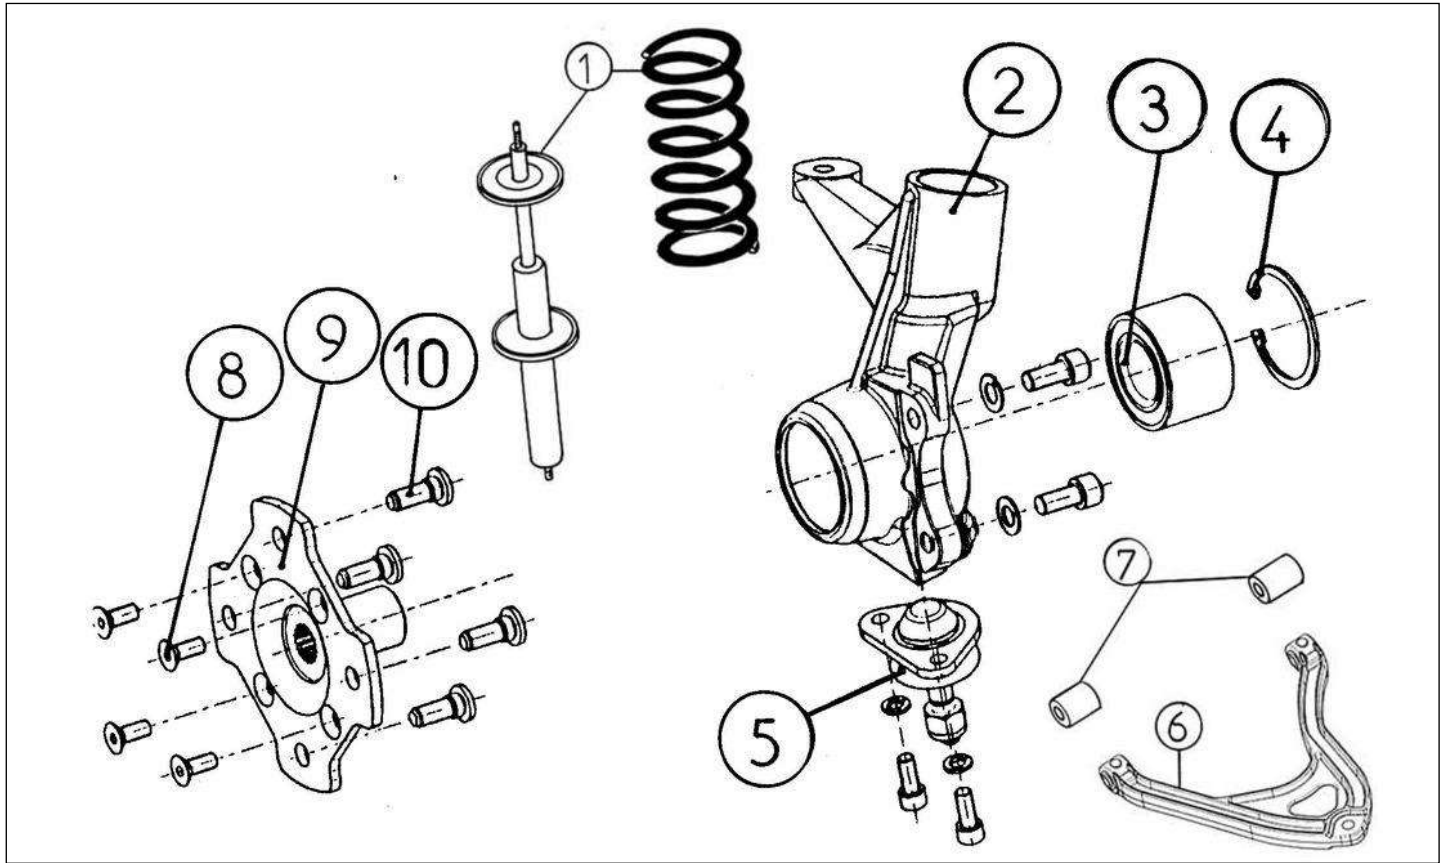

Spare parts

Front Axel / Steering

Rep	Reference	Description	Qty	Remarks
1	124ME509	FRONT SHOCK ABSORBER	2	
2	124K010	L/H HUB ASSY	1	
2	124K011	R/H HUB ASSY	1	
3	124G002	FRONT WHEEL BEARING	2	
4	124G006	CIRCLIP	2	
5	124K008	BALLJOINT	2	
6	124L005	FRONT WISHBONE	2	
7	124A7	RUBBER BUSH	2	
8	126K029	COUNTERSUNK SCREW, BRAKE DISC	8	
9	124K038	DRIVE FLANGE	2	
10	126K028A	FRONT WHEEL STUD	8