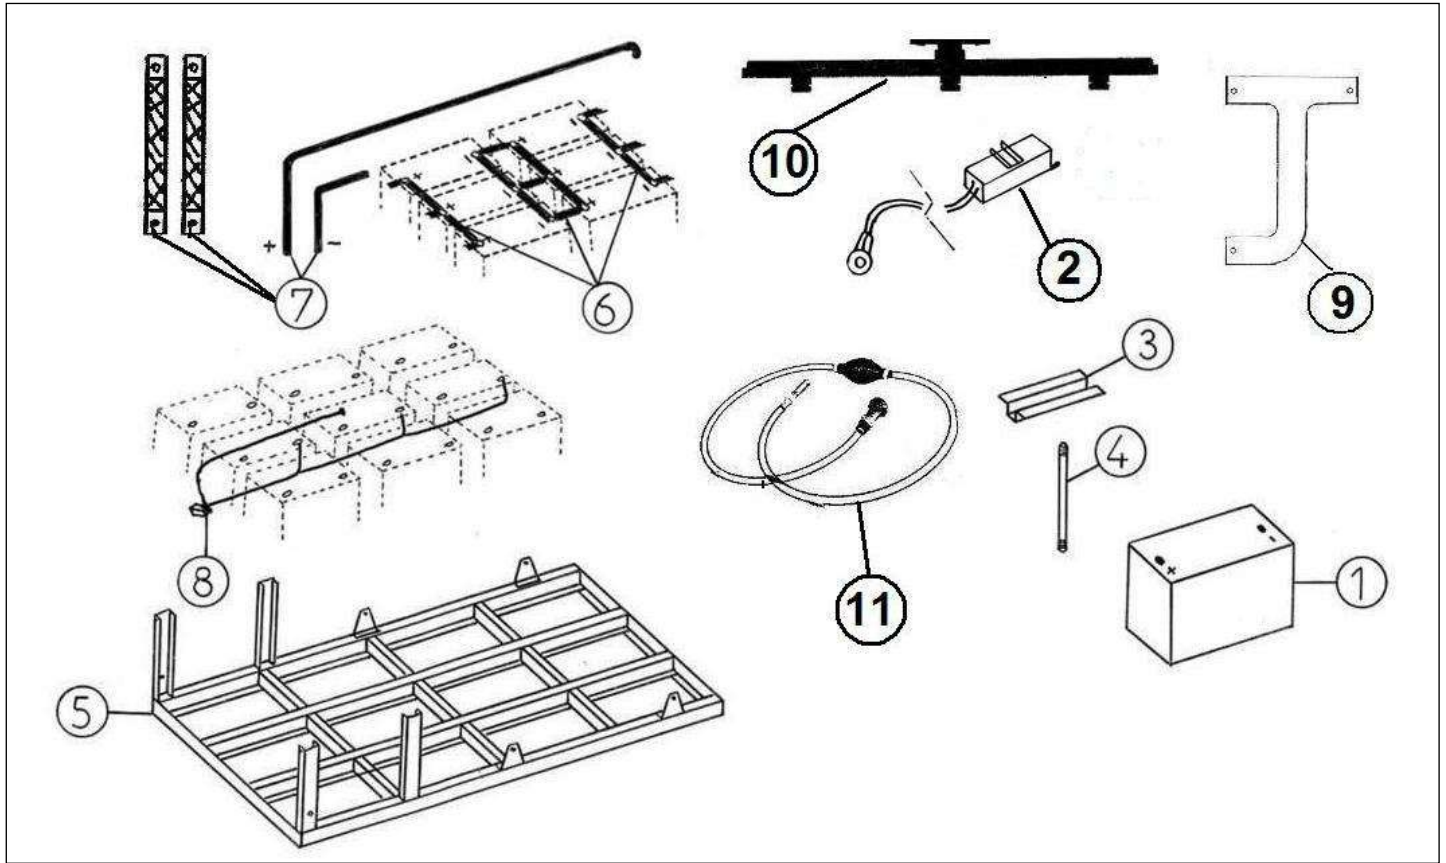

Spare parts

Energy supply

Rep	Reference	Description	Qty	Remarks
1	121MC212	TRACTION BATTERY GREY ABT	X	TIGHT BATTERY
1	121MM237A	TRACTION BATTERY RED TROJAN	1	
1	120MM001A	PACK OF 8 RED BATTERIES TROJAN	1	
1	120MC002	PACK OF 12 GREY BATTERIES ABT	1	TIGHT BATTERY
2	121MF719	ELECTRIC BATTERY SENSOR	1	
3	121MC213	BATTERY CLAMP FOR SHORT 8	X	
4	121MC218	BATTERY FIXING CLAMP ROD	X	TIGHT BATTERY
4	121MM218	BATTERY ROD MOUNTING	X	OPEN BATTERY
5	127MM680	BATTERY PALLET	1	OPEN BATTERY
5	127ME680	BATTERY PALLET	1	TIGHT BATTERY
6	121ME216	BATTERY HARNESS KIT. 12 BATTERIES	1	TIGHT BATTERY
6	121MM900	HARNESS LENGTH 200mm	4	OPEN BATTERY
6	121MM901	HARNESS LENGTH 345mm	3	OPEN BATTERY
7	121ME710	BATTERY HARNESS	1	TIGHT BATTERY
7	121ME710A	BATTERY HARNESS	1	OPEN BATTERY
8	121ME715	HARNESS BMS	1	
8	121ME715F	HARNESS BMS	1	
10	121MM211	BATTERY CENTRAL FILLING KIT	1	STOPPERS-PIPES AND CONNECTORS
11	121MM212	HAND PUMP CENTRAL FILLING +TANK	1