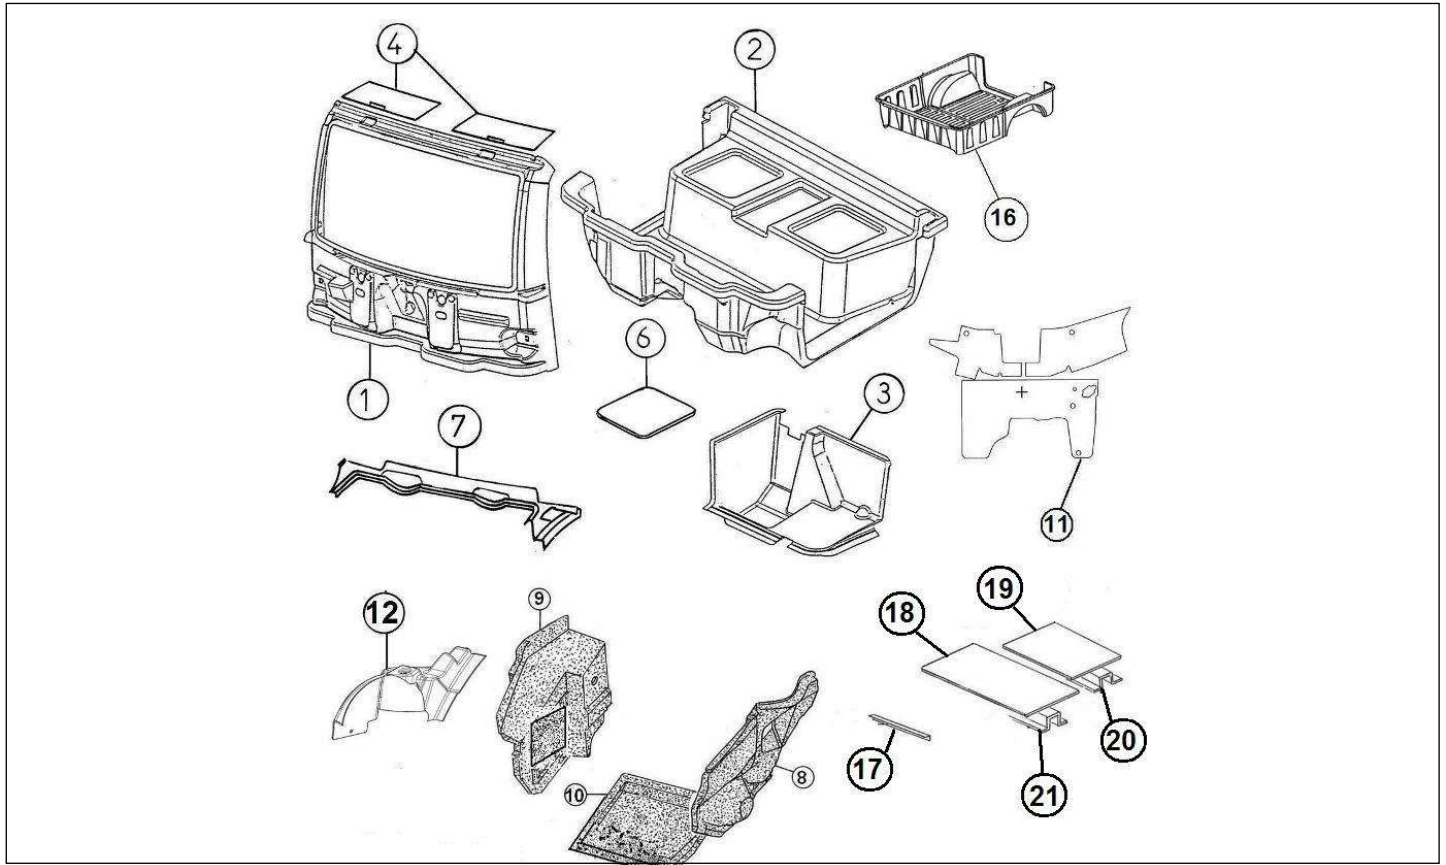

Spare parts

Body front

Rep	Reference	Description	Qty	Remarks
1	127MD020	CABIN FRONT PANEL	1	
2	127MD346	FRONT PLATFORM	1	
2	127MD346Z	FRONT PLATFORM	1	
3	127MD814	INTERIOR CASE	1	
4	127MB129	SUN VISOR WITH MAP POUCH	2	
6	127MD620	R/H CAB FLOOR	2	
7	127MD153	DASHBOARD FRONT PANEL	1	
8	127MD423	SOUND PANEL LEFT INNER WING	1	
9	127MD824	FULL RIGHT INSONO	1	
10	127AP229	ENGINE LOWER SOUND PANEL	1	
11	127MD425	BULKHEAD SOUND PANEL	0	part removed in series
12	127MD162	L/H/F WING CAPPING PANEL	1	
12	127MD163	R/H/F WING CAPPING PANEL	1	
17	127MC683	PLATE FALSE FLOOR	1	
18	127MC681A	FALSE FLOOR. LONG. FRONT.	1	
19	127MC681	FALSE FLOOR. SHORT. FRONT.	1	
20	127MC685	REAR CROSS MEMBER OMEGA	1	
21	127MC684	FRONT CROSS MEMBER OMEGA	1