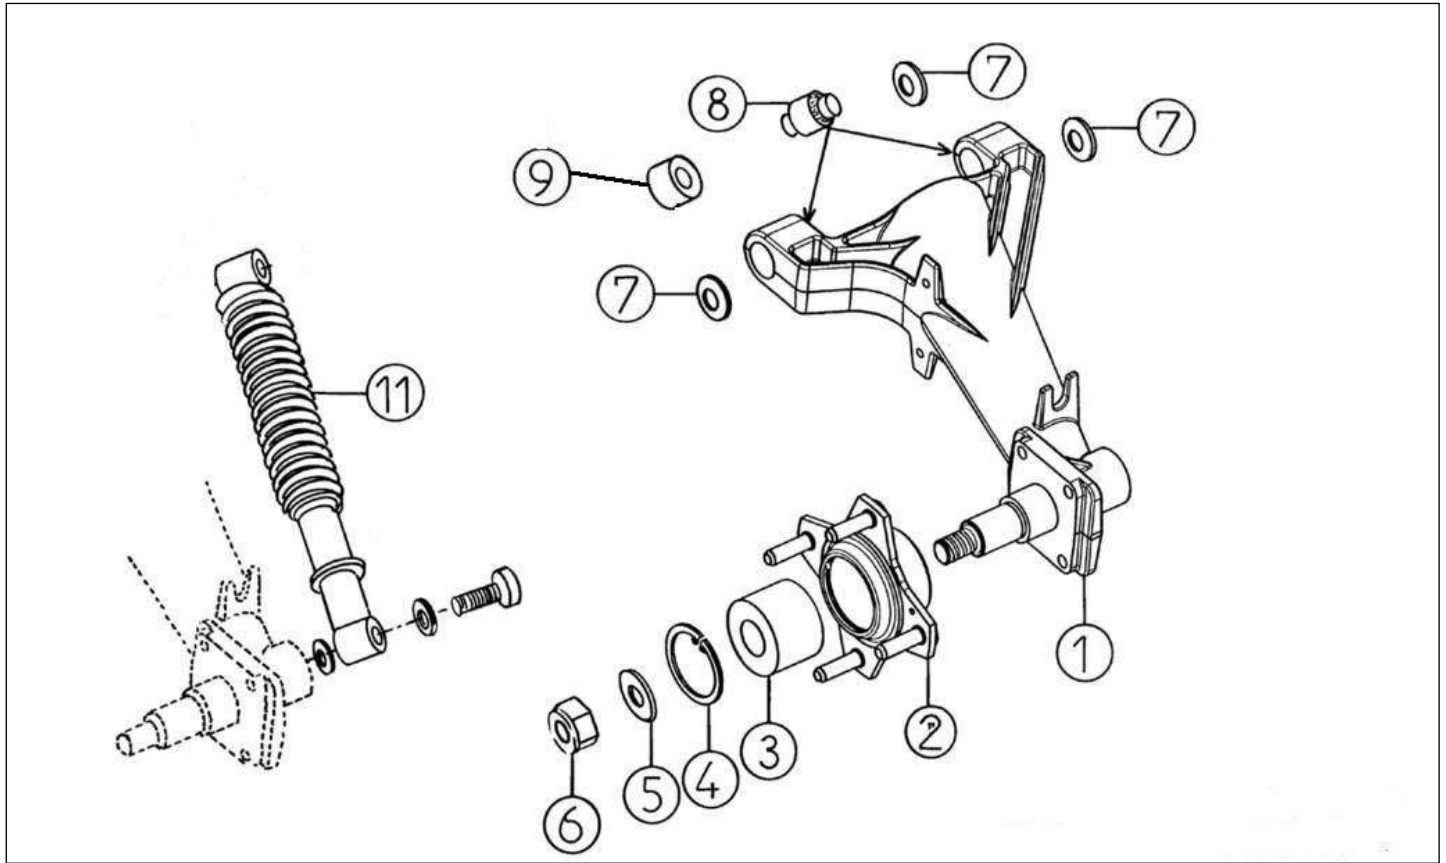

Spare parts

Rear axel

Rep	Reference	Description	Qty	Remarks
1	125MB021A	REAR TRAILING ARM ASSY COMPLETE	2	
2	125MB036	REAR HUB FLANGE	2	
3	125MB004	BEARING TWIN RACE ASSY	2	
4	125MB037	REAR WHEEL BEARING CIRCLIP	2	
5	125MB024	WASHER, FLANGE NUT	2	
6	125A7	NUT 16X150 (LOCKNUT)	2	
7	125K031	SHOULDERED WASHER, REAR	3	
8	125MB023	RUBBER BUSH	4	
9	125MB030	SPACER	2	
11	125MC003	SHOCK ABSORBER REAR	2