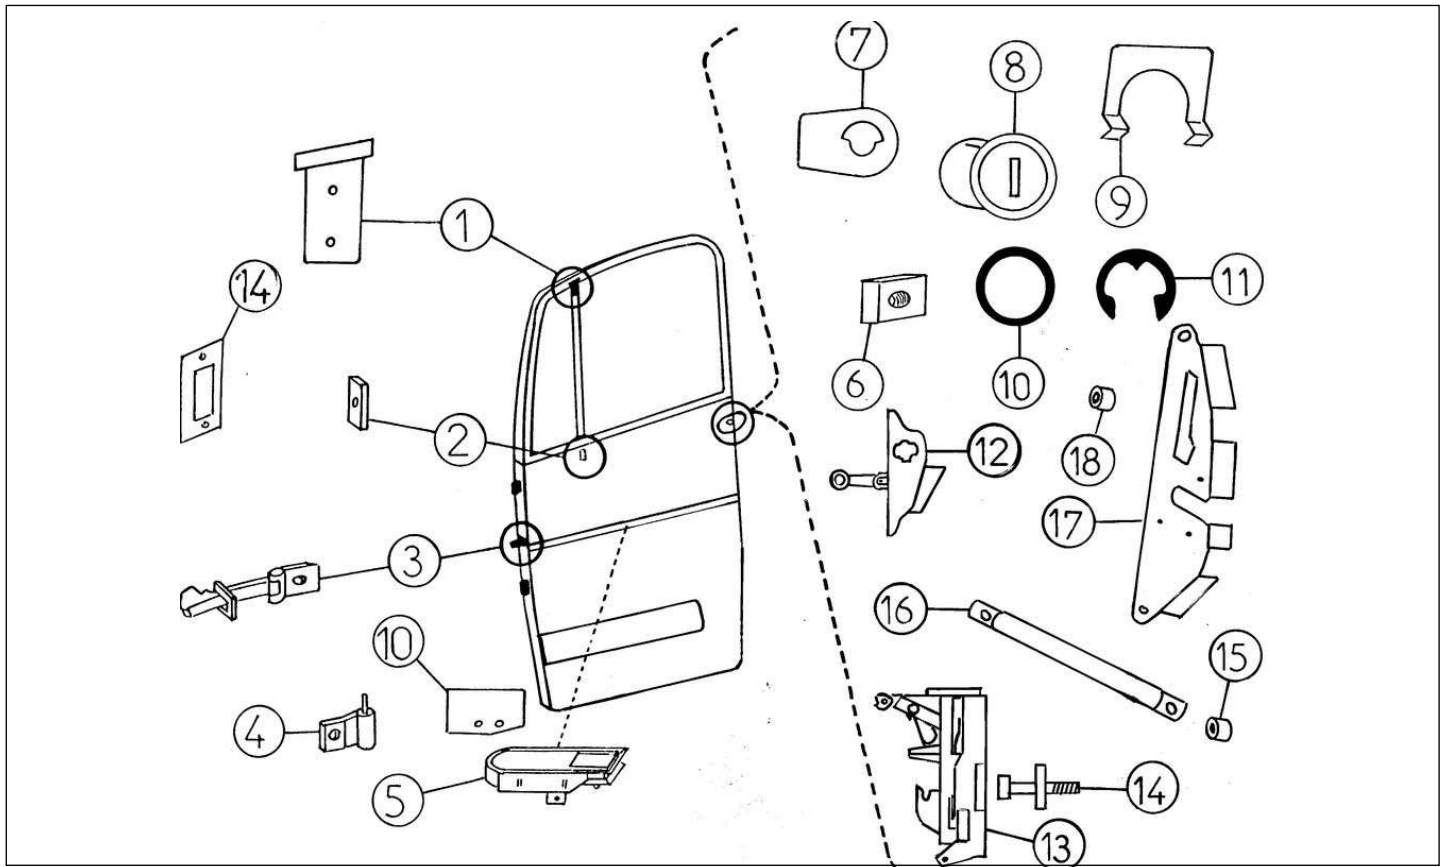

Spare parts

Doors

Rep	Reference	Description	Qty	Remarks
1	127MB631	MOUNTING BRACKET R/H	1	
1	127MB630	MOUNTING BRACKET L/H	1	
2	127MB625	PLATE	2	
3	127MB048	CHECK LINK	2	
4	127MB060	CAB DOOR HINDGE FIXED. RIGHT	2	
4	127MB061	CAB DOOR HINDGE FIXED. LEFT	2	
5	127AA071	INNER DOOR HANDLE	2	
6	127MB645	SQUARE NUT, OUTER DOOR HANDLE	2	
7	127AA069	PLATE L/H	1	
7	127AA070	PLATE R/H	1	
8	124G019	LOCK BARREL AND KEY KIT	1	
9	127K056	KEY BARREL FIXING CLIP	2	
10	127AA083	WASHER	2	
11	127AA084	CIRCLIP	2	
12	127AA105	R/H OUTER DOOR HANDLE	1	
12	127AA106	L/H OUTER DOOR HANDLE	1	
13	127K062	L/H DOOR LOCK ASSY	1	
13	127K063	R/H DOOR LOCK ASSY	1	
14	127K064	DOOR LOCK STRIKER PIN	2	
15	127MD144	SPACER 15/6,4/6	2	
16	127MD057	BRACKET	2	
17	127MD231	L/H DOOR LOCK ASSY SUPPORT	1	
17	127MD232	R/H DOOR LOCK ASSY SUPPORT	1