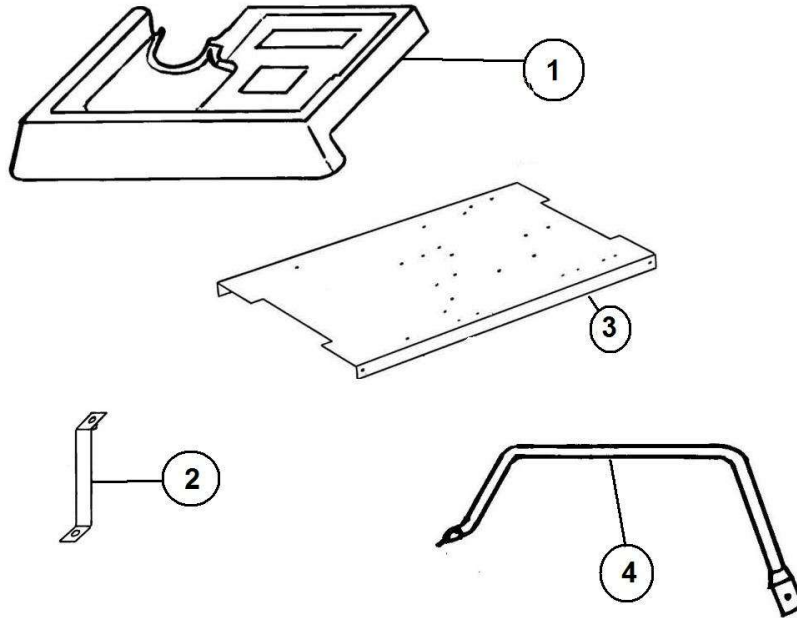

Spare parts

Energy supply

Rep	Reference	Description	Qty	Remarks
1	121ME731	COVER PLATE ENGINE	1	
2	121MF732	SUPPORT CAP PLATINIZES	3	
3	121ME704	ASYNCHRONOUS MOTOR CONTROL	1	
4	121MF229	PLATE HOLDER	2