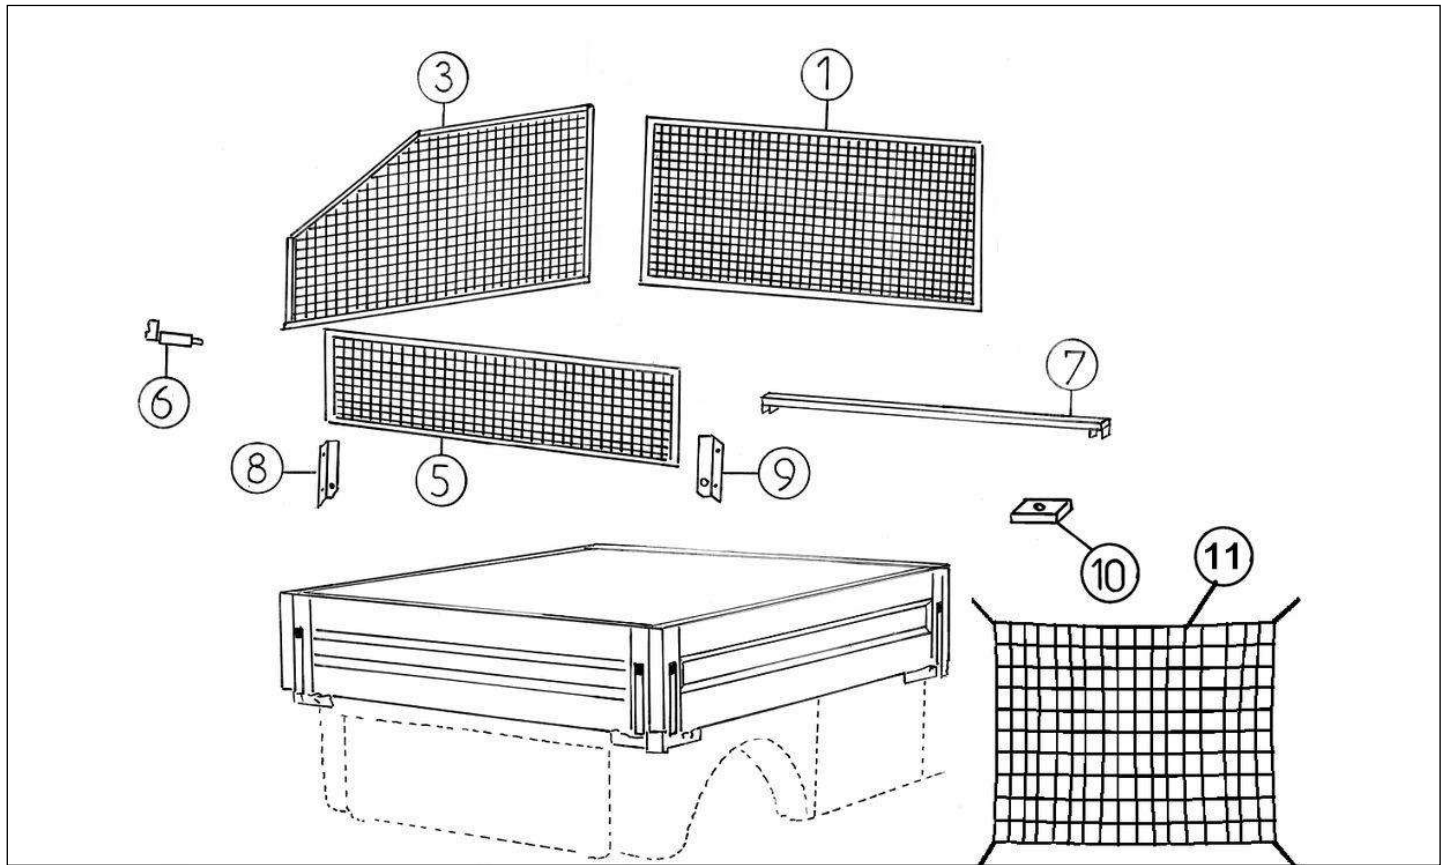

Spare parts

Cages

Rep	Reference	Description	Qty	Remarks
1	127MB710	FRONT CAGE. DROPSIDE	1	SIDE FLAP
3	127MB712	R/H CAGE. LONG. DROPSIDE	1	SIDE FLAP
3	127MB711	L/H CAGE. LONG. DROPSIDE	1	SIDE FLAP
5	127MB713	REAR CAGE. DROPSIDE	1	SIDE FLAP
6	127MB993	REAR CAGE PANEL QUICK RELEASE	2	SIDE FLAP
7	127MB717	DROPSIDE LEAF CAGE LATERAL TOP	1	SIDE FLAP
8	127MB737	BRACKET REAR L/H DROPSIDE	1	SIDE FLAP
9	127MB736	BRACKET REAR R/H DROPSIDE	1	SIDE FLAP
10	127MB714	SPACER CAGE SUPPORT BAR	2	DUMP TRUCK
11	127MB726	DROPSIDE NET	1