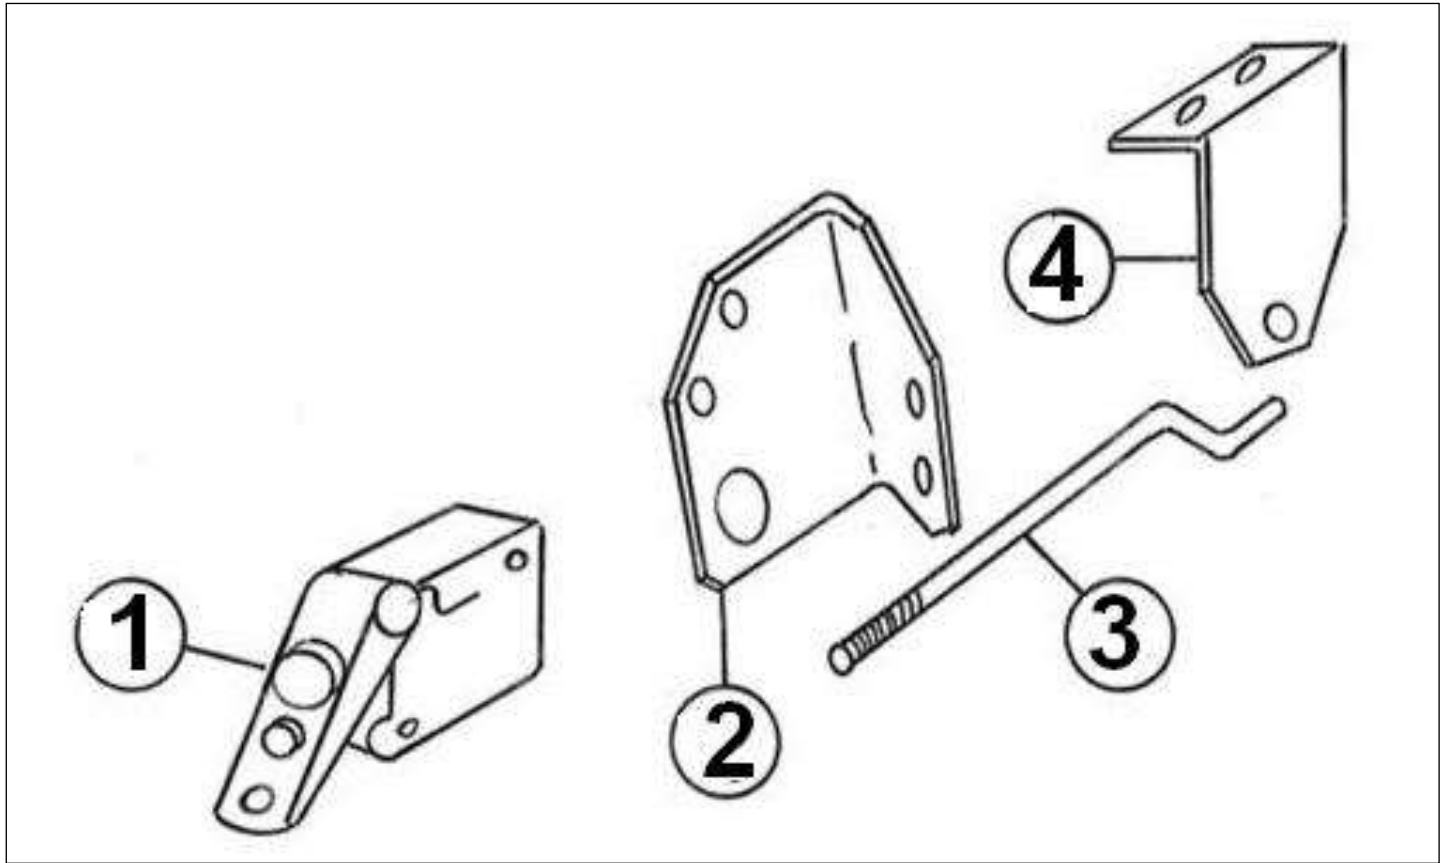

Spare parts

Brakes, Hydraulic system

Rep	Reference	Description	Qty	Remarks
1	126MB016	LOAD SENSING VALVE	1	
2	126MB090	LOAD SENSING VALVE SUPPORT	1	
3	126MB050	LOAD SENSING VALVE OPERATING	1	
4	126MB091	MOUNTING BRKT. LOAD SENSING	1