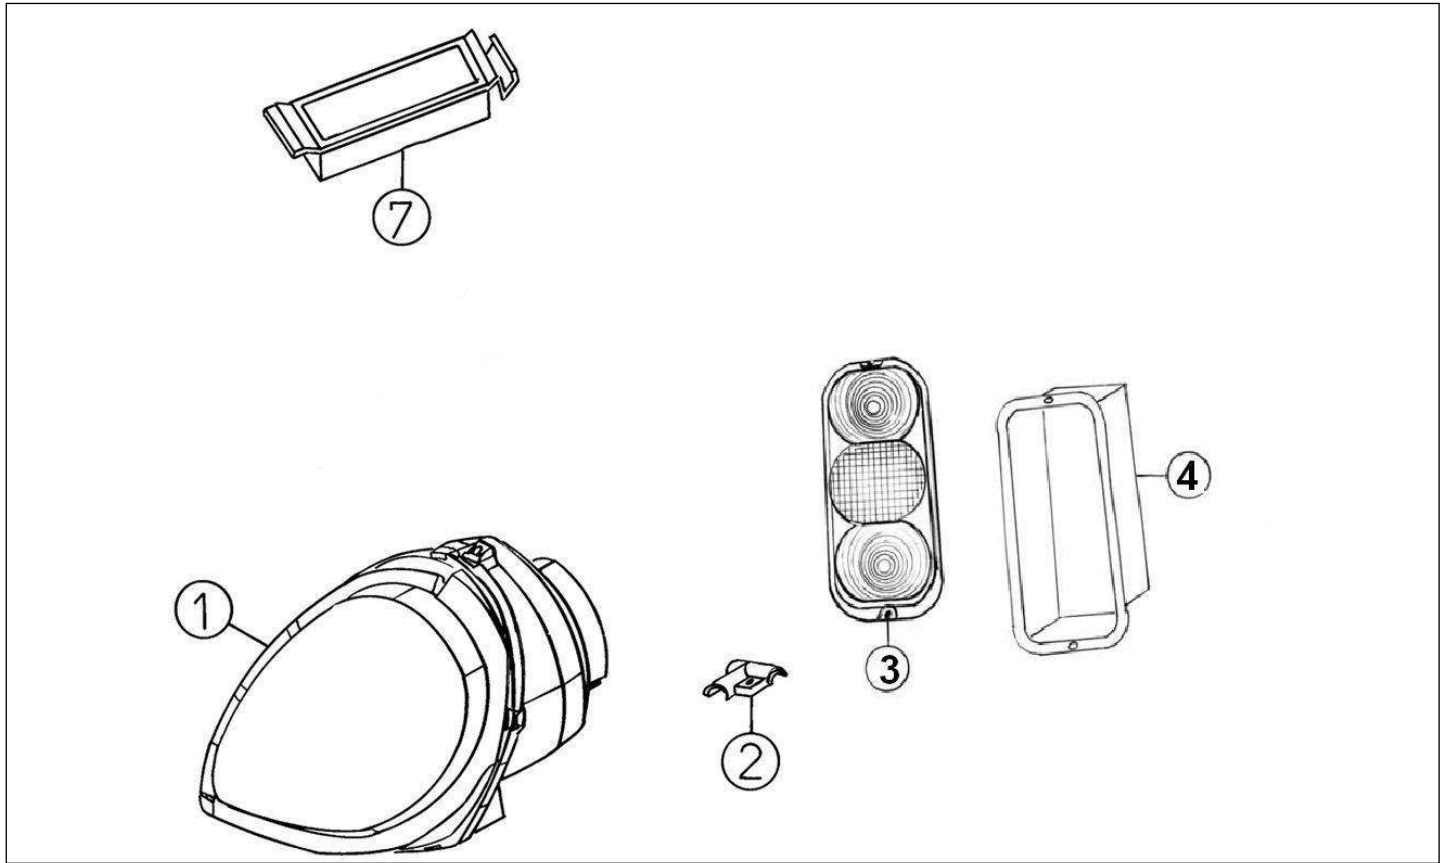

Spare parts

Lights

Rep	Reference	Description	Qty	Remarks
1	128R003	L/H HEADLAMP UNIT FR	1	☒
1	128R003Z	L/H HEADLAMP UNIT UK	1	☒
1	128R004Z	R/H HEADLAMP UNIT UK	1	☒
1	128R004	R/H HEADLAMP UNIT FR	1	☒
2	128R063	L/H HEADLAMP FIXING BRACKET	1	
2	128R064	R/H HEADLAMP FIXING BRACKET	1	
3	128MB008	REAR LAMP ASSY (FR+UK)	2	
4	128MB017	REAR LAMP FIXING BOX	2	
7	128AA051	NUMBER PLATE LAMP ASSY	1	
7	128MB051	NUMBER PLATE LAMP ASSY	1	FOURGON