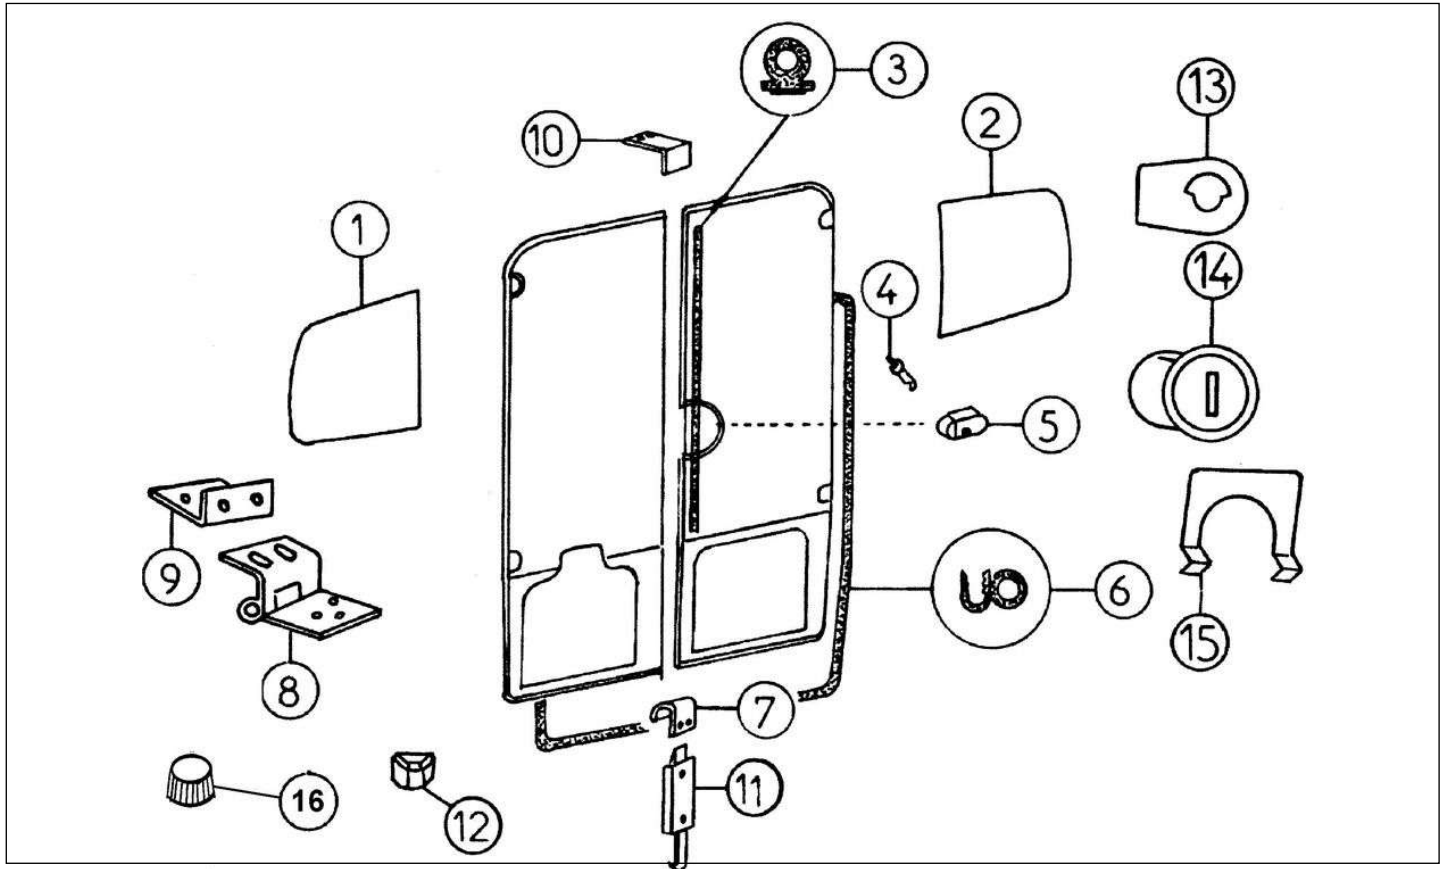

Spare parts

Van body

Rep	Reference	Description	Qty	Remarks
1	127K111V	R/H/R QUARTER GLASS TINTED	1	CAUTION TO LEFT DOOR MEGA
2	127K110V	L/H/R QUARTER GLASS TINTED	1	CAUTION TO RIGHT DOOR MEGA
3	127AD640	JOINT	1	==
4	127MB798	BRACKET	1	
5	127MB062	CAB OUTER DOOR HANDLE	1	
6	127MB796	MAIN SEAL. REAR DOORS	1	
7	127MB799	DOOR CATCH	1	
8	127MB800	HINDGE	4	
9	127MB801	HINDGE SUPPORT PLATE	4	
10	127MB802	UPPER BRACKET	1	
11	127MB803	CATCH A ZIPPER	2	
12	128MB051	NUMBER PLATE LAMP ASSY	1	
13	127MB070	LOCK OPERATING PLATE	1	
14	124MB019A	IGNITION LOCK+4 BARRELS	1	
15	127K056	KEY BARREL FIXING CLIP	1	
16	127MB086	DOOR ABUTMENT	4