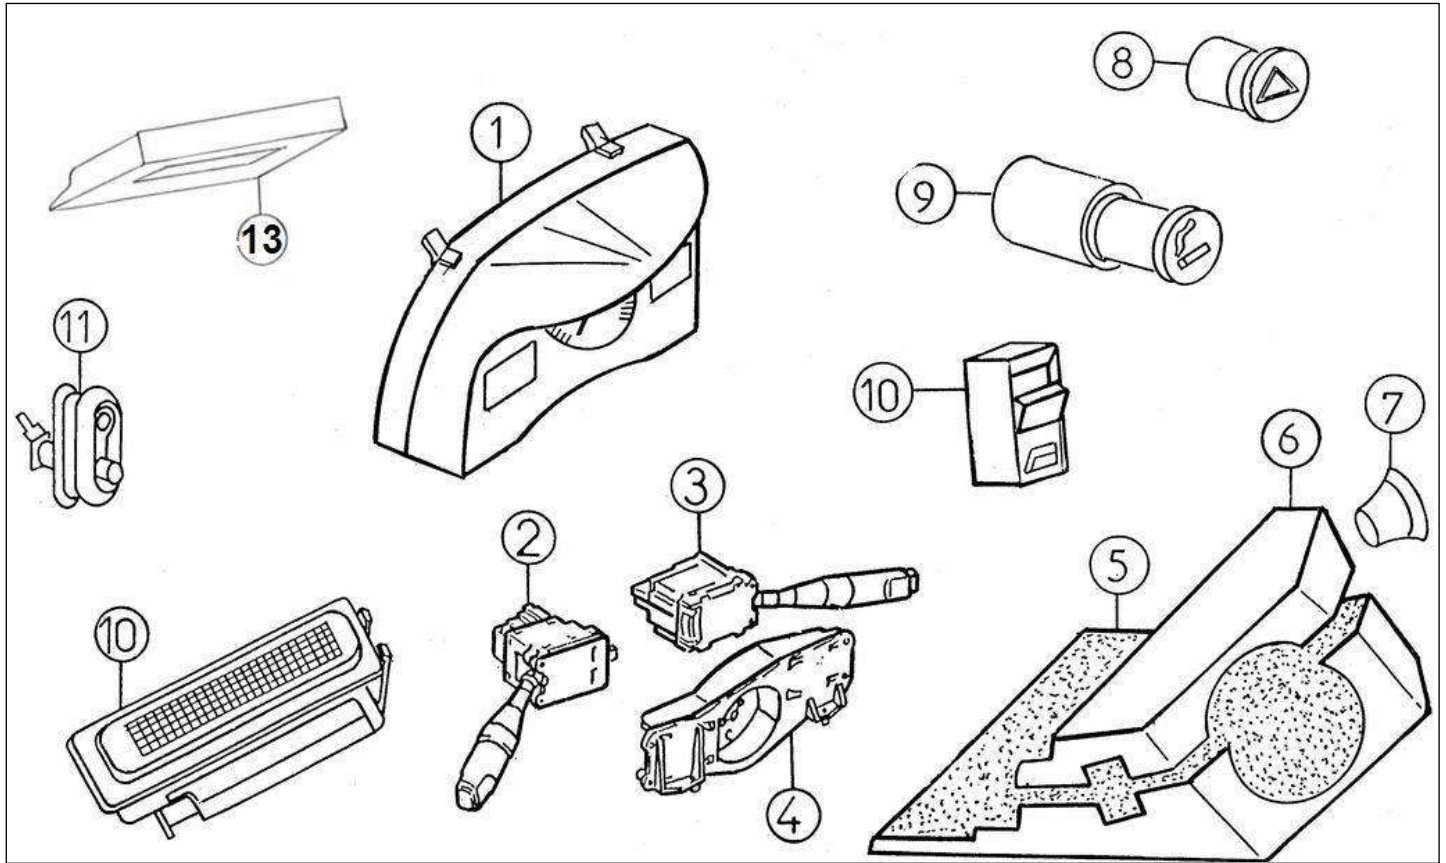

Spare parts

Lights

Rep	Reference	Description	Qty	Remarks
1	128MB120	FLASH LIGHTS	1	
2	128MB122	ROOF BEACON COVER	1	
3	128MB123	ROOF BEACON SWITCH	1	
4	120MB125	BULB XENON FIRES FLASH		

Spare parts

Instrument panel