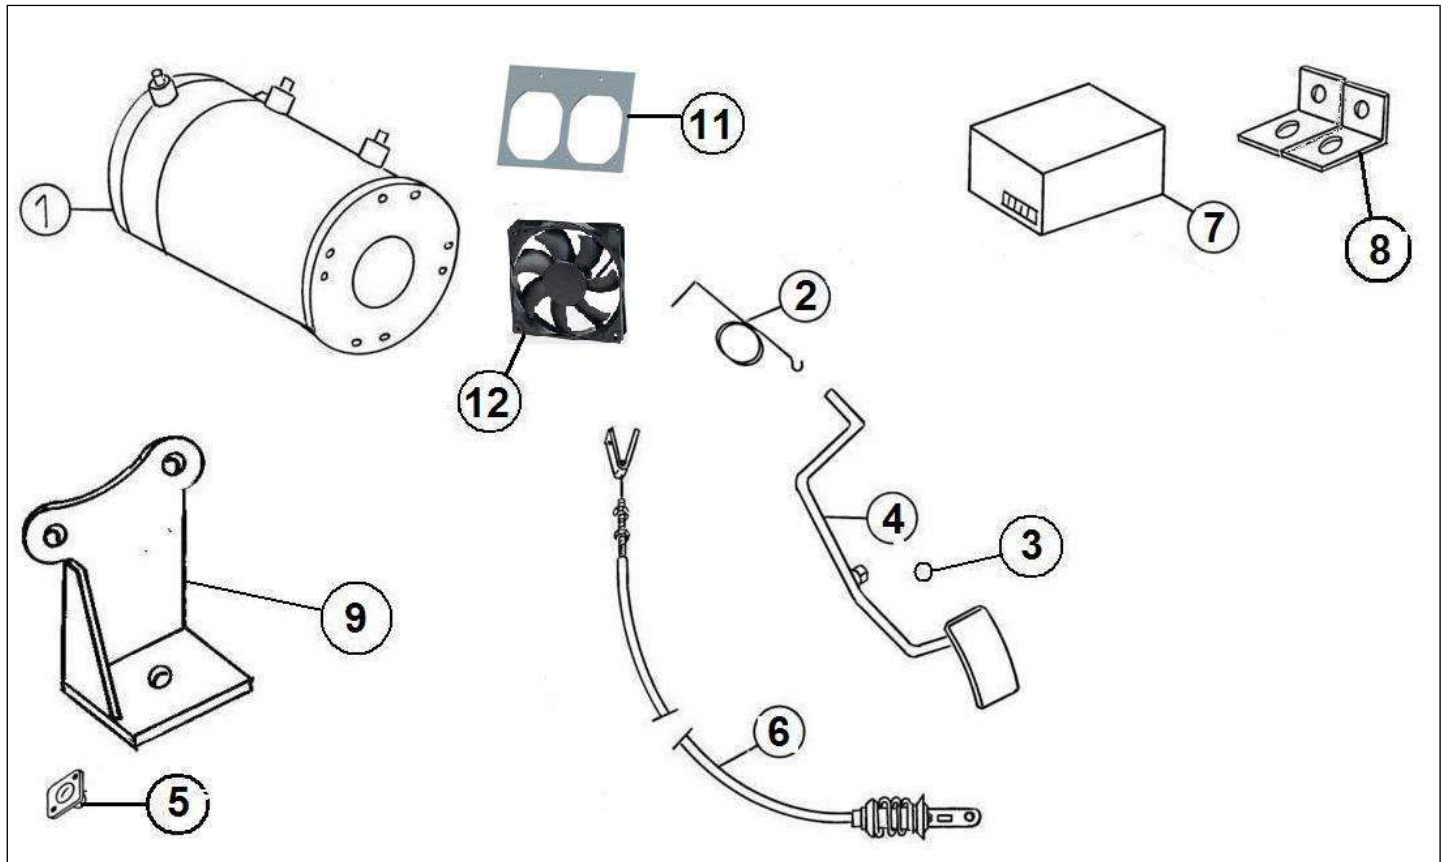

Website:

Spare parts

Engine components

Rep	Reference	Description	Qty	Remarks
1	121MF700	ELECTRIC MOTOR ASYNCHRONE	1	
2	121K020	THROTTLE PEDAL RETURN SPRING	1	
3	121K022	THROTTLE PEDAL SPACER	1	
4	121MD019	THROTTLE PEDAL	1	⊕
4	121MD019Z	THROTTLE PEDAL	1	⊖
5	121MG006	ENGINE MOUNTING 80SCH	2	
6	121ME021	THROTTLE CABLE	1	
6	121ME021Z	THROTTLE CABLE	1	
7	121MC208A	POTENTIOMETER CONTROL BOX	1	
8	121ME064	SUPPORT POTENTIOMETER	1	
9	121MF003A	ENGINE SUPPORT FRAME	1	
11	121ME207	SUPPORT VENTILATOR	1	
12	121ME206	DRIVING VENTILATOR	2	