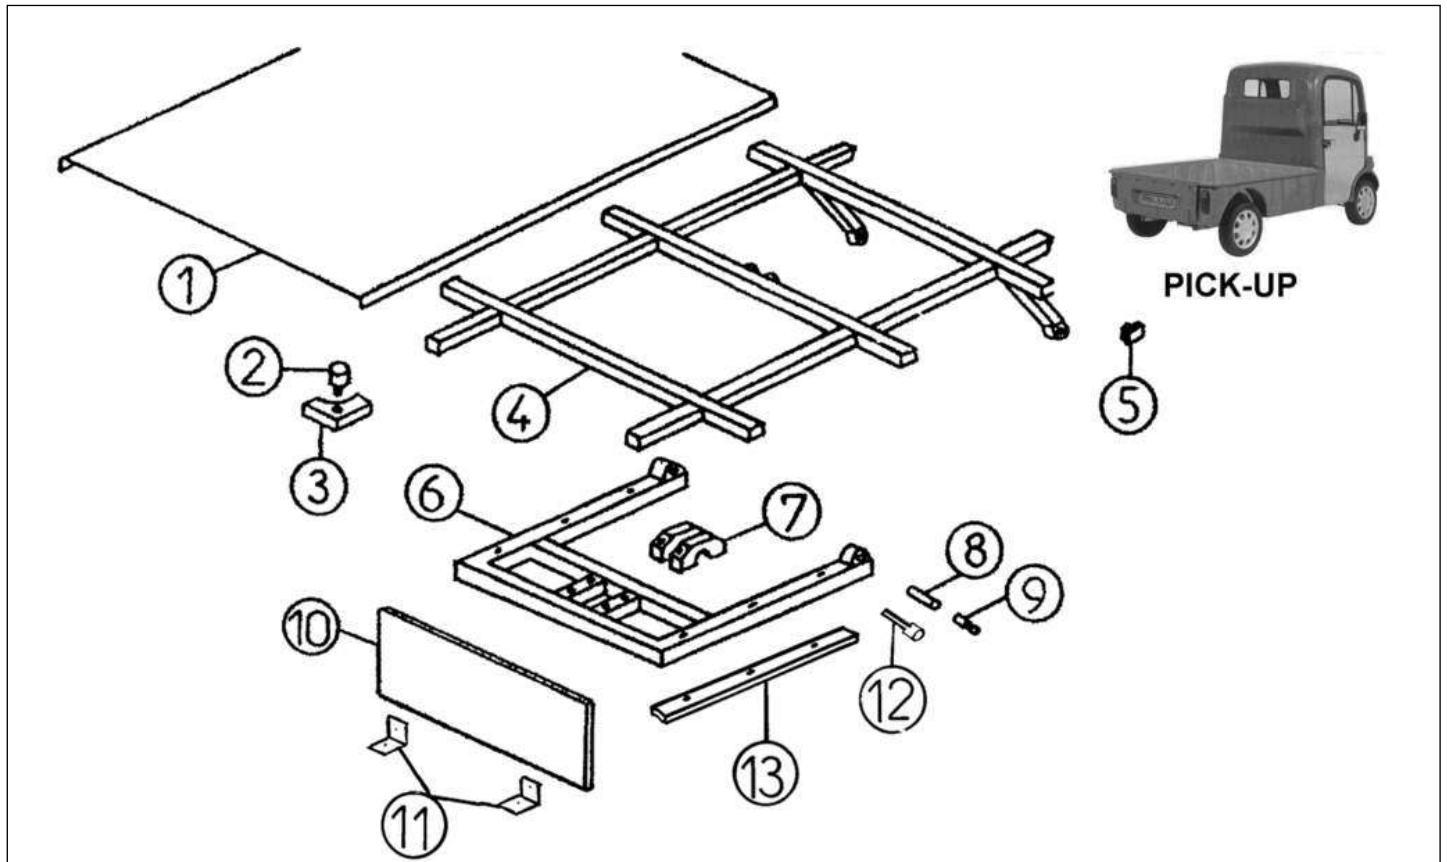

Spare parts

Tipper body

Rep	Reference	Description	Qty	Remarks
1	127MB752	TIPPER BODY FLOOR PLATE.	1	
2	127MB765	PLATE	2	
3	127MB763	BODY LANDING RUBBER SUPPORT	2	
4	127MB751	FLOOR PANEL FRAME LONG	1	
6	127MB750	TIPPER BODY. LOWER FRAME	1	
8	127MB757	SHAFT, TIPPER HINDGE	2	
9	127MB761	GREASE NIPPLE	3	
10	127MB769	PARTITION BOARD DIESEL MODEL	1	THERMIQUE
11	127MB774	DIVIDER BOARD MOUNTING BRAKET	2	
13	127MB779	TIPPER FRAME LOWER MOUNTING	2