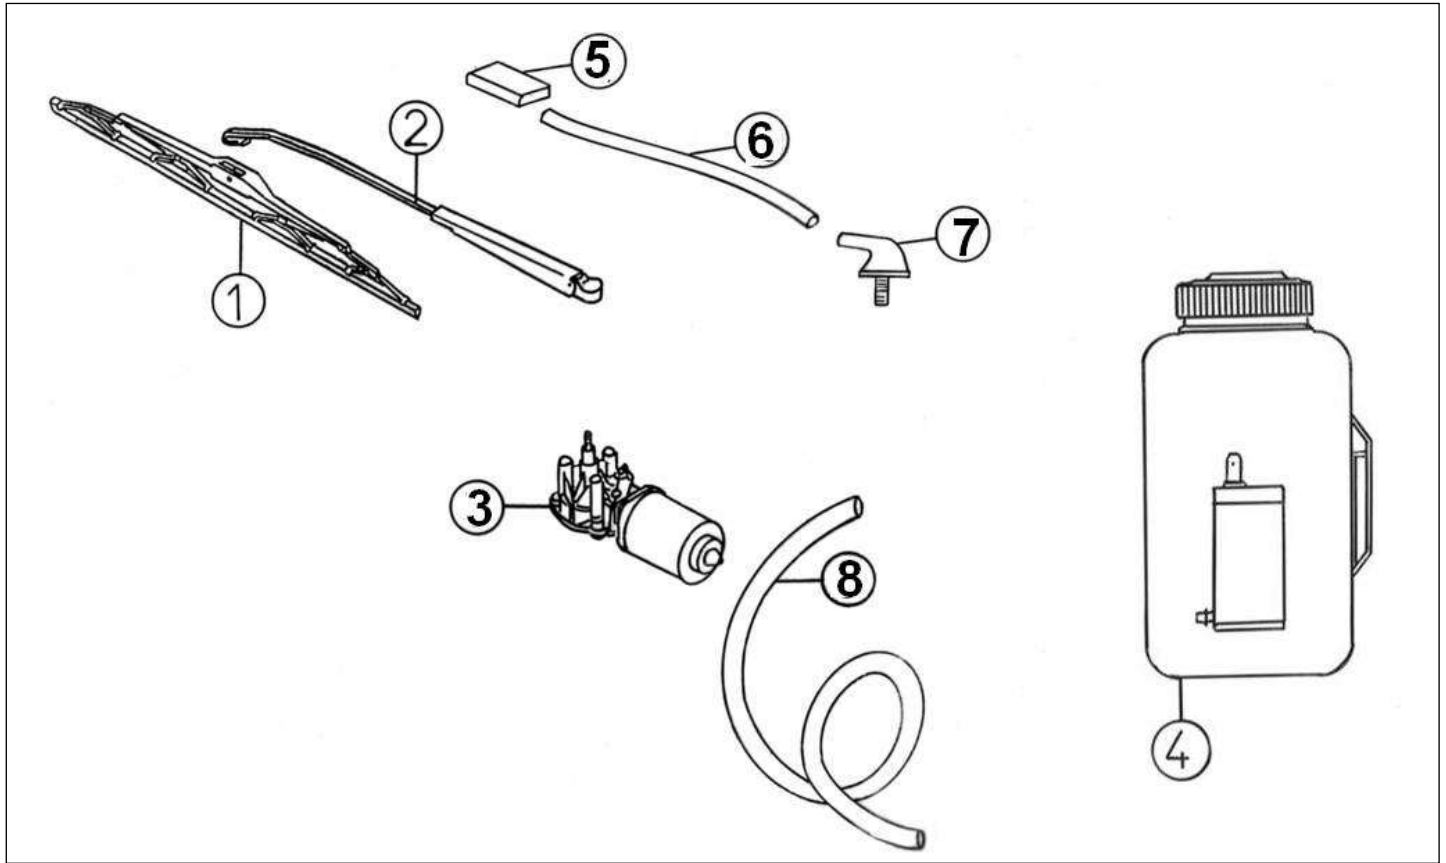

Spare parts

Windscreen wiper

Rep	Reference	Description	Qty	Remarks
1	128MB027	WIPER BLADE	1	
2	128MD026	WIPER ARM ASSY	1	☞
2	128MD026Z	WIPER ARM ASSY	1	☞
3	128MD025Z	FRONT WIPER MOTOR	1	☞
3	128MD025	FRONT WIPER MOTOR	1	☞
4	128MB022	SCREENWASH RESIVOIR 1.5 Ltr	1	
5	128R024	SCRREN WASH JET	1	
6	128R023	RUBBER SCREEN WASH HOSE LGC20	1	
7	128R114	CONNECTOR SCREENWASH HOSE	1	
8	128A23	SCREENWASH HOSE D4 / D7 LENGTH	1	☞