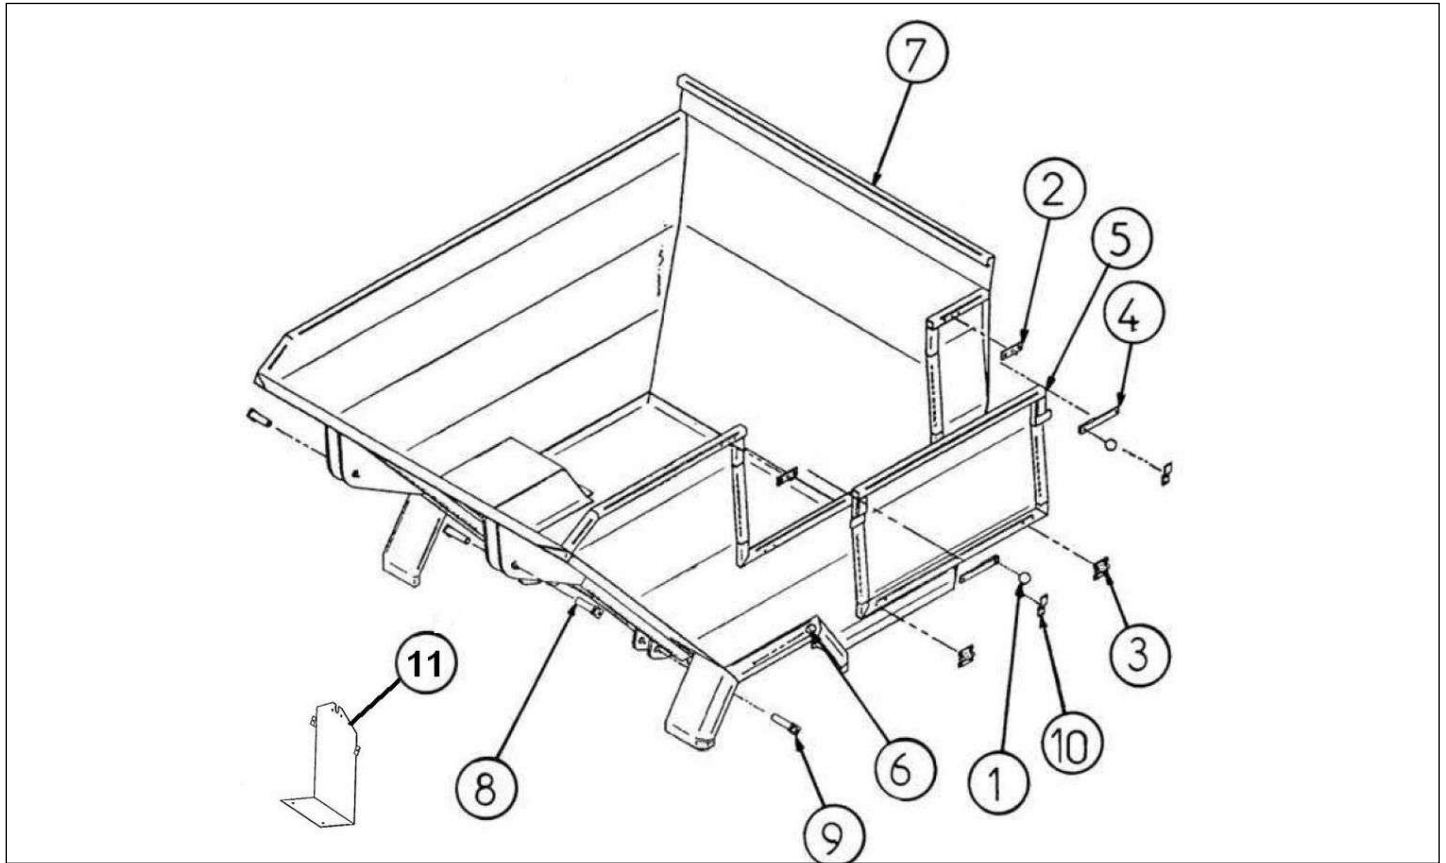

Spare parts

Refuse body

Rep	Reference	Description	Qty	Remarks
1	120MB210	KNOB	2	
2	120MB208	LEVER MOUNTING PLATE	2	
3	120MB209	HINDGE	2	
4	120MB206	LEVER	2	
6	120MB213	ABUTMENT	1	
7	120MB200	LORRY	1	
8	120MB219	SHAFT	2	
9	120MB220	SHAFT	2	
10	120MB211	STOP	2	
11	120MB237	PLATE SUPPORT	1