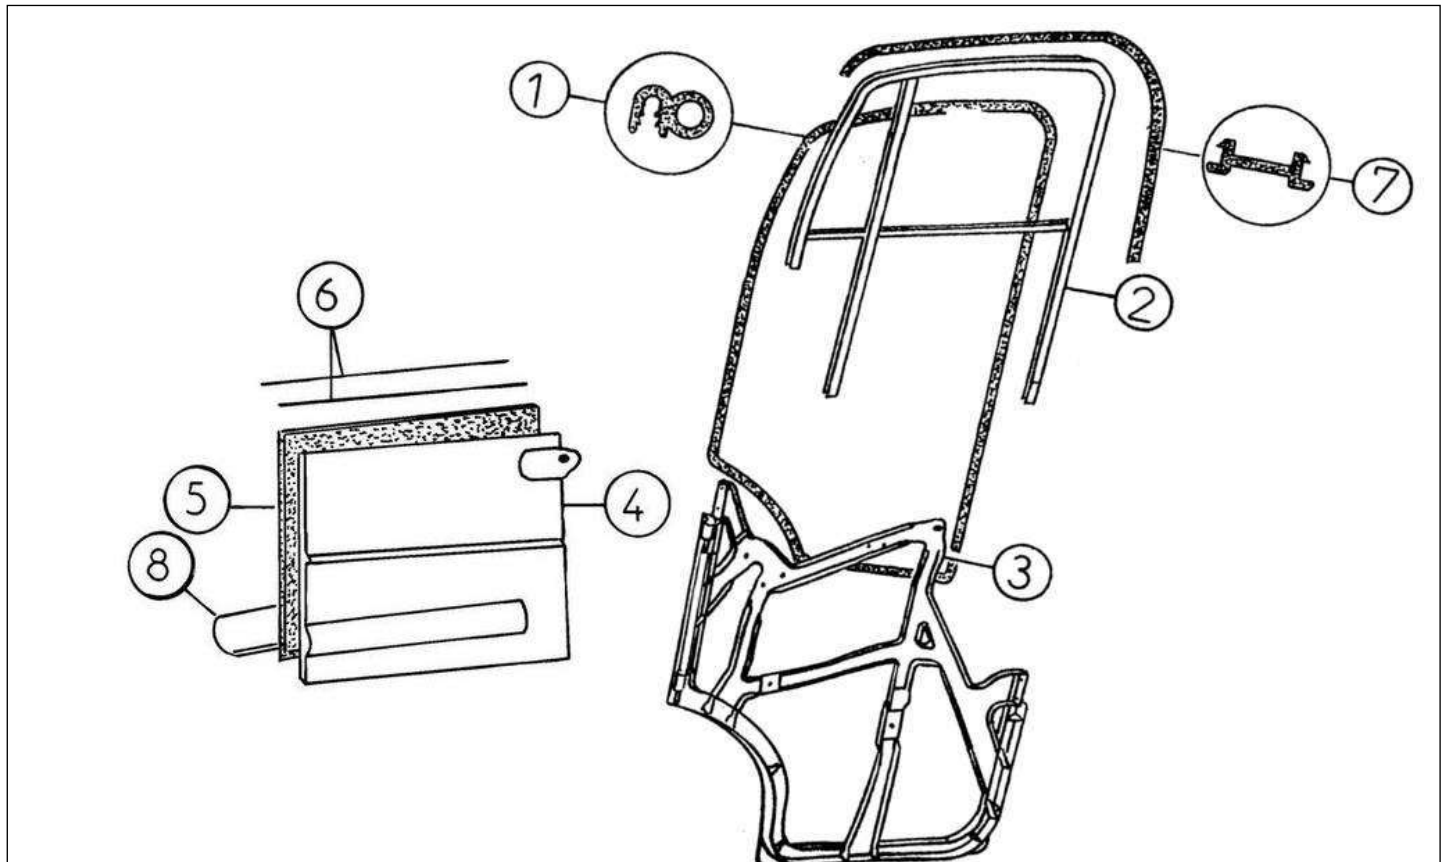

Spare parts

Doors

Rep	Reference	Description	Qty	Remarks
1	127MD431	LEFT MAIN CAB DOOR SEAL	1	
1	127MD432	RIGHT MAIN CAB DOOR SEAL	1	
2	127MB469	R/H CAB DOOR UPPER FRAME	1	
2	127MB468	L/H CAB DOOR UPPER FRAME	1	
3	127MB037	L/H CAB DOOR LOWER FRAME	1	
3	127MB038	R/H CAB DOOR LOWER FRAME	1	
4	127MD040	R/H OUTER DOOR PANEL	1	
4	127MD039	L/H OUTER DOOR PANEL	1	
5	127MD046	R/H INNER DOOR PANEL	1	-->VLG.....2015783
5	127MD046A	AGAINST RIGHT DOOR	1	VLG.....2015784-->
5	127MD045	L/H INNER DOOR PANEL	1	-->VLG.....2015783
5	127MD045A	FROM LEFT DOOR	1	VLG.....2015784-->
6	127A49	DOOR GLASS RUBBER SEAL. 848mm	4	
7	127MB616	CAB DOOR TOP SEAL	2	
8	127AA043	GLOVE TRAY FRONT PANEL L/H	1	
8	127AA044	GLOVE TRAY FRONT PANEL R/H	1