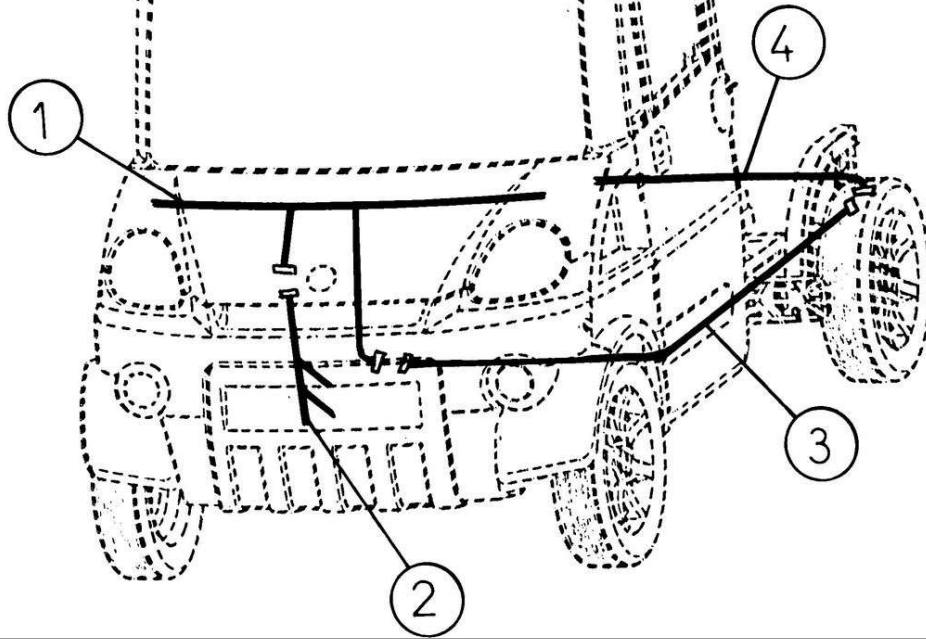

Spare parts

Electrical systems

Rep	Reference	Description	Qty	Remarks
1	128ME541	DASHBOARD HARNESS	1	
2	128ME200	FRONT HARNESS	1	
3	128MD042	REAR HARNESS	1	
4	128MD903	REAR DOOR HARNESS	1	
4	128MB125	BEAM CARRIES POLYESTER	1