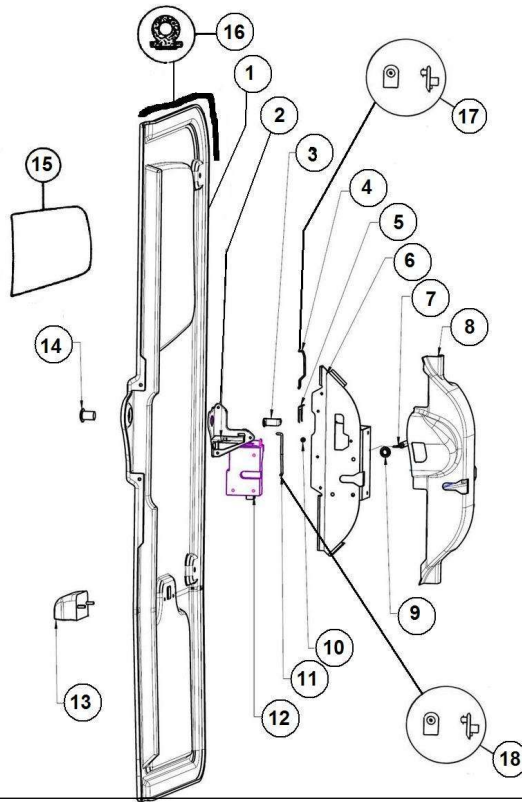

MULTITRUCK ELECTRIC

Spare parts

Van body

Rep	Reference	Description	Qty	Remarks
1	127MD811	L/H POLYESTER SLAM DOOR, NO	1	VLGN94VBAM2010377--> VLGN94VEAM2010388--> VLGP96VBAM2010377--> VLGP96VEAM2010388--> VLGNE9VBAM2010377--> VLGNE9VEAM2010388--> VLGNE9VBBM2010377--> VLGNE9VEBM2010388--> VLGPE9VBAM2010377--> VLGPE9VEAM2010388--> VLGPE9VBBM2010377--> VLGPE9VEBM2010388-->
1	127MD811D	L/H POLYESTER SLAM DOOR, WITH	1	VLGN94VBAM2010377--> VLGN94VEAM2010388--> VLGP96VBAM2010377--> VLGP96VEAM2010388--> VLGNE9VBAM2010377--> VLGNE9VEAM2010388--> VLGNE9VBBM2010377--> VLGNE9VEBM2010388--> VLGPE9VBAM2010377--> VLGPE9VEAM2010388--> VLGPE9VBBM2010377--> VLGPE9VEBM2010388-->
2	127AA106	L/H OUTER DOOR HANDLE	1	
3	127AA069	PLATE L/H	1	
4	127K079	L/H DOOR BARREL TO LOCK ROD	1	
5	127K056	KEY BARREL FIXING CLIP	1	
6	127MD188	TAILGATE KEY BARREL MOUNTING	1