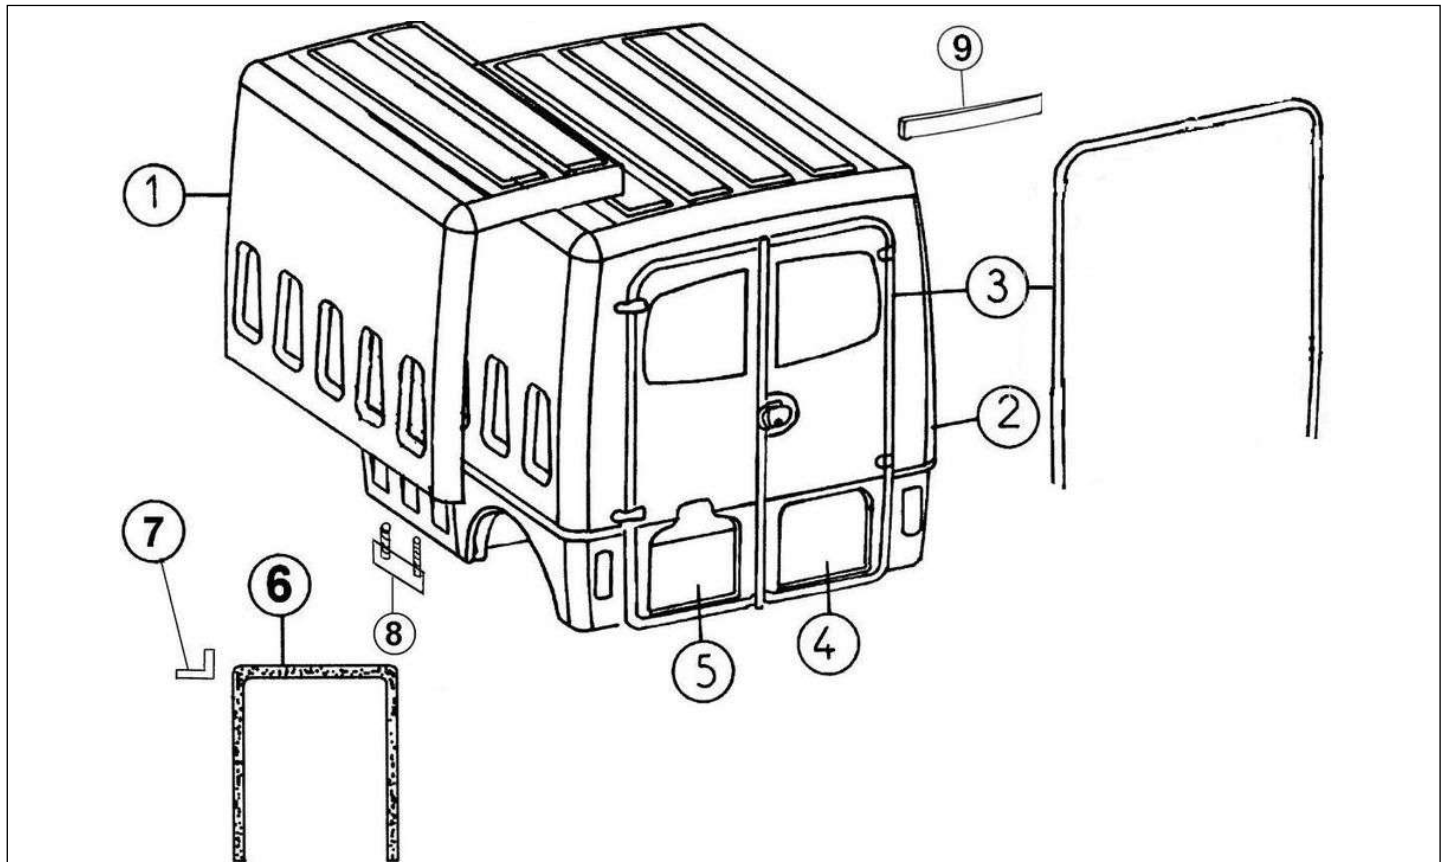

Spare parts

Van body

Rep	Reference	Description	Qty	Remarks
1	127MB809	L/H VAN SIDE WITH 1/2 ROOF	1	
1	127MB809A	L/H VAN SIDE WITH 1/2 ROOF	1	SIDE SHUTTER
2	127MB808	R/H VAN SIDE WITH 1/2 ROOF	1	
2	127MB808A	R/H VAN SIDE WITH 1/2 ROOF	1	SIDE SHUTTER
3	127MB694P	REAR ARCH	1	
4	127MD810	R/H POLYESTER SLAM DOOR, NO	1	
5	127MD811	L/H POLYESTER SLAM DOOR, NO	1	
5	127MD811D	L/H POLYESTER SLAM DOOR, WITH	1	
6	127MB660	CAB TO VAN BODY JOINT	1	
7	127MB739	SQUARE OF CONNECTION	2	
8	127MB738	ATTACH CELL POLYESTER	4	
9	127MB095A	REAR CAP, VAN	1