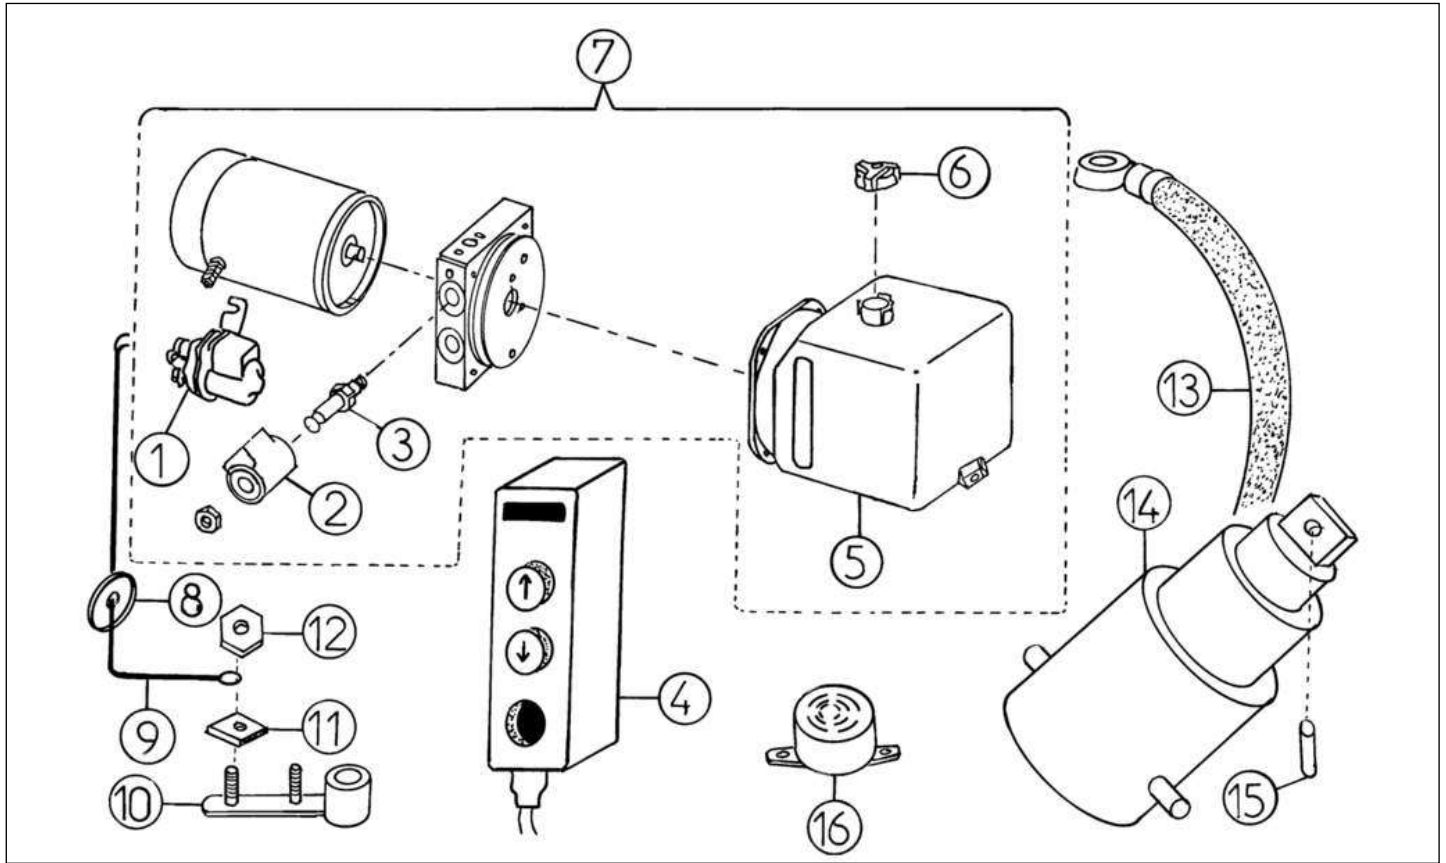

Spare parts

Tipper body

Rep	Reference	Description	Qty	Remarks
1	127MB784	STARTER SOLENOID	1	
2	127MB785	SOLENOID BOBBIN	1	
3	127MB786	HYDRAULIC VALVE ASSY	1	
4	128MB101	REMOTE CONTROL PAD	1	
5	127MB788	TIPPER, HYDRAULIC OIL TANK	1	
6	127MB787	FILLER CAP TIPPER RESERVOIR TANK	1	
7	127MB755	HYDRAULIC PUMP ASSY	1	
9	128MB055	TIPPER SYSTEM ELECTRIC HARNESS	1	
10	128MB046	FUSE POST	1	
11	128MB060	FUSE 150A	1	
12	128R065	BATTERY POST/FUSE ISOLATING NUT	1	
13	127MB760	HIGH PRESSURE HOSE	1	
14	127MB756	HYRAULIC RAM ASSY	1	
15	127MB758	SHAFT, TIPPER RAM UPPER FIXING	1	
16	128MC114	REVERSING BLEEPER	1