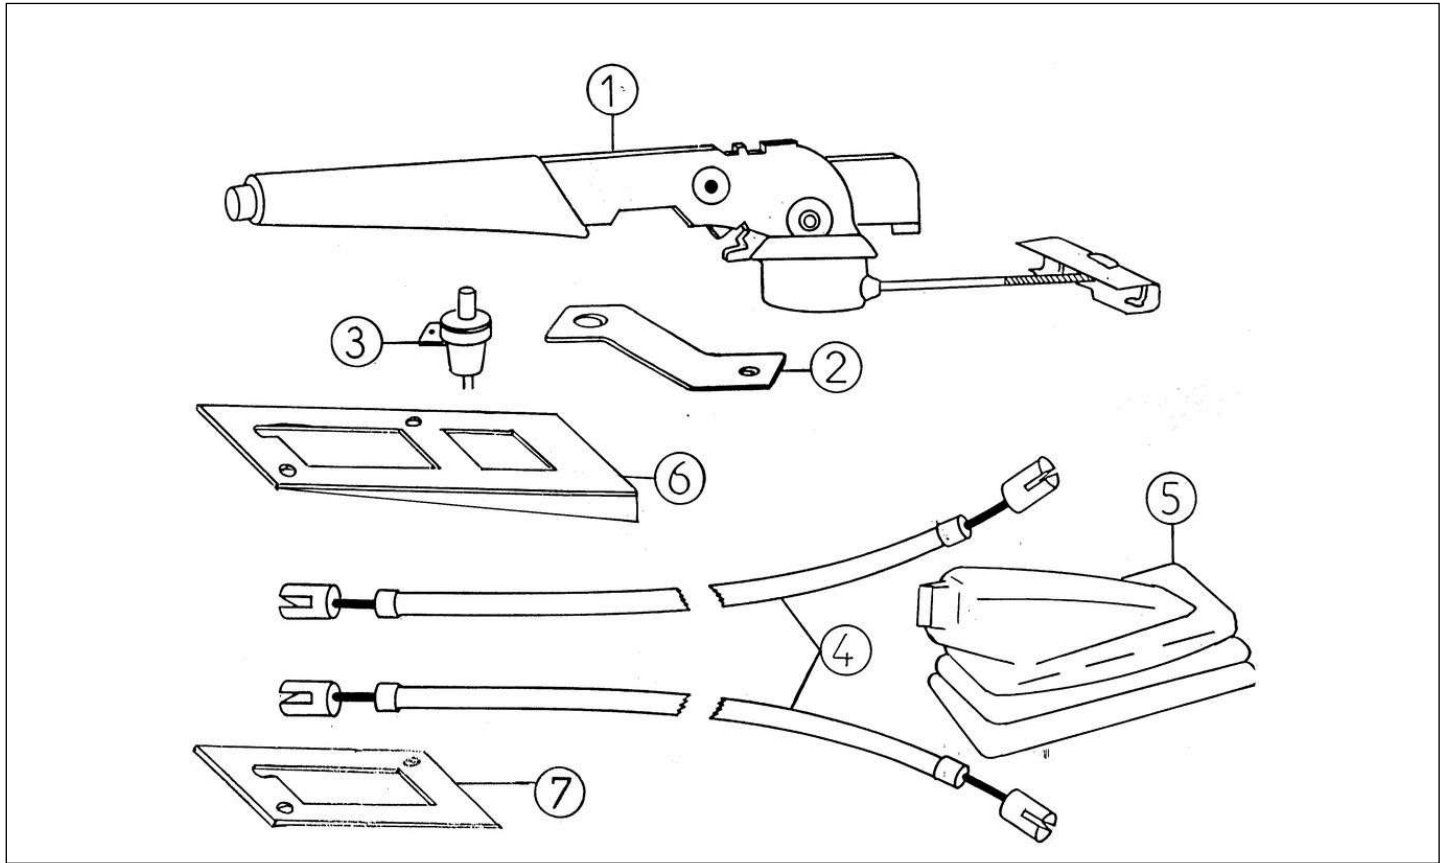

Spare parts

Brakes, Mechanical system

Rep	Reference	Description	Qty	Remarks
1	126MB001	HANDBRAKE LEVER	1	
2	126K004A	HANDBRAKE LIGHT SWITCH SUPPORT	1	
3	128K002A	HAND BRAKE WARNING LIGHT SWITCH	1	
4	126MB002A	HANDBRAKE CABLE LONG SHORT	2	
5	126K003	HANBRAKE LEVER RUBBER GAITOR	1	
6	126MD093	HAND BRAKE LEVER MOUNTING PLATE	1