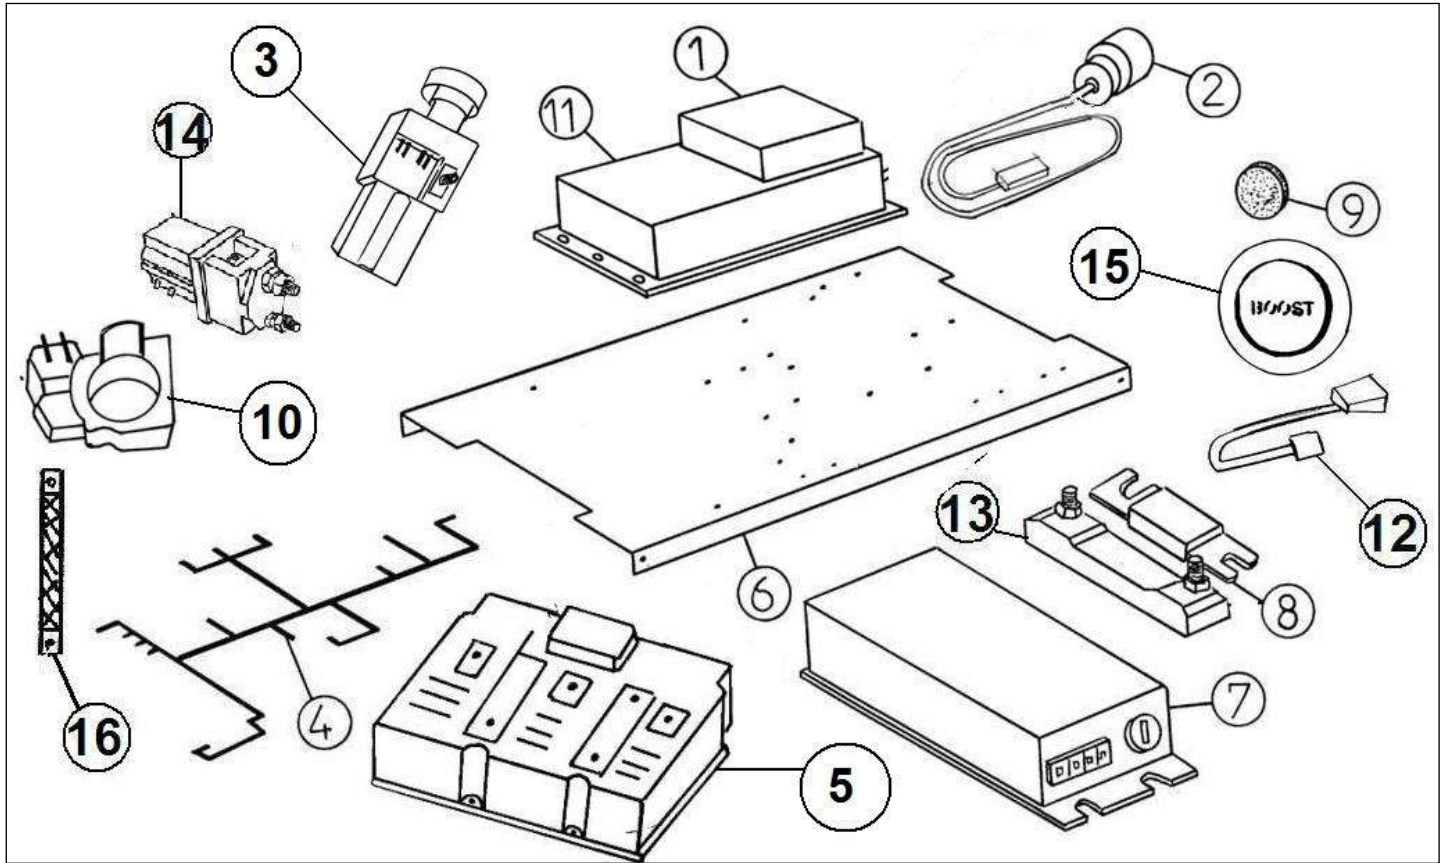

MULTITRUCK ELECTRIC

Spare parts

Energy supply

Rep	Reference	Description	Qty	Remarks
1	121MF722	ELECTRIC CALCULATOR	1	
2	121MC217	BATTERY CHARGING LEAD	1	
2	121MC217Z	BATTERY CHARGING LEAD UK	1	☒
3	121MF709	MAIN CONTACT SWITCH ELECTRIC	1	
4	121MF714	MAIN FRAME HARNESS	1	
5	121MF701	ELECTRIC SPEED CONTROLLER	1	
6	121ME704	ASYNCHRONOUS MOTOR CONTROL	1	
7	128MC121	48VOLT DC-12VOLT DC CONVERTER	1	
8	121MF711	MAIN FUSE 425A	1	
9	121MC016	CHARGE PLUG ADAPTOR PLATE	1	
10	121MF720	ELECTRIC RUNNING SENSOR	1	
11	121ME221	ON BOARD CHARGER UNIT	1	
12	121ME225	PLUG CHARGER CABLE	1	
13	121ME241	FUSE HOLDER	1	
14	121MF724	SWITCH AUXILLIAIRE	1	
15	121MF730	PUSH BUTTON BOOST	1	
16	121MF710	BATTERY HARNESS + MOTOR	1