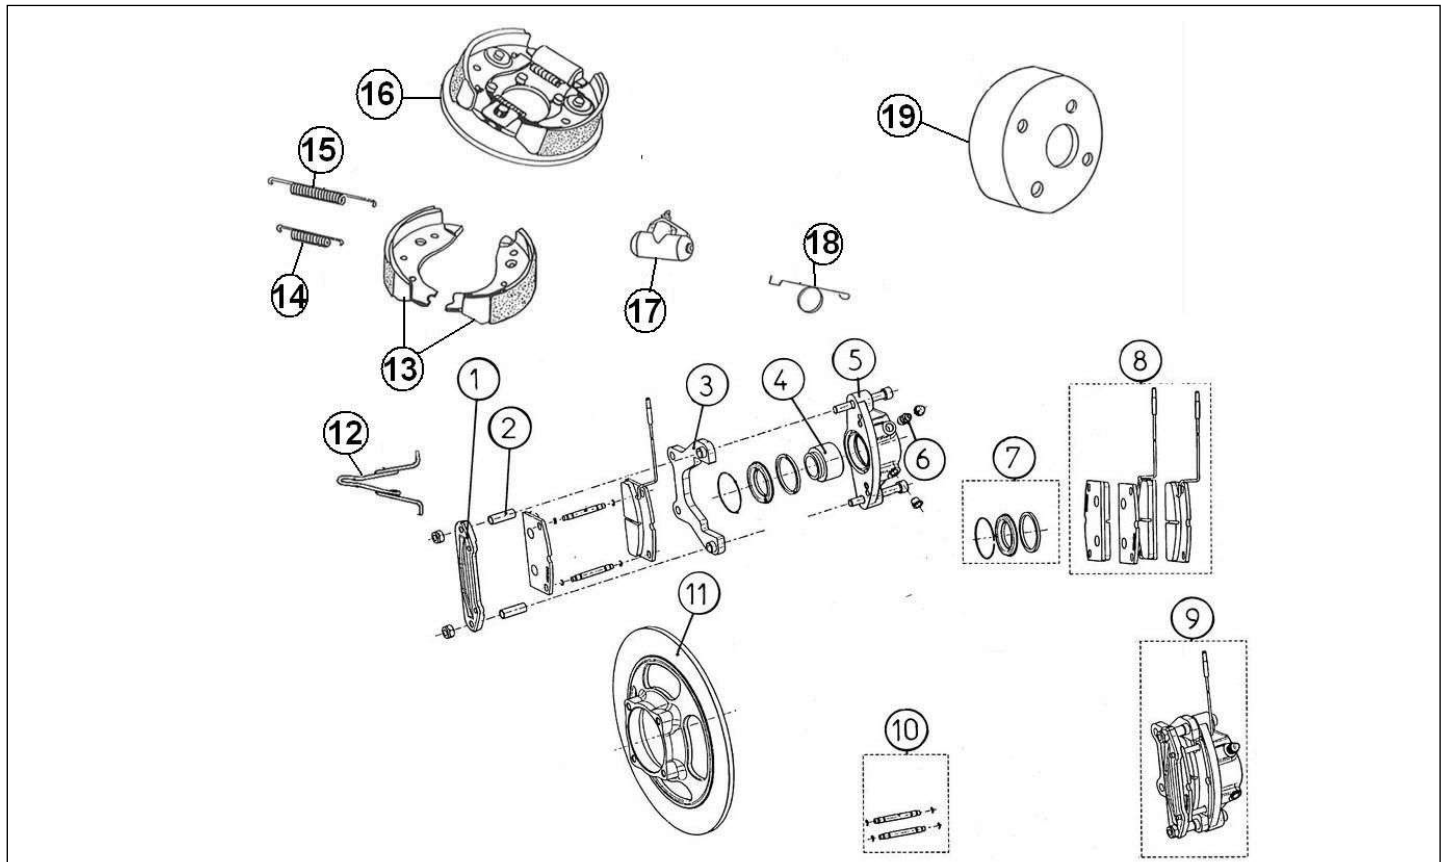

Spare parts

Brakes, Hydraulic system

Rep	Reference	Description	Qty	Remarks
1	126G067	CALIPER PLATE	2	
2	126G075	SPACER	4	
3	126MD076	CALIPER SUPPORT PLATE	2	
4	126G073	BRAKE CALIPER PISTON	2	
5	126G066	BRAKE CALIPER BODY	2	
6	126G069	BLEED VALVE	2	
7	126G074	BRAKE CALIPER SEAL KIT	2	
8	126MD065	BRAKE PADS KIT (includes 4 pads)	1	
9	126MD063	L/H/F BRAKE CALIPER COMPLETE	1	
9	126MD064	R/H/F BRAKE CALIPER COMPLETE	1	
10	126G070	BRAKE PAD RETAINING PINS	2	
11	126MD028	FRONT BRAKE DISC	2	
12	126G077	BRAKE PAD ANTI LOCK SPRINGS	2	
13	126AP031	SEAL BRAKE: 2 SETS	1	
14	126A35A	SPRING SHORT	2	
15	126A35B	BRAKE SHOE RETURN SPRING LONG	2	
16	126AX027	KIT BRAKE PANEL REAR LEFT NU	1	
16	126AX026	KIT BRAKE PANEL REAR RIGHT NU	1	
17	126A24	REAR WHEEL CYLINDER	2	
18	126K084	SPRING R/H	1	
18	126K083	SPRING L/H	1	
19	126MB030B	REAR BRAKE DRUM (CAST IRON)	2