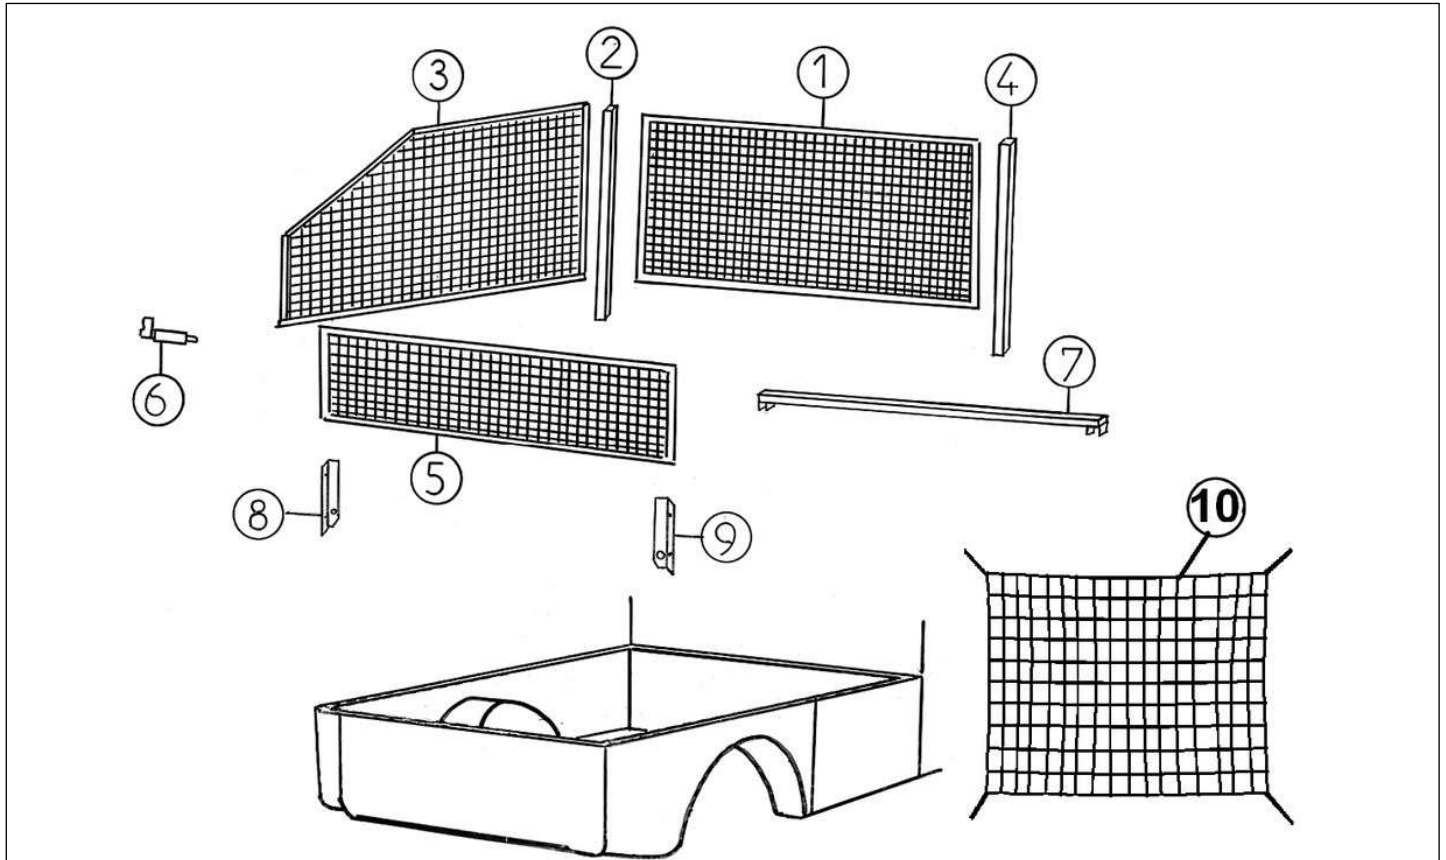

Spare parts

Cages

Rep	Reference	Description	Qty	Remarks
1	127MB740	FRONT CAGE. PICK-UP	1	PICK-UP
2	127MB743	PICK-UP CAGE MOUNTING POST L/H	1	PICK-UP
3	127MB745	L/H CAGE. SHORT. PICK-UP	1	PICK-UP
3	127MB746	R/H CAGE. SHORT. PICK-UP	1	PICK-UP
3	127MB741	L/H CAGE. LONG. PICK-UP	1	PICK-UP
3	127MB742	R/H CAGE. LONG. PICK-UP	1	PICK-UP
4	127MB744	PICK-UP CAGE MOUNTING POST R/H	1	PICK-UP
5	127MB747	REAR CAGE. PICK-UP	1	PICK-UP
6	127MB993	REAR CAGE PANEL QUICK RELEASE	2	PICK-UP
7	127MB748	PICK-UP LEAF CAGE LATERAL TOP	1	PICK-UP
8	127MB737A	BRACKET REAR L/H PICK UP	1	PICK-UP
9	127MB736A	BRACKET REAR R/H PICK UP	1	PICK-UP
10	127MB726	DROPSIDE NET	1