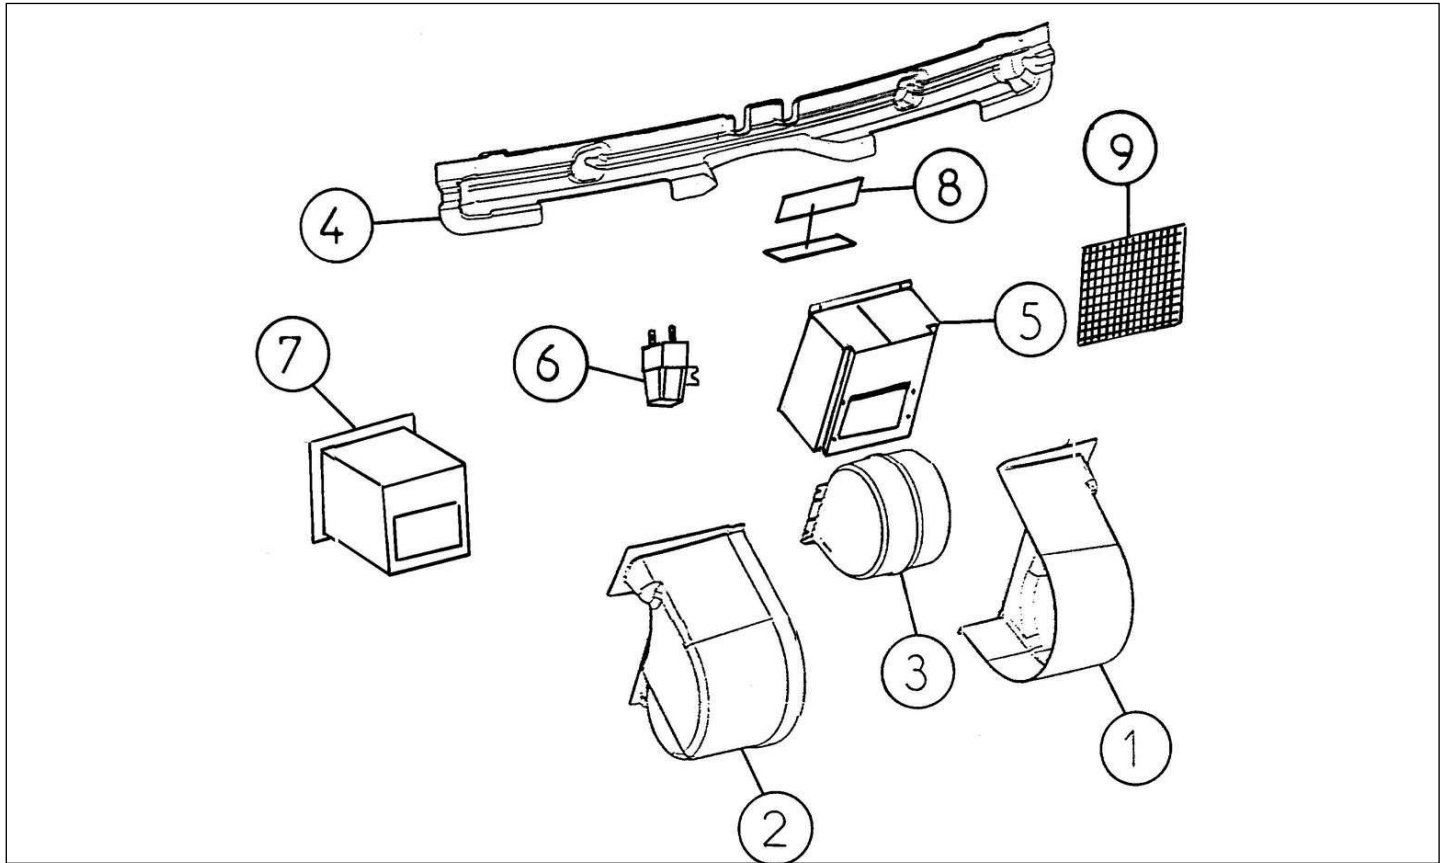

Spare parts

Heating system

Rep	Reference	Description	Qty	Remarks
1	122MD033	LEFT HEATER MOTOR	1	
2	122MD034	RIGHT HEATER MOTOR	1	
3	122MB001	HEATER MOTOR	1	
4	128MD106	DASHBOARD SUPPORT	1	
5	122ME005	ELECTRIC HEATER ASSY	1	
6	122MC046	CAB HEATER RELAY	2	
7	122MB044	HEATER RADIATOR HSG	1	
8	122AA003	VENT ASSY, 2 FLAPS	1	
9	122AA036	AIR INLET GRILL	1