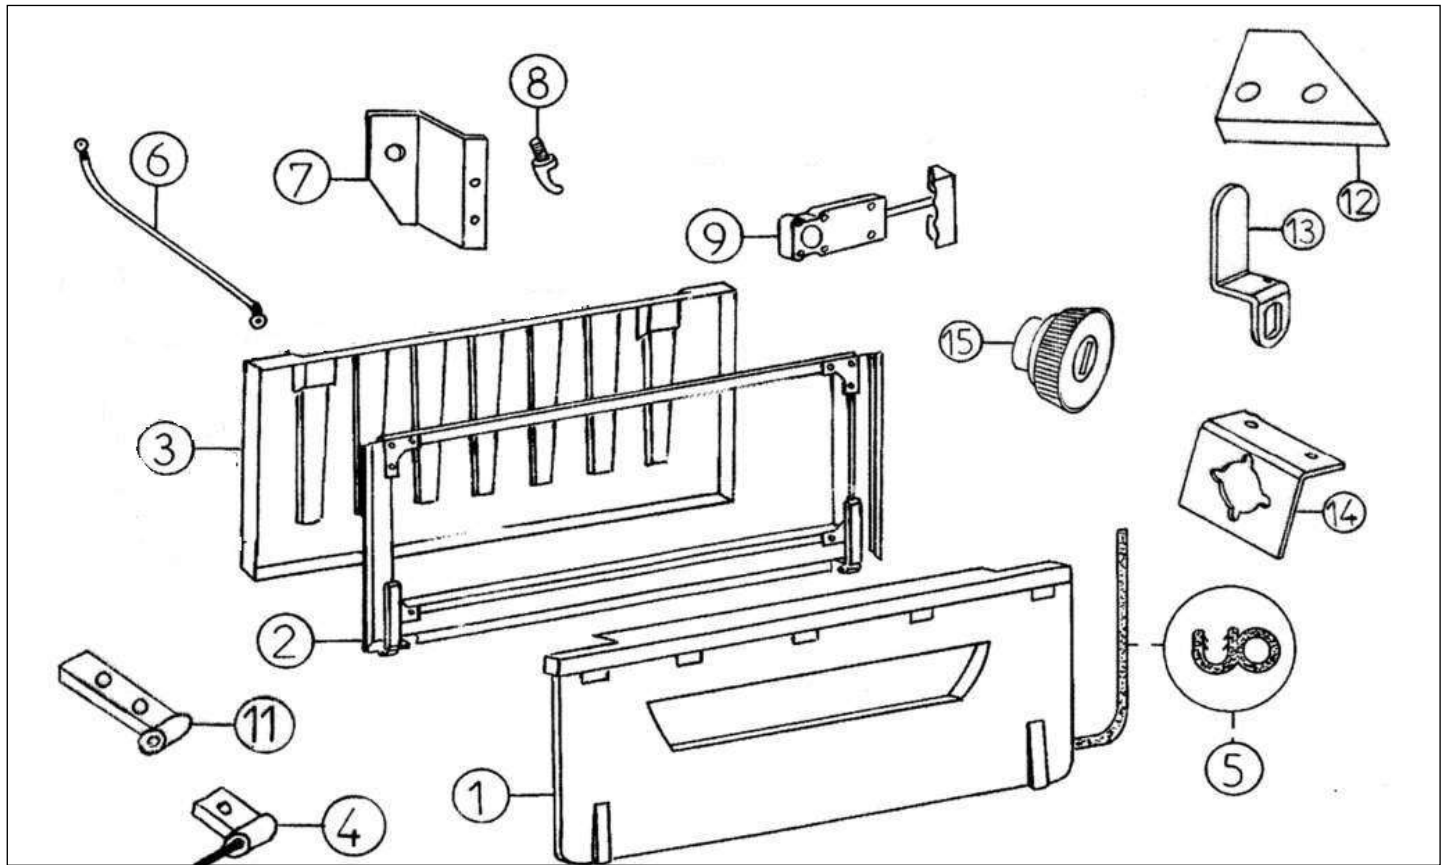

Spare parts

Rear bodies

Rep	Reference	Description	Qty	Remarks
1	127MB504	TAILGATE OUTER PANEL	1	
2	127MB906	TAILGATE MAIN FRAME	1	
3	127MD503	INSIDE STEEL MESH SIDE	1	
4	127MB507	TAILGATE LOWER HINDGE FIXED	2	
5	127MB639	REAR DOOR SEAL. 1.73m	1	
6	127MB629	TAILGATE SUPPORT CABLE	2	
7	127MB534	TAILGATE LOCK PIN BRACKET	2	
8	127G217	TAILGATE CONICAL LOCK PIN	2	
9	127W187	TAILGATE RELEASE LEVER. PICK UP	2	PICK-UP, VAN
11	127MB506G	TAILGATE HINDGE L/H UPPER	1	
11	127MB506D	TAILGATE HINDGE R/H UPPER	1	
12	127MB099	BRACKET TAILGATE	1	SIDE FLAP
13	127MB097	LOCK OPERATING PLATE DROP SIDE	1	SIDE FLAP
13	127MB097A	LOCK OPERATING PLATE VAN	1	VAN
14	127MB098	TAILGATE KEY BARREL MOUNTING	1	
15	127MB096	TAILGATE LOCK BARREL AND HANDLE	1	