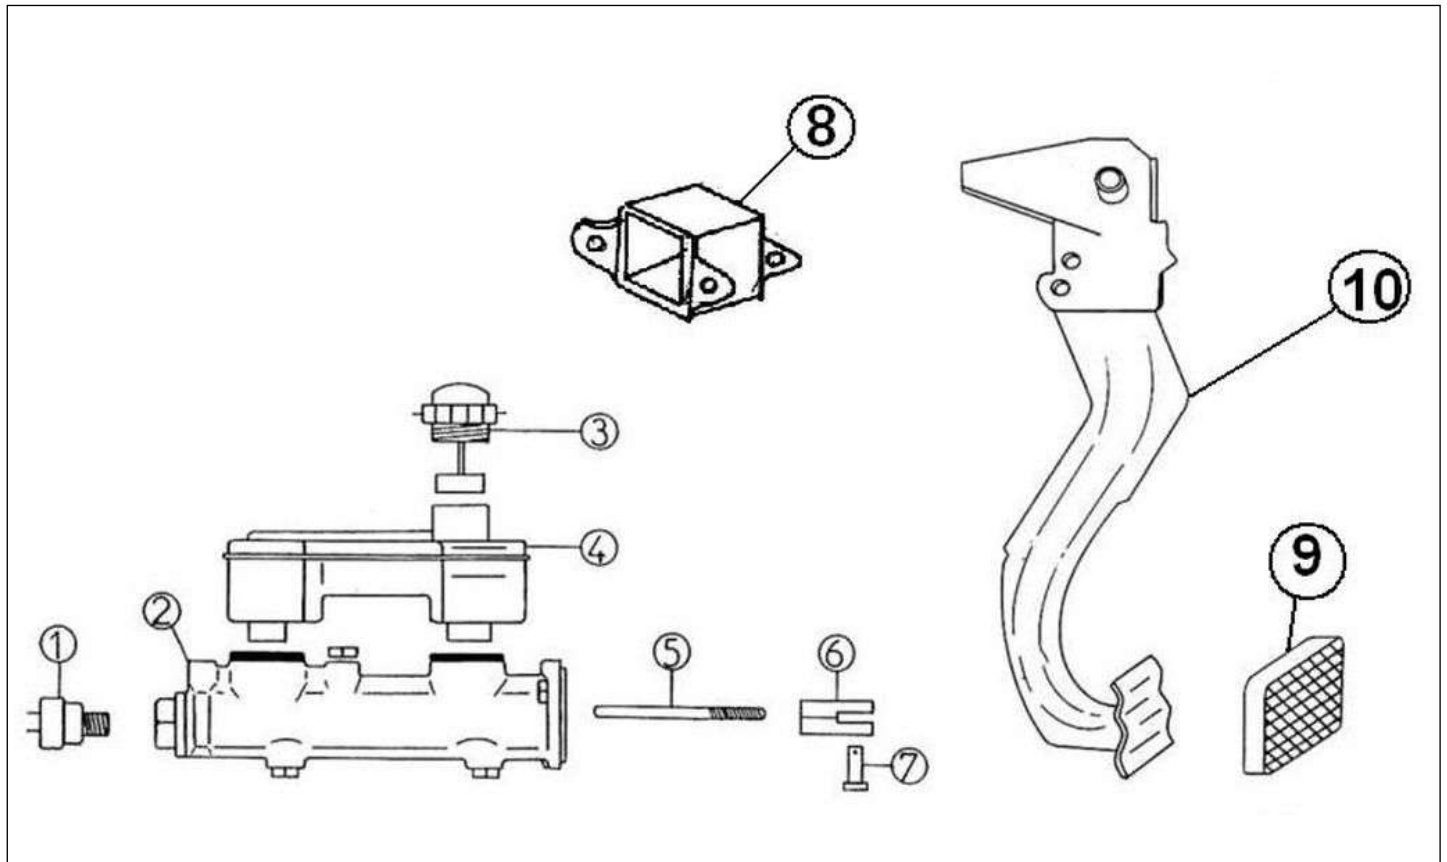

Spare parts

Brakes, Hydraulic system

Rep	Reference	Description	Qty	Remarks
1	126A15	STOP LIGHT CONTACTOR + joint	1	
2	126A14	BRAKE MASTER CYLINDER	1	
3	126A13	BRAKE MASTER CYLINDER CAP, WITH	1	☞
4	126A12	BRAKE FLUID RESERVOIR	1	☞
5	126MD010	MASTER CYLINDER PUSH ROD	1	
6	126A8	CLEVIS	1	
7	126A9	CLEVIS PIN	1	
8	126MD121	SPACER	1	
9	126A6	BRAKE PEDAL RUBBER	1	
10	126K005	BRAKE PEDAL	1	☞
10	126K005Z	BRAKE PEDAL + RUBBER PAD, UK	1	☞