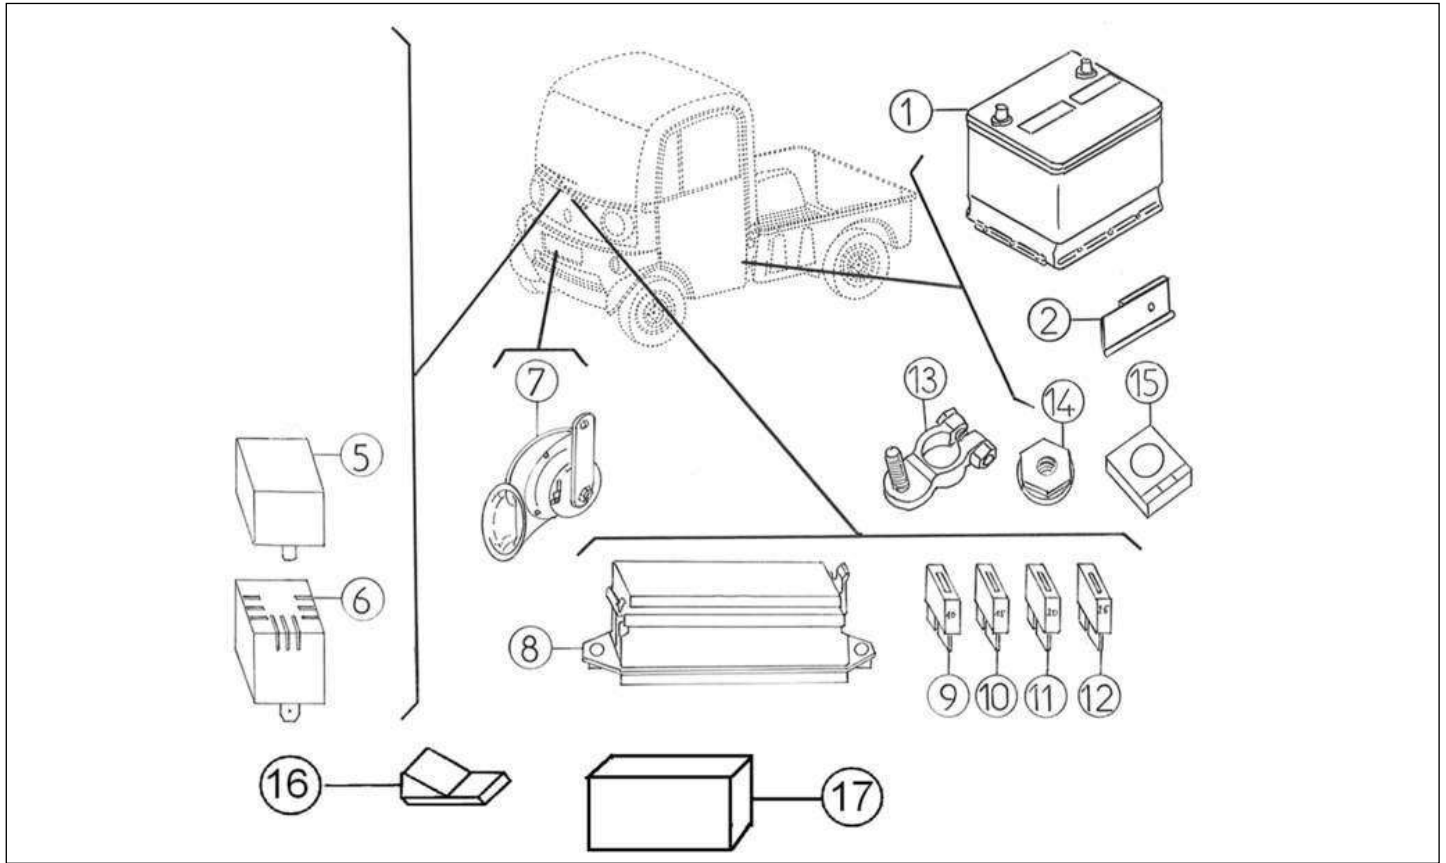

Spare parts

Electrical components

Rep	Reference	Description	Qty	Remarks
1	120W914	SET OF 10 BATTERIES	1	DELIVERY ONLY IN FRANCE
1	120W924	PALLET OF 60 BATTERIES	1	
2	128MB945	BATTERY SECURING PLATE	1	
5	128AA100	MINI RELAY	X	
6	128MC108	LIGHT AUDIBLE WARNING UNIT	1	
7	128A32	HORN	1	
8	128K046	FUSE BOX 97	1	
9	128G060	10 AMP FUSE	X	
10	128G061	15 AMP FUSE	X	
11	128G062	20 AMP FUSE	X	
12	128K060	25 AMP FUSE	X	
12	128K061	50 AMP FUSE	X	
12	128MC060	58V 10A FUSE	X	
12	128MC062	58V 20A FUSE	X	
12	128ME058	SPADE FUSE 58V 5 AMPS	X	
12	128ME059	SPADE FUSE 32V 5A	X	
13	128R051	BATTERY MAIN FUSE LUG	1	
14	128R065	BATTERY POST/FUSE ISOLATING NUT	1	
15	128R061	MAIN FUSE CF8 50 AMP	1	
16	120MB246	TOGGLE SWITCH	1	
17	120MB245	REVERSING BEEPER	1