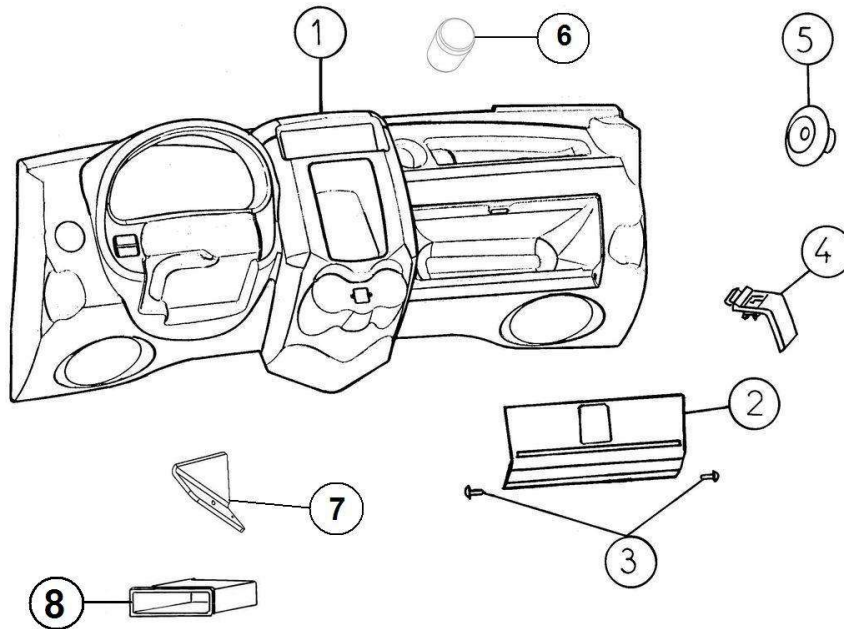

Spare parts

Interior

Rep	Reference	Description	Qty	Remarks
1	127MD123	DASHBOARD	1	☞ -->VLG.....2015783
1	127MD123Z	DASHBOARD	1	☞ -->VLG.....2015783
1	127MD123A	TABLE / EDGE	1	VLG.....2015784-->
1	127MD123AZ	TABLE / EDGE	1	VLG.....2015784-->
2	127AA178	GLOVE BOX LID	1	
3	127R181	GLOVE BOX HINDGE	2	
4	127AA179	GLOVE BOX CATCH	1	
5	127K412	CLIP DASHBOARD FIXING	2	
6	127MD124	ASHTRAY INSERT	1	
7	127MD342	LEG FIXING DASHBOARD	1	
8	127G304	RADIO APERTURE BLANKING PANEL	1