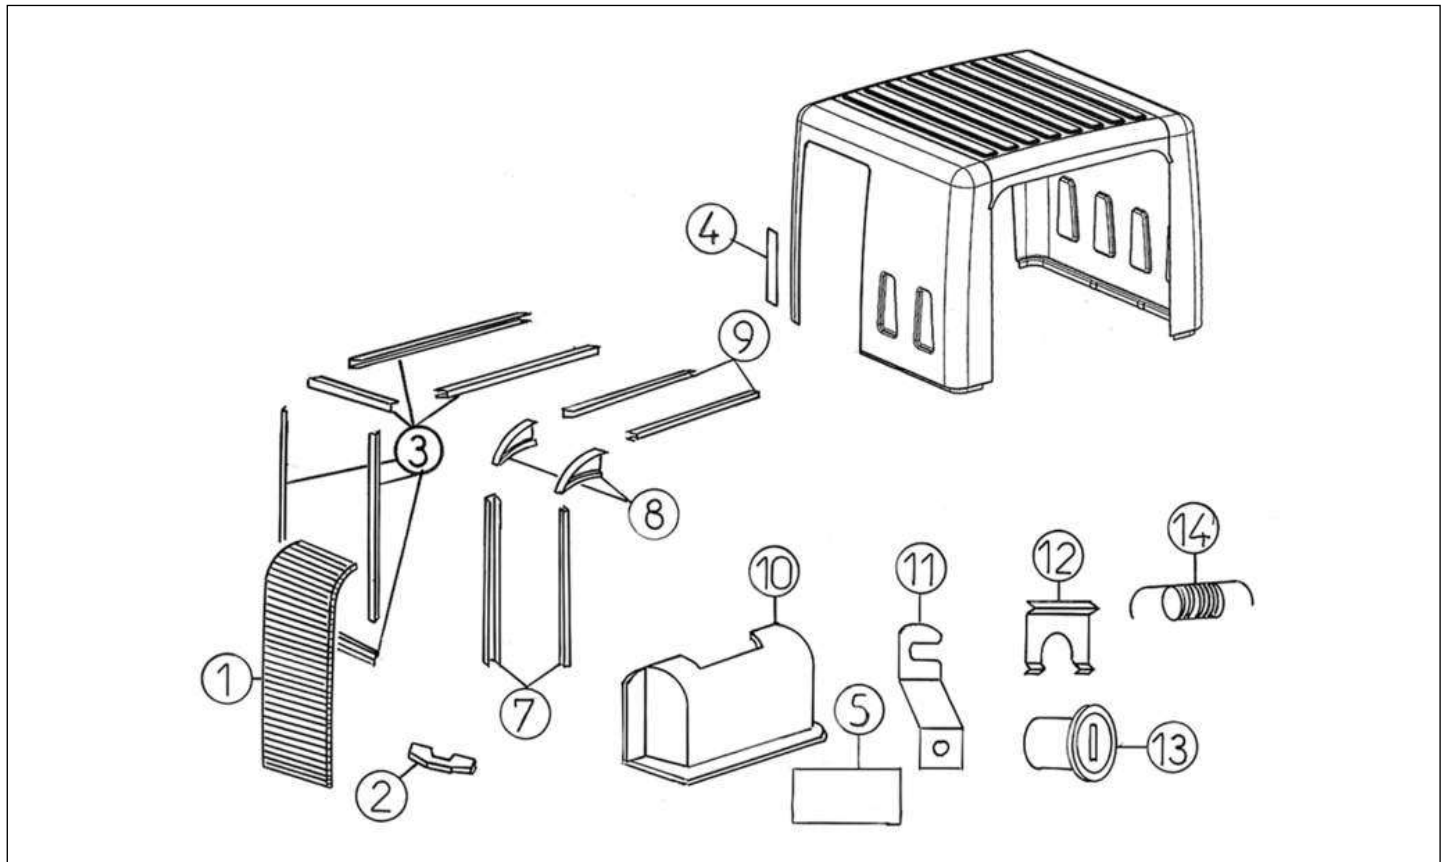

Spare parts

Van body

Rep	Reference	Description	Qty	Remarks
1	127MB697	SIDE ROLLER DOOR	1	
2	127MB692	ROLLER SHUTTER DOOR HANDLE	1	
3	127MB722	FRAME KIT, SIDE ROLLER DOOR, 6	1	
4	127MB732	SIDE ROLLER DOOR TRIM FOR TUB	1	
4	127MB733	SIDE ROLLER DOOR TRIM FOR TUB	1	
5	127MB735	KEY BARREL MOUNTING PLATE. SIDE	1	
7	127MB698	VERTICAL GUIDE RAIL KIT. 2 PIECES	2	
8	127MB729	CORNER. L/H SIDE ROLLER DOOR	1	
8	127MB730	CORNER . R/H SIDE ROLLER DOOR	1	
9	127MB699	HORIZONTAL GUIDE RAIL KIT 2PIECES	2	
10	127MB704	SIDE ROLLER DOOR LOCK COVER	1	
11	127MB691	LOCK OPERATING PLATE	1	
12	127K056	KEY BARREL FIXING CLIP	1	
13	124MB019A	IGNITION LOCK+4 BARRELS	1	
14	127MB709	ROLLER DOOR LOCK RETURN SPRING	1	
15	127MB032A	CAB TO TUB TRIM PANEL. VAN WITH	1	
15	127MB033A	CAB TO TUB TRIM PANEL. VAN WITH	1