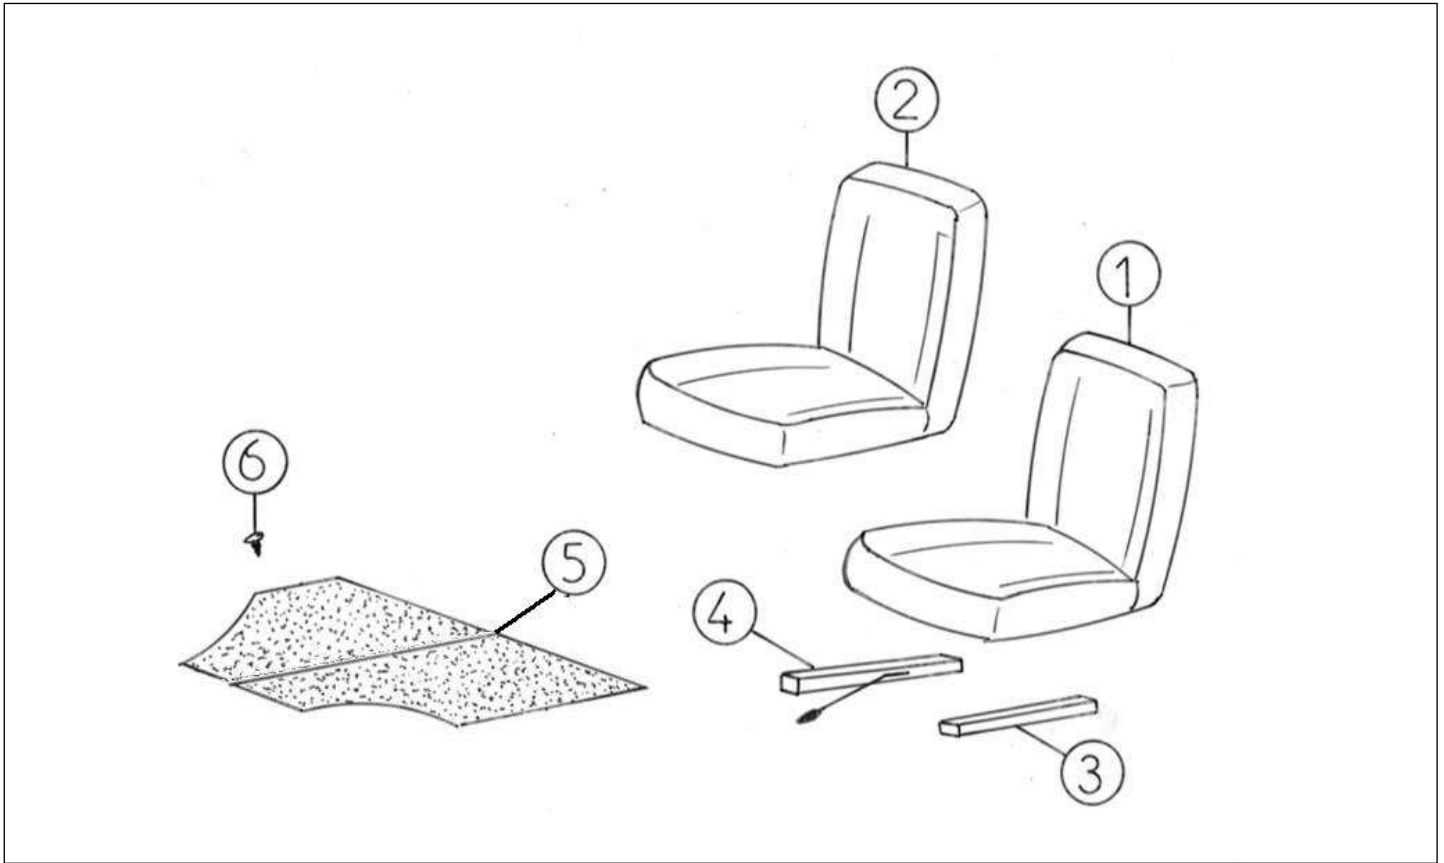

Spare parts

Glazing

Rep	Reference	Description	Qty	Remarks
1	127G125	INTERIOR REAR VIEW MIRROR	1	
2	127MB141	REAR VIEW MIRROR L/H	1	
2	127MB142	REAR VIEW MIRROR R/H	1	

Spare parts

Interior

Rep	Reference	Description	Qty	Remarks
1	127MD117	L/H TIPPING SEAT	1	
2	127MD118	R/H TIPPING SEAT	1	
3	127MD122D	SLIDE WITHOUT SETTING / SEAT LAW	1	
3	127MD122G	SLIDE WITHOUT SETTING / SEAT LEFT	1	
4	127MD121G	SLIDE WITH SET / LEFT SEAT	1	
4	127MD121D	SLIDE WITH SETTING / SEAT LAW	1	
5	127MD130	CARPET SET	1	
6	127MB156	FLOOR MAT FIXING CLIP	4	