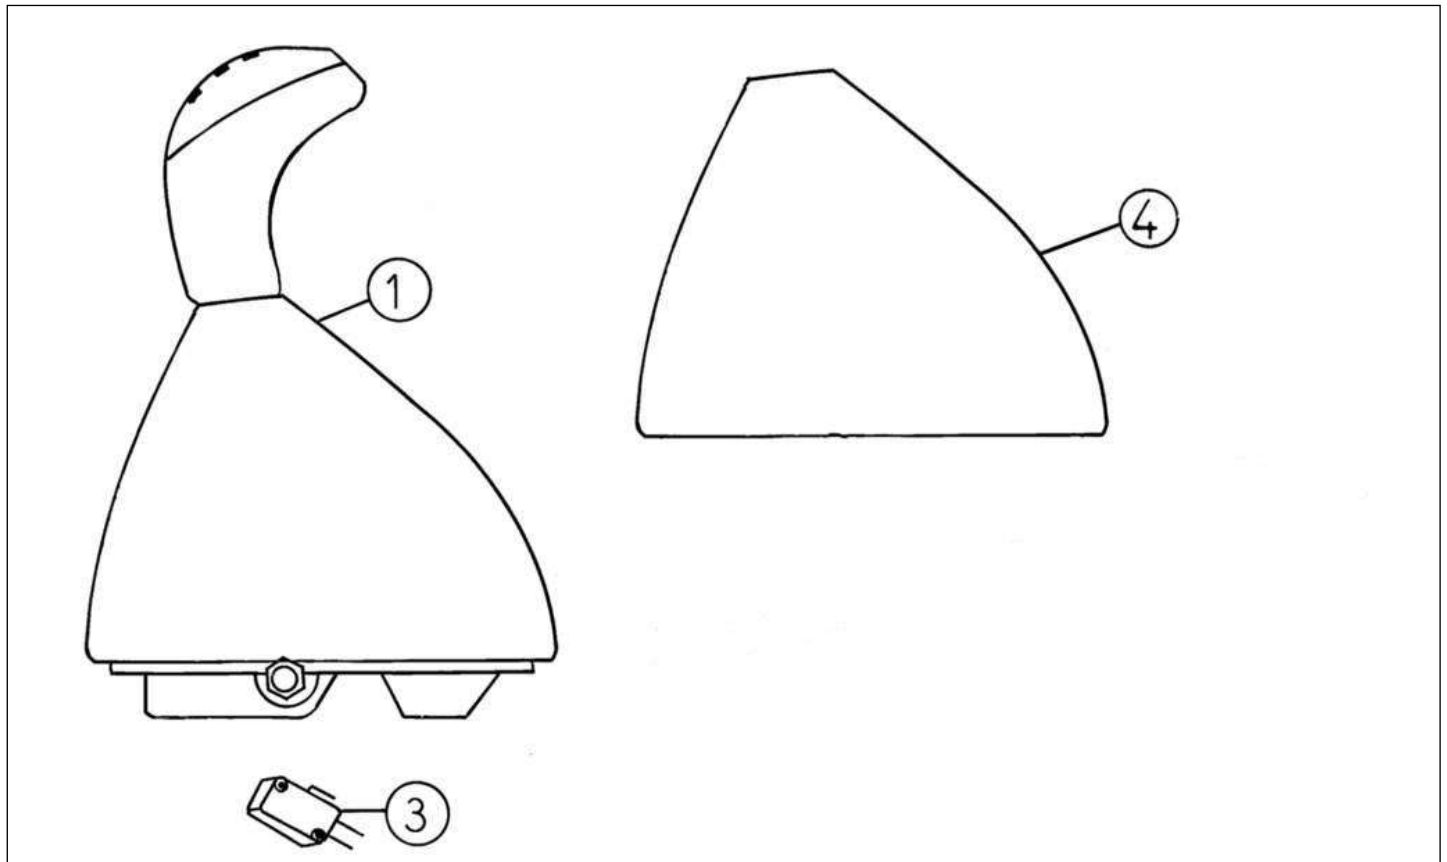

Spare parts

Transmission

Rep	Reference	Description	Qty	Remarks
1	123MC012A	GEARSHIFT LEVER COMPLETE	1	
3	128AA002	PROXIMITY SWITCH	2	
4	123AA015	GAITOR	1	

MULTITRUCK ELECTRIC

Spare parts

Transmission

Rep	Reference	Description	Qty	Remarks
1	123AC50	GASKET	1	
2	123MCC43	GASKET	1	
3	123MCC02	OIL FILLER TUBE ELBOW	1	
4	123MCC20	INPUT SHAFT	1	
5	123MCC21	GEAR	1	
6	123AAC48	Speed Sensor	1	
7	123MCC54	FINAL DRIVE UNIT 8:1	1	
8	123AC4	BEARING	2	
9	123AC45	BEARING	1	
10	123AC1	DRIVE SHAFT OIL SEAL	2	
11	123AC37	NUT	9	
12	123AC36	WASHER	9	
13	123AC30	WASHER	2	
14	123MBC40	DOWEL	2	
15	123AC12	PLUG	1	
16	123MBC47	PLUG	1	
17	123AC51	SCREW	3	
18	123AC1N	INPUT SHAFT OIL SEAL	1	
19	123AC4N	BEARING	2	
20	123MCC22	NUT	1	
21	123MCC23	SCREW	5	
22	123MCC30	SCREW	4	
23	123MCC15	SCREW	2	