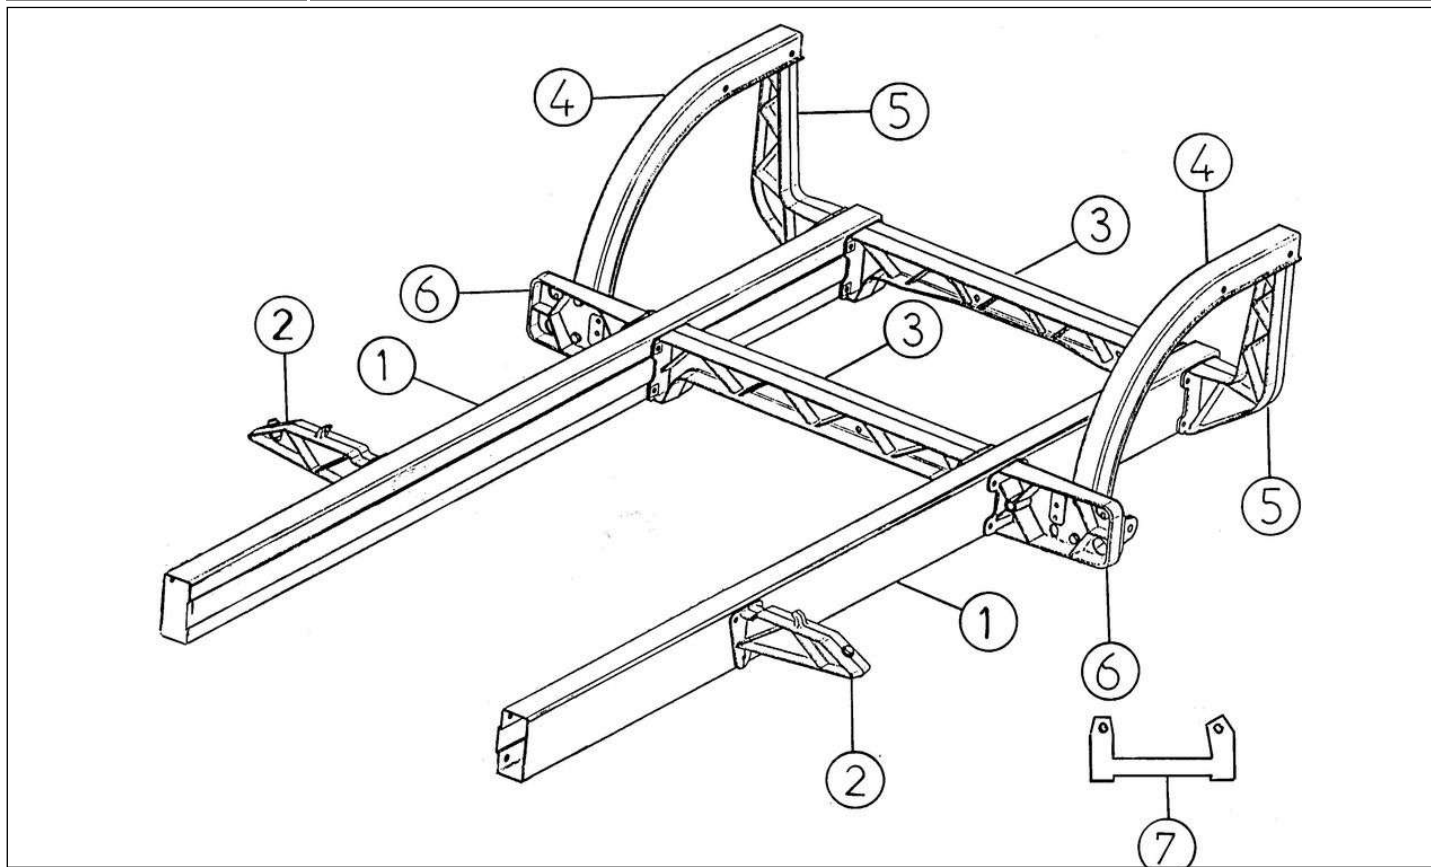

MULTITRUCK ELECTRIC

Spare parts

Chassis

Rep	Reference	Description	Qty	Remarks
1	127ME612	CHASSIS LEG LONG	2	
2	127MB605	CABIN REAR SUPPORT OUTRIGGER	2	
3	127MB607	CENTRAL AND REAR CROSSMEMBER	2	
4	127MB610	REAR SHOCKABSORBER UPPER	2	
5	127MB609	REAR ARCH SUPPORT OUTRIGGER	2	
6	127MB608	REAR SUPPORT OUTRIGGER	2	
7	127MB624	SUPPORT PLATE	1