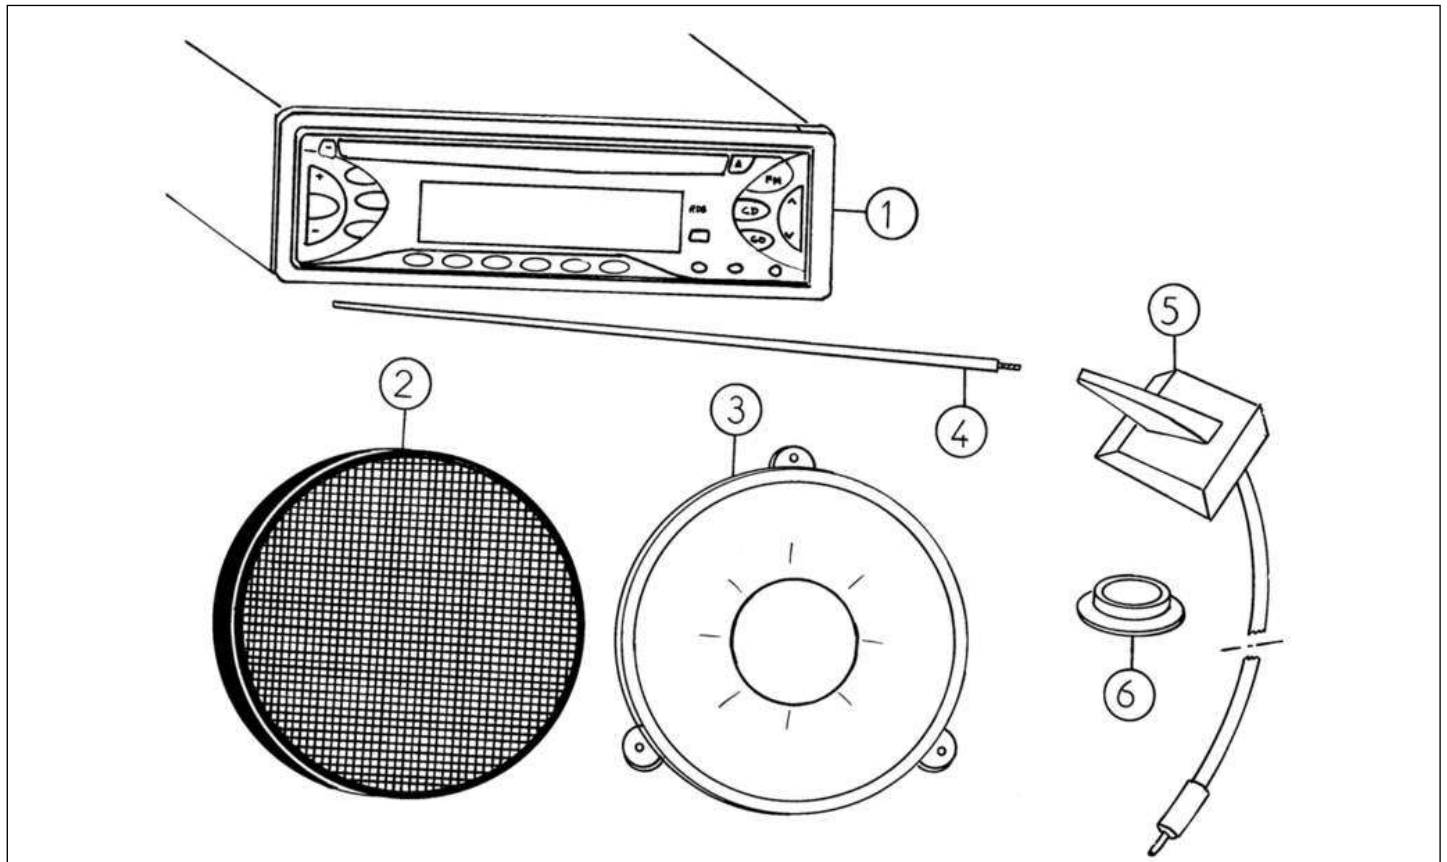

Spare parts

Electrical components

Rep	Reference	Description	Qty	Remarks
1	128AA060A	RADIO/CD PLAYER CLARION	1	
2	128AA062	GRILL HP	2	
3	128AA061	SPEAKER	2	
4	128K070A	RADIO ARIEL WHIP	1	
5	128K072A	RADIO ARIEL BASE ASSY + LEAD	1	
6	128R069	BLANKING CAP ARIEL BASE	1