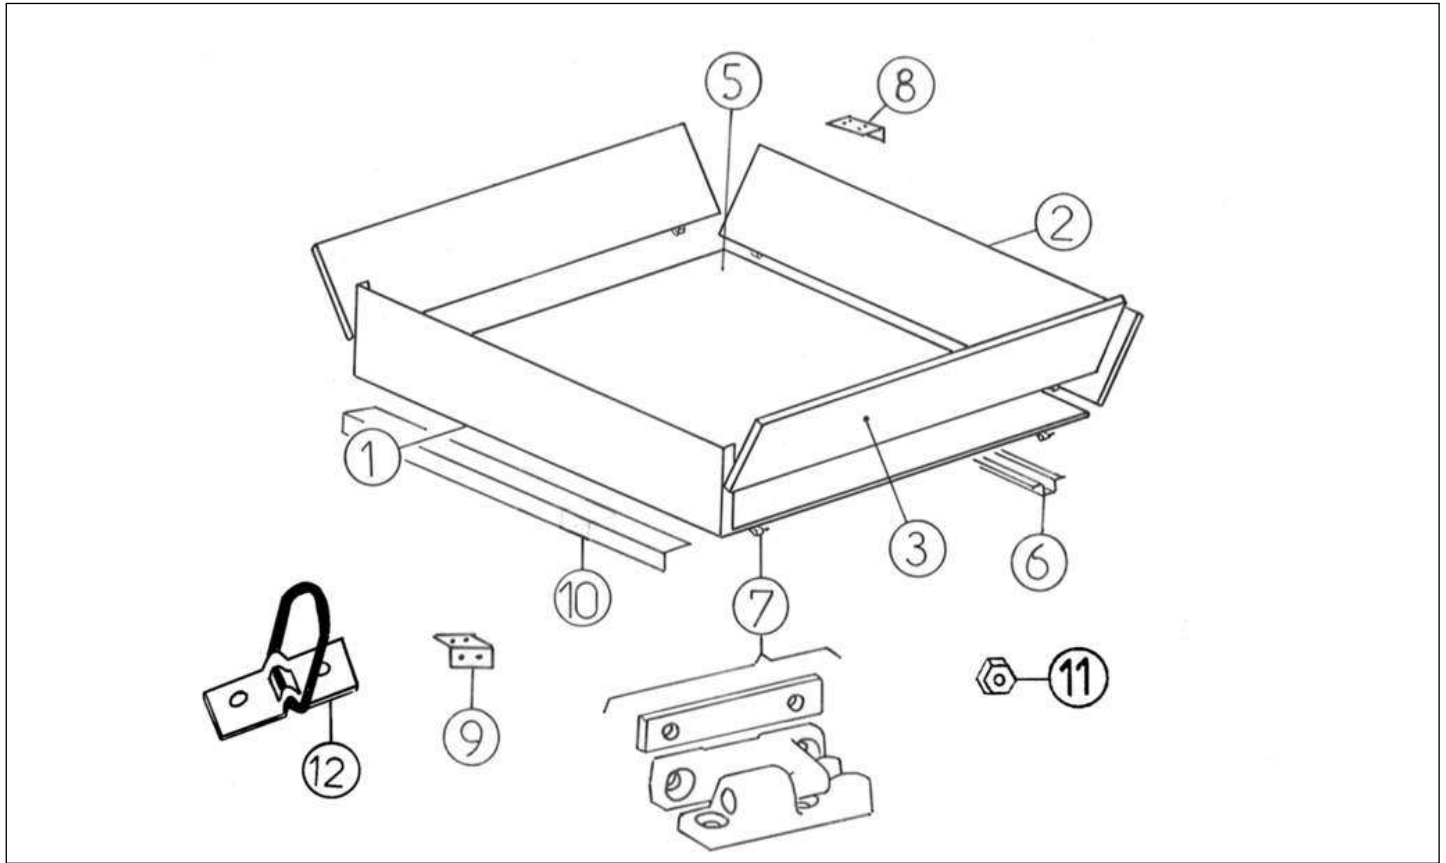

# MULTITRUCK ELECTRIC

7 127MB796

MAIN SEAL. REAR DOORS

1

Spare parts

*Dropside bodies*

Rep	Reference	Description	Qty	Remarks
1	127MB677	DROPSIDE FRONT PANEL	1	
2	127MB664	DROPSIDE REAR PANEL	1	
3	127MB665	DROPSIDE, SIDE PANEL LONG 162*30*3	2	
5	127MB668	DROPSIDE BODY FLOOR PLATE LONG	1	
6	127MB667	FLOOR SUPPORT PLATE REAR	4	
7	127MB669	HINDGE. DROPSIDE PANEL	6	
8	127MB672	DROPSIDE HINDGE MOUNTING PLATE	2	
9	127MB671	DROPSIDE HINDGE MOUNTING PLATE	4	
10	127MB675	SDROPSIDE BODY SECURING PLATE	1	
11	127MB782	BODY HINDGE NUT	1	SPECIFIC DUMP TRUCK
12	127MB791	LOAD RESTRAINT HOOKS	X	