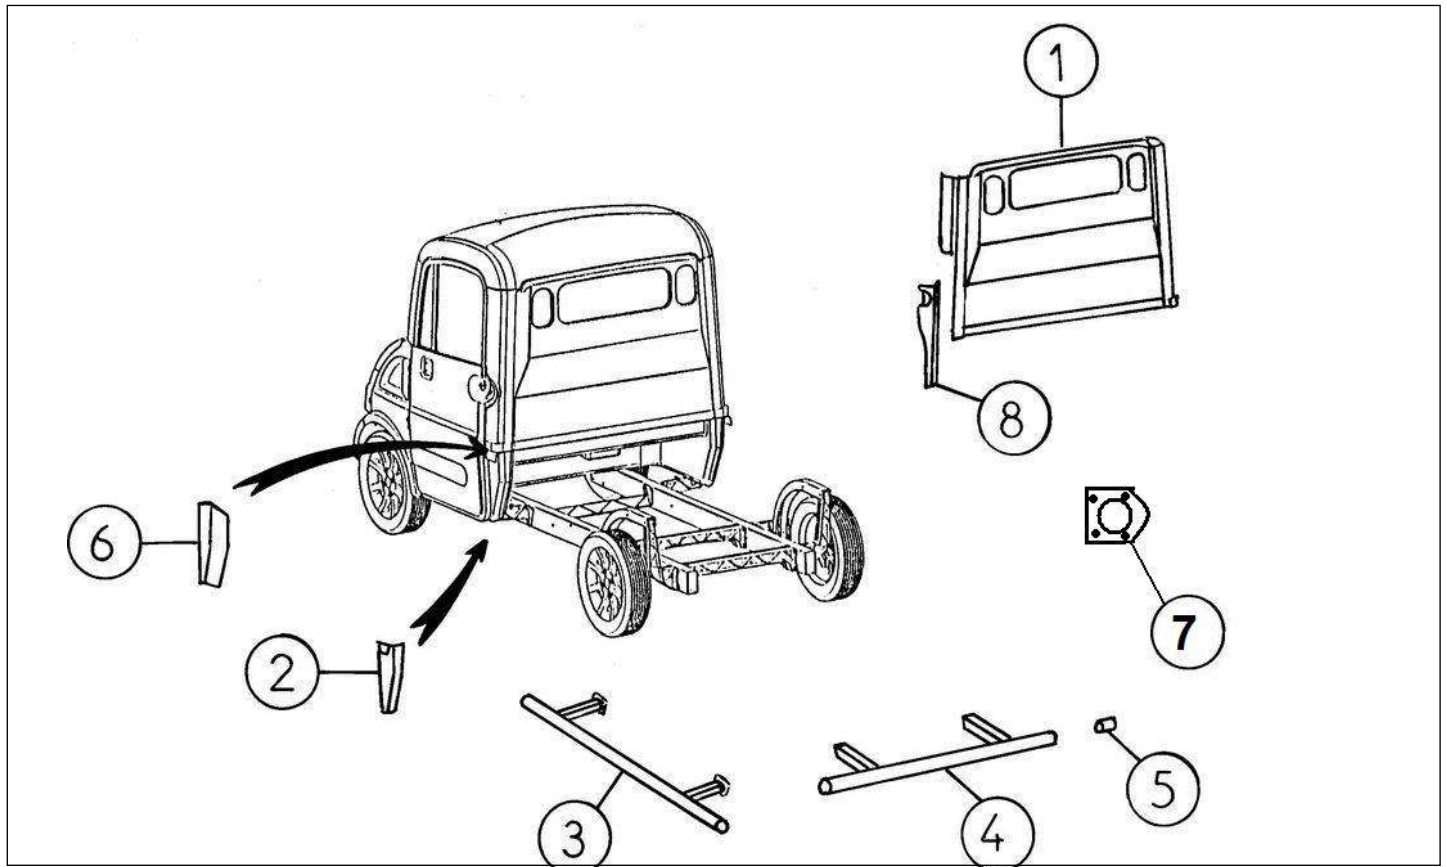

Spare parts

Body front

Rep	Reference	Description	Qty	Remarks
1	127MD517	CABINE REAR PANEL	1	
2	127MD032	REAR OUTER WING PANEL RIGHT	1	
2	127MD033	REAR OUTER WING PANEL LEFT	1	
3	127MD725	LATERAL SIDE PROTECTION BAR	2	
4	127MB724	REAR UNDER RUN BAR	1	
5	127MB789	CAP FOR LATERAL SIDE PROTECTION	X	
6	127MD635	TRIM PANEL LEFT	1	
6	127MD636	TRIM PANEL RIGHT	1	
7	121ME240	SUPPORT CONNECTOR	1	
8	127MD661	R/H EXTENSION DGRABBET	1	
8	127MD662	L/H EXTENSION DGRABBET	1