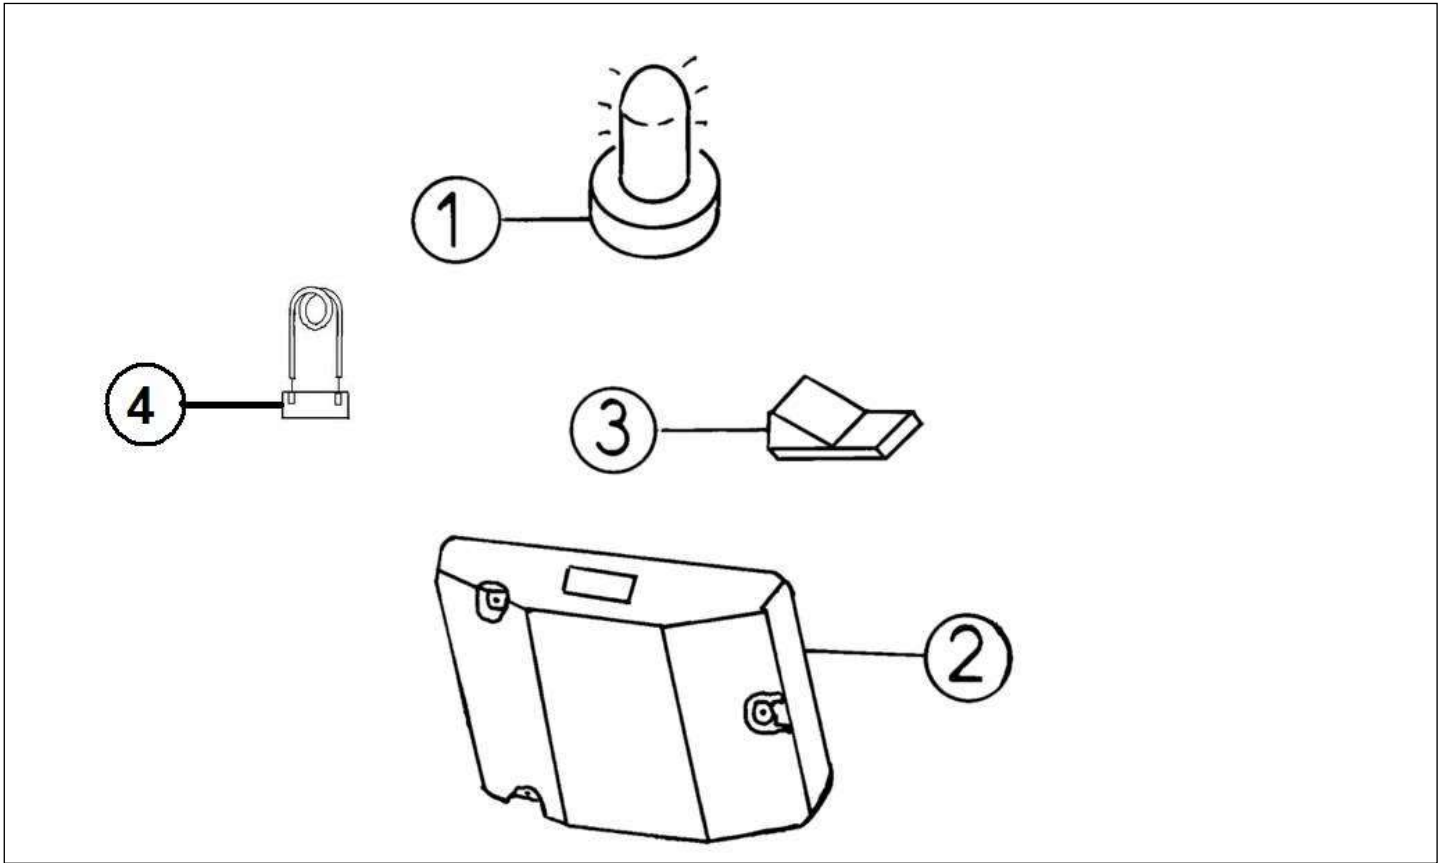

Spare parts

Lights

Rep	Reference	Description	Qty	Remarks
1	128MB120	FLASH LIGHTS	1	
2	128MB122	ROOF BEACON COVER	1	
3	128MB123	ROOF BEACON SWITCH	1	
4	120MB125	BULB XENON FIRES FLASH