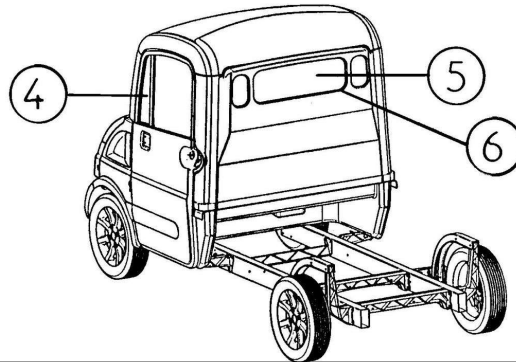

# MULTITRUCK ELECTRIC

18	127MD338	SLEEVE	2
----	----------	--------	---

Spare parts

Glazing

Rep	Reference	Description	Qty	Remarks
1	127MB015	WINDSCREEN TRIM SEAL	1	
2	127MB107V	WINDSCREEN. TINTED GLASS	1	
3	127MB108V	CAB DOOR DROP GLASS L/H TINTED	1	
3	127MB109V	CAB DOOR DROP GLASS R/H TINTED	1	
4	127MB502V	QUARTER LIGHT GLASS R/H TINTED	1	
4	127MB503V	QUARTER LIGHT GLASS L/H TINTED	1	
5	127MB501V	CAB REAR WINDOW, TINTED	1	
6	127W502	CAB REAR WINDOW SEAL(SOLD BY	1	