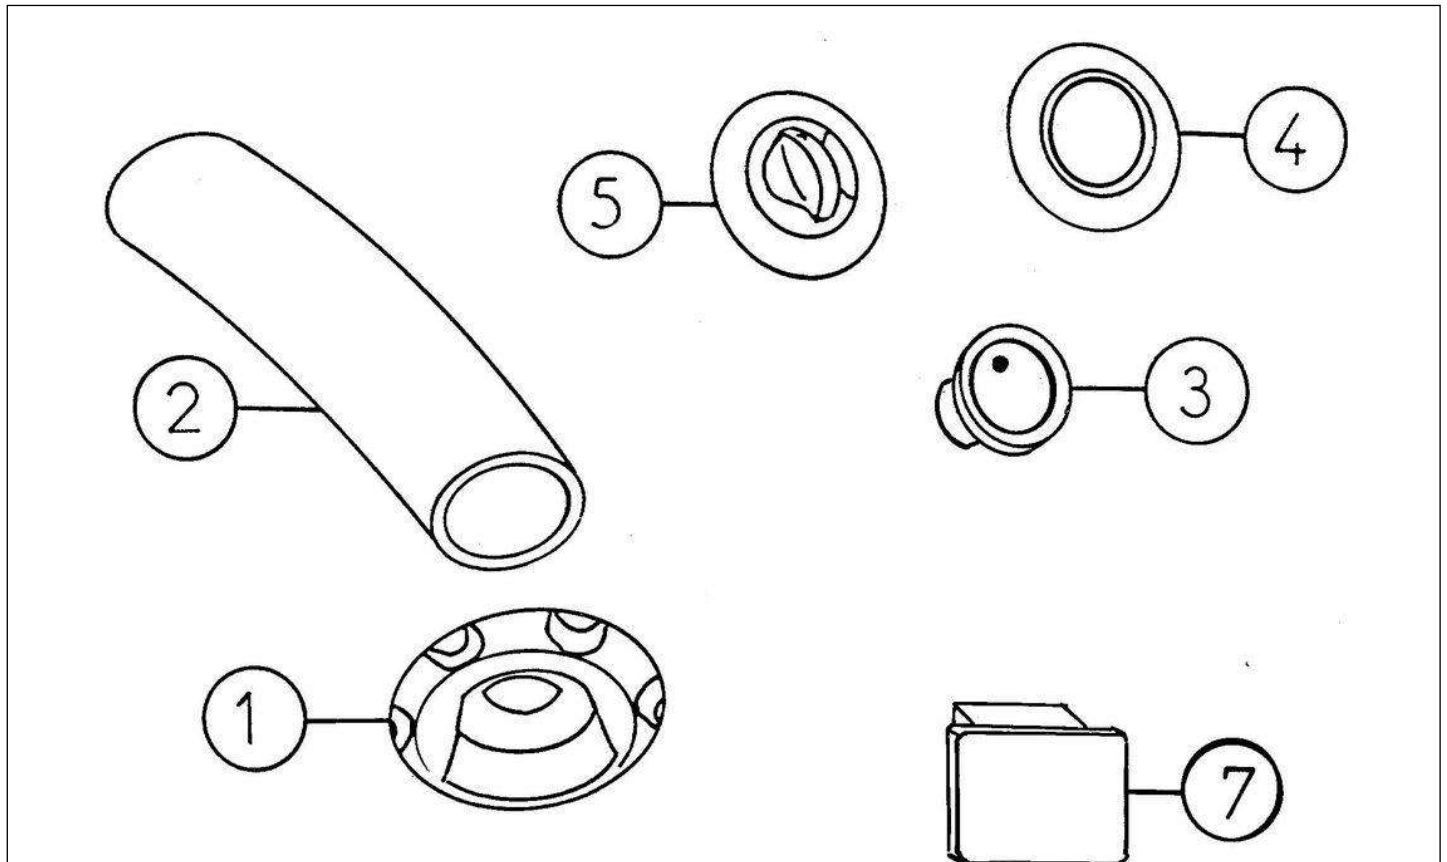

Spare parts

Heating system

Rep	Reference	Description	Qty	Remarks
1	122MD004	AIR VENT	2	
2	122MP003	FLEXIBLE HEATING	2	
3	122MC047	CAB HEATER SWITCH (ELECTRIC)	1	
4	122ME015	HEATER SYMBOL PLATE ELECTRIC	1	
5	122MD030	HEATER FAN SWITCH	1	
7	128ME125	SWITCH OF DEGIVRAGE	1