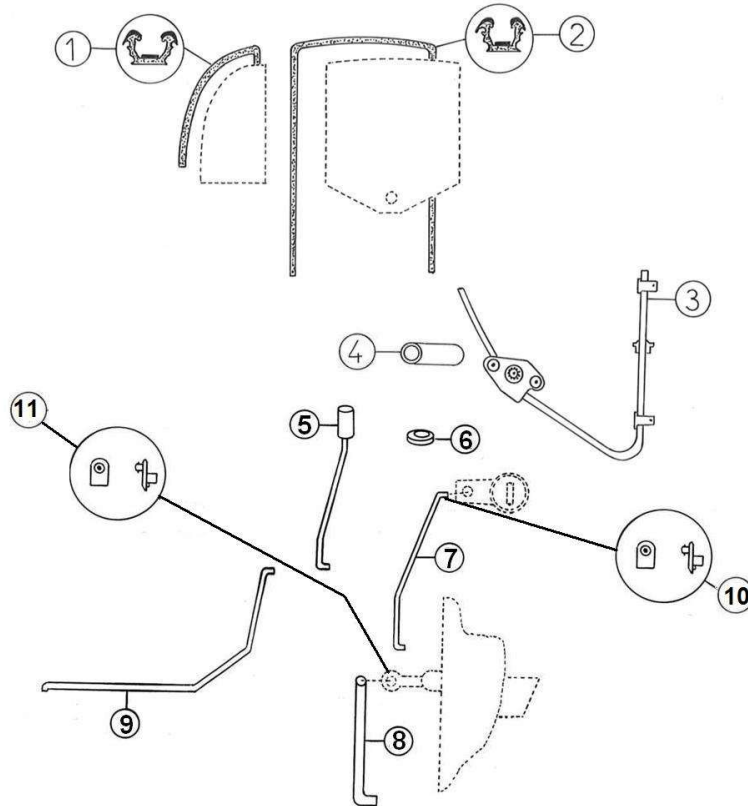

Spare parts

Doors

Rep	Reference	Description	Qty	Remarks
1	127MB051	MEGA QUARTER GLASS RUBBER SEAL	2	
2	127MB050	MEGA DOOR DROP GLASS RUBBER	2	
3	127MB066	R/H WINDOW WINDER MECHANISM	1	
3	127MB065	L/H WINDOW WINDER MECHANISM	1	
4	127R067	WINDOW WINDER HANDLE	2	
5	127K074	INTERIOR DOOR LOCK BUTTON R/H	1	
5	127K075	INTERIOR DOOR LOCK BUTTON L/H	1	
6	127K076	WIRE-PASS	2	
7	127K079	L/H DOOR BARREL TO LOCK ROD	1	
7	127K080	R/H DOOR BARREL TO LOCK ROD	1	
8	127MD077	L/H DOOR MECH LOCK ROD	1	
8	127MD078	R/H DOOR MECH LOCK ROD	1	
9	127MD041	LONG ROD	2	
10	127AA488	BLUE CLIPS DOOR CYLINDER	2	
11	127AA487	WHITE CLIPS EXTERNAL HANDLE	2