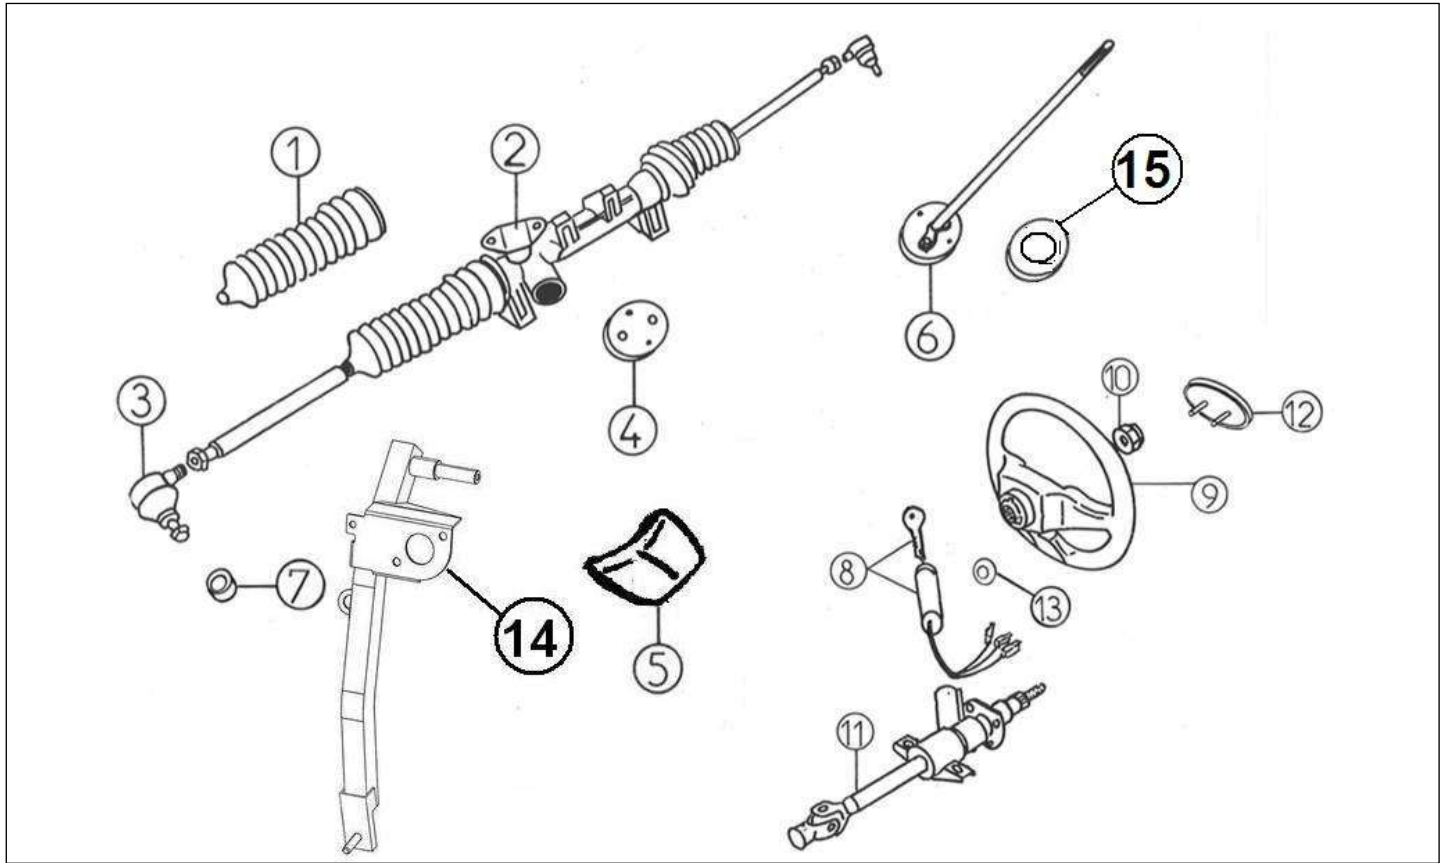

Spare parts

Front Axel / Steering

Rep	Reference	Description	Qty	Remarks
1	124A25	STEERING RACK RUBBER GAITOR	2	
2	124ME013	STEERING RACK RUBBER GAITOR	1	
2	124AC013Z	STEERING RACK -UK	1	☒
3	124K014	TRACK ROD END 97	2	
4	124A15A	STEERING COLUMN INSULATOR	1	
5	124MD020	SEALING COLUMN	1	
5	124MD020Z	SEALING COLUMN	1	☒
6	124MD015	INNER STEERING COLUMN SHAFT	1	
7	124K040	SPACER, TRACK ROD	2	
8	124MB019A	IGNITION LOCK+4 BARRELS	1	
9	124AP017A	STEERING WHEEL PACK VERSION	1	
10	124K023	STEERING WHEEL FIXING BOLT	1	
11	124K022A	UPPER STEERING COLUMN ASSY	1	
12	124MB030	MEGA STEERING WHEEL LOGO	1	POUR VOLANT 4AA017
12	124MH030	MEGA BLACK CENTER STEERING	1	
13	124MB042	IGNITION BARREL TRIM	1	
14	124MD033	STEERING COLUMN SUPPORT	1	☒
14	124MD033Z	STEERING COLUMN SUPPORT	1	☒
15	124MD021	seal steering column	1