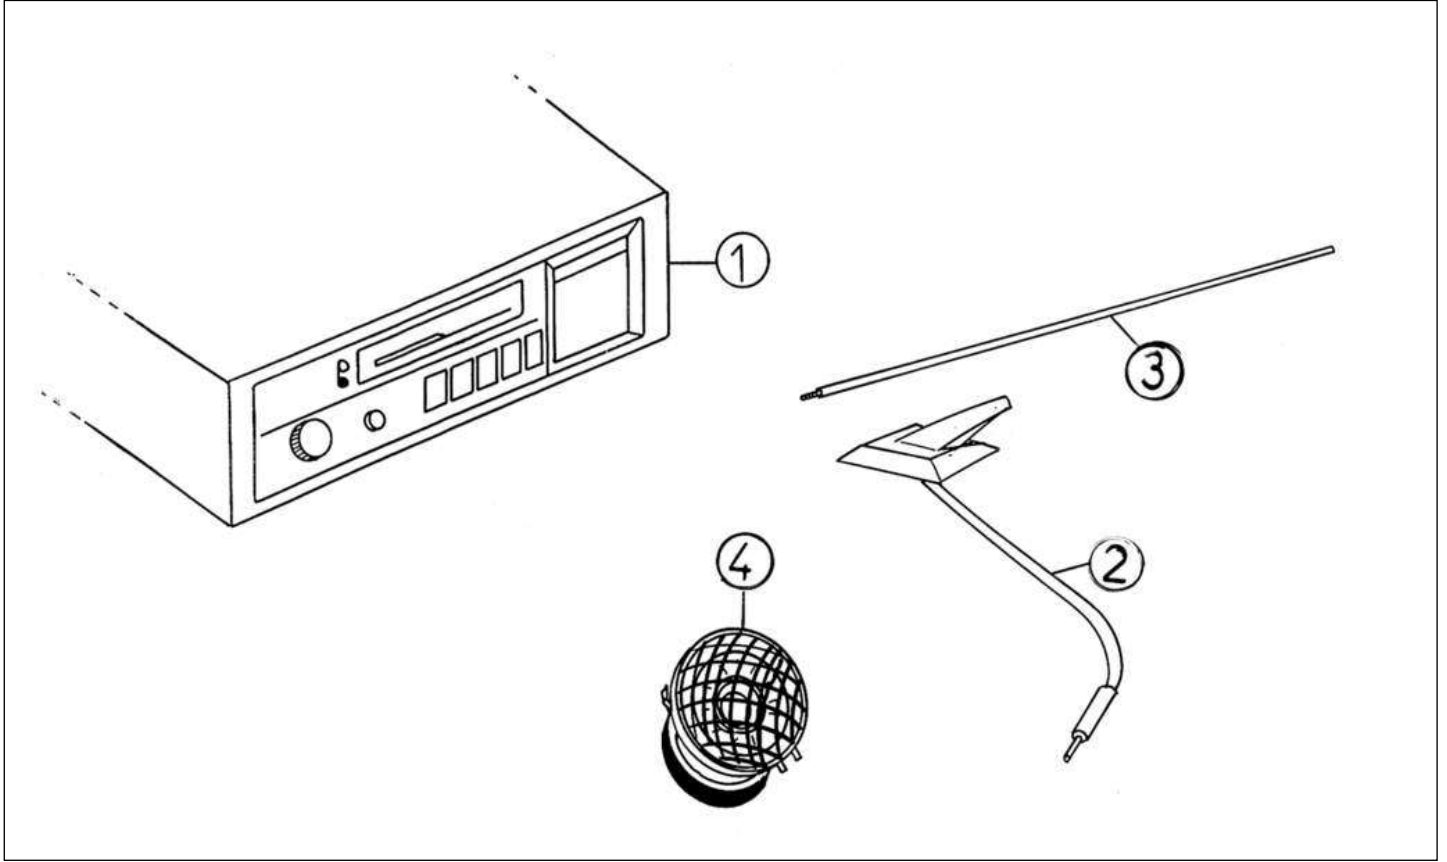

Spare parts

Electrical components

Rep	Reference	Description	Qty	Remarks
1	128H060	RADIO. FM / CASSETTE	1	
2	128K072A	RADIO ARIEL BASE ASSY + LEAD	1	
3	128K070A	RADIO ARIEL WHIP	1	
4	128MB061	RADIO SPEAKER WITH GRILL	2