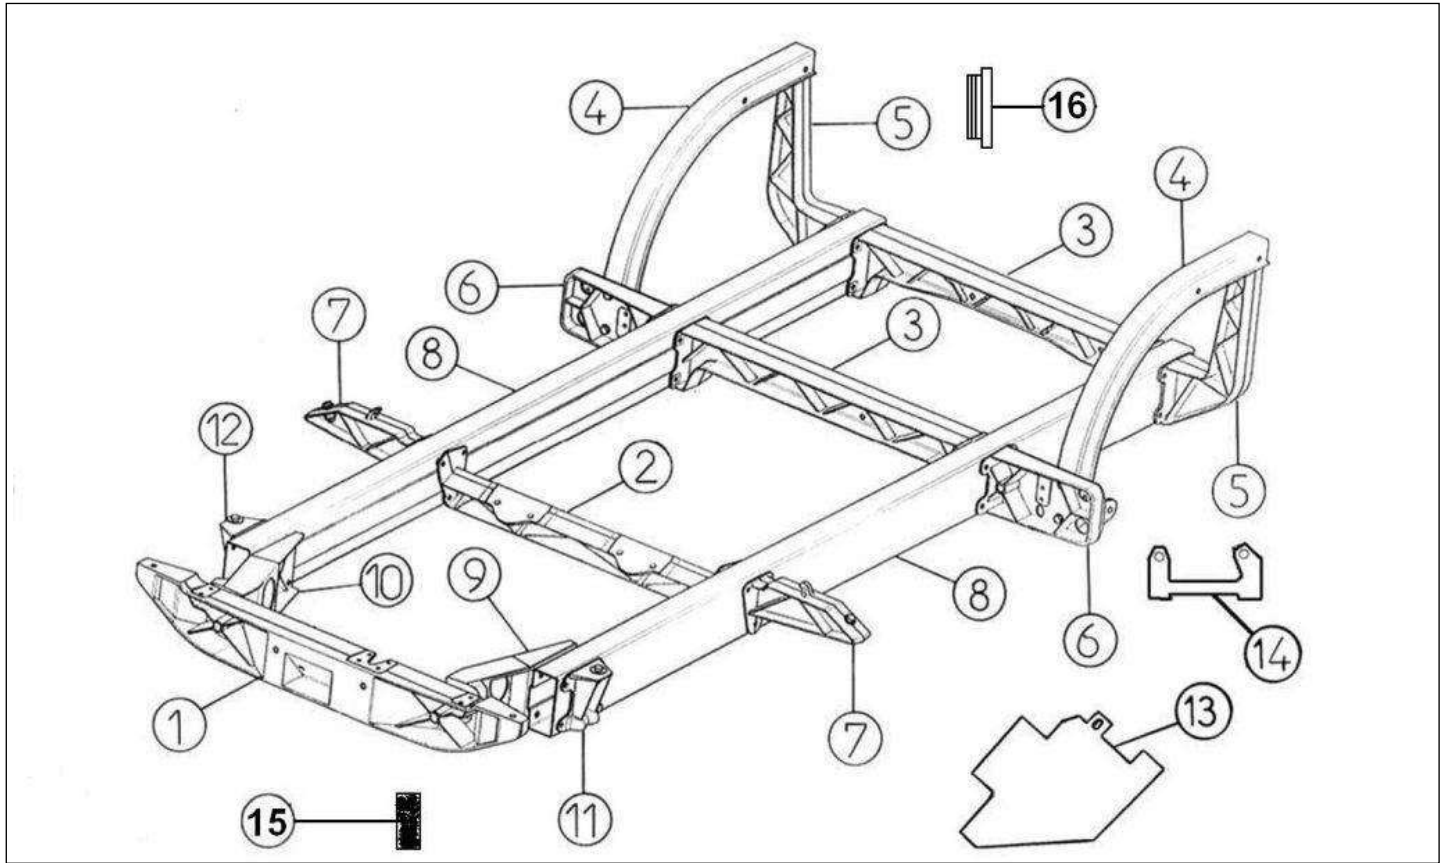

Spare parts

Chassis

Rep	Reference	Description	Qty	Remarks
1	127MC600	FRONT CROSSMEMBER ELECTRIC	1	
2	127MB606	CROSSMEMBER ENGINE SUPPORT	1	
3	127MB607	CENTRAL AND REAR CROSSMEMBER	2	
4	127MB610	REAR SHOCKABSORBER UPPER	2	
5	127MB609	REAR ARCH SUPPORT OUTRIGGER	2	
6	127MB608	REAR SUPPORT OUTRIGGER	2	
7	127MB605	CABIN REAR SUPPORT OUTRIGGER	2	
8	127MC611	CHASSIS LEG.SHORT ELECTRIC	2	
8	127MC612	CHASSIS LEG. LONG	2	
9	127MB601	FRONT CROSSMEMBER MOUNTING	1	
10	127MC602	FRONT CROSSMEMBER MOUNTING	1	
11	127MB603	CAB FRONT MOUNTING BRACKET L/H	1	
12	127MB604	CAB FRONT MOUNTING BRACKET R/H	1	
13	127MB790	CHASSIS PROTECTION PANEL	2	
14	127MB624	SUPPORT PLATE	1	
15	127MB901	PULG	1	
16	127MB902	PULG	1