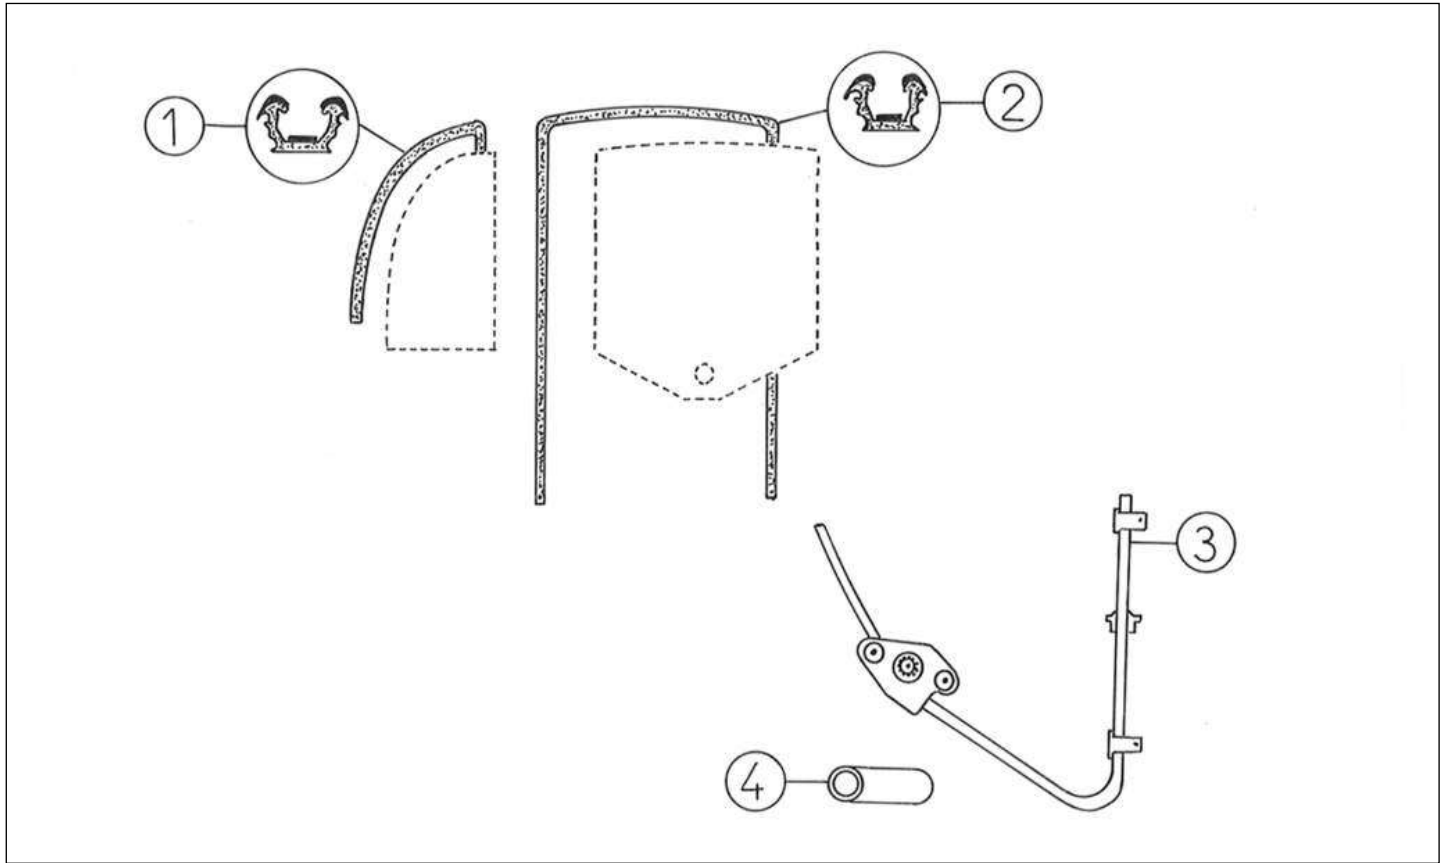

Spare parts

Doors

Rep	Reference	Description	Qty	Remarks
1	127MB051	MEGA QUARTER GLASS RUBBER SEAL	2	
2	127MB050	MEGA DOOR DROP GLASS RUBBER	2	
3	127MB066	R/H WINDOW WINDER MECHANISM	1	
3	127MB065	L/H WINDOW WINDER MECHANISM	1	
4	127R067	WINDOW WINDER HANDLE	2