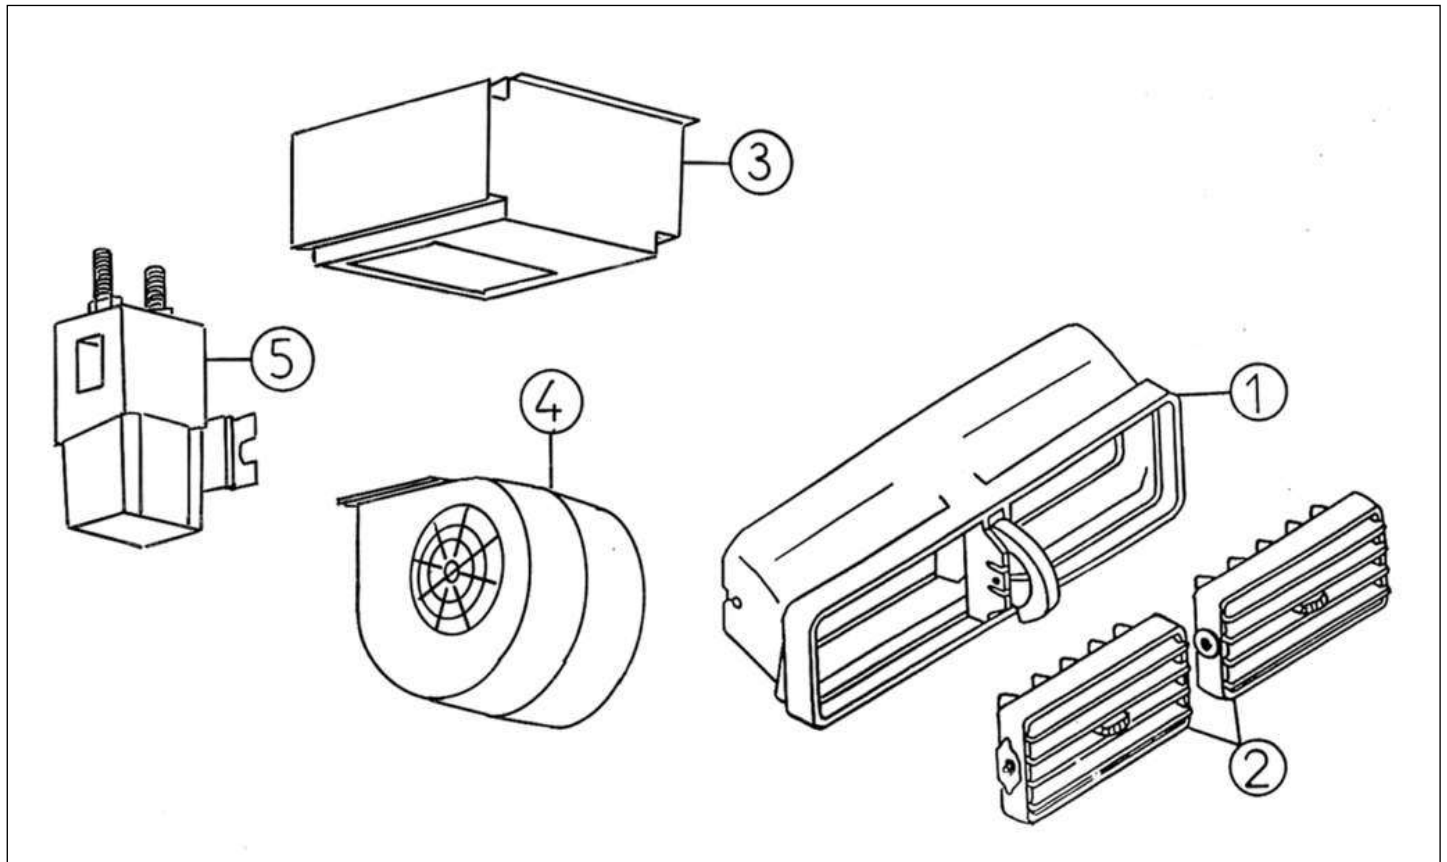

Spare parts

Heating system

Rep	Reference	Description	Qty	Remarks
1	122K007	SWIVEL VENT HOUSING	1	
2	122K004	AIR VENT	2	
3	122MC005	ELECTRIC HEATER ASSY	1	
4	122MB001	HEATER MOTOR	1	
5	122MC046	CAB HEATER RELAY	1