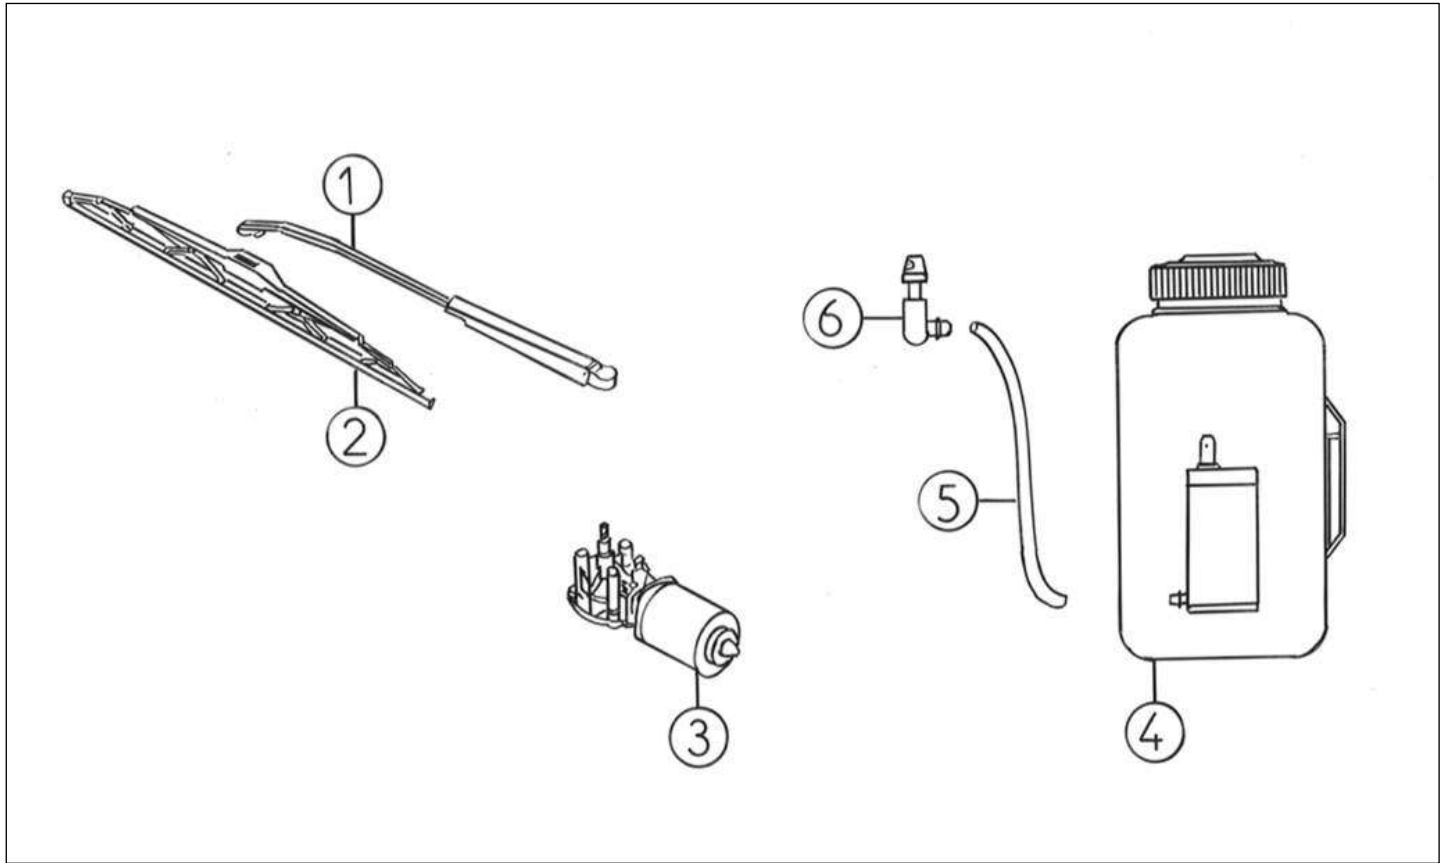

Spare parts

Windscreen wiper

Rep	Reference	Description	Qty	Remarks
1	128MB026	WIPER ARM	1	
2	128MB027	WIPER BLADE	1	
2	128MB026Z	WIPER ARM UK	1	☒
3	128MB025	WIPER MOTOR FRONT	1	
3	128MB025Z	WIPER MOTOR FRONT UK	1	☒
4	128MB022	SCREENWASH RESIVOIR 1.5 Ltr	1	
5	128A23	SCREENWASH HOSE D4 / D7 LENGTH	1	☒
6	128MB024	SCREENWASH JET	1