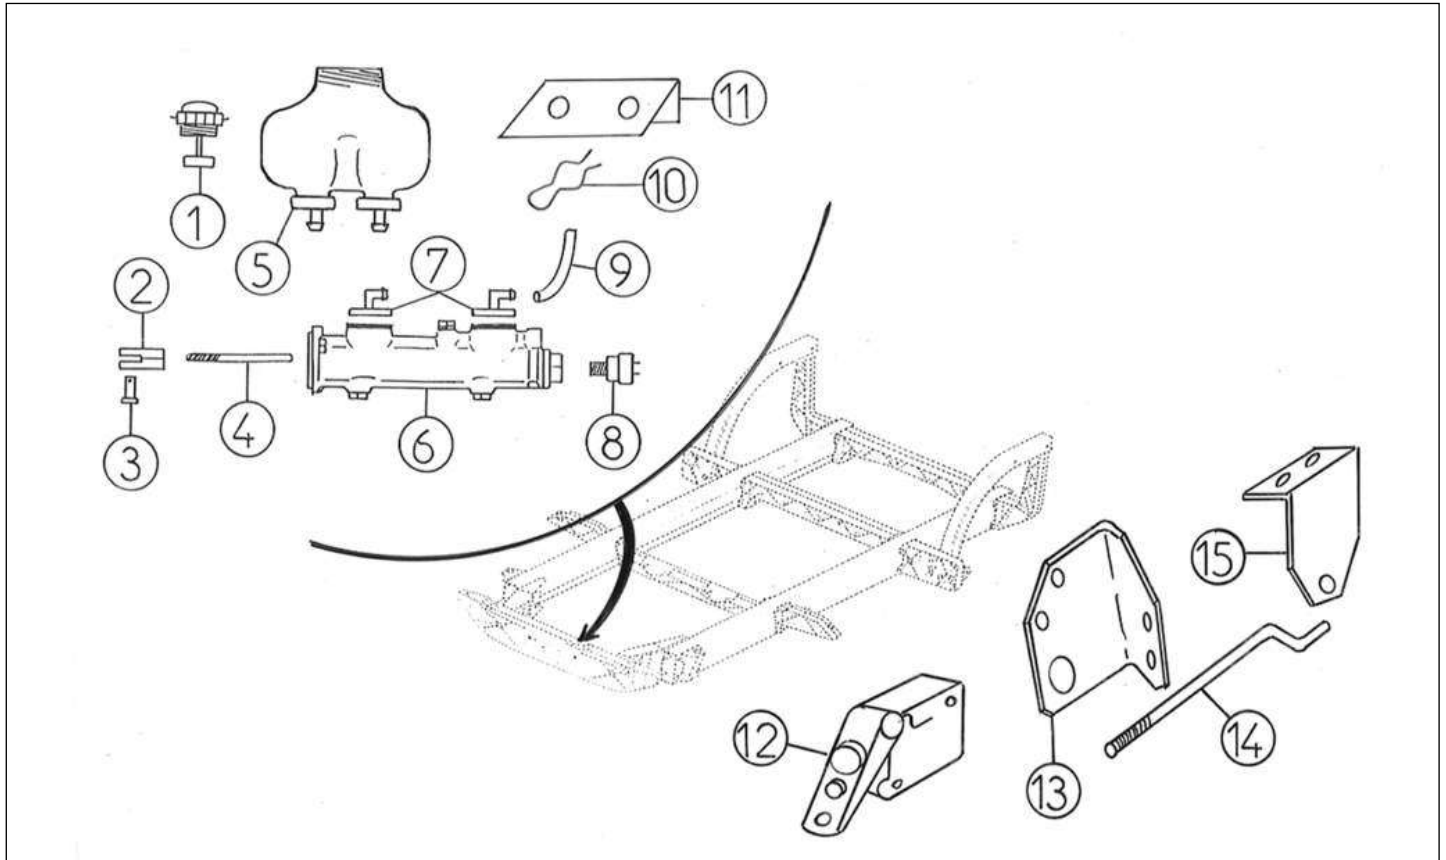

Spare parts

Brakes, Hydraulic system

Rep	Reference	Description	Qty	Remarks
1	126MB013	BRAKE RESERVOIR CAP	1	
2	126A8	CLEVIS	1	
3	126A9	CLEVIS PIN	1	
4	126A10	MASTER CYLINDER PUSH ROD	1	
5	126MB012	BRAKE FLUID RESERVOIR N/M VAN	1	
6	126A14	BRAKE MASTER CYLINDER	1	
7	126MB094	MASTER CYLINDER INLET PIPE	2	
8	126A15	STOP LIGHT CONTACTOR + joint	1	
9	126MB097	RESERVOIR TO MASTER CYLINDER	1	
10	126MB095	BRAKE RESERVOIR HOSE CLIP	2	
11	126MB096	RESERVOIR SUPPORT BRACKET	1	
12	126MB016	LOAD SENSING VALVE	1	
13	126MB090	LOAD SENSING VALVE SUPPORT	1	
14	126MB050	LOAD SENSING VALVE OPERATING	1	
15	126MB091	MOUNTING BRKT. LOAD SENSING	1