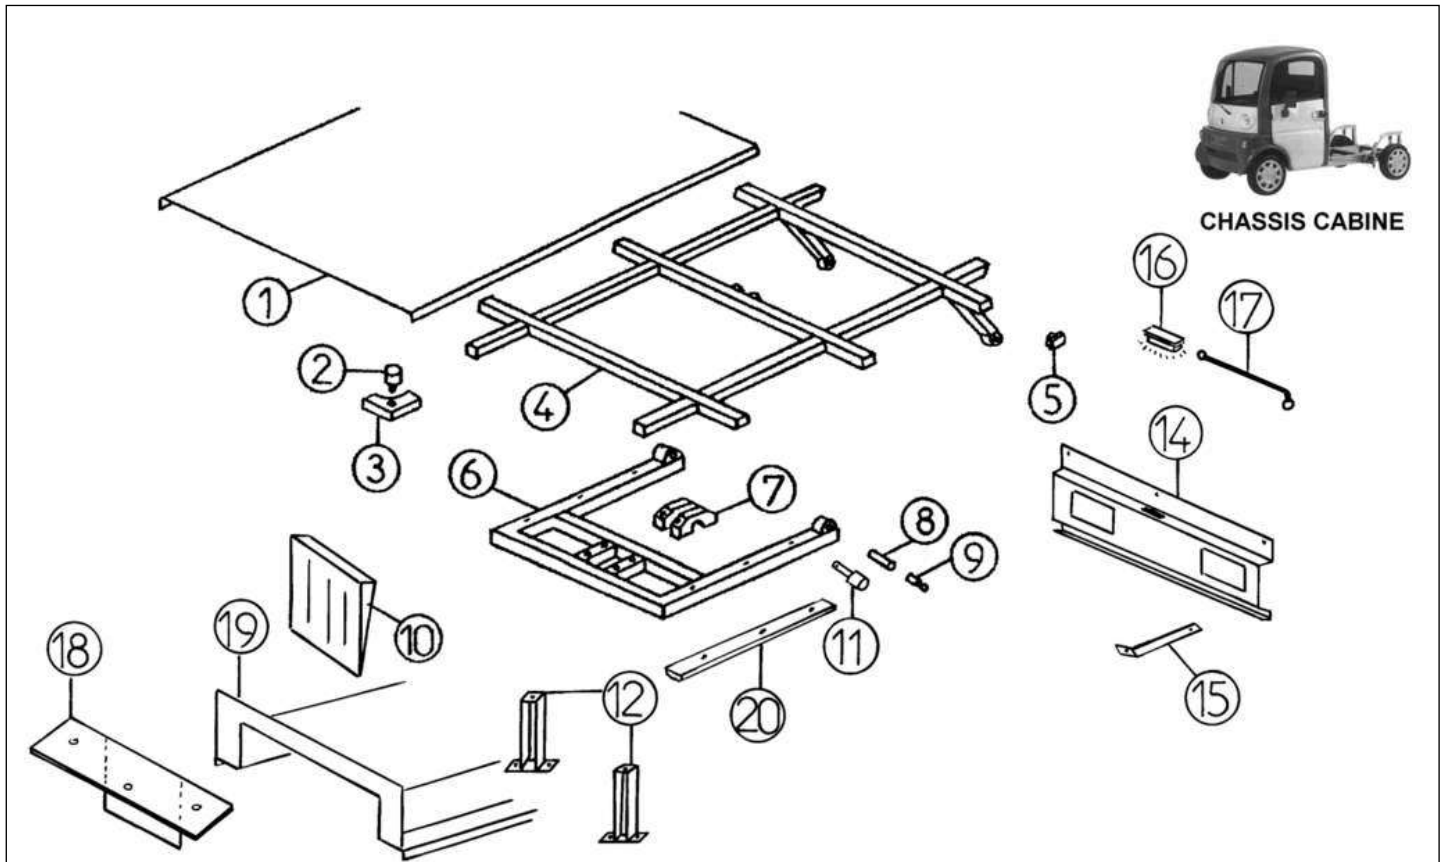

Spare parts

Tipper body

Rep	Reference	Description	Qty	Remarks
1	127MB752	TIPPER BODY FLOOR PLATE.	1	
2	127MB765	PLATE	2	
3	127MB763	BODY LANDING RUBBER SUPPORT	2	
4	127MB751	FLOOR PANEL FRAME LONG	1	
6	127MB750	TIPPER BODY. LOWER FRAME	1	
8	127MB757	SHAFT, TIPPER HINDGE	2	
9	127MB761	GREASE NIPPLE	3	
10	127MB753	MUD GUARD	4	
12	127MB777	TIPPER BODY LANDING LEGS	2	
14	127MB780	TIPPER BODY REAR LIGHTING BOARD	1	
15	127MB781	RADIATOR	2	
16	128AA051	NUMBER PLATE LAMP ASSY	1	
17	128MB121	HARNES NUMBER PLATE LAMPS	1	
19	127MB783	MEGA ELECTRIC BATTERY COVER	1	
20	127MB779	TIPPER FRAME LOWER MOUNTING	2