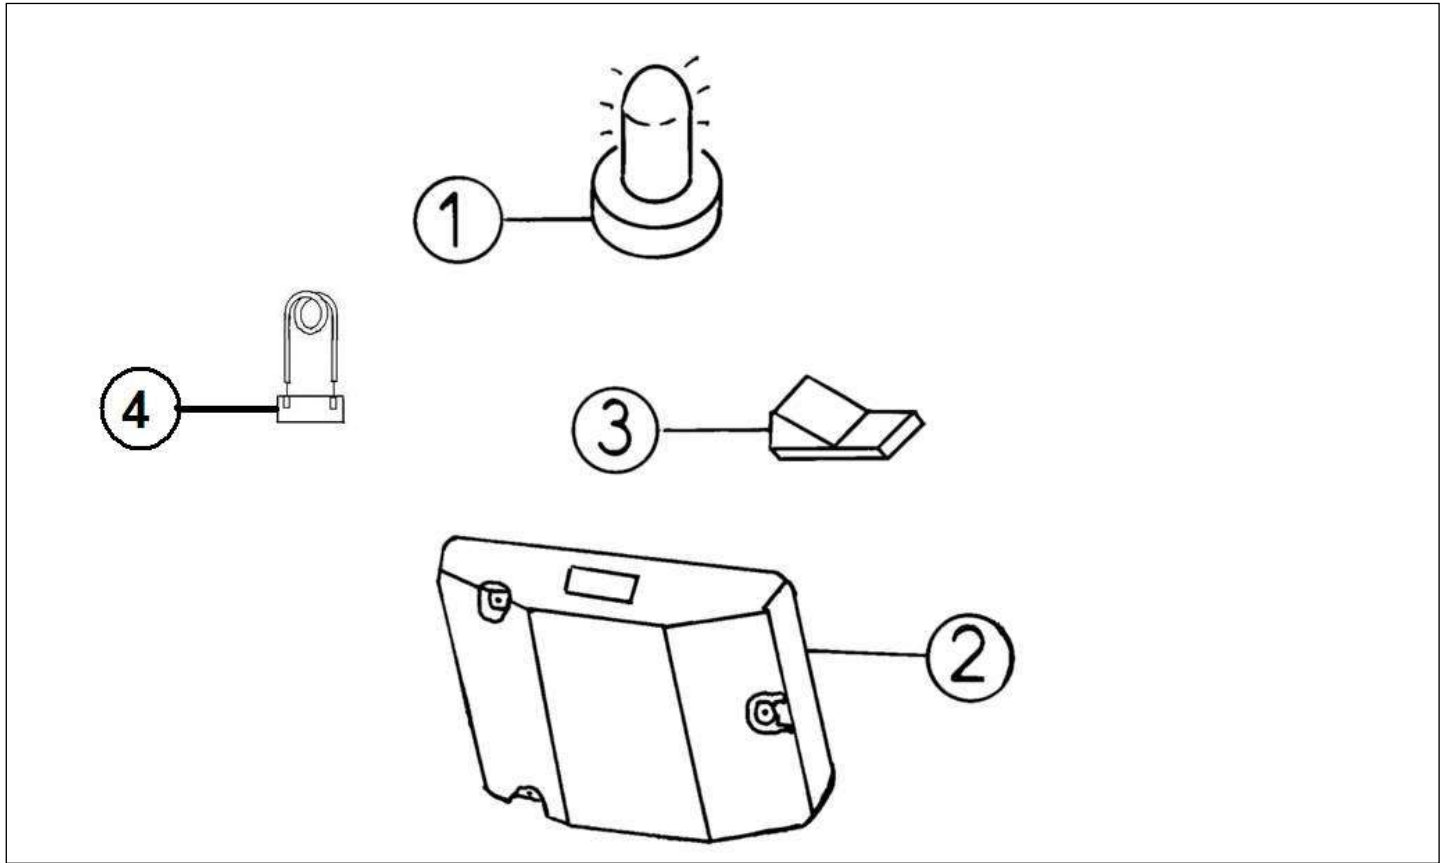

Spare parts

Lights

Rep	Reference	Description	Qty	Remarks
1	128MB120	FLASH LIGHTS	1	
2	128MB122	ROOF BEACON COVER	1	
3	128MB123	ROOF BEACON SWITCH	1	
4	120MB125	BULB XENON FIRES FLASH