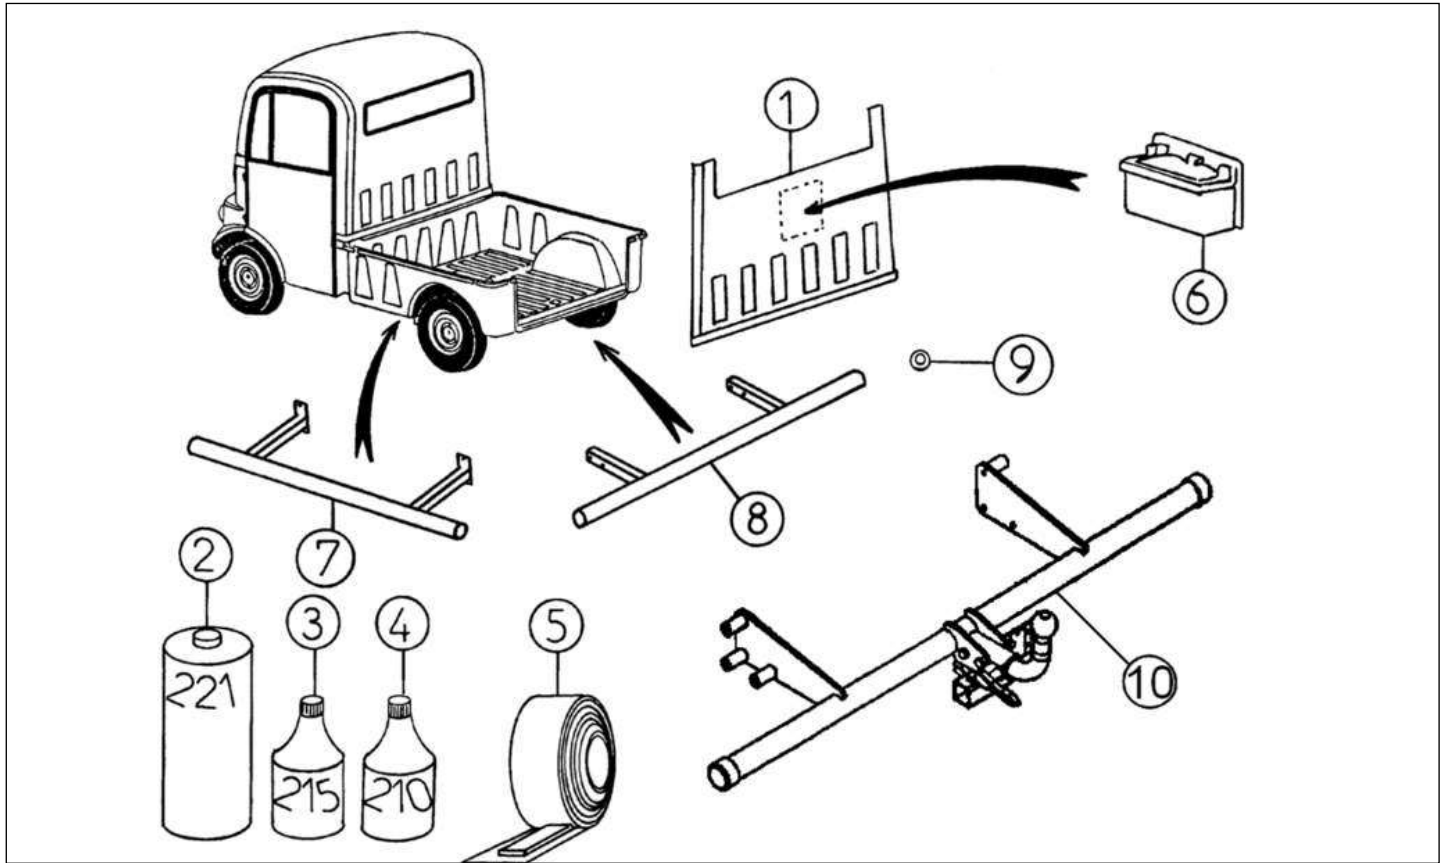

Spare parts

Body front

Rep	Reference	Description	Qty	Remarks
1	127MB517	CABIN REAR PANEL	1	
2	127K358	BODY PANEL ADHESIVE	X	
3	127K359	PLASTIC PRIMER 215	X	
4	127K360	ALUMINIUM PRIMER 210T	X	
5	127K357	BUTYL TAPE ROLL 2X10mmX20Mtrs	X	
6	127MB720	DOCUMENT TRAY	1	
7	127MB725	SIDE UNDER RUN BAR LONG	2	
7	127MB723	SIDE UNDER RUN BAR SHORT	2	
8	127MB724	REAR UNDER RUN BAR	1	
9	127MB789	CAP FOR LATERAL SIDE PROTECTION	X	
10	120MB043	REAR TOW BAR ASSY to order the	1