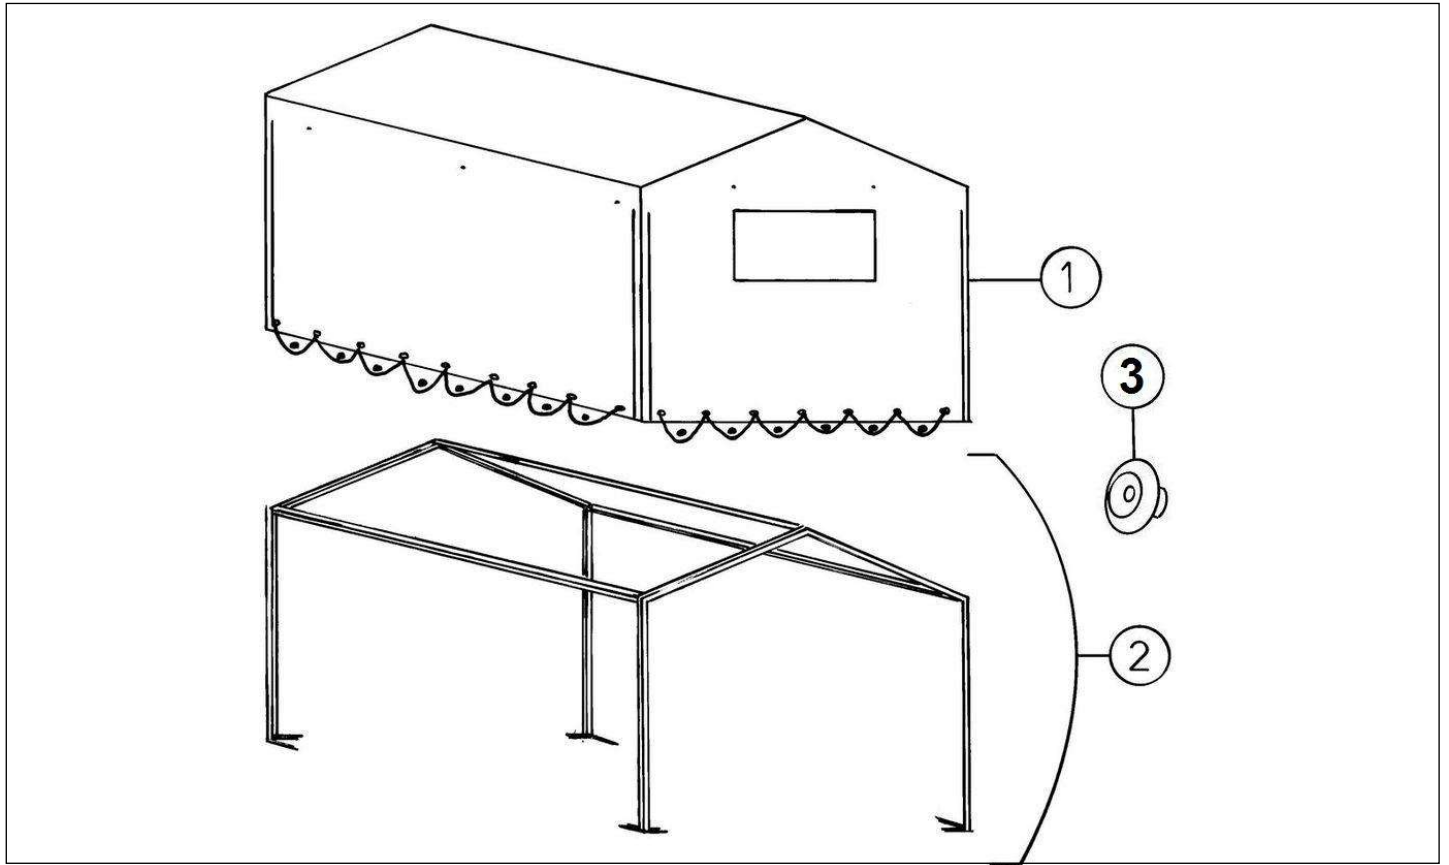

MEGA 2003
Worker Electric

723

25	120MB230	PUSH BUTTON	1
----	----------	-------------	---

Spare parts

Tarp

Rep	Reference	Description	Qty	Remarks
1	120MB250	COVER WITH ACCESSORIES	1	
2	120MB251	ROP SET	1	
3	127K412	CLIP DASHBOARD FIXING	X	