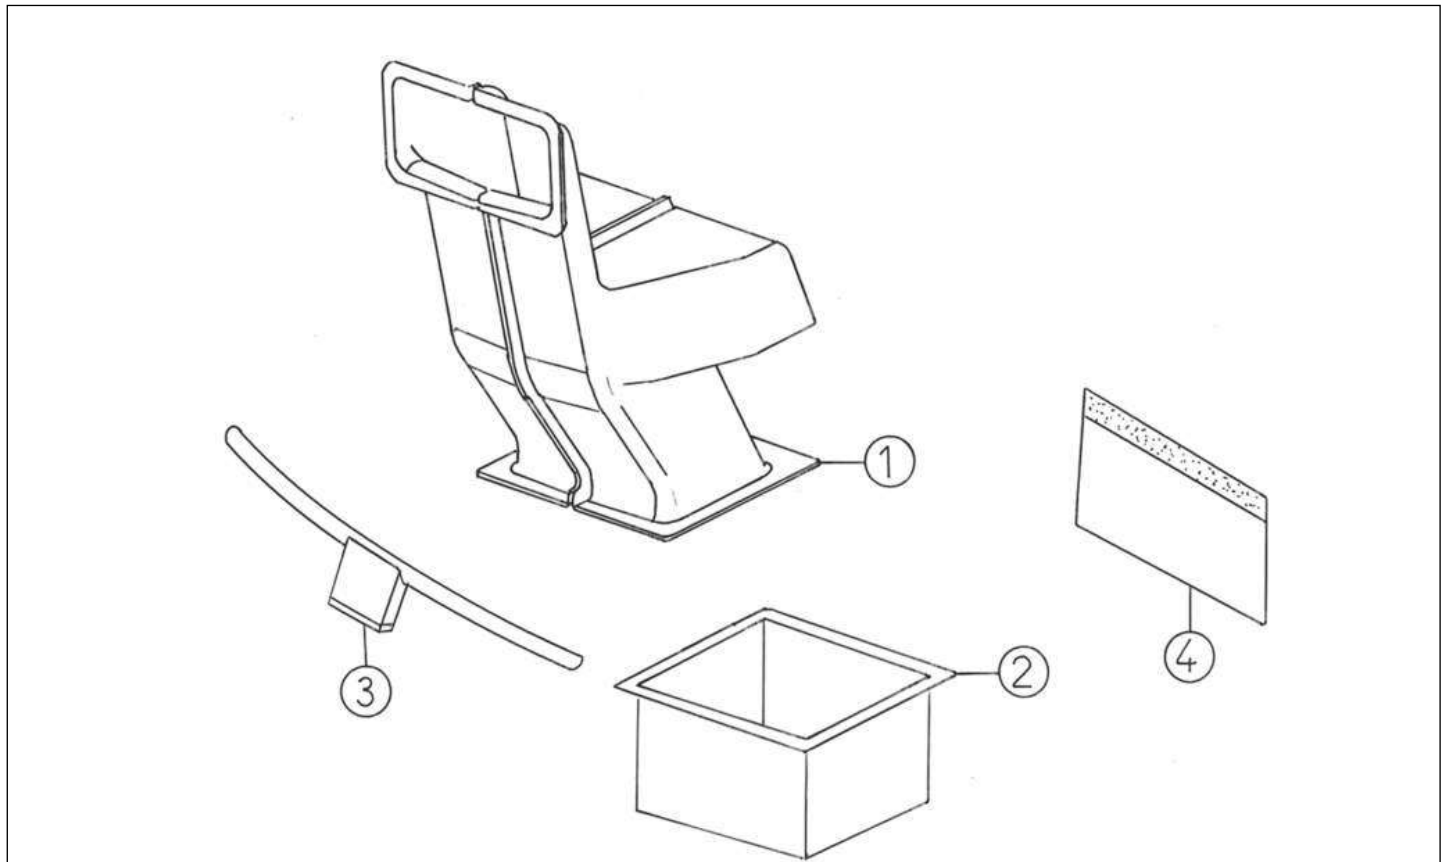

Spare parts

Heating system

Rep	Reference	Description	Qty	Remarks
1	122MB034	HEATER BODY	1	
2	122MB044	HEATER RADIATOR HSG	1	
3	122MB002	DEMISTER AIR GUIDE PANEL	1	
4	122MB038	DE-COMPRESSION FLAP	2