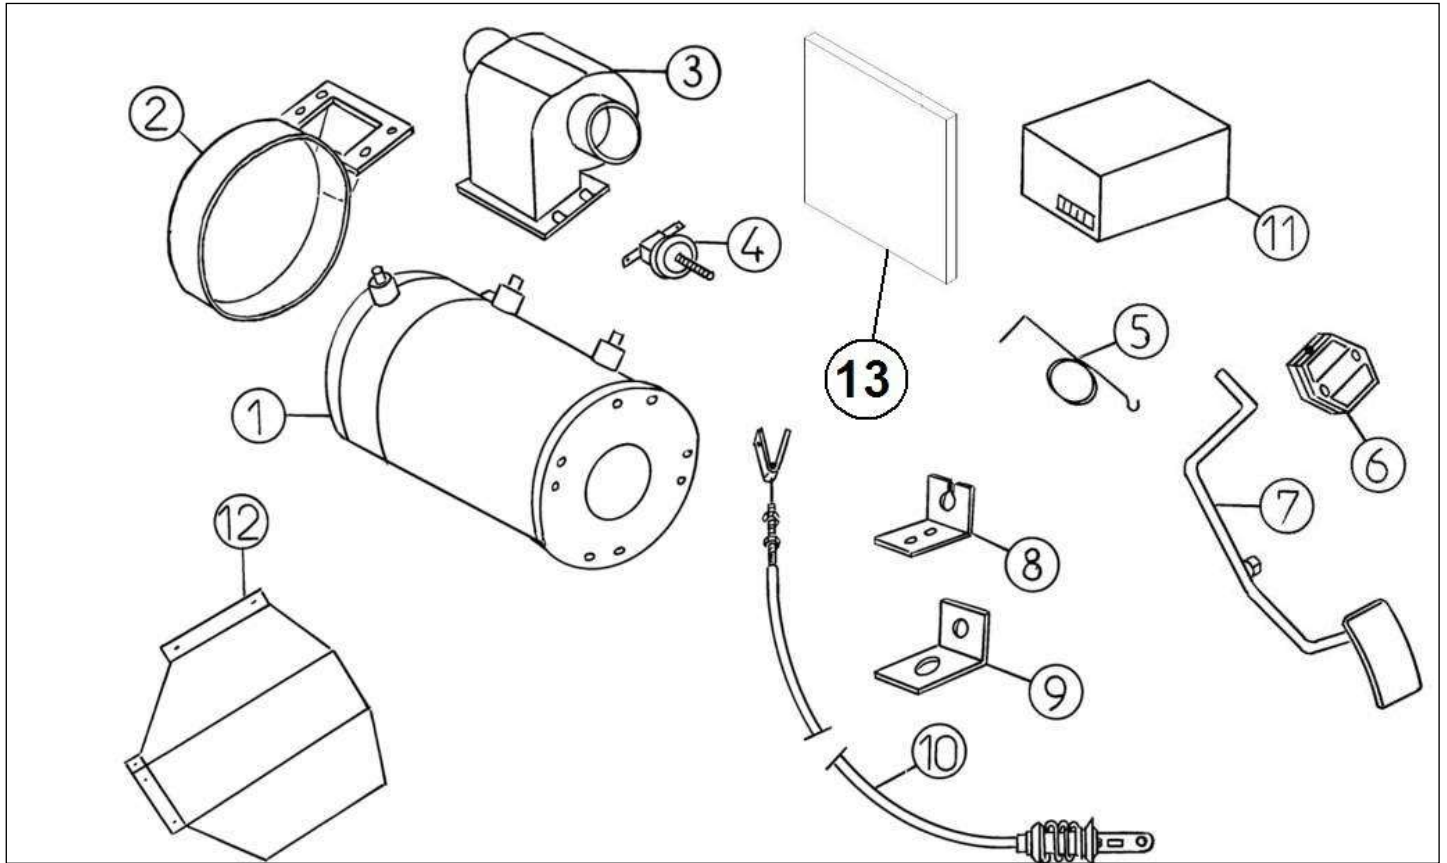

Spare parts

Engine components

Rep	Reference	Description	Qty	Remarks
1	121MC200	ELECTRIC MOTOR 4 Kw	1	
2	121MC202	ELECTRIC MOTOR SUPPORT BRACKET	1	
3	121MC206	COOLING FAN UNIT	1	
4	121MC207	ELCTRIC MOTOR THERMAL CONTACT	1	
5	121MB020	SPRING, ACELERATOR PEDAL RETURN	1	
6	121MB065	THROTTLE PEDAL FULCRUM BLOCK	1	
7	121MB019	THROTTLE PEDAL	1	☒
7	121MB019Z	THROTTLE PEDAL UK	1	☒
8	121MC042	BRACKET, ACCELERATOR CABLE	1	
8	121MC042A	BRACKET, ACCELERATOR CABLE	1	
9	121MC022	BRACKET, ACCELERATOR CABLE	1	
10	121MB021	ACCELERATOR CABLE	1	☒
10	121MB021Z	ACCELERATOR CABLE UK	1	☒
10	121MC021	ACCELERATOR CABLE	1	☒
10	121MC021Z	ACCELERATOR CABLE UK	1	☒
11	121MC208	POTENTIOMETER CONTROL BOX	1	
11	121MC208A	POTENTIOMETER CONTROL BOX	1	
12	127MC229	ELECTRIC MOTOR COVER PLATE	1	
13	121ME028	FILTER FOAM	1	