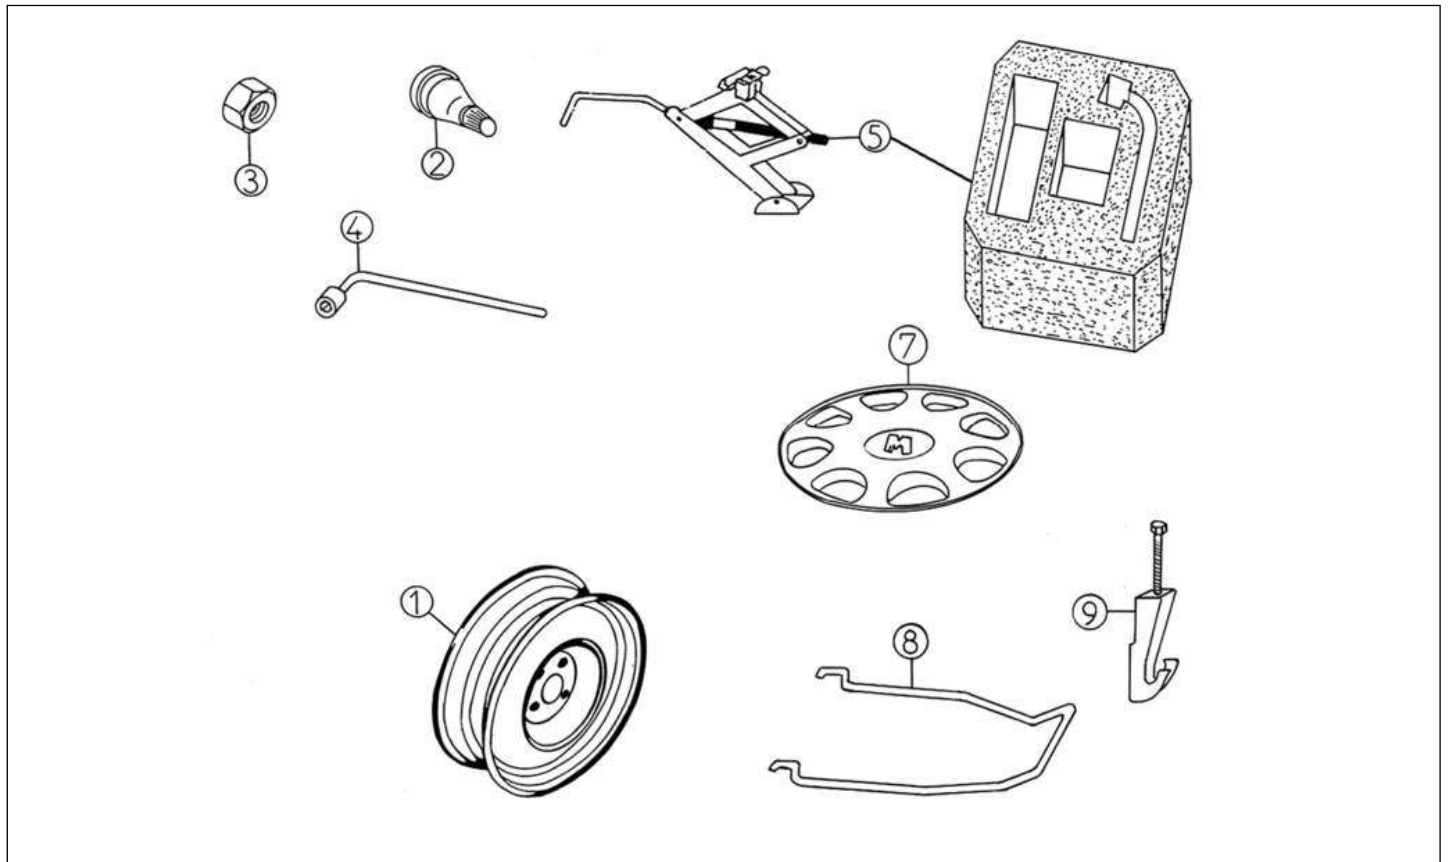

Spare parts

Wheels

Rep	Reference	Description	Qty	Remarks
1	126K041	STEEL ROAD WHEEL 4X13	X	
1	126MB041	STEEL ROAD WHEEL 4X13	X	
2	126A43	TYRE VALVE	5	
3	126P044	WHEEL NUT 19 MM SPANNER SIZE	16	
4	126P046	WHEEL BRACE 19MM	1	
5	126MB045	VEHICLE JACK POLY BOX	1	
7	126MB049	MEGA WHEEL TRIM 13"	4	
8	126MB054A	SPARE WHEEL CARRIER. 145/70x13	1	FOR WHEEL 145/70X13
9	126MB055	SPARE WHEEL SECURING HOOK	1	
9	126MB098	SPARE WHEEL FRAME SUPPORT	1	SPECIFIC DUMP TRUCK