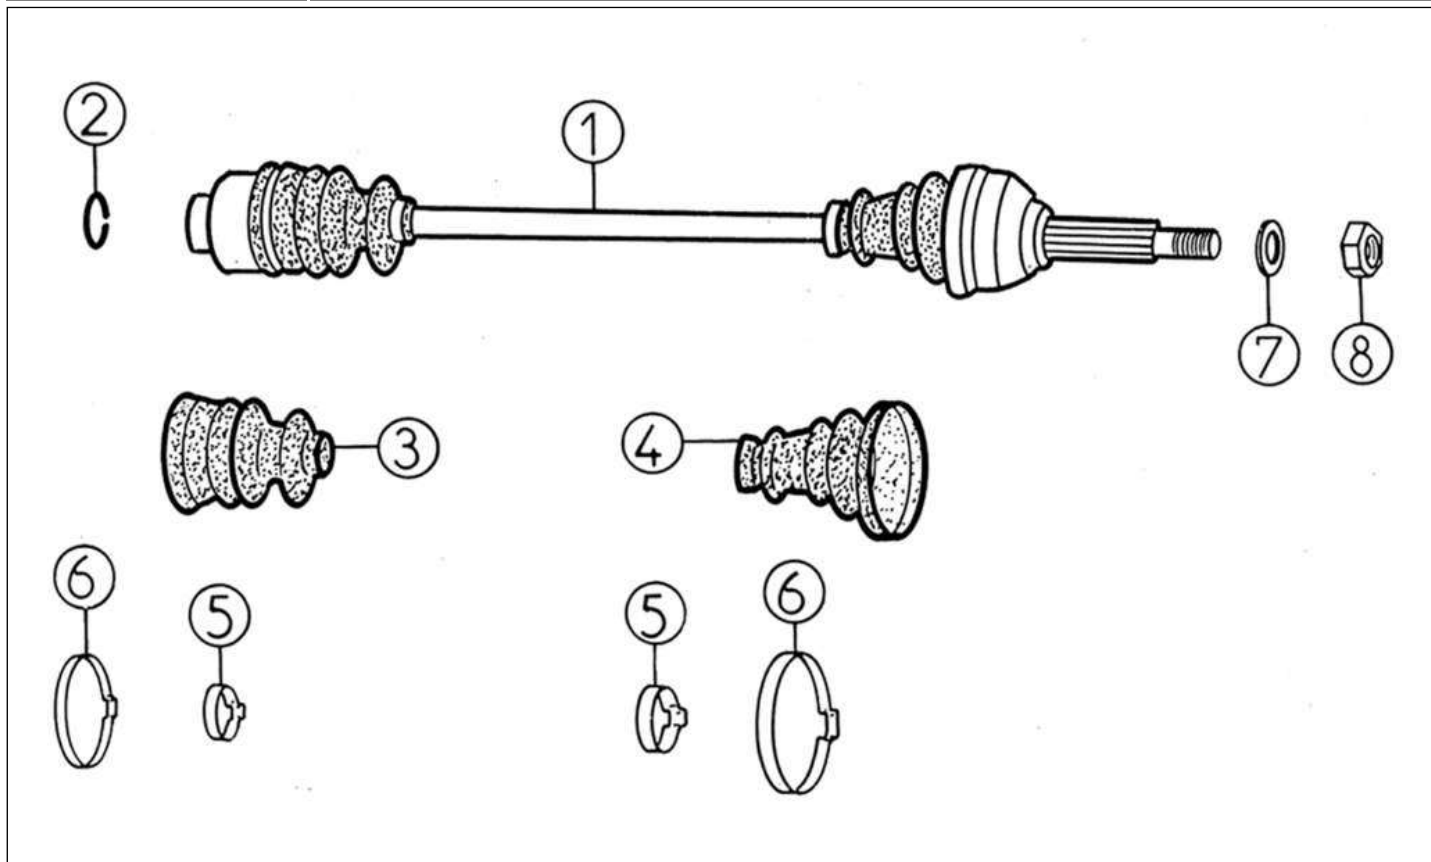

MEGA 2003 Worker Electric

303

24	123RC50	SEAL	1
25	123MCC45	BEARING	1
26	123MCC29	GEARBOX CASING L/H	1
27	123MCC46	GEARBOX CASING R/H	1

Spare parts

Drive shafts

Rep	Reference	Description	Qty	Remarks
1	123G018T	DRIVESHAFT	1	LEFT FOR ELECTRIC
1	123MB018	DRIVESHAFT	1	RIGHT FOR ELECTRIC
2	123A25A	CIRCLIP. DRIVESHAFT SPLINE	2	
3	123A34	DRIVESHAFT INNER RUBBER GAITOR	2	
4	123A31	DRIVESHAFT OUTER RUBBER GAITOR	2	
5	123A33	CLAMP SMALL	4	
6	123A32	CLAMP LARGE	4	
7	125A6	PLAIN WASHER 16mm DIA	2	
8	125A7	NUT 16X150 (LOCKNUT)	2	