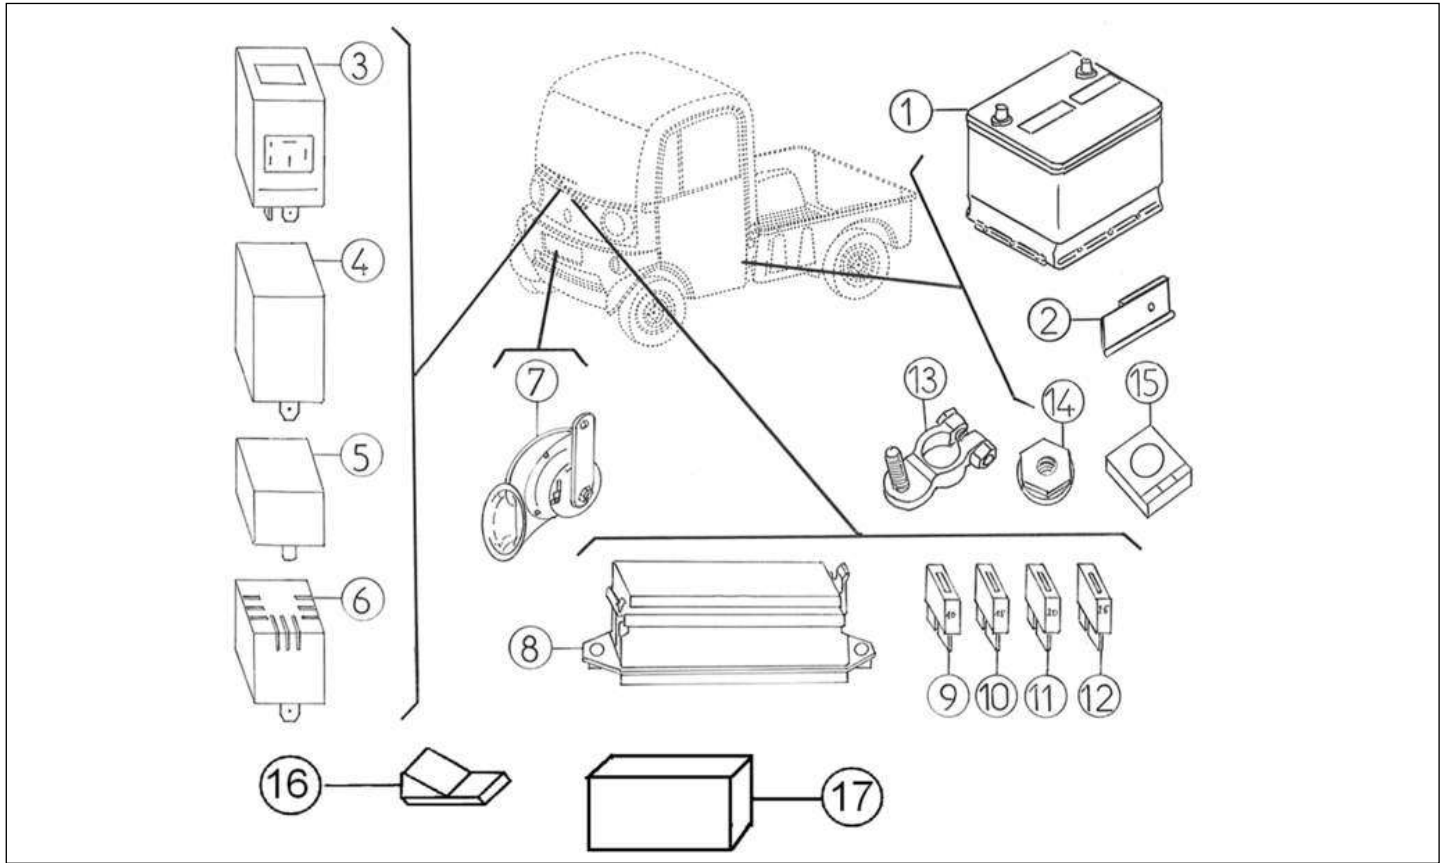

Spare parts

Electrical components

Rep	Reference	Description	Qty	Remarks
1	120W914	SET OF 10 BATTERIES	1	DELIVERY ONLY IN FRANCE
1	120W924	PALLET OF 60 BATTERIES	1	
2	128MC045	BATTERY CLAMP	1	
3	128MC108	LIGHT AUDIBLE WARNING UNIT	1	
4	128K040	FLASHER UNIT	1	
5	128MC114	REVERSING BLEEPER	1	
6	128K108	LIGHT AUDIBLE WARNING UNIT	1	
7	128A32	HORN	1	
8	128K046	FUSE BOX 97	1	
9	128G060	10 AMP FUSE	X	
9	128MC060	58V 10A FUSE	X	
10	128G061	15 AMP FUSE	X	
11	128G062	20 AMP FUSE	X	
11	128MC062	58V 20A FUSE	X	
12	128K061	50 AMP FUSE	X	
12	128K060	25 AMP FUSE	X	
13	128R051	BATTERY MAIN FUSE LUG	1	
14	128R065	BATTERY POST/FUSE ISOLATING NUT	1	
15	128R061	MAIN FUSE CF8 50 AMP	1	
16	120MB246	TOGGLE SWITCH	1	
17	120MB245	REVERSING BEEPER	1