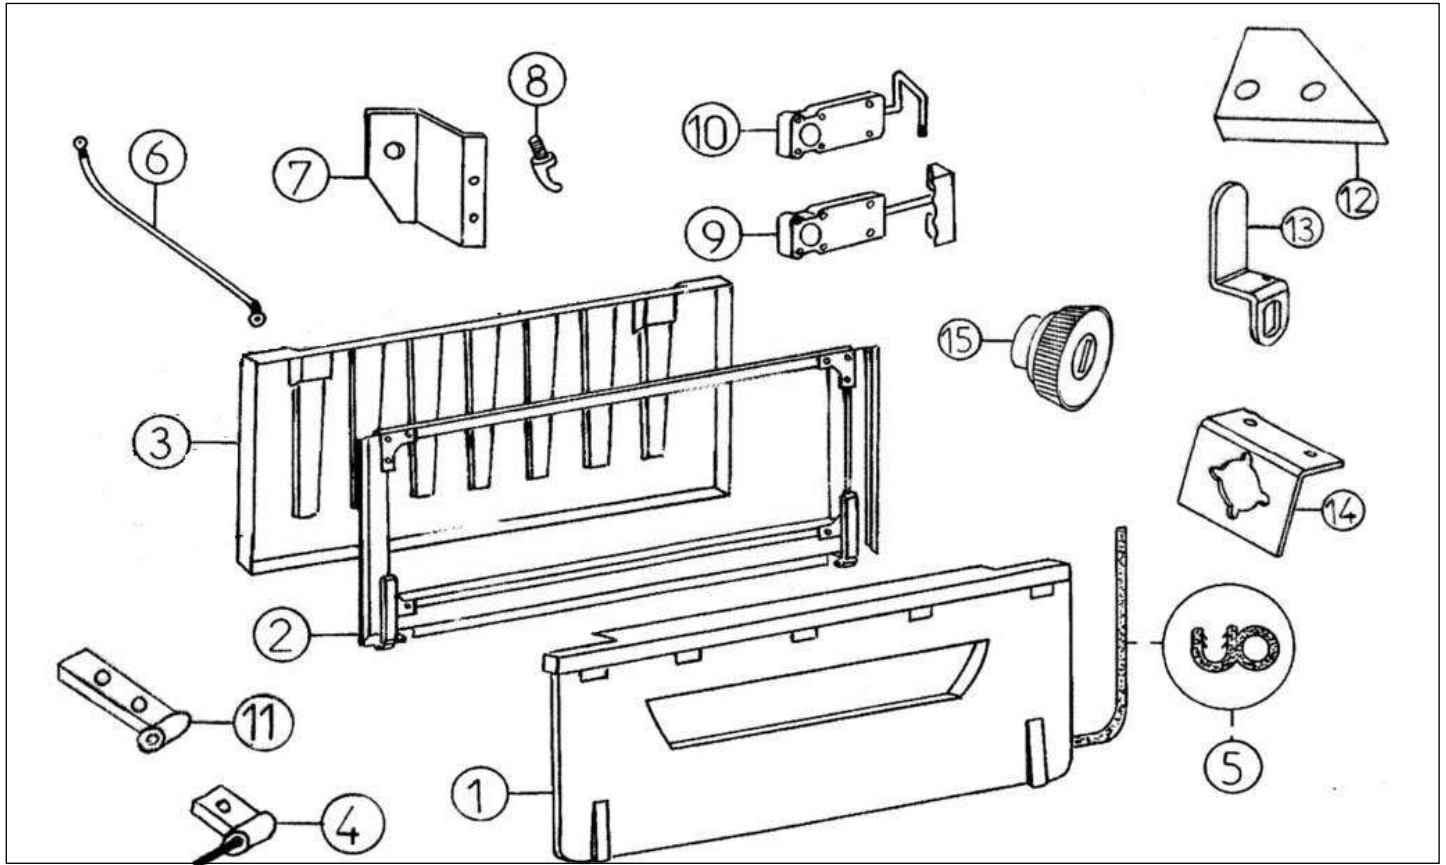

Spare parts

Rear bodies

Rep	Reference	Description	Qty	Remarks
1	127MB504	TAILGATE OUTER PANEL	1	
2	127MB906	TAILGATE MAIN FRAME	1	
3	127MD503	INSIDE STEEL MESH SIDE	1	
4	127MB507	TAILGATE LOWER HINDGE FIXED	2	
5	127MB639	REAR DOOR SEAL. 1.73m	1	
6	127MB629	TAILGATE SUPPORT CABLE	2	
7	127MB534	TAILGATE LOCK PIN BRACKET	2	
8	127G217	TAILGATE CONICAL LOCK PIN	2	
9	127W187	TAILGATE RELEASE LEVER. PICK UP	2	PICK-UP, VAN
10	127MB188	TAILGATE RELEASE LEVER.	1	SIDE FLAP
10	127MB187	TAILGATE RELEASE LEVER.	1	SIDE FLAP
11	127MB506G	TAILGATE HINDGE L/H UPPER	1	
11	127MB506D	TAILGATE HINDGE R/H UPPER	1	
12	127MB099	BRACKET TAILGATE	1	SIDE FLAP
13	127MB097	LOCK OPERATING PLATE DROP SIDE	1	SIDE FLAP
13	127MB097A	LOCK OPERATING PLATE VAN	1	VAN
14	127MB098	TAILGATE KEY BARREL MOUNTING	1	
15	127MB096	TAILGATE LOCK BARREL AND HANDLE	1	