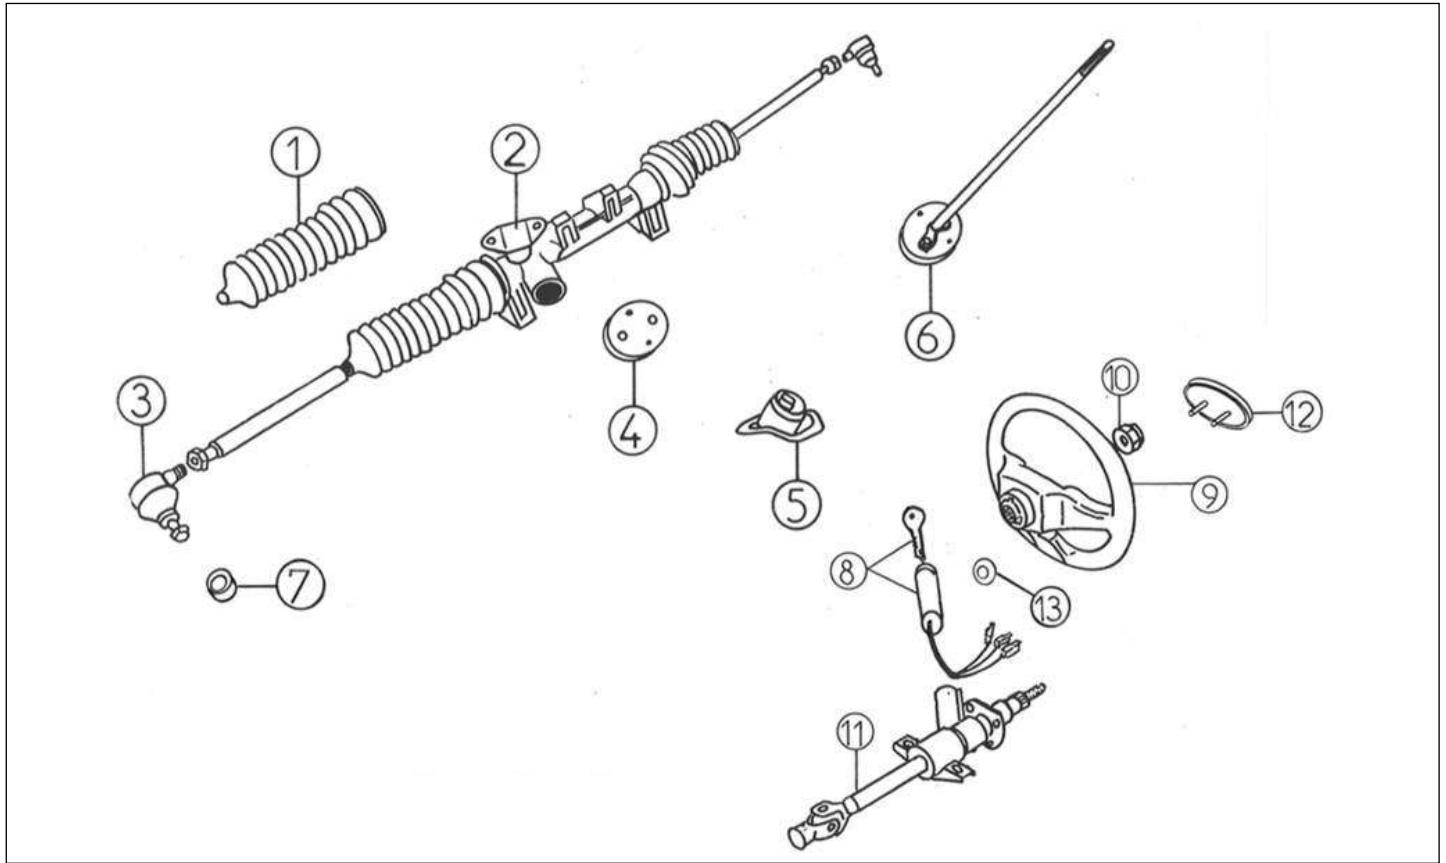

Spare parts

Front Axel / Steering

Rep	Reference	Description	Qty	Remarks
1	124A25	STEERING RACK RUBBER GAITOR	2	
2	124MB013	STEERING RACK ASSY FR	1	⊠ ⊡
2	124MB013Z	STEERING RACK ASSY UK	1	⊠
3	124K014	TRACK ROD END 97	2	
4	124A15A	STEERING COLUMN INSULATOR	1	
5	124G020	STEERING COLUMN SEAL	1	
6	124MB015	INNER STEERING COLUMN SHAFT	1	
7	124K040	SPACER, TRACK ROD	2	
8	124MB019A	IGNITION LOCK+4 BARRELS	1	
9	124AP017A	STEERING WHEEL PACK VERSION	1	
10	124K023	STEERING WHEEL FIXING BOLT	1	
11	124K022A	UPPER STEERING COLUMN ASSY	1	
12	124MH030	MEGA BLACK CENTER STEERING	1	
12	124MB030	MEGA STEERING WHEEL LOGO	1	
13	124MB042	IGNITION BARREL TRIM	1