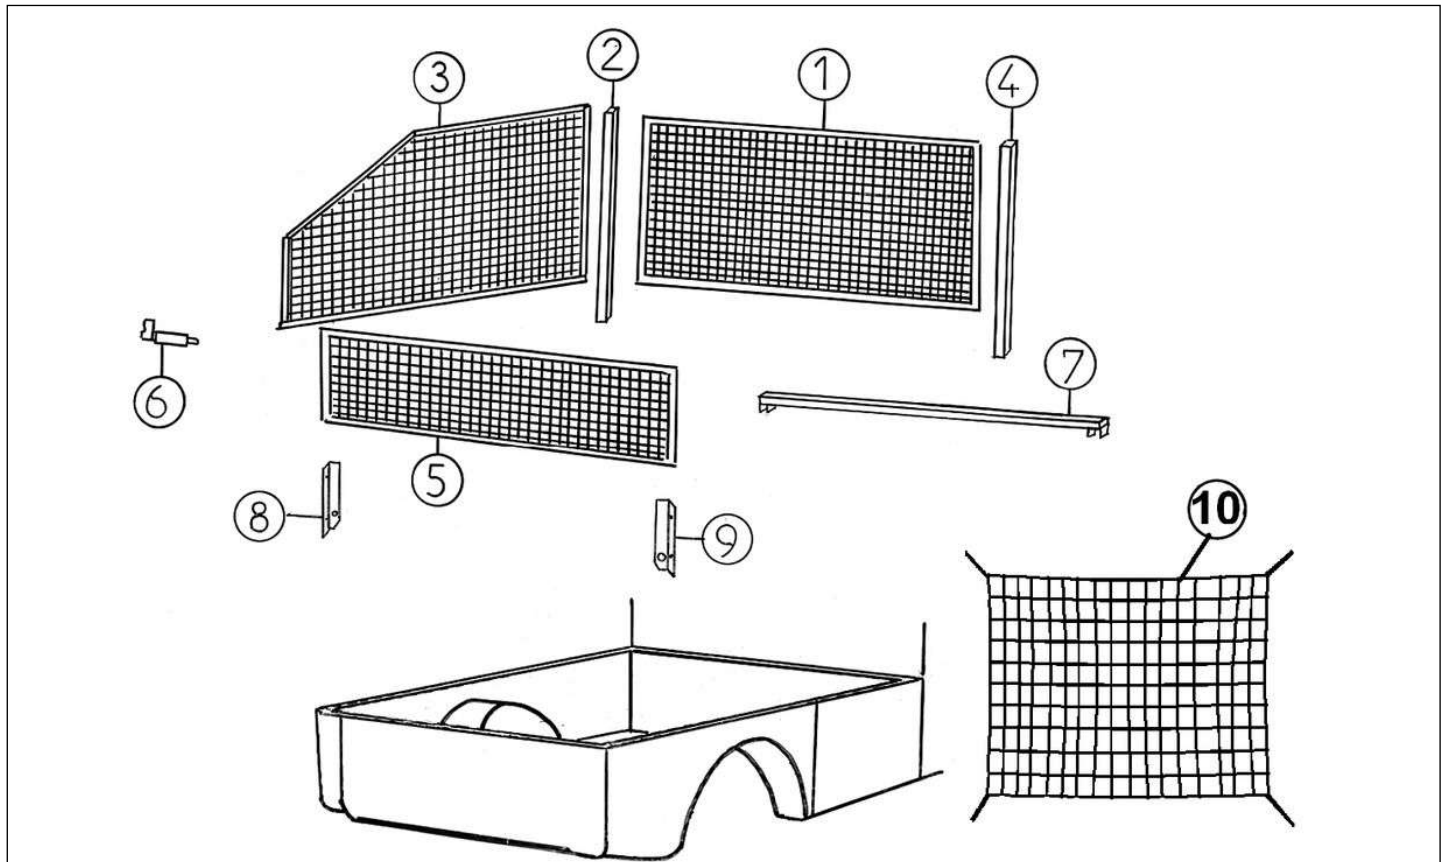

Spare parts

Cages

Rep	Reference	Description	Qty	Remarks
1	127MB740	FRONT CAGE. PICK-UP	1	PICK-UP
2	127MB743	PICK-UP CAGE MOUNTING POST L/H	1	PICK-UP
3	127MB741	L/H CAGE. LONG. PICK-UP	1	PICK-UP
3	127MB742	R/H CAGE. LONG. PICK-UP	1	PICK-UP
3	127MB746	R/H CAGE. SHORT. PICK-UP	1	PICK-UP
3	127MB745	L/H CAGE. SHORT. PICK-UP	1	PICK-UP
4	127MB744	PICK-UP CAGE MOUNTING POST R/H	1	PICK-UP
5	127MB747	REAR CAGE. PICK-UP	1	PICK-UP
6	127MB993	REAR CAGE PANEL QUICK RELEASE	2	PICK-UP
7	127MB748	PICK-UP LEAF CAGE LATERAL TOP	1	PICK-UP
8	127MB737A	BRACKET REAR L/H PICK UP	1	PICK-UP
9	127MB736A	BRACKET REAR R/H PICK UP	1	PICK-UP
10	127MB726	DROPSIDE NET	1