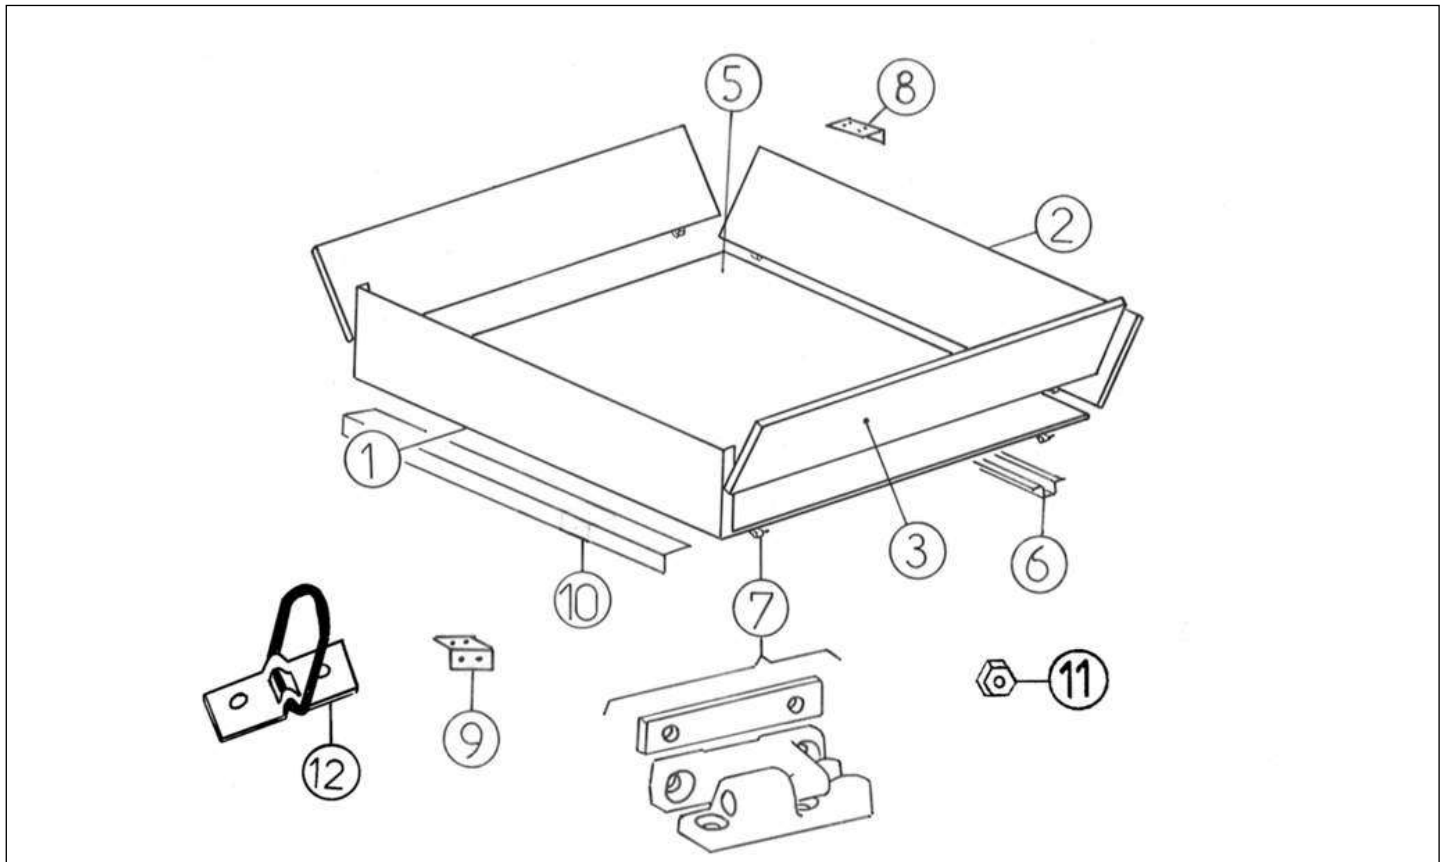

Spare parts

Dropside bodies

Rep	Reference	Description	Qty	Remarks
1	127MB677	DROPSIDE FRONT PANEL	1	
2	127MB664	DROPSIDE REAR PANEL	1	
3	127MB665	DROPSIDE, SIDE PANEL LONG 162*30*3	2	
3	127MB665A	DROPSIDE, SIDE PANEL SHORT	2	
5	127MB668	DROPSIDE BODY FLOOR PLATE LONG	1	
5	127MB668A	DROPSIDE BODY FLOOR PLATE	1	
6	127MB667	FLOOR SUPPORT PLATE REAR	4	
7	127MB669	HINDGE. DROPSIDE PANEL	6	
8	127MB672	DROPSIDE HINDGE MOUNTING PLATE	2	
9	127MB671	DROPSIDE HINDGE MOUNTING PLATE	4	
10	127MB675	SDROPSIDE BODY SECURING PLATE	1	
11	127MB782	BODY HINDGE NUT	1	SPECIFIC DUMP TRUCK
12	127MB791	LOAD RESTRAINT HOOKS	X