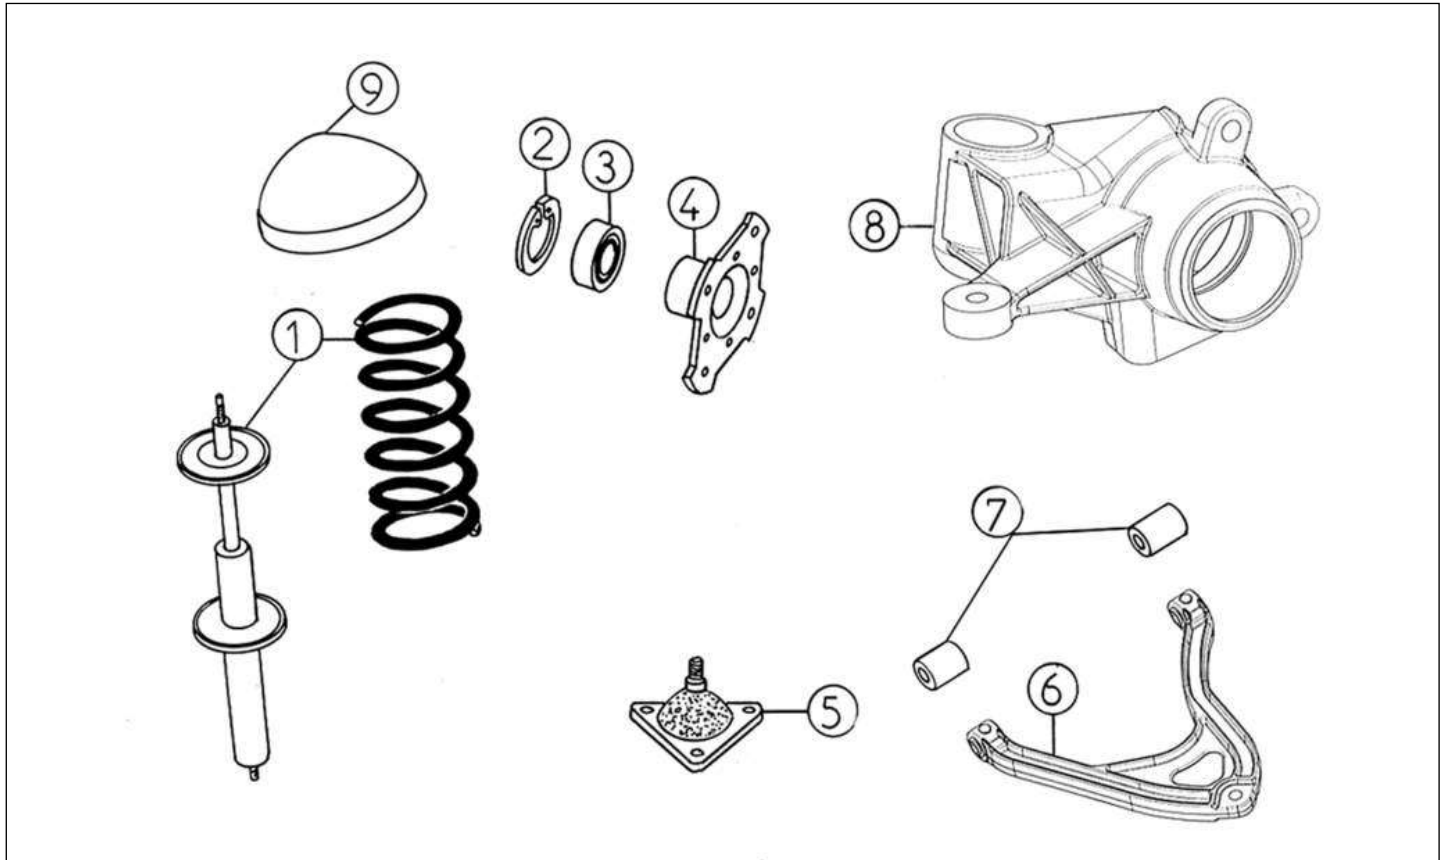

Spare parts

Front Suspension

Rep	Reference	Description	Qty	Remarks
1	124MC009	SHOCK ABSORBER FRONT ELECTRIC	2	
2	124G006	CIRCLIP	2	
3	124G002	FRONT WHEEL BEARING	2	
4	124K038	DRIVE FLANGE	2	
5	124K008	BALLJOINT	2	
6	124MB005	FRONT SUSPENSION WISHBONE	2	
7	124A7	RUBBER BUSH	4	
8	124MB011	R/H FRONT HUB FLANGE	1	
8	124MB010	L/H FRONT HUB FLANGE	1	
9	124MB024	FRONT SHOCK ABSORBER COVER	2