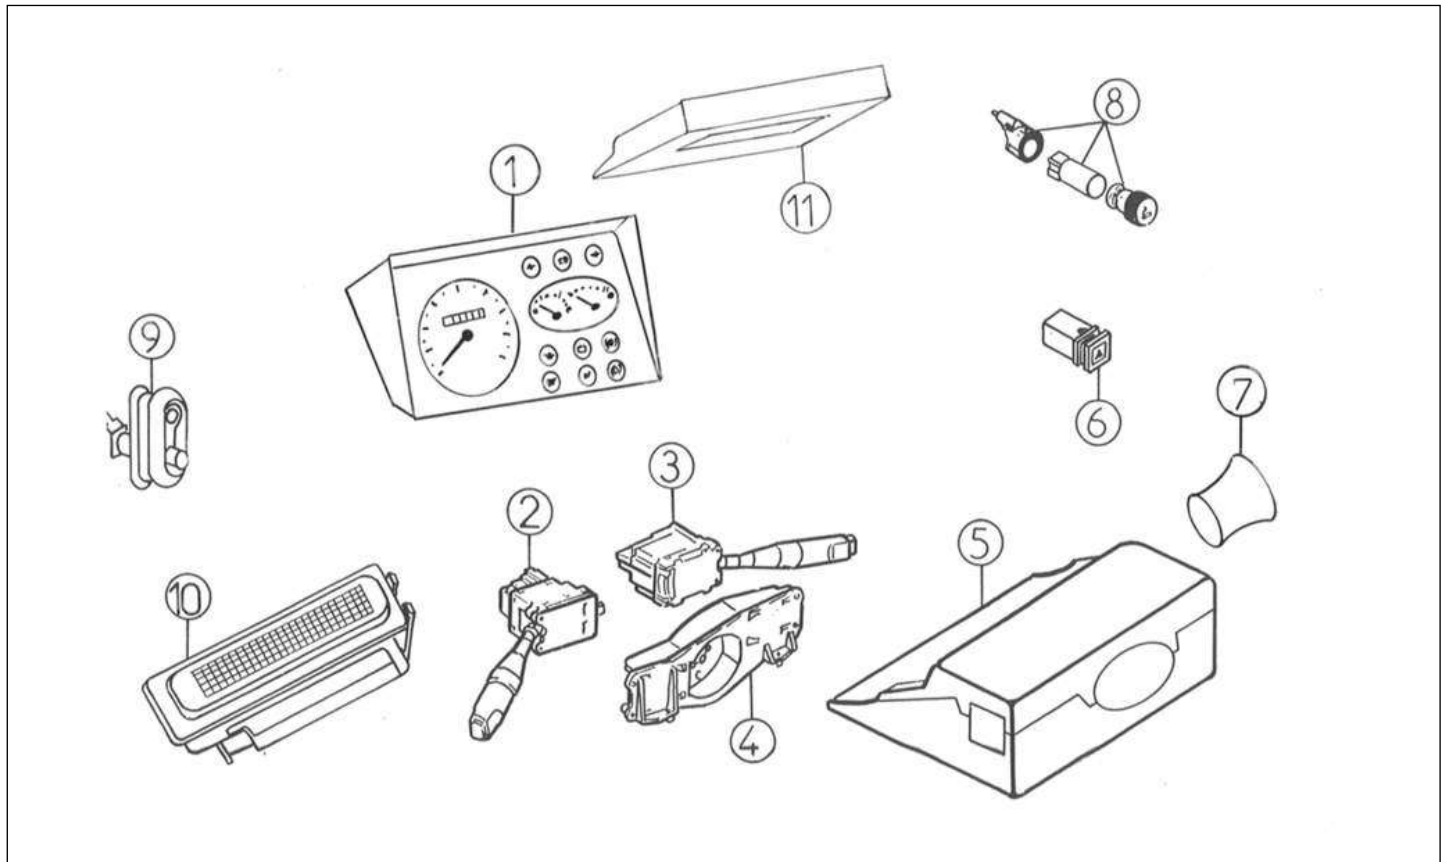

Spare parts

Lights

Rep	Reference	Description	Qty	Remarks
1	128MB120	FLASH LIGHTS	1	
2	128MB122	ROOF BEACON COVER	1	
3	128MB123	ROOF BEACON SWITCH	1	
4	120MB125	BULB XENON FIRES FLASH		

Spare parts

Instrument panel