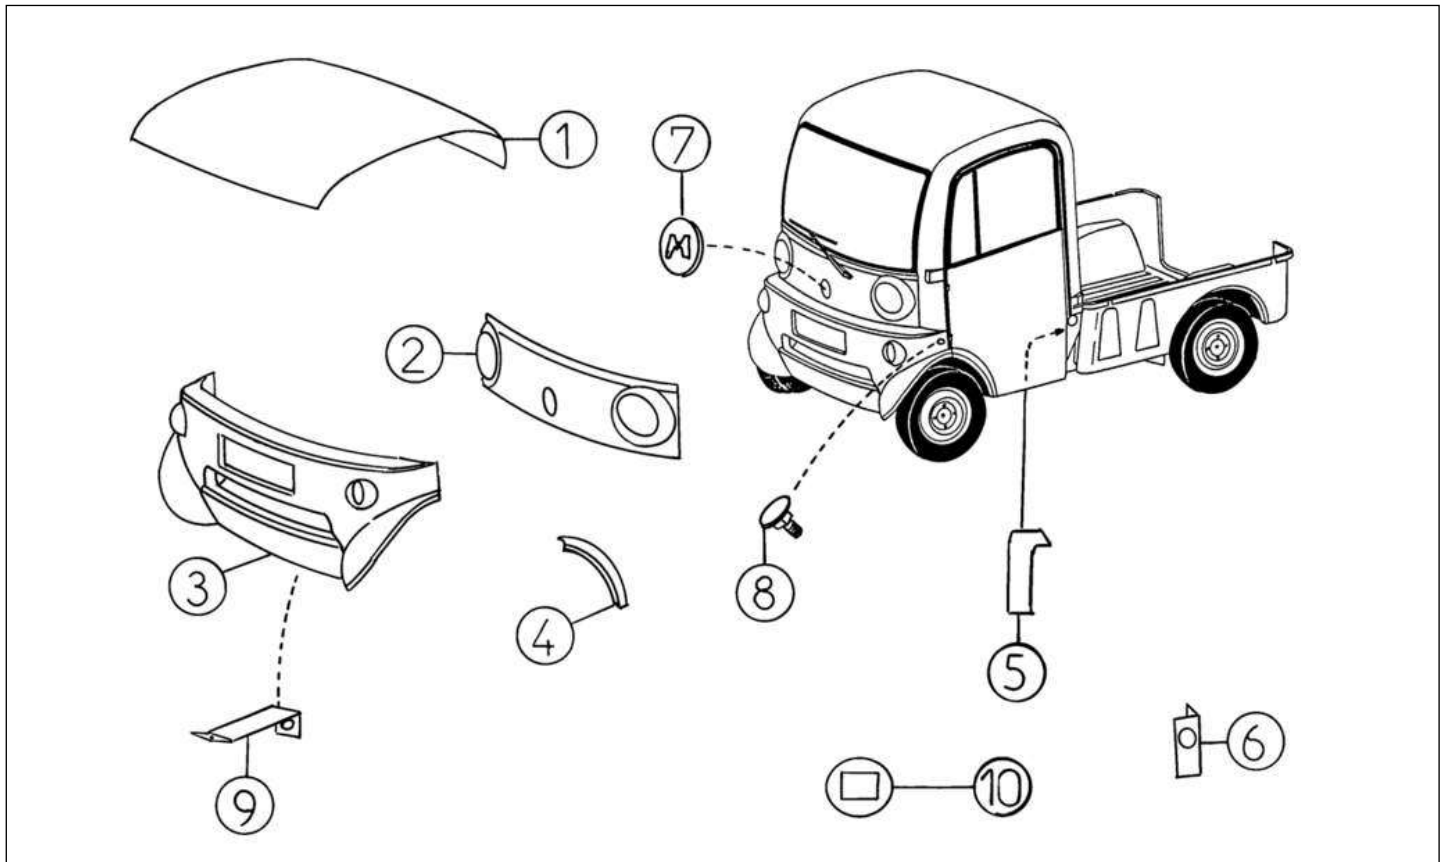

Spare parts

Body front

Rep	Reference	Description	Qty	Remarks
1	127MD004	CAB ROOF ASSY	1	
2	127MB085	MEGA CAB FRONT PANEL	1	
3	127MB019	FRONT BUMPER, VAN	1	
4	127MB018	FRONT WHEEL ARCH RIGHT	1	
4	127MB017	FRONT WHEEL ARCH LEFT	1	
5	127MB635	L/H REAR TRIM PANEL	1	
5	127MB636	R/H REAR TRIM PANEL	1	
6	127MB032	CAB TO TUB TRIM PANEL. VAN R/H	1	
6	127MB032A	CAB TO TUB TRIM PANEL. VAN WITH	1	VAN WITH SHUTTER LAT D
6	127MB033	CAB TO TUB TRIM PANEL. VAN L/H	1	
6	127MB033A	CAB TO TUB TRIM PANEL. VAN WITH	1	VAN WITH SHUTTER LAT D
6	127MB032B	CAB TO TUB TRIM PANEL. FOR	1	CHASSIS CAB DUMP TRUCK
6	127MB033B	CAB TO TUB TRIM PANEL. FOR	1	CHASSIS CAB DUMP TRUCK
7	127MB324	MEGA BONNET BADGE. DIA 70 mm	2	
8	127R349	FIXING STUD, FRONT BUMPER	2	
9	127MB637	FRONT BUMPER SUPPORT BRACKET	2	
10	127MB731	SOCKET PLATE FOR ELECTRIC MODEL	1