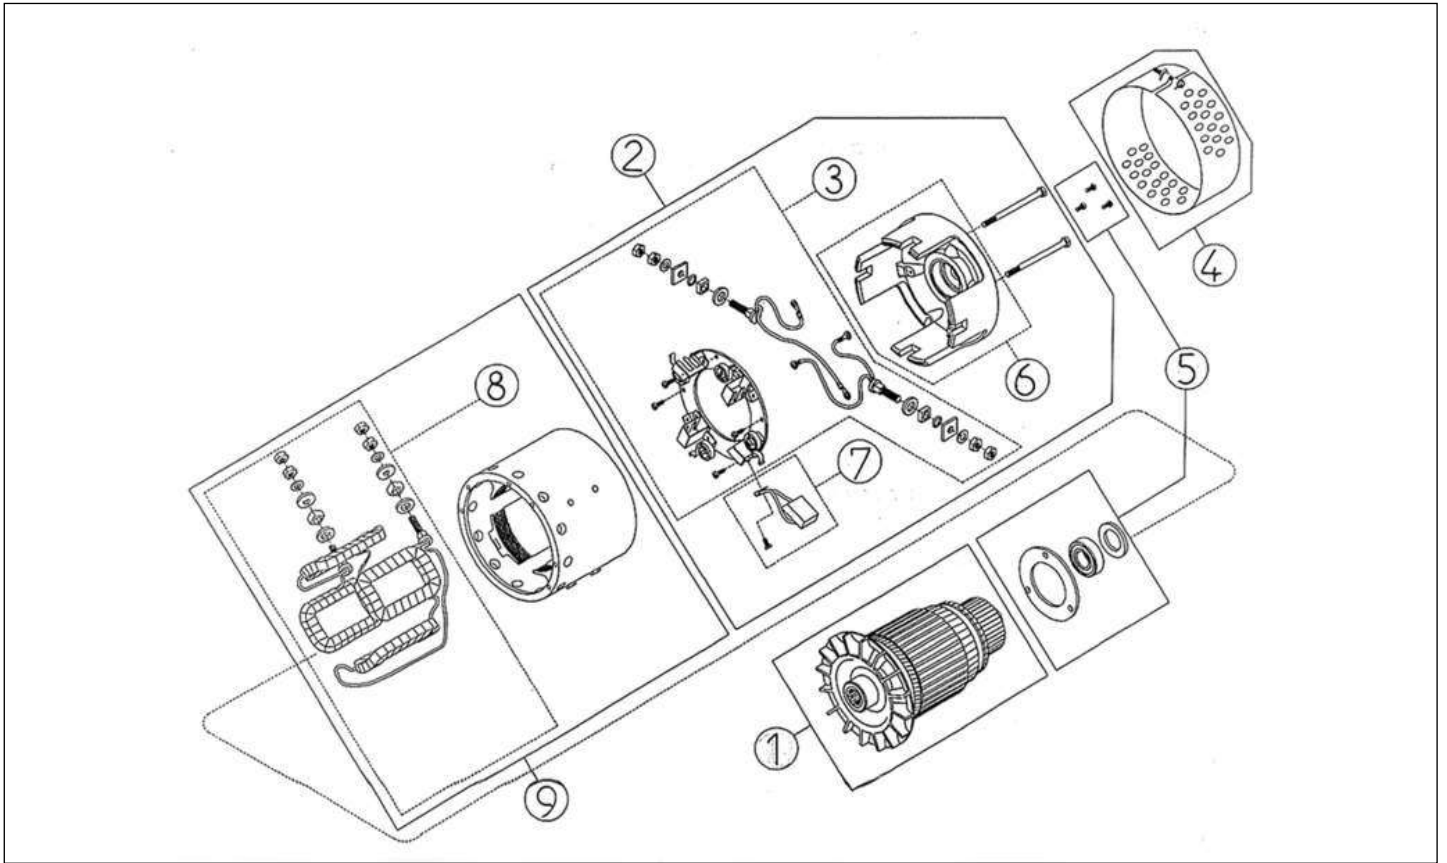

Spare parts

Engine components

Rep	Reference	Description	Qty	Remarks
1	121MC102	ROTOR	1	
3	121MC103	MOTOR BRUSH MOUNTING PLATE KIT	1	
5	121MC104	BEARING KIT	1	
7	121MC105	BRUSH KIT	1	
8	121MC109	MOTOR WINDINGS KIT	1