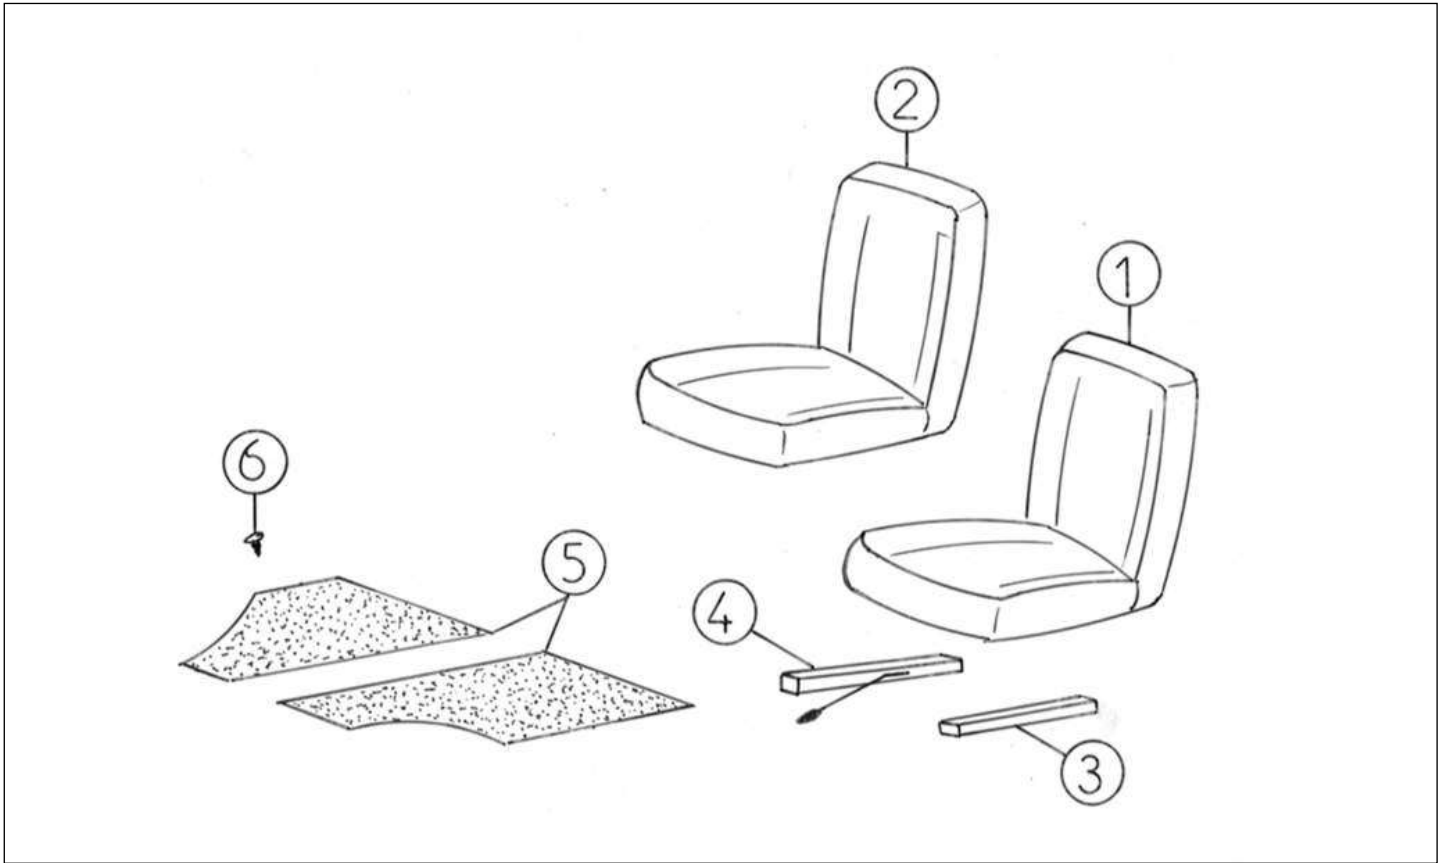

Spare parts

Interior

Rep	Reference	Description	Qty	Remarks
1	127MB117	CAB SEAT L/H	1	
2	127MB118	CAB SEAT R/H	1	
3	127MB122D	R/H SEAT SLIDE FREE MOVING	1	
3	127MB122G	L/H SEAT SLIDE FREE MOVING	1	
4	127MB121D	R/H ADJUSTABLE SEAT SLIDE	1	
4	127MB121G	L/H ADJUSTABLE SEAT SLIDE	1	
5	127MC130	MEGA FLOOR MATS X2	1	
6	127MB156	FLOOR MAT FIXING CLIP	8