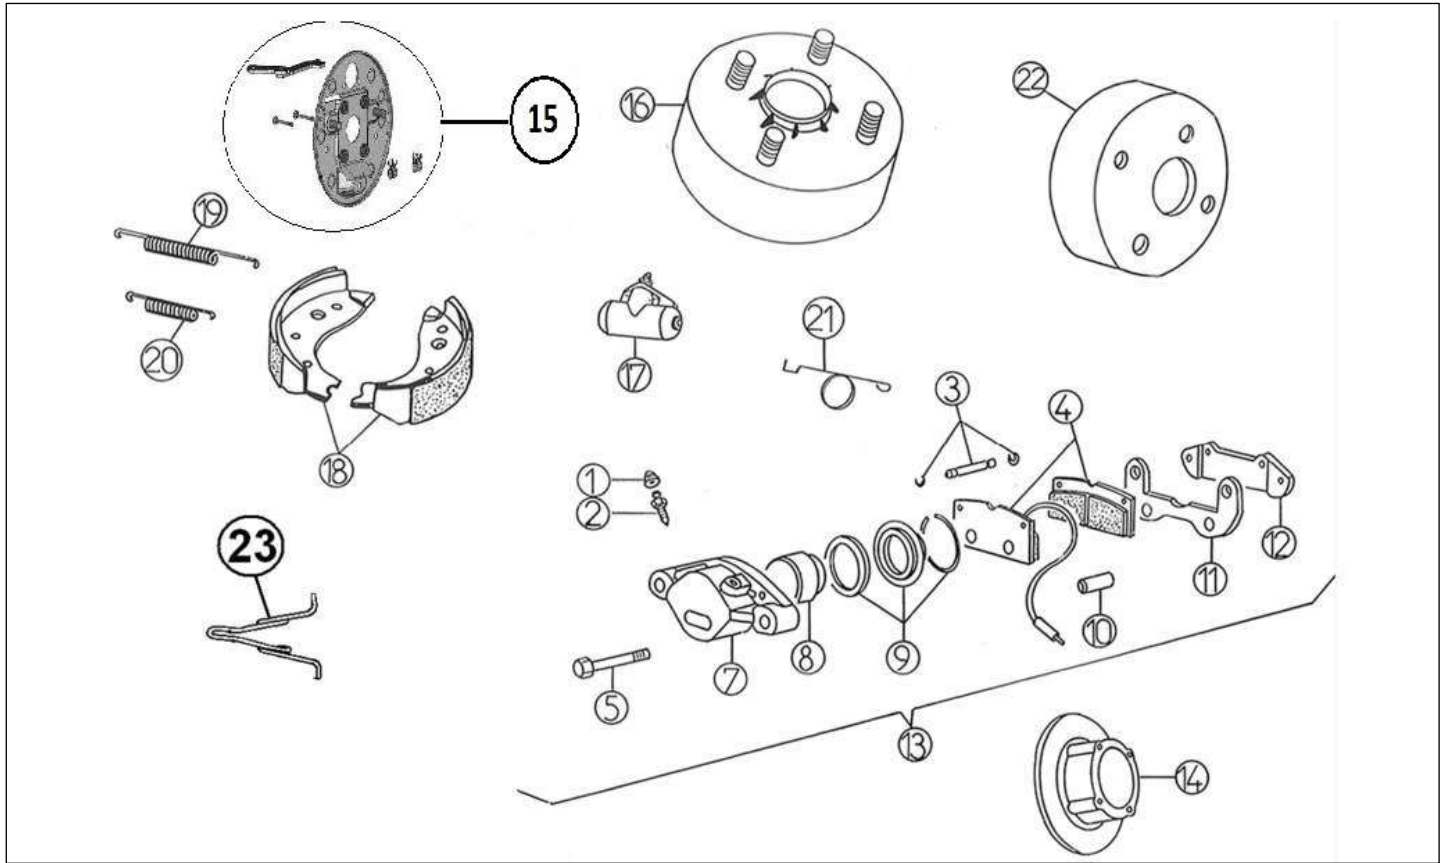

Spare parts

Brakes, Hydraulic system

Rep	Reference	Description	Qty	Remarks
1	126G068	BLEED VALVE DUST CAP	2	
2	126G069	BLEED VALVE	2	
3	126G070	BRAKE PAD RETAINING PINS	4	
4	126L065	BRAKE PAD KIT 500	1	
5	126G071	CALIPER FIXING BOLT	4	
7	126G066	BRAKE CALIPER BODY	2	
8	126G073	BRAKE CALIPER PISTON	2	
9	126G074	BRAKE CALIPER SEAL KIT	2	
10	126G075	SPACER	4	
11	126L076	BRAKE CALIPER MOUNTING PLATE	2	
12	126G067	CALIPER PLATE	2	
13	126L064	BRAKE CALIPER ASSY R/H	1	
13	126L063	BRAKE CALIPER ASSY L/H	1	
14	126L028	FRONT BRAKE DISC T.Q.M.	2	
15	126AX027	KIT BRAKE PANEL REAR LEFT NU	1	
15	126AX026	KIT BRAKE PANEL REAR RIGHT NU	1	
17	126A24	REAR WHEEL CYLINDER	2	
18	126AP031	SEAL BRAKE: 2 SETS	1	
19	126A35B	BRAKE SHOE RETURN SPRING LONG	2	
20	126A35A	SPRING SHORT	2	
21	126K083	SPRING L/H	1	
21	126K084	SPRING R/H	1	
22	126MB030B	REAR BRAKE DRUM (CAST IRON)	2	CAST