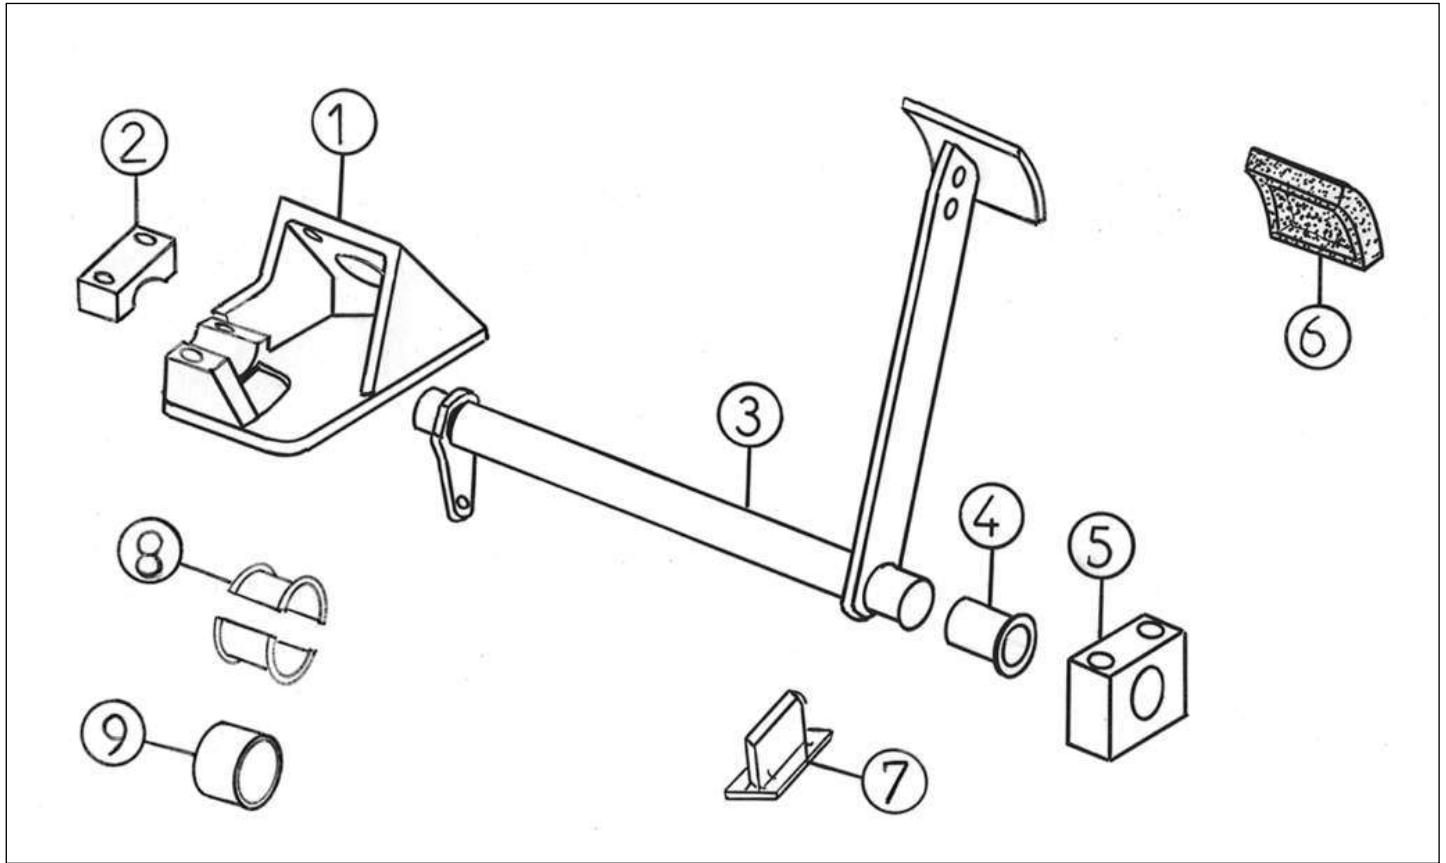

Spare parts

Brakes, Hydraulic system

Rep	Reference	Description	Qty	Remarks
1	126MB085	MASTER CYLINDER SUPPORT PLATE	1	
1	126MB085Z	MASTER CYLINDER SUPPORT PLATE	1	⊘
2	126MB077Z	BRAKE PEDAL CROSSHAFT MOUNTING	1	⊘
3	126MC907	BRAKE PEDAL CROSS SHAFT	1	
3	126MC907Z	BRAKE PEDAL CROSS SHAFT	1	⊘
4	126MB089	BRAKE PEDAL SHAFT BUSH	1	
5	126MB087	BRAKE PEDAL CROSS SHAFT	1	
6	126A6	BRAKE PEDAL RUBBER	1	
7	126MB004	BRAKE PEDAL DRAFT EXCLUDER	1	
8	126MB007Z	BRAKE PEDAL CROSSHAFT BUSH UK	2	⊘
9	126MB007	SPACER BRAKE PEDAL CROSSHAFT	1	