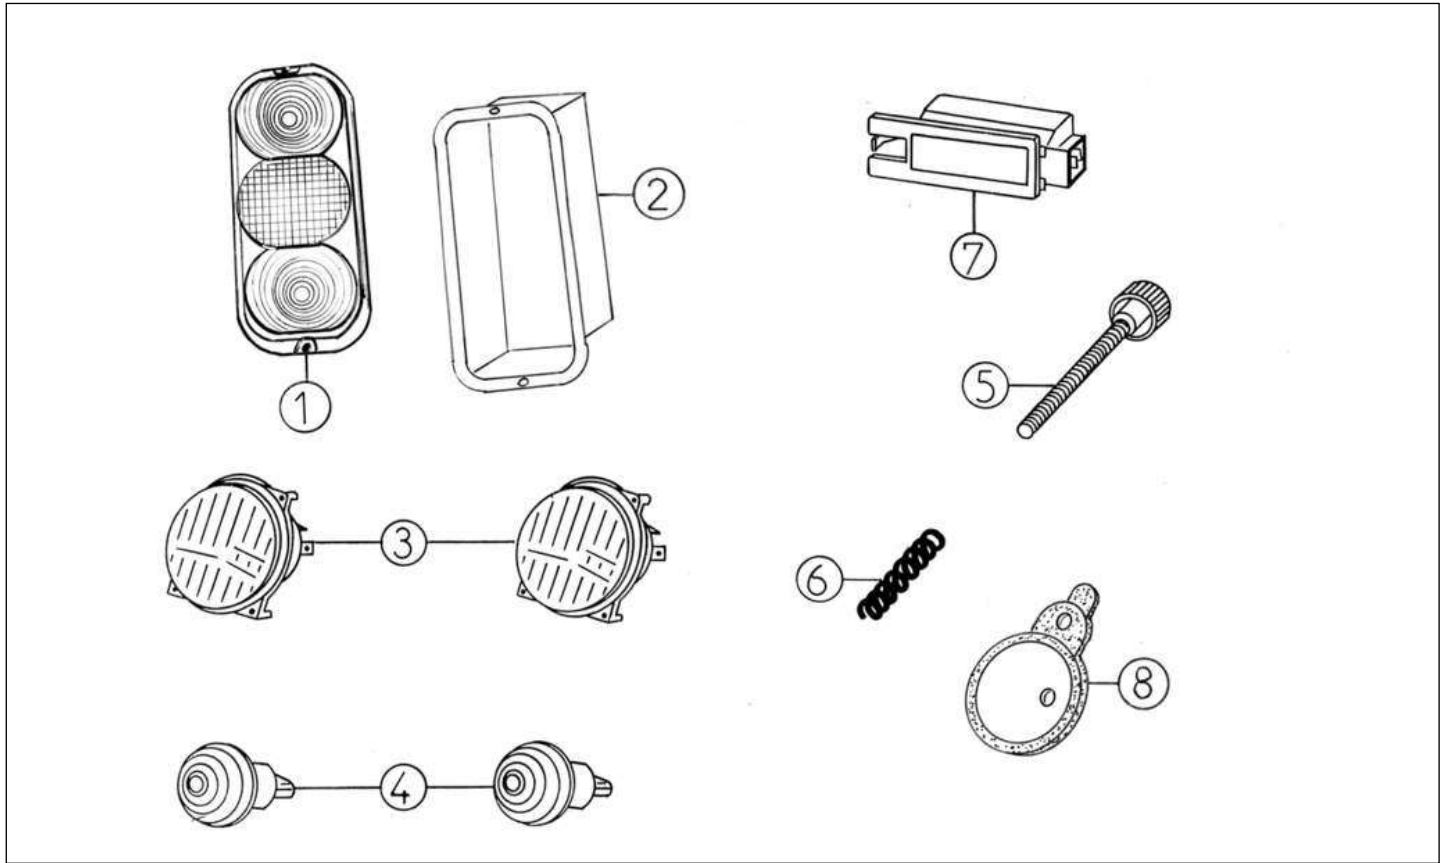

Spare parts

Lights

Rep	Reference	Description	Qty	Remarks
1	128MB008	REAR LAMP ASSY (FR+UK)	2	
2	128MB017	REAR LAMP FIXING BOX	2	
3	128MA003	HEADLAMP H4	2	
3	128K003Z	HEADLAMP UNIT UK	2	
4	128K006B	CLEAR INDICATOR LAMP N/M	2	
5	128K005	ADJUSTING SCREW M5 x 45	6	
6	128K004	SPRING HEADLIGHT ADJUSTER	6	
7	128MB051	NUMBER PLATE LAMP ASSY	2	
8	128MB030	HEADLIGHT BULB COVER	2