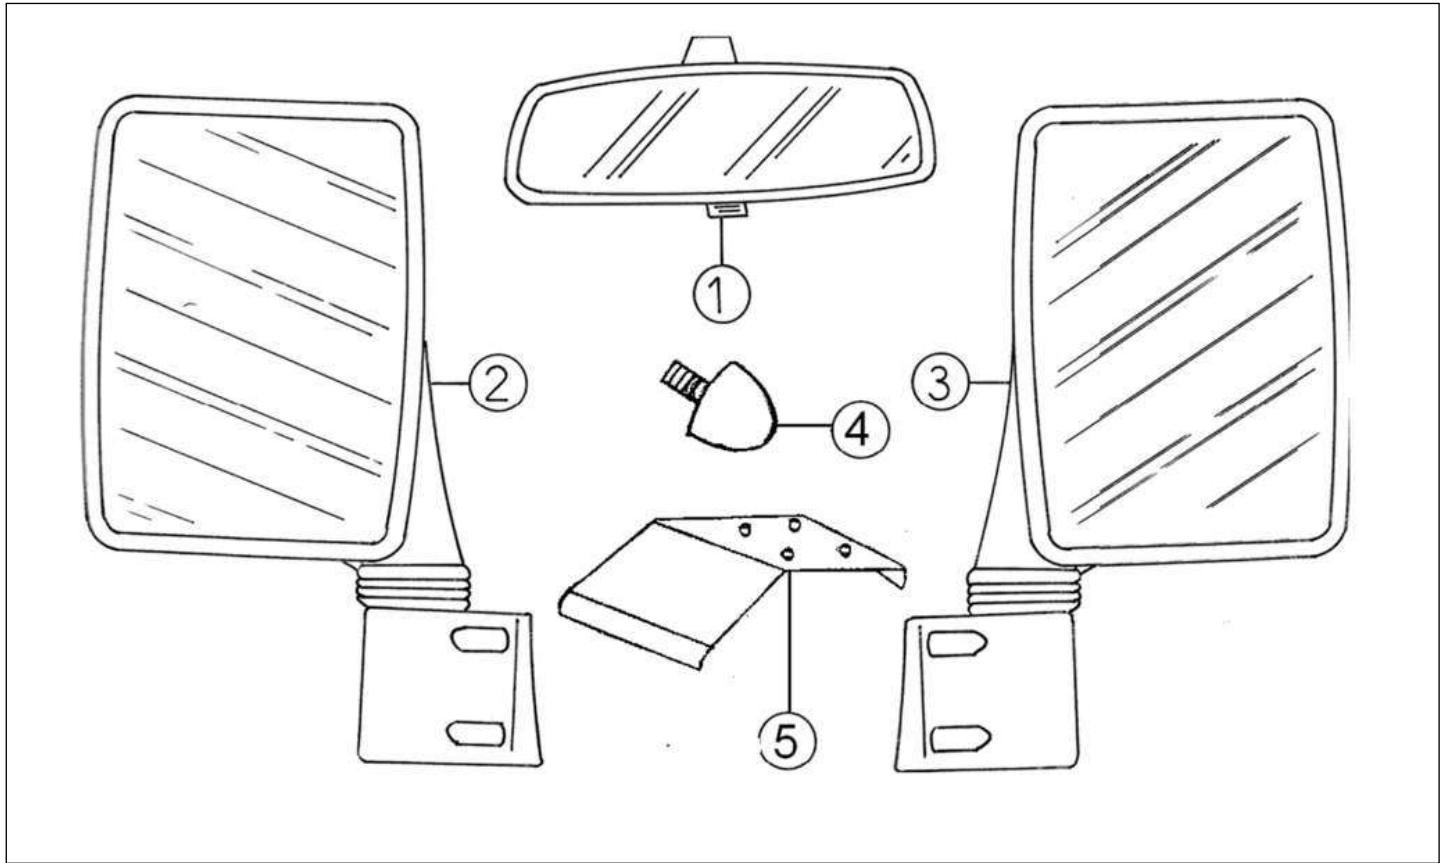

Spare parts

Glazing

Rep	Reference	Description	Qty	Remarks
1	127G125	INTERIOR REAR VIEW MIRROR	1	
2	127MB141	REAR VIEW MIRROR L/H	1	
3	127MB142	REAR VIEW MIRROR R/H	1	
4	123B4	CONICAL PLATE BC 30x30	2	
5	127MB059	INNER DOOR HANDLE MTG PLATE	2