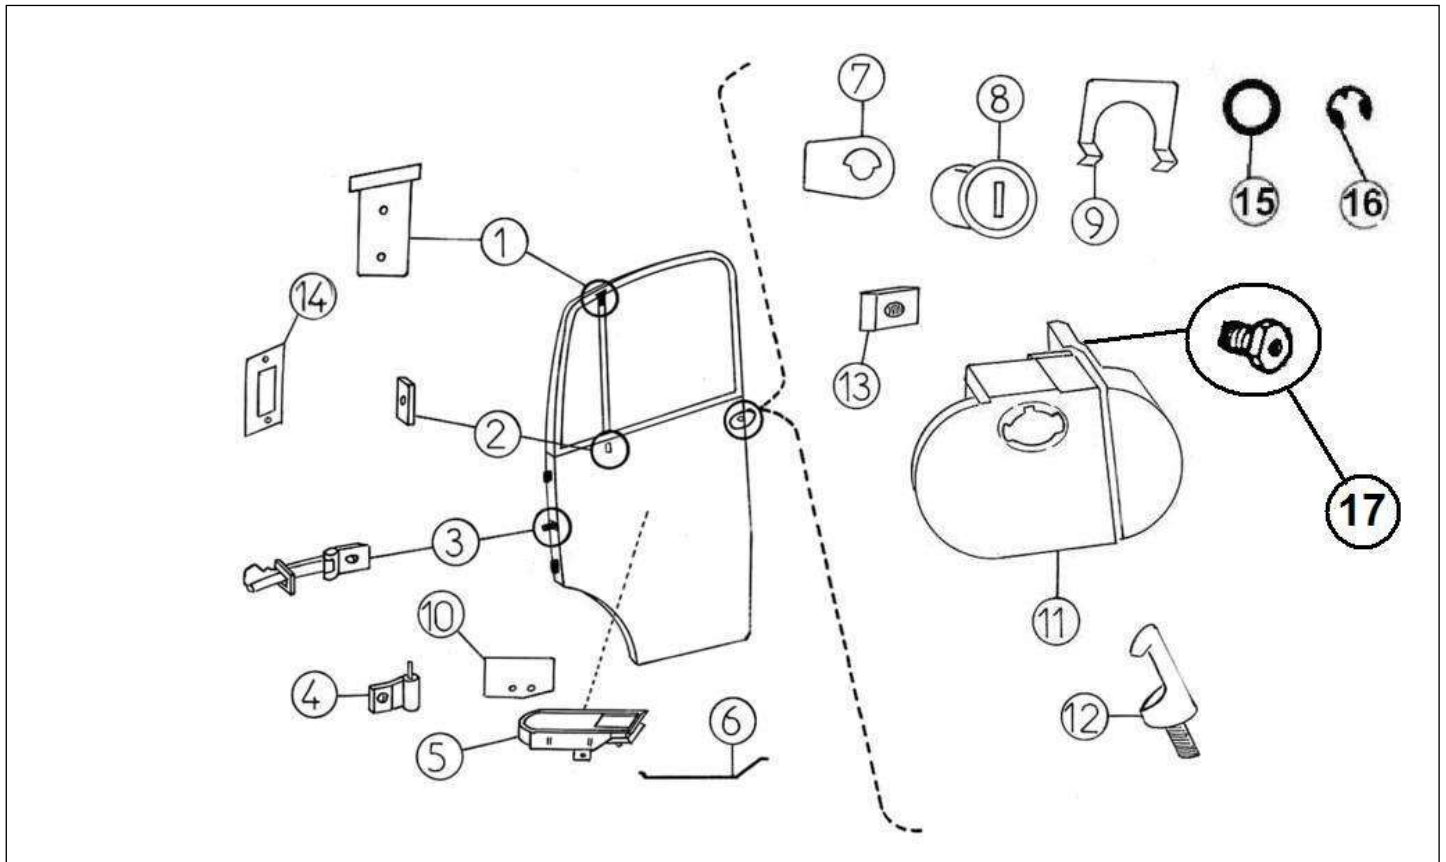

Spare parts

Doors

Rep	Reference	Description	Qty	Remarks
1	127MB631	MOUNTING BRACKET R/H	1	
1	127MB630	MOUNTING BRACKET L/H	1	
2	127MB625	PLATE	2	
3	127MB048	CHECK LINK	2	
4	127MB060	CAB DOOR HINDGE FIXED. RIGHT	2	
4	127MB061	CAB DOOR HINDGE FIXED. LEFT	2	
5	127AA071	INNER DOOR HANDLE	2	
6	127MB041	INNER DOOR HANDLE OPERATING	2	
7	127MB070	LOCK OPERATING PLATE	2	
8	124G019	LOCK BARREL AND KEY KIT	1	
9	127K056	KEY BARREL FIXING CLIP	2	
10	127MB644	INNER CAB HANDLE MOUNTING PLATE	2	
11	127MB062	CAB OUTER DOOR HANDLE	2	
12	127MB064	CAB DOOR CONICAL LOCK PIN	2	
13	127MB645	SQUARE NUT, OUTER DOOR HANDLE	4	
15	127AA083	WASHER	1	
16	127AA084	CIRCLIP	1	
17	127MB792	OUTER DOOR HANDLE FIXING SCREW	4