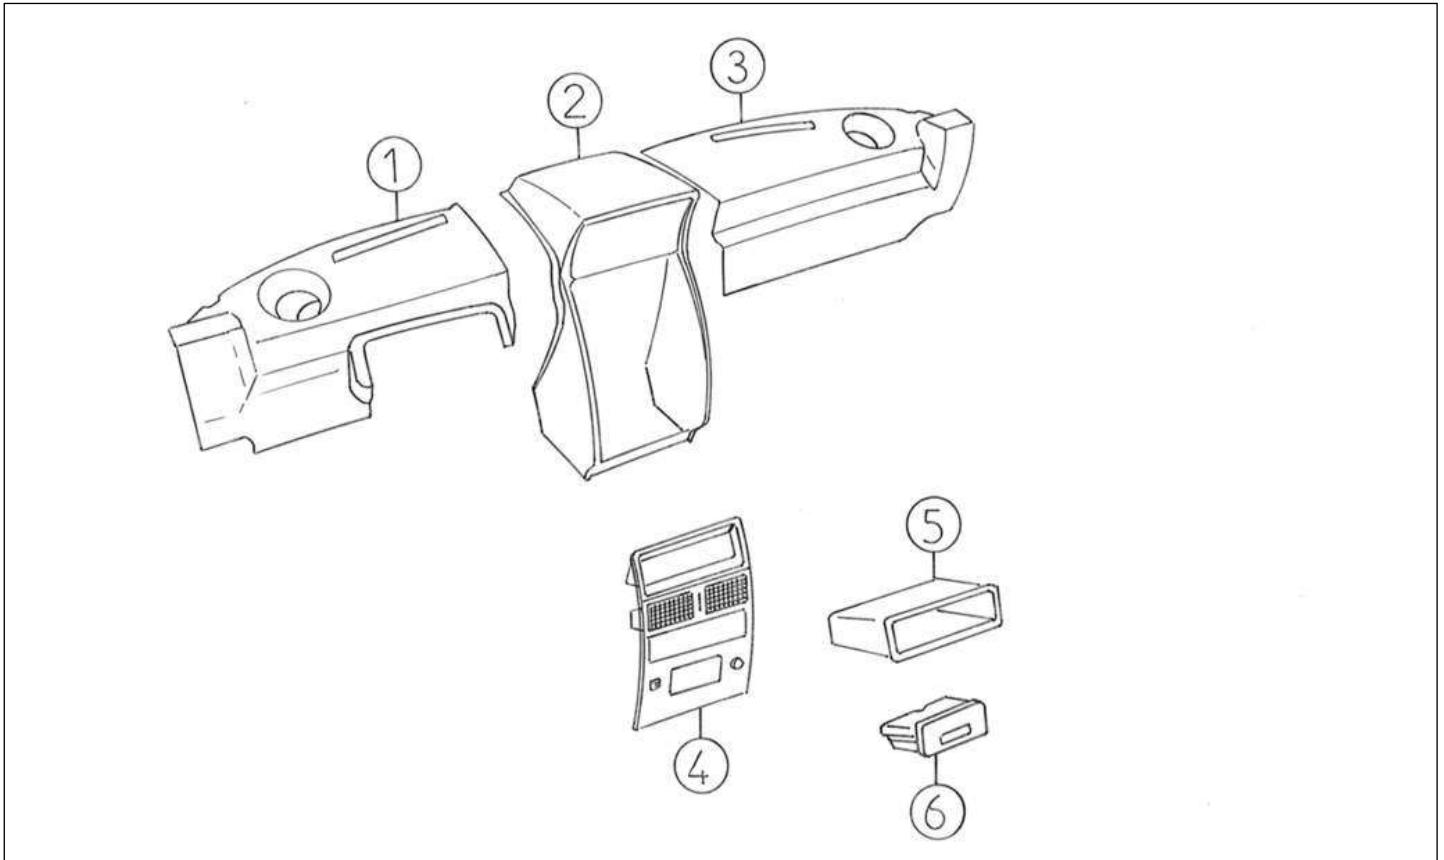

Spare parts

Interior

Rep	Reference	Description	Qty	Remarks
1	127MB123AZ	DASHBOARD PANEL L/H UK	1	☒
1	127MB123A	DASHBOARD PANEL L/H	1	
2	127MB123	DASHBOARD CENTRAL PANEL	1	
3	127MB123B	DASHBOARD PANEL R/H	1	
3	127MB123BZ	DASHBOARD PANEL R/H UK	1	☒
4	127K127	DASHBOARD FRONT TRIM PANEL	1	
5	127G304	RADIO APERTURE BLANKING PANEL	1	
6	127K124	ASHTRAY INSERT	1