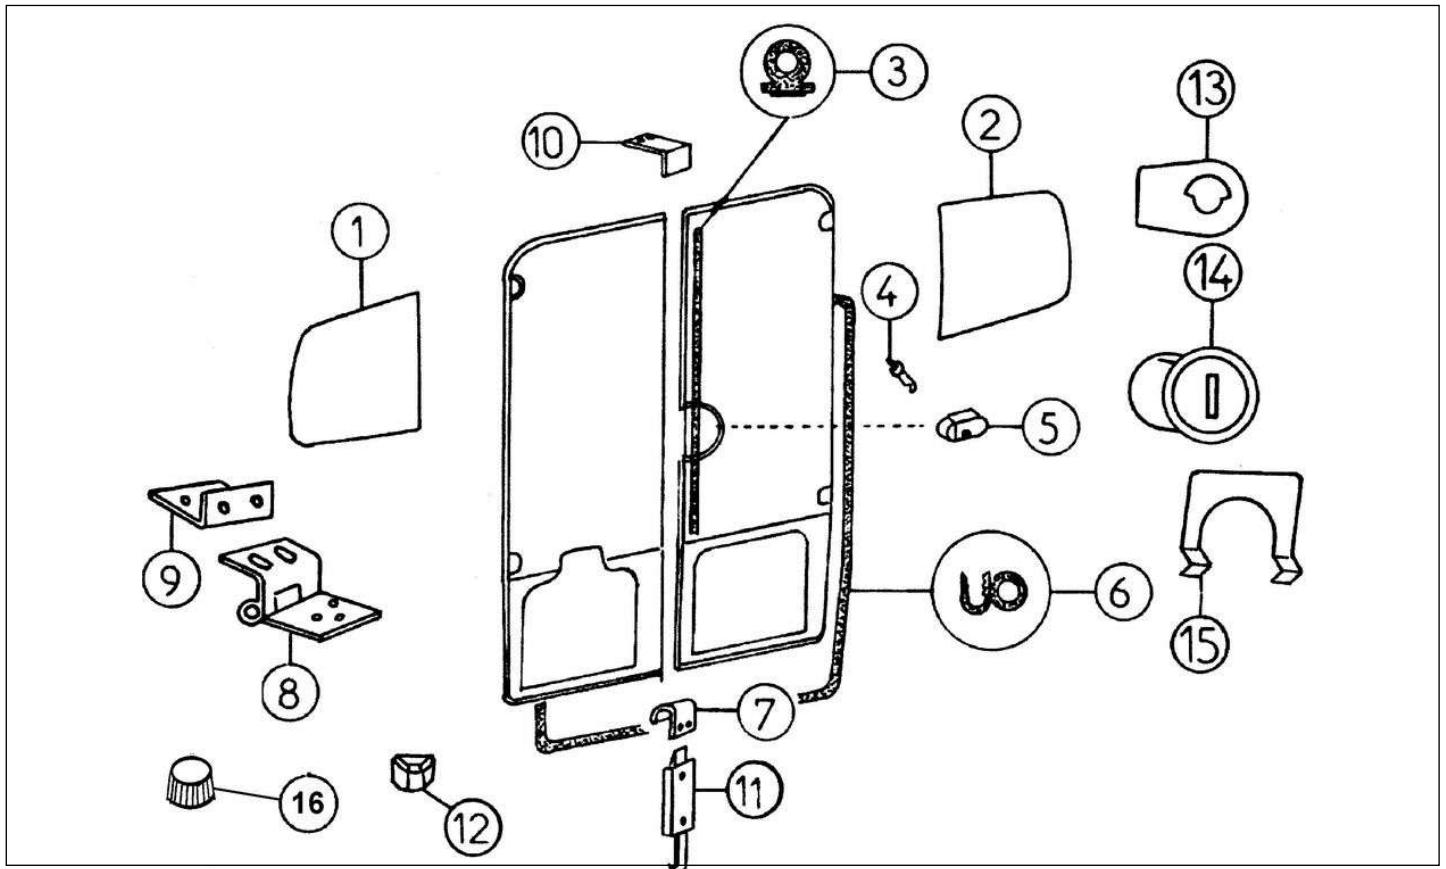

Spare parts

Van body

Rep	Reference	Description	Qty	Remarks
1	127K111V	R/H/R QUARTER GLASS TINTED	1	
2	127K110V	L/H/R QUARTER GLASS TINTED	1	
3	127AD640	JOINT	1	==
4	127MB798	BRACKET	1	
5	127MB062	CAB OUTER DOOR HANDLE	1	
6	127MB796	MAIN SEAL. REAR DOORS	1	
7	127MB799	DOOR CATCH	1	
8	127MB800	HINDGE	4	
9	127MB801	HINDGE SUPPORT PLATE	4	
10	127MB802	UPPER BRACKET	1	
11	127MB803	CATCH A ZIPPER	2	
12	128MB051	NUMBER PLATE LAMP ASSY	1	
13	127MB070	LOCK OPERATING PLATE	1	
14	124MB019A	IGNITION LOCK+4 BARRELS	1	
15	127K056	KEY BARREL FIXING CLIP	1	
16	127MB086	DOOR ABUTMENT	4