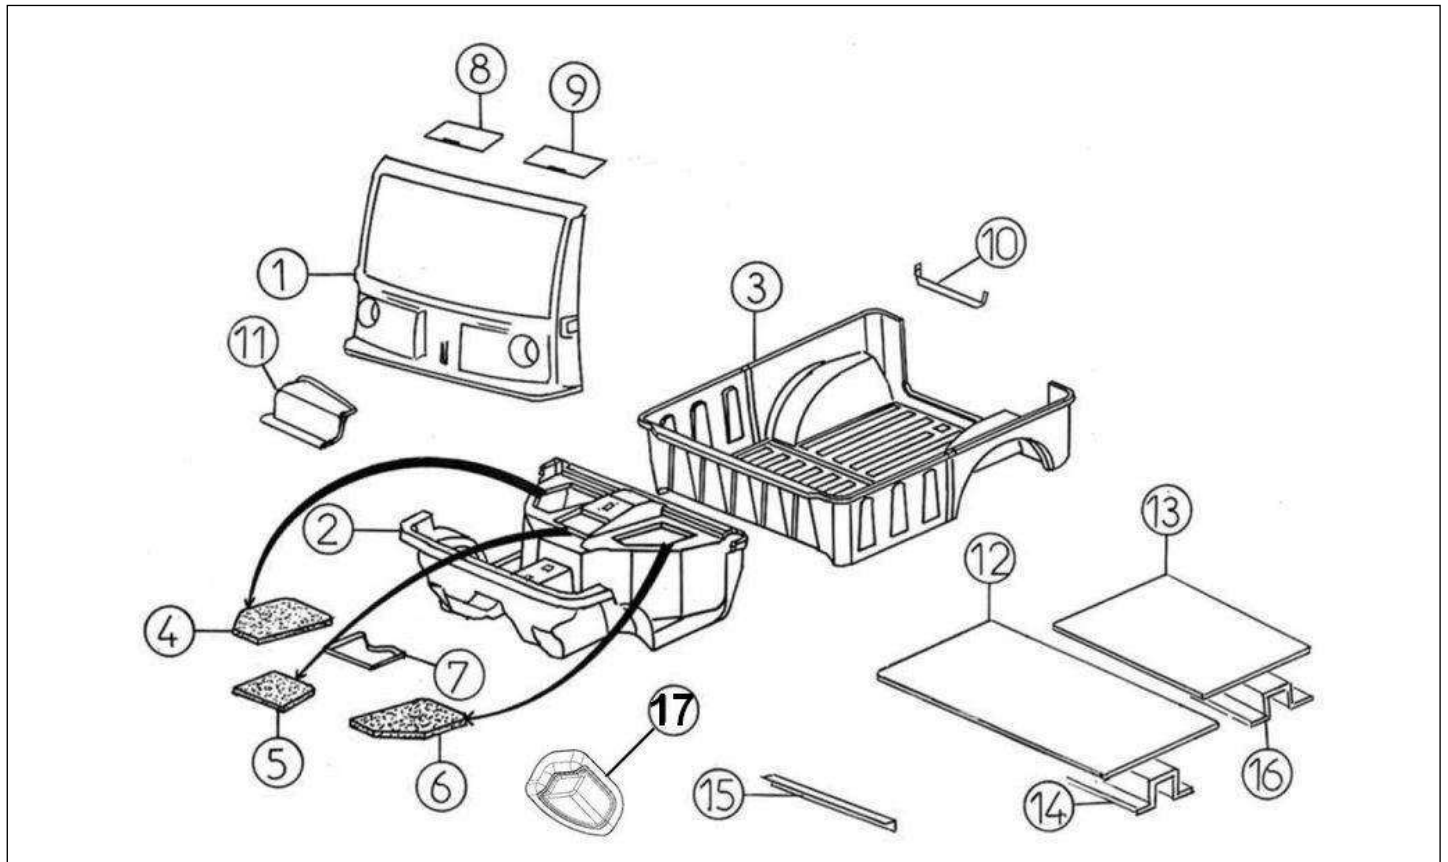

Spare parts

Body front

Rep	Reference	Description	Qty	Remarks
1	127MB020	CABIN FRONT PANEL	1	
2	127MC346	CAB MAIN ASSY LOWER. ELECTRIC	1	
2	127MC346Z	CAB MAIN ASSY LOWER. ELCTRIC. UK	1	☒
2	127MC346A	CABIN FLOOR ASSY ELECTRIC	1	
2	127MC346ZA	CABIN FLOOR ASSY ELECTRIC UK	1	
4	127MB620	CAB FLOOR R/H SOUND PANEL	1	
5	127MB618	CENTRAL KEY TRAY SOUND PANEL	1	
6	127MB617	CAB FLOOR L/H SOUND PANEL	1	
7	127MB638	CENTRAL KEY TRAY PANEL	1	
8	127K129B	SUN VISOR R/H WITH MIRROR	1	
9	127K129A	SUN VISOR L/H WITH MAP POUCH	1	
9	127MB129	SUN VISOR WITH MAP POUCH	2	
10	127MB659	REAR SUPPORT BAR, PICK-UP	2	
11	127MC347	ELECTRIC MOTOR COVER PANEL	1	
12	127MC681A	FALSE FLOOR. LONG. FRONT.	1	
12	127MC681	FALSE FLOOR. SHORT. FRONT.	1	
13	127MC682	FALSE FLOOR. REAR. ELECTRIC	1	
14	127MC684	FRONT CROSS MEMBER OMEGA	1	
15	127MC683	PLATE FALSE FLOOR	1	
16	127MC685	REAR CROSS MEMBER OMEGA	1	
17	127MC738	PULG	1