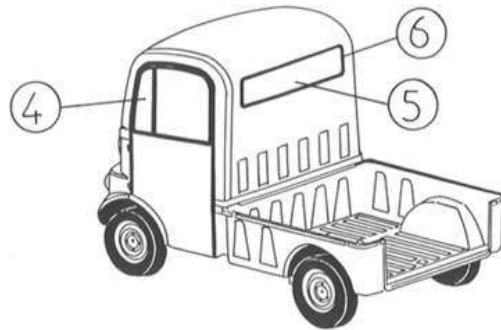

Spare parts

Glazing

Rep	Reference	Description	Qty	Remarks
1	127MB107V	WINDSCREEN. TINTED GLASS	1	
2	127MB015	WINDSCREEN TRIM SEAL	1	
3	127MB108V	CAB DOOR DROP GLASS L/H TINTED	1	
3	127MB109V	CAB DOOR DROP GLASS R/H TINTED	1	
4	127MB502V	QUARTER LIGHT GLASS R/H TINTED	1	
4	127MB503V	QUARTER LIGHT GLASS L/H TINTED	1	
5	127MB501V	CAB REAR WINDOW, TINTED	1	
6	127W502	CAB REAR WINDOW SEAL(SOLD BY	1