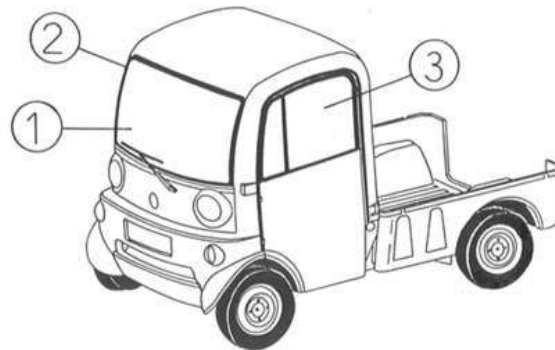

Spare parts

Glazing

Rep	Reference	Description	Qty	Remarks
1	127MB107V	WINDSCREEN. TINTED GLASS	1	
2	127MB015	WINDSCREEN TRIM SEAL	1	
3	127MB108V	CAB DOOR DROP GLASS L/H TINTED	1	
3	127MB109V	CAB DOOR DROP GLASS R/H TINTED	1	
4	127MB502V	QUARTER LIGHT GLASS R/H TINTED	1	
4	127MB503V	QUARTER LIGHT GLASS L/H TINTED	1	
5	127MB501V	CAB REAR WINDOW, TINTED	1	
6	127W502	CAB REAR WINDOW SEAL(SOLD BY	1