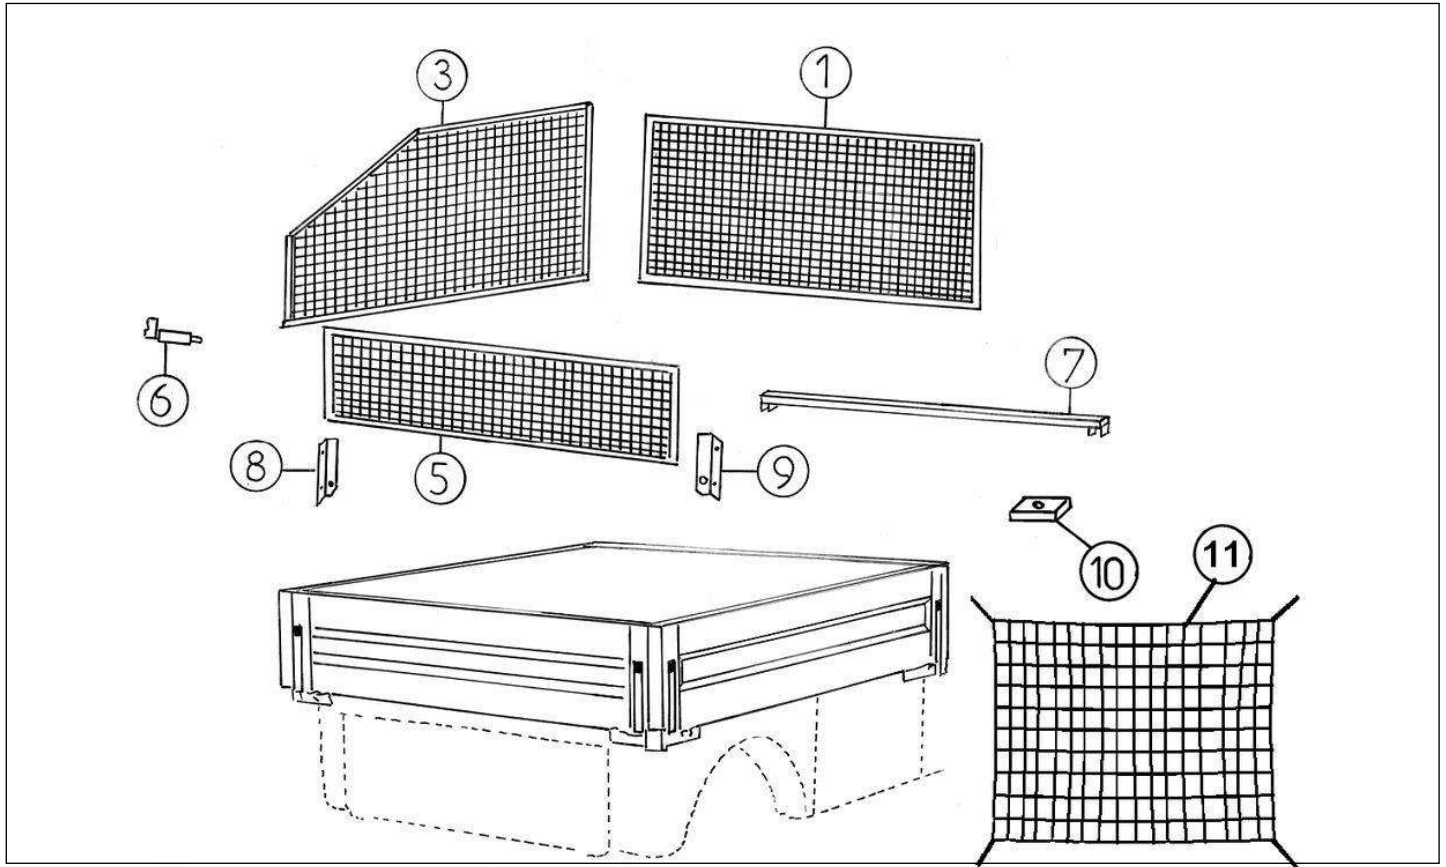

Spare parts

Cages

Rep	Reference	Description	Qty	Remarks
1	127MB710	FRONT CAGE. DROPSIDE	1	SIDE FLAP
3	127MB711	L/H CAGE. LONG. DROPSIDE	1	SIDE FLAP
3	127MB712	R/H CAGE. LONG. DROPSIDE	1	SIDE FLAP
5	127MB713	REAR CAGE. DROPSIDE	1	SIDE FLAP
6	127MB993	REAR CAGE PANEL QUICK RELEASE	2	SIDE FLAP
7	127MB717	DROPSIDE LEAF CAGE LATERAL TOP	1	SIDE FLAP
8	127MB737	BRACKET REAR L/H DROPSIDE	1	SIDE FLAP
9	127MB736	BRACKET REAR R/H DROPSIDE	1	SIDE FLAP
10	127MB714	SPACER CAGE SUPPORT BAR	2	DUMP TRUCK
11	127MB726	DROPSIDE NET	1