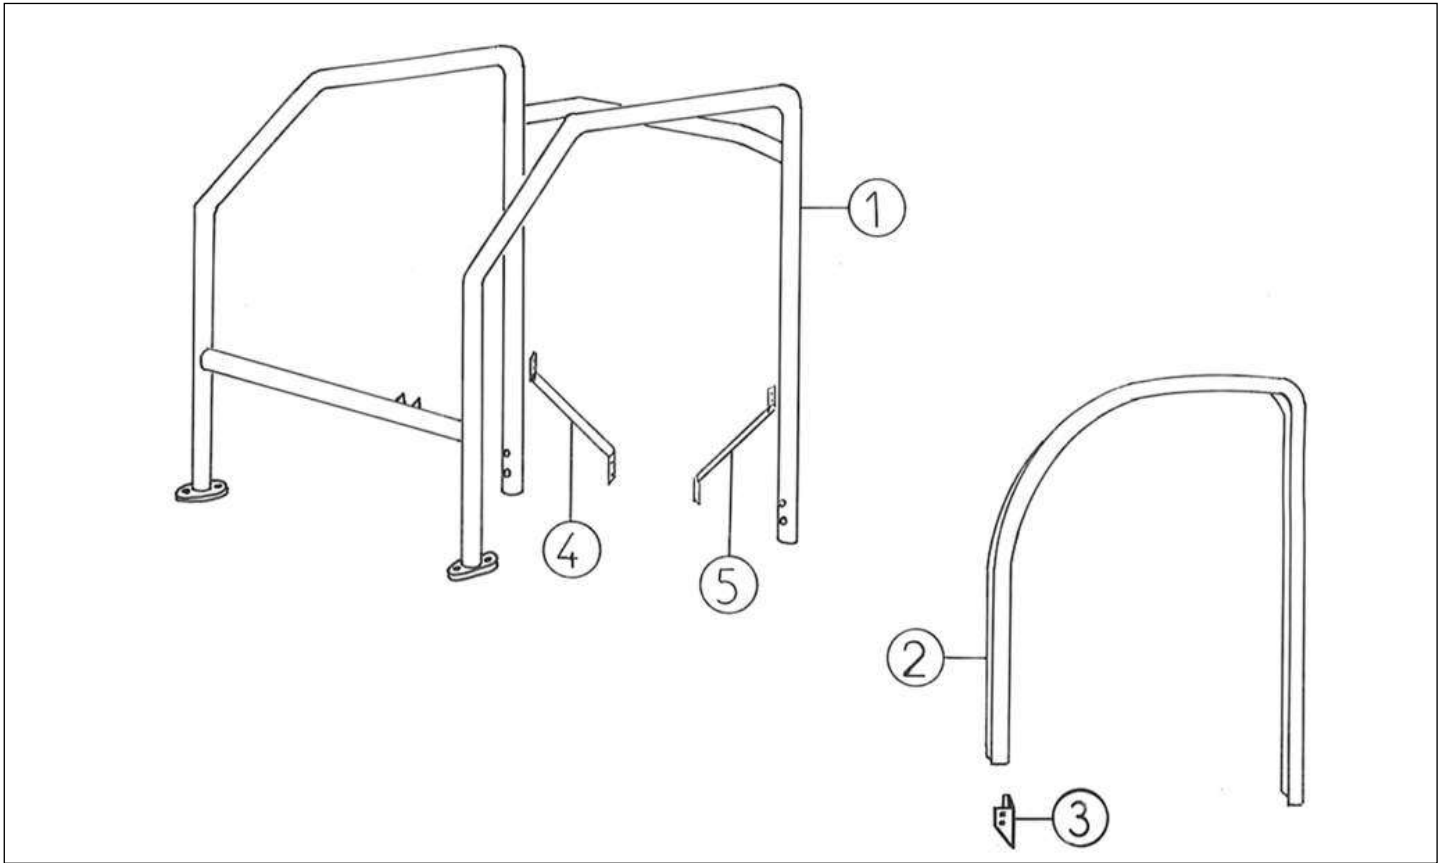

Spare parts

Chassis

Rep	Reference	Description	Qty	Remarks
1	127MB614	ROLL CAGE	1	☒
1	127MB614Z	ROLL CAGE UK	1	☒
2	127MB622	CAB DOOR FRAME RIGHT	1	
2	127MB623	CAB DOOR FRAME LEFT	1	
3	127MB026	CAB DOOR FRAME SUPPORT BRKT R/H	1	
3	127MB025	CAB DOOR FRAME SUPPORT BRKT L/H	1	
4	127MC642	ROLL CAGE SUPPORT BAR R/H	1	
5	127MC643	ROLL CAGE SUPPORT BAR L/H	1