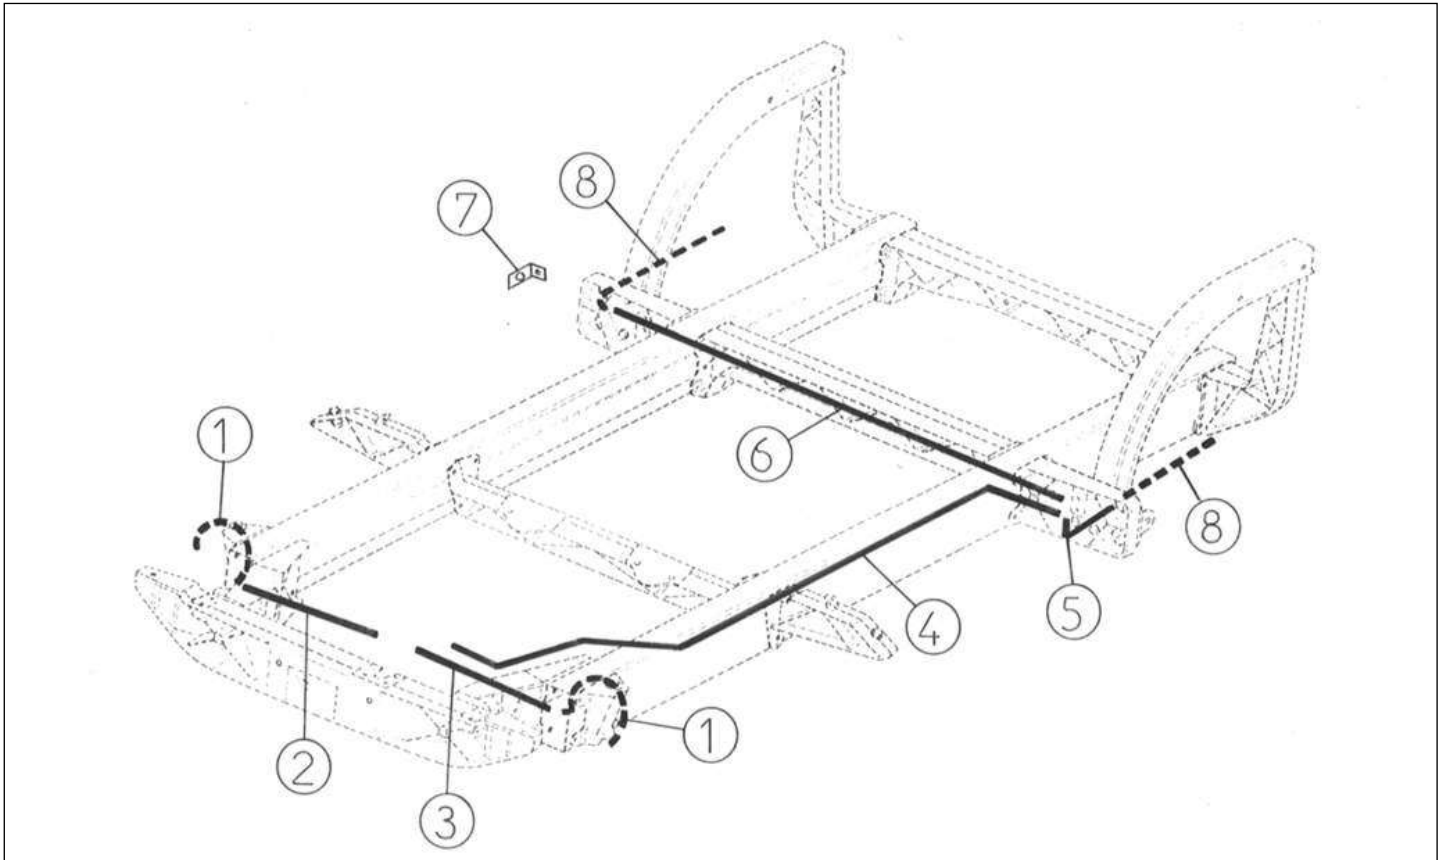

Spare parts

Brakes, Hydraulic system

Rep	Reference	Description	Qty	Remarks
1	126K017	FRONT BRAKE HOSE 400	2	
2	126MC019	BRAKE PIPE R/H FRONT ELECTRIC	1	
3	126MC018	BRAKE PIPE L/H FRONT ELECTRIC	1	
4	126MC022A	FRONT / REAR BRAKE PIPE- LONG	1	
4	126MC022	FRONT / REAR BRAKE PIPE- SHORT	1	
5	126MB020	BRAKE PIPE L/H REAR	1	
6	126MB021	BRAKE PIPE R/H REAR	1	
7	126MB038	REAR BRAKE HOSE SUPPORT	1	
8	126MB092	REAR BRAKE HOSE	2