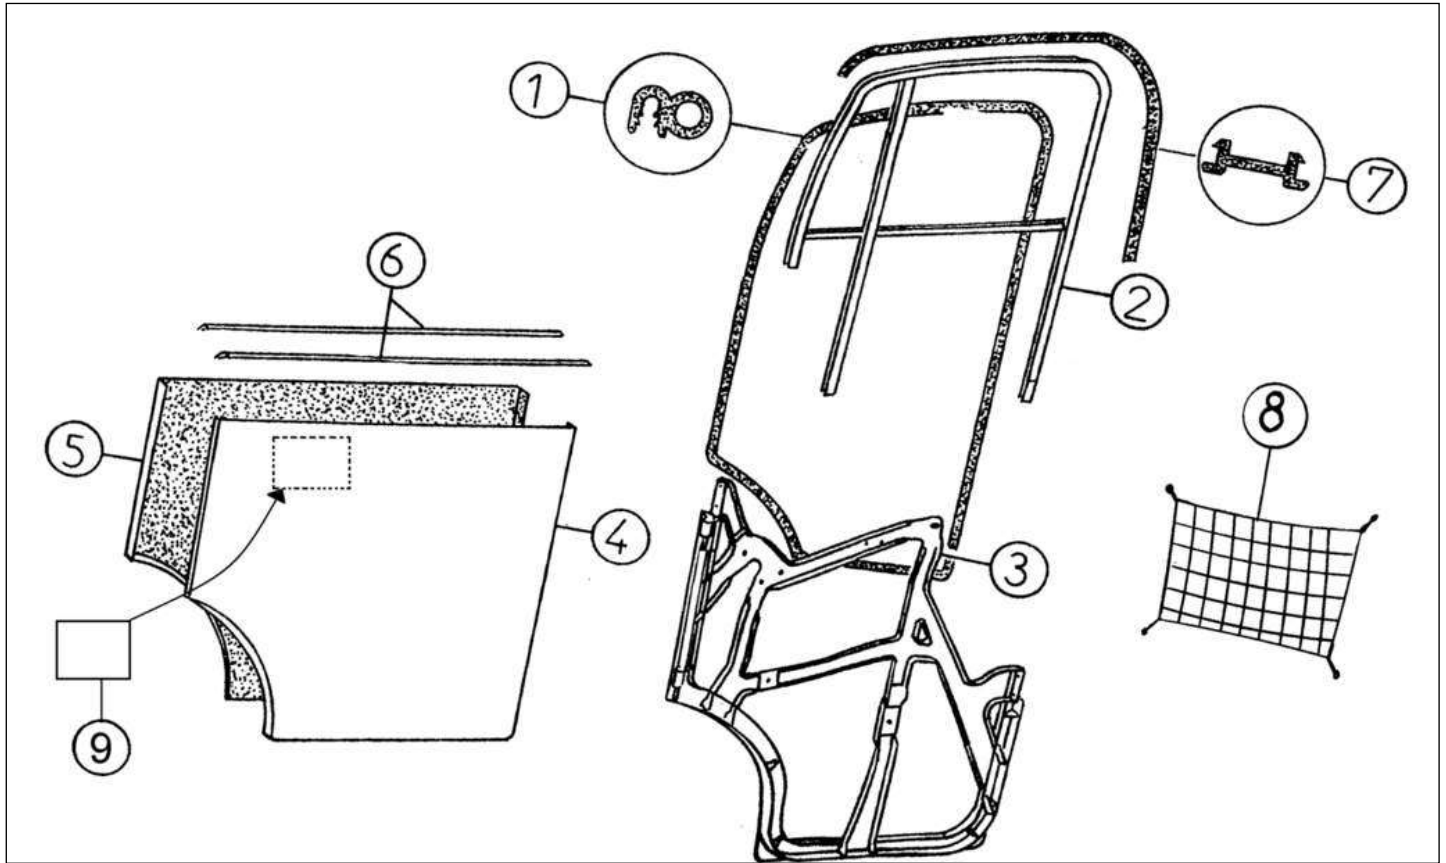

Spare parts

Doors

Rep	Reference	Description	Qty	Remarks
1	127MB053	MAIN CAB DOOR SEAL. 4 m	2	
2	127MB469	R/H CAB DOOR UPPER FRAME	1	
2	127MB468	L/H CAB DOOR UPPER FRAME	1	
3	127MB037	L/H CAB DOOR LOWER FRAME	1	
3	127MB038	R/H CAB DOOR LOWER FRAME	1	
4	127MB040	OUTER DOOR PANEL R/H	1	
4	127MB039	OUTER DOOR PANEL L/H	1	
5	127MB046	CAB DOOR INNER PANEL R/H	1	
5	127MB045	CAB DOOR INNER PANEL L/H	1	
6	127A49	DOOR GLASS RUBBER SEAL. 848mm	4	
7	127MB616	CAB DOOR TOP SEAL	2	
8	127MB621	INNER DOOR PANEL TRIM	1	
9	127MB059	INNER DOOR HANDLE MTG PLATE	2