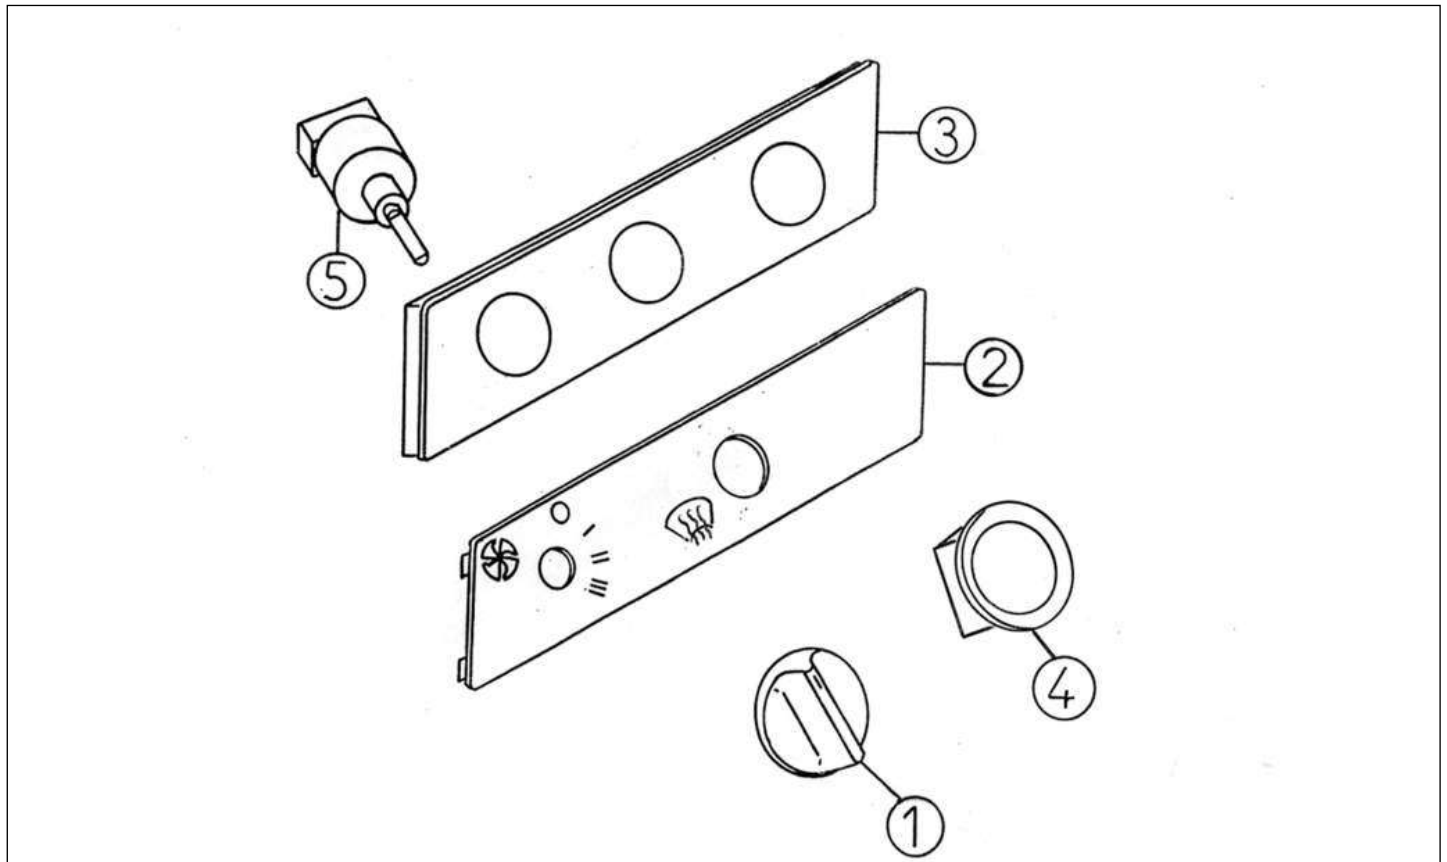

Spare parts

Heating system

Rep	Reference	Description	Qty	Remarks
1	122K029	HEATER CONTROL KNOB	1	
2	122MC015	HEATER SYMBOL PLATE ELECTRIC	1	
3	122K026	HEATER CONTROL FASCIA SUPPORT	1	
4	122MC047	CAB HEATER SWITCH (ELECTRIC)	1	
5	122K030	HEATER FAN SWITCH	1