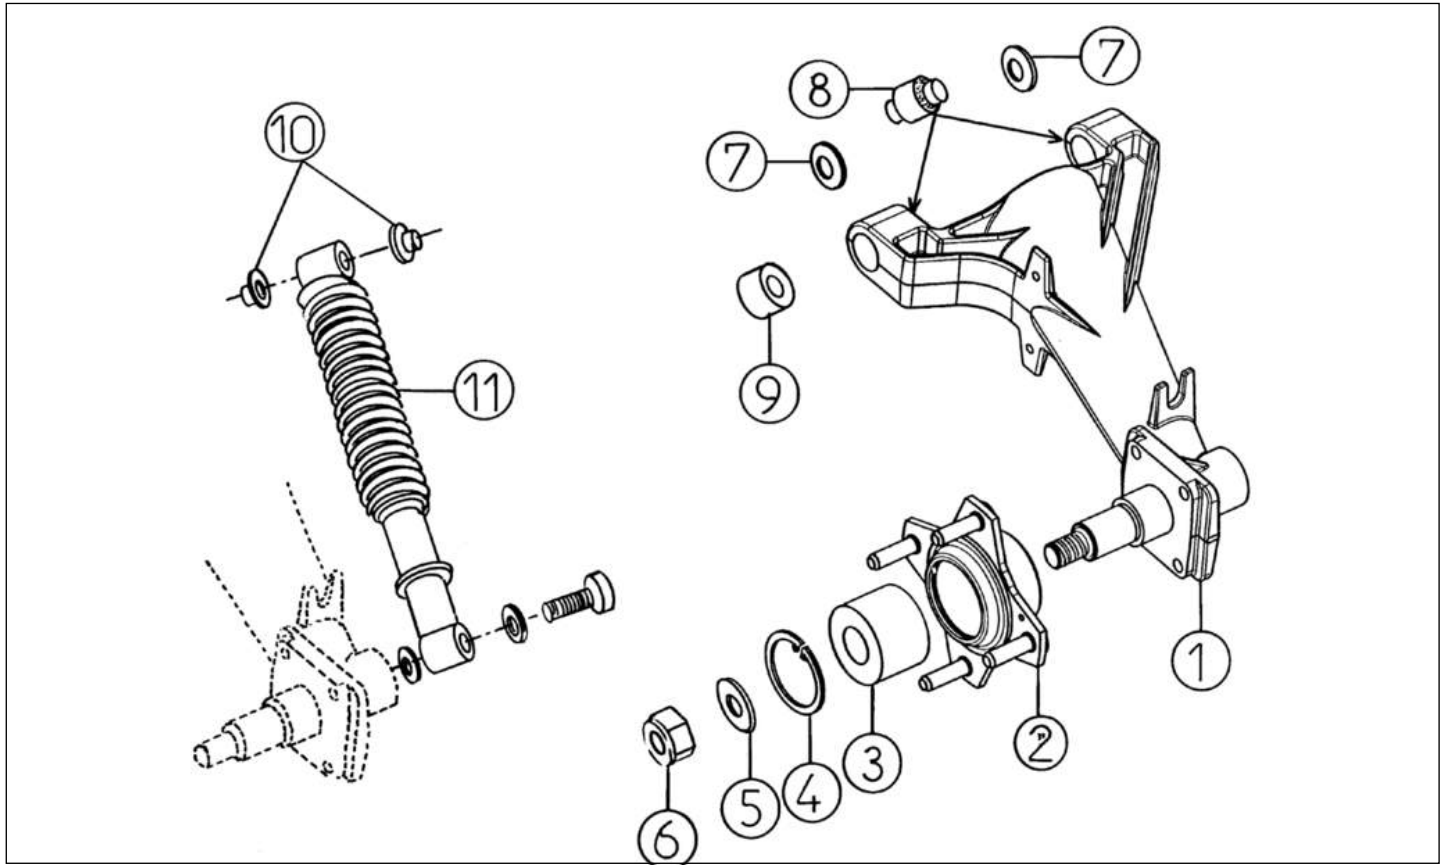

Spare parts

Rear axel

Rep	Reference	Description	Qty	Remarks
1	125MB021A	REAR TRAILING ARM ASSY COMPLETE	2	
2	125MB036	REAR HUB FLANGE	2	
3	125MB004	BEARING TWIN RACE ASSY	2	
4	125MB037	REAR WHEEL BEARING CIRCLIP	2	
5	125MB024	WASHER, FLANGE NUT	2	
6	125A7	NUT 16X150 (LOCKNUT)	2	
7	123A10	PLAIN WASHER M12 ZINC PLATE	2	
8	125MB023	RUBBER BUSH	4	
9	125MB030	SPACER	2	
10	125K030	REAR SHOCKABSORBER UPPER	4	
11	125MC003	SHOCK ABSORBER REAR	2