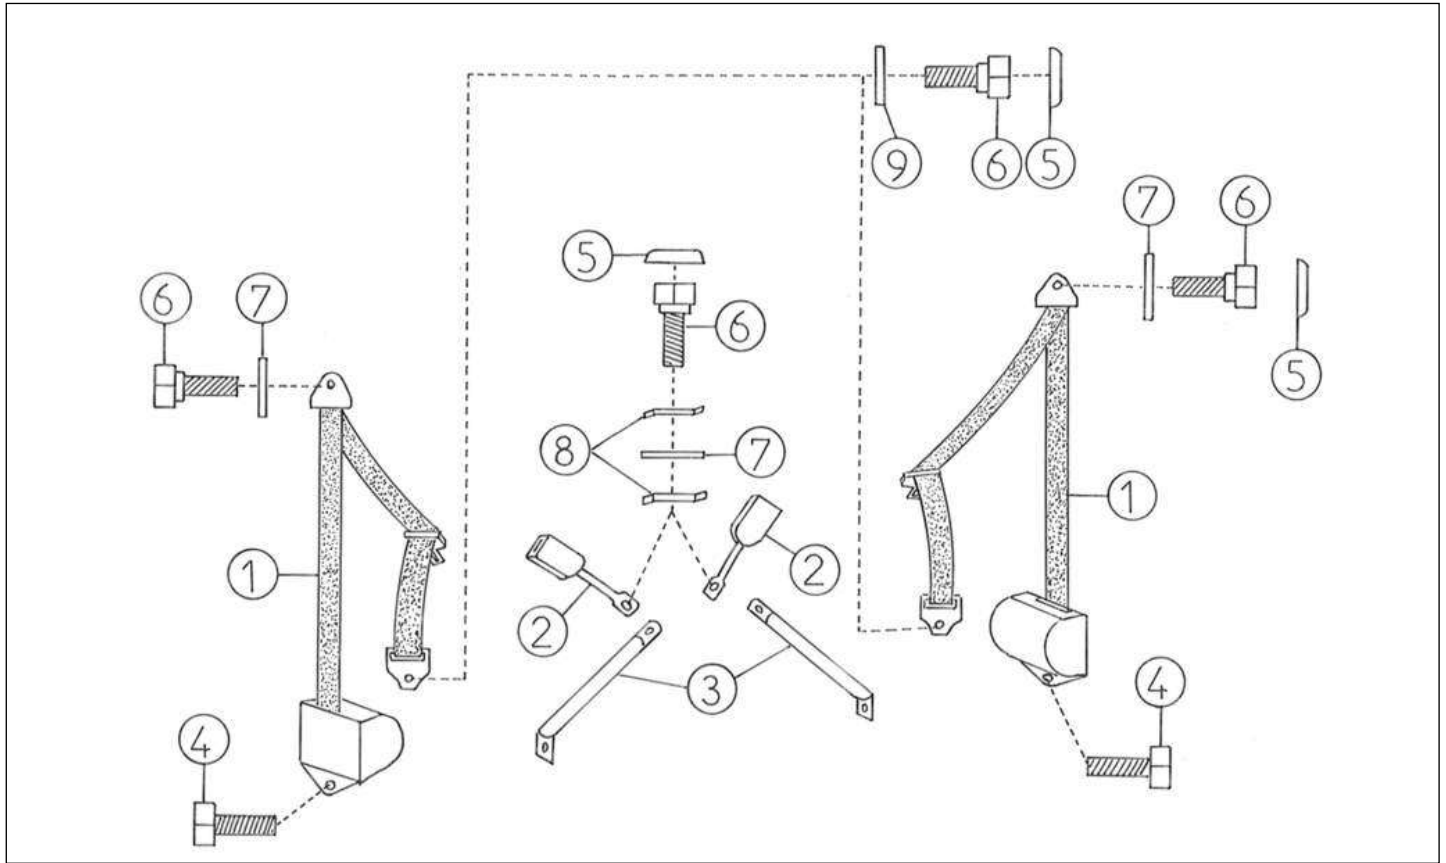

Spare parts

Interior

Rep	Reference	Description	Qty	Remarks
1	127MB126	SEAT BELT KIT	2	
2	127MB647	SEAT BELT BUCKLE	2	
3	127MC641A	L/H SEAT BELT BRKT ELECTRIC	1	
3	127MC641B	R/H SEAT BELT BRKT ELECTRIC	1	
4	127K334	SEAT BELT REEL FIXING BOLT 35mm	2	
5	127K339	BLACK COVER 7920070298	6	
6	127K335	SEAT BELT FIXING BOLT (STEPPED) 32	6	
7	127MB632	SEAT BELT WASHER	4	
8	127K337	WAVEY WASHER 7903057047	4	
9	127K336	WASHER SEAT BELT FIXING	2