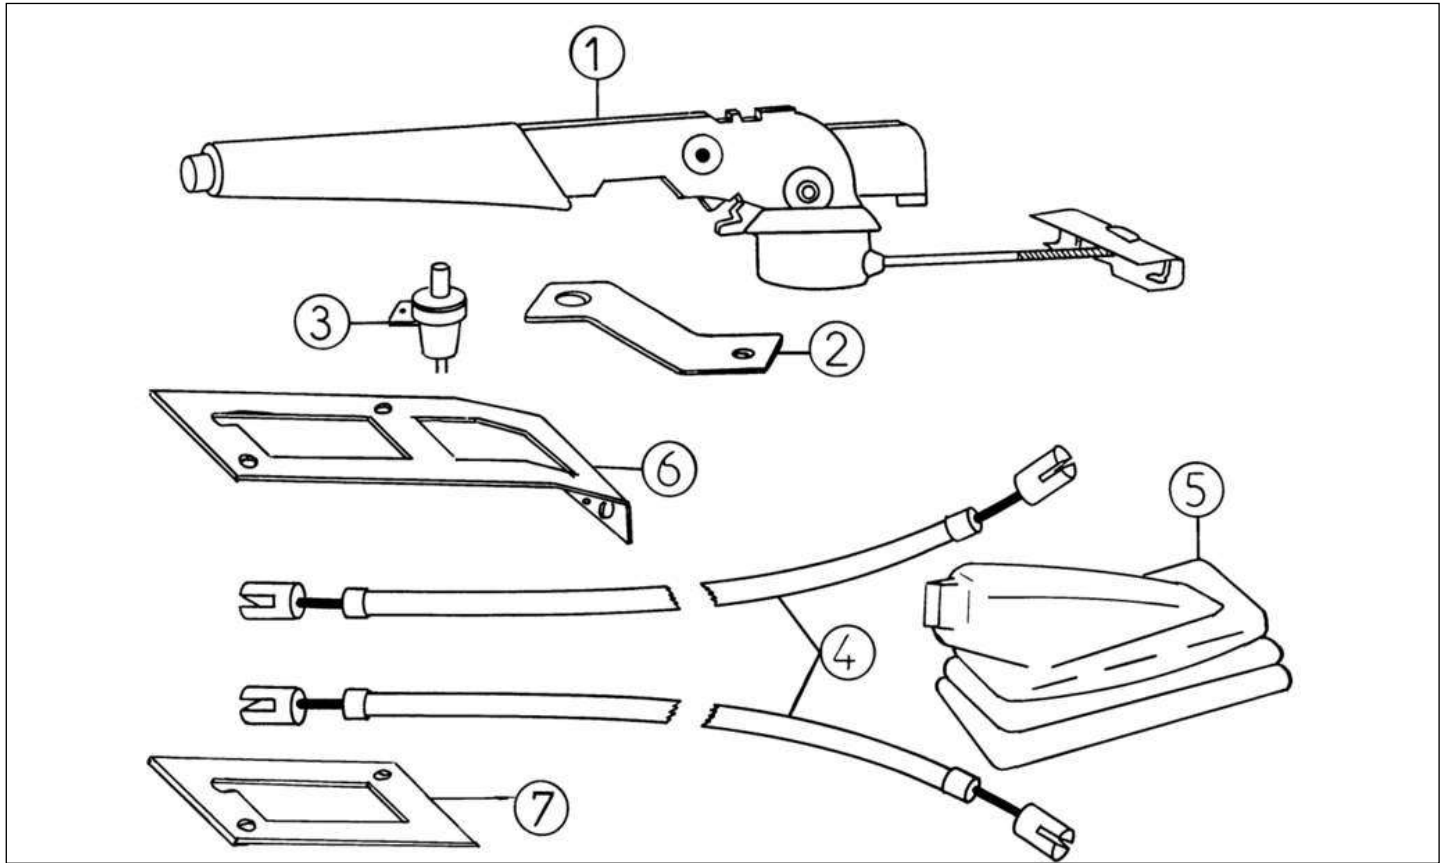

MEGA 2003

606

Worker Electric

23	126G077	BRAKE PAD ANTI LOCK SPRINGS	4
----	---------	-----------------------------	---

Spare parts

Brakes, Mechanical system

Rep	Reference	Description	Qty	Remarks
1	126MB001	HANDBRAKE LEVER	1	
2	126K004A	HANDBRAKE LIGHT SWITCH SUPPORT	1	
3	128K002A	HAND BRAKE WARNING LIGHT SWITCH	1	
4	126MB002	HANDBRAKE CABLE SHORT	2	
4	126MB002A	HANDBRAKE CABLE LONG SHORT	2	
5	126K003	HANBRAKE LEVER RUBBER GAITOR	1	
6	126MB093	HAND BRAKE LEVER MOUNTING PLATE	1	
7	126MB099	REINFORCMENT PLATE. HANDBRAKE	1	