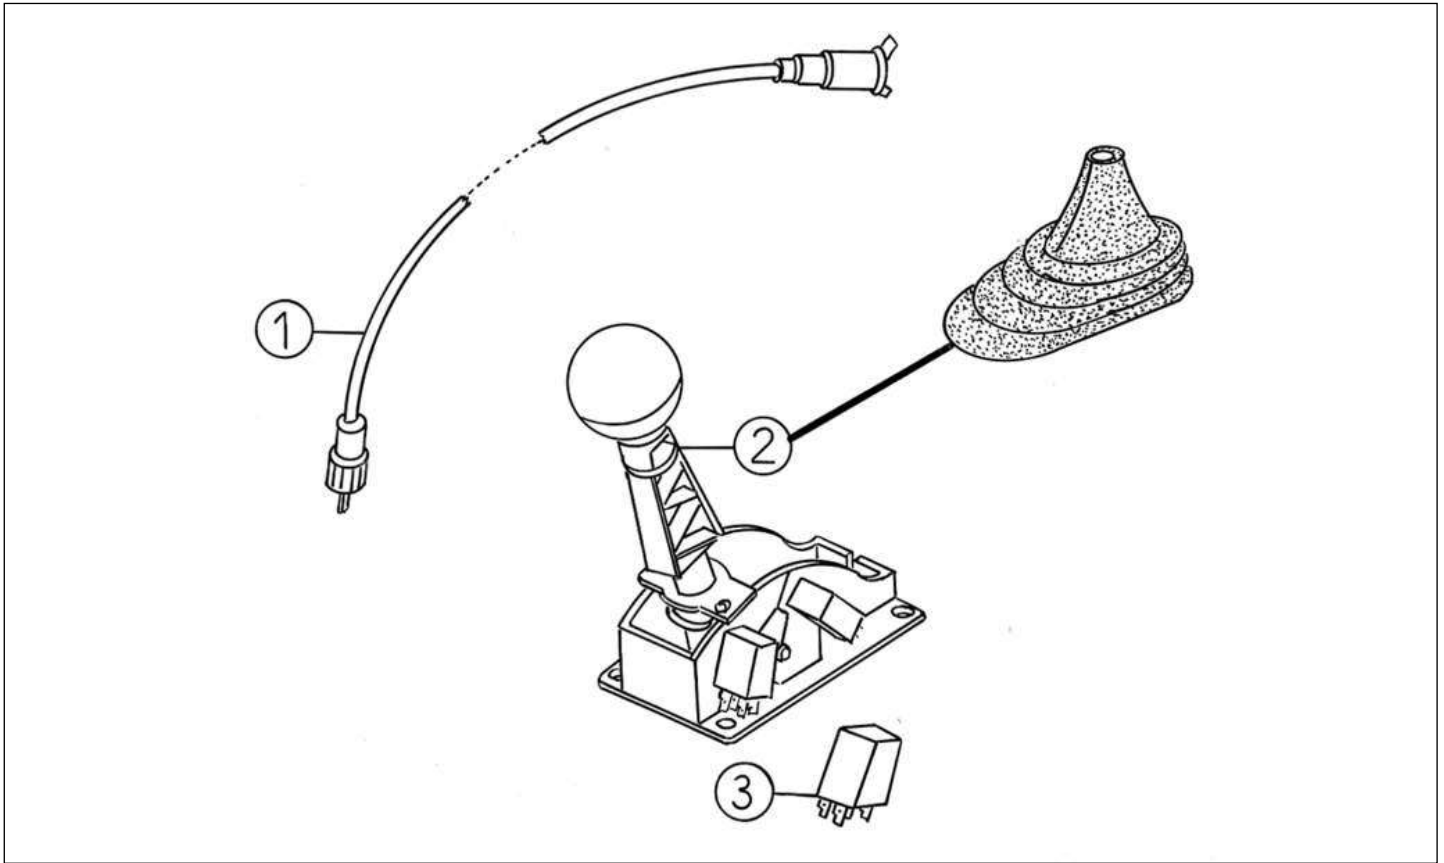

Spare parts

Transmission

Rep	Reference	Description	Qty	Remarks
1	123MB017	SPEEDO CABLE VAN	1	
2	123MC012	GEAR SHIFT LEVER ASSY	1	--> VLG.....207796
2	123MC012A	GEARSHIFT LEVER COMPLETE	1	VLG.....207797 -->
3	128MC002	CONTACT SWITCH, GEARSHIFT	4	