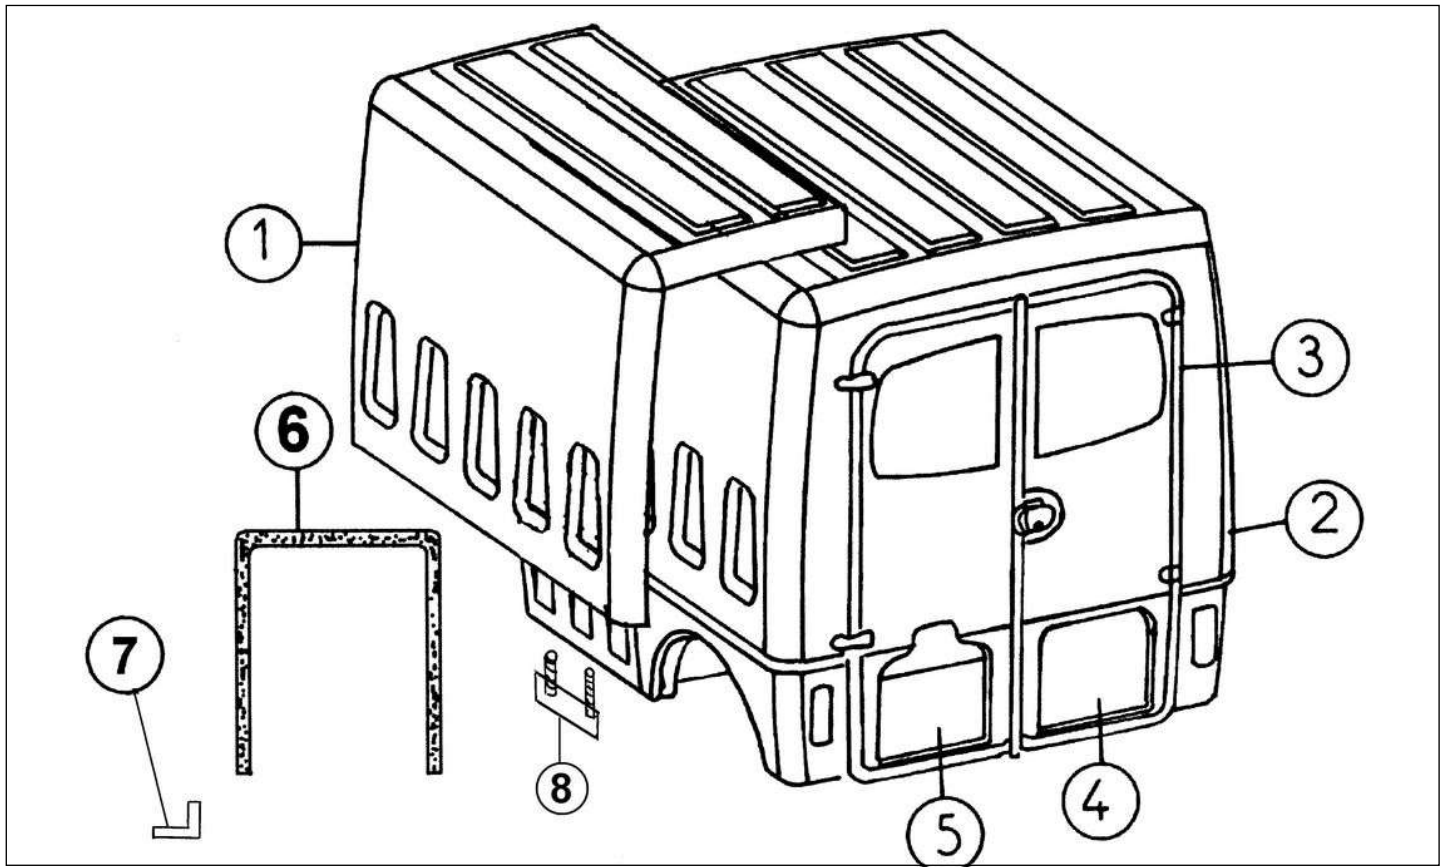

Spare parts

Van body

Rep	Reference	Description	Qty	Remarks
1	127MB809	L/H VAN SIDE WITH 1/2 ROOF	1	
1	127MB809A	L/H VAN SIDE WITH 1/2 ROOF	1	SIDE SHUTTER
2	127MB808	R/H VAN SIDE WITH 1/2 ROOF	1	
2	127MB808A	R/H VAN SIDE WITH 1/2 ROOF	1	SIDE SHUTTER
3	127MB694P	REAR ARCH	1	
4	127MD810	R/H POLYESTER SLAM DOOR, NO	1	7MB810 reference is no longer available, if you just changed the right side please use the reference and 7MD810 7MD811
5	127MB811	L/H POLYESTER SLAM DOOR, NO	1	
6	127MB660	CAB TO VAN BODY JOINT	1	
7	127MB739	SQUARE OF CONNECTION	2	
8	127MB738	ATTACH CELL POLYESTER	4