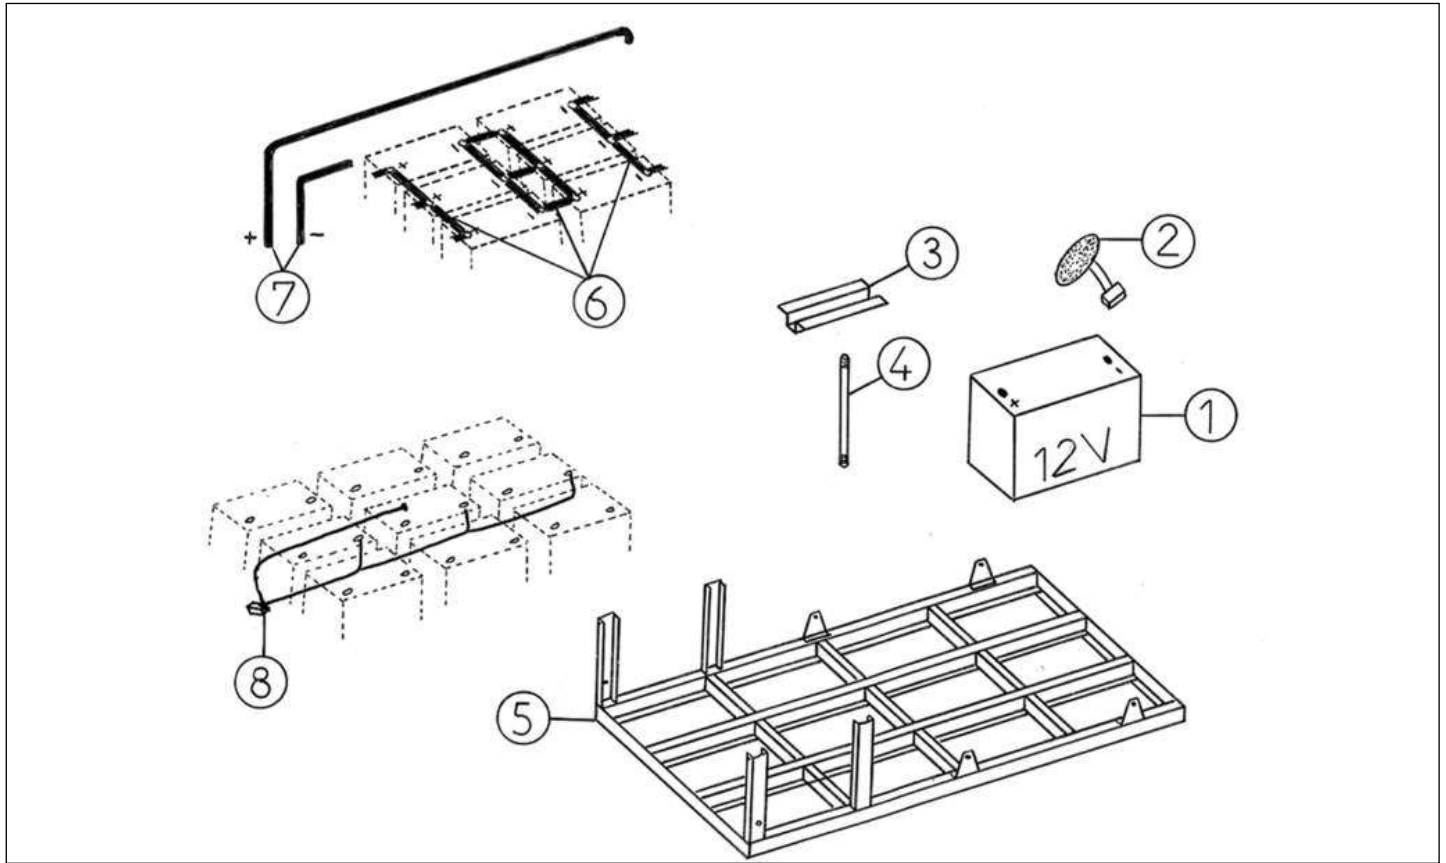

Spare parts

Energy supply

Rep	Reference	Description	Qty	Remarks
1	121MC212	TRACTION BATTERY GREY ABT	X	
1	120MC001	PACK OF 8 GREY BATTERIES ABT	1	
1	120MC002	PACK OF 12 GREY BATTERIES ABT	1	
2	121MC219	MEGA ELECTRIC BATTERY SENSOR	1	
3	121MC213	BATTERY CLAMP FOR SHORT 8	X	SHORT TRAY WITH 8 BATTERIES, LONG TRAY WITH 12 BATTERIES
3	121MC213A	BATTERY CLAMP FOR LONG 8	4	LONG TRAY WITH 8 BATTERIES
4	121MC218	BATTERY FIXING CLAMP ROD	X	
5	127MC680	8 BATTERY PALLET, SHORT	1	
5	127MC680A	12 & 8 BATTERY PALLET, LONG	1	
6	121MC216	BATTERY HARNESS KIT. 8 BATTERIES	1	
6	121MC216A	BATTERY HARNESS KIT. 12 BATTERIES	1	
6	121MC216B	BATTERY HARNESS KIT.8 BATTERY	1	
7	121MC210	BATTERY HARNESS	1	
8	121MC215	HARNESS BMS	1