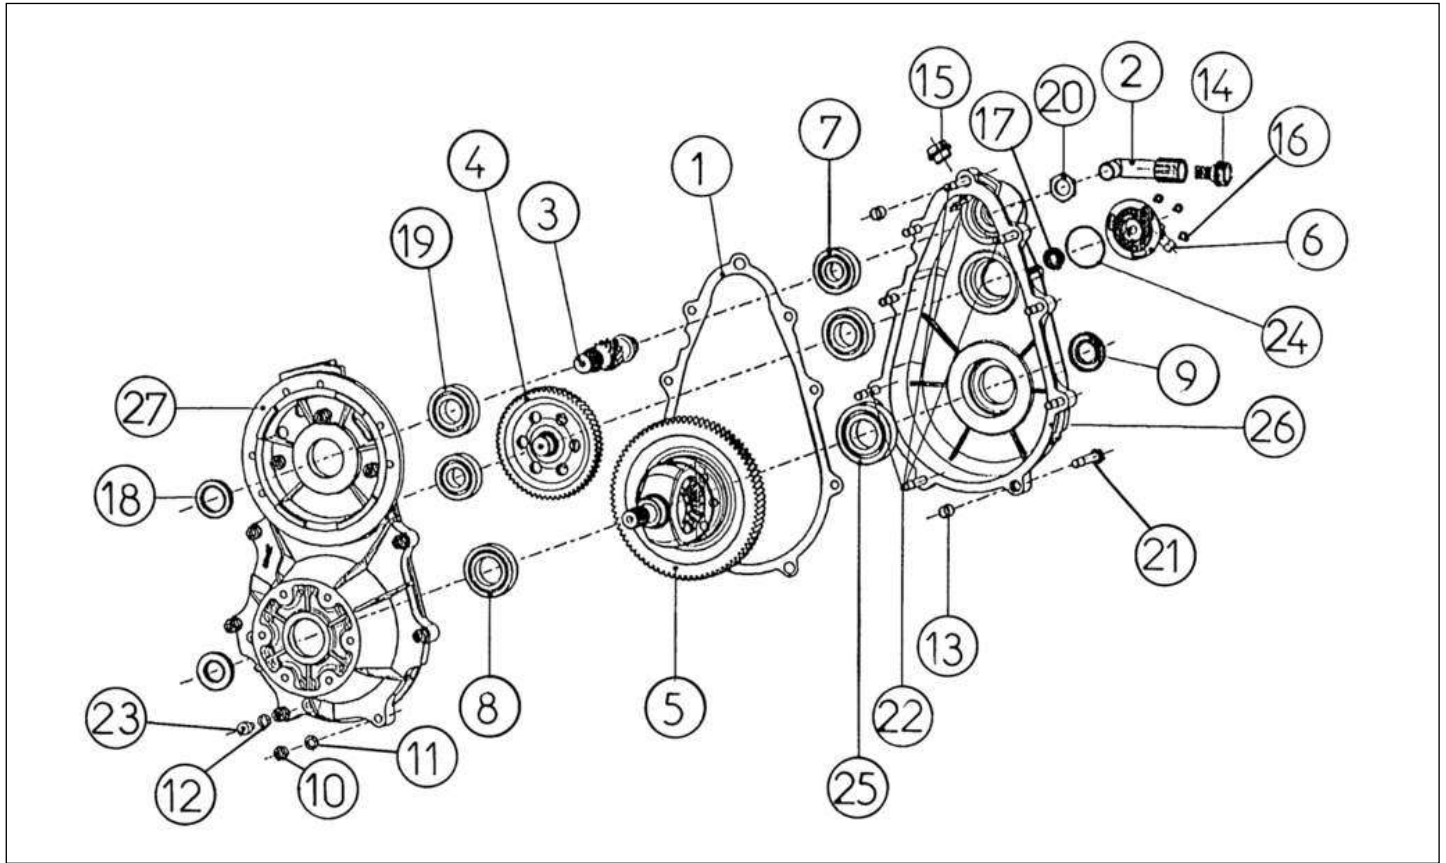

Spare parts

Transmission

Rep	Reference	Description	Qty	Remarks
1	123MCC43	GASKET	1	
2	123MCC02	OIL FILLER TUBE ELBOW	1	
3	123MCC20	INPUT SHAFT	1	
4	123MCC21A	INTERMEDIATE GEAR ASSY	1	
5	123MCC54A	FINAL DRIVE UNIT	1	
6	123MCC48A	SPEEDO CORRECTOR BOX	1	
7	123AC4	BEARING	2	
8	123AC45	BEARING	1	
9	123AC1	DRIVE SHAFT OIL SEAL	2	
10	123AC37	NUT	9	
11	123AC36	WASHER	9	
12	123AC30	WASHER	2	
13	123MBC40	DOWEL	2	
14	123AC12	PLUG	1	
15	123MBC47	PLUG	1	
16	123AC51	SCREW	3	
17	123AC53	SEAL	1	
18	123AC1N	INPUT SHAFT OIL SEAL	1	
19	123AC4N	BEARING	2	
20	123MCC22	NUT	1	
21	123MCC23	SCREW	5	
22	123MCC30	SCREW	4	
23	123MCC15	SCREW	2