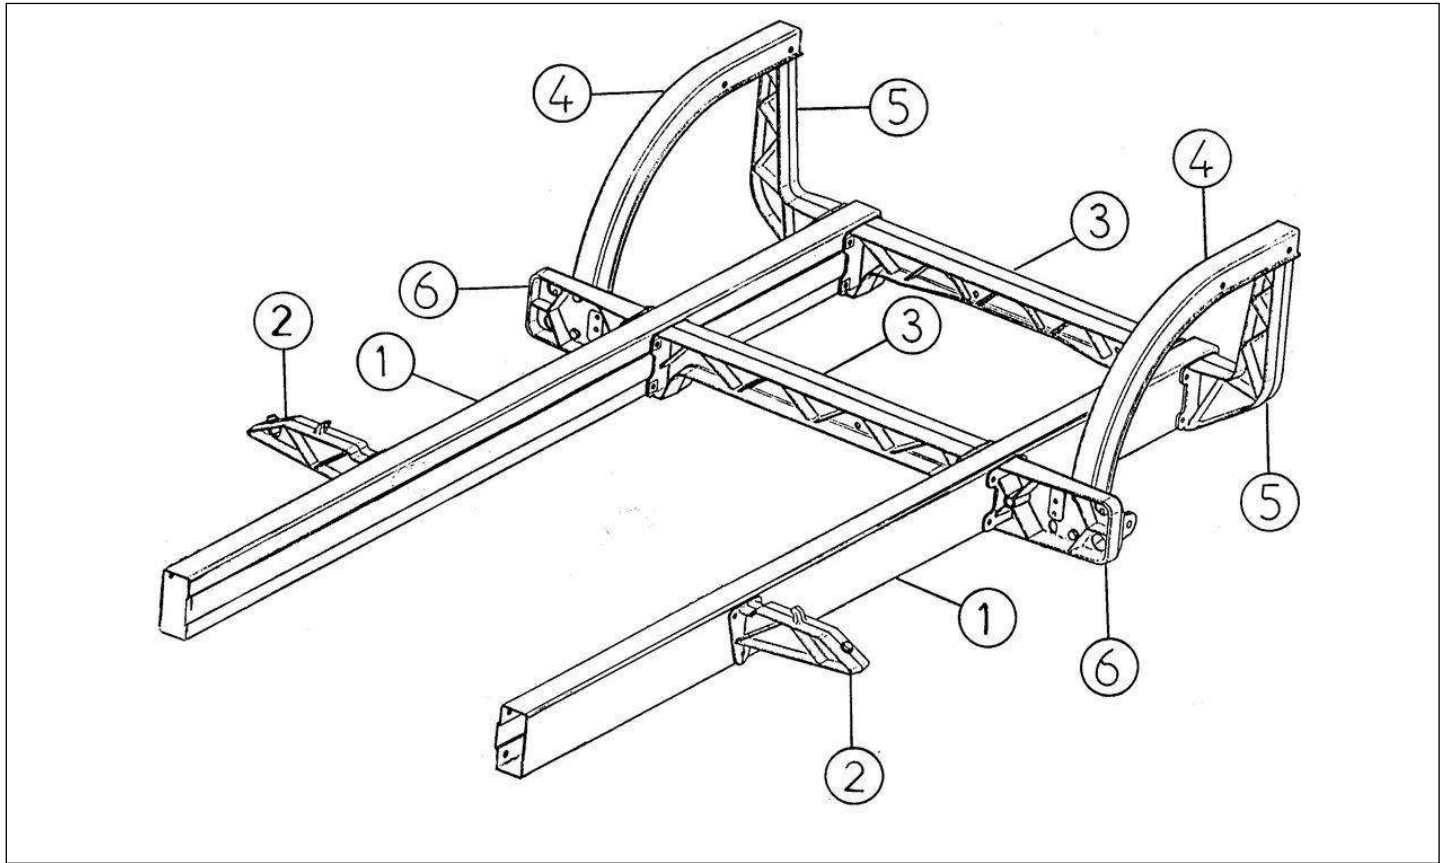

Spare parts

Chassis

Rep	Reference	Description	Qty	Remarks
1	127ME612	CHASSIS LEG LONG	2	
2	127MB605	CABIN REAR SUPPORT OUTRIGGER	2	
3	127MB607	CENTRAL AND REAR CROSSMEMBER	2	
4	127MB610	REAR SHOCKABSORBER UPPER	2	
5	127MB609	REAR ARCH SUPPORT OUTRIGGER	2	
6	127MB608	REAR SUPPORT OUTRIGGER	2