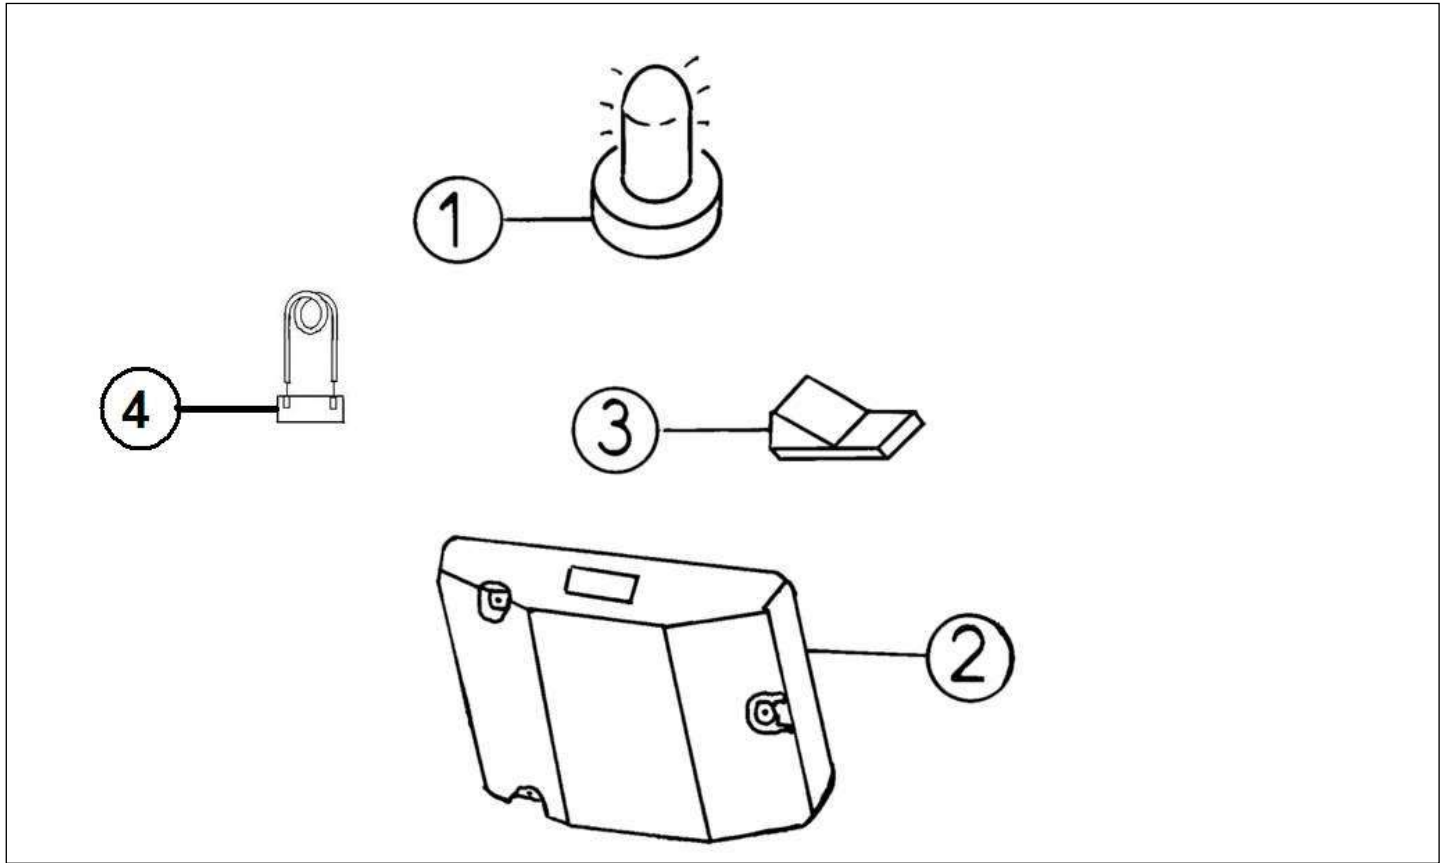

Spare parts

Lights

Rep	Reference	Description	Qty	Remarks
1	128MB120	FLASH LIGHTS	1	
2	128MB122	ROOF BEACON COVER	1	
3	128MB123	ROOF BEACON SWITCH	1	
4	120MB125	BULB XENON FIRES FLASH