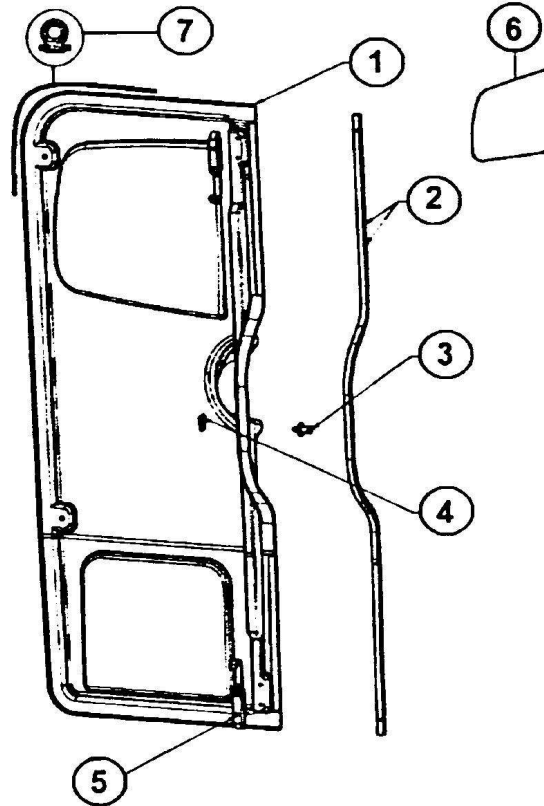

Spare parts

Van body

Rep	Reference	Description	Qty	Remarks
1	127MD810	R/H POLYESTER SLAM DOOR, NO	1	VLGN94VBAM2010377--> VLGN94VEAM2010388--> VLGP96VBAM2010377--> VLGP96VEAM2010388--> VLGNE9VBAM2010377--> VLGNE9VEAM2010388--> VLGNE9VBBM2010377--> VLGNE9VEBM2010388--> VLGPE9VBAM2010377--> VLGPE9VEAM2010388--> VLGPE9VBBM2010377--> VLGPE9VEBM2010388-->
1	127MD810D	R/H POLYESTER SLAM DOOR, WITH	1	VLGN94VBAM2010377--> VLGN94VEAM2010388--> VLGP96VBAM2010377--> VLGP96VEAM2010388--> VLGNE9VBAM2010377--> VLGNE9VEAM2010388--> VLGNE9VBBM2010377--> VLGNE9VEBM2010388--> VLGPE9VBAM2010377--> VLGPE9VEAM2010388--> VLGPE9VBBM2010377--> VLGPE9VEBM2010388-->
2	127MD640	R/H DOOR MAIN SEAL	1	
3	127K064	DOOR LOCK STRIKER PIN	1	
4	127K909	NUT	1	
5	127MB803	CATCH A ZIPPER	2	
6	127K110V	L/H/R QUARTER GLASS TINTED	1