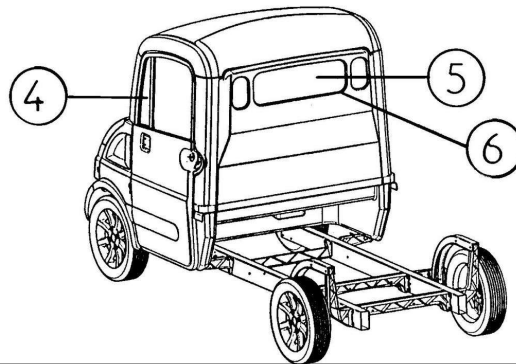

MEGA 2007

708

WORKER ELECTRIC

18	127MD338	SLEEVE	2
19	127MB734	SHIM, CAB DOOR HINDGE	2

Spare parts

Glazing

Rep	Reference	Description	Qty	Remarks
1	127MB015	WINDSCREEN TRIM SEAL	1	
2	127MB107V	WINDSCREEN. TINTED GLASS	1	
3	127MB108V	CAB DOOR DROP GLASS L/H TINTED	1	
3	127MB109V	CAB DOOR DROP GLASS R/H TINTED	1	
4	127MB502V	QUARTER LIGHT GLASS R/H TINTED	1	
4	127MB503V	QUARTER LIGHT GLASS L/H TINTED	1	
5	127MB501V	CAB REAR WINDOW, TINTED	1	
6	127W502	CAB REAR WINDOW SEAL(SOLD BY	1	-->VLG....2010109