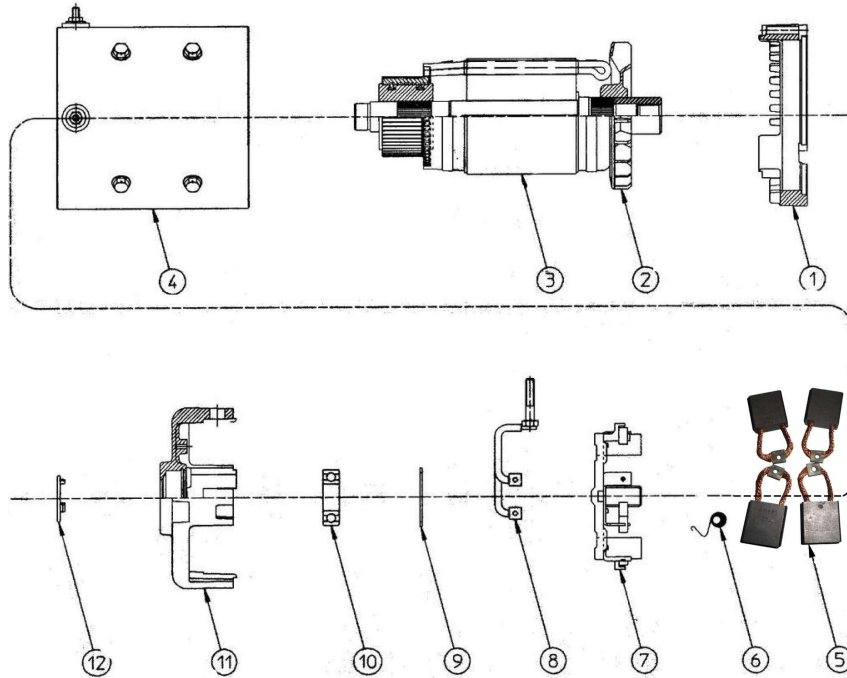

Website:

Spare parts

Engine components

Rep	Reference	Description	Qty	Remarks
1	121ME200	ELECTRIC MOTOR	1	
2	121ME202	FAN MOTOR SUPPORT	1	
3	121MC206	COOLING FAN UNIT	1	
4	121ME203	MOTOR SUPPORT	1	
5	121K020	THROTTLE PEDAL RETURN SPRING	1	
6	121K022	THROTTLE PEDAL SPACER	1	
7	121MD019	THROTTLE PEDAL	1	⊕
7	121MD019Z	THROTTLE PEDAL	1	⊕
8	121MG006	ENGINE MOUNTING 80SCH	2	
9	121ME226	FAN SUPPORT	1	
10	121K021	THROTTLE CABLE	1	⊕
10	121K021Z	THROTTLE CABLE	1	⊕
11	121MC208A	POTENTIOMETER CONTROL BOX	1	
13	121MF003	ENGINE SUPPORT FRAME	1	ATTENTION FOR the VEHICLES BEFORE NUMBER 2013182 THINK OF ORDERING REFERS IT 3MD003
14	121ME043	INLET AIR HOSE	1	
15	121ME227	CONNECTING HOSE AIR	1	
16	121ME028	FILTER FOAM	1	
17	121K901	SLEEVE THROTTLE CABLE	1	
18	121MC042A	BRACKET, ACCELERATOR CABLE	1	
19	123MD003	REAR SUPPORT	1	

Spare parts

Engine components

Rep	Reference	Description	Qty	Remarks
1	121ME100	ADAPTER RING	1	
2	121ME101	FAN	1	
3	121ME102	ARMATURE AND FAN ASSEMBLY	1	
4	121ME103	FRAME AND FIELD ASSEMBLY	1	
5	121ME104	BRUSH	4	
6	121ME105	BRUSH SPRING	4	
7	121ME106	BRUSH PLATE ASSEMBLY	1	
8	121ME107	BRUSH LEAD AND TERMINAL SERVICE	1	
9	121ME108	RETAINING RING	1	
10	121ME109	BEARING	1	
11	121ME110	COMMUTATOR END HEAD	1	
12	121ME111	HOLE CAP	1	