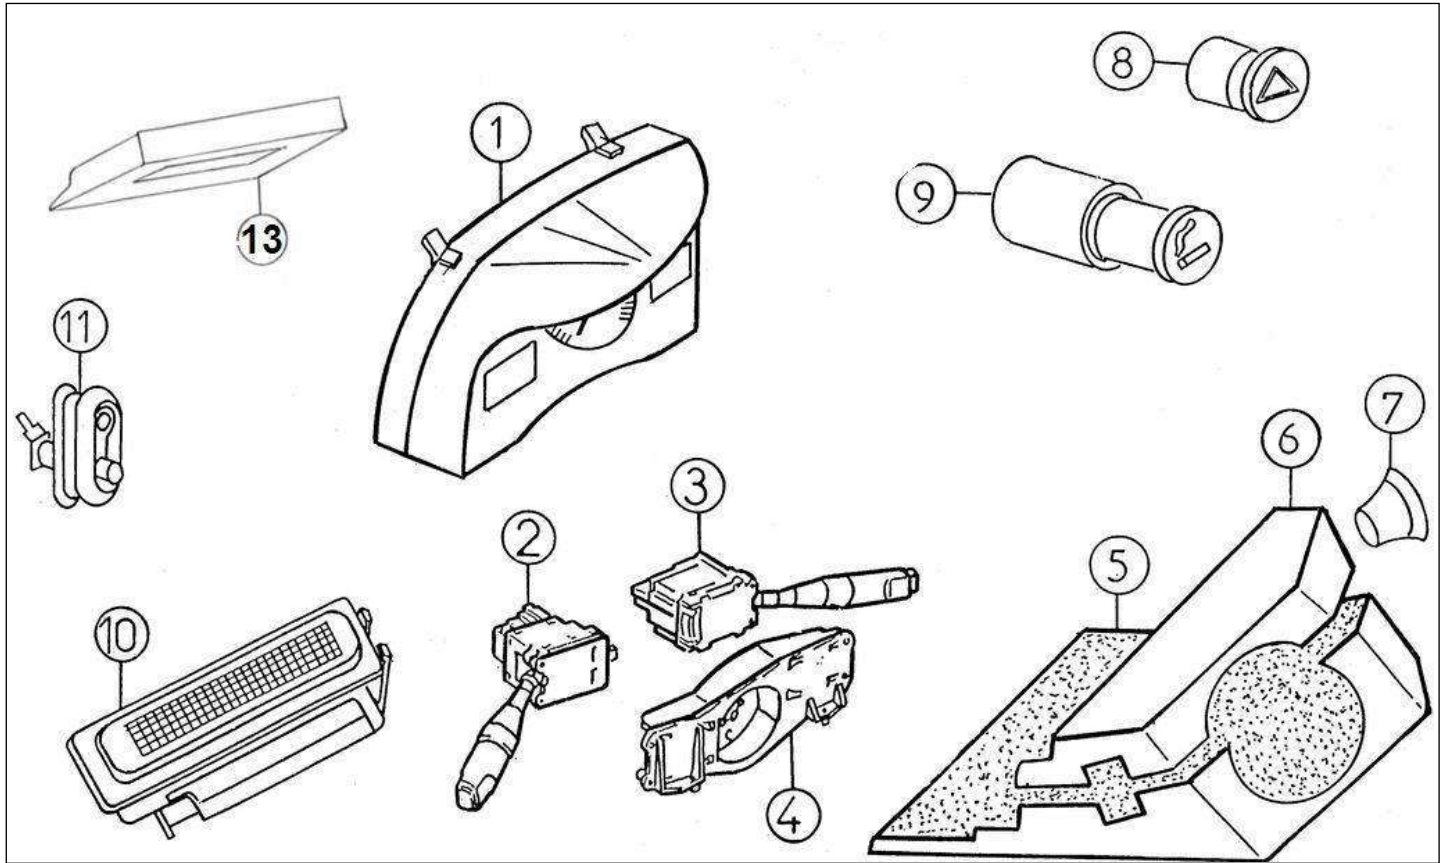

Spare parts

Lights

Rep	Reference	Description	Qty	Remarks
1	128MB120	FLASH LIGHTS	1	
2	128MB122	ROOF BEACON COVER	1	
3	128MB123	ROOF BEACON SWITCH	1	
4	120MB125	BULB XENON FIRES FLASH		

Spare parts

Instrument panel