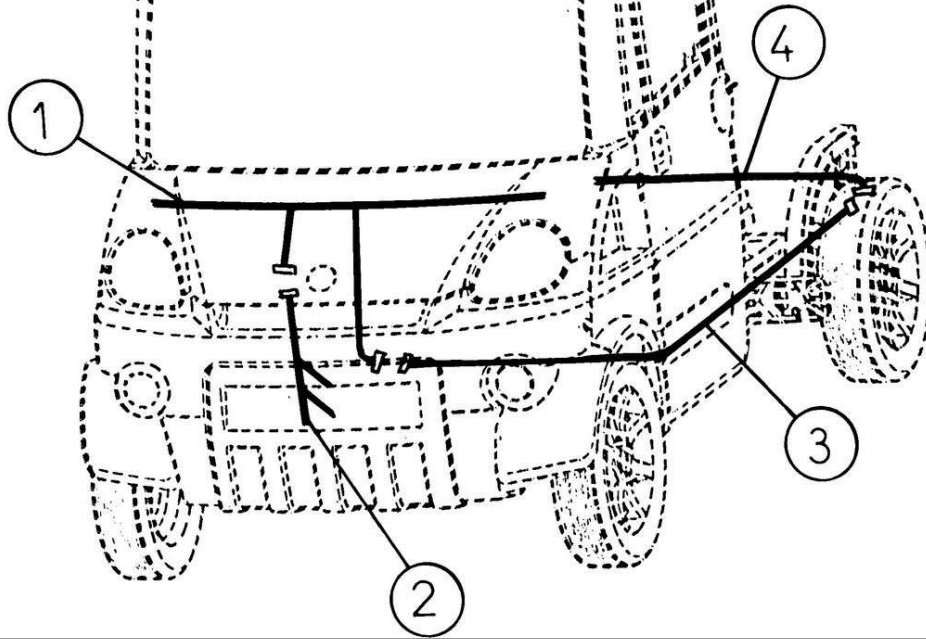

Spare parts

Electrical systems

Rep	Reference	Description	Qty	Remarks
1	128MM041	DASHBOARD HARNESS	1	
2	128MM200	FRONT HARNESS	1	
3	128MD042	REAR HARNESS	1	
4	128MD903	REAR DOOR HARNESS	1	
4	128MB125	BEAM CARRIES POLYESTER	1