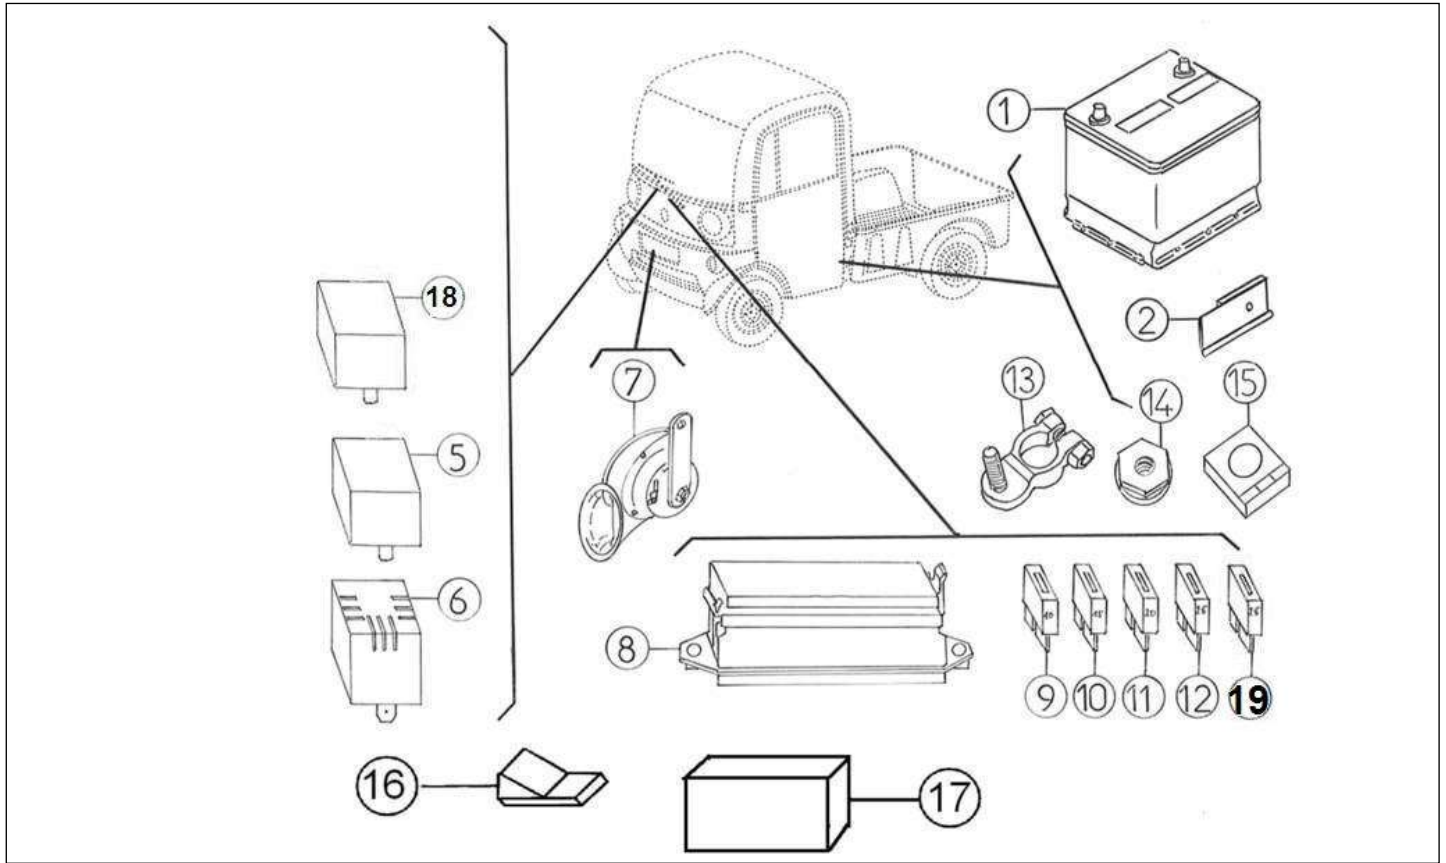

Spare parts

Electrical components

Rep	Reference	Description	Qty	Remarks
1	120W914	SET OF 10 BATTERIES	1	DELIVERY ONLY IN FRANCE
1	120W924	PALLET OF 60 BATTERIES	1	
2	128MC945	BATTERY CLAMP	1	
5	128AA100	MINI RELAY	X	
6	128MC108	LIGHT AUDIBLE WARNING UNIT	1	
7	128A32	HORN	1	
8	128K046	FUSE BOX 97	1	
9	128G060	10 AMP FUSE	X	
10	128G061	15 AMP FUSE	X	
11	128G062	20 AMP FUSE	X	
12	128K060	25 AMP FUSE	X	
12	128K061	50 AMP FUSE	X	
12	128MC060	58V 10A FUSE	X	
12	128MC062	58V 20A FUSE	X	
12	128ME058	SPADE FUSE 58V 5 AMPS	X	
12	128ME059	SPADE FUSE 32V 5A	X	
13	128R051	BATTERY MAIN FUSE LUG	1	
14	128R065	BATTERY POST/FUSE ISOLATING NUT	1	
15	128R061	MAIN FUSE CF8 50 AMP	1	
16	120MB246	TOGGLE SWITCH	1	
17	120MB245	REVERSING BEEPER	1	
18	128MM109	48V CUBE RELAY WITH RESISTANCE	4	
19	128MM060	FUSE 1A 48V	1