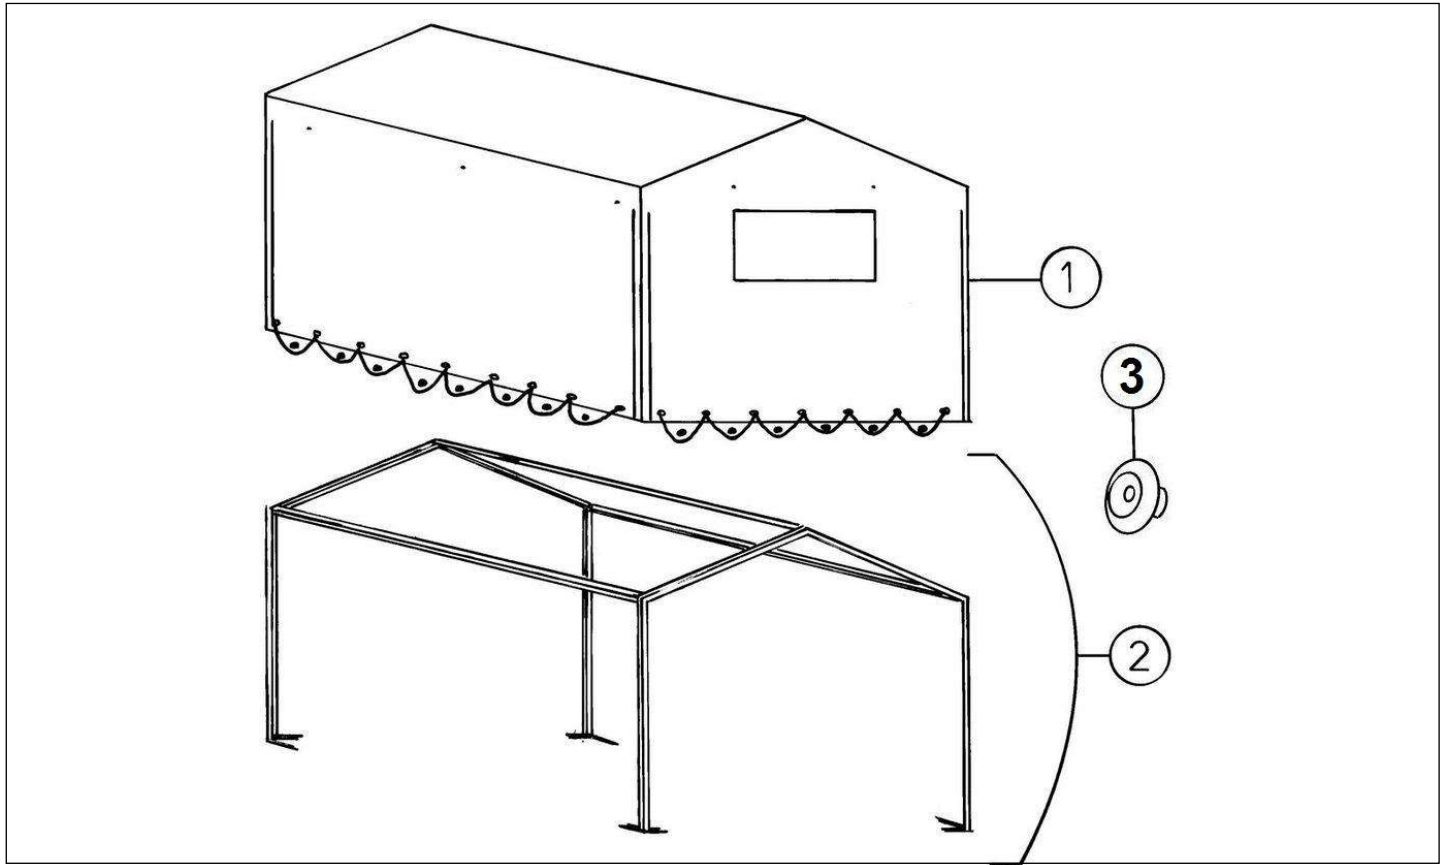

MEGA 2007

WORKER ELECTRIC

723

25	120MB230	PUSH BUTTON	1
----	----------	-------------	---

Spare parts

Tarp

Rep	Reference	Description	Qty	Remarks
1	120MB250	COVER WITH ACCESSORIES	1	
2	120MB251	ROP SET	1	
3	127K412	CLIP DASHBOARD FIXING	X	