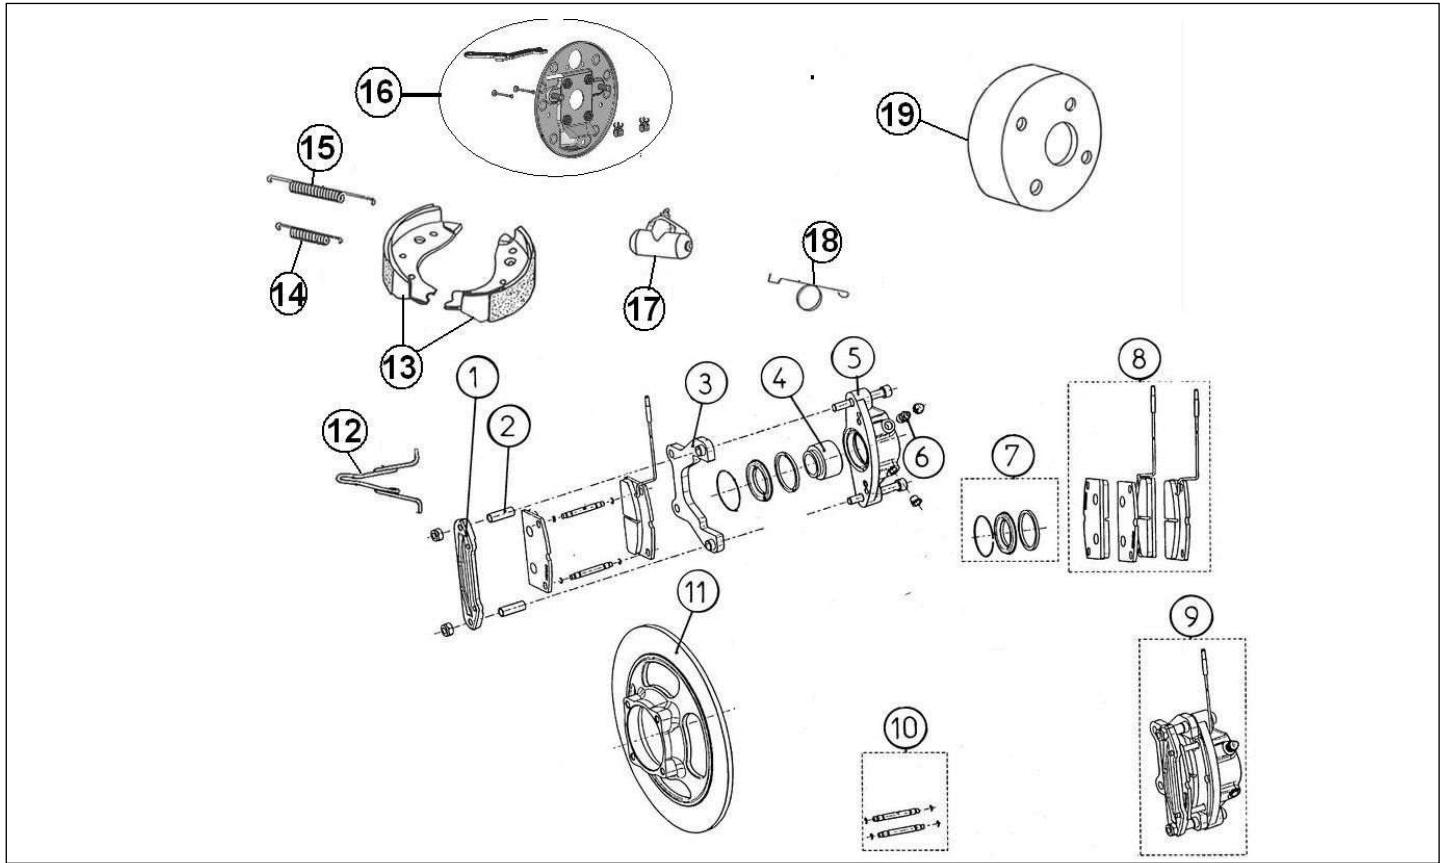

Spare parts

Brakes, Hydraulic system

Rep	Reference	Description	Qty	Remarks
1	126G067	CALIPER PLATE	2	
2	126G075	SPACER	4	
3	126MD076	CALIPER SUPPORT PLATE	2	
4	126G073	BRAKE CALIPER PISTON	2	
5	126G066	BRAKE CALIPER BODY	2	
6	126G069	BLEED VALVE	2	
7	126G074	BRAKE CALIPER SEAL KIT	2	
8	126MD065	BRAKE PADS KIT (includes 4 pads)	1	
9	126MD063	L/H/F BRAKE CALIPER COMPLETE	1	
9	126MD064	R/H/F BRAKE CALIPER COMPLETE	1	
10	126G070	BRAKE PAD RETAINING PINS	2	
11	126MD028	FRONT BRAKE DISC	2	
12	126G077	BRAKE PAD ANTI LOCK SPRINGS	2	
13	126AP031	SEAL BRAKE: 2 SETS	1	
14	126A35A	SPRING SHORT	2	
15	126A35B	BRAKE SHOE RETURN SPRING LONG	2	
16	126AX027	KIT BRAKE PANEL REAR LEFT NU	1	
16	126AX026	KIT BRAKE PANEL REAR RIGHT NU	1	
17	126A24	REAR WHEEL CYLINDER	2	
18	126K084	SPRING R/H	1	
18	126K083	SPRING L/H	1	
19	126MB030B	REAR BRAKE DRUM (CAST IRON)	2