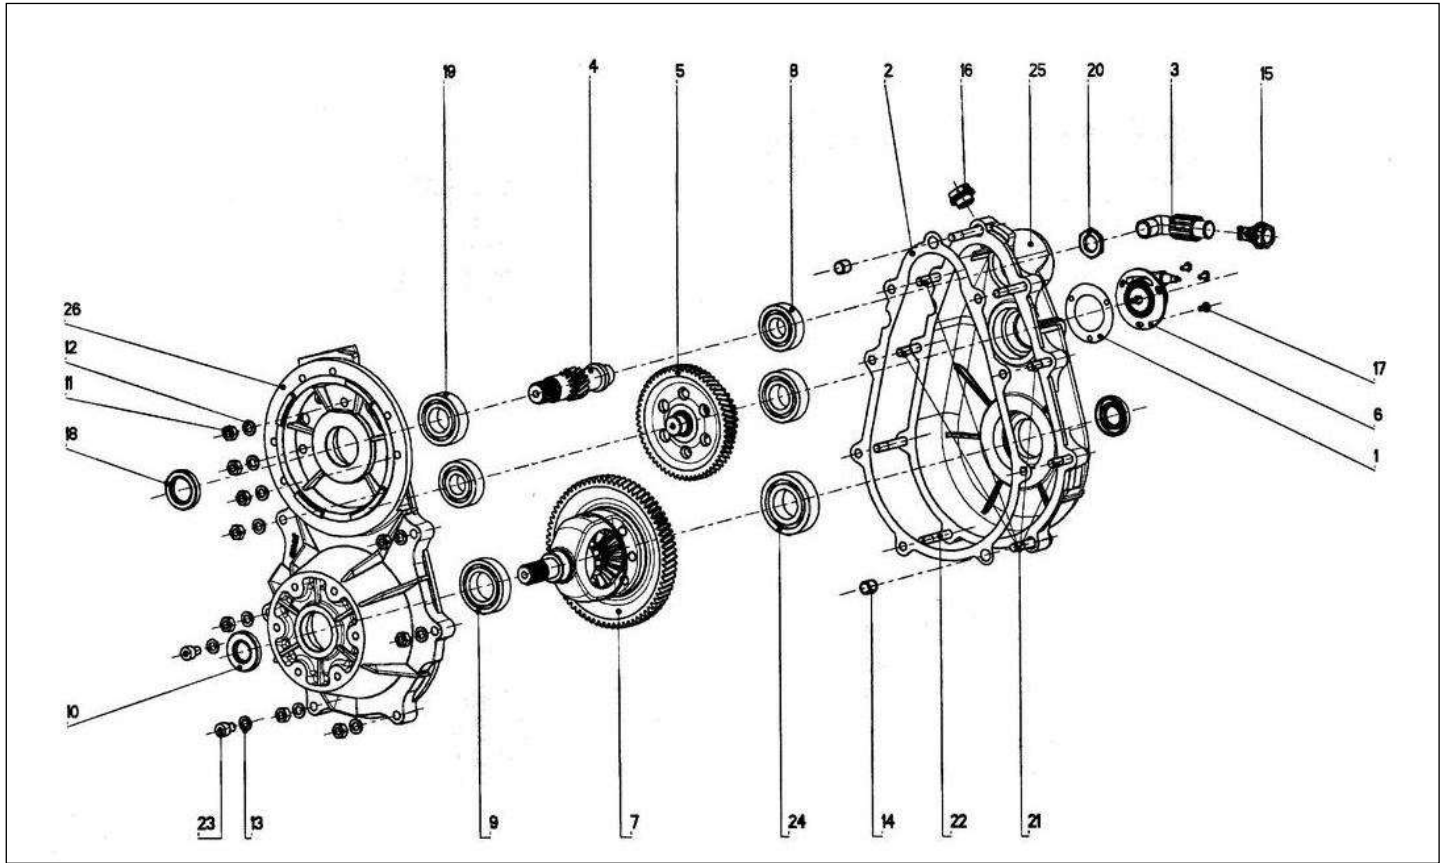

Spare parts

Transmission

Rep	Reference	Description	Qty	Remarks
1	123MM001	GEAR UNIT 12:3	1	
2	121MG006	ENGINE MOUNTING 80SCH	1	

Spare parts

*Transmission*

Rep	Reference	Description	Qty	Remarks
1	121MM230	4 POSITION SWITCH	1	

Spare parts

Transmission

Rep	Reference	Description	Qty	Remarks
1	123AC50	GASKET	1	
2	123MCC43	GASKET	1	
3	123MCC02	OIL FILLER TUBE ELBOW	1	
4	123MCC20	INPUT SHAFT	1	
5	123MCC21	GEAR	1	
6	123AAC48	Speed Sensor	1	
7	123MCC54	FINAL DRIVE UNIT 8:1	1	
8	123AC4	BEARING	2	
9	123AC45	BEARING	1	
10	123AC1	DRIVE SHAFT OIL SEAL	2	
11	123AC37	NUT	9	
12	123AC36	WASHER	9	
13	123AC30	WASHER	2	
14	123MBC40	DOWEL	2	
15	123AC12	PLUG	1	
16	123MBC47	PLUG	1	
17	123AC51	SCREW	3	
18	123AC1N	INPUT SHAFT OIL SEAL	1	
19	123AC4N	BEARING	2	
20	123MCC22	NUT	1	
21	123MCC23	SCREW	5	
22	123MCC30	SCREW	4	
23	123MCC15	SCREW	2	