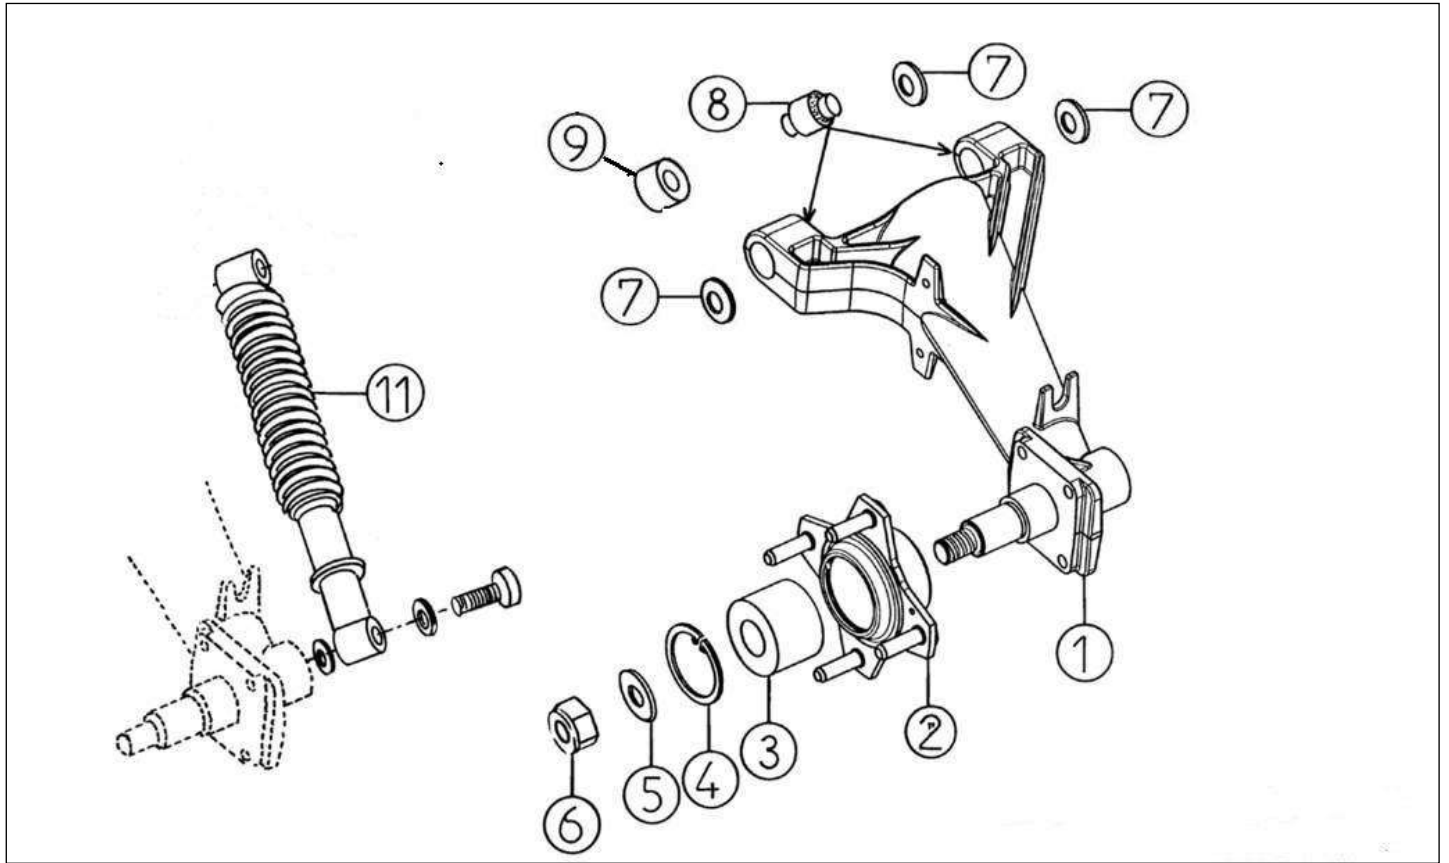

Spare parts

Rear axel

Rep	Reference	Description	Qty	Remarks
1	125MB021A	REAR TRAILING ARM ASSY COMPLETE	2	
2	125MB036	REAR HUB FLANGE	2	
3	125MB004	BEARING TWIN RACE ASSY	2	
4	125MB037	REAR WHEEL BEARING CIRCLIP	2	
5	125MB024	WASHER, FLANGE NUT	2	
6	125A7	NUT 16X150 (LOCKNUT)	2	
7	125K031	SHOULDERED WASHER, REAR	3	
8	125MB023	RUBBER BUSH	4	
9	125MB030	SPACER	2	
11	125MC003	SHOCK ABSORBER REAR	2