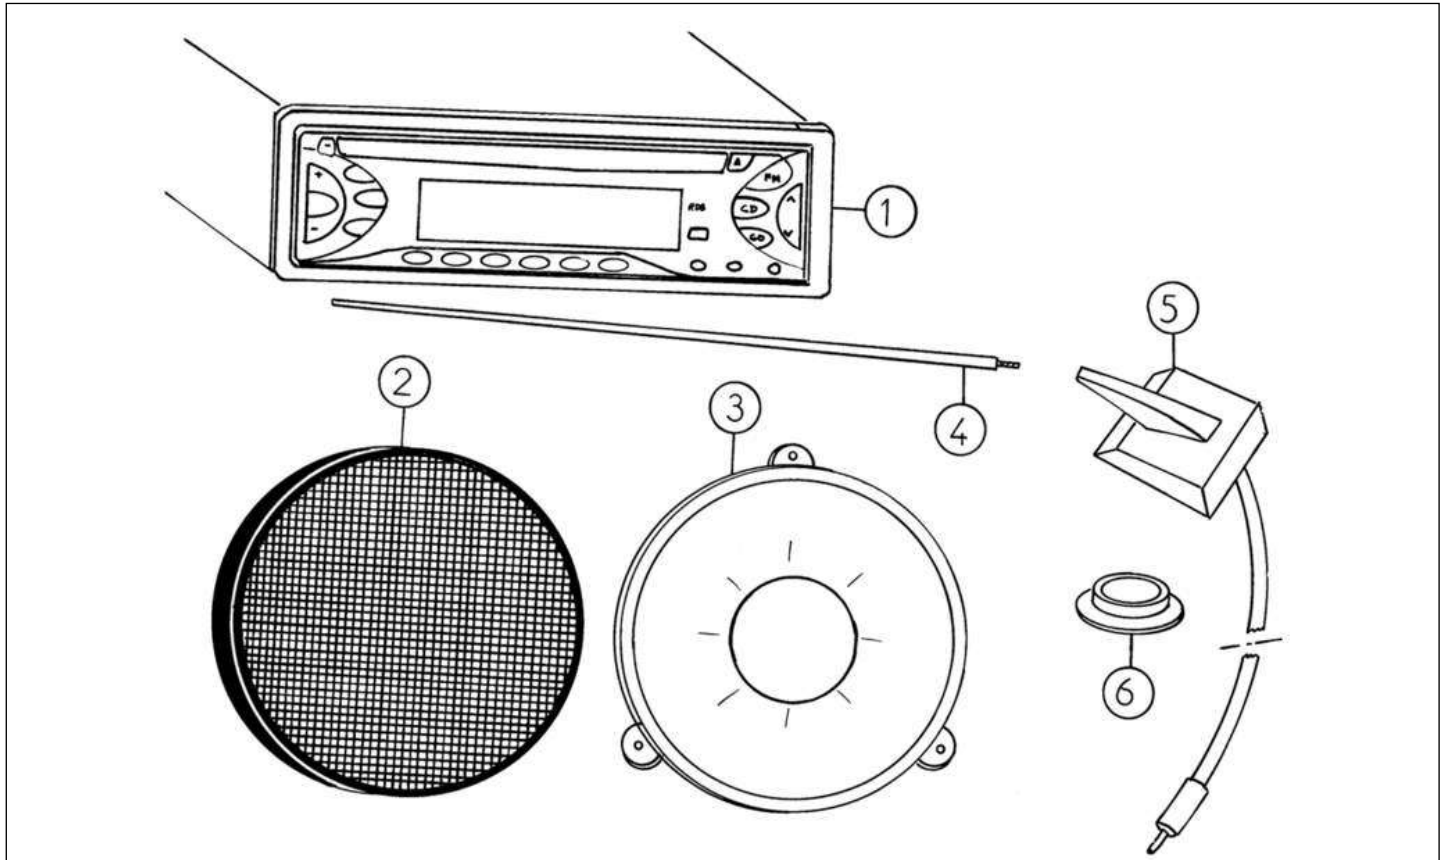

MEGA 2007  
WORKER ELECTRIC

804

Spare parts

*Electrical components*

Rep	Reference	Description	Qty	Remarks
1	128AA060A	RADIO/CD PLAYER CLARION	1	
2	128AA062	GRILL HP	2	
3	128AA061	SPEAKER	2	
4	128K070A	RADIO ARIEL WHIP	1	
5	128K072A	RADIO ARIEL BASE ASSY + LEAD	1	
6	128R069	BLANKING CAP ARIEL BASE	1	