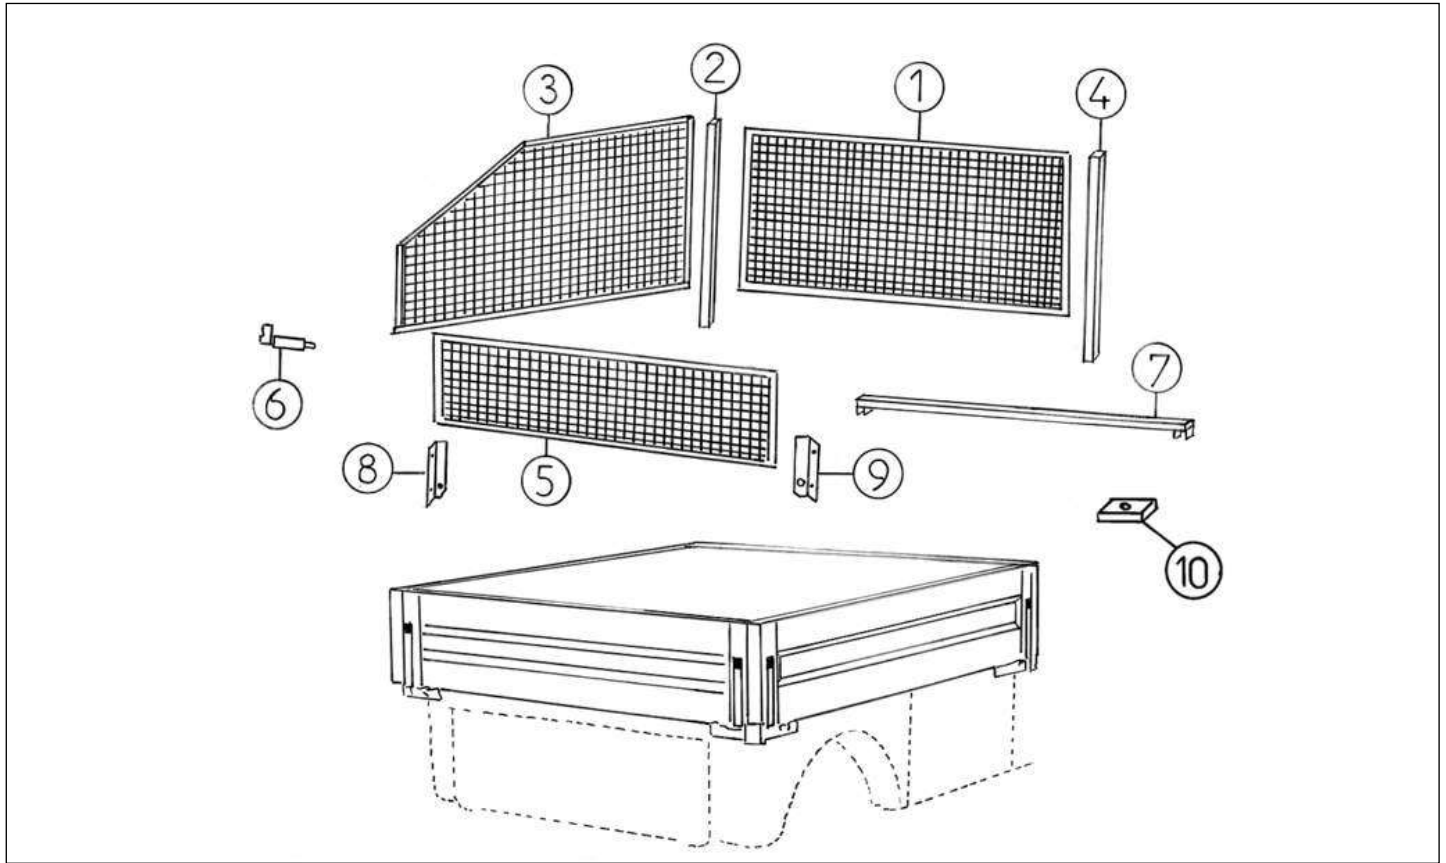

Spare parts

Cages

Rep	Reference	Description	Qty	Remarks
1	127MB710	FRONT CAGE. DROPSIDE	1	SIDE FLAP
3	127MB711	L/H CAGE. LONG. DROPSIDE	1	SIDE FLAP
3	127MB712	R/H CAGE. LONG. DROPSIDE	1	SIDE FLAP
5	127MB713	REAR CAGE. DROPSIDE	1	SIDE FLAP
6	127MB993	REAR CAGE PANEL QUICK RELEASE	2	SIDE FLAP
7	127MB717	DROPSIDE LEAF CAGE LATERAL TOP	1	SIDE FLAP
8	127MB737	BRACKET REAR L/H DROPSIDE	1	SIDE FLAP
9	127MB736	BRACKET REAR R/H DROPSIDE	1	SIDE FLAP
10	127MB714	SPACER CAGE SUPPORT BAR	2	DUMP TRUCK
11	127MB726	DROPSIDE NET	1