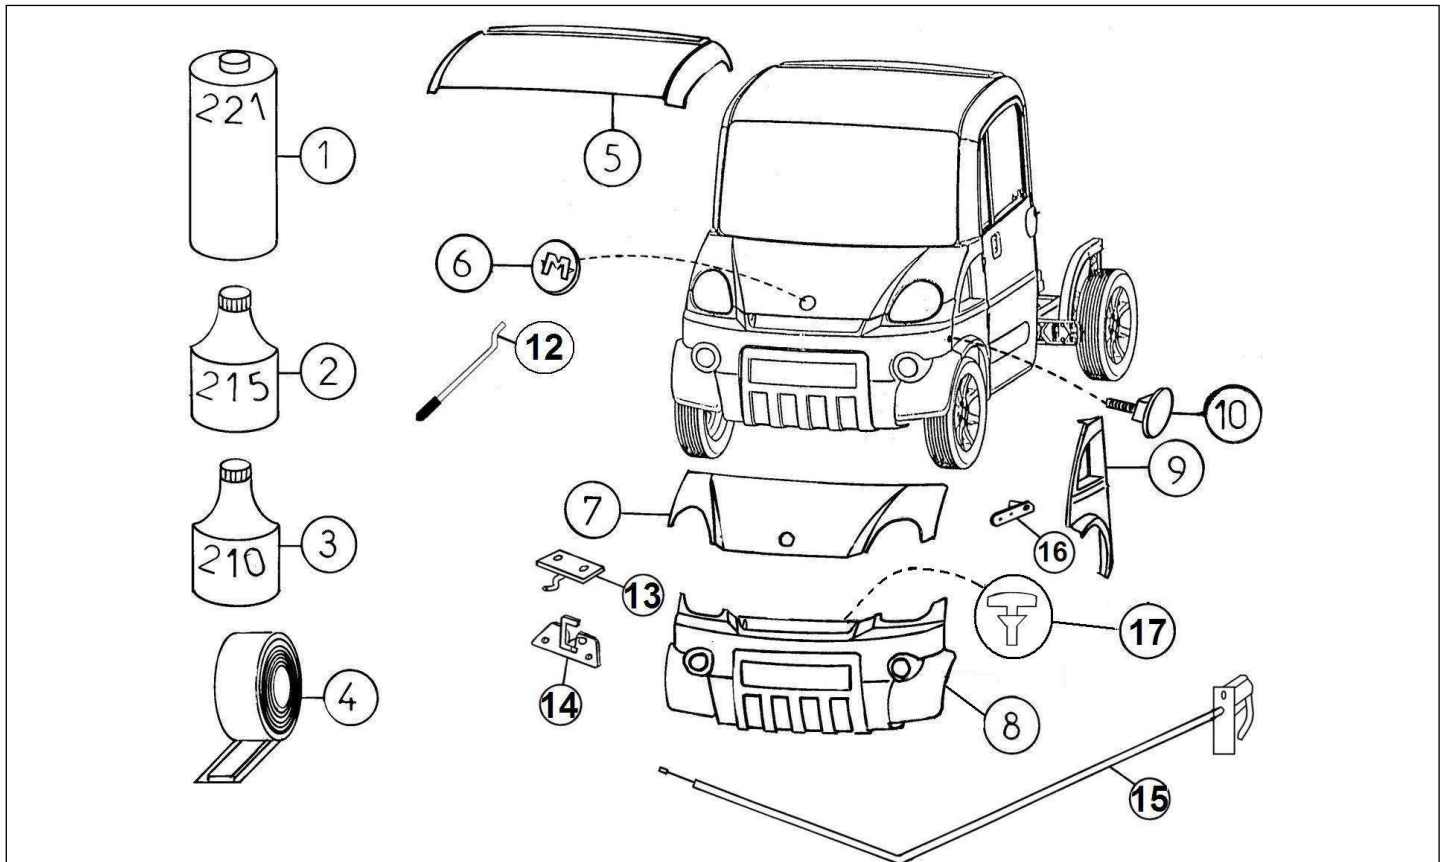

Spare parts

Body front

Rep	Reference	Description	Qty	Remarks
1	127K358	BODY PANEL ADHESIVE	X	
2	127K359	PLASTIC PRIMER 215	X	
3	127K360	ALUMINIUM PRIMER 210T	X	
4	127K357	BUTYL TAPE ROLL 2X10mmX20Mtrs	X	
5	127MM004	CAB ROOF ASSY	1	
6	127MB324	MEGA BONNET BADGE. DIA 70 mm	1	
7	127MD085	BONNET FRONT	1	
8	127MD019	FRONT BUMPER	1	
9	127MD013	L/H FRONT WING	1	
9	127MD014	R/H FRONT WING	1	
10	127AE349	FIXING STUD, FRONT BUMPER	2	
12	127MD213	STAY BAR BONNET FRONT	1	
13	127K212	BONNET LOCK HOOK	1	
14	127K088	BONNET CATCH	1	
15	127AA087	BONNET RELEASE CABLE	1	
16	127R171	BONNET HINDGE L/H	1	
16	127R172	BONNET HINDGE R/H	1	
17	127MD086	BONNET BUMPER	2