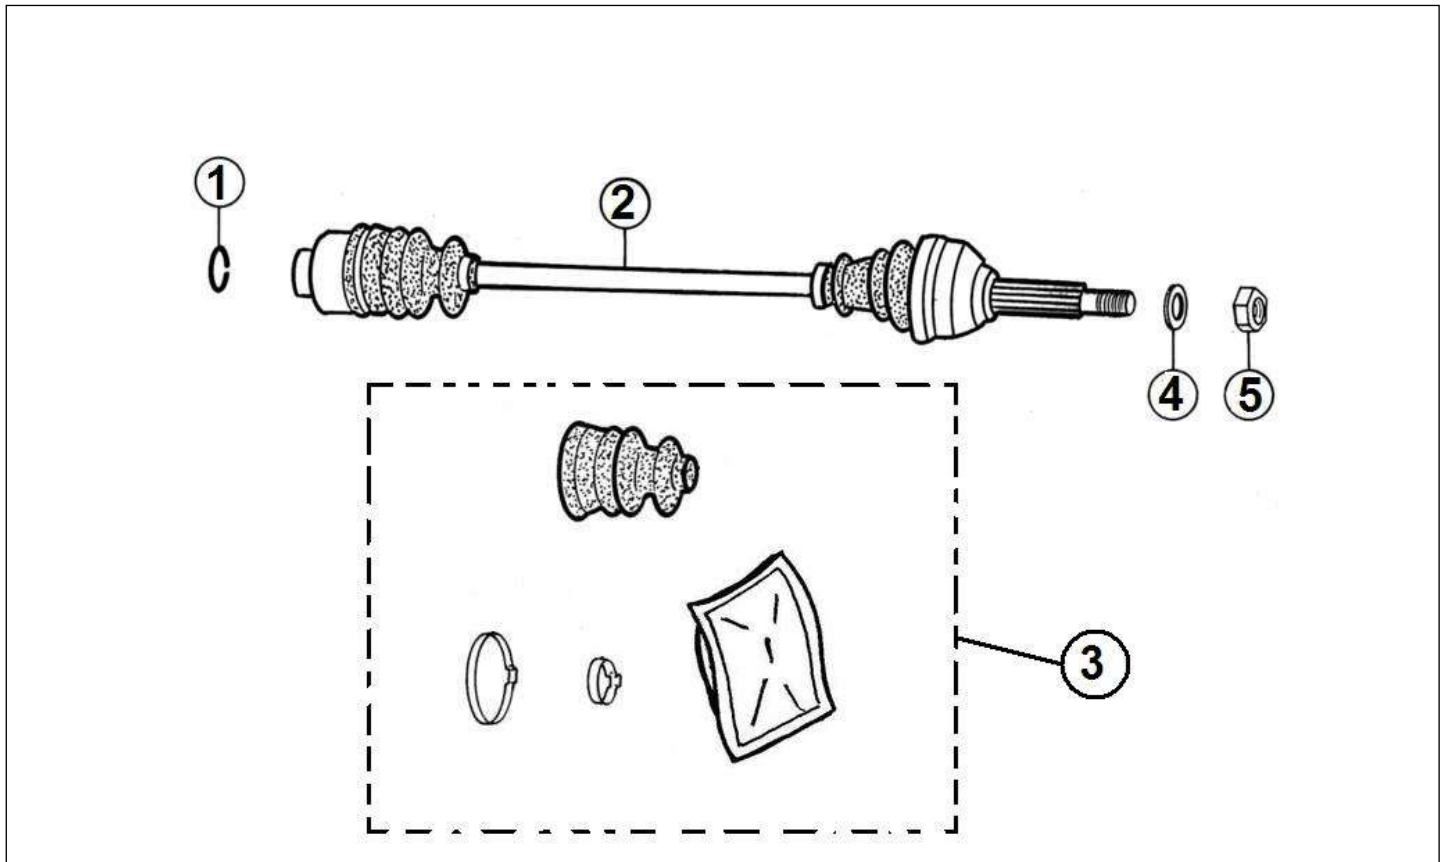

MEGA 2007

303

WORKER ELECTRIC

24	123MCC45	BEARING	1
25	123MCC29	GEARBOX CASING L/H	1
26	123MEC46	GEARBOX CASING R/H	1

Spare parts

Drive shafts

Rep	Reference	Description	Qty	Remarks
1	123A25A	CIRCLIP. DRIVESHAFT SPLINE	2	
2	123ME018	DRIVESHAFT	1	
2	123ME019	DRIVESHAFT	1	
3	123ME031	KIT DRIVESHAFT WHEEL	1	
3	123ME034	KIT DRIVESHAFT GAITOR	1	
4	125A6	PLAIN WASHER 16mm DIA	2	
5	125A7	NUT 16X150 ( LOCKNUT)	2	