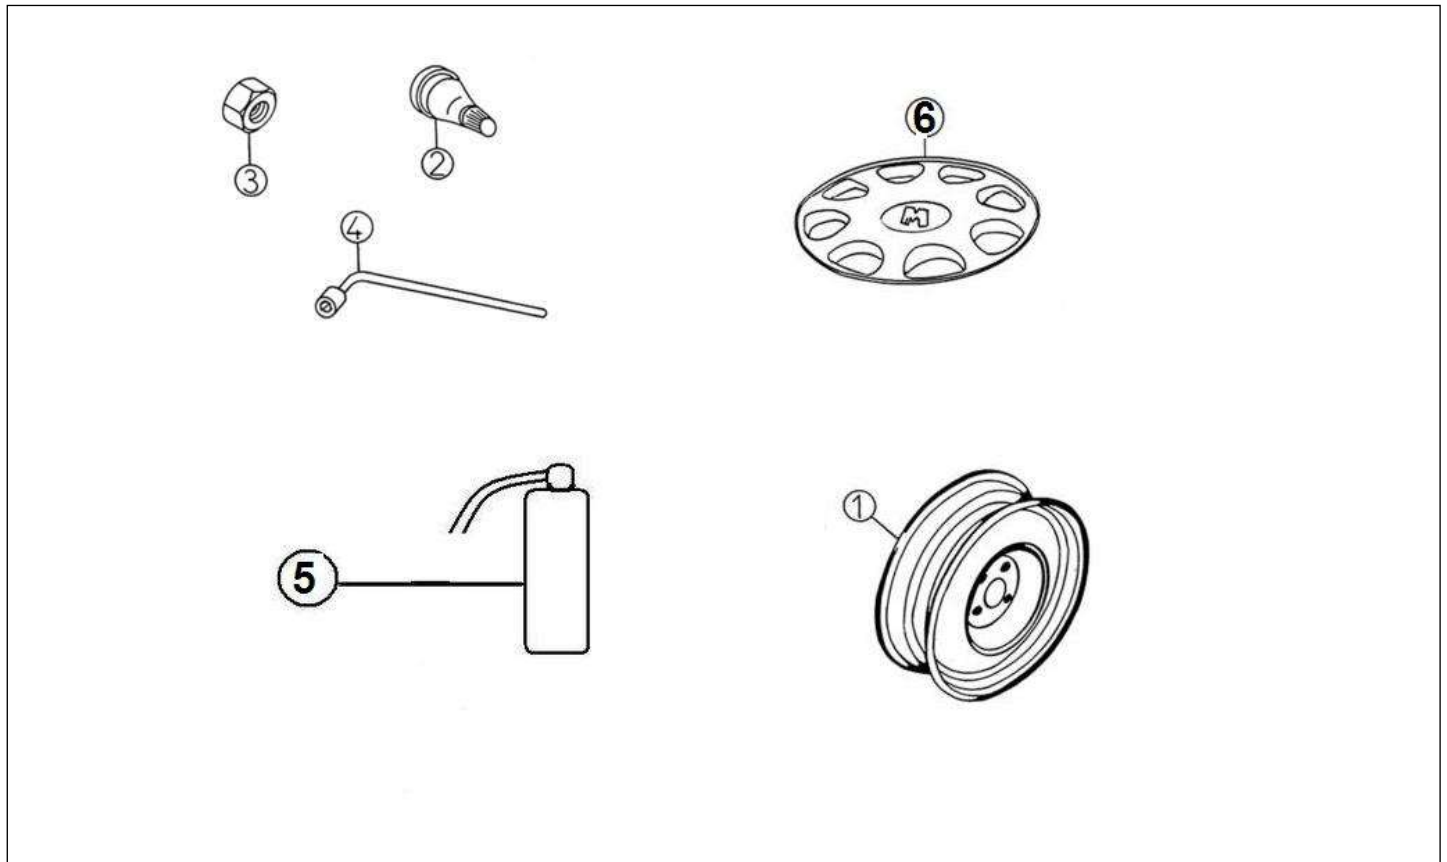

Spare parts

Wheels

Rep	Reference	Description	Qty	Remarks
1	126MB041	STEEL ROAD WHEEL 4X13	4	
2	126A43	TYRE VALVE	4	
3	126P044	WHEEL NUT 19 MM SPANNER SIZE	16	
4	126P046	WHEEL BRACE 19MM	1	
5	126MF121	ANTI PUNCTURE BOMB	1	
6	126MB049	MEGA WHEEL TRIM 13"	4