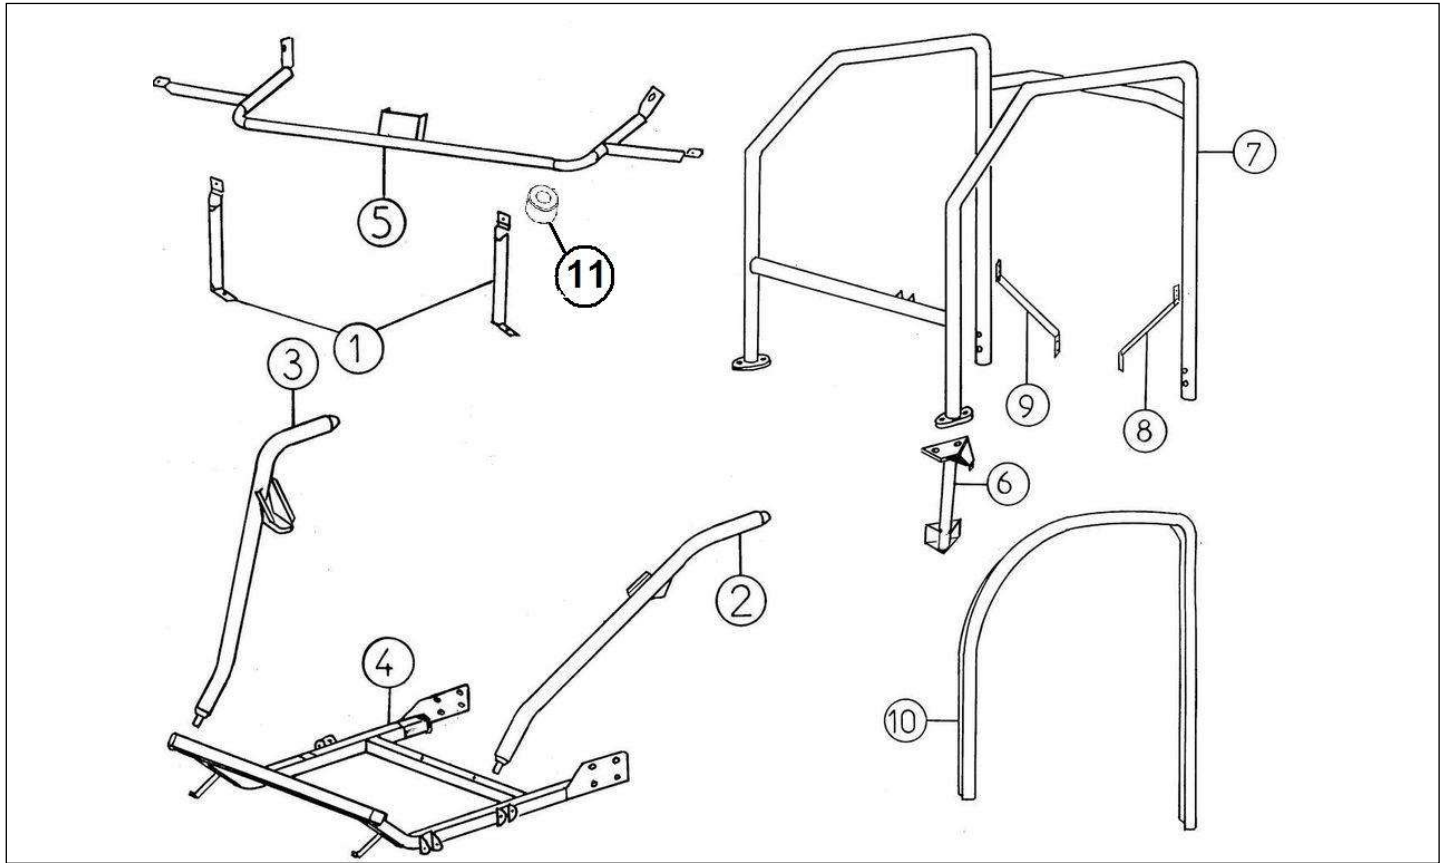

Spare parts

Chassis

Rep	Reference	Description	Qty	Remarks
1	127MD315	BRACKER	2	
2	127MD311	L/H/F SUPPORT TUBE	1	
3	127MD310	R/H/F SUPPORT TUBE	1	
4	127MD312	ENGINE FRAME	1	
4	127MD812	ENGINE FRAME OVERSIZED	1	
5	127MD317	BUMPER SUPPORT BAR	1	
6	127MD601	L/H CONNECTION MEMBER ARCH	1	
6	127MD602	R/H CONNECTION MEMBER ARCH	1	
7	127MD614	ROLL CAGE	1	☒
7	127MD614Z	ROLL CAGE	1	☒
8	127MB643	ROLL CAGE SUPPORT BAR L/H	1	
9	127MB642	ROLL CAGE SUPPORT BAR R/H	1	
10	127MD623	CAB DOOR FRAME LEFT	1	
10	127MD622	CAB DOOR FRAME RIGHT	1	
11	127MD167	SPACER	2