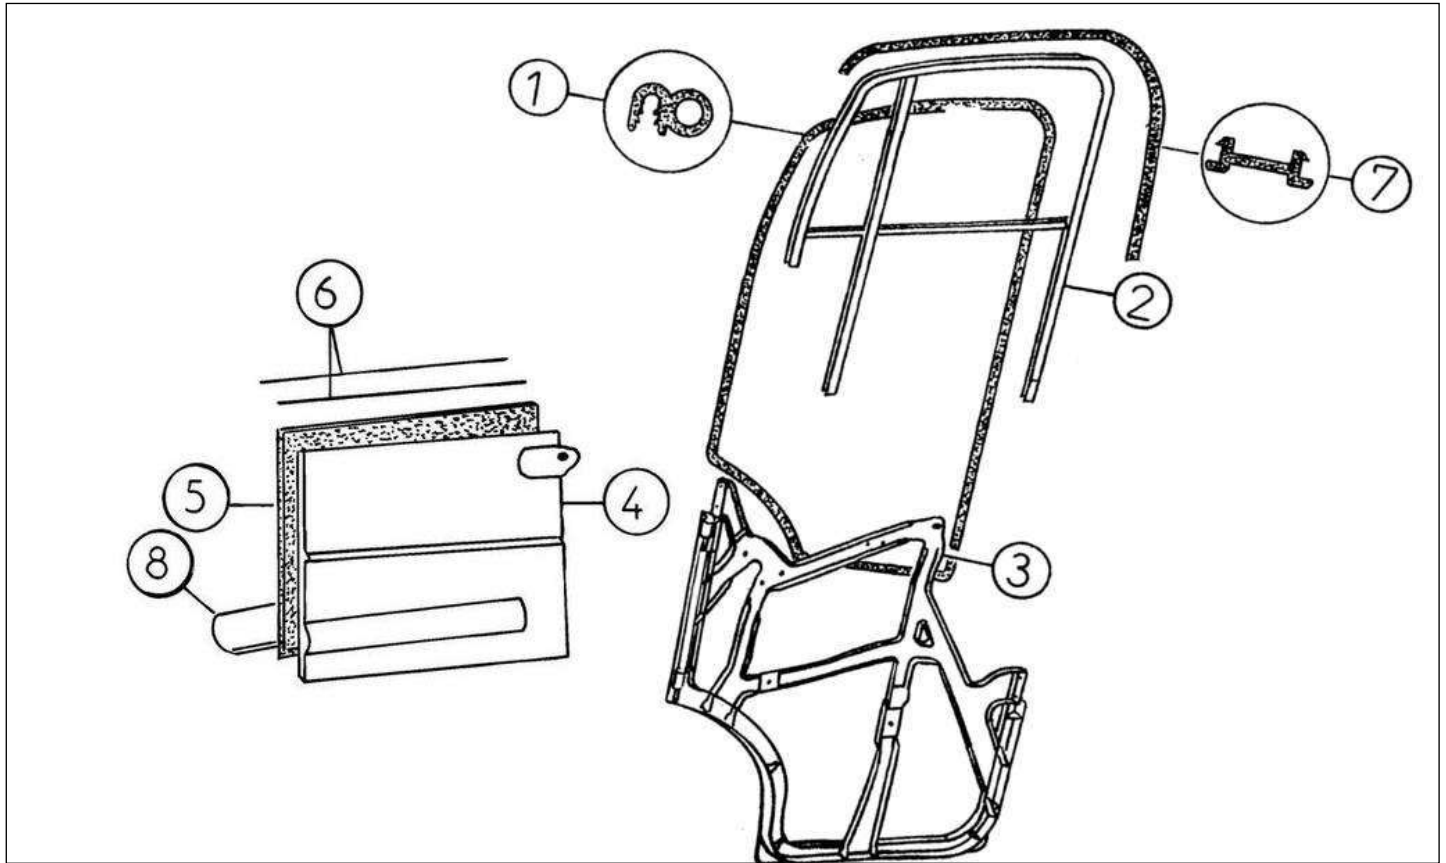

Spare parts

Doors

Rep	Reference	Description	Qty	Remarks
1	127MD431	LEFT MAIN CAB DOOR SEAL	1	
1	127MD432	RIGHT MAIN CAB DOOR SEAL	1	
2	127MB469	R/H CAB DOOR UPPER FRAME	1	
2	127MB468	L/H CAB DOOR UPPER FRAME	1	
3	127MB037	L/H CAB DOOR LOWER FRAME	1	
3	127MB038	R/H CAB DOOR LOWER FRAME	1	
4	127MD040	R/H OUTER DOOR PANEL	1	
4	127MD039	L/H OUTER DOOR PANEL	1	
5	127MD046	R/H INNER DOOR PANEL	1	-->VLG.....2015783
5	127MD046A	AGAINST RIGHT DOOR	1	VLG.....2015784-->
5	127MD045	L/H INNER DOOR PANEL	1	-->VLG.....2015783
5	127MD045A	FROM LEFT DOOR	1	VLG.....2015784-->
6	127A49	DOOR GLASS RUBBER SEAL. 848mm	4	
7	127MB616	CAB DOOR TOP SEAL	2	
8	127AA043	GLOVE TRAY FRONT PANEL L/H	1	
8	127AA044	GLOVE TRAY FRONT PANEL R/H	1