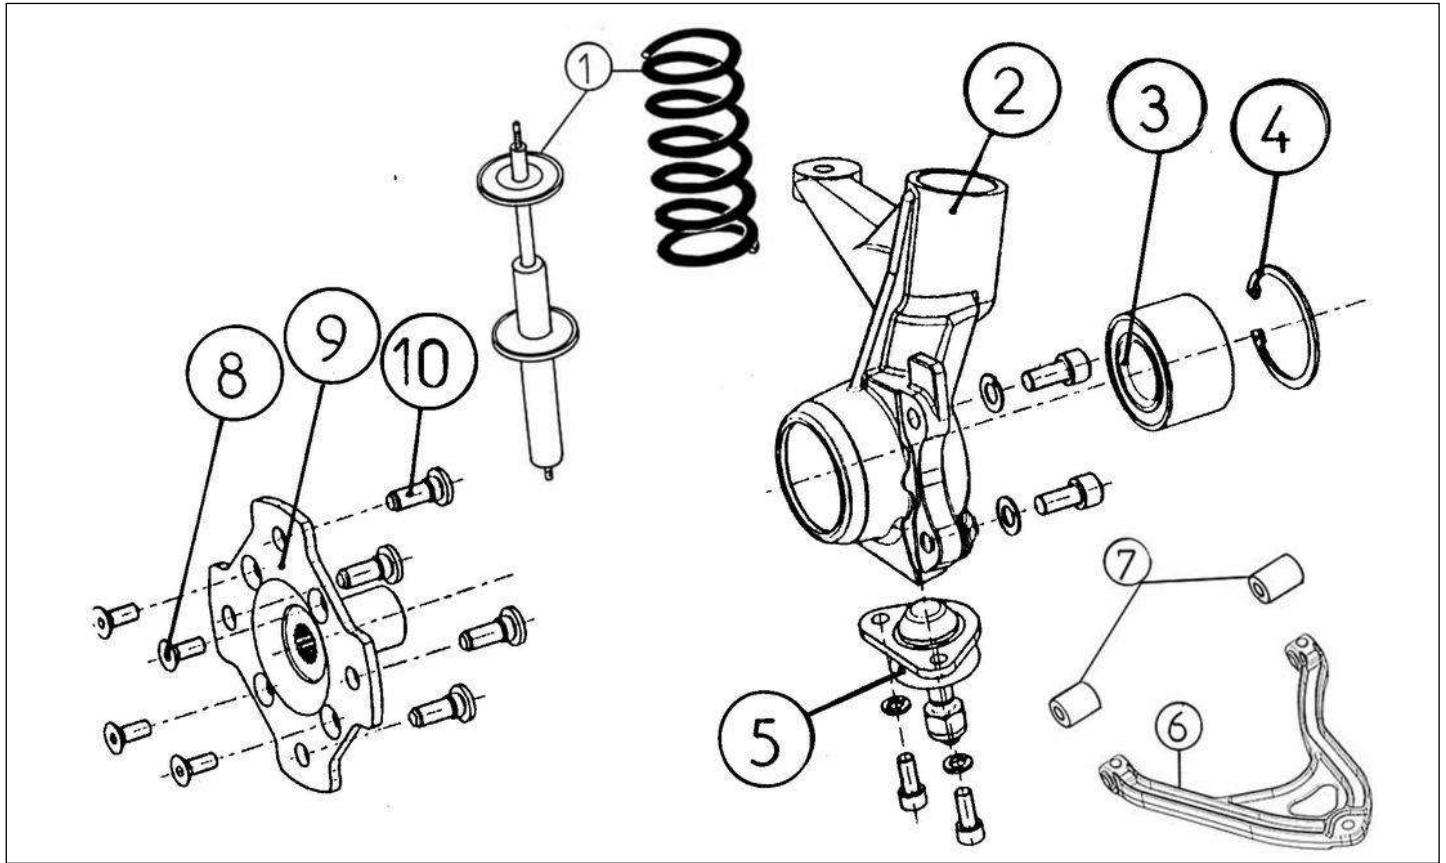

Spare parts

Front Axle / Steering

Rep	Reference	Description	Qty	Remarks
1	124ME009	FRONT SHOCK ABSORBER	2	
2	124K010	L/H HUB ASSY	1	
2	124K011	R/H HUB ASSY	1	
3	124G002	FRONT WHEEL BEARING	2	
4	124G006	CIRCLIP	2	
5	124K008	BALLJOINT	2	
6	124L005	FRONT WISHBONE	2	
7	124A7	RUBBER BUSH	2	
8	126K029	COUNTERSUNK SCREW, BRAKE DISC	8	
9	124K038	DRIVE FLANGE	2	
10	126K028A	FRONT WHEEL STUD	8