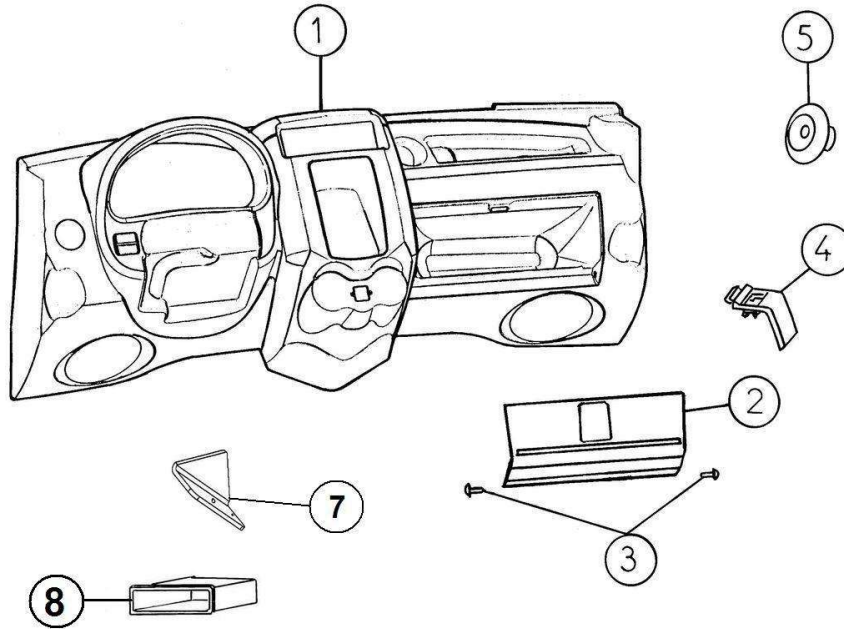

Spare parts

Interior

Rep	Reference	Description	Qty	Remarks
1	127MM123	DASHBOARD	1	
1	127MM123Z	UK DASHBOARD	1	
2	127AA178	GLOVE BOX LID	1	
3	127R181	GLOVE BOX HINDGE	2	
4	127AA179	GLOVE BOX CATCH	1	
5	127K412	CLIP DASHBOARD FIXING	2	
7	127MD342	LEG FIXING DASHBOARD	1	
8	127G304	RADIO APERTURE BLANKING PANEL	1