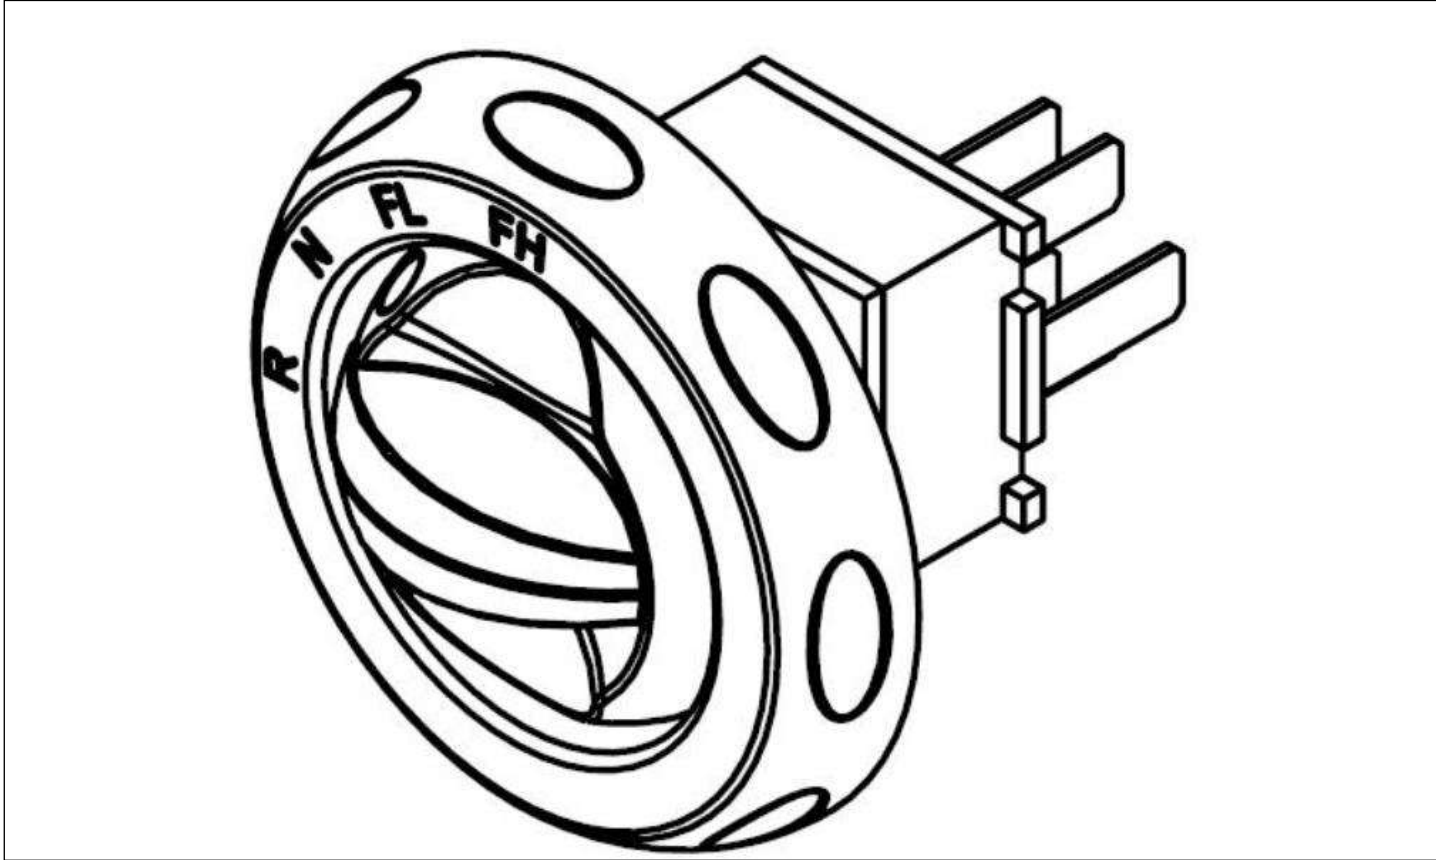

Spare parts

Transmission

Rep	Reference	Description	Qty	Remarks
1	123MM001	GEAR UNIT 12:3	1	
2	121MG006	ENGINE MOUNTING 80SCH	1	

Spare parts

*Transmission*

Rep	Reference	Description	Qty	Remarks
1	121MM230	4 POSITION SWITCH	1	