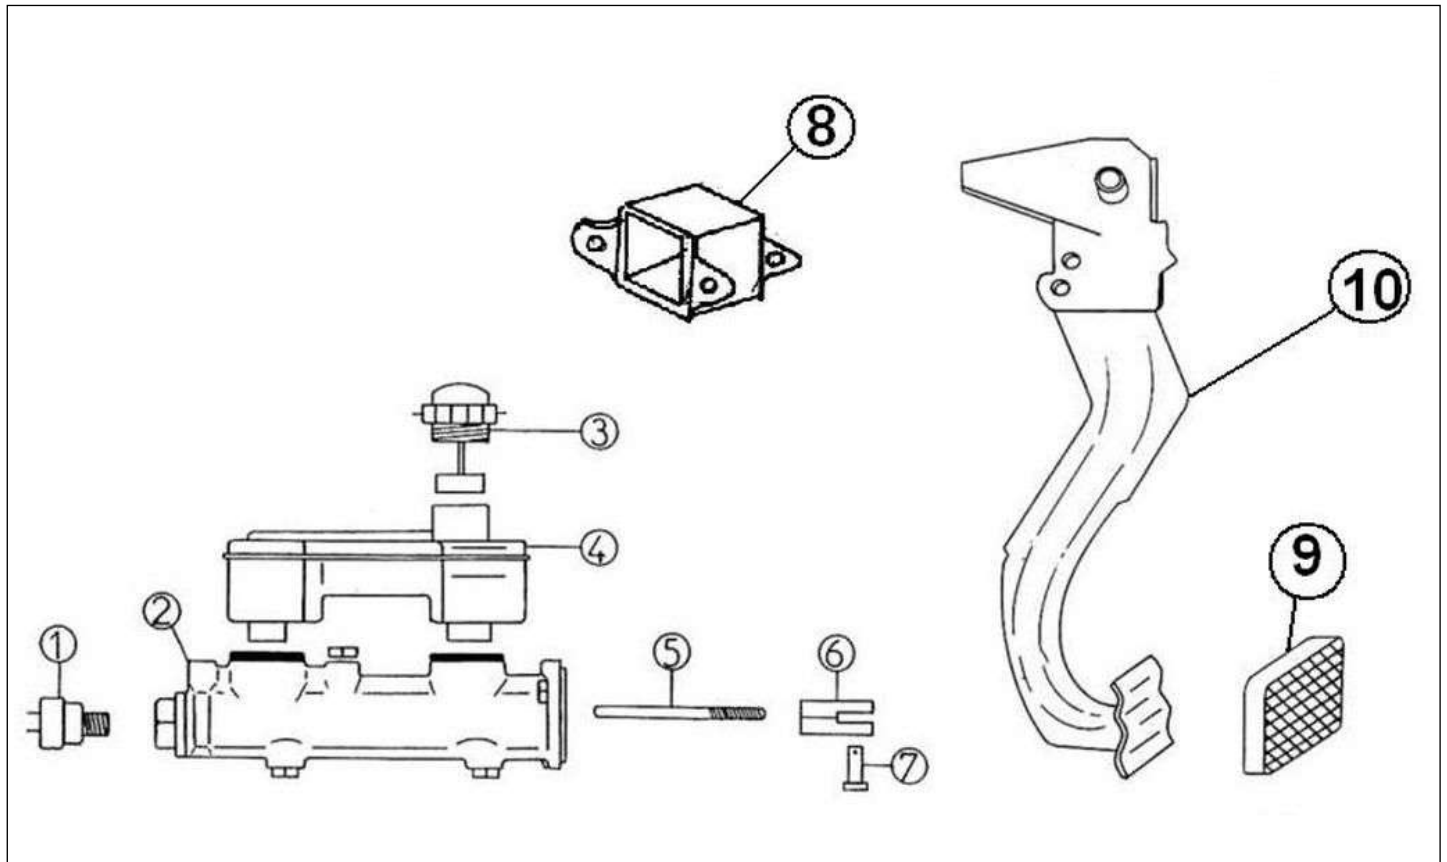

Spare parts

Brakes, Hydraulic system

Rep	Reference	Description	Qty	Remarks
1	126A15	STOP LIGHT CONTACTOR + joint	1	
2	126A14	BRAKE MASTER CYLINDER	1	
3	126A13	BRAKE MASTER CYLINDER CAP, WITH	1	☒
4	126A12	BRAKE FLUID RESERVOIR	1	☒
5	126MD010	MASTER CYLINDER PUSH ROD	1	
6	126A8	CLEVIS	1	
7	126A9	CLEVIS PIN	1	
8	126MD121	SPACER	1	
9	126A6	BRAKE PEDAL RUBBER	1	
10	126K005	BRAKE PEDAL	1	☒
10	126K005Z	BRAKE PEDAL + RUBBER PAD, UK	1	☒