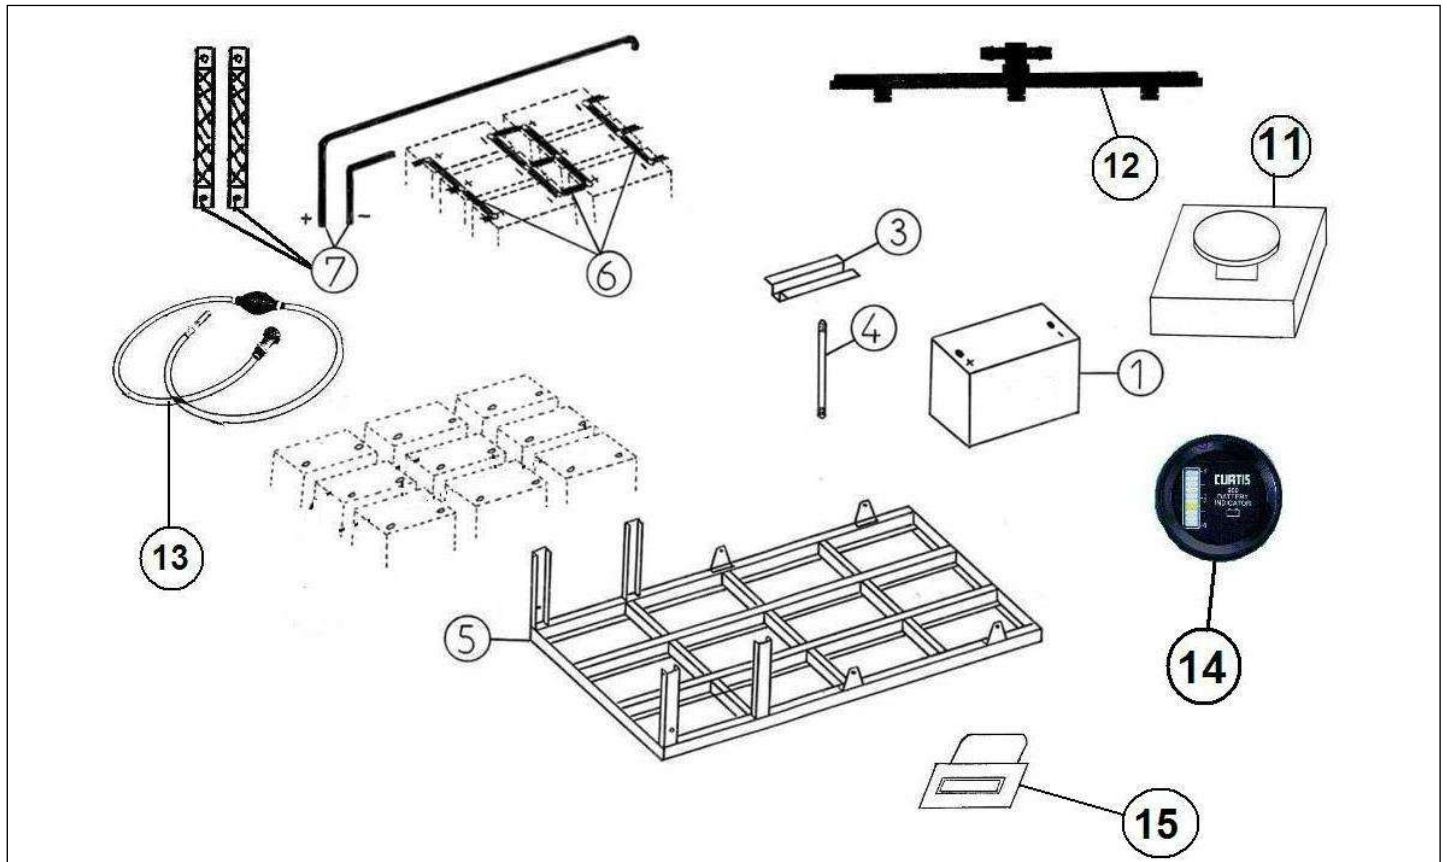

Spare parts

Energy supply

Rep	Reference	Description	Qty	Remarks
1	121MM237A	TRACTION BATTERY RED TROJAN	1	
1	120MM001A	PACK OF 8 RED BATTERIES TROJAN	1	
3	121MC213	BATTERY CLAMP FOR SHORT 8	X	
4	121MM218	BATTERY ROD MOUNTING	X	
5	127MM680	BATTERY PALLET	1	
6	121MM900	HARNESS LENGTH 200mm	4	
6	121MM901	HARNESS LENGTH 345mm	3	
7	121MM210	POWER BEAM	1	
11	121MM236	EMERGENCY STOP BIPOLAR	1	
12	121MM211	BATTERY CENTRAL FILLING KIT	1	
13	121MM212	HAND PUMP CENTRAL FILLING +TANK	1	
14	121MM213	ENERGY GAUGE	1	
15	121MM250	CYCLE COUNTER	1