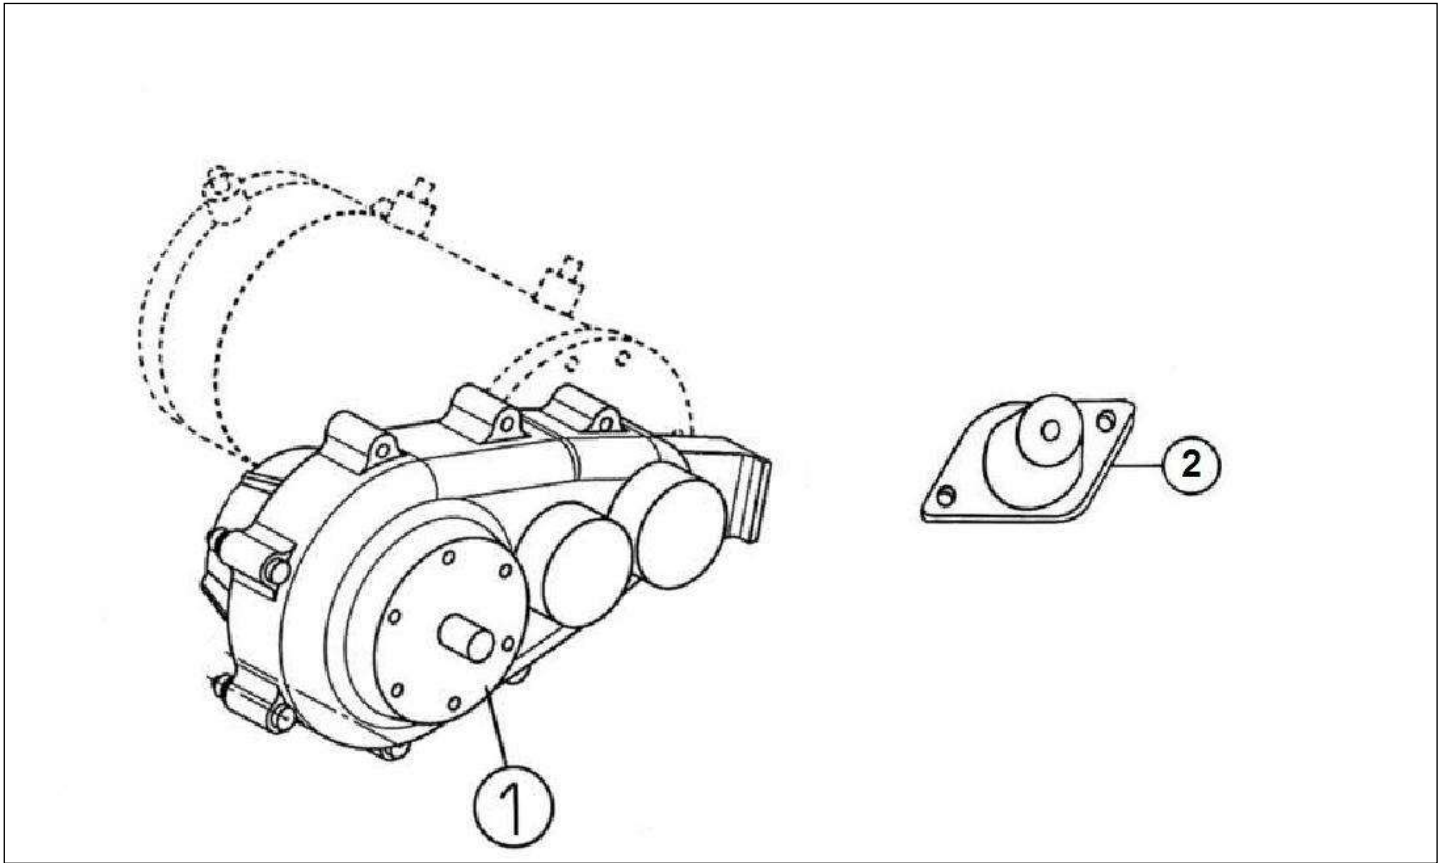

Spare parts

Transmission

Rep	Reference	Description	Qty	Remarks
1	123MM001	GEAR UNIT 12:3	1	
2	121MG006	ENGINE MOUNTING 80SCH	1