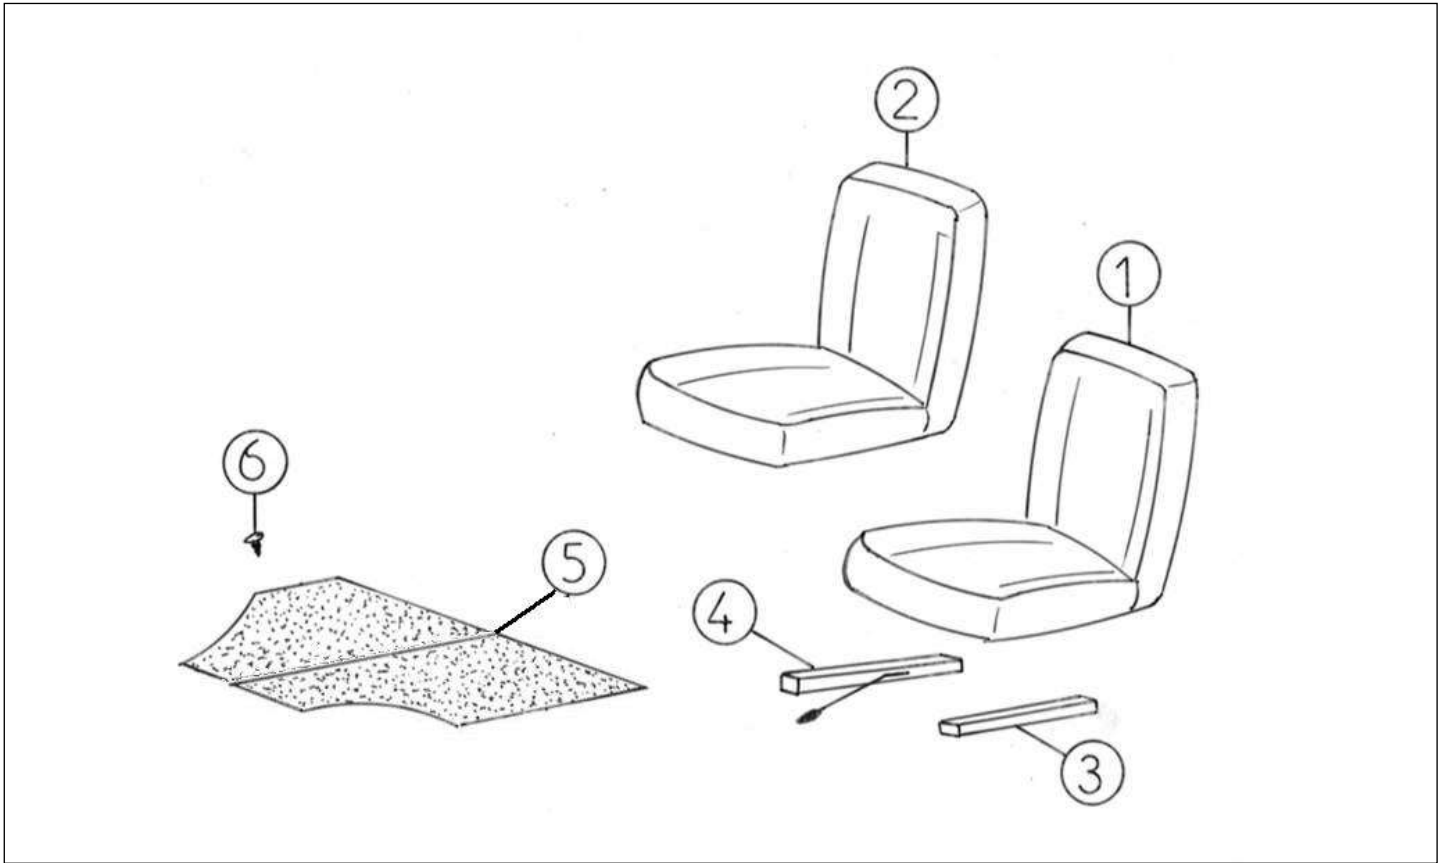

Spare parts

Interior

Rep	Reference	Description	Qty	Remarks
1	127MD117	L/H TIPPING SEAT	1	
2	127MD118	R/H TIPPING SEAT	1	
3	127MD122D	SLIDE WITHOUT SETTING / SEAT LAW	1	
3	127MD122G	SLIDE WITHOUT SETTING / SEAT LEFT	1	
4	127MD121G	SLIDE WITH SET / LEFT SEAT	1	
4	127MD121D	SLIDE WITH SETTING / SEAT LAW	1	
5	127MD130	CARPET SET	1	
6	127MB156	FLOOR MAT FIXING CLIP	4