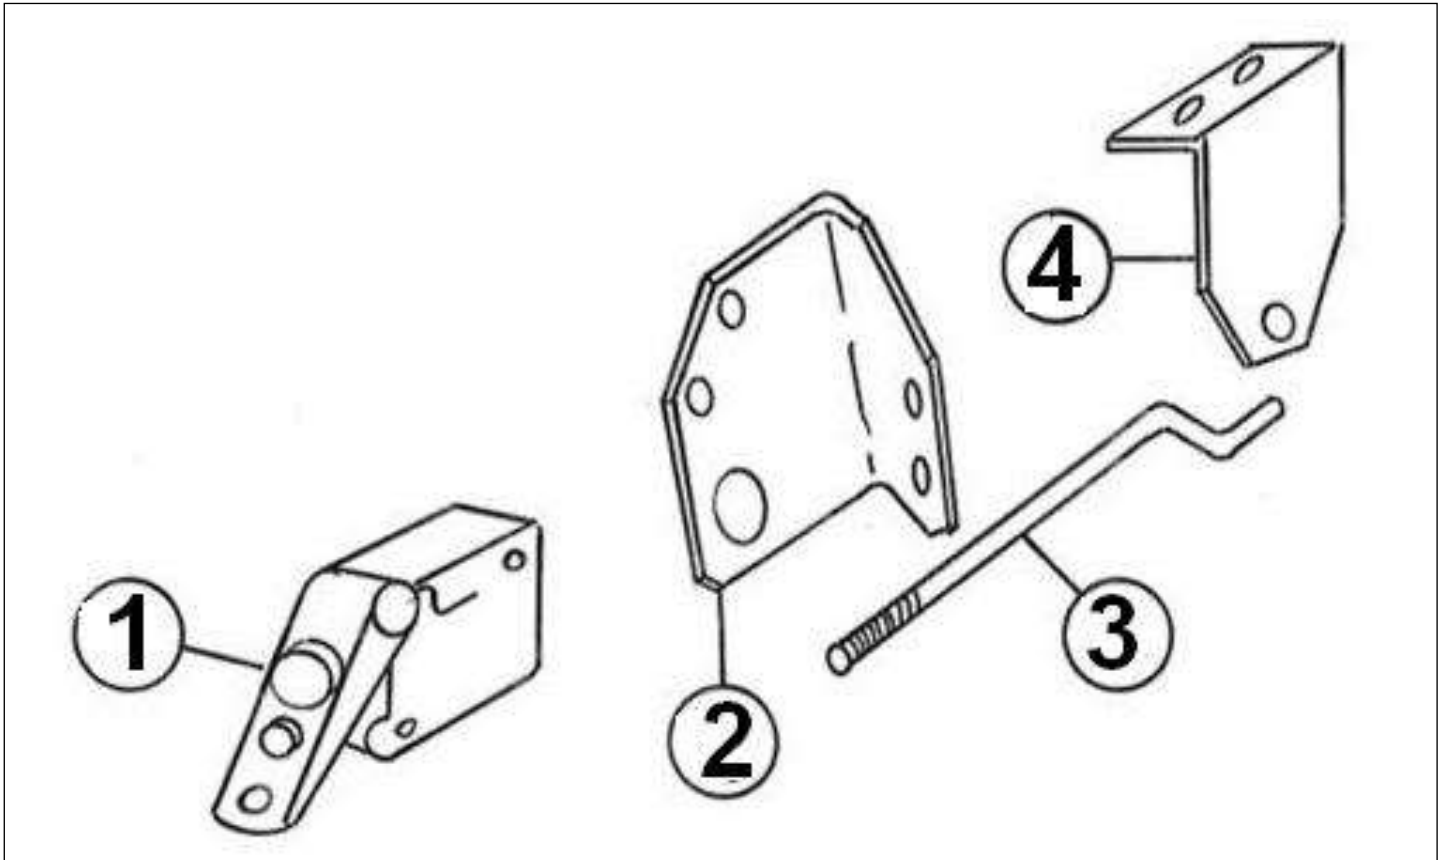

Spare parts

Brakes, Hydraulic system

Rep	Reference	Description	Qty	Remarks
1	126MB016	LOAD SENSING VALVE	1	
2	126MB090	LOAD SENSING VALVE SUPPORT	1	
3	126MB050	LOAD SENSING VALVE OPERATING	1	
4	126MB091	MOUNTING BRKT. LOAD SENSING	1