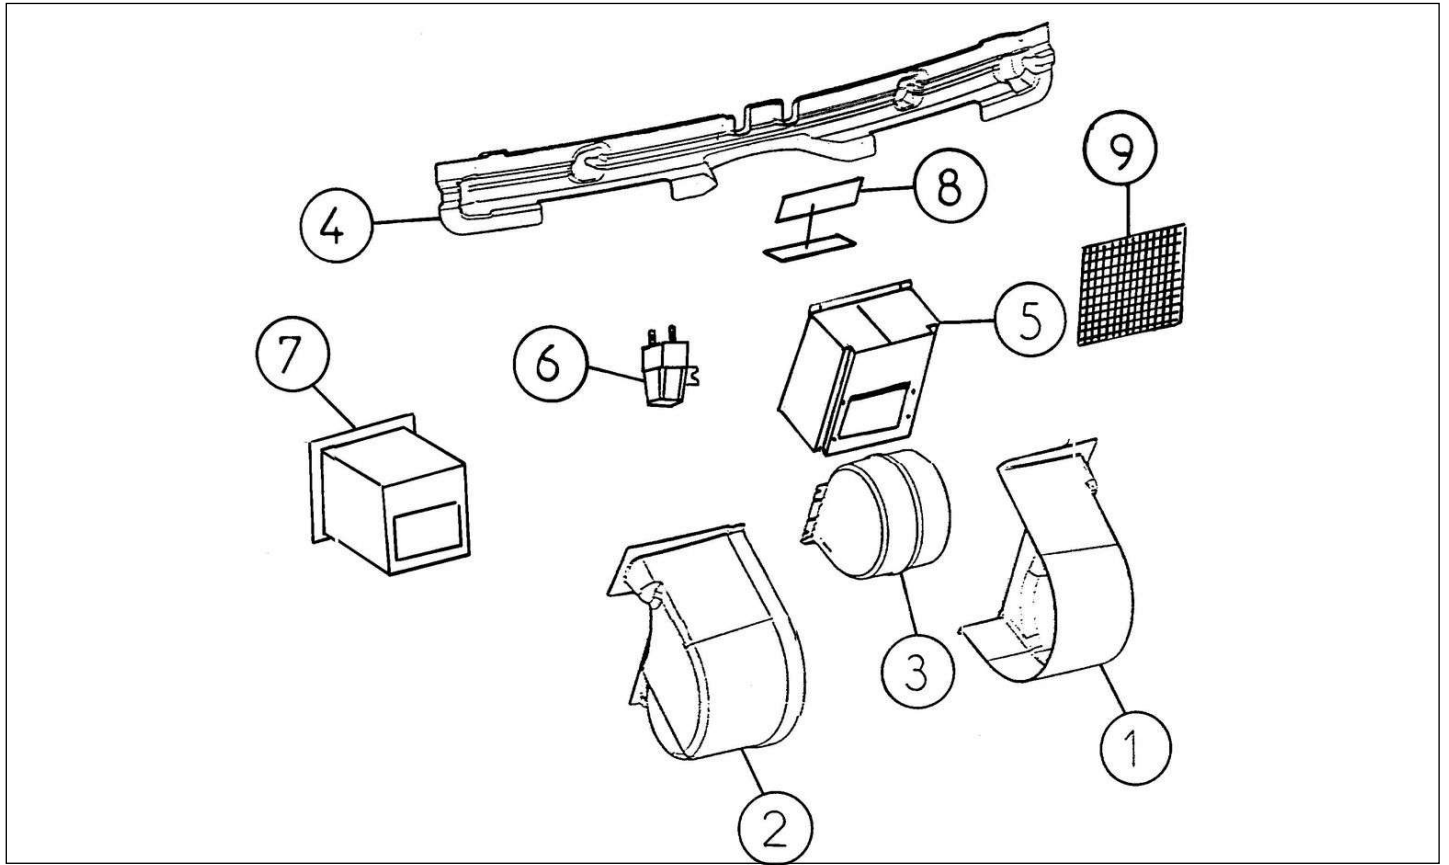

Spare parts

Heating system

Rep	Reference	Description	Qty	Remarks
1	122MD033	LEFT HEATER MOTOR	1	
2	122MD034	RIGHT HEATER MOTOR	1	
3	122MB001	HEATER MOTOR	1	
4	128MD106	DASHBOARD SUPPORT	1	
5	122ME005	ELECTRIC HEATER ASSY	1	
6	122MC046	CAB HEATER RELAY	2	
7	122MB044	HEATER RADIATOR HSG	1	
8	122AA003	VENT ASSY, 2 FLAPS	1	
9	122AA036	AIR INLET GRILL	1