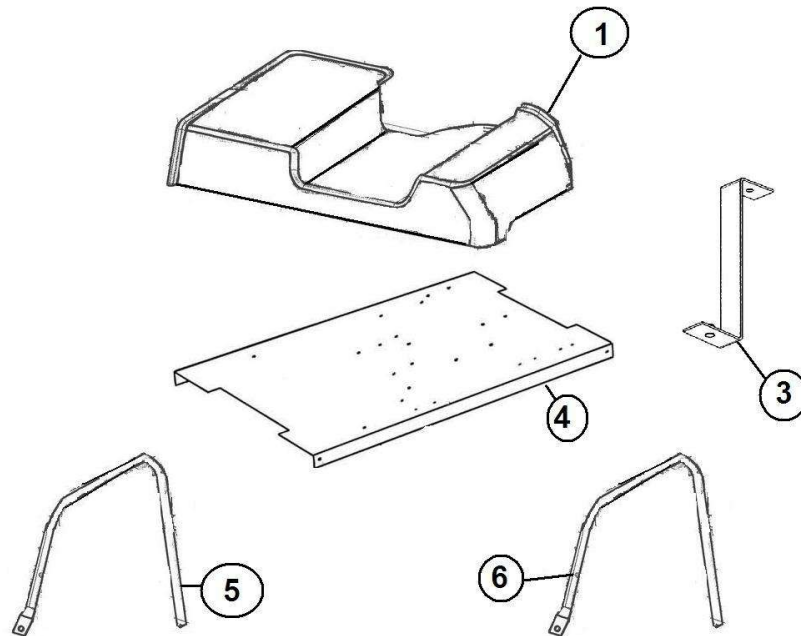

Spare parts

Energy supply

Rep	Reference	Description	Qty	Remarks
2	121MC217	BATTERY CHARGING LEAD	1	
2	121MC217Z	BATTERY CHARGING LEAD UK	1	⚡
3	121ME209	MAIN CONTACT SWITCH ELECTRIC	1	
4	121MM235	MAIN FRAME HARNESS	1	
5	121MM201	ELECTRIC SPEED CONTROLLER	1	
6	121MM204	PANEL	1	
7	128MC121	48VOLT DC-12VOLT DC CONVERTER	1	
8	121MC211	MAIN FUSE	1	
9	121MC016	CHARGE PLUG ADAPTOR PLATE	1	
11	121MM221	ON BOARD CHARGER UNIT	1	
12	121MM225	SOCKET CHARGER CABLE	1	
13	121ME241	FUSE HOLDER	1	
14	121ME224	SWITCH AUXILLIAIRE	1	

Spare parts

Energy supply

Rep	Reference	Description	Qty	Remarks
1	121ME231	COVER PLATE	1	
3	121ME233	REAR BRACKET COVER PLATE	3	
4	121MM204	PANEL	1	
5	121ME229	LEFT SUPPORT	1	
6	121ME228	SUPPORT PLATINE RIGHT	1	