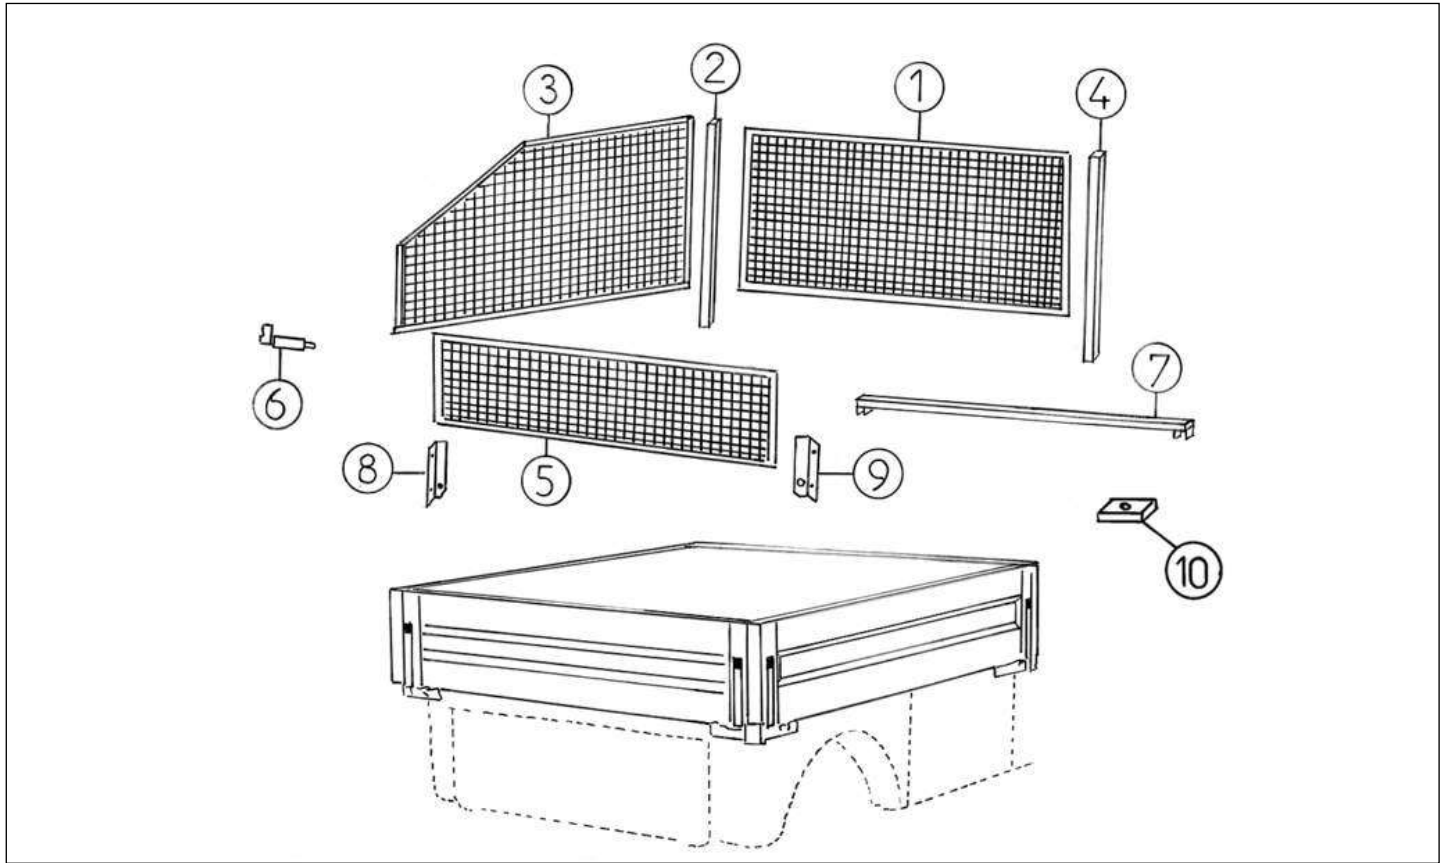

Spare parts

Cages

Rep	Reference	Description	Qty	Remarks
1	127MB740	FRONT CAGE. PICK-UP	1	PICK-UP
2	127MB743	PICK-UP CAGE MOUNTING POST L/H	1	PICK-UP
3	127MB741	L/H CAGE. LONG. PICK-UP	1	PICK-UP
3	127MB742	R/H CAGE. LONG. PICK-UP	1	PICK-UP
3	127MB746	R/H CAGE. SHORT. PICK-UP	1	PICK-UP
3	127MB745	L/H CAGE. SHORT. PICK-UP	1	PICK-UP
4	127MB744	PICK-UP CAGE MOUNTING POST R/H	1	PICK-UP
5	127MB747	REAR CAGE. PICK-UP	1	PICK-UP
6	127MB993	REAR CAGE PANEL QUICK RELEASE	2	PICK-UP
7	127MB748	PICK-UP LEAF CAGE LATERAL TOP	1	PICK-UP
8	127MB737A	BRACKET REAR L/H PICK UP	1	PICK-UP
9	127MB736A	BRACKET REAR R/H PICK UP	1	PICK-UP
10	127MB726	DROPSIDE NET	1