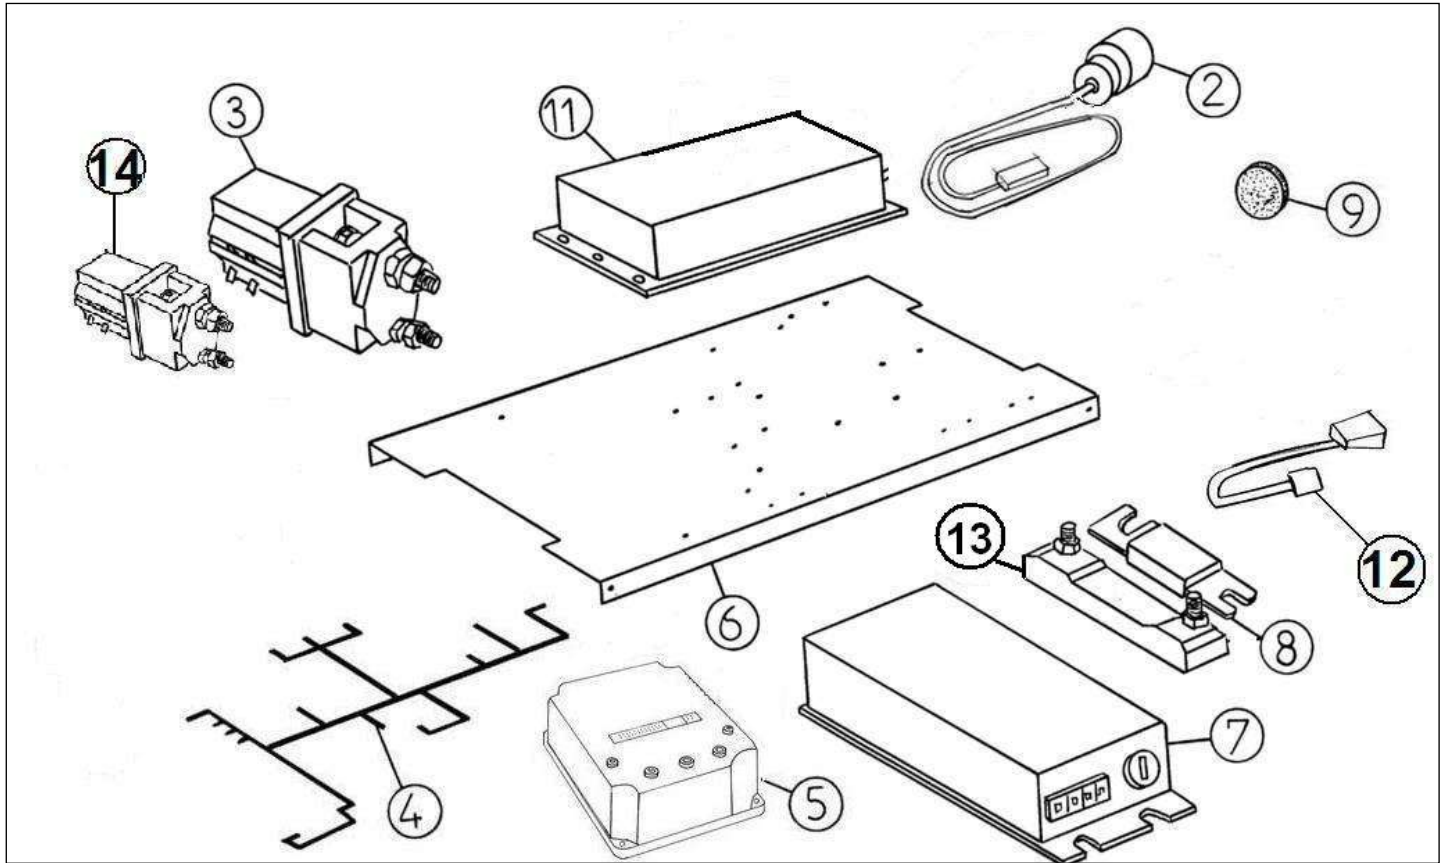

Spare parts

Energy supply

Rep	Reference	Description	Qty	Remarks
2	121MC217	BATTERY CHARGING LEAD	1	
2	121MC217Z	BATTERY CHARGING LEAD UK	1	⚡
3	121ME209	MAIN CONTACT SWITCH ELECTRIC	1	
4	121MM235	MAIN FRAME HARNESS	1	
5	121MM201	ELECTRIC SPEED CONTROLLER	1	
6	121MM204	PANEL	1	
7	128MC121	48VOLT DC-12VOLT DC CONVERTER	1	
8	121MC211	MAIN FUSE	1	
9	121MC016	CHARGE PLUG ADAPTOR PLATE	1	
11	121MM221	ON BOARD CHARGER UNIT	1	
12	121MM225	SOCKET CHARGER CABLE	1	
13	121ME241	FUSE HOLDER	1	
14	121ME224	SWITCH AUXILLIAIRE	1