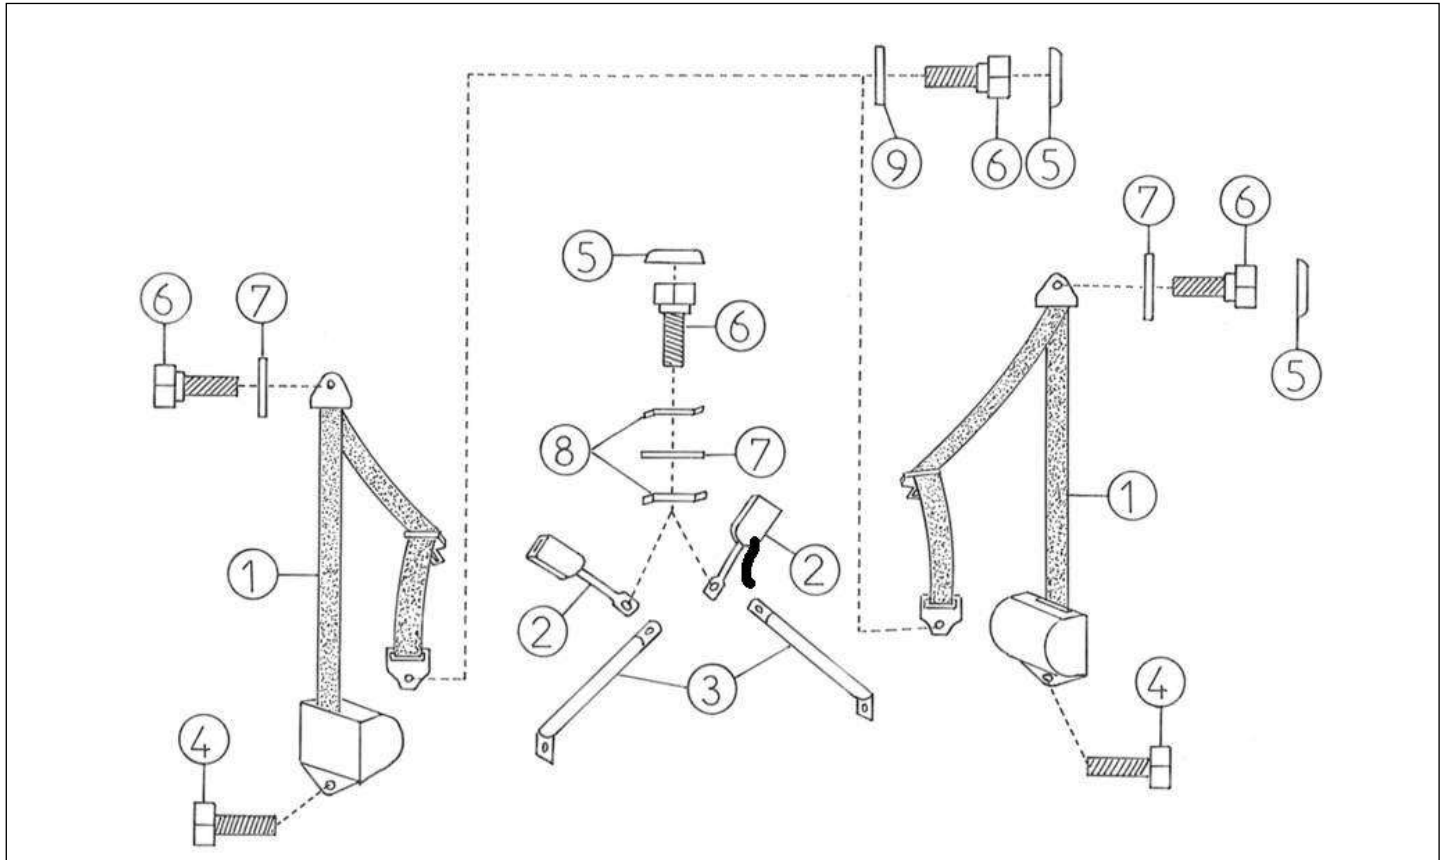

Spare parts

Interior

Rep	Reference	Description	Qty	Remarks
1	127MD126	SEAT BELT KIT	2	
2	127MB647	SEAT BELT BUCKLE	1	
2	127MM647	BELT BUCKLE WITH SWITCH	1	
3	127MD641D	R/H SEAT BELT BRKT ELECTRIC	1	
3	127MD641G	L/H SEAT BELT BRKT ELECTRIC	1	
4	127K334	SEAT BELT REEL FIXING BOLT 35mm	2	
5	127K339	BLACK COVER 7920070298	6	
6	127K335	SEAT BELT FIXING BOLT (STEPPED) 32	6	
7	127MB632	SEAT BELT WASHER	4	
8	127K337	WAVEY WASHER 7903057047	4	
9	127K336	WASHER SEAT BELT FIXING	2