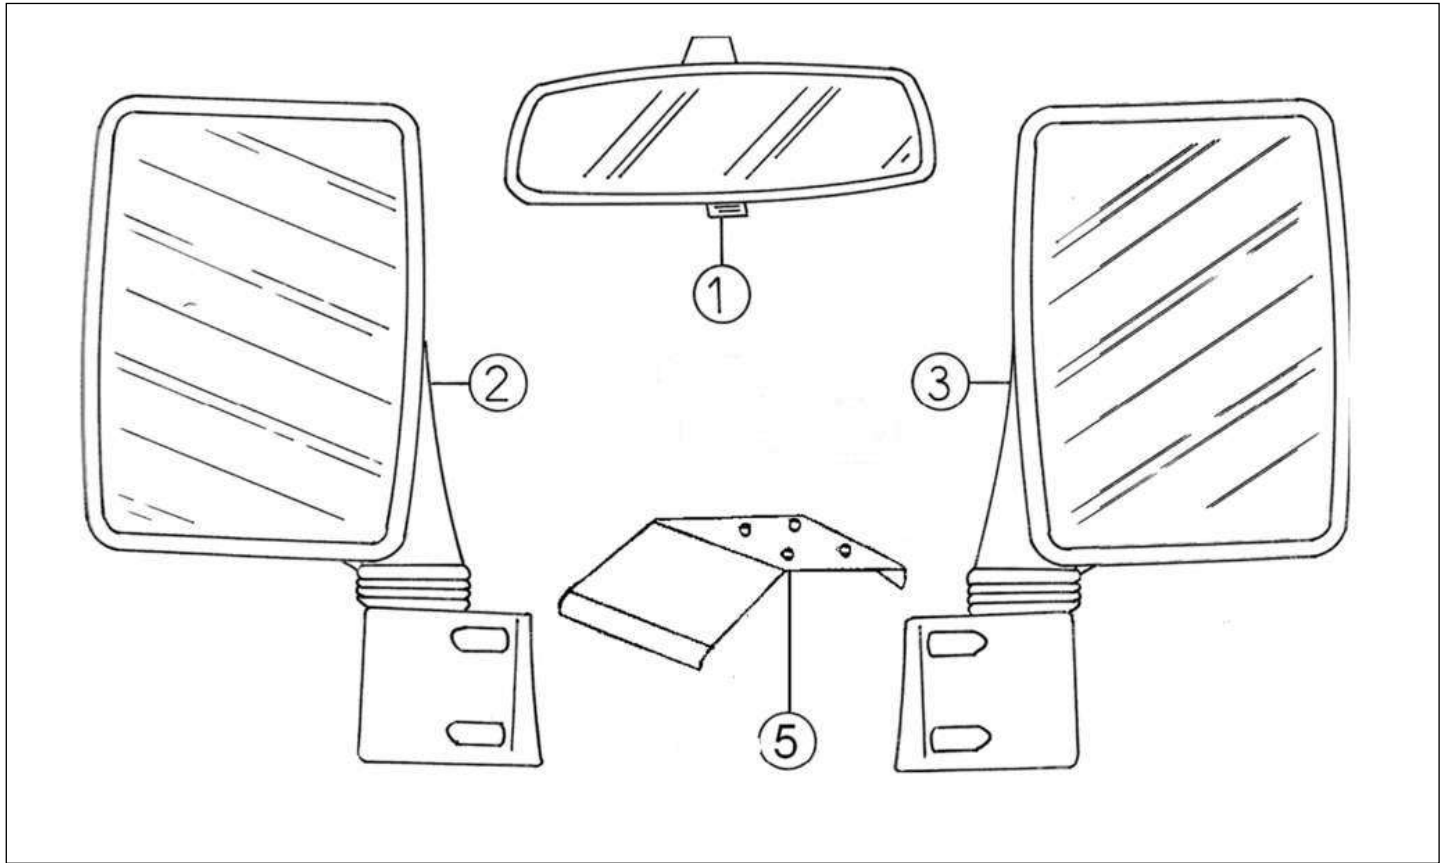

Spare parts

Glazing

Rep	Reference	Description	Qty	Remarks
1	127G125	INTERIOR REAR VIEW MIRROR	1	
2	127MB141	REAR VIEW MIRROR L/H	1	
3	127MB142	REAR VIEW MIRROR R/H	1	
4	123B4	CONICAL PLATE BC 30x30	2	
5	127MB059	INNER DOOR HANDLE MTG PLATE	2