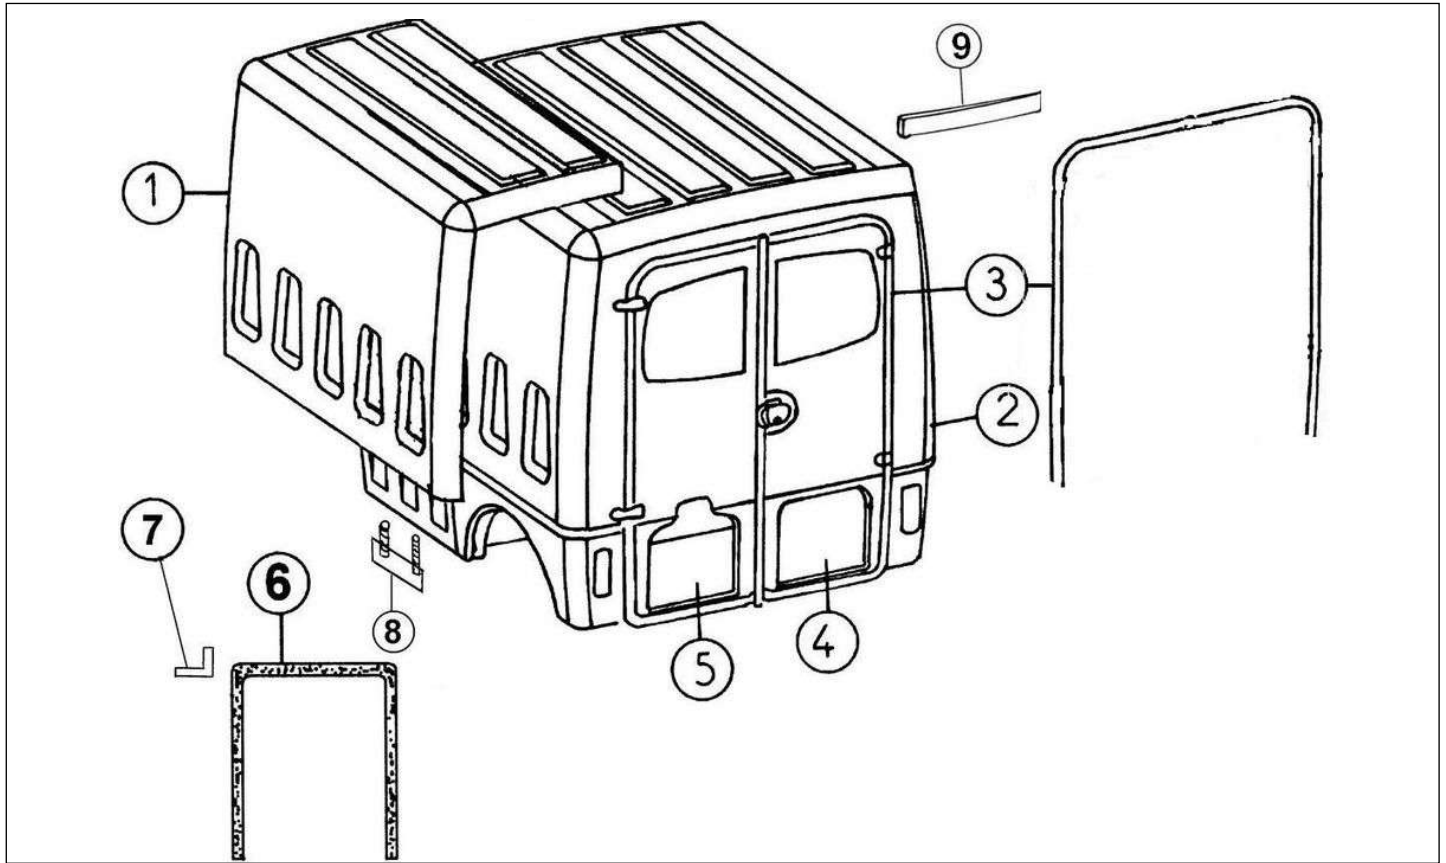

Spare parts

Van body

Rep	Reference	Description	Qty	Remarks
1	127MB809	L/H VAN SIDE WITH 1/2 ROOF	1	
1	127MB809A	L/H VAN SIDE WITH 1/2 ROOF	1	SIDE SHUTTER
2	127MB808	R/H VAN SIDE WITH 1/2 ROOF	1	
2	127MB808A	R/H VAN SIDE WITH 1/2 ROOF	1	SIDE SHUTTER
3	127MB694P	REAR ARCH	1	
4	127MD810	R/H POLYESTER SLAM DOOR, NO	1	-->VLGN94VBAM2010376 -->VLGN94VEAM2010387 -->VLGP96VBAM2010376 -->VLGP96VEAM2010387 -->VLGNE9VBAM2010376 -->VLGNE9VEAM2010387 -->VLGNE9VBBM2010376 -->VLGNE9VEBM2010387 -->VLGPE9VBAM2010376 -->VLGPE9VEAM2010387 -->VLGPE9VBBM2010376 -->VLGPE9VEBM2010387
4	127MD810D	R/H POLYESTER SLAM DOOR, WITH	1	-->VLGN94VBAM2010376 -->VLGN94VEAM2010387 -->VLGP96VBAM2010376 -->VLGP96VEAM2010387 -->VLGNE9VBAM2010376 -->VLGNE9VEAM2010387 -->VLGNE9VBBM2010376 -->VLGNE9VEBM2010387 -->VLGPE9VBAM2010376 -->VLGPE9VEAM2010387 -->VLGPE9VBBM2010376 -->VLGPE9VEBM2010387