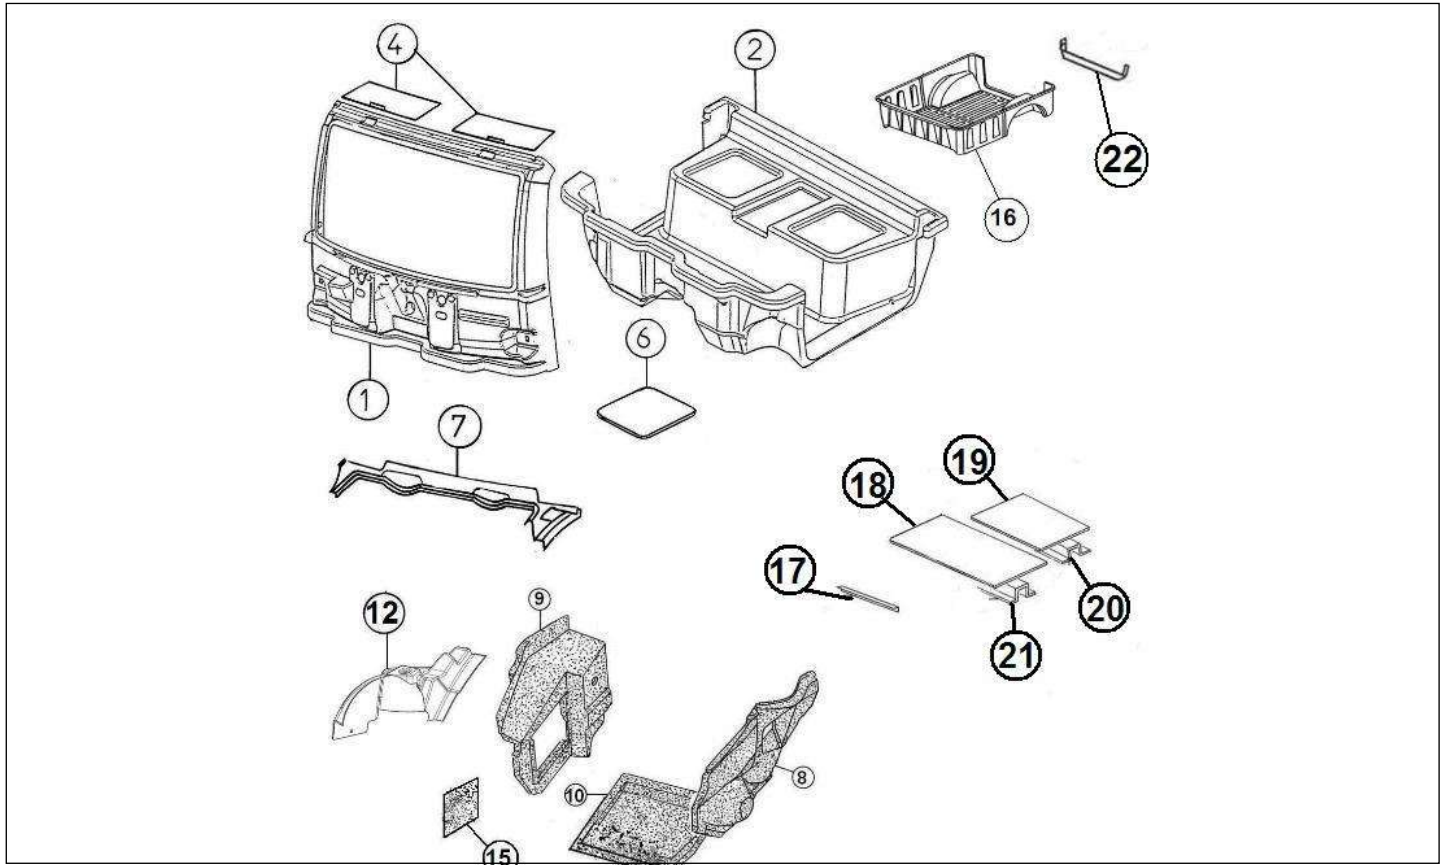

Spare parts

Body front

Rep	Reference	Description	Qty	Remarks
1	127MM020	CABIN FRONT PANEL	1	
2	127MD346	FRONT PLATFORM	1	
2	127MD346Z	FRONT PLATFORM	1	
4	127MB129	SUN VISOR WITH MAP POUCH	2	
6	127MD620	R/H CAB FLOOR	2	
7	127MD153	DASHBOARD FRONT PANEL	1	
8	127MD423	SOUND PANEL LEFT INNER WING	1	
9	127MD424	SOUND PANEL RIGHT INNER WING	1	
10	127AP229	ENGINE LOWER SOUND PANEL	1	
12	127MD162	L/H/F WING CAPPING PANEL	1	
12	127MD163	R/H/F WING CAPPING PANEL	1	
15	127ME426	PLATE INSONO RIGHT	1	
17	127MC683	PLATE FALSE FLOOR	1	
18	127MC681A	FALSE FLOOR. LONG. FRONT.	1	
19	127MC682	FALSE FLOOR. REAR. ELECTRIC	1	
20	127MM685	REAR CROSS MEMBER OMEGA	1	
21	127MM684	FRONT CROSS MEMBER OMEGA	1	
22	127MB659	REAR SUPPORT BAR, PICK-UP	2