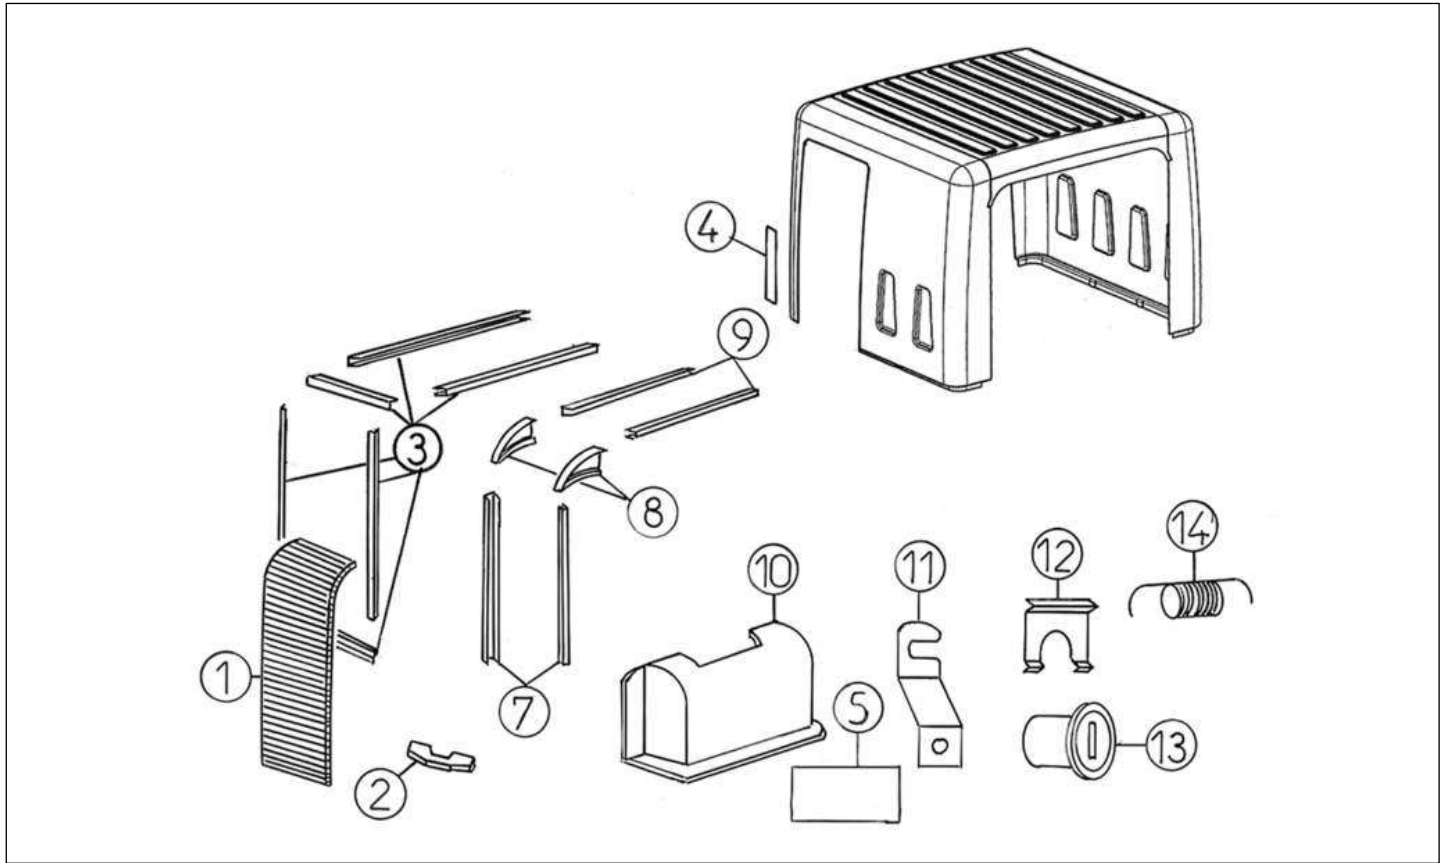

Spare parts

Van body

Rep	Reference	Description	Qty	Remarks
1	127MB697	SIDE ROLLER DOOR	1	
2	127MB692	ROLLER SHUTTER DOOR HANDLE	1	
3	127MB722	FRAME KIT, SIDE ROLLER DOOR, 6	1	
4	127MB732	SIDE ROLLER DOOR TRIM FOR TUB	1	
4	127MB733	SIDE ROLLER DOOR TRIM FOR TUB	1	
5	127MB735	KEY BARREL MOUNTING PLATE. SIDE	1	
7	127MB698	VERTICAL GUIDE RAIL KIT. 2 PIECES	2	
8	127MB729	CORNER. L/H SIDE ROLLER DOOR	1	
8	127MB730	CORNER . R/H SIDE ROLLER DOOR	1	
9	127MB699	HORIZONTAL GUIDE RAIL KIT 2PIECES	2	
10	127MB704	SIDE ROLLER DOOR LOCK COVER	1	
11	127MB691	LOCK OPERATING PLATE	1	
12	127K056	KEY BARREL FIXING CLIP	1	
13	124MB019A	IGNITION LOCK+4 BARRELS	1	
14	127MB709	ROLLER DOOR LOCK RETURN SPRING	1