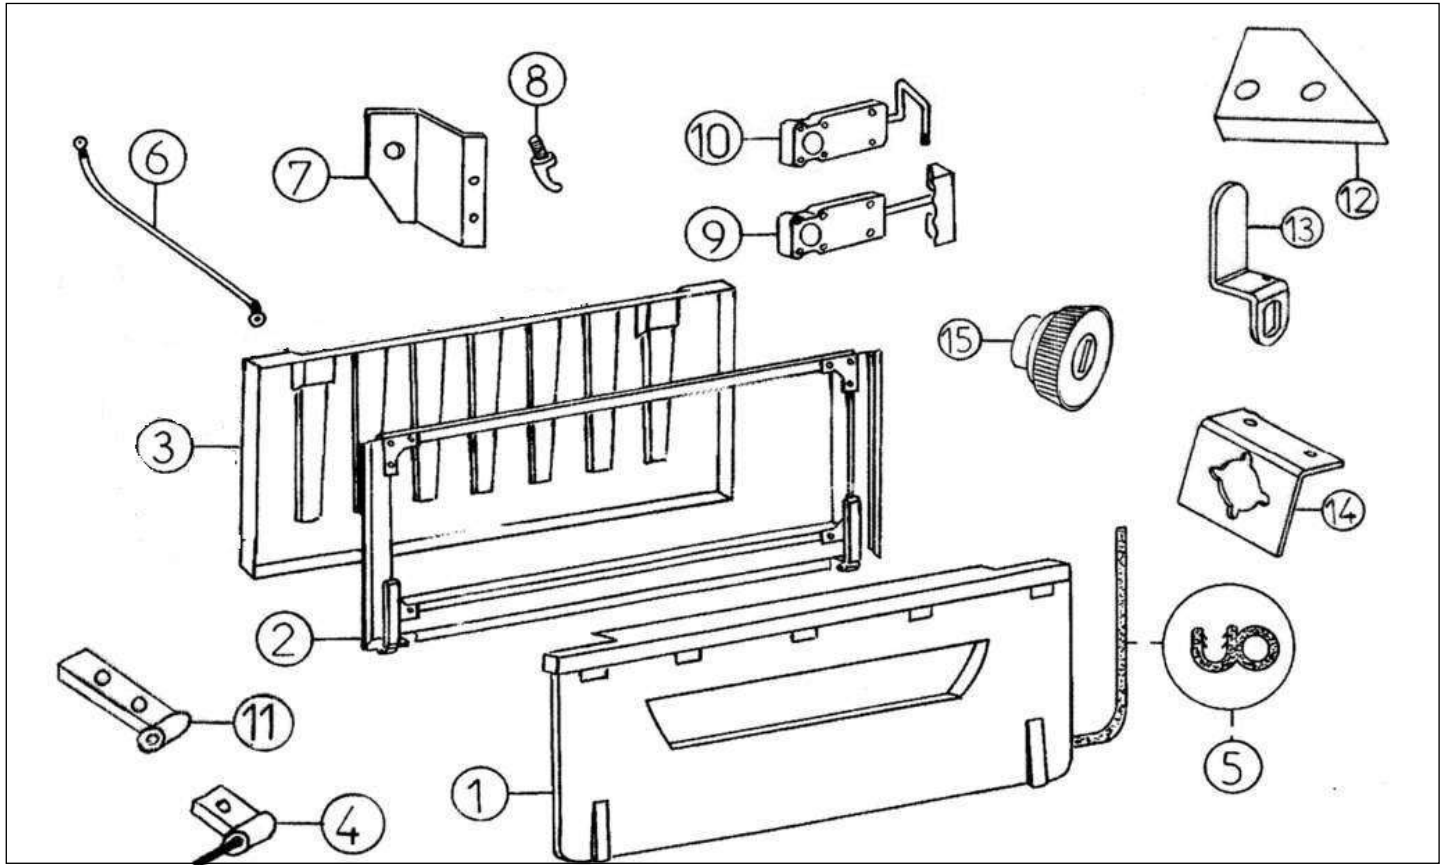

Spare parts

Rear bodies

Rep	Reference	Description	Qty	Remarks
1	127MM504	TAILGATE OUTER PANEL	1	
2	127MB906	TAILGATE MAIN FRAME	1	
3	127MD503	INSIDE STEEL MESH SIDE	1	
4	127MB507	TAILGATE LOWER HINDGE FIXED	2	
5	127MB639	REAR DOOR SEAL. 1.73m	1	
6	127MB629	TAILGATE SUPPORT CABLE	2	
7	127MB534	TAILGATE LOCK PIN BRACKET	2	
8	127G217	TAILGATE CONICAL LOCK PIN	2	
9	127W187	TAILGATE RELEASE LEVER. PICK UP	2	PICK-UP, VAN
10	127MB187	TAILGATE RELEASE LEVER.	1	
10	127MB188	TAILGATE RELEASE LEVER.	1	
11	127MB506G	TAILGATE HINDGE L/H UPPER	1	
11	127MB506D	TAILGATE HINDGE R/H UPPER	1	
12	127MB099	BRACKET TAILGATE	1	SIDE FLAP
13	127MB097	LOCK OPERATING PLATE DROP SIDE	1	SIDE FLAP
13	127MB097A	LOCK OPERATING PLATE VAN	1	VAN
14	127MB098	TAILGATE KEY BARREL MOUNTING	1	
15	127MB096	TAILGATE LOCK BARREL AND HANDLE	1	