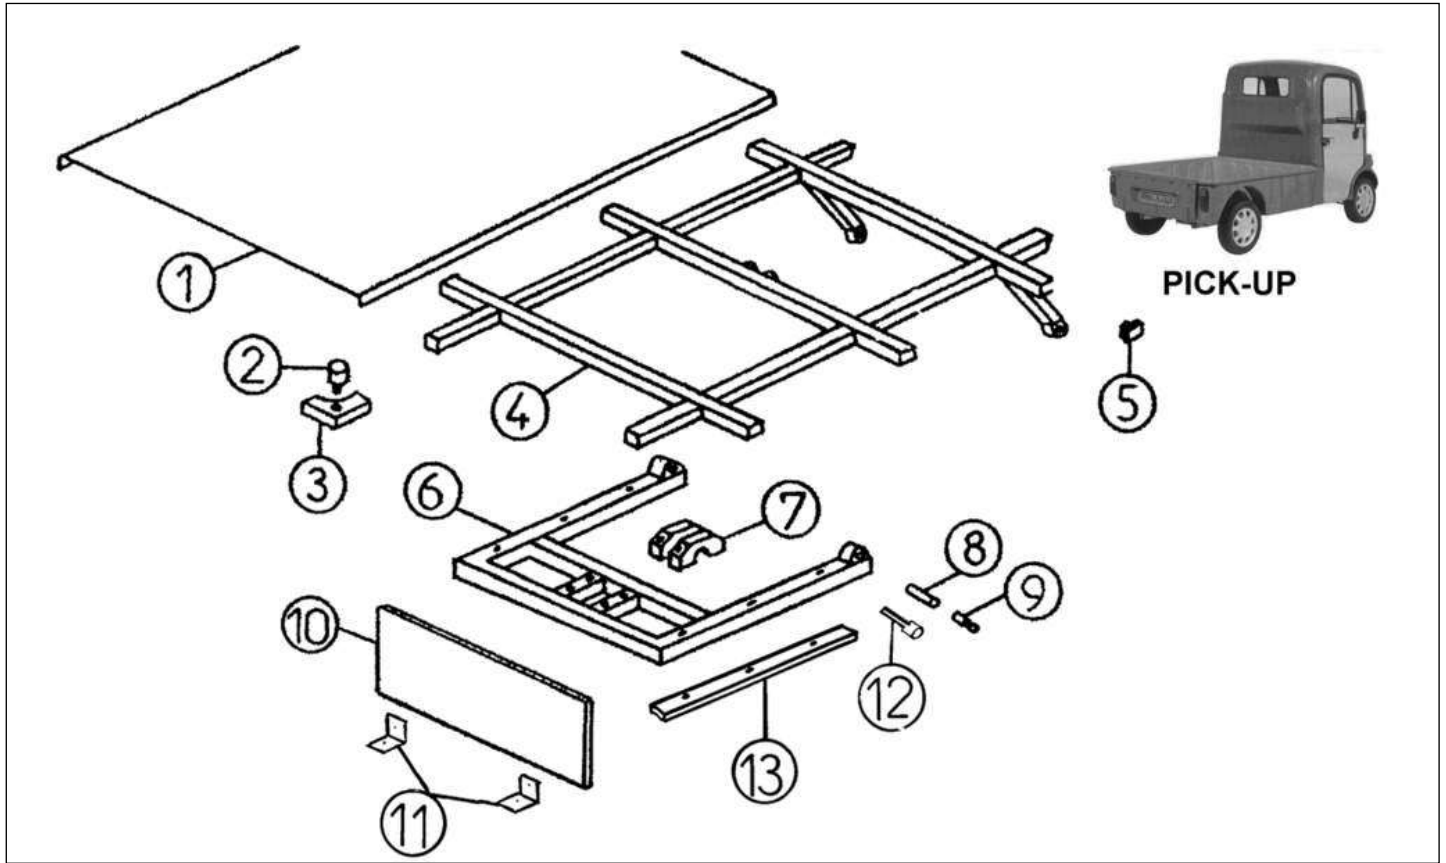

Spare parts

Tipper body

Rep	Reference	Description	Qty	Remarks
1	127MB752	TIPPER BODY FLOOR PLATE.	1	
2	127MB765	PLATE	2	
3	127MB763	BODY LANDING RUBBER SUPPORT	2	
4	127MB751	FLOOR PANEL FRAME LONG	1	
6	127MB750	TIPPER BODY. LOWER FRAME	1	
8	127MB757	SHAFT, TIPPER HINDGE	2	
9	127MB761	GREASE NIPPLE	3	
11	127MB774	DIVIDER BOARD MOUNTING BRAKET	2	
13	127MB779	TIPPER FRAME LOWER MOUNTING	2