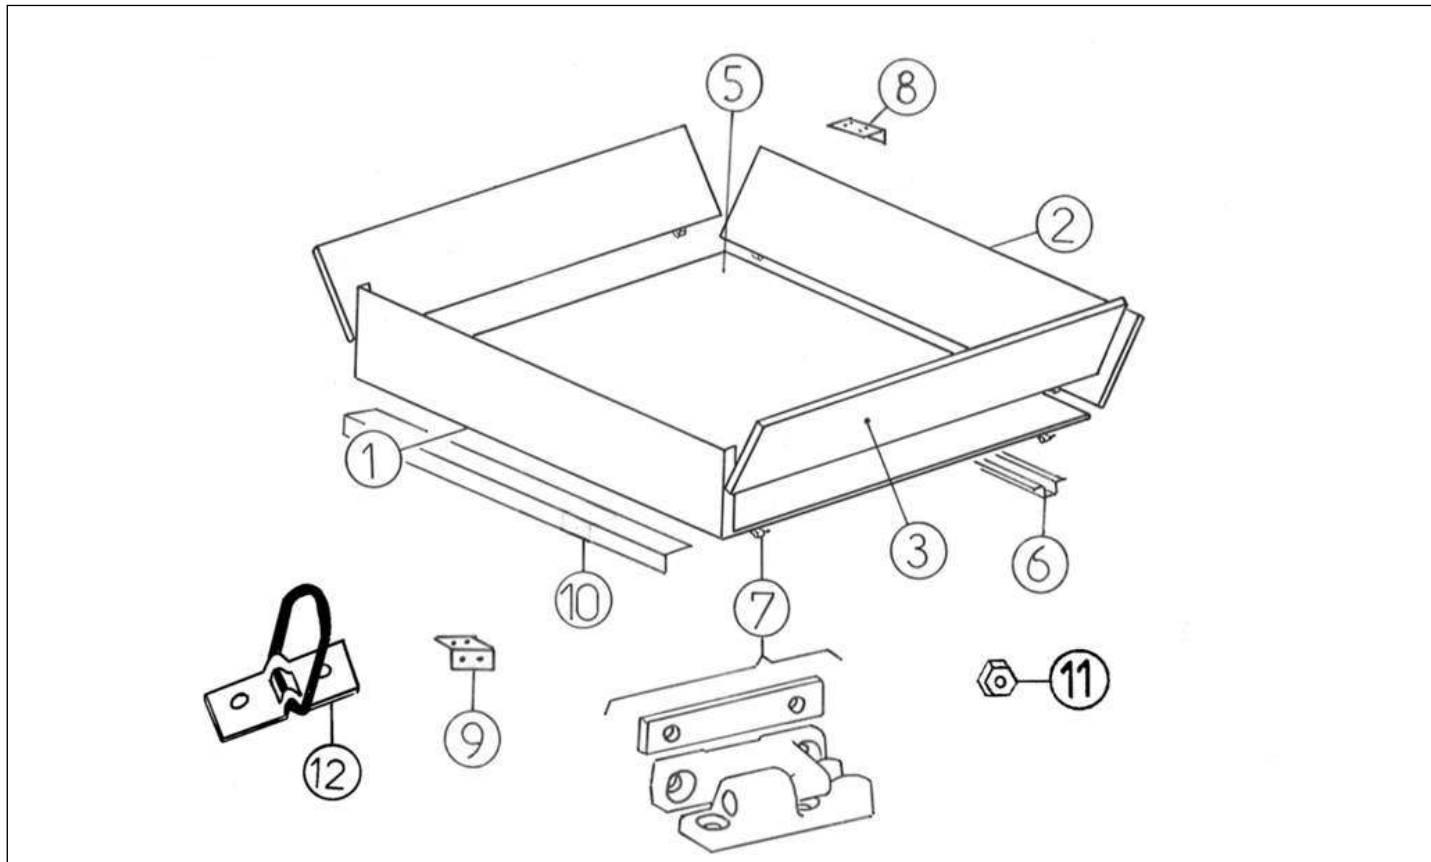

MEGA 2007

WORKER ELECTRIC

715F

7 127MB796

MAIN SEAL. REAR DOORS

1

Spare parts

*Dropside bodies*