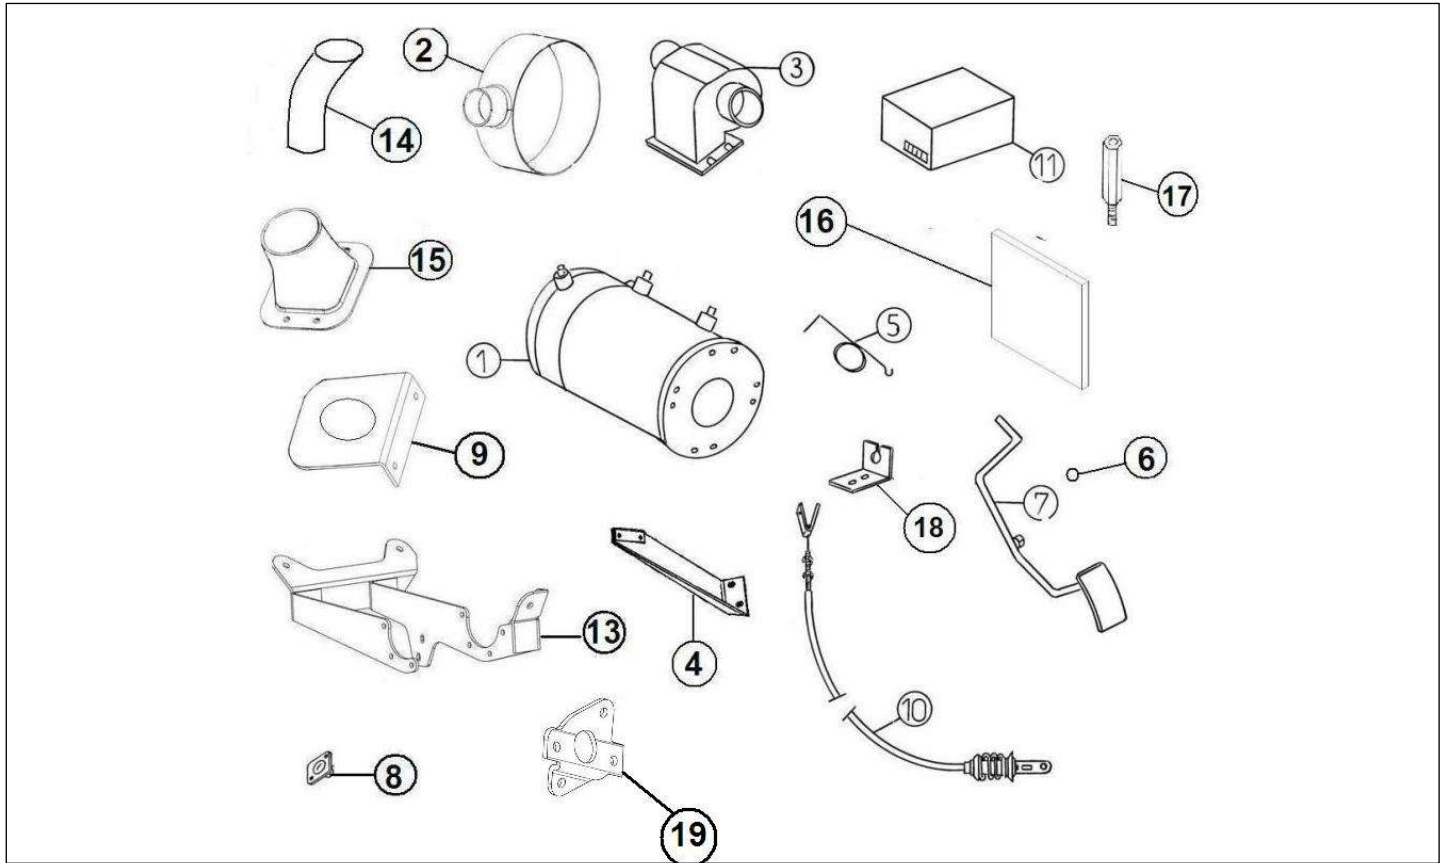

Website:

Spare parts

Engine components

Rep	Reference	Description	Qty	Remarks
1	121ME200	ELECTRIC MOTOR	1	
2	121ME202	FAN MOTOR SUPPORT	1	
3	121MC206	COOLING FAN UNIT	1	
4	121ME203	MOTOR SUPPORT	1	
5	121K020	THROTTLE PEDAL RETURN SPRING	1	
6	121K022	THROTTLE PEDAL SPACER	1	
7	121MD019	THROTTLE PEDAL	1	⊕
7	121MD019Z	THROTTLE PEDAL	1	⊕
8	121MG006	ENGINE MOUNTING 80SCH	2	
9	121ME226	FAN SUPPORT	1	
10	121K021	THROTTLE CABLE	1	⊕
10	121K021Z	THROTTLE CABLE	1	⊕
11	121MC208A	POTENTIOMETER CONTROL BOX	1	
13	121MF003	ENGINE SUPPORT FRAME	1	ATTENTION FOR the VEHICLES BEFORE NUMBER 2013182 THINK OF ORDERING REFERS IT 3MD003
14	121ME043	INLET AIR HOSE	1	
15	121ME227	CONNECTING HOSE AIR	1	
16	121ME028	FILTER FOAM	1	
17	121K901	SLEEVE THROTTLE CABLE	1	
18	121MC042A	BRACKET, ACCELERATOR CABLE	1	
19	123MD003	REAR SUPPORT	1	