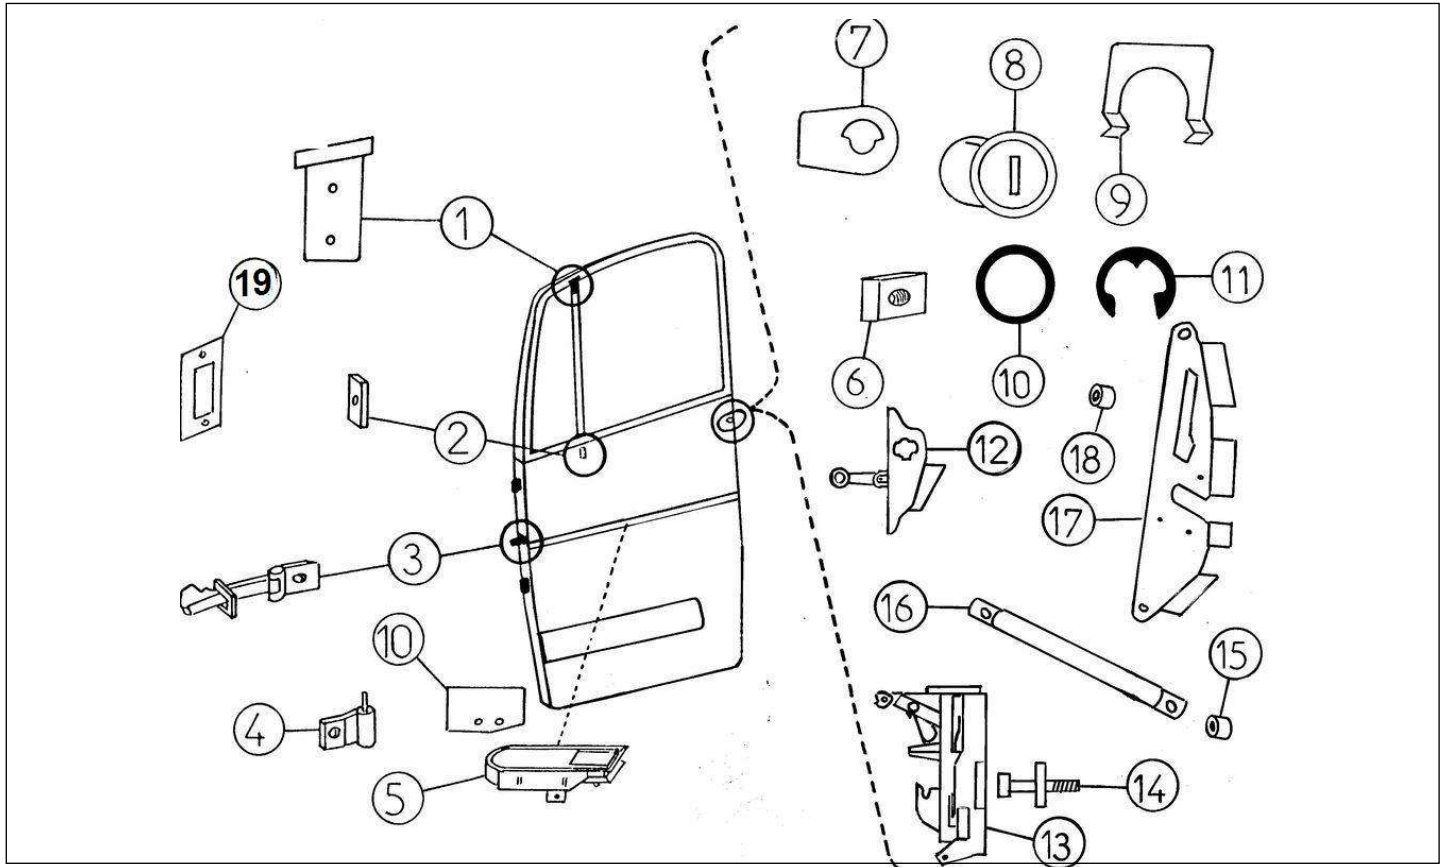

Spare parts

Doors

Rep	Reference	Description	Qty	Remarks
1	127MB631	MOUNTING BRACKET R/H	1	
1	127MB630	MOUNTING BRACKET L/H	1	
2	127MB625	PLATE	2	
3	127MB048	CHECK LINK	2	
4	127MB060	CAB DOOR HINDGE FIXED. RIGHT	2	
4	127MB061	CAB DOOR HINDGE FIXED. LEFT	2	
5	127AA071	INNER DOOR HANDLE	2	
6	127MB645	SQUARE NUT, OUTER DOOR HANDLE	2	
7	127AA069	PLATE L/H	1	
7	127AA070	PLATE R/H	1	
8	124G019	LOCK BARREL AND KEY KIT	1	
9	127K056	KEY BARREL FIXING CLIP	2	
10	127AA083	WASHER	2	
11	127AA084	CIRCLIP	2	
12	127AA105	R/H OUTER DOOR HANDLE	1	
12	127AA106	L/H OUTER DOOR HANDLE	1	
13	127K062	L/H DOOR LOCK ASSY	1	
13	127K063	R/H DOOR LOCK ASSY	1	
14	127K064	DOOR LOCK STRIKER PIN	2	
15	127MD144	SPACER 15/6,4/6	2	
16	127MD057	BRACKET	2	
17	127MD231	L/H DOOR LOCK ASSY SUPPORT	1	
17	127MD232	R/H DOOR LOCK ASSY SUPPORT	1