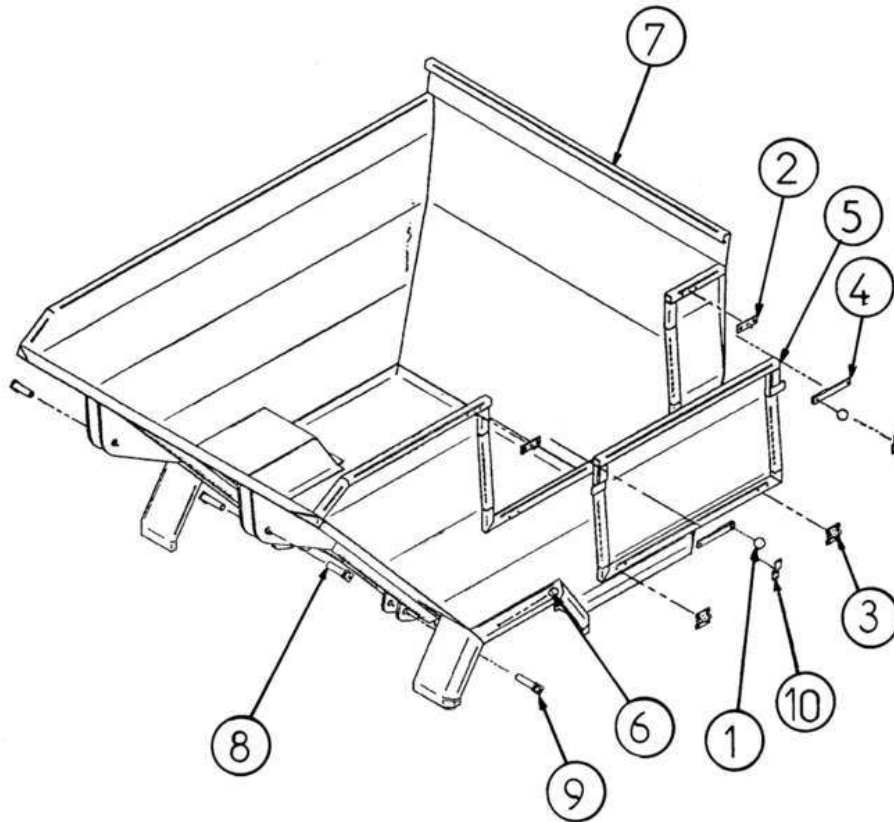

Spare parts

Refuse body

Rep	Reference	Description	Qty	Remarks
1	120MB210	KNOB	2	
2	120MB208	LEVER MOUNTING PLATE	2	
3	120MB209	HINDGE	2	
4	120MB206	LEVER	2	
6	120MB213	ABUTMENT	1	
7	120MB200	LORRY	1	
8	120MB219	SHAFT	2	
9	120MB220	SHAFT	2	
10	120MB211	STOP	2	
11	120MB237	PLATE SUPPORT	1