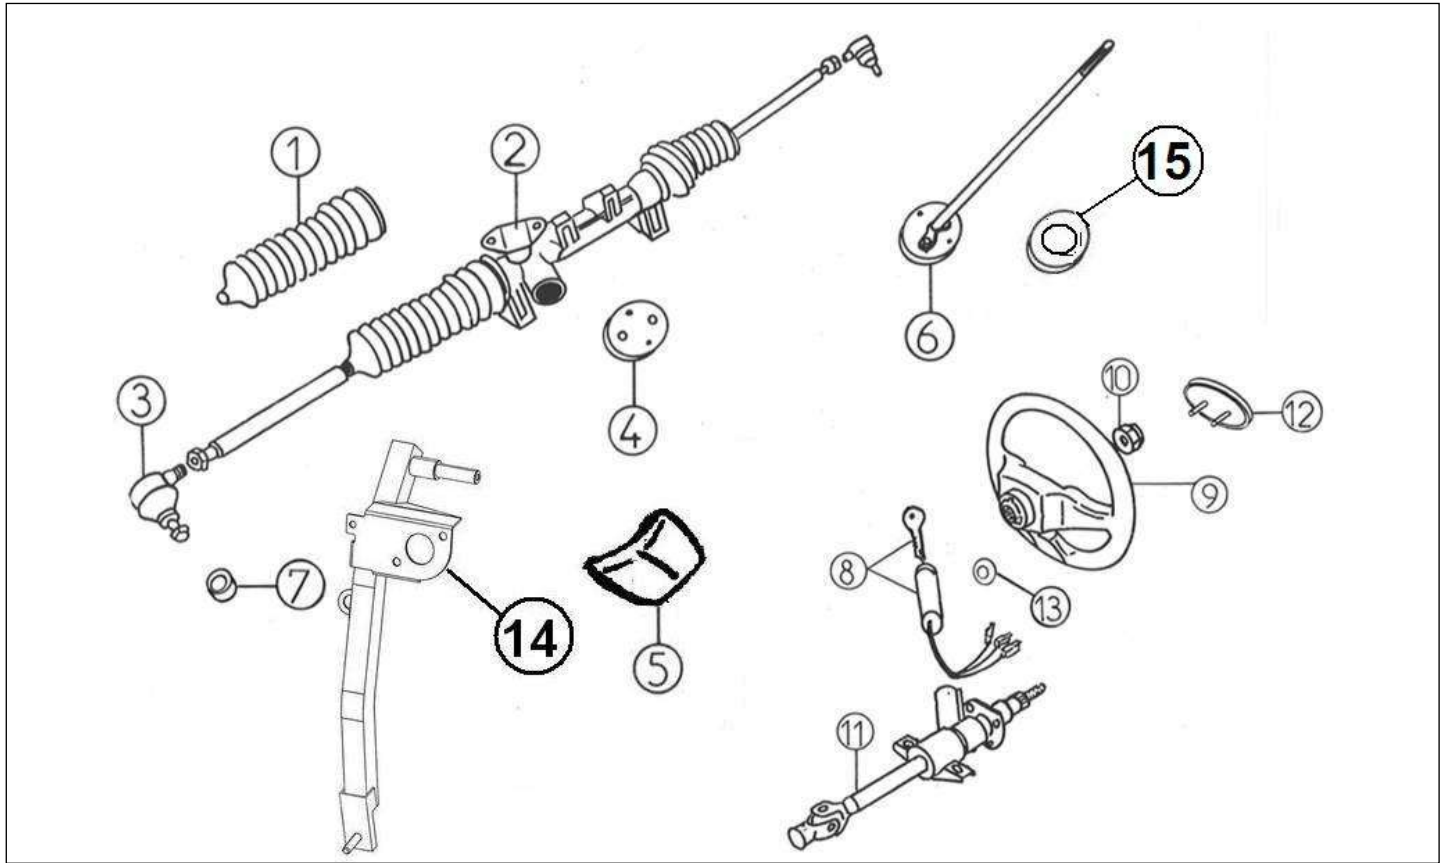

Spare parts

Front Axel / Steering

Rep	Reference	Description	Qty	Remarks
1	124A25	STEERING RACK RUBBER GAITOR	2	
2	124ME013	STEERING RACK RUBBER GAITOR	1	
2	124AC013Z	STEERING RACK -UK	1	☒
3	124K014	TRACK ROD END 97	2	
4	124A15A	STEERING COLUMN INSULATOR	1	
5	124MD020	SEALING COLUMN	1	
5	124MD020Z	SEALING COLUMN	1	☒
6	124MD015	INNER STEERING COLUMN SHAFT	1	
7	124K040	SPACER, TRACK ROD	2	
8	124MB019A	IGNITION LOCK+4 BARRELS	1	
9	124AP017A	STEERING WHEEL PACK VERSION	1	
10	124K023	STEERING WHEEL FIXING BOLT	1	
11	124K022A	UPPER STEERING COLUMN ASSY	1	
12	124MB030	MEGA STEERING WHEEL LOGO	1	POUR VOLANT 4AA017
12	124MH030	MEGA BLACK CENTER STEERING	1	
13	124MB042	IGNITION BARREL TRIM	1	
14	124MD033	STEERING COLUMN SUPPORT	1	☒
14	124MD033Z	STEERING COLUMN SUPPORT	1	☒
15	124MD021	seal steering column	1	
15	124MD021	seal steering column	1