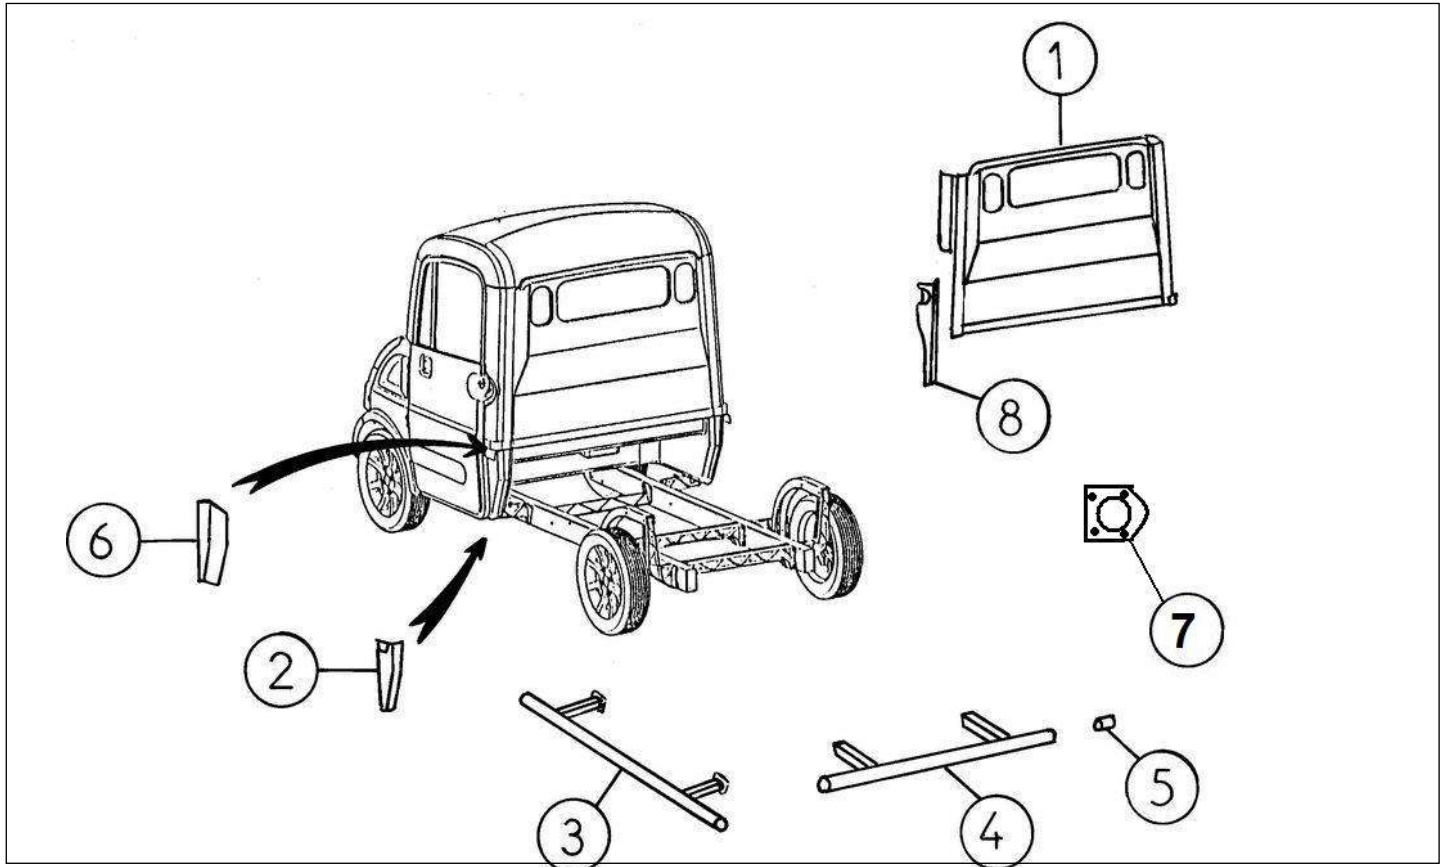

Spare parts

Body front

Rep	Reference	Description	Qty	Remarks
1	127MD517	CABINE REAR PANEL	1	
2	127MD032	REAR OUTER WING PANEL RIGHT	1	
2	127MD033	REAR OUTER WING PANEL LEFT	1	
3	127MD725	LATERAL SIDE PROTECTION BAR	2	
4	127MB724	REAR UNDER RUN BAR	1	
5	127MB789	CAP FOR LATERAL SIDE PROTECTION	X	
6	127MD635	TRIM PANEL LEFT	1	
6	127MD636	TRIM PANEL RIGHT	1	
7	121ME240	SUPPORT CONNECTOR	1	
8	127MD661	R/H EXTENSION DGRABBET	1	
8	127MD662	L/H EXTENSION DGRABBET	1