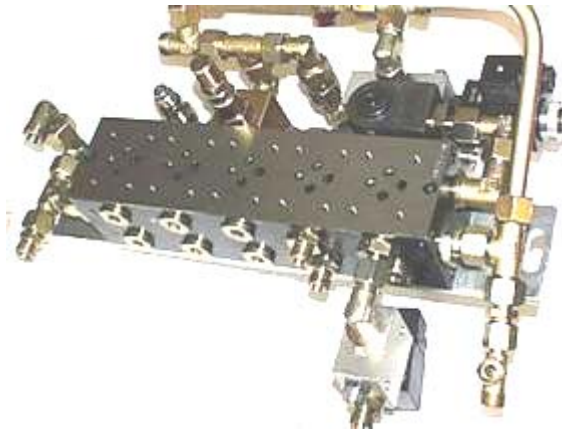

Part list DM-Trac 301/401/501

Browser

Machine

Axle bougie front

Axle bougie front

Hydailic under the cabine

Axle bougie front

08-2403