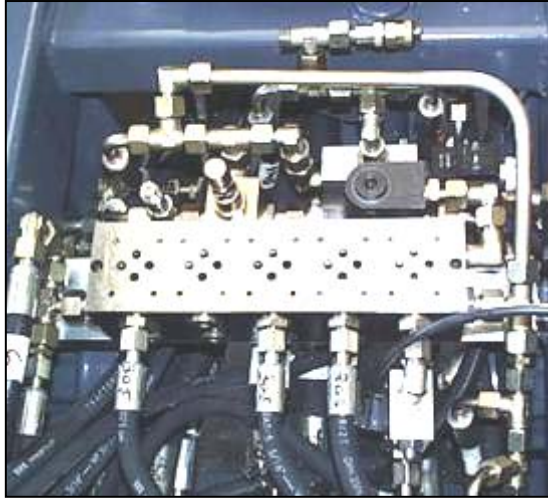

Axle bougie front

Hydailic under the cabine