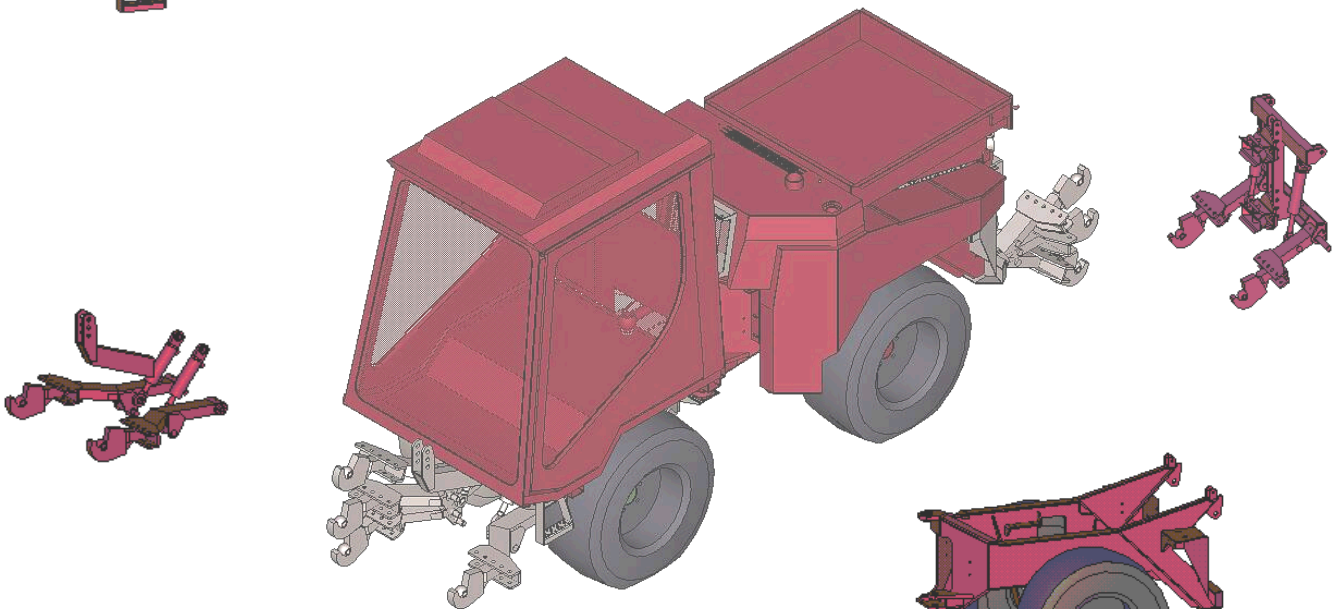

Part list DM-Trac 301/401/501

Browser

Machine

Axle bougie front

Axle bougie front

Hydailic under the cabine

Axle bougie front

08-2403