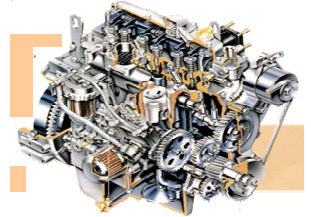

Part list DM-Trac 301/401/501

Browser

Machine

Axle bougie front

Axle bougie front

Hydailic under the cabine

Axle bougie front

08-2403