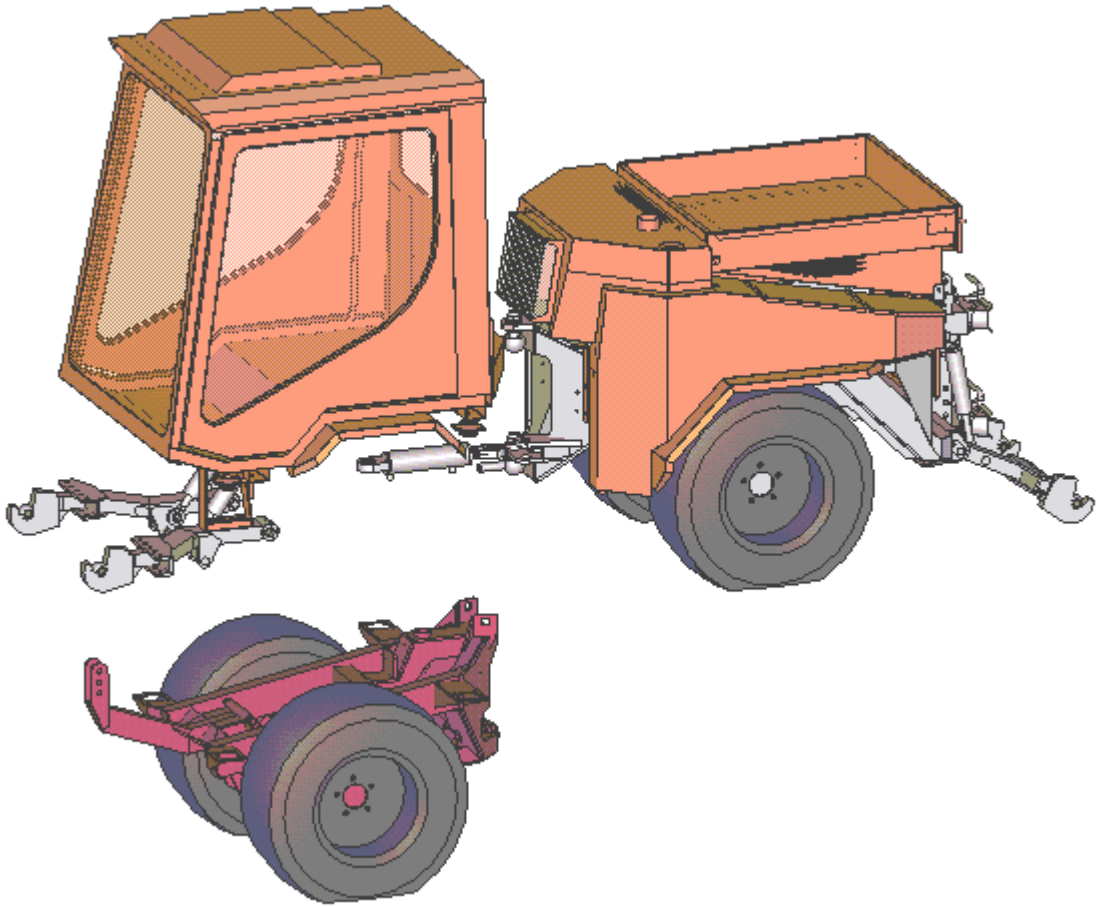

Part list DM-Trac 301/401/501

Browser

Machine

Axle bougie front

Axle bougie front

Hydailic under the cabine

Axle bougie front

08-2403