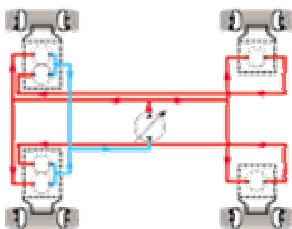

Part list DM-Trac 301/401/501

Browser

Machine

Axle bougie front

Axle bougie front

Hydailic under the cabine

Axle bougie front

08-2403