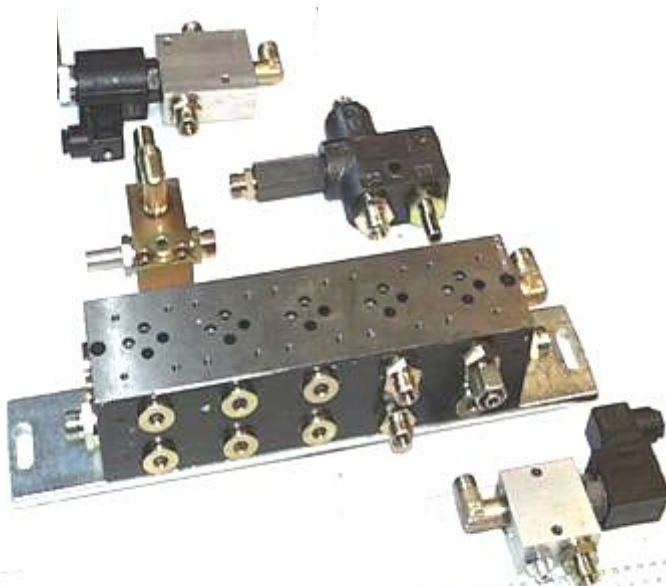

Part list DM-Trac 301/401/501

Browser

Machine

Axle bougie front

Axle bougie front

Hydailic under the cabine

Axle bougie front

08-2403