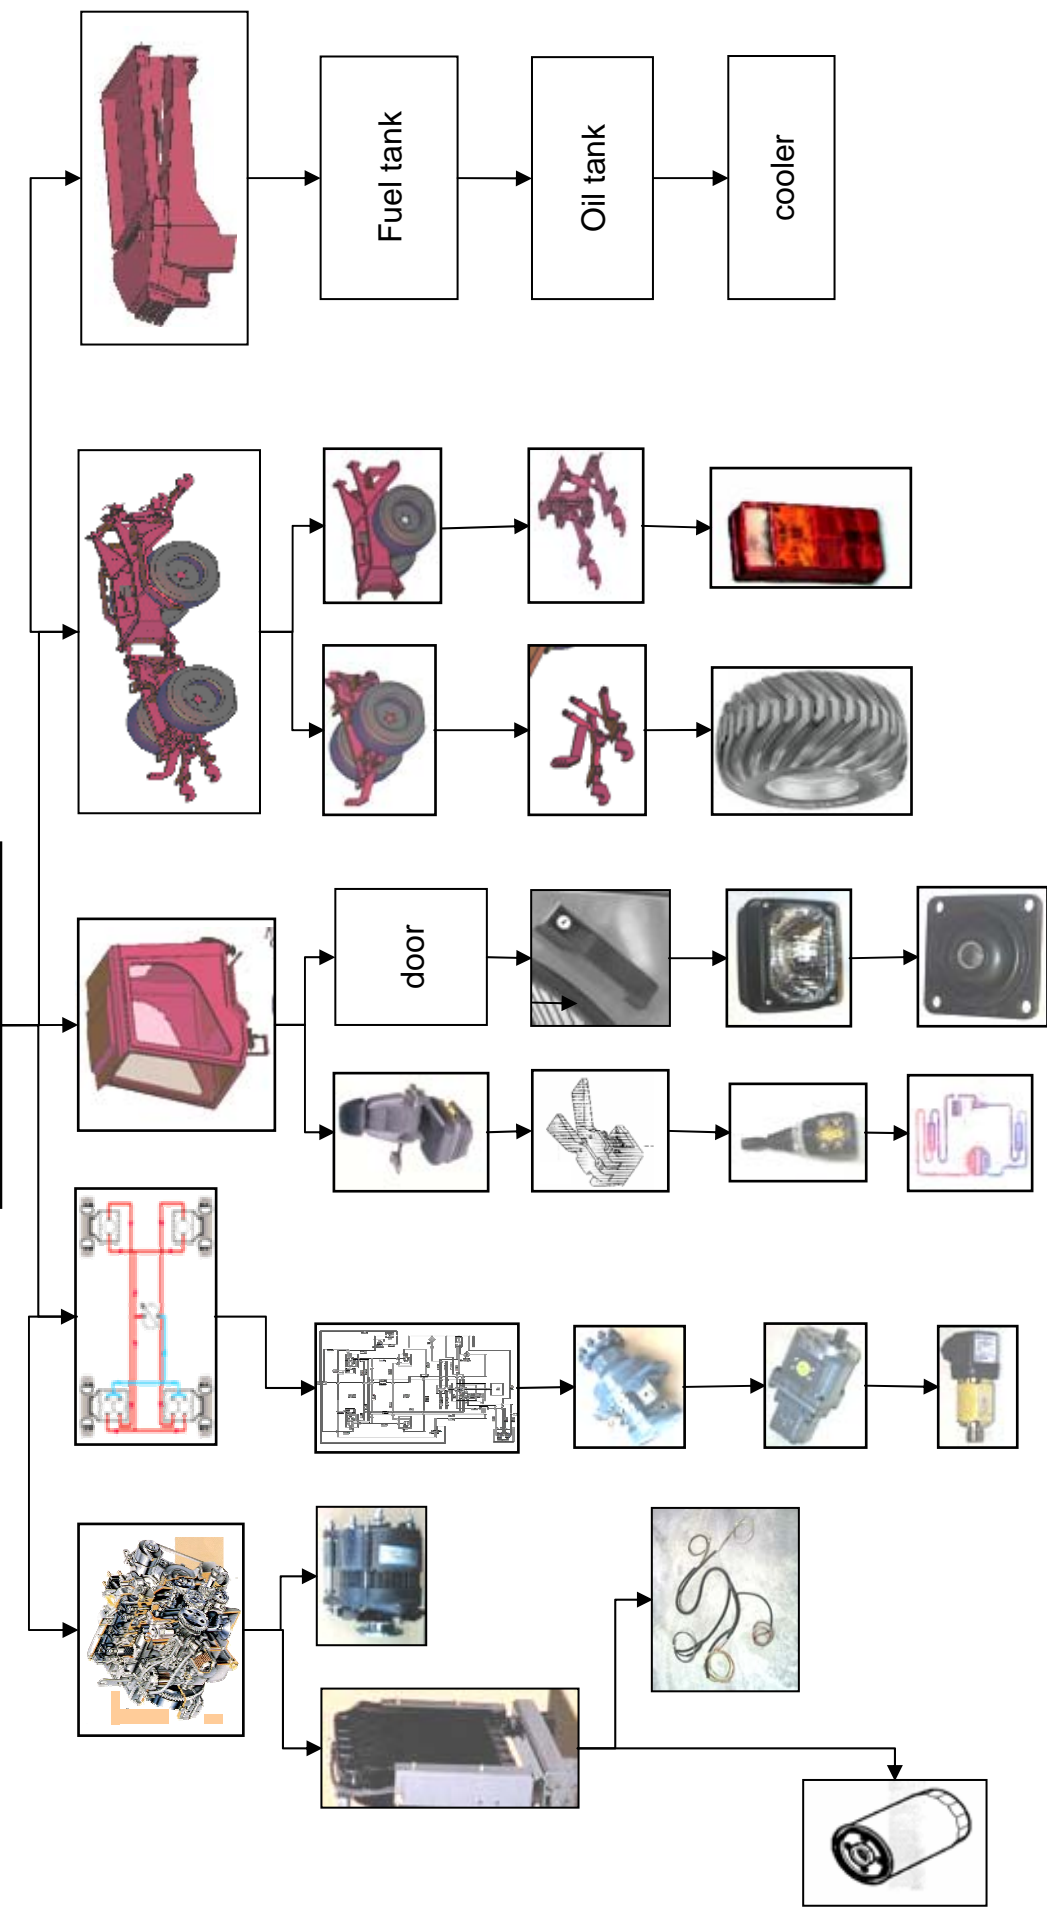

Part list DM-Trac 301/401/501

Browser

Machine

Axle bougie front

Axle bougie front

Hydailic under the cabine

Axle bougie front

08-2403