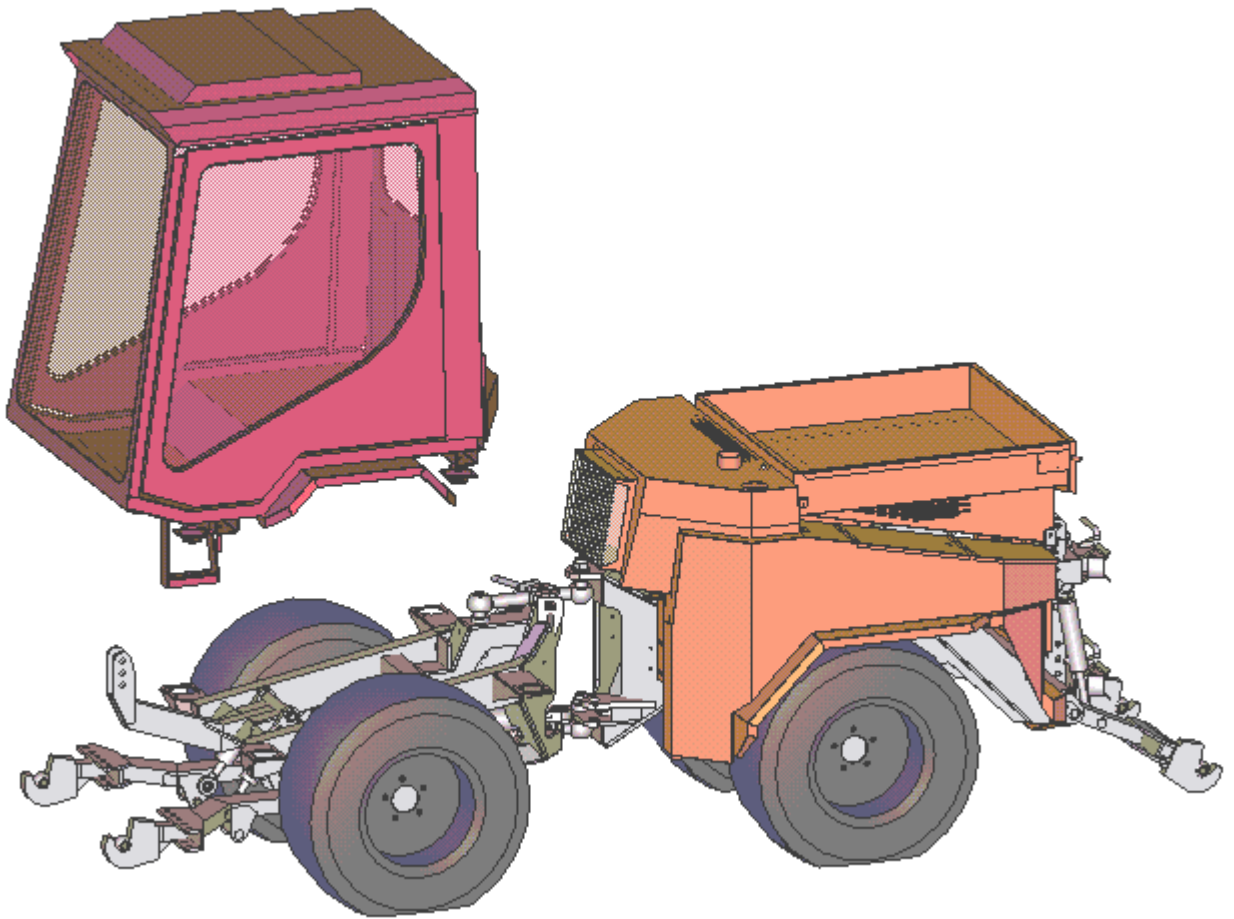

Pressure switch 0-2 bar

08-9927

Pressure switch 30-150 bar

Axle bougie rear

16-2113

16-2110

Cabine

Cabine