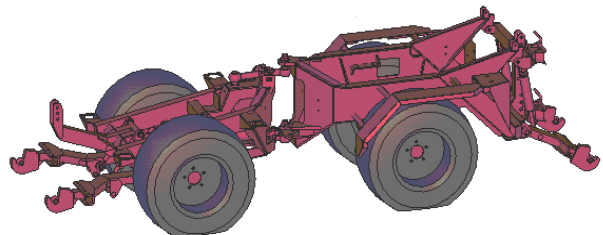

Part list DM-Trac 301/401/501

Browser

Machine

Axle bougie front

Axle bougie front

Hydailic under the cabine

Axle bougie front

08-2403