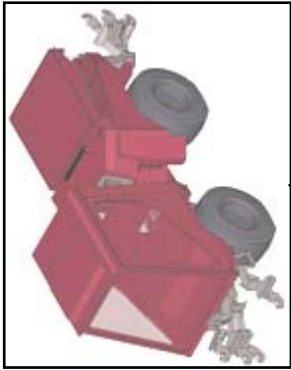

Part list DM-Trac 301/401/501

Browser

Machine

Axle bougie front

Axle bougie front

Hydailic under the cabine

Axle bougie front

08-2403