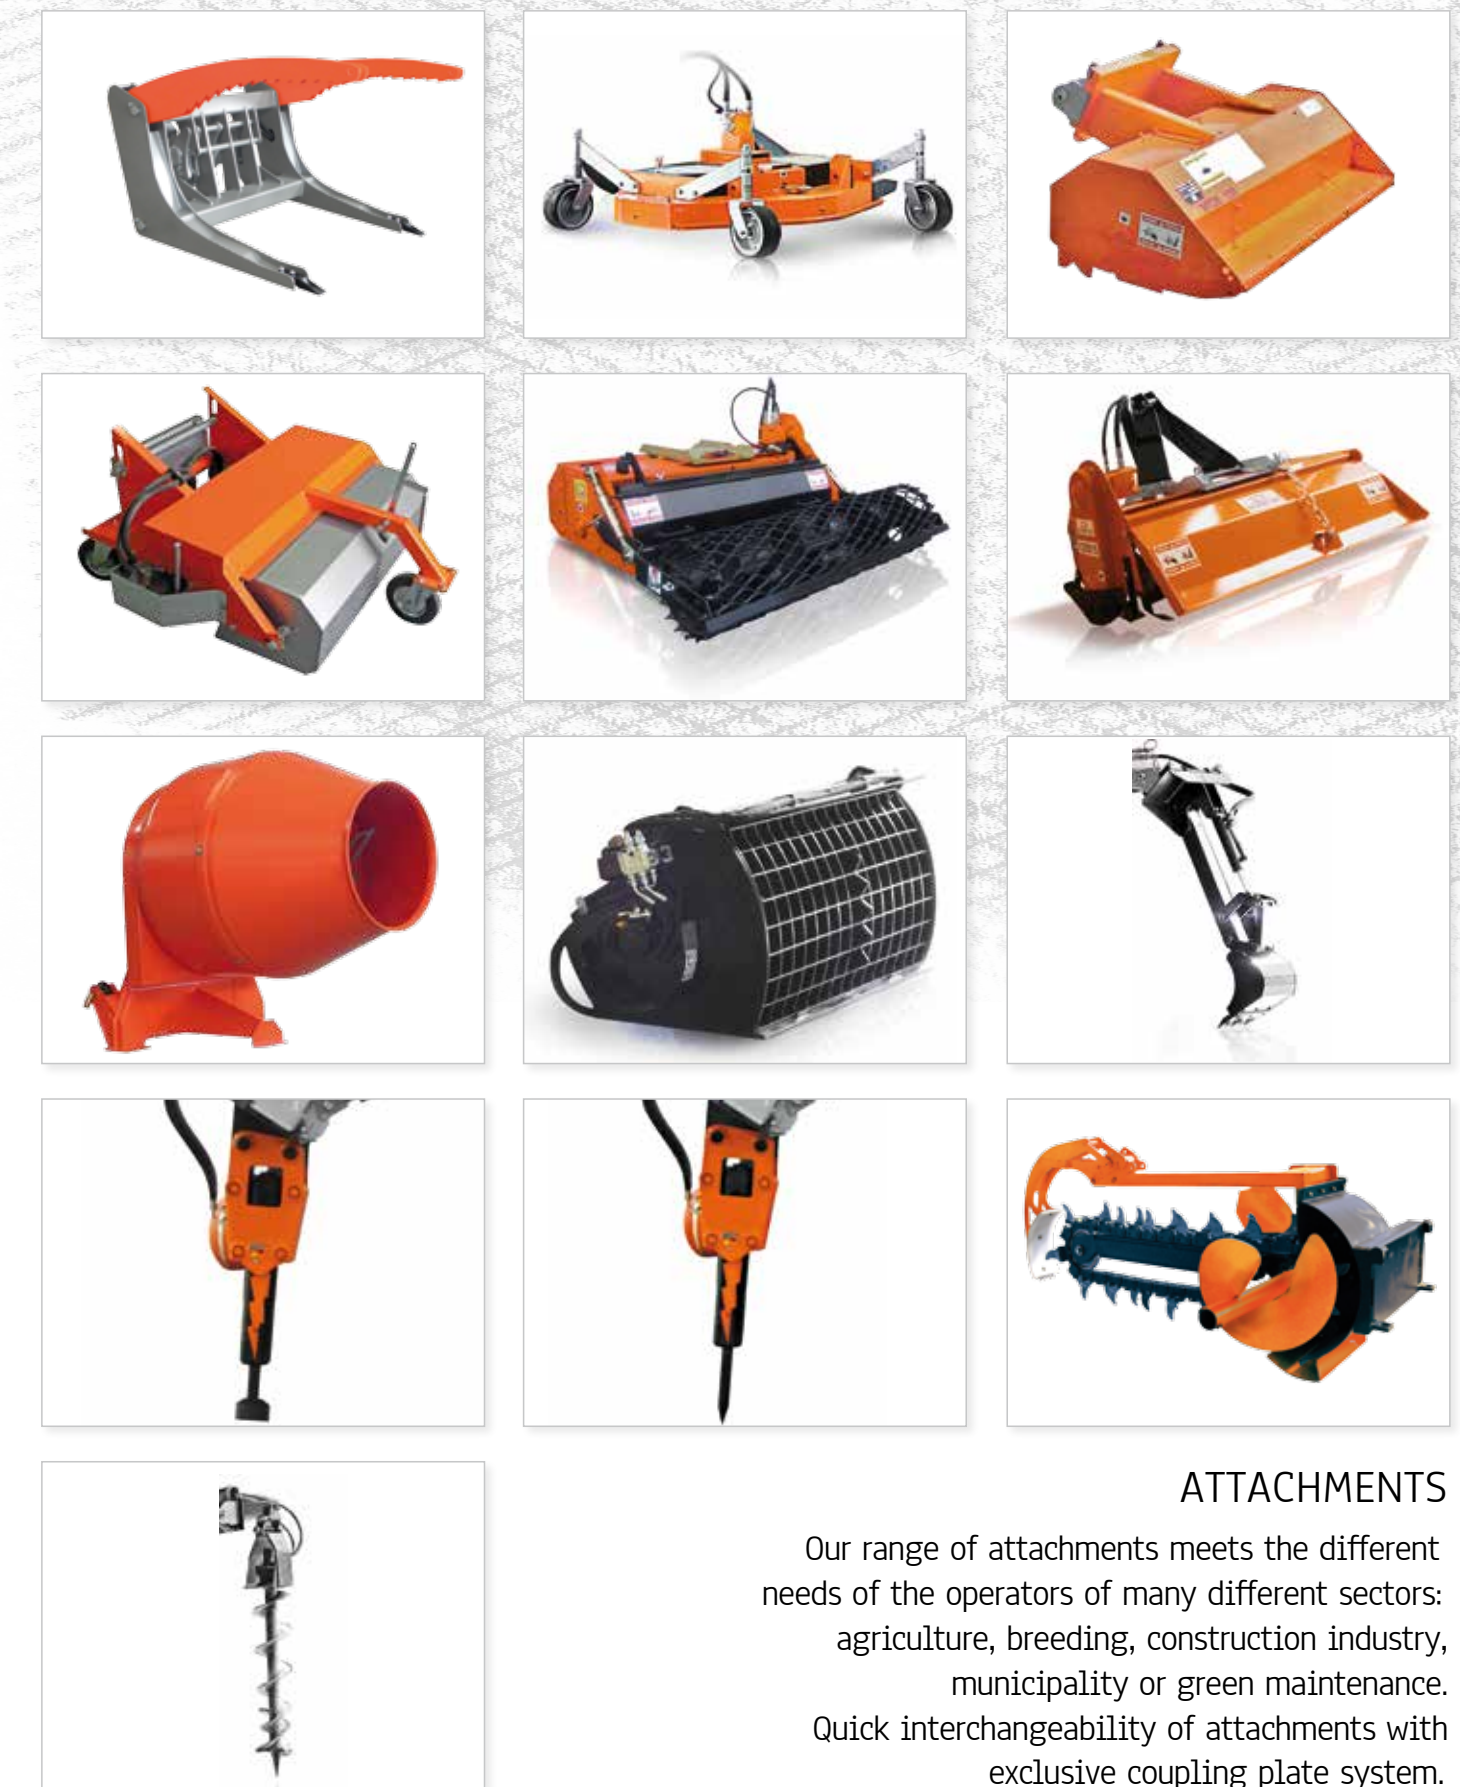

ENG

www.castloaders.it