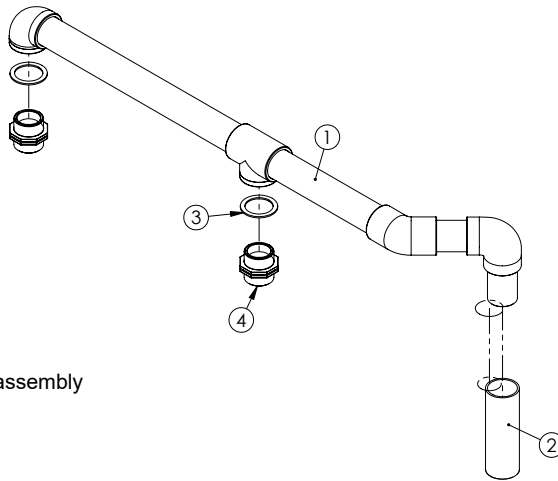

HANDLE

Item	Qty	Part no.	Description
1	1	H24461	Leg threads
	1	H24462	Threaded rod
	1	HF14676	DIN 929 M16
2	1	H23160	Crank
	1	H23164	Nut
	1	H23165	Plate
3	1	H23174	Handle
4	1	HF14982	Washer DIN 6916 M16 HV ZN
5	1	HF15100	Lock nut DIN985 ZN M8
6	1	HF16413	Spring pin DIN 1481 6x40
7	1	H25702	Bearing 51203

STOPPER - H24621

Item	Qty	Part no.	Description
1	1	H24622	Stopper bracket
2	1	H24624	Stopper rubber

1000-2000 LITER FILL PIPE ASSEMBLY

Item	Qty	Part no.	Description
1	1	H28394	1000 l fill pipe
		H28395	1500 l fill pipe
		H29936	2000 l fill pipe
2	1	H28404	Hose 60-200
3	2	H28399	2" Seal, 1000 l
	3		2" Seal, 1500 l
	4		2" Seal, 2000 l
4	2	H25232	Symmetric Nipple 2", 1000 l
	3		Symmetric Nipple 2", 1500 l
	4		Symmetric Nipple 2", 2000 l

Image shows 1000 l fill pipe assembly

CONTROLLER ASSEMBLY - H21913

Item	Part no.	Description
1	H22739	Controller front
2	H22975	Controller circuit assembly
3	H22960	RAM mount

CABLES

1a (whole assembly)

- 1a. H30278 Sprayer side harness to vehicle side harness (battery + data cable)
 1b. H22761 Sprayer side 8-pin harness 2m

2a (whole assembly)

- 2a. H21694 Vehicle side harness assembly
 2b. H22756 Vehicle side 8-pin harness

3 (OPTIONAL)

3. H23205 Optional extension harness, 2m
 H22120 Optional extension harness, 5m

See page 11-14 for list of cable connectors.