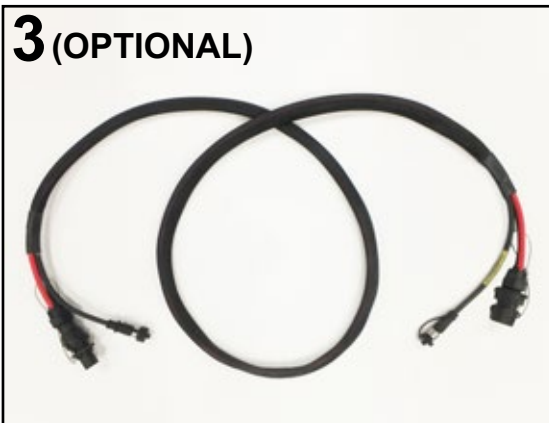

STOPPER - H24621

Item	Qty	Part no.	Description
1	1	H24622	Stopper bracket
2	1	H24624	Stopper rubber

1000-2000 LITER FILL PIPE ASSEMBLY

Item	Qty	Part no.	Description
1	1	H28394	1000 l fill pipe
		H28395	1500 l fill pipe
		H29936	2000 l fill pipe
2	1	H28404	Hose 60-200
3	2	H28399	2" Seal, 1000 l
	3		2" Seal, 1500 l
	4		2" Seal, 2000 l
4	2	H25232	Symmetric Nipple 2", 1000 l
	3		Symmetric Nipple 2", 1500 l
	4		Symmetric Nipple 2", 2000 l

Image shows 1000 l fill pipe assembly

CONTROLLER ASSEMBLY - H21913

Item	Part no.	Description
1	H22739	Controller front
2	H22975	Controller circuit assembly
3	H22960	RAM mount

CABLES

1a (whole assembly)

- 1a. H30278 Sprayer side harness to vehicle side harness (battery + data cable)
 1b. H22761 Sprayer side 8-pin harness 2m

2a (whole assembly)

- 2a. H21694 Vehicle side harness assembly
 2b. H22756 Vehicle side 8-pin harness

3 (OPTIONAL)

3. H23205 Optional extension harness, 2m
 H22120 Optional extension harness, 5m

See page 11-14 for list of cable connectors.