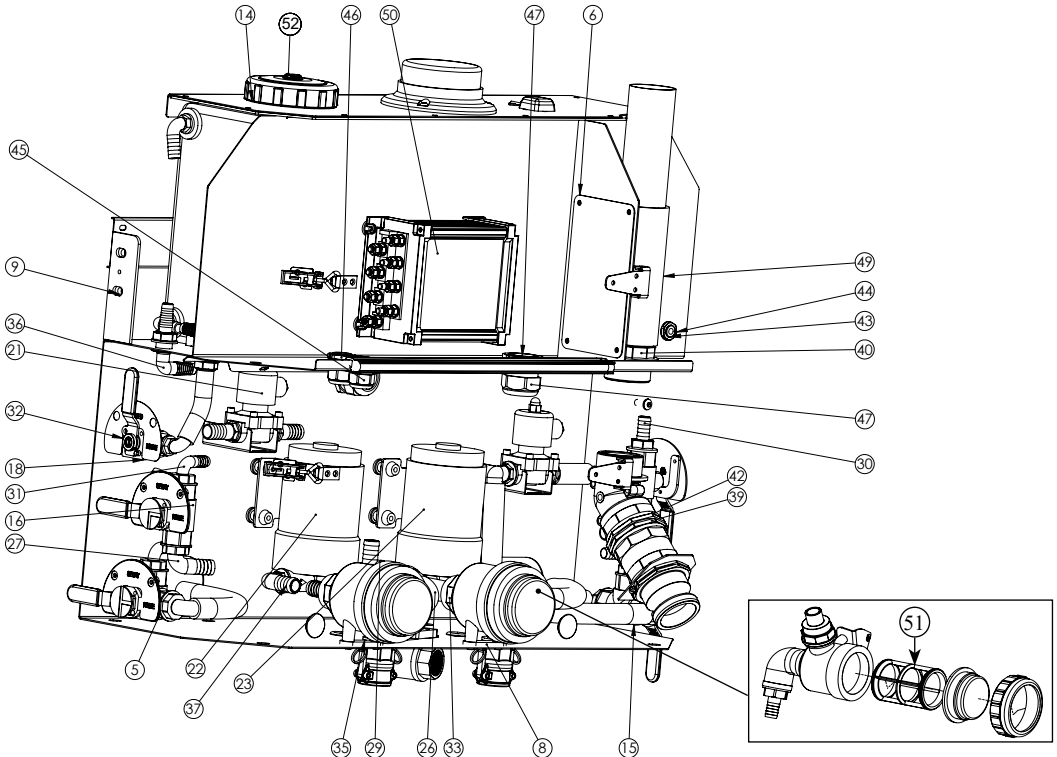

27	8	H22951	90 deg hose fitting G3/4"-20
28	3	H22955	Straight hose fitting G1/2"-20
29	1	H22956	Straight hose fitting G 1 1/4"-20
30	1	H23024	Straight hose fitting G3/4"-16
31	3	H23033	90 deg hose fitting G3/4"-16
32	4	H23036	90 deg hose fitting G1/2"-16
33	3	H24490	Straight hose fitting G1 1/4"-21
34	1	H24593	Valve 2"
35	4	H24599	Straight hose fitting G3/4"-20
36	2	H24600	90° one-piece bulkhead hose tail with lock ring G3/4 D15-17
37	5	H24601	90 deg hose fitting G1/2"-20
38	1	H25231	Threaded coupling 2"
39	1	H25232	Symmetric Nipple 2"
40	1	H25233	Straight hose fitting, male thread G 2"- 60mm
41	1	H25234	Camlock coupling G2
42	1	H25235	Female/Male 45deg threaded fitting G2"
43	1	H21904	Cable gland M16x1,5
44	1	H22473	Counter nut M16
45	2	H21902	Cable gland M25x1,5
46	2	H22475	Plastic nut M25x1,5
47	2	H24206	Cable gland M40x1,5
48	2	H24720	Plastic nut M40x1,5
49	1	H25254	Rubber pipe
50	1	H22096	Spreader module
51	1	H23552	Filter
52	1	H26796	Tank cap