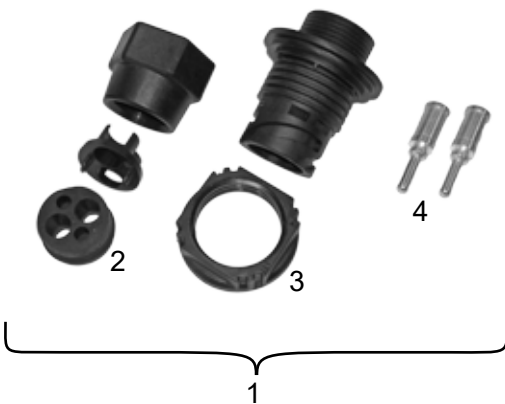

Item	Qty	Part no.	Description
1	1	H23366	DT connector kit 1mm ²
2	1	H21879	Receptacle, 2-Way
3	1	H21877	Plug, 2-way
4	2*	H21883	Male Contact - Pin 0,823-1,31mm ²
5	2*	H21881	Female Contact - Socket 0,823-1,31mm ²
6	1	H21878	Wedgelock Plug, 2-Way
7	1	H21880	Wedgelock Recept., 2-Way

*minimum order quantity: 20 pcs

Item	Qty	Part no.	Description
1	1	H23367	DT connector kit 2,5mm ²
2	1	H21879	Receptacle, 2-Way
3	1	H21877	Plug, 2-way
4	2*	H21882	Male Contact - Pin 1,31-2,08mm ²
5	2*	H21876	Female Contact - Socket 1,31-2,08mm ²
6	1	H21878	Wedgelock Plug, 2-Way
7	1	H21880	Wedgelock Recept., 2-Way

*minimum order quantity: 20 pcs

Item	Qty	Part no.	Description
1	1	H23368	DTP Connector kit
2	1	H21888	Plug, 2-way
3	1	H21886	Receptacle, 2-Way
4	1	H21889	Wedgelock Plug, 2-Way
5	1	H21887	Wedgelock Recep., 2-Way
6	2*	H21884	Female Contact - Socket 2,08-3,31mm ²
7	2*	H21885	Male Contact - Pin 2,08-3,31mm ²

*minimum order quantity: 20 pcs

Item	Qty	Part no.	Description
1	1	H23364	Battery cable connector kit - Vehicle side
2	1	H21923	Sealing set
3	1	H21847	Connector housing
4	2*	H21850	Crimp pin

*minimum order quantity: 20 pcs