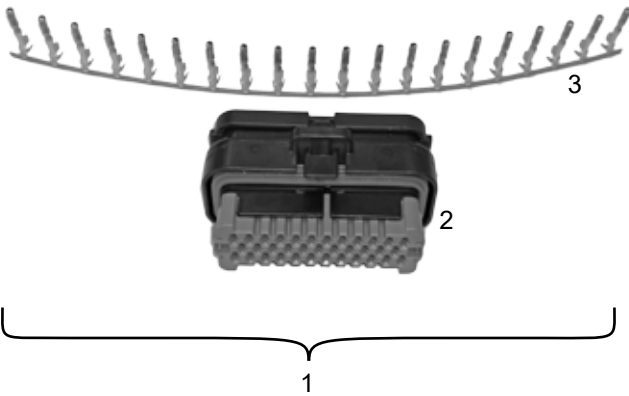

*minimum order quantity: 20 pcs

Item	Qty	Part no.	Description
1	1	H23368	DTP Connector kit
2	1	H21888	Plug, 2-way
3	1	H21886	Receptacle, 2-Way
4	1	H21889	Wedgelock Plug, 2-Way
5	1	H21887	Wedgelock Recep., 2-Way
6	2*	H21884	Female Contact - Socket 2,08-3,31mm ²
7	2*	H21885	Male Contact - Pin 2,08-3,31mm ²

*minimum order quantity: 20 pcs

Item	Qty	Part no.	Description
1	1	H23364	Battery cable connector kit - Vehicle side
2	1	H21923	Sealing set
3	1	H21847	Connector housing
4	2*	H21850	Crimp pin

*minimum order quantity: 20 pcs

Item	Qty	Part no.	Description
1	1	H23365	Battery cable connector kit - Spreader side
2	1	H21853	Connector housing
3	1	H21923	Sealing set
4	2*	H21851	Crimp pin

*minimum order quantity: 20 pcs

Item	Qty	Part no.	Description
1	1	H23371	Fuse holder accessories
2	2	H21933	Connector 5-16mm ²
3	1	H21868	Fuse holder midval
4	1	H21869	Fuse Midval 80A