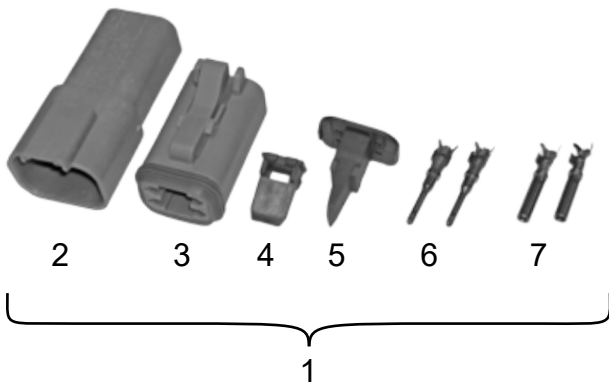

*minimum order quantity: 20 pcs

Item	Qty	Part no.	Description
1	1	H23368	DTP Connector kit
2	1	H21888	Plug, 2-way
3	1	H21886	Receptacle, 2-Way
4	1	H21889	Wedgelock Plug, 2-Way
5	1	H21887	Wedgelock Recep., 2-Way
6	2*	H21884	Female Contact - Socket 2,08-3,31mm ²
7	2*	H21885	Male Contact - Pin 2,08-3,31mm ²

*minimum order quantity: 20 pcs

Item	Qty	Part no.	Description
1	1	H23364	Battery cable connector kit - Vehicle side
2	1	H21923	Sealing set
3	1	H21847	Connector housing
4	2*	H21850	Crimp pin

*minimum order quantity: 20 pcs

Item	Qty	Part no.	Description
1	1	H23365	Battery cable connector kit - Spreader side
2	1	H21853	Connector housing
3	1	H21923	Sealing set
4	2*	H21851	Crimp pin

*minimum order quantity: 20 pcs

Item	Qty	Part no.	Description
1	1	H23371	Fuse holder accessories
2	2	H21933	Connector 5-16mm ²
3	1	H21868	Fuse holder midval
4	1	H21869	Fuse Midval 80A

Item	Qty	Part no.	Description
1	1	H23369	IO module connector kit
2	1	H21955	Connector Housing AMPSEAL 35 pin
3	20	H21956	Female Contact - Socket

Item	Qty	Part no.	Description
1	1	H23370	Rear lights connector kit
2	1	H21910	Receptacle, 4-Way
3	1	H21908	Plug, 4-Way
4	1	H21911	Wedgelock Recep., 4-Way
5	1	H21909	Wedgelock Plug, 4-Way
6	2*	H21883	Male Contact - Pin 0,823-1,31mm ²
7	2*	H21881	Female Contact - Socket 0,823-1,31mm ²