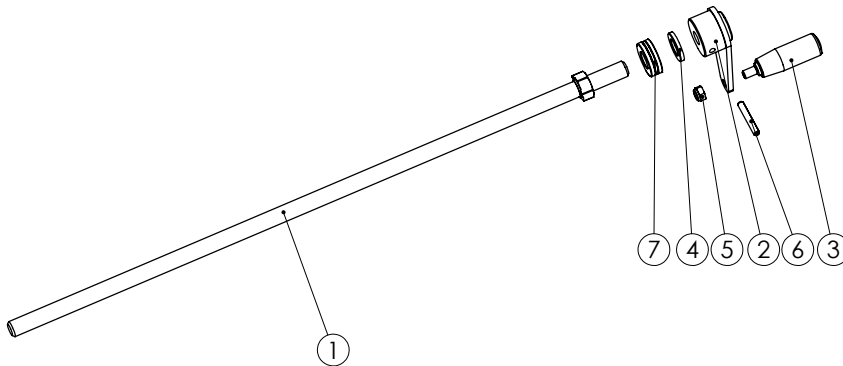

HANDLE

Item	Qty	Part no.	Description
1	1	H24461	Leg threads
	1	H24462	Threaded rod
	1	HF14676	DIN 929 M16
2	1	H23160	Crank
	1	H23164	Nut
	1	H23165	Plate
3	1	H23174	Handle
4	1	HF14982	Washer DIN 6916 M16 HV ZN
5	1	HF15100	Lock nut DIN985 ZN M8
6	1	HF16413	Spring pin DIN 1481 6x40
7	1	H25702	Bearing 51203