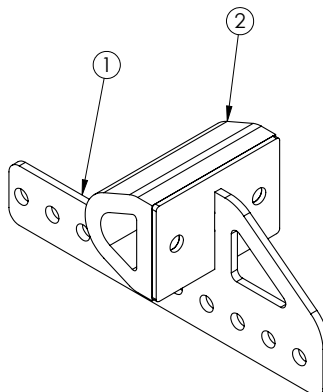

FRAME ASSEMBLY

Frame assembly	Model 500	Model 1000	Model 1500	Model 2000
		H26240	H26242	H26243

Item	Qty	Part no.				Description
		Model 500	Model 1000	Model 1500	Model 2000	
1	1	-	H25689			Frame extension unit
2	1	H25239		H26259	H26245	Front end frame
3	1	-	H25692			Extension plate LH
4	1	-	H25693			Extension plate RH
5	1	H24615				Front corner LH
6	1	H24617				Rear corner LH
7	1	H24618				Rear corner RH
8	1	H25186				Front corner RH
9	1	H25244				Bracket LH
10	1	H25245				Bracket RH
11	4	H24012				Adjustable leg - front & rear
12	1	H24538				Tank support front beam
13	2	H25243	H24539	H26260	H26248	Tank support side beam
14	2	H24577				Wheel assembly
15	2	H24621				Stopper
16	2	H25252				Spraybar bracket - long

Model 1000 shown

Position 16 can be changed to short bracket H24629, or telescopic holder H28441

ADJUSTABLE LEG - FRONT & REAR - H24012

Item	Qty	Part no.	Description
1	1	H24013	Rear upper leg
2	1	H24015	Rear lower leg, 780 mm
	1	H23163	Rear lower leg, short 575 mm
	1	H24636	Rear lower leg, long 900 mm
3	1	H24461	Leg threads
4	1	H23160	Crank
5	1	H23174	Handle
6	1	HF14982	Washer DIN 6916 M16 HV ZN
7	1	HF15100	Lock nut DIN985 ZN M8
8	1	HF16413	Spring pin DIN 1481 6x40
9	1	HF16413	Bearing 51203

HANDLE

Item	Qty	Part no.	Description
1	1	H24461	Leg threads
	1	H24462	Threaded rod
	1	HF14676	DIN 929 M16
2	1	H23160	Crank
	1	H23164	Nut
	1	H23165	Plate
3	1	H23174	Handle
4	1	HF14982	Washer DIN 6916 M16 HV ZN
5	1	HF15100	Lock nut DIN985 ZN M8
6	1	HF16413	Spring pin DIN 1481 6x40
7	1	H25702	Bearing 51203

STOPPER - H24621

Item	Qty	Part no.	Description
1	1	H24622	Stopper bracket
2	1	H24624	Stopper rubber

1000-2000 LITER FILL PIPE ASSEMBLY

Item	Qty	Part no.	Description
1	1	H28394	1000 l fill pipe
		H28395	1500 l fill pipe
		H29936	2000 l fill pipe
2	1	H28404	Hose 60-200
3	2	H28399	2" Seal, 1000 l
	3		2" Seal, 1500 l
	4		2" Seal, 2000 l
4	2	H25232	Symmetric Nipple 2", 1000 l
	3		Symmetric Nipple 2", 1500 l
	4		Symmetric Nipple 2", 2000 l