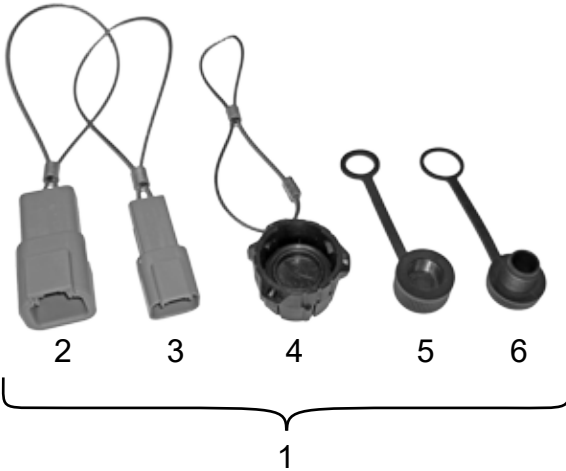

Image shows 1000 l fill pipe assembly

CONTROLLER ASSEMBLY - H21913

Item	Part no.	Description
1	H22739	Controller front
2	H22975	Controller circuit assembly
3	H22960	RAM mount

CABLES

1a (whole assembly)

- 1a. H30278 Sprayer side harness to vehicle side harness (battery + data cable)
 1b. H22761 Sprayer side 8-pin harness 2m

2a (whole assembly)

- 2a. H21694 Vehicle side harness assembly
 2b. H22756 Vehicle side 8-pin harness

3 (OPTIONAL)

3. H23205 Optional extension harness, 2m
 H22120 Optional extension harness, 5m

See page 11-14 for list of cable connectors.

CONNECTORS

Item	Qty	Part no.	Description
1	1	H23361	Endcap kit
2	1	H22305	Protective cap ATP
3	1	H22304	Protective cap AT
4	1	H23360	Protective sealing cap
5	1	H22168	Sealing Cap female
6	1	H22169	Sealing Cap male

Item	Qty	Part no.	Description
1	1	H23366	DT connector kit 1mm ²
2	1	H21879	Receptacle, 2-Way
3	1	H21877	Plug, 2-way
4	2*	H21883	Male Contact - Pin 0,823-1,31mm ²
5	2*	H21881	Female Contact - Socket 0,823-1,31mm ²
6	1	H21878	Wedgelock Plug, 2-Way
7	1	H21880	Wedgelock Recept., 2-Way