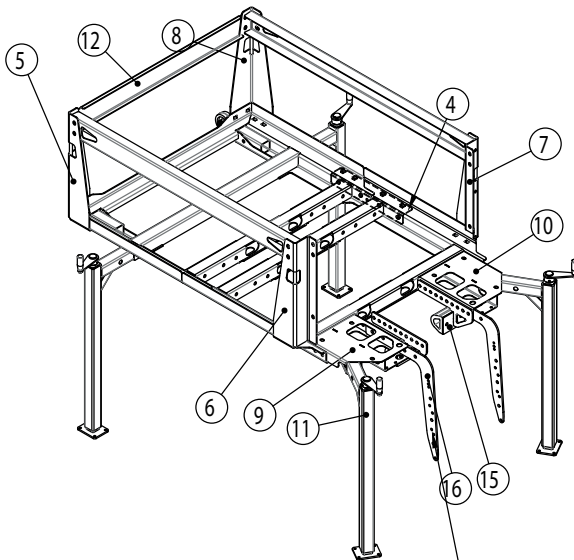

FRAME ASSEMBLY

Frame assembly	Model 500	Model 1000	Model 1500	Model 2000	
		H26240	H26242	H26243	H26244

Item	Qty	Part no.				Description
		Model 500	Model 1000	Model 1500	Model 2000	
1	1	-	H25689			Frame extension unit
2	1	H25239		H26259	H26245	Front end frame
3	1	-	H25692			Extension plate LH
4	1	-	H25693			Extension plate RH
5	1	H24615				Front corner LH
6	1	H24617				Rear corner LH
7	1	H24618				Rear corner RH
8	1	H25186				Front corner RH
9	1	H25244				Bracket LH
10	1	H25245				Bracket RH
11	4	H24012				Adjustable leg - front & rear
12	1	H24538				Tank support front beam
13	2	H25243	H24539	H26260	H26248	Tank support side beam
14	2	H24577				Wheel assembly
15	2	H24621				Stopper
16	2	H25252				Spraybar bracket - long

Model 1000 shown

Position 16 can be changed to short bracket H24629, or telescopic holder H28441