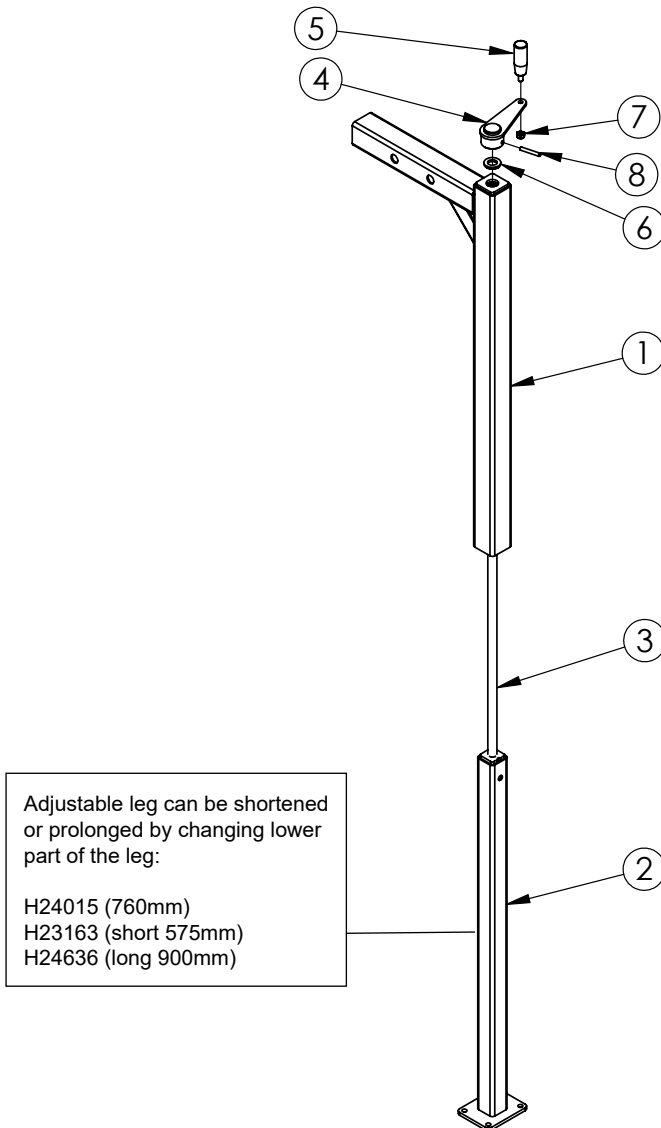

FRAME ASSEMBLY

Frame assembly	Model 500	Model 1000	Model 1500	Model 2000
		H26240	H26242	H26243

Item	Qty	Part no.				Description
		Model 500	Model 1000	Model 1500	Model 2000	
1	1	-	H25689			Frame extension unit
2	1	H25239		H26259	H26245	Front end frame
3	1	-	H25692			Extension plate LH
4	1	-	H25693			Extension plate RH
5	1	H24615				Front corner LH
6	1	H24617				Rear corner LH
7	1	H24618				Rear corner RH
8	1	H25186				Front corner RH
9	1	H25244				Bracket LH
10	1	H25245				Bracket RH
11	4	H24012				Adjustable leg - front & rear
12	1	H24538				Tank support front beam
13	2	H25243	H24539	H26260	H26248	Tank support side beam
14	2	H24577				Wheel assembly
15	2	H24621				Stopper
16	2	H25252				Spraybar bracket - long

Model 1000 shown

Position 16 can be changed to short bracket H24629, or telescopic holder H28441

ADJUSTABLE LEG - FRONT & REAR - H24012

Item	Qty	Part no.	Description
1	1	H24013	Rear upper leg
2	1	H24015	Rear lower leg, 780 mm
	1	H23163	Rear lower leg, short 575 mm
	1	H24636	Rear lower leg, long 900 mm
3	1	H24461	Leg threads
4	1	H23160	Crank
5	1	H23174	Handle
6	1	HF14982	Washer DIN 6916 M16 HV ZN
7	1	HF15100	Lock nut DIN985 ZN M8
8	1	HF16413	Spring pin DIN 1481 6x40
9	1	HF16413	Bearing 51203

HANDLE

Item	Qty	Part no.	Description
1	1	H24461	Leg threads
	1	H24462	Threaded rod
	1	HF14676	DIN 929 M16
2	1	H23160	Crank
	1	H23164	Nut
	1	H23165	Plate
3	1	H23174	Handle
4	1	HF14982	Washer DIN 6916 M16 HV ZN
5	1	HF15100	Lock nut DIN985 ZN M8
6	1	HF16413	Spring pin DIN 1481 6x40
7	1	H25702	Bearing 51203

STOPPER - H24621

Item	Qty	Part no.	Description
1	1	H24622	Stopper bracket
2	1	H24624	Stopper rubber

1000-2000 LITER FILL PIPE ASSEMBLY

Item	Qty	Part no.	Description
1	1	H28394	1000 l fill pipe
		H28395	1500 l fill pipe
		H29936	2000 l fill pipe
2	1	H28404	Hose 60-200
3	2	H28399	2" Seal, 1000 l
	3		2" Seal, 1500 l
	4		2" Seal, 2000 l
4	2	H25232	Symmetric Nipple 2", 1000 l
	3		Symmetric Nipple 2", 1500 l
	4		Symmetric Nipple 2", 2000 l