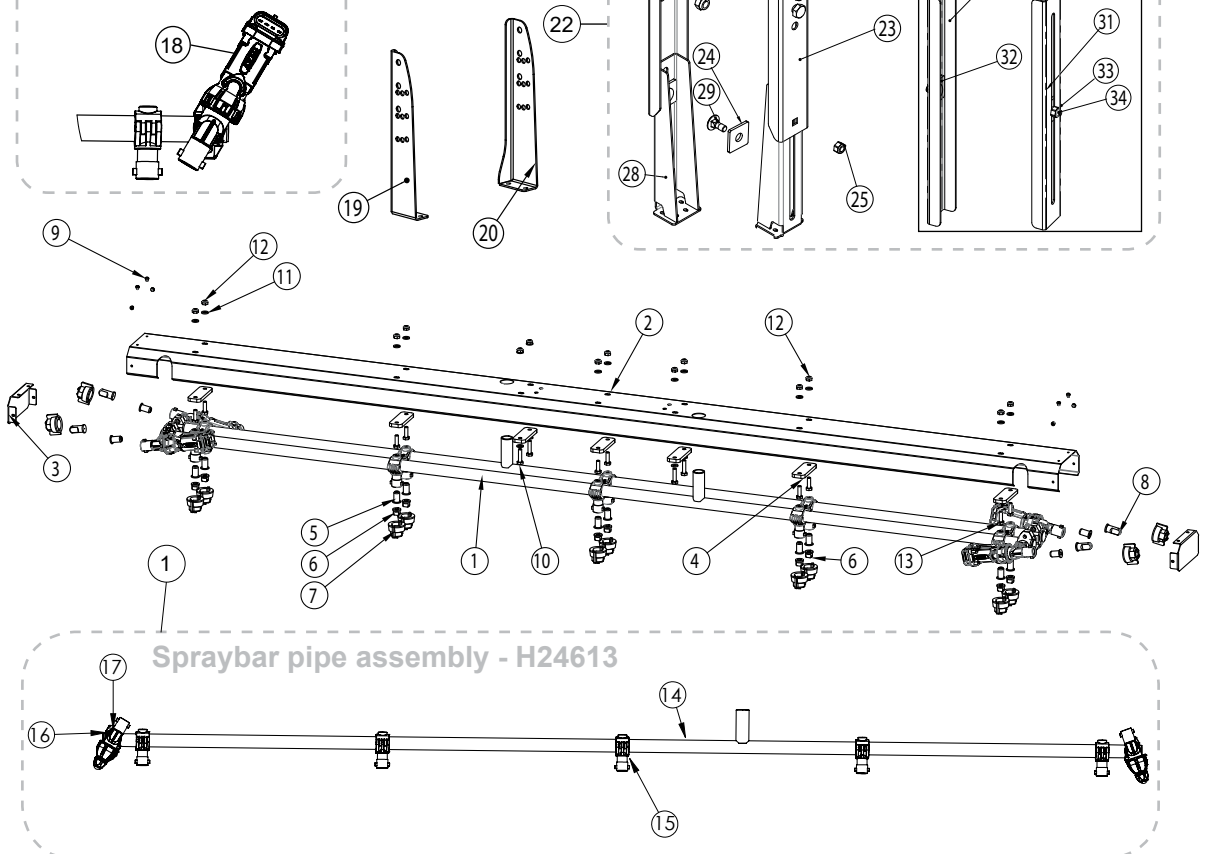

PARTS LIST

500-2000 LITER DE-ICING SPRAYER
(US1350-5300 DE-ICING SPRAYER)

SPRAYBAR ASSEMBLY	2
TANK ASSEMBLY	3
PUMP MODULE	4-5
FRAME ASSEMBLY	6
ADJUSTABLE LEG - FRONT AND REAR	7
HANDLE	8
STOPPER.....	8
1000-2000 L FILL PIPE ASSEMBLY	9
CONTROLLER ASSEMBLY	9
CABLES.....	10
CONNECTORS.....	11-14

This manual replaces all editions with an earlier date.

SPRAYBAR ASSEMBLY - H24582

Item	Qty	Part no.	Description
1	2	H24613	Spraybar pipe assembly
2	1	H24583	Cover plate
3	2	H24584	Endplate
4	7	H24585	Shimplate
5	14	H22612	Nozzle filter
6	10	H22608	Nozzle Flat spray
7	14	H22613	Nozzle cap
8	4	H22609	Nozzle boom ext. type
9	8	HF19360	Blind rivet 3,2x6 A4
10	4	HF10733	Hex Bolt M6x25
11	18	HF10491	Washer
12	14	HF10512	LOCK NUT M6 A4 DIN985
13	10	HF10732	Hex Bolt M6x20
14	1	H24614	Spraybar pipe weld assembly
15	5	H24588	Nozzle holder
16	2	H24589	Nozzle holder, adjustable
17	2	H24638	Simple clamp
18	2	H27451	Electric spray nozzle assembly

Electrical Solenoid H27451
Included in (optional) accessory H25022

TANK ASSEMBLY - H26241

Item	Qty	Part no.	Description
1	1	H24550	Tank 500L (8 holes)
2	2	H23036	90° Hose fitting 16mm, male thread G 1/2
3	1	H25256	Level indicator hose
4	1	H25233	Straight hose fitting, male thread G 2"-60mm
5	2	H24599	Straight hose fitting G3/4-20
6	1	H25255	Rubber elbow ø60 90deg
7	2	H24608	90° male/female fitting 1"
8	2	H24609	Straight hose fitting, male thread G 1 -32mm
9	1	HH10438	Hose 32mm
10	1	HH10438	Hose 32mm
11	1	H24612	T-connector 32mm
12	1	HH10438	Hose 32mm
13	1	H25701	Level switch assembly
14	1	H26795	Tank cap 8" (203mm)
15	1	H27368	Tank cap 6" (152mm)