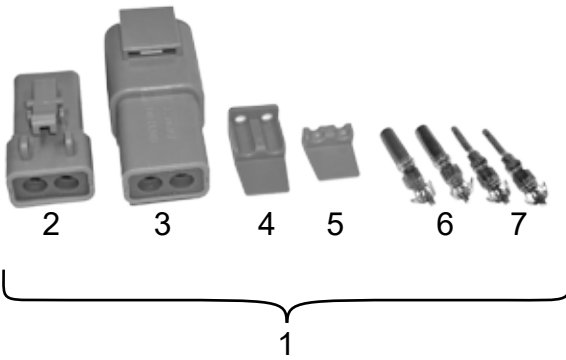

Item	Qty	Part no.	Description
1	1	H23368	DTP Connector kit
2	1	H21888	Plug, 2-way
3	1	H21886	Receptacle, 2-Way
4	1	H21889	Wedgelock Plug, 2-Way
5	1	H21887	Wedgelock Recep., 2-Way
6	2*	H21884	Female Contact - Socket 2,08-3,31mm²
7	2*	H21885	Male Contact - Pin 2,08-3,31mm²

*minimum order quantity: 20 pcs