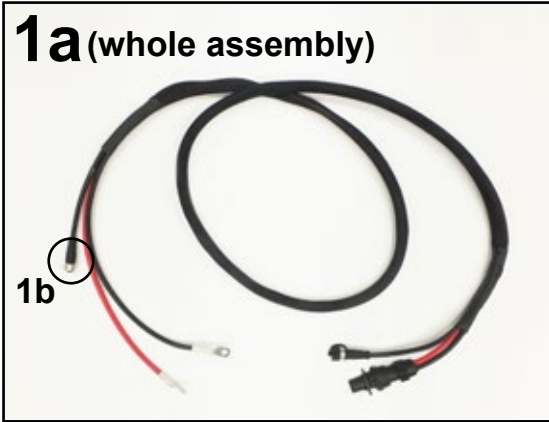

STOPPER - H24621

Item	Qty	Part no.	Description
1	1	H24622	Stopper bracket
2	1	H24624	Stopper rubber

1000-2000 LITER FILL PIPE ASSEMBLY

Item	Qty	Part no.	Description
1	1	H28394	1000 l fill pipe
		H28395	1500 l fill pipe
		H29936	2000 l fill pipe
2	1	H28404	Hose 60-200
3	2	H28399	2" Seal, 1000 l
	3		2" Seal, 1500 l
	4		2" Seal, 2000 l
4	2	H25232	Symmetric Nipple 2", 1000 l
	3		Symmetric Nipple 2", 1500 l
	4		Symmetric Nipple 2", 2000 l

Image shows 1000 l fill pipe assembly

CONTROLLER ASSEMBLY - H21913

Item	Part no.	Description
1	H22739	Controller front
2	H22975	Controller circuit assembly
3	H22960	RAM mount

CABLES

1a (whole assembly)

- 1a. H30278 Sprayer side harness to vehicle side harness (battery + data cable)
 1b. H22761 Sprayer side 8-pin harness 2m

2a (whole assembly)

- 2a. H21694 Vehicle side harness assembly
 2b. H22756 Vehicle side 8-pin harness

3 (OPTIONAL)

3. H23205 Optional extension harness, 2m
 H22120 Optional extension harness, 5m

See page 11-14 for list of cable connectors.