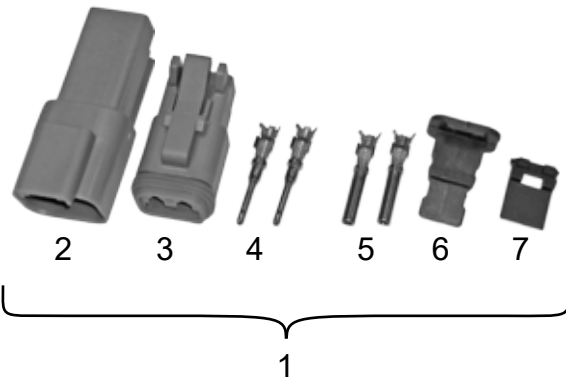

Image shows 1000 l fill pipe assembly

CONTROLLER ASSEMBLY - H21913

Item	Part no.	Description
1	H22739	Controller front
2	H22975	Controller circuit assembly
3	H22960	RAM mount

CABLES

1a (whole assembly)

- 1a. H30278 Sprayer side harness to vehicle side harness (battery + data cable)
 1b. H22761 Sprayer side 8-pin harness 2m

2a (whole assembly)

- 2a. H21694 Vehicle side harness assembly
 2b. H22756 Vehicle side 8-pin harness

3 (OPTIONAL)

3. H23205 Optional extension harness, 2m
 H22120 Optional extension harness, 5m

See page 11-14 for list of cable connectors.

CONNECTORS

Item	Qty	Part no.	Description
1	1	H23361	Endcap kit
2	1	H22305	Protective cap ATP
3	1	H22304	Protective cap AT
4	1	H23360	Protective sealing cap
5	1	H22168	Sealing Cap female
6	1	H22169	Sealing Cap male

Item	Qty	Part no.	Description
1	1	H23366	DT connector kit 1mm ²
2	1	H21879	Receptacle, 2-Way
3	1	H21877	Plug, 2-way
4	2*	H21883	Male Contact - Pin 0,823-1,31mm ²
5	2*	H21881	Female Contact - Socket 0,823-1,31mm ²
6	1	H21878	Wedgelock Plug, 2-Way
7	1	H21880	Wedgelock Recept., 2-Way