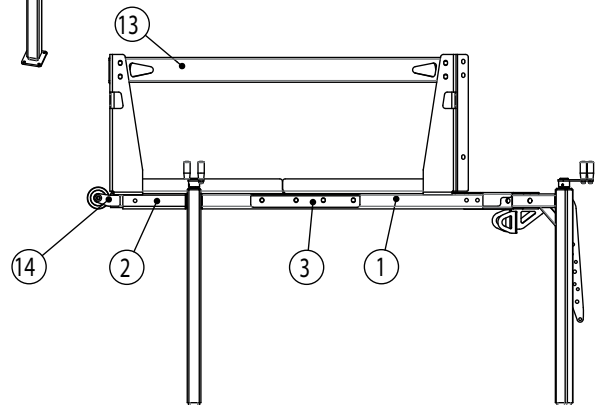

FRAME ASSEMBLY

Frame assembly	Model 500	Model 1000	Model 1500	Model 2000
		H26240	H26242	H26243

Item	Qty	Part no.				Description
		Model 500	Model 1000	Model 1500	Model 2000	
1	1	-	H25689			Frame extension unit
2	1	H25239		H26259	H26245	Front end frame
3	1	-	H25692			Extension plate LH
4	1	-	H25693			Extension plate RH
5	1	H24615				Front corner LH
6	1	H24617				Rear corner LH
7	1	H24618				Rear corner RH
8	1	H25186				Front corner RH
9	1	H25244				Bracket LH
10	1	H25245				Bracket RH
11	4	H24012				Adjustable leg - front & rear
12	1	H24538				Tank support front beam
13	2	H25243	H24539	H26260	H26248	Tank support side beam
14	2	H24577				Wheel assembly
15	2	H24621				Stopper
16	2	H25252				Spraybar bracket - long

Model 1000 shown

Position 16 can be changed to short bracket H24629, or telescopic holder H28441

ADJUSTABLE LEG - FRONT & REAR - H24012

Item	Qty	Part no.	Description
1	1	H24013	Rear upper leg
2	1	H24015	Rear lower leg, 780 mm
	1	H23163	Rear lower leg, short 575 mm
	1	H24636	Rear lower leg, long 900 mm
3	1	H24461	Leg threads
4	1	H23160	Crank
5	1	H23174	Handle
6	1	HF14982	Washer DIN 6916 M16 HV ZN
7	1	HF15100	Lock nut DIN985 ZN M8
8	1	HF16413	Spring pin DIN 1481 6x40
9	1	HF16413	Bearing 51203