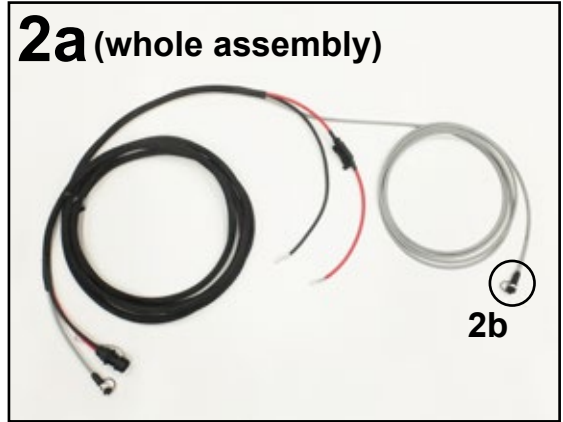

STOPPER - H24621

Item	Qty	Part no.	Description
1	1	H24622	Stopper bracket
2	1	H24624	Stopper rubber

1000-2000 LITER FILL PIPE ASSEMBLY

Item	Qty	Part no.	Description
1	1	H28394	1000 l fill pipe
		H28395	1500 l fill pipe
		H29936	2000 l fill pipe
2	1	H28404	Hose 60-200
3	2	H28399	2" Seal, 1000 l
	3		2" Seal, 1500 l
	4		2" Seal, 2000 l
4	2	H25232	Symmetric Nipple 2", 1000 l
	3		Symmetric Nipple 2", 1500 l
	4		Symmetric Nipple 2", 2000 l

Image shows 1000 l fill pipe assembly

CONTROLLER ASSEMBLY - H21913

Item	Part no.	Description
1	H22739	Controller front
2	H22975	Controller circuit assembly
3	H22960	RAM mount

CABLES

1a (whole assembly)

- 1a. H30278 Sprayer side harness to vehicle side harness (battery + data cable)
 1b. H22761 Sprayer side 8-pin harness 2m

2a (whole assembly)

- 2a. H21694 Vehicle side harness assembly
 2b. H22756 Vehicle side 8-pin harness

3 (OPTIONAL)

3. H23205 Optional extension harness, 2m
 H22120 Optional extension harness, 5m

See page 11-14 for list of cable connectors.