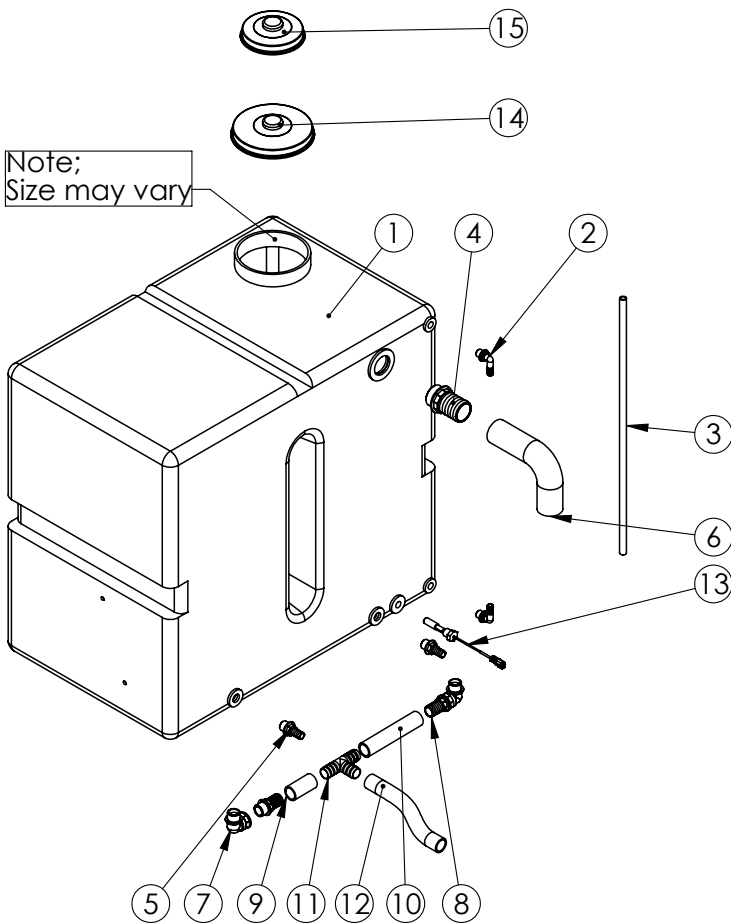

This manual replaces all editions with an earlier date.

SPRAYBAR ASSEMBLY - H24582

Item	Qty	Part no.	Description
1	2	H24613	Spraybar pipe assembly
2	1	H24583	Cover plate
3	2	H24584	Endplate
4	7	H24585	Shimplate
5	14	H22612	Nozzle filter
6	10	H22608	Nozzle Flat spray
7	14	H22613	Nozzle cap
8	4	H22609	Nozzle boom ext. type
9	8	HF19360	Blind rivet 3,2x6 A4
10	4	HF10733	Hex Bolt M6x25
11	18	HF10491	Washer
12	14	HF10512	LOCK NUT M6 A4 DIN985
13	10	HF10732	Hex Bolt M6x20
14	1	H24614	Spraybar pipe weld assembly
15	5	H24588	Nozzle holder
16	2	H24589	Nozzle holder, adjustable
17	2	H24638	Simple clamp
18	2	H27451	Electric spray nozzle assembly

Item	Qty	Part no.	Description
19	1	H24631	Bracket RH
20	1	H24630	Bracket LH
22	1	H28440	Telescopic holder
23	2	H28442	Upper bracket
24	2	HF15305	Square washer DIN436 M16 ZN
25	2	HF15057	Lock nut DIN 985/10 M12
26	4	HF12705	Bolt DIN 933 ZN M16x35
27	4	HF10506	Lock nut DIN985 A4 M16
28	2	H28446	Lower bracket
29	2	HF13740	Lockbolt M12x30 8.8 Zn
30	1	H28445	Extension bracket
31	2	H28443	Center bracket
32	2	HF15305	Square washer DIN436 M16 ZN
33	2	HF15057	Lock nut DIN 985/10 M12
34	2	HF19369	Lock Bolt DIN 603 A4 M12x25

Electrical Solenoid H27451
Included in (optional) accessory H25022

TANK ASSEMBLY - H26241

Item	Qty	Part no.	Description
1	1	H24550	Tank 500L (8 holes)
2	2	H23036	90° Hose fitting 16mm, male thread G 1/2
3	1	H25256	Level indicator hose
4	1	H25233	Straight hose fitting, male thread G 2"-60mm
5	2	H24599	Straight hose fitting G3/4-20
6	1	H25255	Rubber elbow ø60 90deg
7	2	H24608	90° male/female fitting 1"
8	2	H24609	Straight hose fitting, male thread G 1 -32mm
9	1	HH10438	Hose 32mm
10	1	HH10438	Hose 32mm
11	1	H24612	T-connector 32mm
12	1	HH10438	Hose 32mm
13	1	H25701	Level switch assembly
14	1	H26795	Tank cap 8" (203mm)
15	1	H27368	Tank cap 6" (152mm)