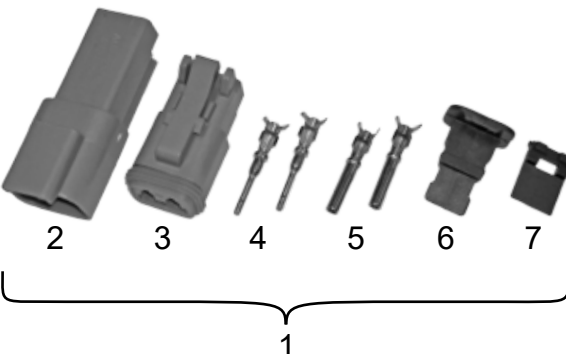

2a (whole assembly)

- 2a. H21694 Vehicle side harness assembly
 2b. H22756 Vehicle side 8-pin harness

3 (OPTIONAL)

3. H23205 Optional extension harness, 2m
 H22120 Optional extension harness, 5m

See page 11-14 for list of cable connectors.

CONNECTORS

Item	Qty	Part no.	Description
1	1	H23361	Endcap kit
2	1	H22305	Protective cap ATP
3	1	H22304	Protective cap AT
4	1	H23360	Protective sealing cap
5	1	H22168	Sealing Cap female
6	1	H22169	Sealing Cap male

Item	Qty	Part no.	Description
1	1	H23366	DT connector kit 1mm ²
2	1	H21879	Receptacle, 2-Way
3	1	H21877	Plug, 2-way
4	2*	H21883	Male Contact - Pin 0,823-1,31mm ²
5	2*	H21881	Female Contact - Socket 0,823-1,31mm ²
6	1	H21878	Wedgelock Plug, 2-Way
7	1	H21880	Wedgelock Recept., 2-Way

*minimum order quantity: 20 pcs

Item	Qty	Part no.	Description
1	1	H23367	DT connector kit 2,5mm ²
2	1	H21879	Receptacle, 2-Way
3	1	H21877	Plug, 2-way
4	2*	H21882	Male Contact - Pin 1,31-2,08mm ²
5	2*	H21876	Female Contact - Socket 1,31-2,08mm ²
6	1	H21878	Wedgelock Plug, 2-Way
7	1	H21880	Wedgelock Recept., 2-Way