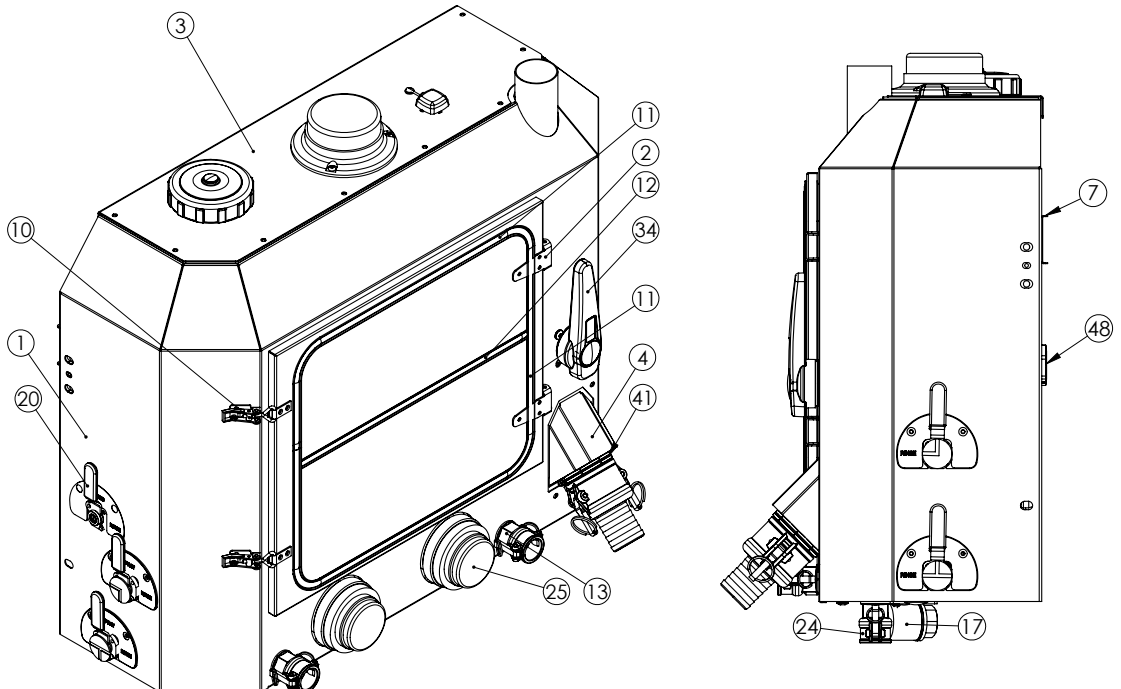

PUMP MODULE - H25210

Item	Qty	Part no.	Description
1	1	H25211	Cabinet
2	1	H25222	Door assembly
3	1	H25225	Top cover
4	1	H2569	Filling pipe bracket
5	5	H24570	Cover plate
6	1	H25227	Plate
7	1	H25228	Support
8	2	H25229	Shimplate
9	2	H25698	Mounting plate - cabin
10	2	H24606	Pull-down catch
11	1	H25236	Door seal - around
12	1	H25237	Door seal - horizontal
13	4	H25699	Blanking plug
14	1	H24551	Tank 30L
15	2	HH16070	3/4" 3-way valve T-port
16	2	HH1607	3/4" 3-way valve L-port
17	1	HH16072	2 way valve 1"
18	1	HH16073	2 way valve 1/2"
19	1	H24760	Handle 90°
20	5	H24760	Handle
21	2	H24294	Solenoid valve 1/2"
22	1	H25339	Liquid pump bypass 12V
23	1	H41828	Liquid pump on demand 12V
24	4	H22935	Camlock D 3/4"
25	2	H22947	Suction filter unit
26	1	H22948	Elbow 90 deg. F G1 1/4"-F G1 1/4"