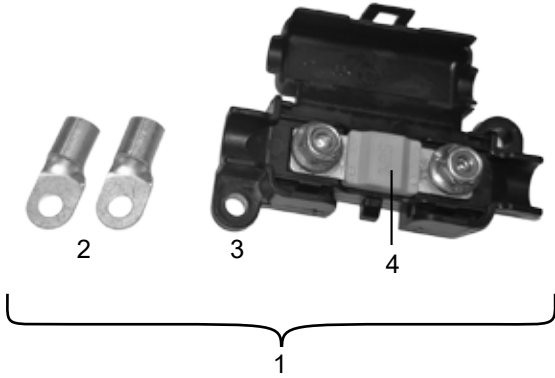

*minimum order quantity: 20 pcs

Item	Qty	Part no.	Description
1	1	H23368	DTP Connector kit
2	1	H21888	Plug, 2-way
3	1	H21886	Receptacle, 2-Way
4	1	H21889	Wedgelock Plug, 2-Way
5	1	H21887	Wedgelock Recep., 2-Way
6	2*	H21884	Female Contact - Socket 2,08-3,31mm ²
7	2*	H21885	Male Contact - Pin 2,08-3,31mm ²

*minimum order quantity: 20 pcs

Item	Qty	Part no.	Description
1	1	H23364	Battery cable connector kit - Vehicle side
2	1	H21923	Sealing set
3	1	H21847	Connector housing
4	2*	H21850	Crimp pin

*minimum order quantity: 20 pcs

Item	Qty	Part no.	Description
1	1	H23365	Battery cable connector kit - Spreader side
2	1	H21853	Connector housing
3	1	H21923	Sealing set
4	2*	H21851	Crimp pin

*minimum order quantity: 20 pcs

Item	Qty	Part no.	Description
1	1	H23371	Fuse holder accessories
2	2	H21933	Connector 5-16mm ²
3	1	H21868	Fuse holder midval
4	1	H21869	Fuse Midval 80A

Item	Qty	Part no.	Description
1	1	H23369	IO module connector kit
2	1	H21955	Connector Housing AMPSEAL 35 pin
3	20	H21956	Female Contact - Socket

Item	Qty	Part no.	Description
1	1	H23370	Rear lights connector kit
2	1	H21910	Receptacle, 4-Way
3	1	H21908	Plug, 4-Way
4	1	H21911	Wedgelock Recep., 4-Way
5	1	H21909	Wedgelock Plug, 4-Way
6	2*	H21883	Male Contact - Pin 0,823-1,31mm ²
7	2*	H21881	Female Contact - Socket 0,823-1,31mm ²