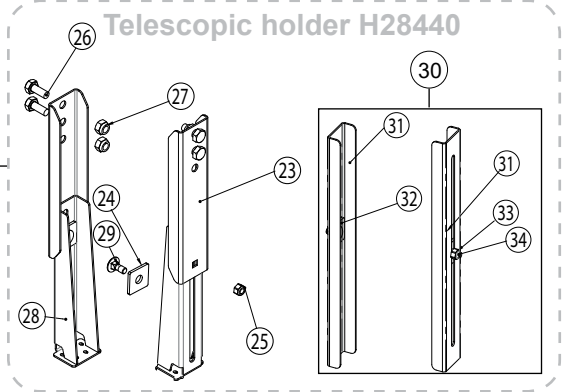

SPRAYBAR ASSEMBLY - H24582

Item	Qty	Part no.	Description
1	2	H24613	Spraybar pipe assembly
2	1	H24583	Cover plate
3	2	H24584	Endplate
4	7	H24585	Shimplate
5	14	H22612	Nozzle filter
6	10	H22608	Nozzle Flat spray
7	14	H22613	Nozzle cap
8	4	H22609	Nozzle boom ext. type
9	8	HF19360	Blind rivet 3,2x6 A4
10	4	HF10733	Hex Bolt M6x25
11	18	HF10491	Washer
12	14	HF10512	LOCK NUT M6 A4 DIN985
13	10	HF10732	Hex Bolt M6x20
14	1	H24614	Spraybar pipe weld assembly
15	5	H24588	Nozzle holder
16	2	H24589	Nozzle holder, adjustable
17	2	H24638	Simple clamp
18	2	H27451	Electric spray nozzle assembly

Item	Qty	Part no.	Description
19	1	H24631	Bracket RH
20	1	H24630	Bracket LH
22	1	H28440	Telescopic holder
23	2	H28442	Upper bracket
24	2	HF15305	Square washer DIN436 M16 ZN
25	2	HF15057	Lock nut DIN 985/10 M12
26	4	HF12705	Bolt DIN 933 ZN M16x35
27	4	HF10506	Lock nut DIN985 A4 M16
28	2	H28446	Lower bracket
29	2	HF13740	Lockbolt M12x30 8.8 Zn
30	1	H28445	Extension bracket
31	2	H28443	Center bracket
32	2	HF15305	Square washer DIN436 M16 ZN
33	2	HF15057	Lock nut DIN 985/10 M12
34	2	HF19369	Lock Bolt DIN 603 A4 M12x25

Electrical Solenoid H27451
Included in (optional) accessory H25022