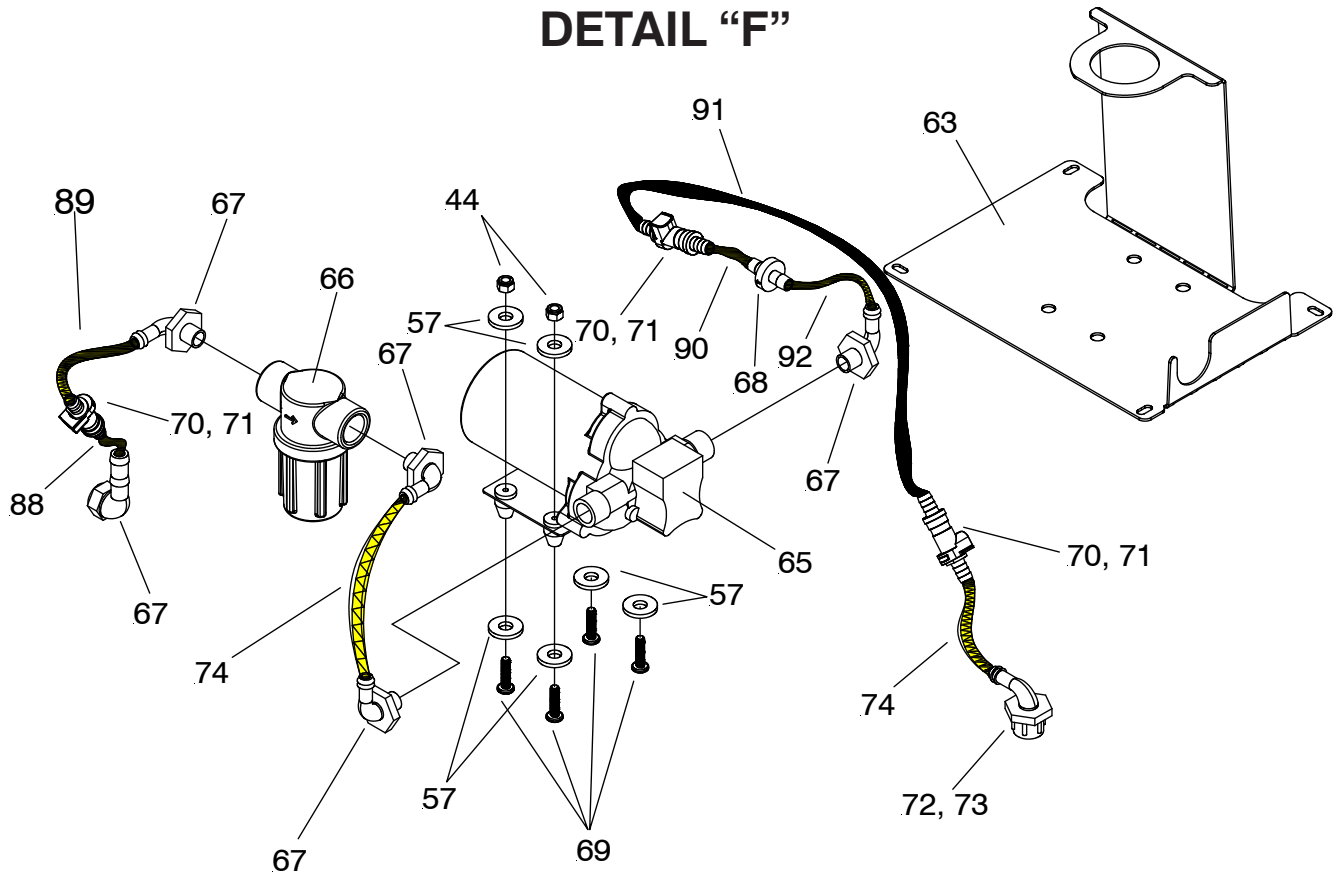

DETAIL "A"

DETAIL "B"

DETAIL "C"

DETAIL "D"

DETAIL "E"

DETAIL "F"

STANDARD SPREADER HARNESSSES & CONTROLLER

64698 Auger Motor Harness