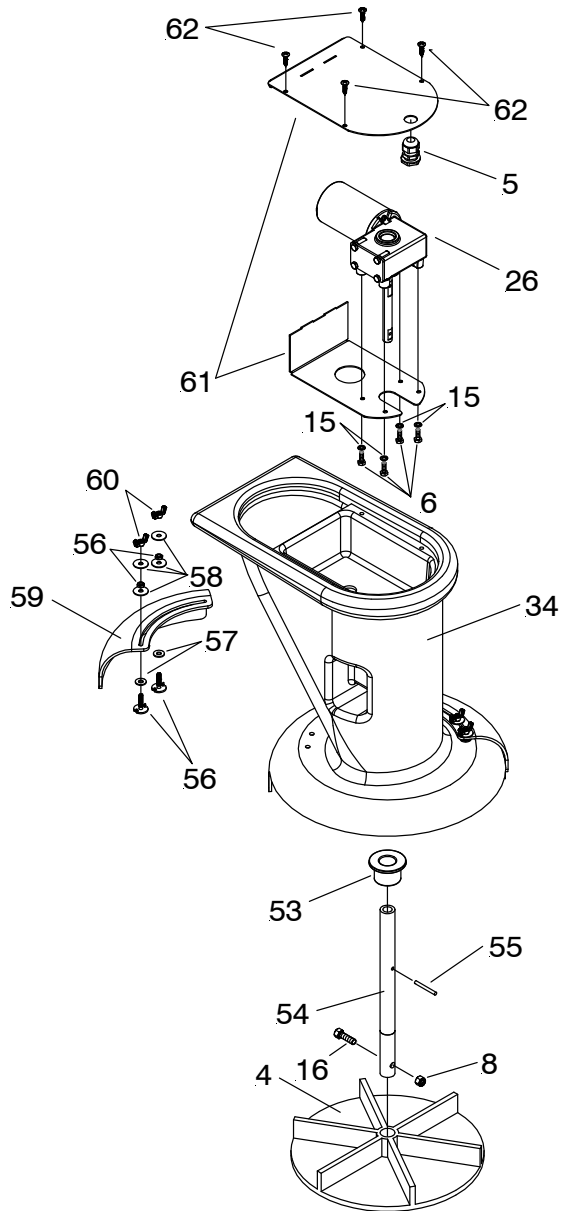

DETAIL "C"

DETAIL "D"

DETAIL "E"