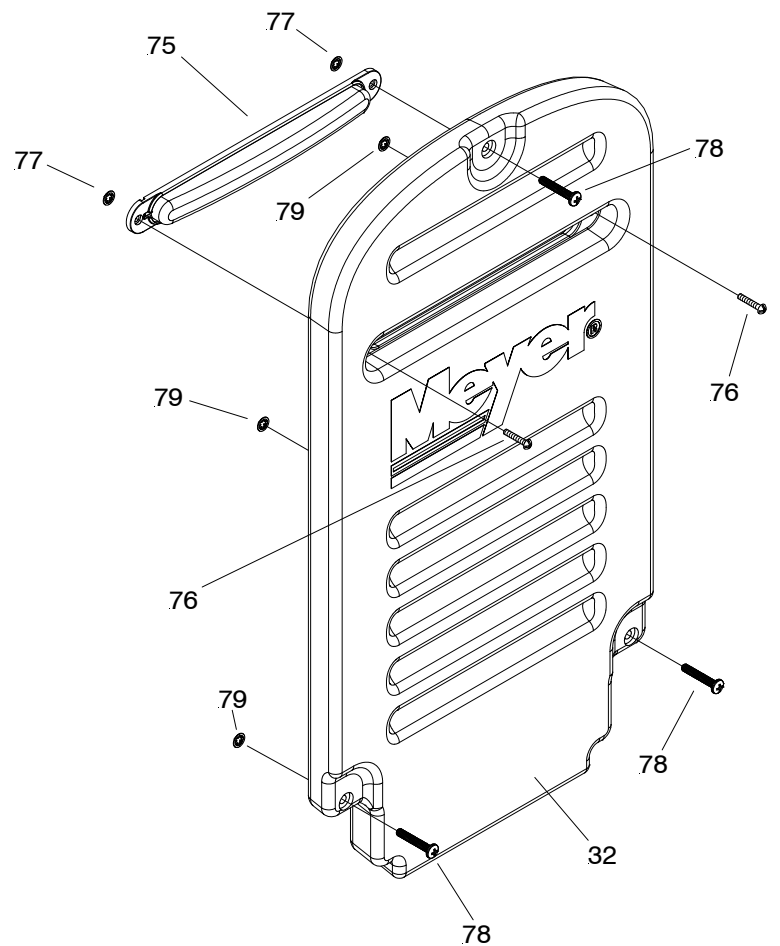

DETAIL "C"

DETAIL "D"

DETAIL "E"